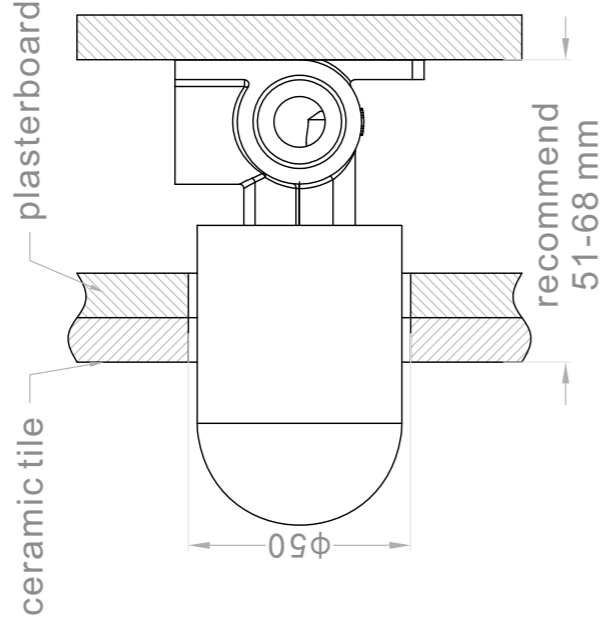

York Shower Mixer

Nero

Versions:202311

Drawing

Specifications

SKU

NR692109

Watermark License

WM-060073

Temperature Rating

Min 1°C-Max 75°C

Pressure Rating

Min 150kpa - Max 500kpa

Finish

	CHROME WITH WHITE PORCELAIN LEVER NR69210901CH		MATTE BLACK WITH METAL LEVER NR69210902MB
	CHROME WITH METAL LEVER NR69210902CH		AGED BRASS WITH WHITE PORCELAIN LEVER NR69210901AB
	CHROME WITH BLACK PORCELAIN LEVER NR69210903CH		AGED BRASS WITH METAL LEVER NR69210902AB
	MATTE BLACK WITH WHITE PORCELAIN LEVER NR69210901MB		

Packaging Includes

1x body set
1x handle
1x plate
1x accessories pouch

*Dimensions are nominal measurements only.

Installation Instruction

1. Fix body on noggin and ensure installation depth is 51-68mm from noggin to ceramic tile.
2. Connect cold water hose and hot water hose and test for leakage.
3. Install plasterboard and ceramic tile after drilling a $\phi 50$ hole according to above picture.

4. Remove the plastic sleeve of body.

5. Install plate and handle.

Nero

info@nerotapware.com.au
nerotapware.com.au

11-13 Buontempo Road
Carrum Downs Vic 3201