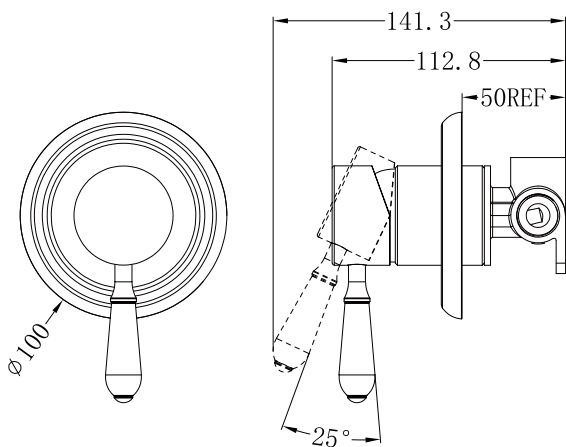

York Shower Mixer

Nero

Versions:202311

Drawing

Specifications

SKU

NR692109

Watermark License

WM-060073

Temperature Rating

Min 1°C-Max 75°C

Pressure Rating

Min 150kpa - Max 500kpa

Finish

	CHROME WITH WHITE PORCELAIN LEVER NR69210901CH		MATTE BLACK WITH METAL LEVER NR69210902MB
	CHROME WITH METAL LEVER NR69210902CH		AGED BRASS WITH WHITE PORCELAIN LEVER NR69210901AB
	CHROME WITH BLACK PORCELAIN LEVER NR69210903CH		AGED BRASS WITH METAL LEVER NR69210902AB
	MATTE BLACK WITH WHITE PORCELAIN LEVER NR69210901MB		

Packaging Includes

1x body set
1x handle
1x plate
1x accessories pouch

*Dimensions are nominal measurements only.

Installation Instruction

1. Fix body on noggin and ensure installation depth is 51-68mm from noggin to ceramic tile.
2. Connect cold water hose and hot water hose and test for leakage.
3. Install plasterboard and ceramic tile after drilling a $\phi 50$ hole according to above picture.

4. Remove the plastic sleeve of body.

5. Install plate and handle.

Nero

info@nerotapware.com.au
nerotapware.com.au

11-13 Buontempo Road
Carrum Downs Vic 3201