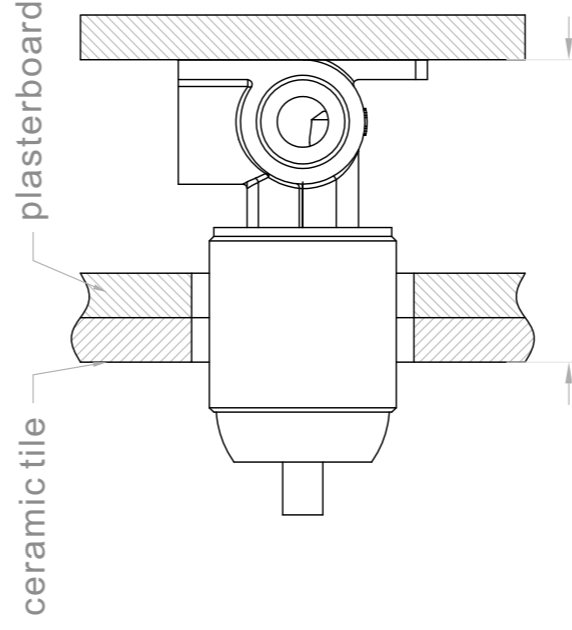

WM-060073

Temperature Rating

Min 1°C-Max 75°C

Pressure Rating

Min 150kpa - Max 500kpa

Finish

	CHROME WITH WHITE PORCELAIN LEVER NR69210901CH		MATTE BLACK WITH METAL LEVER NR69210902MB
	CHROME WITH METAL LEVER NR69210902CH		AGED BRASS WITH WHITE PORCELAIN LEVER NR69210901AB
	CHROME WITH BLACK PORCELAIN LEVER NR69210903CH		AGED BRASS WITH METAL LEVER NR69210902AB
	MATTE BLACK WITH WHITE PORCELAIN LEVER NR69210901MB		

Packaging Includes

1x body set
1x handle
1x plate
1x accessories pouch

*Dimensions are nominal measurements only.

Installation Instruction

1. Fix body on noggin and ensure installation depth is 51-68mm from noggin to ceramic tile.
2. Connect cold water hose and hot water hose and test for leakage.
3. Install plasterboard and ceramic tile after drilling a $\phi 50$ hole according to above picture.

4. Remove the plastic sleeve of body.

5. Install plate and handle.

Nero

info@nerotapware.com.au
nerotapware.com.au

11-13 Buontempo Road
Carrum Downs Vic 3201