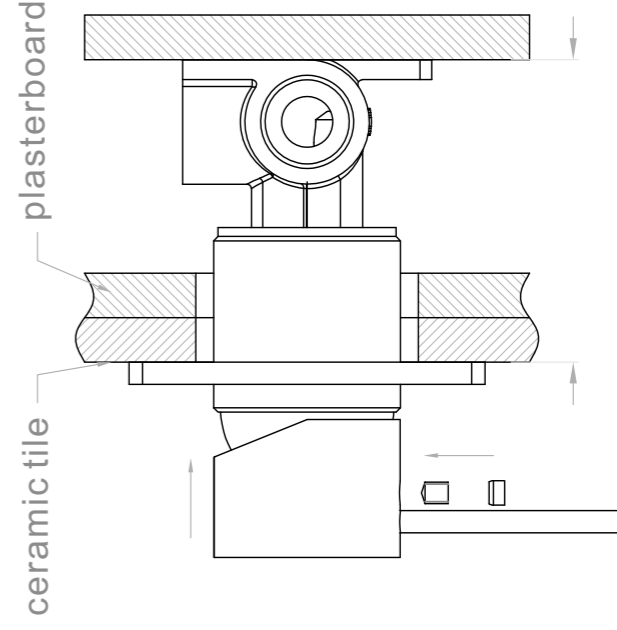

WM-060073

Temperature Rating

Min 1°C-Max 75°C

Pressure Rating

Min 150kpa - Max 500kpa

Finish

	CHROME WITH WHITE PORCELAIN LEVER NR69210901CH		MATTE BLACK WITH METAL LEVER NR69210902MB
	CHROME WITH METAL LEVER NR69210902CH		AGED BRASS WITH WHITE PORCELAIN LEVER NR69210901AB
	CHROME WITH BLACK PORCELAIN LEVER NR69210903CH		AGED BRASS WITH METAL LEVER NR69210902AB
	MATTE BLACK WITH WHITE PORCELAIN LEVER NR69210901MB		

Packaging Includes

1x body set
1x handle
1x plate
1x accessories pouch

*Dimensions are nominal measurements only.

Installation Instruction

1. Fix body on noggin and ensure installation depth is 51-68mm from noggin to ceramic tile.
2. Connect cold water hose and hot water hose and test for leakage.
3. Install plasterboard and ceramic tile after drilling a $\phi 50$ hole according to above picture.

4. Remove the plastic sleeve of body.

5. Install plate and handle.

Nero

info@nerotapware.com.au
nerotapware.com.au

11-13 Buontempo Road
Carrum Downs Vic 3201