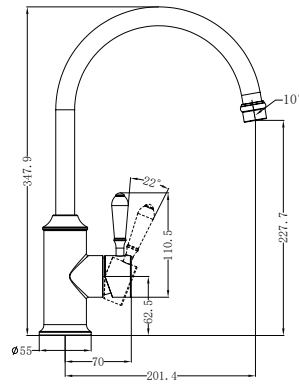

Kitchen Mixer Goosneck Spout

Wels Rating: 5 Star, 6L/Min

Wels REG No.T4O269

Colours Available:

NR69210601AB
With White Porcelain Lever
Aged Brass