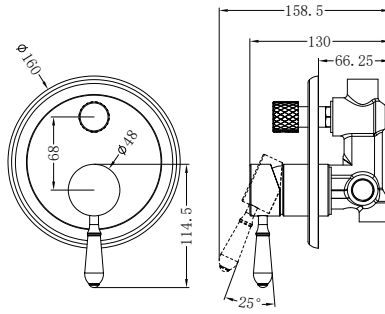

Shower Mixer
With Divertor

Colours Available:

NR692109a01CH
With White Porcelain Lever
Chrome