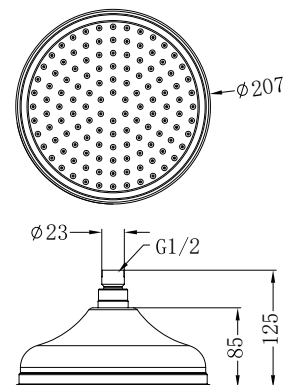

200mm Shower Head

Wels Rating: 3 Star, 9L/Min
Wels REG No.S16690

NR508094CH
Chrome

Robe Hook

Colours Available:

NR6982MB
Matte Black

Towel Ring

NR6980MB
Matte Black

Double Towel Rail 600mm

NR6924DAB
Aged Brass

Toilet Roll Holder

Colours Available:

NR6986AB
Aged Brass

Bath Spout Only

NR692103AB
Aged Brass

Shower Arm

Colours Available:

NR508AB
Aged Brass

200mm Shower Head

Wels Rating: 3 Star, 9L/Min
Wels REG No.S16690

NR508094AB
Aged Brass

Twin Shower

With White Porcelain Hand Shower

Wels Rating: Overhead Shower 3 Star, 9L/Min