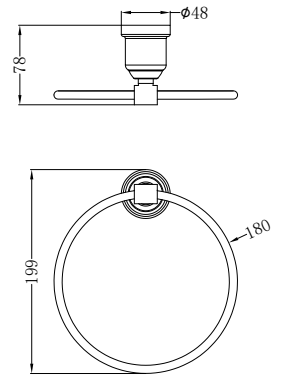

Towel Ring

NR6980AB
Aged Brass