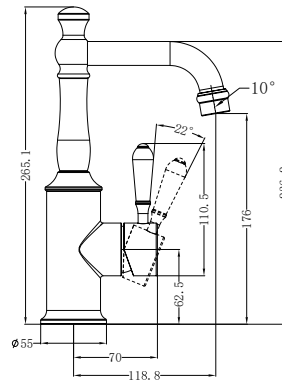

Colours Available:

NR69210101AB
With White Porcelain Lever
Aged Brass

NR69210102AB
With Metal Lever
Aged Brass

Basin Mixer Hook Spout

Wels Rating: 5 Star, 6L/Min
Wels REG No.T4O263

Colours Available:

NR69210201AB
With White Porcelain Lever
Aged Brass