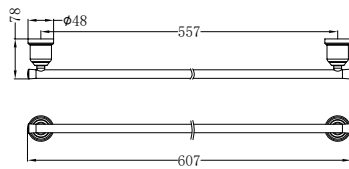

Single Towel Rail 600mm

Colours Available: