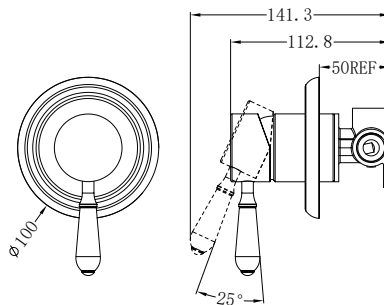

Shower Mixer

Colours Available:

NR69210901MB
With White Porcelain Lever
Matte Black