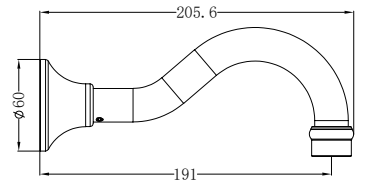

Bath Spout Only

NR692103CH
Chrome