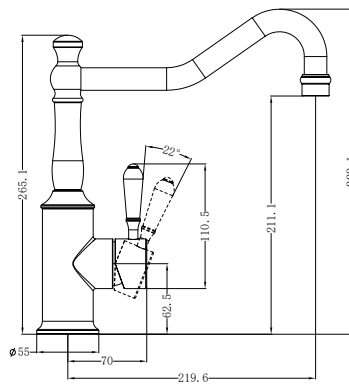

NR69210202MB
With Metal Lever
Matte Black

Kitchen Mixer Goosneck Spout

Wels Rating: 5 Star, 6L/Min

Wels REG No.T4O269

Colours Available:

NR69210601MB
With White Porcelain Lever
Matte Black

NR69210602MB
With Metal Lever
Matte Black

Kitchen Mixer Hook Spout

Wels Rating: 5 Star, 6L/Min

Wels REG No.T4O268

Colours Available:

NR69210701MB
With White Porcelain Lever
Matte Black

NR69210702MB
With Metal Lever
Matte Black

Pull Out Sink Mixer

With Vegie Spray Function