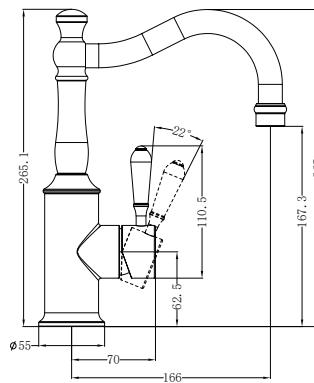

NR69210101MB
With White Porcelain Lever
Matte Black

NR69210102MB
With Metal Lever
Matte Black

Basin Mixer Hook Spout

Wels Rating: 5 Star, 6L/Min
Wels REG No.T4O263

Colours Available:

NR69210201MB
With White Porcelain Lever
Matte Black