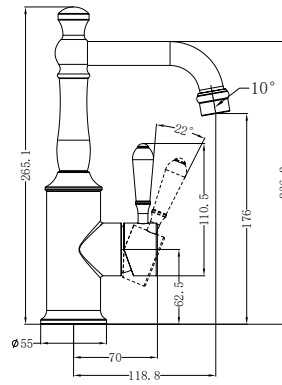

Basin Mixer

Wels Rating: 5 Star, 6L/Min
Wels REG No.T4O262