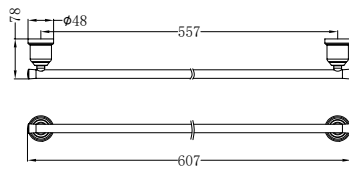

Single Towel Rail 600mm

Colours Available: