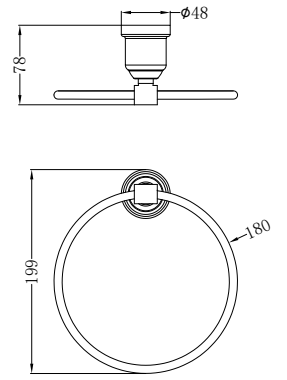

200mm Shower Head

Wels Rating: 3 Star, 9L/Min
Wels REG No.S16690

NR508094CH
Chrome

Robe Hook

Colours Available:

NR6982MB
Matte Black

Towel Ring

NR6980MB
Matte Black