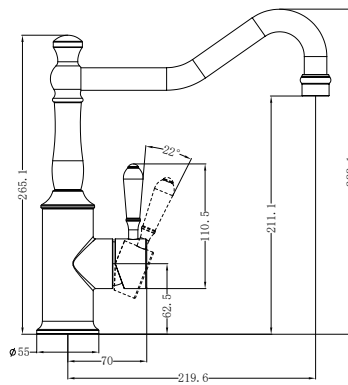

NR69210202AB
With Metal Lever
Aged Brass

Kitchen Mixer Goosneck Spout

Wels Rating: 5 Star, 6L/Min

Wels REG No.T4O269

Colours Available:

NR69210601AB
With White Porcelain Lever
Aged Brass

NR69210602AB
With Metal Lever
Aged Brass

Kitchen Mixer Hook Spout

Wels Rating: 5 Star, 6L/Min

Wels REG No.T4O268

Colours Available:

NR69210701AB
With White Porcelain Lever
Aged Brass

NR69210702AB
With Metal Lever
Aged Brass

Pull Out Sink Mixer

With Vegie Spray Function