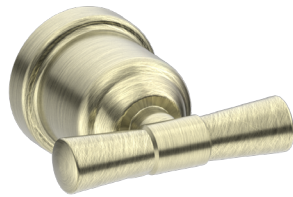

Single Towel Rail 600mm

Colours Available:

NR6924MB
Matte Black

Double Towel Rail 600mm

NR6924DMB
Matte Black

Toilet Roll Holder

Colours Available:

NR6986MB
Matte Black

Bath Spout Only

NR692103MB
Matte Black

Shower Arm

Colours Available:

NR508MB
Matte Black

200mm Shower Head

Wels Rating: 3 Star, 9L/Min
Wels REG No.S16690

NR508094MB
Matte Black

Robe Hook

Colours Available:

NR6982AB
Aged Brass

Towel Ring

NR6980AB
Aged Brass

Single Towel Rail 600mm

Colours Available:

NR6924AB
Aged Brass