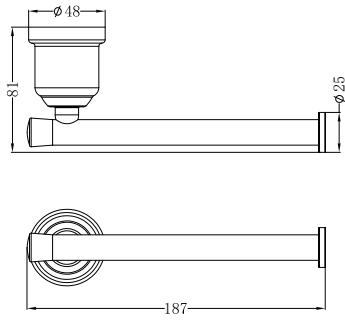

Toilet Roll Holder