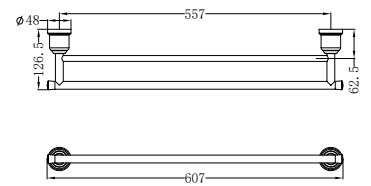

Single Towel Rail 600mm

Colours Available:

NR6924MB
Matte Black

Double Towel Rail 600mm

NR6924DMB
Matte Black

Toilet Roll Holder

Colours Available:

NR6986MB
Matte Black