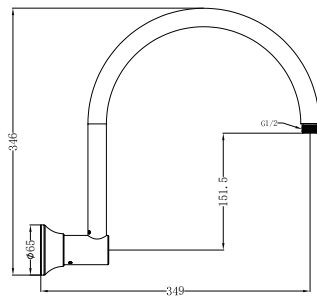

Toilet Roll Holder

Colours Available:

NR6986CH
Chrome

Bath Spout Only

NR692103CH
Chrome

Shower Arm

Colours Available:

NR508CH
Chrome

200mm Shower Head

Wels Rating: 3 Star, 9L/Min
Wels REG No.S16690

NR508094CH
Chrome