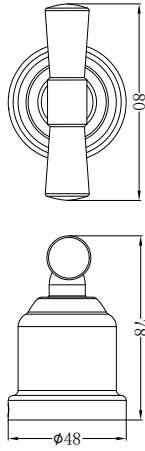

200mm Shower Head

Wels Rating: 3 Star, 9L/Min
Wels REG No.S16690

NR508094CH
Chrome

Robe Hook

Colours Available:

NR6982MB
Matte Black

Towel Ring

NR6980MB
Matte Black