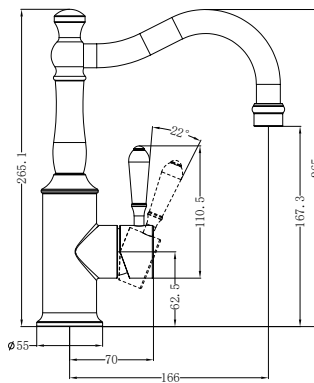

Colours Available:

NR69210101AB
With White Porcelain Lever
Aged Brass

NR69210102AB
With Metal Lever
Aged Brass

Basin Mixer Hook Spout

Wels Rating: 5 Star, 6L/Min
Wels REG No.T4O263

Colours Available:

NR69210201AB
With White Porcelain Lever
Aged Brass