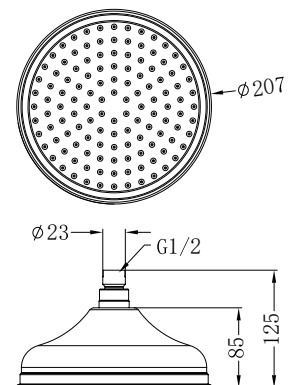

200mm Shower Head

Wels Rating: 3 Star, 9L/Min
Wels REG No.S16690

NR508094CH
Chrome

Robe Hook

Colours Available:

NR6982MB
Matte Black

Towel Ring

NR6980MB
Matte Black

Bath Spout Only

NR692103MB
Matte Black

Shower Arm

Colours Available:

NR508MB
Matte Black

200mm Shower Head

Wels Rating: 3 Star, 9L/Min
Wels REG No.S16690

NR508094MB
Matte Black