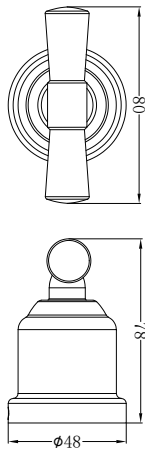

Robe Hook

Colours Available:

NR6982CH
Chrome

Towel Ring

Single Towel Rail 600mm

Colours Available:

NR6924CH
Chrome

Double Towel Rail 600mm

NR6924DCH
Chrome