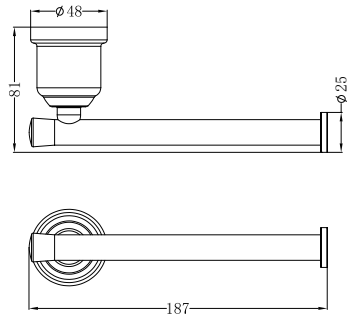

Toilet Roll Holder