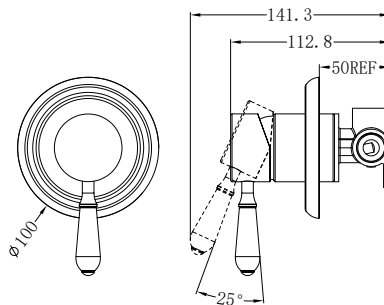

Shower Mixer

Colours Available:

NR69210901CH
With White Porcelain Lever
Chrome