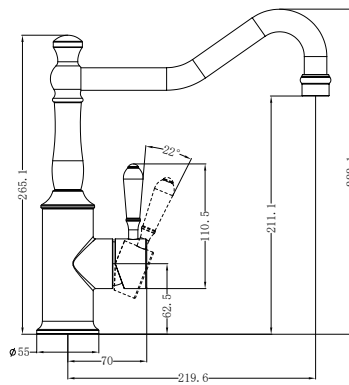

Kitchen Mixer Hook Spout

Wels Rating: 5 Star, 6L/Min

Wels REG No.T4O268

Colours Available:

NR69210701CH
With White Porcelain Lever
Chrome