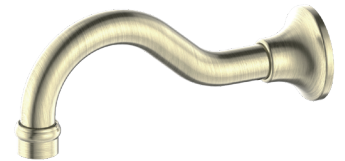

Double Towel Rail 600mm

NR6924DAB
Aged Brass

Toilet Roll Holder

Colours Available:

NR6986AB
Aged Brass

Bath Spout Only

NR692103AB
Aged Brass

Shower Arm