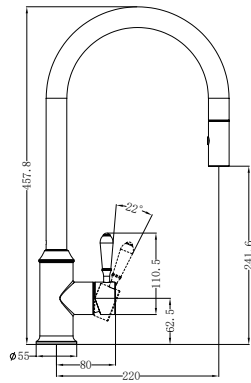

Pull Out Sink Mixer

With Vegie Spray Function

Wels Rating: 6Star, 4.5L/Min

Wels REG No. T41364

Colours Available:

NR69210801AB
With White Porcelain Lever
Aged Brass