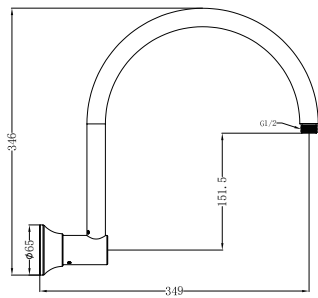

Double Towel Rail 600mm

NR6924DAB
Aged Brass

Toilet Roll Holder

Colours Available:

NR6986AB
Aged Brass

Bath Spout Only

NR692103AB
Aged Brass

Shower Arm

Colours Available:

NR508AB
Aged Brass

200mm Shower Head

Wels Rating: 3 Star, 9L/Min
Wels REG No.S16690

NR508094AB
Aged Brass

Twin Shower

With White Porcelain Hand Shower

Wels Rating: Overhead Shower 3 Star, 9L/Min