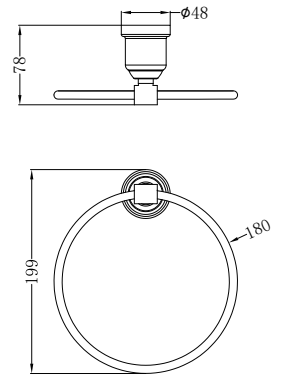

Towel Ring

NR6980CH
Chrome