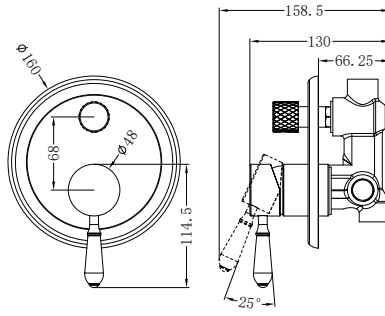

Shower Mixer
With Divertor

Colours Available:

NR692109a01AB
With White Porcelain Lever
Aged Brass