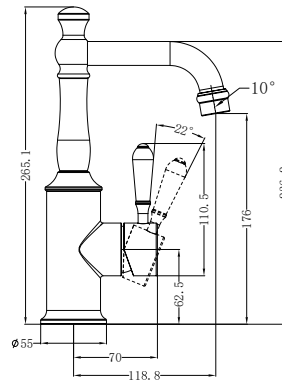

Basin Mixer

Wels Rating: 5 Star, 6L/Min
Wels REG No.T4O262

Colours Available: