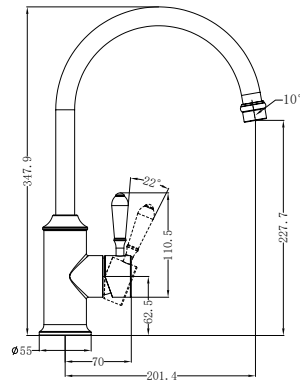

Kitchen Mixer Goosneck Spout

Wels Rating: 5 Star, 6L/Min

Wels REG No.T4O269

Colours Available:

NR69210601MB
With White Porcelain Lever
Matte Black