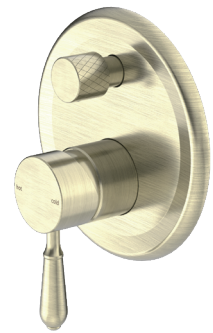

Colours Available:

NR69210101AB
With White Porcelain Lever
Aged Brass

NR69210102AB
With Metal Lever
Aged Brass

Basin Mixer Hook Spout

Wels Rating: 5 Star, 6L/Min
Wels REG No.T4O263

Colours Available:

NR69210201AB
With White Porcelain Lever
Aged Brass

Kitchen Mixer Hook Spout

Wels Rating: 5 Star, 6L/Min

Wels REG No.T4O268

Colours Available:

NR69210701AB
With White Porcelain Lever
Aged Brass

NR69210702AB
With Metal Lever
Aged Brass

Pull Out Sink Mixer

With Vegie Spray Function

Wels Rating: 6Star, 4.5L/Min

Wels REG No. T41364

Colours Available:

NR69210801AB
With White Porcelain Lever
Aged Brass

NR69210802AB
With Metal Lever
Aged Brass

Shower Mixer

Colours Available:

NR69210901AB
With White Porcelain Lever
Aged Brass

NR69210902AB
With Metal Lever
Aged Brass

Shower Mixer
With Divertor

Colours Available:

NR692109a01AB
With White Porcelain Lever
Aged Brass

NR692109a02AB
With Metal Lever
Aged Brass

Robe Hook

Colours Available: