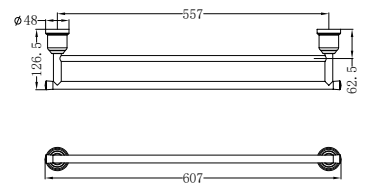

NR6982CH
Chrome

Towel Ring

NR6980CH
Chrome

Single Towel Rail 600mm

Colours Available:

NR6924CH
Chrome

Double Towel Rail 600mm

NR6924DCH
Chrome