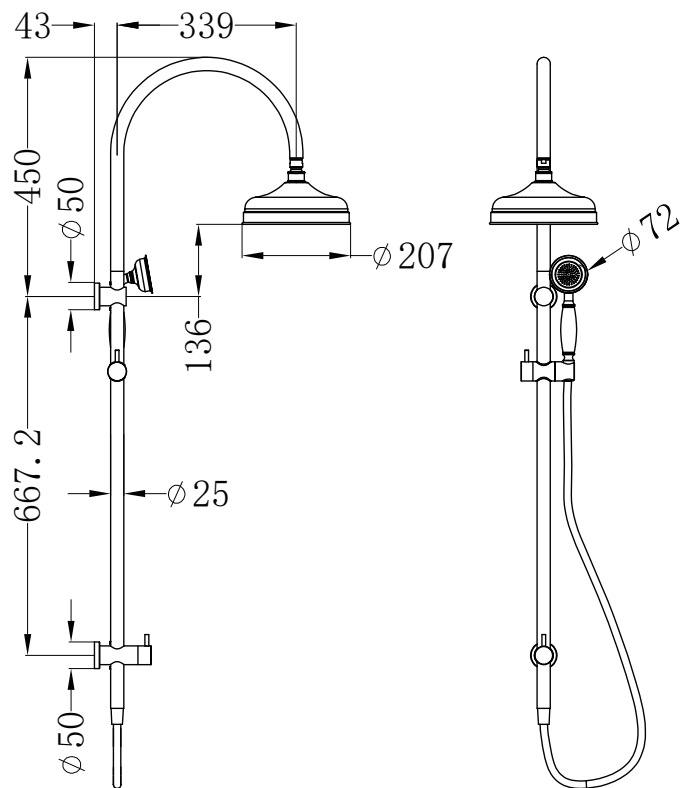

Twin Shower

With White Porcelain Hand Shower

Wels Rating: Overhead Shower 3 Star, 9L/Min

Hand Shower 3 Star, 9L/Min

Wels REG No.S17458

NR69210501CH
Chrome