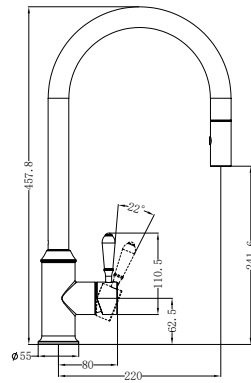

Pull Out Sink Mixer

With Vegie Spray Function

Wels Rating: 6Star,4.5L/Min

Wels REG No.T41364

Colours Available: