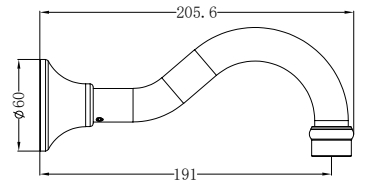

Double Towel Rail 600mm

NR6924DAB
Aged Brass

Toilet Roll Holder

Colours Available:

NR6986AB
Aged Brass

Bath Spout Only

NR692103AB
Aged Brass

Shower Arm