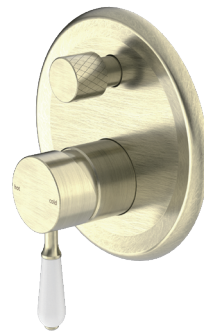

Kitchen Mixer Hook Spout

Wels Rating: 5 Star, 6L/Min

Wels REG No.T4O268

Colours Available:

NR69210701AB
With White Porcelain Lever
Aged Brass

NR69210702AB
With Metal Lever
Aged Brass

Pull Out Sink Mixer

With Vegie Spray Function

Wels Rating: 6Star, 4.5L/Min

Wels REG No. T41364

Colours Available:

NR69210801AB
With White Porcelain Lever
Aged Brass

NR69210802AB
With Metal Lever
Aged Brass

Shower Mixer

Colours Available:

NR69210901AB
With White Porcelain Lever
Aged Brass

NR69210902AB
With Metal Lever
Aged Brass

Shower Mixer
With Divertor

Colours Available:

NR692109a01AB
With White Porcelain Lever
Aged Brass

NR692109a02AB
With Metal Lever
Aged Brass

Robe Hook

Colours Available: