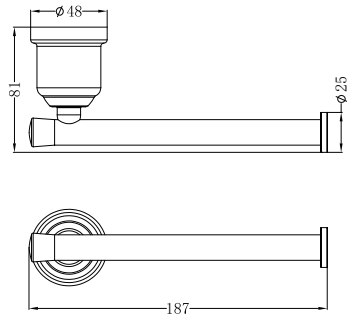

200mm Shower Head

Wels Rating: 3 Star, 9L/Min
Wels REG No.S16690

NR508094CH
Chrome

Robe Hook

Colours Available:

NR6982MB
Matte Black

Towel Ring

NR6980MB
Matte Black

Single Towel Rail 600mm

Colours Available:

NR6924MB
Matte Black

Double Towel Rail 600mm

NR6924DMB
Matte Black

Toilet Roll Holder

Colours Available:

NR6986MB
Matte Black