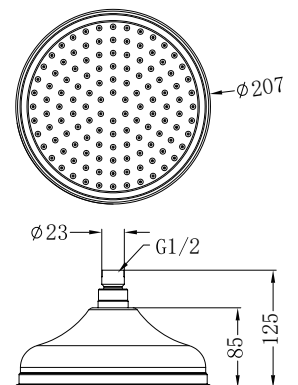

200mm Shower Head

Wels Rating: 3 Star, 9L/Min
Wels REG No.S16690

NR508094CH
Chrome

Robe Hook

Colours Available:

NR6982MB
Matte Black

Towel Ring

NR6980MB
Matte Black