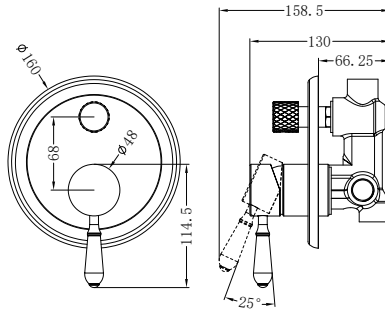

Shower Mixer
With Divertor

Colours Available:

NR692109a01MB
With White Porcelain Lever
Matte Black