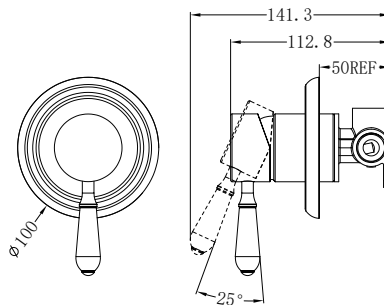

Shower Mixer

Colours Available:

NR69210901AB
With White Porcelain Lever
Aged Brass