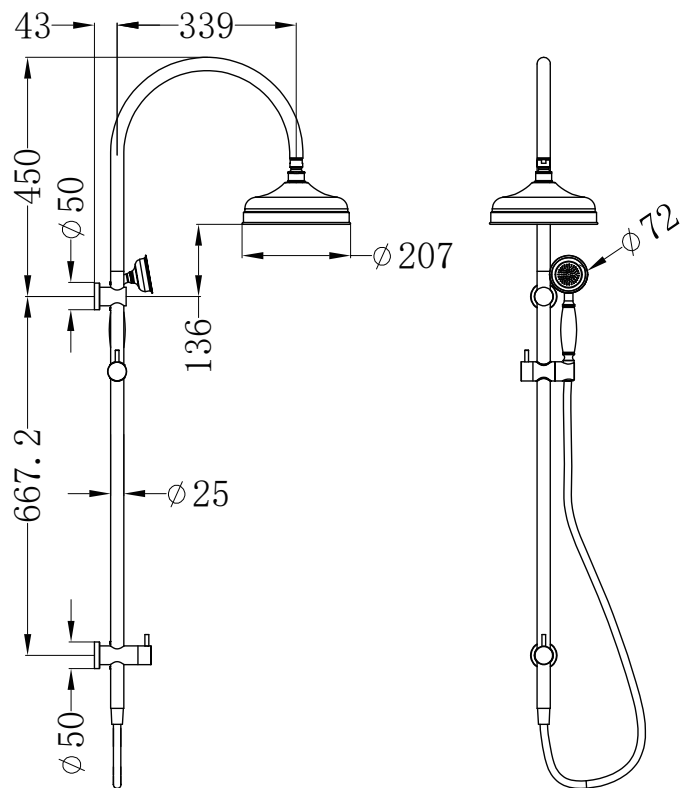

Twin Shower

With Metal Hand Shower

Wels Rating: Overhead Shower 3 Star, 9L/Min

Hand Shower 3 Star, 9L/Min

Wels REG No.S17458

NR69210502CH
Chrome