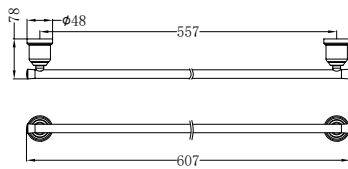

Single Towel Rail 600mm

Colours Available: