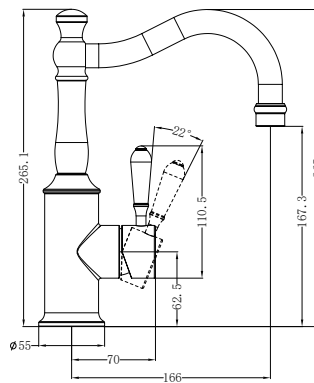

Basin Mixer Hook Spout

Wels Rating: 5 Star, 6L/Min
Wels REG No.T4O263

Colours Available:

NR69210201CH
With White Porcelain Lever
Chrome

NR69210202CH
With Metal Lever
Chrome

NR69210203CH
With Black Porcelain Lever
Chrome