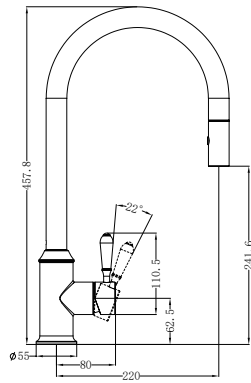

Pull Out Sink Mixer

With Vegie Spray Function

Wels Rating: 6Star, 4.5L/Min

Wels REG No. T41364