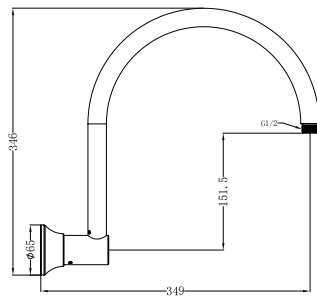

Shower Arm

Colours Available: