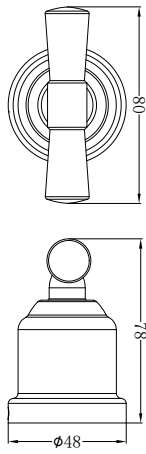

Robe Hook

Colours Available:

NR6982AB
Aged Brass

Towel Ring

Single Towel Rail 600mm

Colours Available:

NR6924AB
Aged Brass

Double Towel Rail 600mm

NR6924DAB
Aged Brass