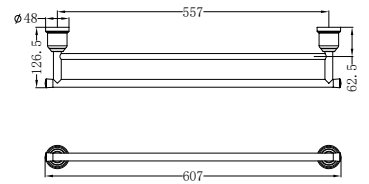

Double Towel Rail 600mm

NR6924DAB
Aged Brass