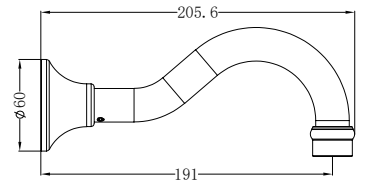

Bath Spout Only

NR692103MB
Matte Black