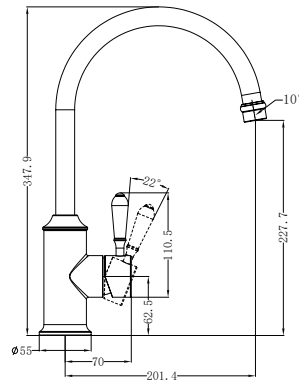

Kitchen Mixer Goosneck Spout

Wels Rating: 5 Star, 6L/Min

Wels REG No.T4O269

Colours Available:

NR69210601CH
With White Porcelain Lever
Chrome