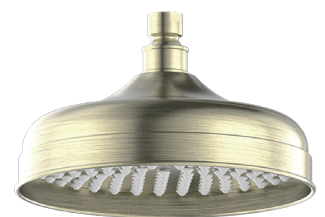

200mm Shower Head

Wels Rating: 3 Star, 9L/Min
Wels REG No.S16690

NR508094AB
Aged Brass