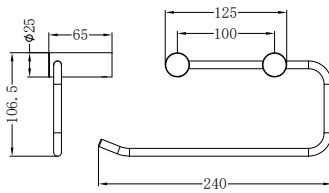

**NR2386CH**

New Mecca Toilet Roll Holder Chrome  
Colours Available:

Matte Black  
NR2386MB

Gun Metal  
NR2386GM

Brushed Nickel  
NR2386BN

Brushed Gold  
NR2386BG

**NR2380CH**

New Mecca Hand Towel Rail Chrome  
Colours Available: