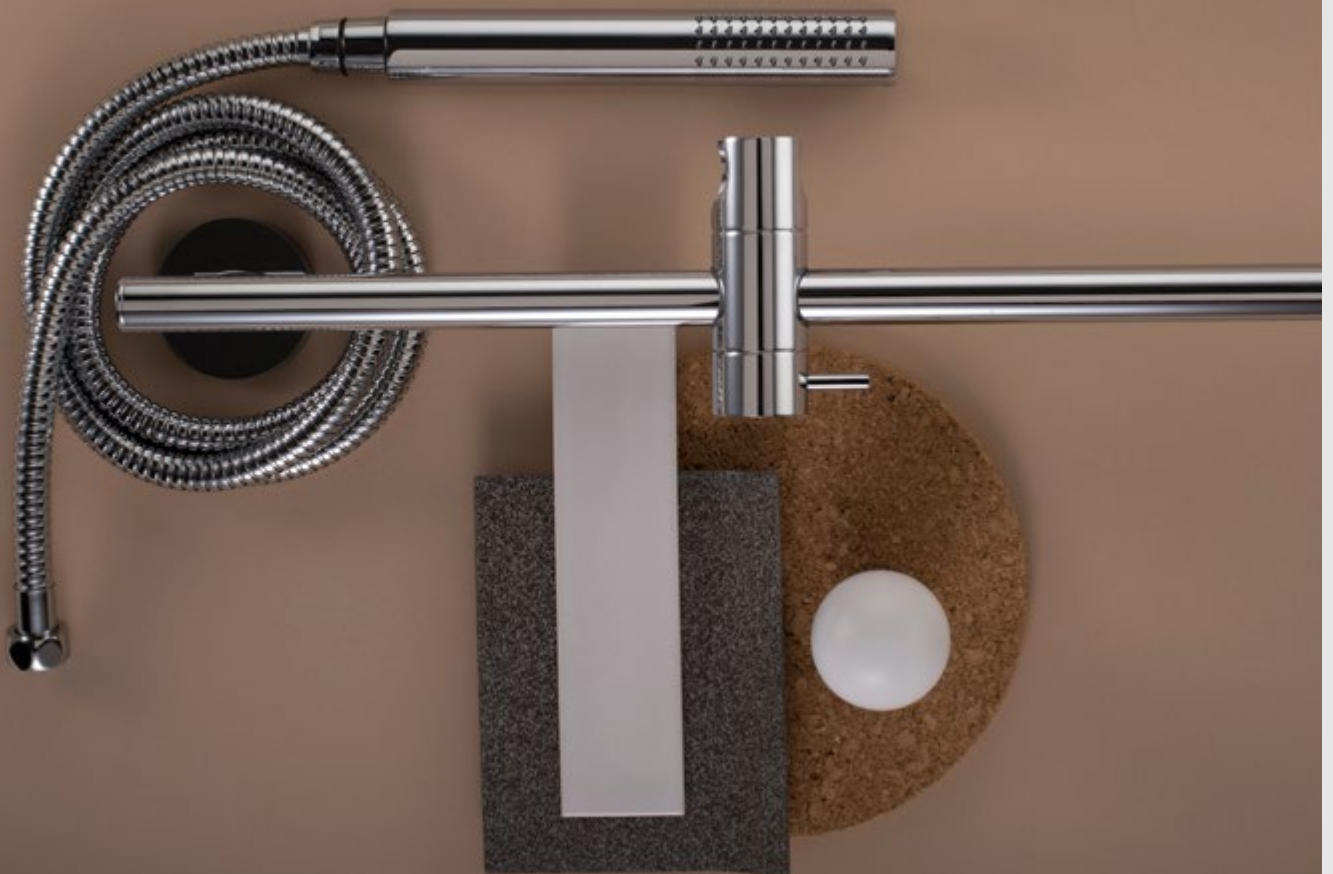

Matte Black  
NR232105eMB

Gun Metal  
NR232105eGM

Brushed Nickel  
NR232105eBN

Brushed Gold  
NR232105eBG

**NR280705csCH**

Dolce Round Twin Shower With Slim Hand Shower Chrome  
 Wels Rating: Overhead Shower 3 Star 9L/Min,  
 Hand Shower 3 Star 9L/Min  
 Wels REG No. S17330  
 Colours Available: