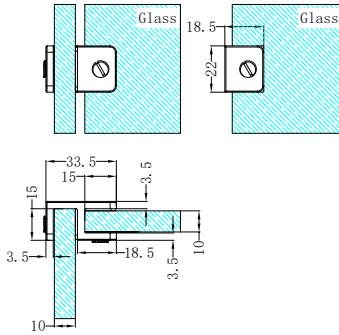

NRSH201aCH

Over-Panel Glass To Glass Fitting 10mm Glass Chrome
Colours Available:

NRSH202aCH

Shower F Bracket 10mm Glass Chrome
Colours Available: