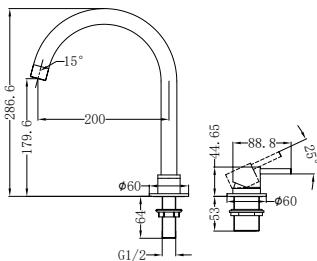

NR221901eCH

Mecca Mid Tall Basin Mixer Chrome
Wels Rating: 5 Star, 6L/Min
Wels REG No. T41728
Colours Available:

NR221901bCH

Mecca Hob Basin Mixer Round Swivel Spout Chrome
Wels Rating: 6 Star, 4.5L/Min
Wels REG No. T35401
Colours Available: