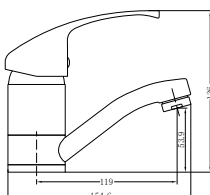

NR110007100CH

Classic Swivel Basin Mixer (100mm Spout) Chrome
Wels Rating: 4 Star, 7.5L/Min
Wels REG No. T25466
Colours Available: