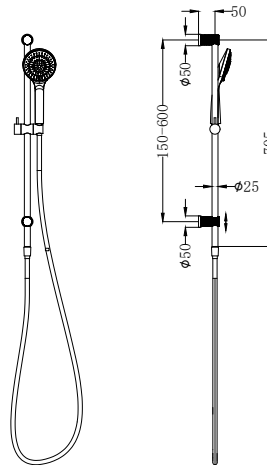

Brushed Gold
NR221905gBG

NR251905aBN

Opal Shower Rail With Air Shower Brushed Nickel

Wels Rating: 3 Star, 9L/Min

Wels REG No. S15219

Colours Available: