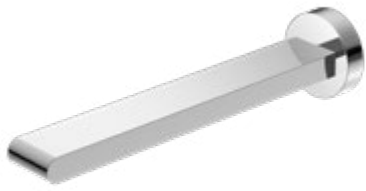

NR321503bCH

Bianca Fixed Basin/Bath Spout Only 240mm Chrome

Wels Rating: N/A

Colours Available: