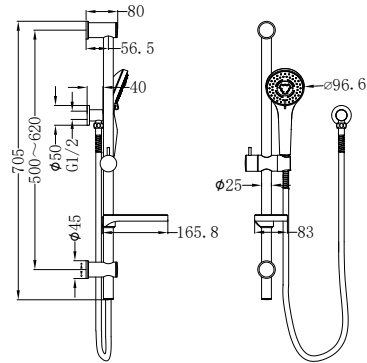

Brushed Nickel
NR314BN

NR315CH

Builder Budget Shower Rail Chrome
Wels Rating: Not Star Rated, 6L/Min
Wels REG No. S15522
Colours Available: