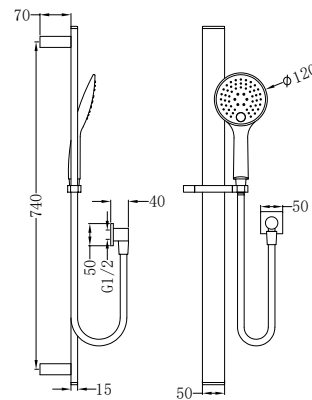

NR232105aBN

Builder Project Rail Shower Brushed Nickel

Wels Rating: 3 Star, 9L/Min

Wels REG No. S16419

Colours Available:

Rain 3 Function Shower Rail

Wels Rating: 3 Star, 9L/Min

Wels REG No. S16265

Colours Available: