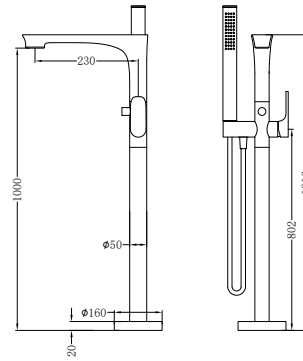

Matte Black
NR321503aMB