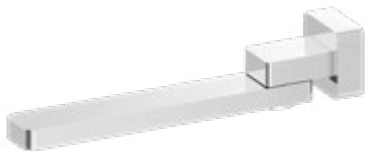

NR206CH

Celia Swivel Bath Spout Only Chrome

Wels Rating: N/A

Colours Available: