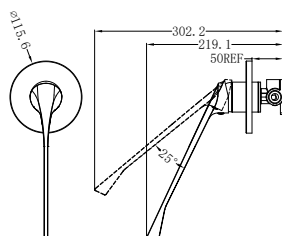

NR110009eCH

Classic Care Shower Mixer Extended Handle Chrome
Wels Rating: N/A
Colours Available: