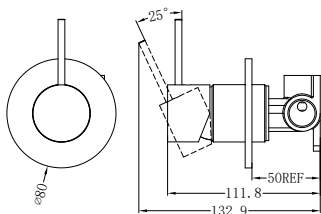

Universal Body

NRUB002AP

Premium 35mm Universal Shower Mixer Handle Up Body Only

Trim Kit

NR221911btCH

Mecca Shower Mixer Handle Up 80mm Plate Trim Kits Only Chrome
Wels Rating: N/A
Colours Available:

Whole Set

NR221911bCH

Mecca Shower Mixer Handle Up 80mm Plate Chrome
Wels Rating: N/A
Colours Available: