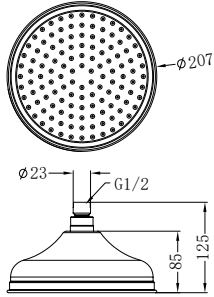

NR508094CH

York 200mm Shower Head Chrome

Wels Rating: 3 Star, 9L/Min

Wels REG No. S16690

Colours Available: