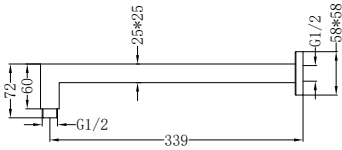

NR501CH

Square Shower Arm Chrome

Wels Rating: N/A

Colours Available:

NR502CH

Round Shower Arm 330mm Length Chrome

Wels Rating: N/A

Colours Available: