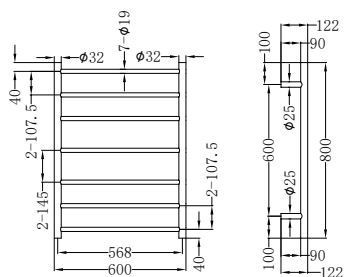

**NR190002hBG**

Heated Towel Ladder Brushed Gold

Colours Available:

**Brushed Bronze**  
NR190002hBZ

**Graphite**  
NR190002hGR

**NRV900hBG**

Heated Vertical Towel Rail Brushed Gold

Colours Available: