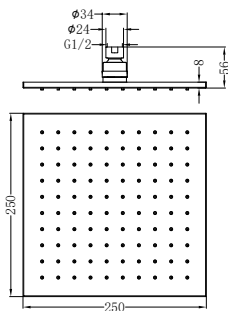

NRROB0803CH

200mm Square Shower Head Chrome

Wels Rating: 3 Star, 9L/Min

Wels REG No. S16684

Colours Available:

NRROB1003CH

250mm Square Shower Head Chrome

Wels Rating: 3 Star, 9L/Min

Wels REG No. S16685

Colours Available: