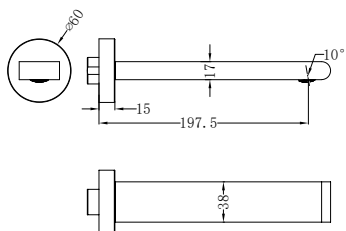

NR207CH

Bianca Swivel Bath Spout Only Chrome

Wels Rating: N/A

Colours Available:

NR321503CH

Bianca Fixed Basin/Bath Spout Only 200mm Chrome

Wels Rating: N/A

Colours Available: