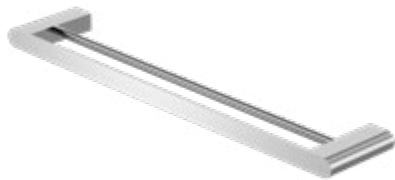

Matte Black  
NR9024MB

Gun Metal  
NR9024GM

Brushed Nickel  
NR9024BN

Brushed Gold  
NR9024BG

**NR9024dCH**

Bianca Double Towel Rail 600mm Chrome  
Colours Available:

Matte Black  
NR9024dMB

Gun Metal  
NR9024dGM