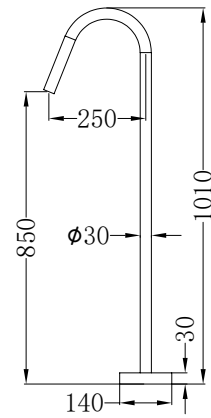

NR221903aCH

Mecca Freestanding Bath Spout Only Chrome

Wels Rating: N/A

Colours Available: