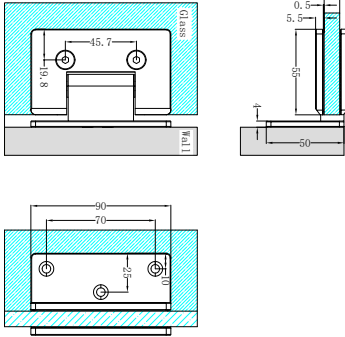

NRSH101aCH

90 Degree Glass To Wall Shower Hinge 10mm Glass Chrome

Colours Available:

NRSH102aCH

180 Degree Glass To Glass Shower Hinge 10mm Glass Chrome

Colours Available: