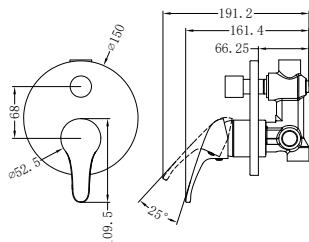

NR110009aCH

Classic Shower Mixer With Divertor Chrome
Wels Rating: N/A
Colours Available: