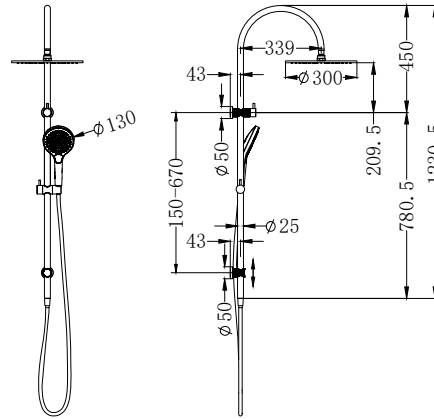

# Air Shower

*Opal*  
Twin Shower  
With Air Shower II

**NR251905hBN**

Opal Twin Shower With Air Shower II Brushed Nickel  
 Wels Rating: Overhead Shower 3 Star 9L/Min, Hand Shower 3 Star 9L/Min  
 Wels REG No. S17340  
 Colours Available: