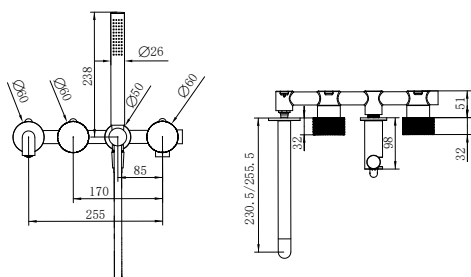

Universal Body

NRUB006P

Premium Universal Progressive Shower System With Spout Body Only

Trim Kit

NR252003b230tBG/NR252003b250tBG

Opal Progressive Shower System Separate Plate With Spout 230mm/250mm Trim Kits Only Brushed Gold
Wels Rating: 3 Star, 8L/Min
Wels REG No. S18045/ S18044
Colours Available:

Whole Set

NR252003b230BG/NR252003b250BG

Opal Progressive Shower System Separate Plate With Spout 230mm/250mm Brushed Gold
Wels Rating: 3 Star, 8L/Min
Wels REG No. S18045/ S18044
Colours Available: