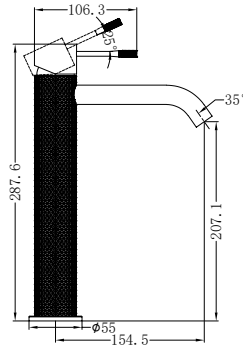

**NR251901aBN**

Opal Tall Basin Mixer Brushed Nickel

Wels Rating: 5 Star, 5L/Min

Wels REG No. T37081

Colours Available:

Brushed Gold  
NR251901aBG

Brushed Bronze  
NR251901aBZ

Graphite  
NR251901aGR