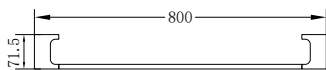

NR8024CH

Pearl Single Towel Rail 600mm Chrome
Colours Available:

Matte Black
NR8024MB

Gun Metal
NR8024GM

NR8024dCH

Pearl Double Towel Rail 600mm Chrome
Colours Available:

Matte Black
NR8024dMB

Gun Metal
NR8024dGM

NR8030CH

Pearl Single Towel Rail 800mm Chrome
Colours Available: