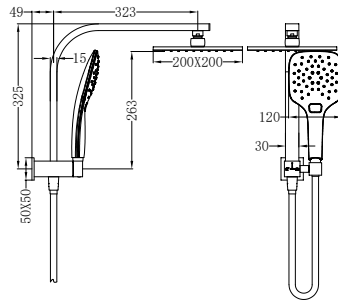

Brushed Nickel
NR250805bBN

NR301505bCH

Celia 2 In 1 Twin Shower Chrome
Wels Rating: Overhead Shower 3 Star 8L/Min,
Hand Shower Not Star Rated 5.5L/Min
Wels REG No. S17459
Colours Available: