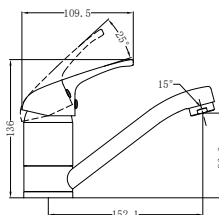

NR110007150CH

Classic Swivel Basin Mixer Chrome
Wels Rating: 4 Star, 7.5L/Min
Wels REG No. T25466
Colours Available: