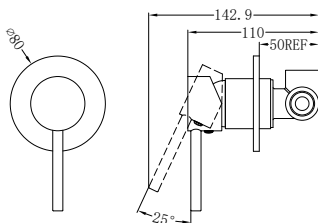

NR25081ICH

Dolce Shower Mixer Chrome
Wels Rating: N/A
Colours Available: