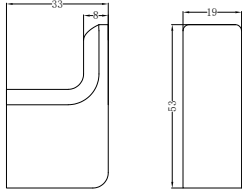

NR8082CH

Pearl Robe Hook Chrome
Colours Available: