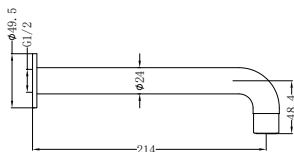

NR202CH

Dolce Wall Mounted Swivel Bath Spout Only Chrome
Wels Rating: N/A
Colours Available: