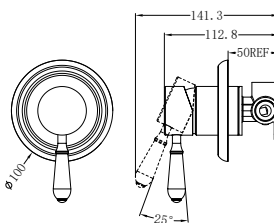

NR69210903CH

York Shower Mixer With Black Porcelain Lever Chrome

Wels Rating: N/A

Colours Available: