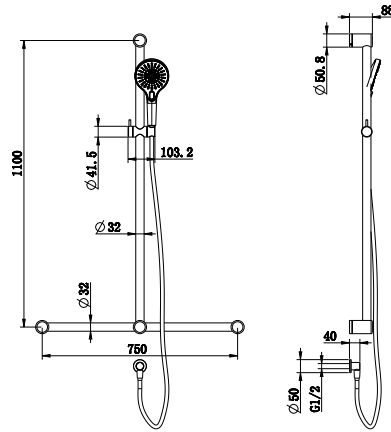

Brushed Gold
NRCS005BG