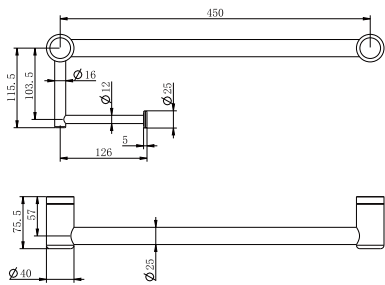

NRCR2508wCH

Mecca Care 25mm Footrest Corner Grab Rail 215mm Chrome
Colours Available: