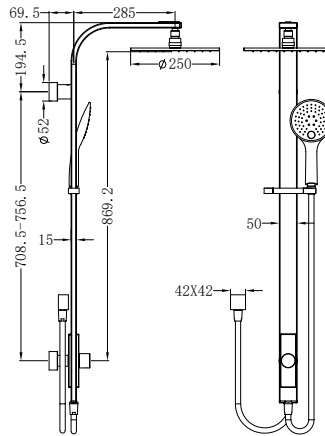

NR281305bCH

Astra Rain Round Twin Shower Double Hose Chrome
Wels Rating: Overhead Shower 3 Star 9L/Min,
Hand Shower Not Star Rated 7.5L/Min
Wels REG No. S17415
Colours Available: