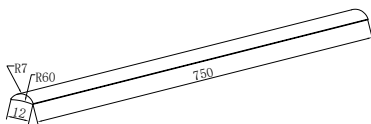

NRSH303aCH

Towel Bar 500mm Chrome
Colours Available:

NRSH401BG

Half Round Water Seal Rail 750mm Brushed Gold
Colours Available: