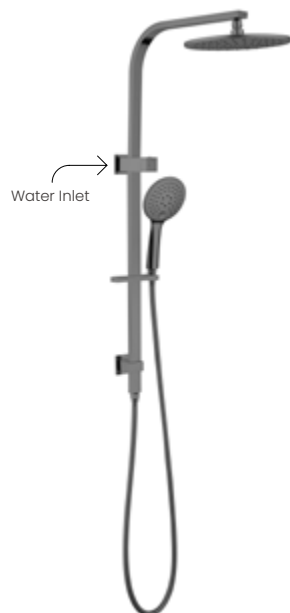

Gun Metal
NR250805aGM

Gun Metal
NR250805cGM