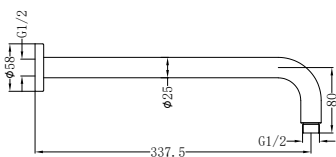

NR501CH

Square Shower Arm Chrome

Wels Rating: N/A

Colours Available:

NR502CH

Round Shower Arm 330mm Length Chrome

Wels Rating: N/A

Colours Available: