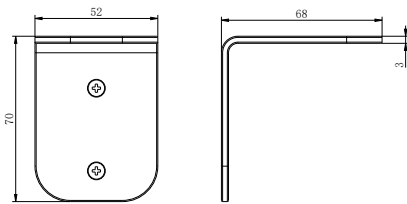

NR1985CH

Mecca Soap Bottle Holder Chrome
Colours Available:

NR2382CH

New Mecca Robe Hook Chrome
Colours Available: