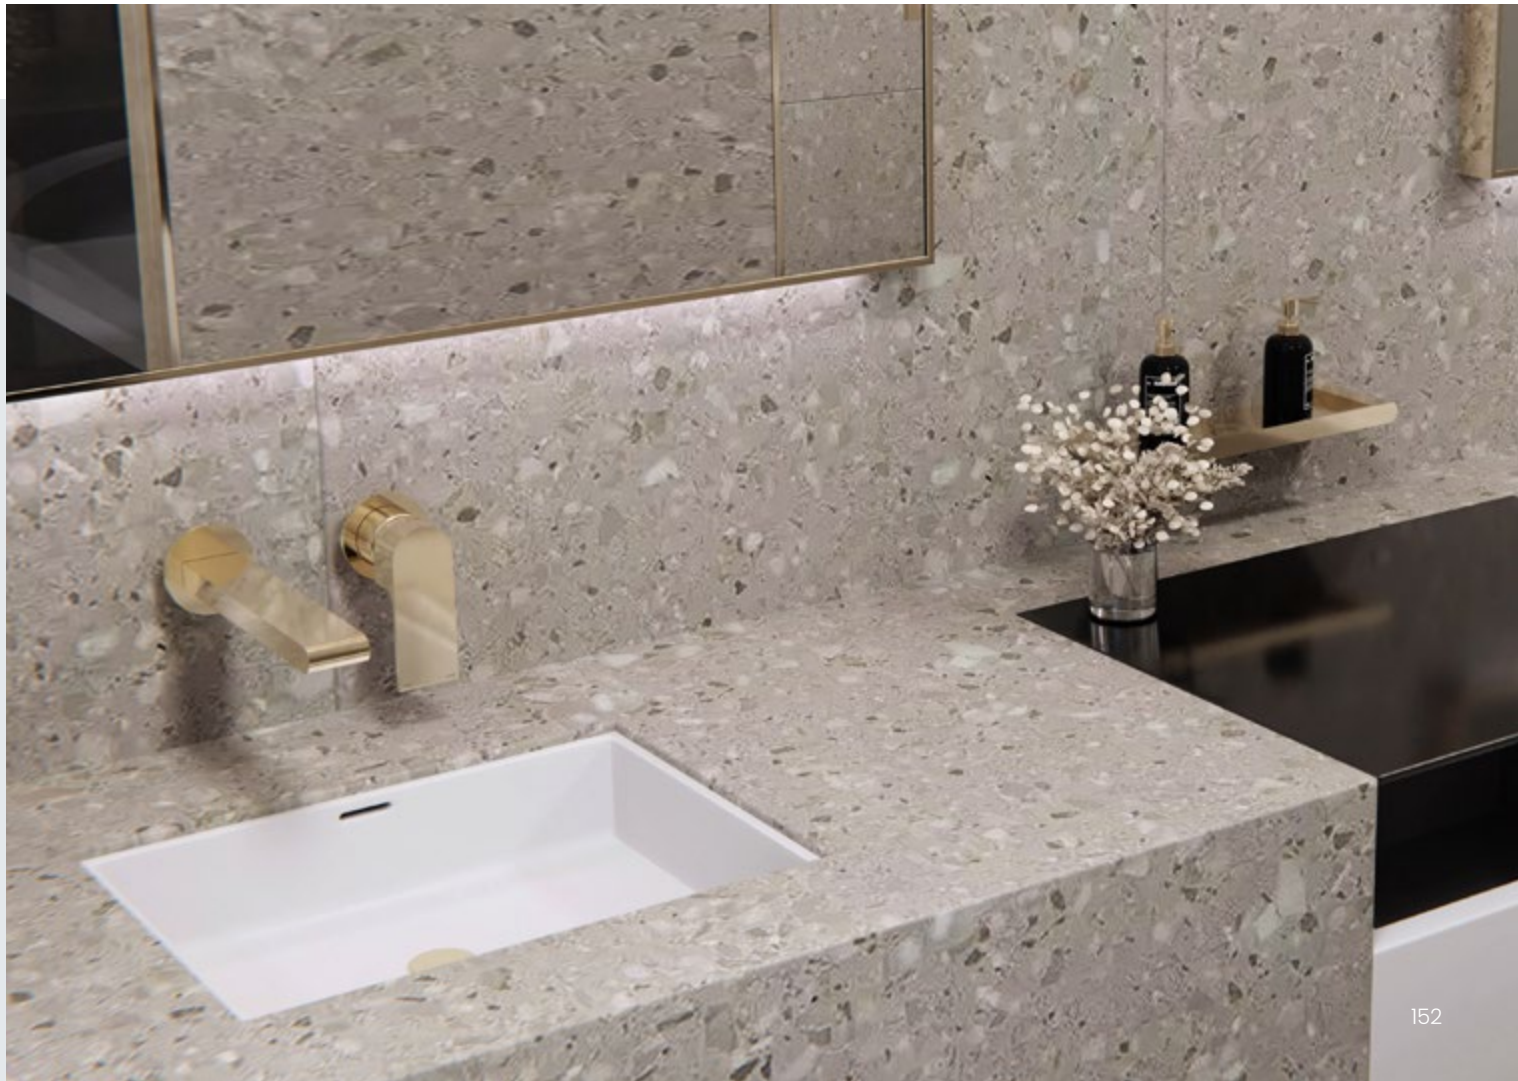

NR321503bCH

Bianca Fixed Basin/Bath Spout Only 240mm Chrome

Wels Rating: N/A

Colours Available: