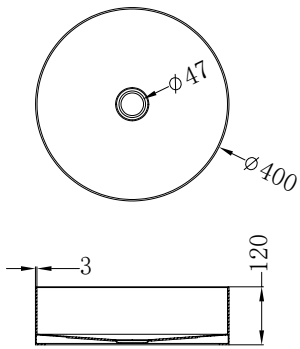

NRB401rBN

Opal Round 400mm Stainless Steel Basin Brushed Nickel
Colours Available: