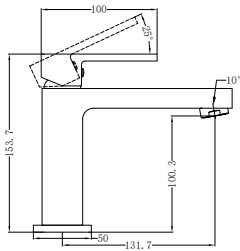

NR301301CH

Ecco Basin Mixer Chrome
Wels Rating: 5 Star, 6L/Min
Wels REG No. T20382
Colours Available: