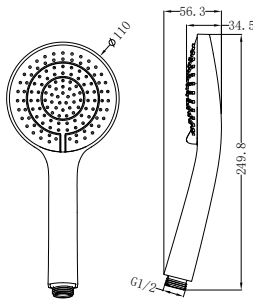

NR508074CH

Air Hand Shower Chrome
Wels Rating: 3 Star, 9L/Min
Wels REG No. S15215
Colours Available:

NR508077CH

Opal Hand Shower Chrome
Wels Rating: 3 Star, 9L/Min
Wels REG No. S15216
Colours Available: