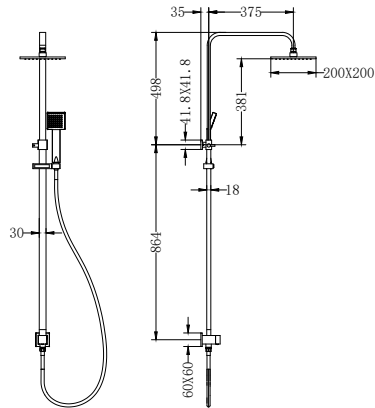

Water Inlet

NR280705cbCH

Dolce Round Twin Shower Bottom Inlet Chrome
Wels Rating: Overhead Shower 3 Star 8L/Min,
Hand Shower Not Star Rated 5.5L/Min
Wels REG No. S15530
Colours Available: