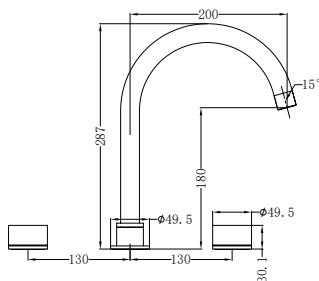

Spout Only

NR211707sCH

Kara Kitchen Set Spout Only Chrome
Wels Rating: 5 Star, 6L/Min
Wels REG No. T30973

Body Only

NR2117bCH

Kara Basin/Kitchen/Bath Set Body Only Chrome
Wels Rating: N/A

Whole Set

NR211707CH

Kara Kitchen Set Chrome
Wels Rating: 5 Star, 6L/Min
Wels REG No. T30973
Colours Available: