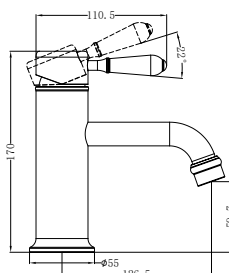

NR692101b03CH

York Straight Basin Mixer With Black Porcelain Lever Chrome
Wels Rating: 5 Star, 6L/Min
Wels REG No. T42735
Colours Available: