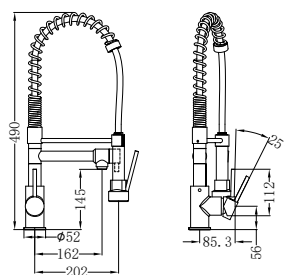

NR130077CH

Gamma Pull Out Spray Sink Mixer Chrome

Wels Rating: 4 Star, 7.5L/Min

Wels REG No. T40828

Colours Available: