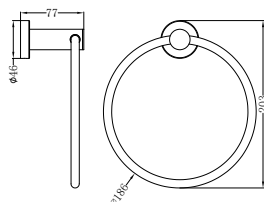

NR2086CH

Classic Toilet Roll Holder Chrome

Colours Available:

NR2080CH

Classic Hand Towel Ring Chrome

Colours Available:

NR2024CH

Classic Single Towel Rail 600mm Chrome

Colours Available: