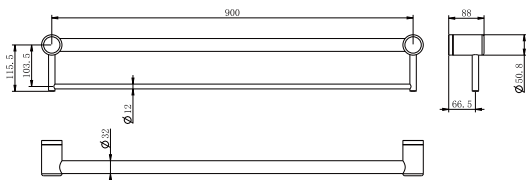

**NRCR3230bCH**

Mecca Care 32mm Grab Rail With Towel Holder 900mm Chrome  
Colours Available:

Matte Black  
NRCR3230bMB

Gun Metal  
NRCR3230bGM

Brushed Nickel  
NRCR3230bBN

Brushed Gold  
NRCR3230bBG

Brushed Bronze  
NRCR3230bBZ