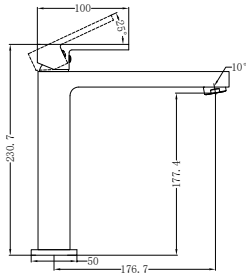

NR301301aCH

Ecco Tall Basin Mixer Chrome

Wels Rating: 5 Star, 6L/Min

Wels REG No. T20383

Colours Available:

NR301306CH

Ecco Kitchen Mixer Chrome

Wels Rating: 6 Star, 4.5L/Min

Wels REG No. T38486

Colours Available: