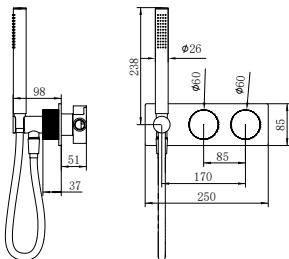

Universal Body

NRUB005P

Premium Universal Progressive Shower System Body Only

Trim Kit

NR252003ctBG

Opal Progressive Shower System Trim Kits Only Brushed Gold

Wels Rating: 3 Star, 8L/Min

Wels REG No. S18042

Colours Available:

Whole Set

NR252003cBG

Opal Progressive Shower System Brushed Gold

Wels Rating: 3 Star, 8L/Min

Wels REG No. S18042

Colours Available: