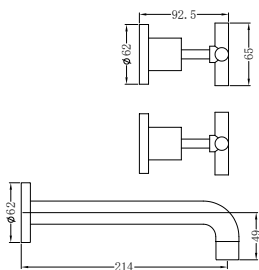

NR201609MB

X Plus Wall Tops Assembly Matte Black
Wels Rating: N/A
Colours Available:

Whole Set