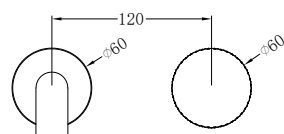

Brushed Nickel
NR252007a120BN
NR252007a160BN
NR252007a185BN
NR252007a230BN
NR252007a260BN