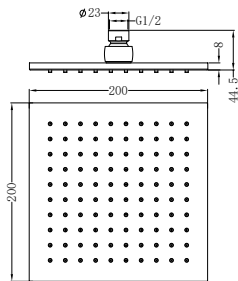

NRROB0803CH

200mm Square Shower Head Chrome

Wels Rating: 3 Star, 9L/Min

Wels REG No. S16684

Colours Available:

NRROB1003CH

250mm Square Shower Head Chrome

Wels Rating: 3 Star, 9L/Min

Wels REG No. S16685

Colours Available: