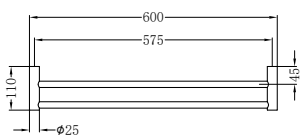

NR2330CH

New Mecca Single Towel Rail 800mm Chrome
Colours Available:

NR2324dCH

New Mecca Double Towel Rail 600mm Chrome
Colours Available: