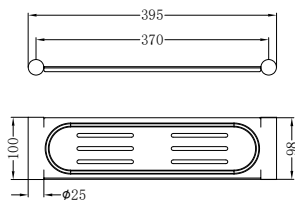

NR2330dCH

New Mecca Double Towel Rail 800mm Chrome

Colours Available:

NR2387aCH

New Mecca Metal Shower Shelf Chrome

Colours Available: