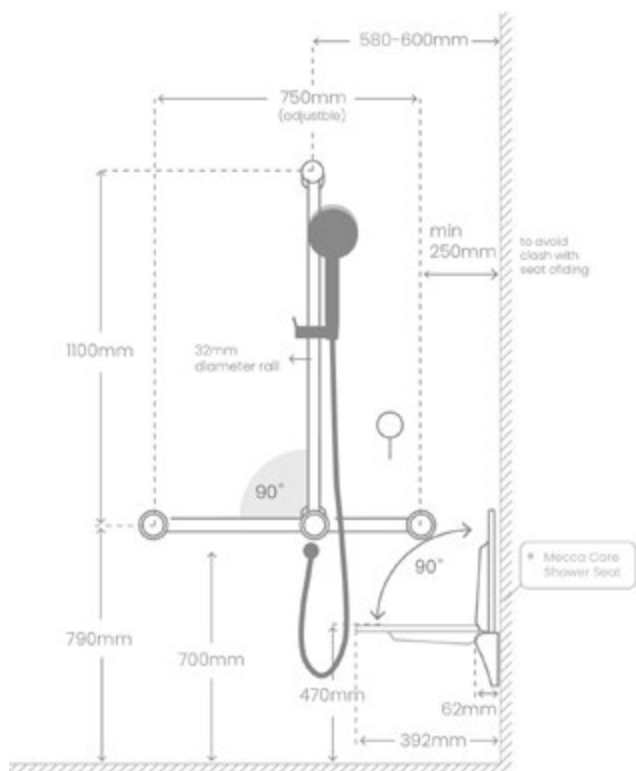

# DDA Wheelchair Accessible Shower

Front View

Side View

**NRCR3290wCH**

Mecca Care 32mm Wrap Around Corner Grab Rail 600x600mm Chrome

Colours Available:

Matte Black  
NRCR3290wMB

Gun Metal  
NRCR3290wGM