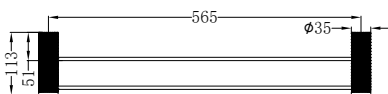

NR2524BN

Opal Single Towel Rail 600mm Brushed Nickel
Colours Available:

NR2524dBN

Opal Double Towel Rail 600mm Brushed Nickel
Colours Available: