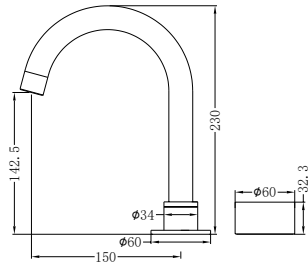

NR271901CH

Kara Progressive Basin Set Chrome

Wels Rating: 6 Star, 4.5L/Min

Wels REG No. T35958

Colours Available:

NR271901aCH

Kara Progressive Tall Basin Set Chrome

Wels Rating: 5 Star, 6L/Min

Wels REG No. T35924

Colours Available: