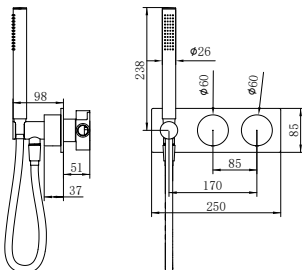

Universal Body

NRUB005P

Premium Universal Progressive Shower System Body Only

Trim Kit

NR271903ctCH

Kara Progressive Shower System Trim Kits Only Chrome

Wels Rating: 3 Star, 8L/Min

Wels REG No. S18042

Colours Available:

Whole Set

NR271903cCH

Kara Progressive Shower System Chrome

Wels Rating: 3 Star, 8L/Min

Wels REG No. S18042

Colours Available: