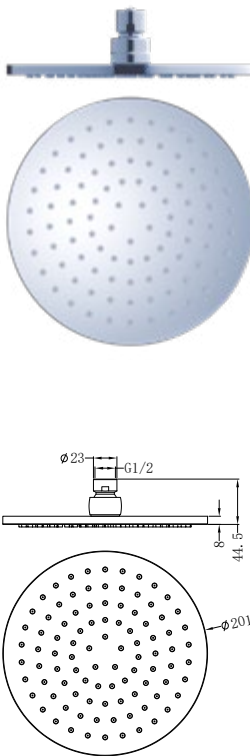

NRROA0802CH

200mm Round Shower Head Chrome

Wels Rating: 3 Star, 9L/Min

Wels REG No. S16687

Colours Available: