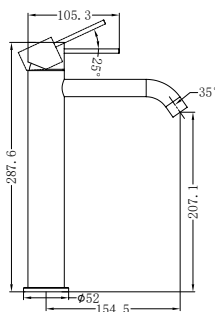

NR221901CH

Mecca Basin Mixer Chrome
Wels Rating: 5 Star, 5L/Min
Wels REG No. T34930
Colours Available:

NR221901aCH

Mecca Tall Basin Mixer Chrome
Wels Rating: 5 Star, 5L/Min
Wels REG No. T34931
Colours Available: