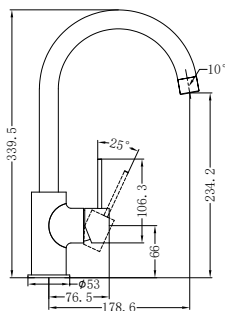

NR221901cCH

Mecca Hob Basin Mixer Square Swivel Spout Chrome
Wels Rating: 6 Star, 4.5L/Min
Wels REG No. T35402
Colours Available:

NR221907CH

Mecca Kitchen Mixer Chrome
Wels Rating: 6 Star, 4.5L/Min
Wels REG No. T34964
Colours Available: