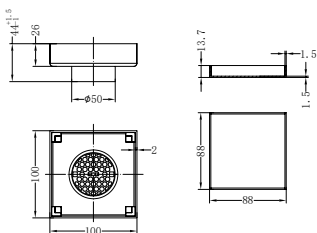

NRFW006MB

100mm Square Tile Insert Floor Waste 50mm Outlet Matte Black

Colours Available:

NRFW007MB

130mm Square Tile Insert Floor Waste 80mm Outlet Matte Black

Colours Available: