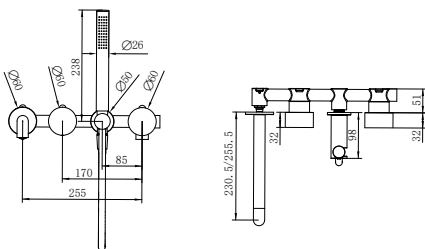

NR271903b230CH
NR271903b250CH

Kara Progressive Shower System Separate Plate With Spout 230/250mm Chrome
Wels Rating: 3 Star, 8L/Min
Wels REG No. S18045/ S18044
Colours Available: