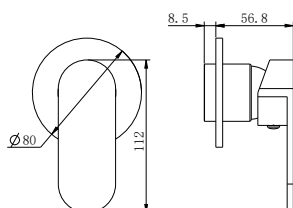

Universal Body

NRUB002

Project 35mm Universal Shower Mixer Body Only

Trim Kit

NR301311dtCH

Ecco Shower Mixer 80mm Round Plate Trim Kits Only Chrome
Wels Rating: N/A
Colours Available:

Matte Black
NR301311dtMB

Brushed Nickel
NR301311dtBN

Whole Set

NR301311dCH

Ecco Shower Mixer 80mm Round Plate Chrome
Wels Rating: N/A
Colours Available:

Matte Black
NR301311dMB

Brushed Nickel
NR301311dBN