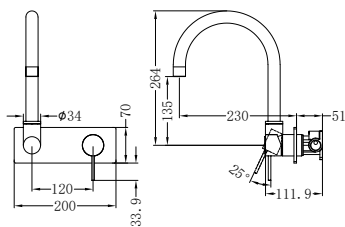

Universal Body

NRUB001P

Premium 35mm Universal
Wall Basin/Bath Mixer Body Only

Trim Kit

NR221910qtCH

Mecca Wall Basin/Bath Mixer Swivel Spout Trim Kits Only Chrome
Wels Rating: 5 Star, 6L/Min
Wels REG No. T41600
Colours Available:

Whole Set

NR221910qCH

Mecca Wall Basin/Bath Mixer Swivel Spout Chrome
Wels Rating: 5 Star, 6L/Min
Wels REG No. T41600
Colours Available: