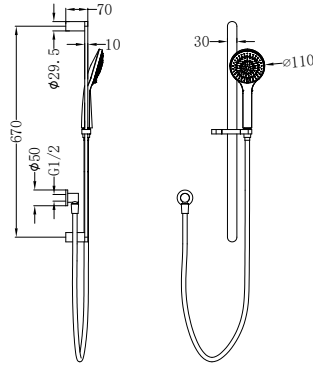

Brushed Nickel
NR316BN