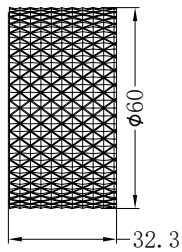

Universal Body

NR29238

Kara/Opal Progressive
Shower Mixer Body Only

Trim Kit

NR252009tBG

Opal Progressive Shower Mixer Trim Kits Only Brushed Gold
Wels Rating: N/A
Colours Available:

Whole Set

NR252009BG

Opal Progressive Shower Mixer Brushed Gold
Wels Rating: N/A
Colours Available: