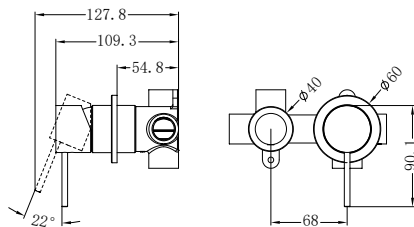

Universal Body

NRUB003AP

Premium 35mm Universal Shower Mixer With Divertor Horizontal Body Only

Trim Kit

NR221911stCH

Mecca Shower Mixer With Divertor Separate Back Plate Trim Kits Only Chrome
Wels Rating: N/A
Colours Available:

Whole Set

NR221911uCH

Mecca Shower Mixer With Horizontal 2 Way Divertor Chrome
Wels Rating: N/A
Colours Available: