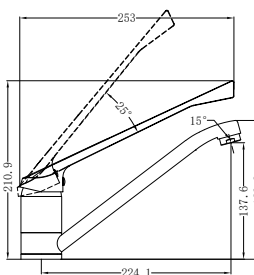

NR110007eCH

Classic Care Sink Mixer Extended Handle Chrome
Wels Rating: 4 Star, 7.5L/Min
Wels REG No. T34940
Colours Available: