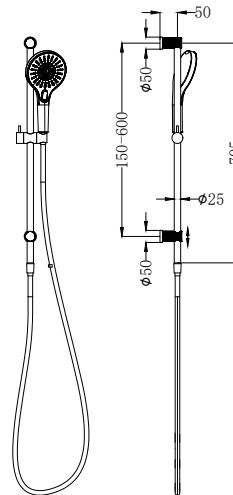

NR251905dBN

Opal Shower Rail Brushed Nickel

Wels Rating: 3 Star, 9L/Min

Wels REG No. S15221

Colours Available: