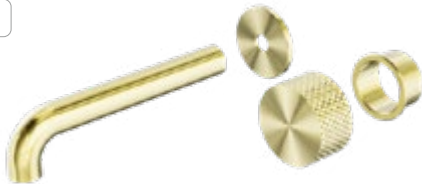

Trim Kit

**NR252007at120BG/NR252007at160BG/NR252007at185BG
/NR252007at230BG/NR252007at260BG**

Opal Progressive Wall Basin/Bath Set 120mm/160mm/185mm/230mm/260mm
Trim Kits Only Brushed Gold

Wels Rating: 5 Star, 6L/Min

Wels REG No. T41903/ T40549/ T40550/ T40551/ T41904

Colours Available:

Brushed Nickel
NR252007at120BN
NR252007at160BN
NR252007at185BN
NR252007at230BN
NR252007at260BN

Brushed Bronze
NR252007at120BZ
NR252007at160BZ
NR252007at185BZ
NR252007at230BZ
NR252007at260BZ

Graphite
NR252007at120GR
NR252007at160GR
NR252007at185GR
NR252007at230GR
NR252007at260GR