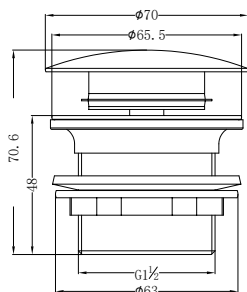

NRA706CH

Universal Pop Up Waste Chrome
Colours Available:

NRA707CH

40mm Bath Pop-Up Plug With Removabel Waste No Overflow Chrome
Colours Available: