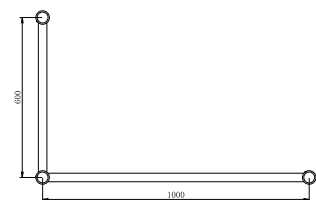

### NRCR3290CH

Mecca Care 32mm DDA Grab Rail Set 90 Degree 600x1000mm Chrome

Colours Available:

Matte Black  
NRCR3290MB

Gun Metal  
NRCR3290GM

Brushed Nickel  
NRCR3290BN

Brushed Gold  
NRCR3290BG

Brushed Bronze  
NRCR3290BZ