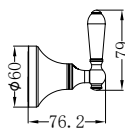

NR692109b03CH

York Wall Top Assemblies With Black Porcelain Lever Chrome
Wels Rating: N/A
Colours Available: