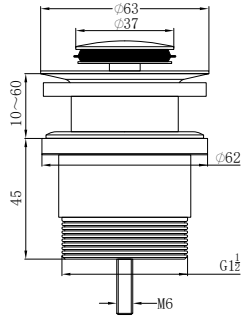

NRA47ICH

Universal Project Pop Up Waste Chrome
Colours Available:

NRA186wCH

40mm Round Bottle Trap Chrome
Colours Available: