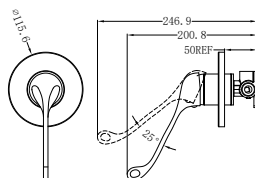

NR110009dCH

Classic Care Shower Mixer Chrome
Wels Rating: N/A
Colours Available: