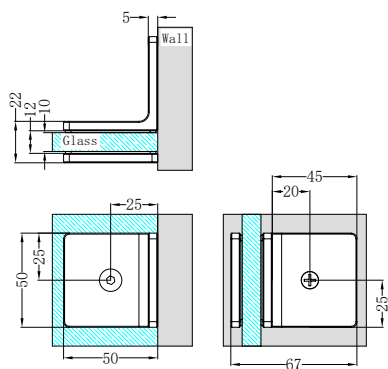

NRSH203aCH

Shower U Bracket 10mm Glass Chrome
Colours Available:

NRSH204aCH

90 Degree Glass To Wall Bracket 10mm Glass Chrome
Colours Available: