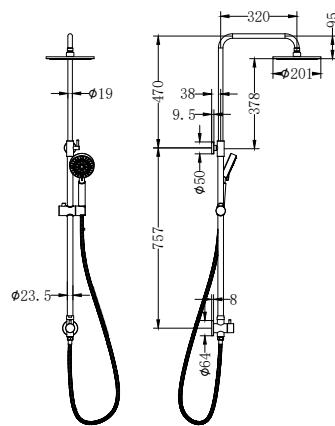

Water Inlet

NR200705bbCH

Square Twin Shower Bottom Inlet Chrome
Wels Rating: Overhead Shower Not Star Rated 6L/Min,
Hand Shower Not Star Rated 6L/Min
Wels REG No. S15528
Colours Available:

Water Inlet

NR280705cbCH

Dolce Round Twin Shower Bottom Inlet Chrome
Wels Rating: Overhead Shower 3 Star 8L/Min,
Hand Shower Not Star Rated 5.5L/Min
Wels REG No. S15530
Colours Available: