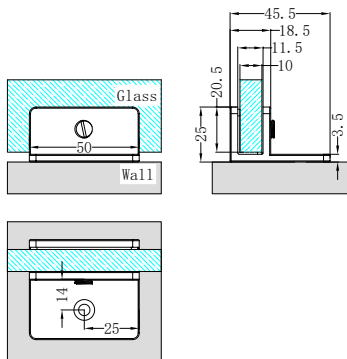

NRSH201aCH

Over-Panel Glass To Glass Fitting 10mm Glass Chrome
Colours Available:

NRSH202aCH

Shower F Bracket 10mm Glass Chrome
Colours Available: