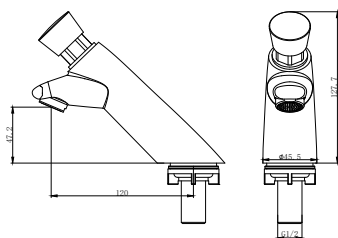

NR202302CH

SS316 Lead Free Timeflow Push Button Pillar Tap Chrome
Wels Rating: 6 Star, 6L/Min
Wels REG No. T42734
Colours Available: