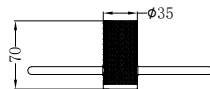

NR2582BN

Opal Robe Hook Brushed Nickel
Colours Available:

NR2580aBN

Opal Towel Ring Brushed Nickel
Colours Available: