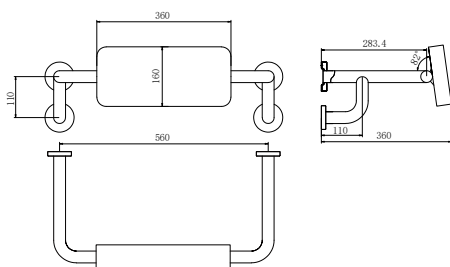

NRCR04CH

Classic Care SS304 Back Rest Chrome
Colours Available: