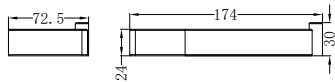

Matte Black
NR8086MB