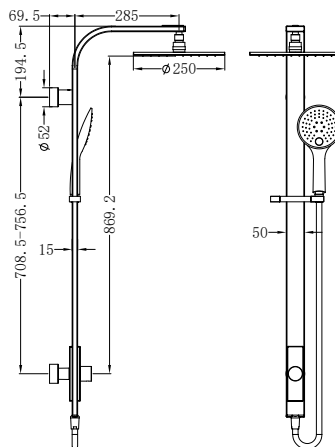

NR281305aMB

Astra Rain Round Twin Shower Single Hose Matte Black
Wels Rating: Overhead Shower 3 Star 9L/Min,
Hand Shower Not Star Rated 7.5L/Min
Wels REG No. S17414
Colours Available: