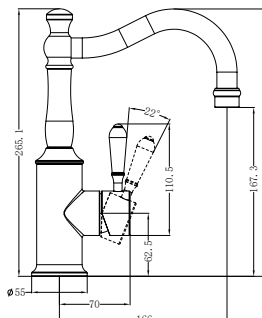

NR69210203CH

York Basin Mixer Hook Spout With Black Porcelain Lever Chrome

Wels Rating: 5 Star, 6L/Min

Wels REG No. T40263

Colours Available: