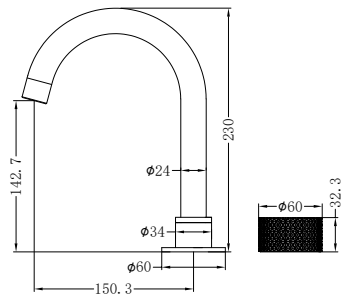

NR252001aBG

Opal Progressive Tall Basin Set Brushed Gold

Wels Rating: 5 Star, 6L/Min

Wels REG No. T35924

Colours Available: