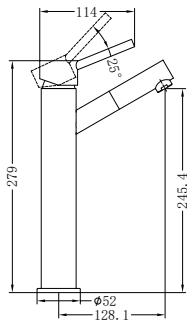

NR250801aCH

Dolce Tall Basin Mixer Angle Spout Chrome

Wels Rating: 4 Star, 7.5L/Min

Wels REG No. T06928

Colours Available: