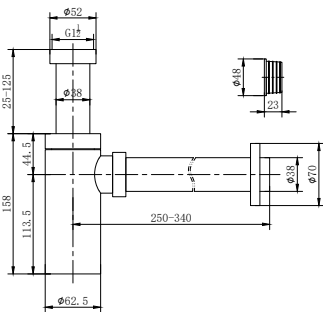

NRA47ICH

Universal Project Pop Up Waste Chrome
Colours Available:

NRA186wCH

40mm Round Bottle Trap Chrome
Colours Available: