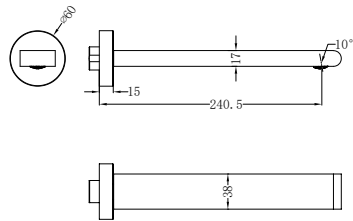

Brushed Gold  
NR321503BG

**NR321503bCH**

Bianca Fixed Basin/Bath Spout Only 240mm Chrome

Wels Rating: N/A

Colours Available:

Matte Black  
NR321503bMB

Gun Metal  
NR321503bGM

Brushed Nickel  
NR321503bBN