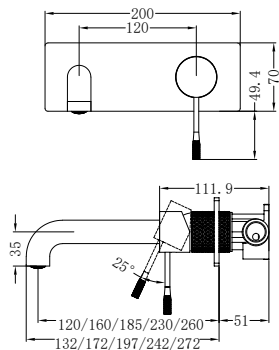

Brushed Gold
NR251907a120BG
NR251907a160BG
NR251907aBG
NR251907a230BG
NR251907a260BG

Brushed Bronze
NR251907a120BZ
NR251907a160BZ
NR251907aBZ
NR251907a230BZ
NR251907a260BZ

Graphite
NR251907a120GR
NR251907a160GR
NR251907aGR
NR251907a230GR
NR251907a260GR