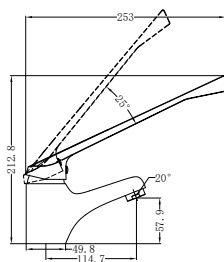

NR110001eCH

Classic Care Basin Mixer Extended Handle Chrome
Wels Rating: 4 Star, 7.5L/Min
Wels REG No. T34938
Colours Available: