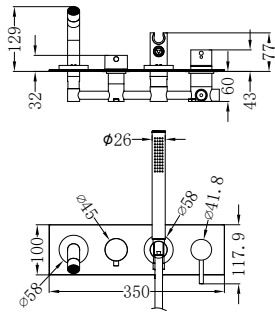

NR221903dCH

Mecca Wall Mount Bath Mixer With Hand Shower Chrome

Wels Rating: Not Star Rated, 7.5L/Min

Wels REG No. S14708

Colours Available: