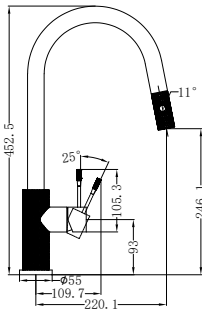

NR251901aBN

Opal Tall Basin Mixer Brushed Nickel

Wels Rating: 5 Star, 5L/Min

Wels REG No. T37081

Colours Available:

NR251908BN

Opal Pull Out Sink Mixer With Vegie Spray Function Brushed Nickel

Wels Rating: 5 Star, 5L/Min

Wels REG No. T37010

Colours Available: