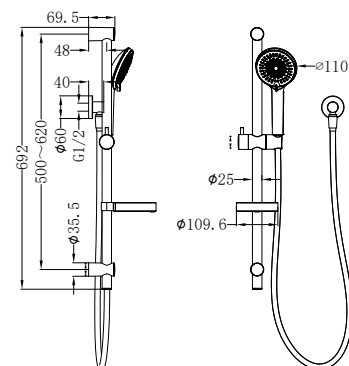

NR315MB

Builder Project Rail Shower Matte Black
Wels Rating: 3 Star, 9L/Min
Wels REG No. S17354
Colours Available: