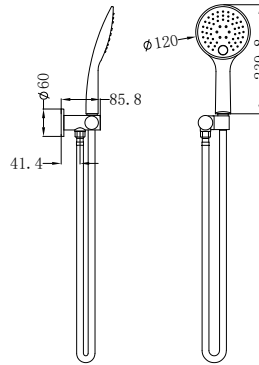

Shower Angle Adjustable

Rain 3 Function Shower On Bracket
Wels Rating: 3 Star, 9L/Min
Wels REG No. S16143
Colours Available:

Shower Angle Adjustable

Rain Square 3 Function Shower On Bracket
Wels Rating: 3 Star, 9L/Min
Wels REG No. S16164
Colours Available: