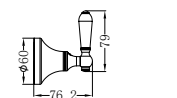

NR692107a03CH

York Wall Basin Set With Black Porcelain Lever Chrome
Wels Rating: 5 Star, 6L/Min
Wels REG No. T42727
Colours Available: