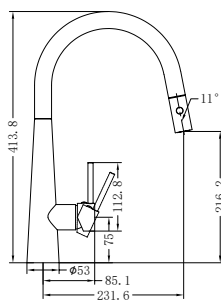

NR581009cCH

Dolce Pull Out Sink Mixer With Vegie Spray Function Chrome
Wels Rating: 6 Star, 4.5L/Min
Wels REG No. T41360
Colours Available: