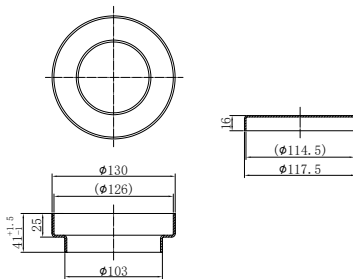

NRFW004CH

130mm Round Tile Insert Floor Waste 80mm Outlet Chrome
Colours Available:

NRFW005CH

130mm Round Tile Insert Floor Waste 100mm Outlet Chrome
Colours Available: