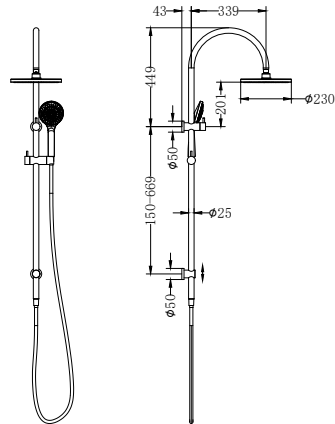

Matte Black
NR221905bMB