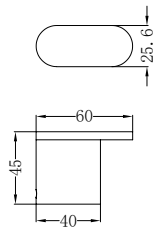

NR9082CH

Bianca Robe Hook Chrome
Colours Available:

NR9086aCH

Bianca Toilet Roll Holder With Phone Holder Chrome
Colours Available: