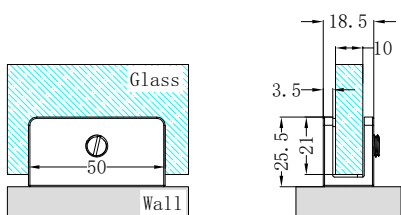

NRSH203aCH

Shower U Bracket 10mm Glass Chrome
Colours Available:

NRSH204aCH

90 Degree Glass To Wall Bracket 10mm Glass Chrome
Colours Available: