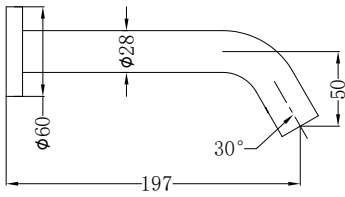

NR401CH

Mecca Wall Mount Sensor Tap Chrome

Wels Rating: 6 Star, 4.5L/Min

Wels REG No. T27564

Colours Available:

NR402CH

Mecca Sensor Tap Chrome

Wels Rating: 6 Star, 6L/Min

Wels REG No. T27672

Colours Available: