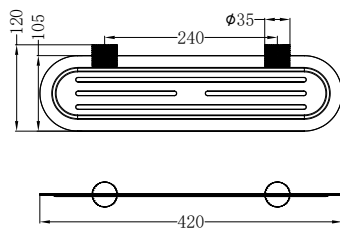

NR2581BN

Opal Soap Dish Holder Brushed Nickel
Colours Available:

NR2587aBN

Opal Metal Shower Shelf Brushed Nickel
Colours Available: