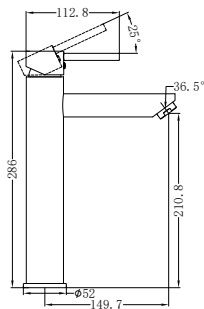

NR250802CH

Dolce Basin Mixer Straight Spout Chrome

Wels Rating: 5 Star, 6L/Min

Wels REG No. T28858

Colours Available:

NR250804CH

Dolce Tall Basin Mixer Chrome

Wels Rating: 5 Star, 6L/Min

Wels REG No. T31050

Colours Available: