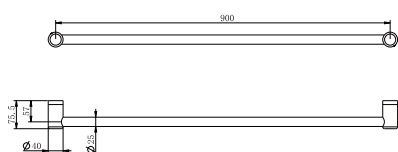

NRCR2530CH

Mecca Care 25mm Grab Rail 900mm Chrome
Colours Available:

NRCR2548CH

Mecca Care 25mm Grab Rail 1200mm Chrome
Colours Available: