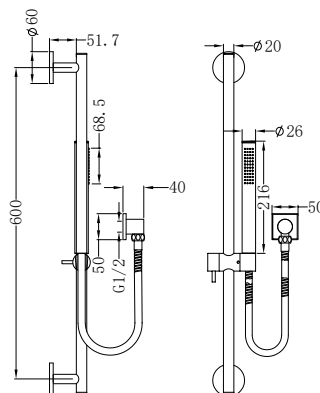

**NRCS004CH**

Mecca Care 25mm Grab Rail And Adjustable Shower Rail Set 900mm Chrome

Wels Rating: 3 Star, 9L/Min

Wels REG No. S17574

Colours Available:

Matte Black  
NRCS004MB

Gun Metal  
NRCS004GM

Brushed Nickel  
NRCS004BN