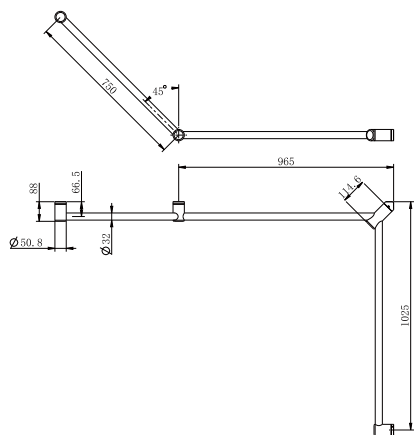

NRCR3245cCH

Mecca Care 32mm DDA Toilet Grab Rail Set 45 Degree Continuous
750x965x1025mm Chrome
Colours Available:

Matte Black
NRCR3245cMB

Gun Metal
NRCR3245cGM

Brushed Nickel
NRCR3245cBN

Brushed Gold
NRCR3245cBG

Brushed Bronze
NRCR3245cBZ