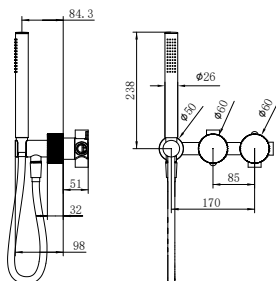

Universal Body

NRUB005P

Premium Universal Progressive Shower System Body Only

Trim Kit

NR252003dtBG

Opal Progressive Shower System Separate Plate Trim Kits Only Brushed Gold
Wels Rating: 3 Star, 8L/Min
Wels REG No. S18043
Colours Available:

Whole Set

NR252003dBG

Opal Progressive Shower System Separate Plate Brushed Gold
Wels Rating: 3 Star, 8L/Min
Wels REG No. S18043
Colours Available: