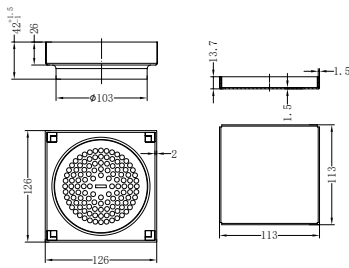

NRFW008MB

130mm Square Tile Insert Floor Waste 100mm Outlet Matte Black
Colours Available: