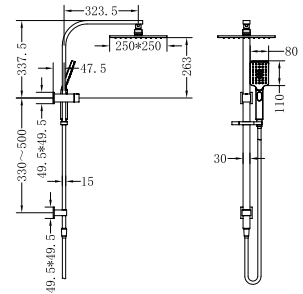

NR301505cMB / NR301505cGM
NR301505cBN / NR301505cBG

Celia Twin Shower
Wels Rating: Overhead Shower 4 Star, 7.5L/Min, Hand Shower 4 Star, 7.5L/Min
Wels REG No. S17449
Colours Available: