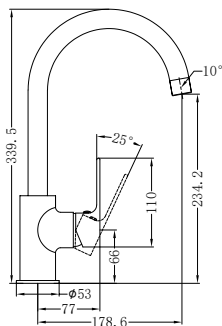

NR321506CH

Bianca Kitchen Mixer Gooseneck Spout Chrome
Wels Rating: 6 Star, 4.5L/Min
Wels REG No. T38487
Colours Available: