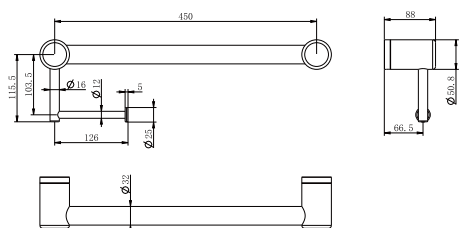

### NRCR3218aCH

Mecca Care 32mm Grab Rail With Toilet Roll Holder 450mm Chrome

Colours Available:

Matte Black  
NRCR3218aMB

Gun Metal  
NRCR3218aGM

Brushed Nickel  
NRCR3218aBN

Brushed Gold  
NRCR3218aBG

Brushed Bronze  
NRCR3218aBZ