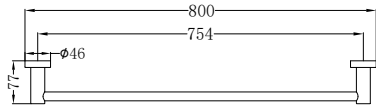

Brushed Nickel  
NR1930dBN

Brushed Gold  
NR1930dBG

Brushed Bronze  
NR1930dBZ

Matte White  
NR1930dMW

**NR1930CH**

Mecca Single Towel Rail 800mm Chrome  
Colours Available:

Matte Black  
NR1930MB

Gun Metal  
NR1930GM