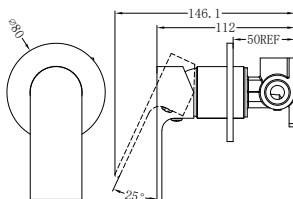

NR321511dCH

Bianca Shower Mixer 80mm Plate Chrome
Wels Rating: N/A
Colours Available: