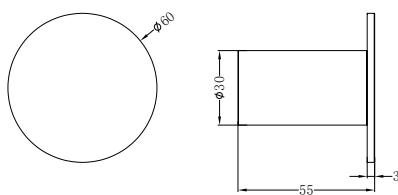

Brushed Bronze  
NR1982BZ

Matte White  
NR1982MW

**NR1982aCH**

Mecca Robe Hook II Chrome  
Colours Available:

Matte Black  
NR1982aMB

Gun Metal  
NR1982aGM

Brushed Nickel  
NR1982aBN

Brushed Gold  
NR1982aBG