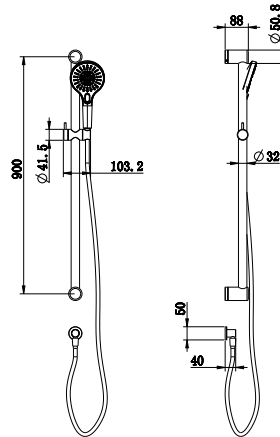

Brushed Gold  
NRCS004BG

Brushed Bronze  
NRCS004BZ

**NRCS005CH**

Mecca Care 32mm Grab Rail And Adjustable Shower Rail Set 900mm Chrome

Wels Rating: 3 Star, 9L/Min

Wels REG No. S17575

Colours Available:

Matte Black  
NRCS005MB