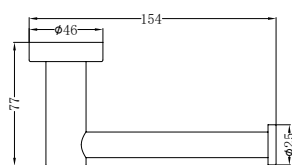

NR1989CH

Mecca Towel Rack Chrome
Colours Available:

NR1986CH

Mecca Toilet Roll Holder Chrome
Colours Available: