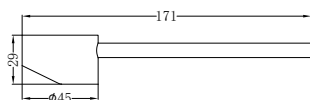

NR503069UPCH

Dolce Care Handle Only Handle Up Chrome

Wels Rating: N/A

Colours Available: