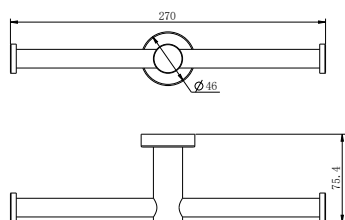

NR1986dCH

Mecca Double Toilet Roll Holder Chrome
Colours Available:

NR1930dCH

Mecca Double Towel Rail 800mm Chrome
Colours Available: