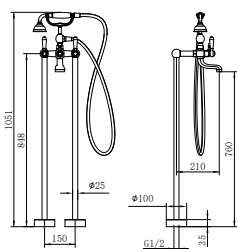

NR692103a01CH

York Freestanding Bath Set With White Porcelain Hand Shower Chrome
Wels Rating: 3 Star, 9L/Min
Wels REG No. S18040
Colours Available:

Matte Black
NR692103a01MB

Aged Brass
NR692103a01AB

NR692103a02CH

York Freestanding Bath Set With Metal Hand Shower Chrome
Wels Rating: 3 Star, 9L/Min
Wels REG No. S18040
Colours Available: