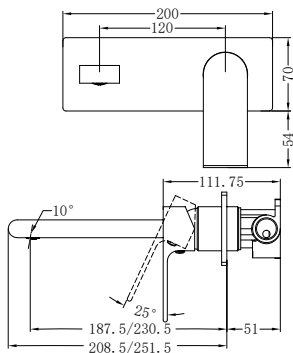

NRUB001P

Premium 35mm Universal
Wall Basin/Bath Mixer Body Only

NR321510atCH / NR321510btCH

Bianca Wall Basin/Bath Mixer 187mm/230mm Trim Kits Only Chrome
Wels Rating: 6 Star, 4.5L/Min
Wels REG No. T41692/ T41693
Colours Available:

NR321510aCH / NR321510bCH

Bianca Wall Basin/Bath Mixer 187mm/230mm Chrome
Wels Rating: 6 Star, 4.5L/Min
Wels REG No. T41692/ T41693
Colours Available: