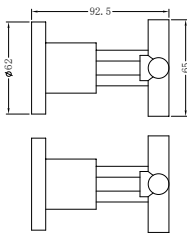

NR201607bsMB

X Plus Wall Basin Set Spout Only 180mm Matte Black
Wels Rating: 5 Star, 6L/Min
Wels REG No. T36798
Colours Available:

Body Only