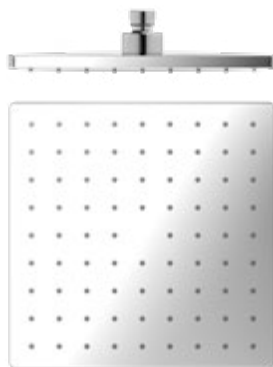

NR508089CH

250mm ABS Square Shower Head Chrome

Wels Rating: 3 Star, 9L/Min

Wels REG No. S16424

Colours Available: