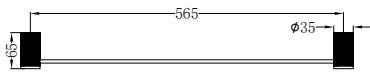

Brushed Gold  
NR2586BG

Brushed Bronze  
NR2586BZ

Graphite  
NR2586GR

**NR2524BN**

Opal Single Towel Rail 600mm Brushed Nickel  
Colours Available:

Brushed Gold  
NR2524BG

Brushed Bronze  
NR2524BZ

Graphite  
NR2524GR