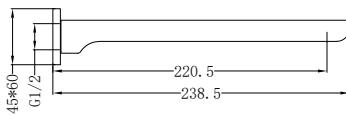

NR206CH

Celia Swivel Bath Spout Only Chrome

Wels Rating: N/A

Colours Available:

NR281303CH

Celia Fixed Bath Spout Only Chrome

Wels Rating: N/A

Colours Available: