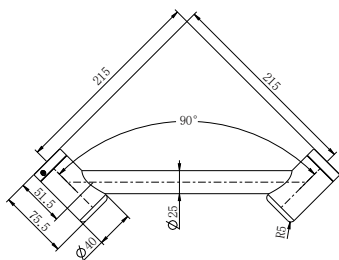

Matte Black
NRCR2508wMB

Gun Metal
NRCR2508wGM

Brushed Nickel
NRCR2508wBN