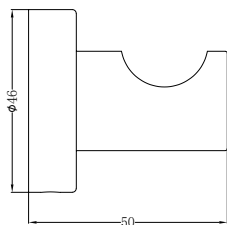

NR1982CH

Mecca Robe Hook Chrome
Colours Available:

NR1982aCH

Mecca Robe Hook II Chrome
Colours Available: