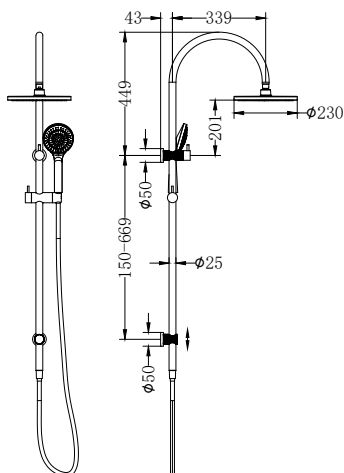

NR251905bBG

Opal Twin Shower With Air Shower Brushed Gold

Wels Rating: Overhead Shower 3 Star 9L/Min, Hand Shower 3 Star 9L/Min

Wels REG No. S17347

Colours Available: