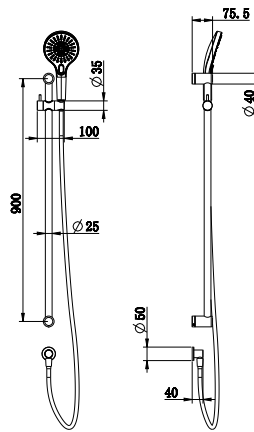

**NRCS004CH**

Mecca Care 25mm Grab Rail And Adjustable Shower Rail Set 900mm Chrome

Wels Rating: 3 Star, 9L/Min

Wels REG No. S17574

Colours Available:

Matte Black  
NRCS004MB

Gun Metal  
NRCS004GM

Brushed Nickel  
NRCS004BN