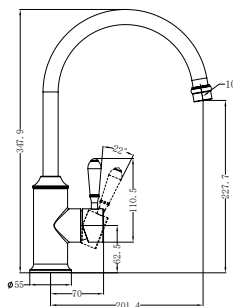

NR69210603CH

York Kitchen Mixer Gooseneck Spout With Black Porcelain Lever Chrome

Wels Rating: 5 Star, 6L/Min

Wels REG No. T40269

Colours Available: