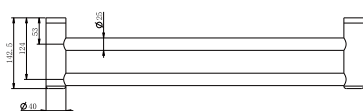

Matte Black  
NRCR2582MB

Gun Metal  
NRCR2582GM

Brushed Nickel  
NRCR2582BN

Brushed Gold  
NRCR2582BG

Brushed Bronze  
NRCR2582BZ

**NRCR2524dCH**

Mecca Care 25mm Double Towel Grab Rail 600mm Chrome  
Colours Available: