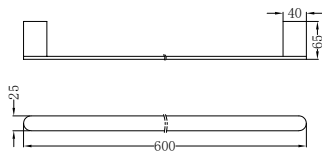

NR9024CH

Bianca Single Towel Rail 600mm Chrome
Colours Available:

NR9024dCH

Bianca Double Towel Rail 600mm Chrome
Colours Available: