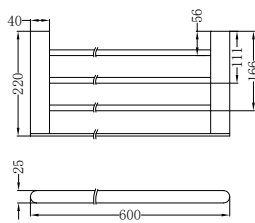

Brushed Nickel  
NR9081BN

Brushed Gold  
NR9081BG

**NR9089CH**

Bianca Towel Rack Chrome  
Colours Available:

**Matte Black**  
NR9089MB

**Gun Metal**  
NR9089GM

**Brushed Nickel**  
NR9089BN

**Brushed Gold**  
NR9089BG