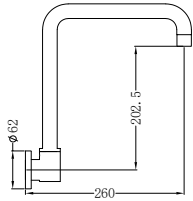

Spout Only

NR201607sMB

X Plus Wall Mounted Swivel Spout Only Matte Black
Wels Rating: 5 Star, 6L/Min
Wels REG No. T35921
Colours Available:

Body Only

NR201609MB

X Plus Wall Tops Assembly Matte Black
Wels Rating: N/A
Colours Available:

Whole Set

NR201607MB

X Plus Wall Kitchen Set Swivel Spout Matte Black
Wels Rating: 5 Star, 6L/Min
Wels REG No. T35921
Colours Available: