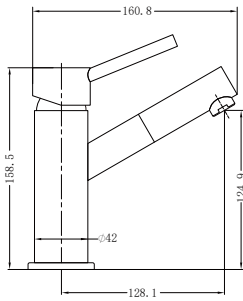

NR250801CH

Dolce Basin Mixer Angel Spout Chrome

Wels Rating: 4 Star, 7.5L/Min

Wels REG No. T06929

Colours Available: