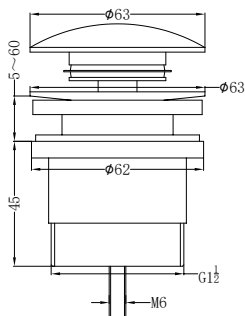

NRA706CH

Universal Pop Up Waste Chrome
Colours Available:

NRA707CH

40mm Bath Pop-Up Plug With Removabel Waste No Overflow Chrome
Colours Available: