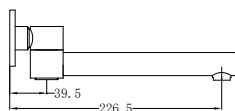

NR250803200CH

Dolce Basin/Bath Spout Only 215mm Chrome
Wels Rating: 5 Star, 6L/Min
Wels REG No. T28876
Colours Available:

NR202CH

Dolce Wall Mounted Swivel Bath Spout Only Chrome
Wels Rating: N/A
Colours Available: