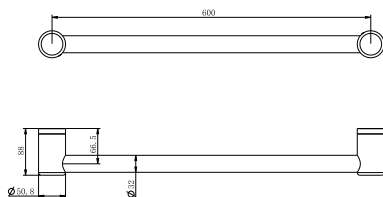

NRCR3218CH

Mecca Care 32mm Grab Rail 450mm Chrome
Colours Available:

NRCR3224CH

Mecca Care 32mm Grab Rail 600mm Chrome
Colours Available: