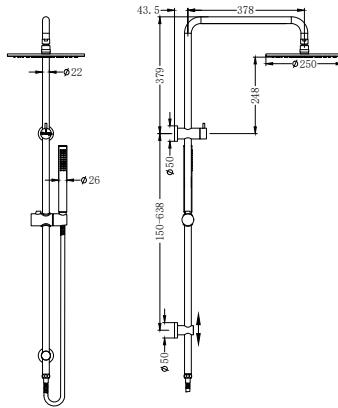

Matte Black  
NR232105eMB

Gun Metal  
NR232105eGM

Brushed Nickel  
NR232105eBN

Brushed Gold  
NR232105eBG

**NR280705csCH**

Dolce Round Twin Shower With Slim Hand Shower Chrome  
 Wels Rating: Overhead Shower 3 Star 9L/Min,  
 Hand Shower 3 Star 9L/Min  
 Wels REG No. S17330  
 Colours Available: