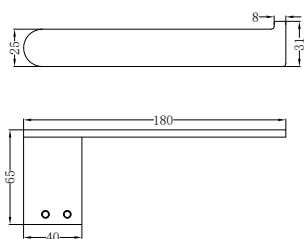

NR9086CH

Bianca Toilet Roll Holder Chrome
Colours Available:

NR9080CH

Bianca Hand Towel Rail Chrome
Colours Available: