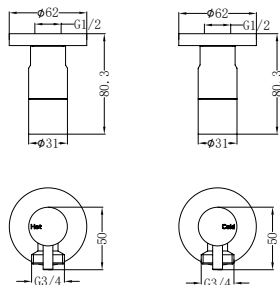

NR262109eCH

Mini Cistern Stop Chrome
Colours Available: