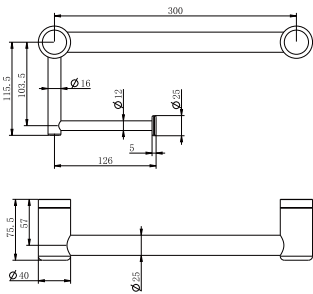

NRCR2512aCH

Mecca Care 25mm Toilet Roll Rail 300mm Chrome
Colours Available: