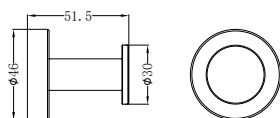

NR110003CH

Classic Bath Outlet Chrome
Wels Rating: N/A
Colours Available:

NR19471CH

Classic All Direction Shower Head Chrome
Wels Rating: 3 Star, 9L/Min
Wels REG No. S11571
Colours Available:

NR2082CH

Classic Robe Hook Chrome
Colours Available: