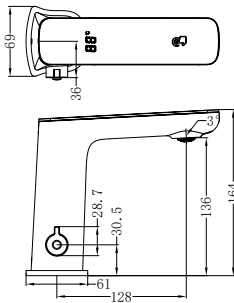

NR222101CH

Claudia Sensor Mixer With Black Top Display Chrome
Wels Rating: 6 Star, 5L/Min
Wels REG No. T40943
Colours Available: