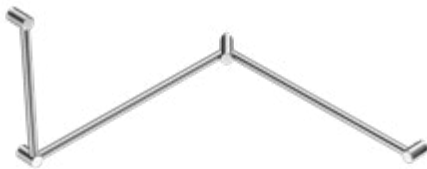

Gun Metal  
NRCR3245aGM

Brushed Nickel  
NRCR3245aBN

Brushed Gold  
NRCR3245aBG

Brushed Bronze  
NRCR3245aBZ

**NRCR3290cCH**

Mecca Care 32mm DDA Toilet Grab Rail Set 90 Degree Continuous  
600x1065x1025mm Chrome  
Colours Available: