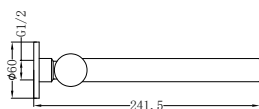

NR250803200CH

Dolce Basin/Bath Spout Only 215mm Chrome
Wels Rating: 5 Star, 6L/Min
Wels REG No. T28876
Colours Available:

NR202CH

Dolce Wall Mounted Swivel Bath Spout Only Chrome
Wels Rating: N/A
Colours Available: