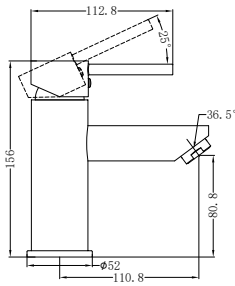

NR250802CH

Dolce Basin Mixer Straight Spout Chrome

Wels Rating: 5 Star, 6L/Min

Wels REG No. T28858

Colours Available:

NR250804CH

Dolce Tall Basin Mixer Chrome

Wels Rating: 5 Star, 6L/Min

Wels REG No. T31050

Colours Available: