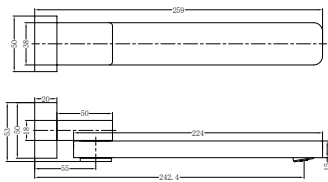

NR206CH

Celia Swivel Bath Spout Only Chrome

Wels Rating: N/A

Colours Available:

NR281303CH

Celia Fixed Bath Spout Only Chrome

Wels Rating: N/A

Colours Available: