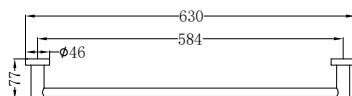

Brushed Gold  
NR1924dBG

Brushed Bronze  
NR1924dBZ

Matte White  
NR1924dMW

**NR1924CH**

Mecca Single Towel Rail 600mm Chrome

Colours Available:

Matte Black  
NR1924MB

Gun Metal  
NR1924GM