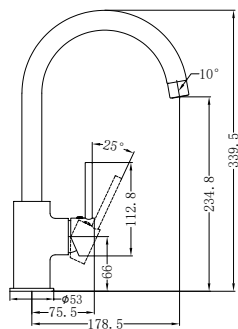

NR250802aCH

Dolce Basin Mixer Stylish Spout Chrome
Wels Rating: 5 Star, 6L/Min
Wels REG No. T28859
Colours Available:

NR250807CH

Dolce Kitchen Mixer Gooseneck Chrome
Wels Rating: 4 Star, 7.5L/Min
Wels REG No. T06930
Colours Available: