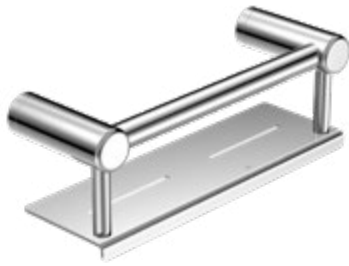

NRCR2512cCH

Mecca Care 25mm Grab Rail With Shelf 300mm Chrome
Colours Available: