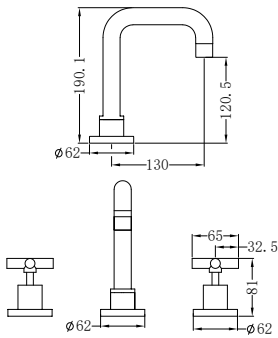

NR201601MB

X Plus Basin Set Matte Black
Wels Rating: 5 Star, 6L/Min
Wels REG No. T35929
Colours Available:

NR201609dMB

X Plus Washing Machine Stops Matte Black
Wels Rating: N/A
Colours Available: