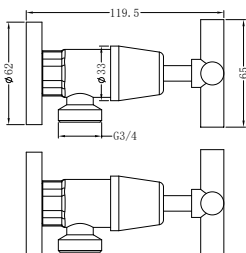

NR201601MB

X Plus Basin Set Matte Black
Wels Rating: 5 Star, 6L/Min
Wels REG No. T35929
Colours Available:

NR201609dMB

X Plus Washing Machine Stops Matte Black
Wels Rating: N/A
Colours Available: