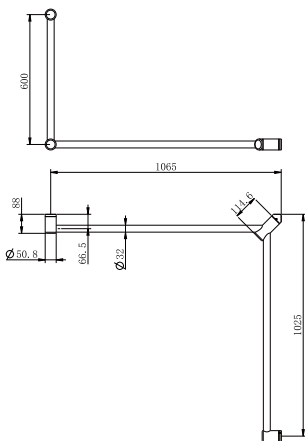

Gun Metal  
NRCR3245aGM

Brushed Nickel  
NRCR3245aBN

Brushed Gold  
NRCR3245aBG

Brushed Bronze  
NRCR3245aBZ

**NRCR3290cCH**

Mecca Care 32mm DDA Toilet Grab Rail Set 90 Degree Continuous  
600x1065x1025mm Chrome  
Colours Available: