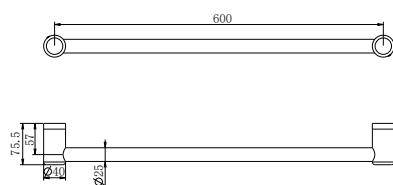

NRCR2518CH

Mecca Care 25mm Grab Rail 450mm Chrome
Colours Available:

NRCR2524CH

Mecca Care 25mm Grab Rail 600mm Chrome
Colours Available: