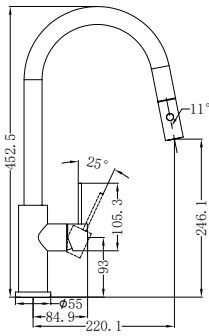

NR221908CH

Mecca Pull Out Sink Mixer With Vegie Spray Function Chrome

Wels Rating: 6 Star, 4.5L/Min

Wels REG No. T41348

Colours Available: