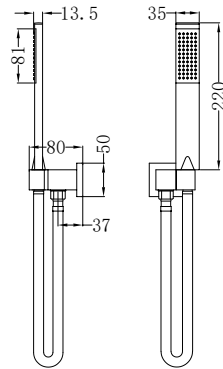

NR309CH

Square Shower On Bracket Chrome

Wels Rating: 3 Star, 8L/Min

Wels REG No. S15519

Colours Available: