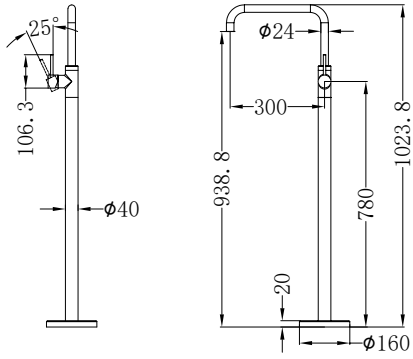

NR221903bCH

Mecca Freestanding Bath Mixer Square Shape Chrome

Wels Rating: N/A

Colours Available: