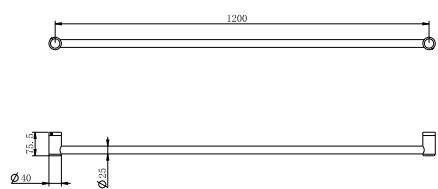

Brushed Gold  
NRCR2530BG

Brushed Bronze  
NRCR2530BZ

**NRCR2548CH**

Mecca Care 25mm Grab Rail 1200mm Chrome  
Colours Available:

Matte Black  
NRCR2548MB

Gun Metal  
NRCR2548GM

Brushed Nickel  
NRCR2548BN

Brushed Gold  
NRCR2548BG