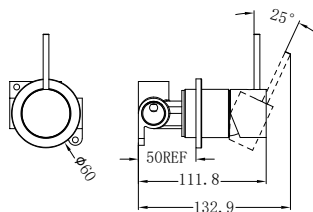

Universal Body

NRUB002AP

Premium 35mm Universal
Shower Mixer Handle Up Body Only

Trim Kit

NR22191jtCH

Mecca Shower Mixer 60mm Handle Up Plate Trim Kits Only Chrome
Wels Rating: N/A
Colours Available:

Whole Set

NR22191jCH

Mecca Shower Mixer 60mm Handle Up Plate Chrome
Wels Rating: N/A
Colours Available: