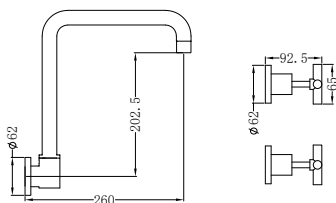

NR201609MB

X Plus Wall Tops Assembly Matte Black
Wels Rating: N/A
Colours Available:

Whole Set