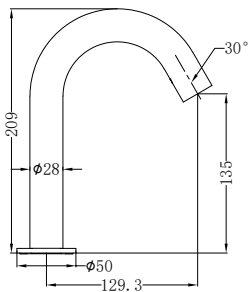

NR401CH

Mecca Wall Mount Sensor Tap Chrome

Wels Rating: 6 Star, 4.5L/Min

Wels REG No. T27564

Colours Available:

NR402CH

Mecca Sensor Tap Chrome

Wels Rating: 6 Star, 6L/Min

Wels REG No. T27672

Colours Available: