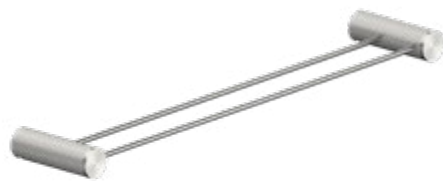

Brushed Gold  
NR2586BG

Brushed Bronze  
NR2586BZ

Graphite  
NR2586GR

**NR2524BN**

Opal Single Towel Rail 600mm Brushed Nickel  
Colours Available:

Brushed Gold  
NR2524BG

Brushed Bronze  
NR2524BZ

Graphite  
NR2524GR