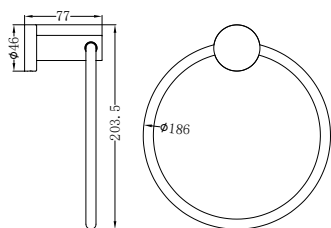

NR1980aCH

Mecca Hand Towel Rail Chrome
Colours Available:

NR1980CH

Mecca Hand Towel Ring Chrome
Colours Available: