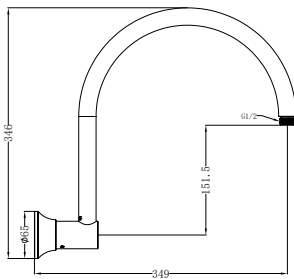

NR506CH

Round Swivel Shower Arm Chrome

Wels Rating: N/A

Colours Available:

NR508CH

York Shower Arm Chrome

Wels Rating: N/A

Colours Available: