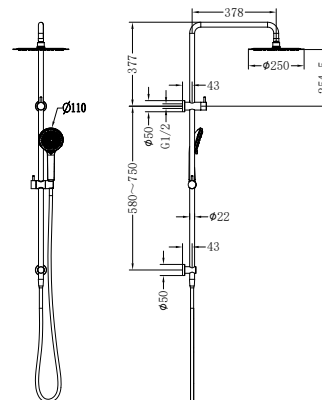

Builder Project Twin Shower
Wels Rating: Overhead Shower 3 Star 8L/Min,
Hand Shower 5 Star 6L/Min
Wels REG No. S17475
Colours Available:

Round Project Twin Shower
Wels Rating: Overhead Shower 3 Star 8L/Min,
Hand Shower 4 Star 7.5L/Min
Wels REG No. S17334
Colours Available: