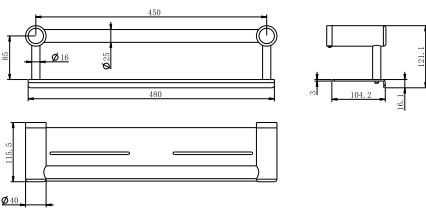

NRCR2512cCH

Mecca Care 25mm Grab Rail With Shelf 300mm Chrome
Colours Available:

NRCR2518cCH

Mecca Care 25mm Grab Rail With Shelf 450mm Chrome
Colours Available: