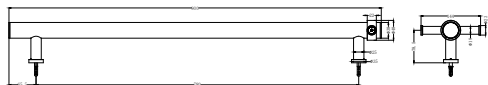

NRV901CH

Non-Heated Vertical Towel Rail 900mm Chrome
Colours Available: