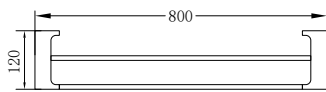

NR8030dCH

Pearl Double Towel Rail 800mm Chrome
Colours Available:

Matte Black
NR8030dMB

Gun Metal
NR8030dGM

NR8087aCH

Pearl Metal Shower Shelf Chrome
Colours Available: