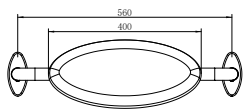

Matte Black
NRCR0001MB