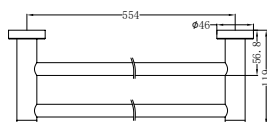

**NR2024dCH**

Classic Double Towel Rail 600mm Chrome  
Colours Available:

Matte Black  
NR2024dMB

Brushed Nickel  
NR2024dBN

**NR2030CH**

Classic Single Towel Rail 800mm Chrome  
Colours Available:

Matte Black  
NR2030MB