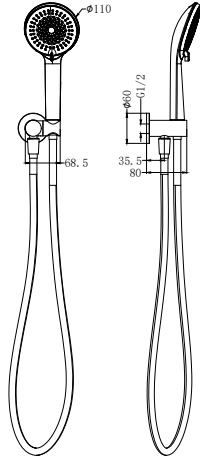

NR320CH

Project Round Shower On Bracket 4 Star Rating Chrome

Wels Rating: 4 Star, 6.5L/Min

Wels REG No. S18001

Colours Available: