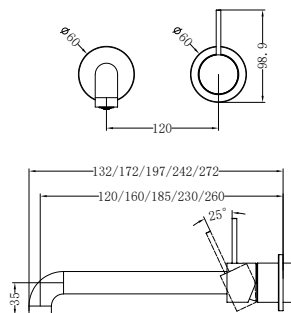

Universal Body

NRUB001AP

Premium 35mm Universal
Wall Basin/Bath Mixer Handle Up Body Only

Trim Kit

NR221910d120tCH / NR221910d160tCH / NR221910d185tCH / NR221910d230tCH/NR221910d260tCH

Mecca Wall Basin/Bath Mixer Separate Back Plate Handle Up
120/160/185/230/260mm Trim Kits Only Chrome
Wels Rating: 5 Star, 6L/Min
Wels REG No. T41853/ T41623/ T41624/ T41625/ T41854
Colours Available:

Matte Black
NR221910d120tMB
NR221910d160tMB
NR221910d185tMB
NR221910d230tMB
NR221910d260tMB

Gun Metal
NR221910d120tGM
NR221910d160tGM
NR221910d185tGM
NR221910d230tGM
NR221910d260tGM

Brushed Nickel
NR221910d120tBN
NR221910d160tBN
NR221910d185tBN
NR221910d230tBN
NR221910d260tBN

Brushed Gold
NR221910d120tBG
NR221910d160tBG
NR221910d185tBG
NR221910d230tBG
NR221910d260tBG

Brushed Bronze
NR221910d120tBZ
NR221910d160tBZ
NR221910d185tBZ
NR221910d230tBZ
NR221910d260tBZ

Matte White
NR221910d120tMW
NR221910d160tMW
NR221910d185tMW
NR221910d230tMW
NR221910d260tMW

Whole Set

NR221910d120CH/NR221910d160CH/NR221910d185CH / NR221910d230CH/NR221910d260CH

Mecca Wall Basin/Bath Mixer Separate Back Plate Handle Up
120/160/185/230/260mm Chrome
Wels Rating: 5 Star, 6L/Min
Wels REG No. T41853/ T41623/ T41624/ T41625/ T41854
Colours Available:

Matte Black
NR221910d120MB
NR221910d160MB
NR221910d185MB
NR221910d230MB
NR221910d260MB

Gun Metal
NR221910d120GM
NR221910d160GM
NR221910d185GM
NR221910d230GM
NR221910d260GM

Brushed Nickel
NR221910d120BN
NR221910d160BN
NR221910d185BN
NR221910d230BN
NR221910d260BN

Brushed Gold
NR221910d120BG
NR221910d160BG
NR221910d185BG
NR221910d230BG
NR221910d260BG

Brushed Bronze
NR221910d120BZ
NR221910d160BZ
NR221910d185BZ
NR221910d230BZ
NR221910d260BZ