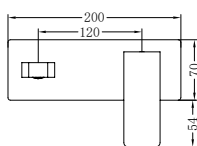

NR301506CH

Celia Kitchen Mixer Builders Range Chrome
Wels Rating: 4 Star, 7.5L/Min
Wels REG No. T29251
Colours Available:

NR301507aCH

Celia Wall Basin/Bath Mixer Chrome
Wels Rating: 5 Star, 5L/Min
Wels REG No. T27686
Colours Available: