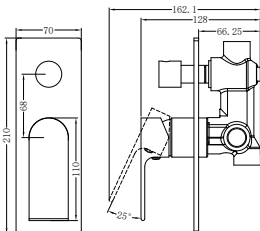

Matte Black  
NR321511aMB

Gun Metal  
NR321511aGM

Brushed Nickel  
NR321511aBN

Brushed Gold  
NR321511aBG

Universal Body

**NRUB003P**

Premium 35mm Universal Shower Mixer With Divertor Body Only

Trim Kit