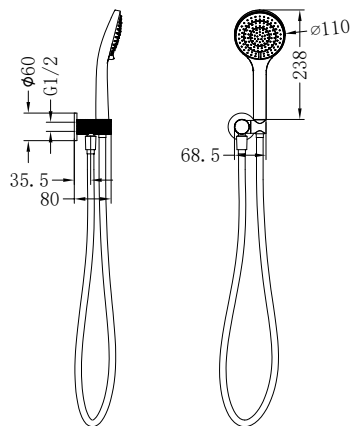

NR251905BG

Opal Shower On Bracket With Air Shower Brushed Gold

Wels Rating: 3 Star, 9L/Min

Wels REG No. S15169

Colours Available: