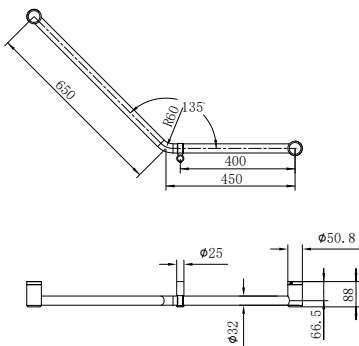

NRCR3245dCH

Mecca Care 32mm Ambulant 45 Degree Bent Tube Grab Rail
450x650mm Chrome
Colours Available: