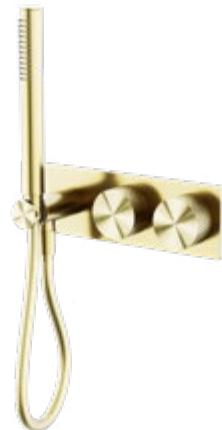

NR252003ctBG

Opal Progressive Shower System Trim Kits Only Brushed Gold

Wels Rating: 3 Star, 8L/Min

Wels REG No. S18042

Colours Available:

Whole Set

NR252003cBG

Opal Progressive Shower System Brushed Gold

Wels Rating: 3 Star, 8L/Min

Wels REG No. S18042

Colours Available: