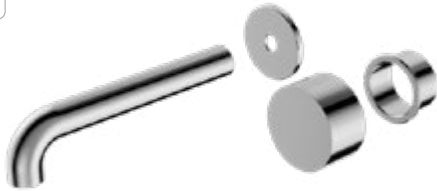

Universal Body

NR29237

Kara/Opal Progressive
Wall Basin Set Body Only

Trim Kit

**NR271907at120CH/NR271907at160CH/NR271907at185CH
/NR271907at230CH/NR271907at260CH**

Kara Progressive Wall Basin/Bath Set 120/160/185/230/260mm
Trim Kits Only Chrome
Wels Rating: 5 Star, 6L/Min
Wels REG No. T41903/ T40549/ T40550/ T40551/ T41904
Colours Available:

Matte Black

NR271907at120MB
NR271907at160MB
NR271907at185MB
NR271907at230MB
NR271907at260MB

Gun Metal

NR271907at120GM
NR271907at160GM
NR271907at185GM
NR271907at230GM
NR271907at260GM

Brushed Nickel

NR271907at120BN
NR271907at160BN
NR271907at185BN
NR271907at230BN
NR271907at260BN

Brushed Gold

NR271907at120BG
NR271907at160BG
NR271907at185BG
NR271907at230BG
NR271907at260BG

Brushed Bronze

NR271907at120BZ
NR271907at160BZ
NR271907at185BZ
NR271907at230BZ
NR271907at260BZ

Whole Set

**NR271907a120CH/NR271907a160CH/NR271907a185CH
/NR271907a230CH/NR271907a260CH**

Kara Progressive Wall Basin/Bath Set
120/160/185/230/260mm Chrome
Wels Rating: 5 Star, 6L/Min
Wels REG No. T41903/ T40549/ T40550/ T40551/ T41904
Colours Available:

Matte Black

NR271907a120MB
NR271907a160MB
NR271907a185MB
NR271907a230MB
NR271907a260MB

Gun Metal

NR271907a120GM
NR271907a160GM
NR271907a185GM
NR271907a230GM
NR271907a260GM

Brushed Nickel

NR271907a120BN
NR271907a160BN
NR271907a185BN
NR271907a230BN
NR271907a260BN

Brushed Gold

NR271907a120BG
NR271907a160BG
NR271907a185BG
NR271907a230BG
NR271907a260BG

Brushed Bronze

NR271907a120BZ
NR271907a160BZ
NR271907a185BZ
NR271907a230BZ
NR271907a260BZ