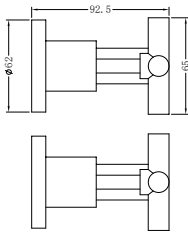

Spout Only

NR201607sMB

X Plus Wall Mounted Swivel Spout Only Matte Black
Wels Rating: 5 Star, 6L/Min
Wels REG No. T35921
Colours Available:

Body Only

NR201609MB

X Plus Wall Tops Assembly Matte Black
Wels Rating: N/A
Colours Available:

Whole Set

NR201607MB

X Plus Wall Kitchen Set Swivel Spout Matte Black
Wels Rating: 5 Star, 6L/Min
Wels REG No. T35921
Colours Available: