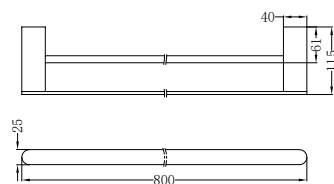

**NR9030dCH**

Bianca Double Towel Rail 800mm Chrome  
Colours Available:

Matte Black  
NR9030dMB

Gun Metal  
NR9030dGM

Brushed Nickel  
NR9030dBN

Brushed Gold  
NR9030dBG

**NR9087aCH**

Bianca Metal Shower Shelf Chrome  
Colours Available: