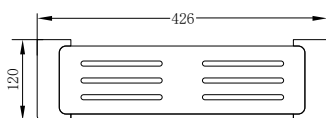

NR8030dCH

Pearl Double Towel Rail 800mm Chrome
Colours Available:

Matte Black
NR8030dMB

Gun Metal
NR8030dGM

NR8087aCH

Pearl Metal Shower Shelf Chrome
Colours Available: