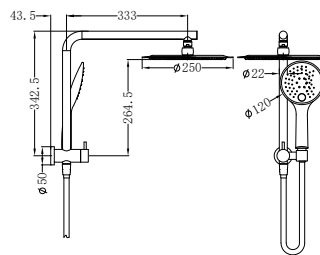

Matte Black  
NR280705fMB

Gun Metal  
NR280705fGM

Brushed Nickel  
NR280705fBN

**NR250805bCH**

Mecca 2 In 1 Twin Shower Chrome  
 Wels Rating: Overhead Shower 3 Star 8L/Min,  
 Hand Shower Not Star Rated 5.5L/Min  
 Wels REG No. S17514  
 Colours Available: