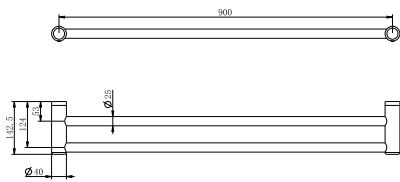

Matte Black  
NRCR2524dMB

Gun Metal  
NRCR2524dGM

Brushed Nickel  
NRCR2524dBN

Brushed Gold  
NRCR2524dBG

Brushed Bronze  
NRCR2524dBZ

**NRCR2530dCH**

Mecca Care 25mm Double Towel Grab Rail 900mm Chrome  
Colours Available: