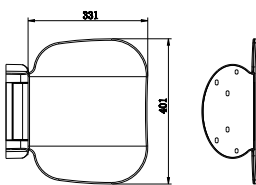

NRCR0002CH

Mecca Care Shower Seat 960×330mm Chrome
Colours Available:

NRCR0003CH

Mecca Care Shower Seat 400×330mm Chrome
Colours Available: