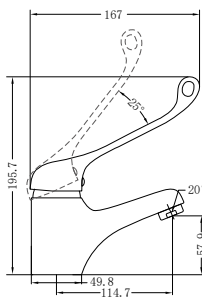

NR110001dCH

Classic Care Basin Mixer Chrome
Wels Rating: 4 Star, 7.5L/Min
Wels REG No. T34938
Colours Available: