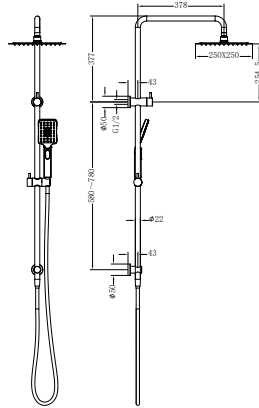

Matte Black  
NR232105eMB

Gun Metal  
NR232105eGM

Brushed Nickel  
NR232105eBN

Brushed Gold  
NR232105eBG

**NR280705csCH**

Dolce Round Twin Shower With Slim Hand Shower Chrome  
 Wels Rating: Overhead Shower 3 Star 9L/Min,  
 Hand Shower 3 Star 9L/Min  
 Wels REG No. S17330  
 Colours Available: