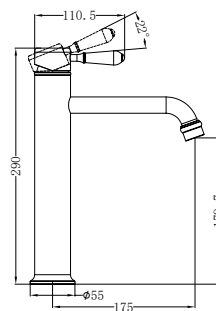

NR692101a03CH

York Straight Tall Basin Mixer With Black Porcelain Lever Chrome
Wels Rating: 5 Star, 6L/Min
Wels REG No. T42736
Colours Available: