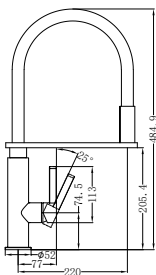

NR221707CH

Rit Pull Out Sink Mixer Chrome

Wels Rating: 5 Star, 6L/Min

Wels REG No. T31296

Colours Available: