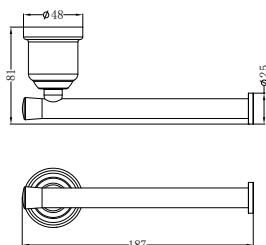

York  
Robe Hook

**NR6986CH**

York Toilet Roll Holder Chrome  
Colours Available:

Matte Black  
NR6986MB

Aged Brass  
NR6986AB

**NR6924CH**

York Single Towel Rail 600mm Chrome  
Colours Available:

Matte Black  
NR6924MB