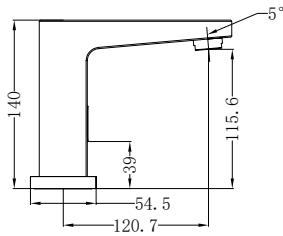

NR405CH

Mecca Wall Mount Sensor Tap 80mm Plate Matte Black
Wels Rating: 6 Star, 6L/Min
Wels REG No. T42684
Colours Available: