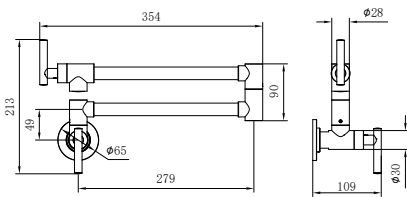

NR162203BN

ZEN 316L Stainless Steel Pot Filler Brushed Nickel

Wels Rating: 3 Star, 9L/Min

Wels REG No. T41712

Colours Available: