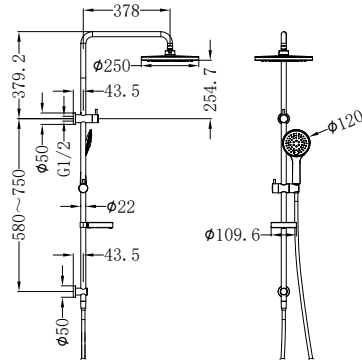

Gun Metal
NR232105dGM

Brushed Gold
NR232105dBG

Round Project Twin Shower
Wels Rating: Overhead Shower 3 Star 8L/Min,
Hand Shower 4 Star 7.5L/Min
Wels REG No. S17334
Colours Available: