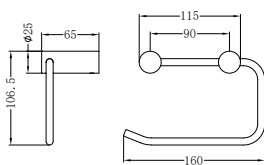

NR2381CH

New Mecca Soap Dish Holder Chrome
Colours Available:

NR2386CH

New Mecca Toilet Roll Holder Chrome
Colours Available: