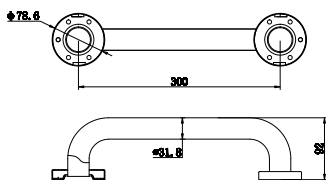

Matte Black
NRCR01300MB