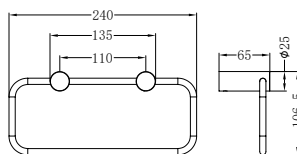

NR2380CH

New Mecca Hand Towel Rail Chrome
Colours Available:

NR2380aCH

New Mecca Towel Ring Chrome
Colours Available: