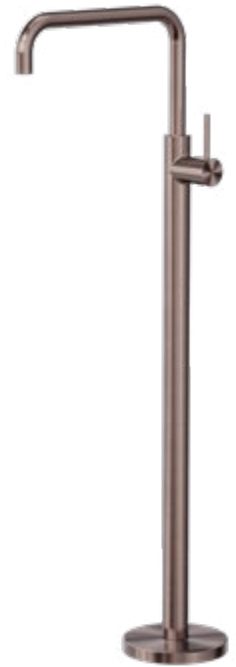

Matte White
NR210903a01MW