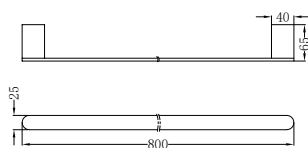

Brushed Nickel  
NR9024dBN

Brushed Gold  
NR9024dBG

**NR9030CH**

Bianca Single Towel Rail 800mm Chrome  
Colours Available:

Matte Black  
NR9030MB

Gun Metal  
NR9030GM

Brushed Nickel  
NR9030BN

Brushed Gold  
NR9030BG