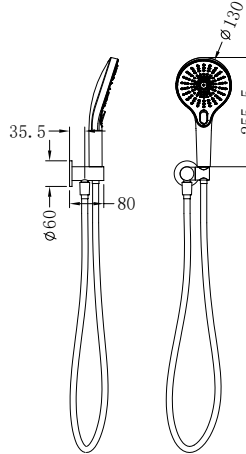

Brushed Gold  
NR221905BG

Matte White  
NR221905MW

Shower Angle  
Adjustable

**NR221905cGM**

Mecca Shower On Bracket Gun Metal

Wels Rating: 3 Star, 9L/Min

Wels REG No. S15224

Colours Available: