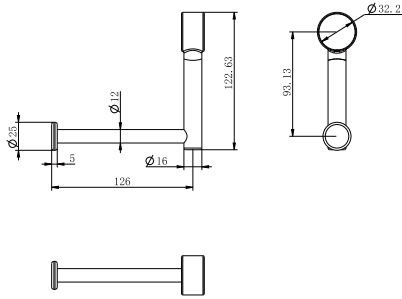

NRCR3286tCH

Mecca Care Add On Toilet Roll Holder Chrome
Colours Available:

NRCR3212CH

Mecca Care 32mm Grab Rail 300mm Chrome
Colours Available: