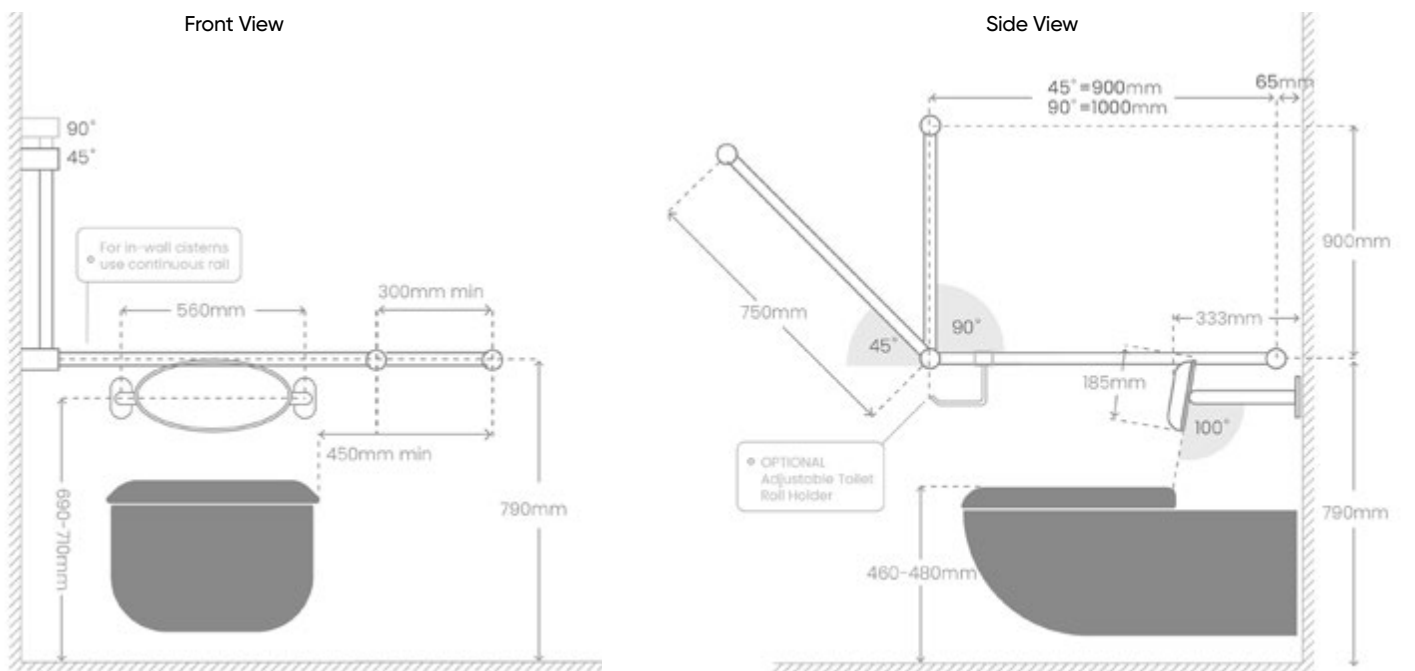

# DDA Wheelchair Accessible Shower

Front View

Side View

**NRCR3290wCH**

Mecca Care 32mm Wrap Around Corner Grab Rail 600x600mm Chrome

Colours Available:

Matte Black  
NRCR3290wMB

Gun Metal  
NRCR3290wGM