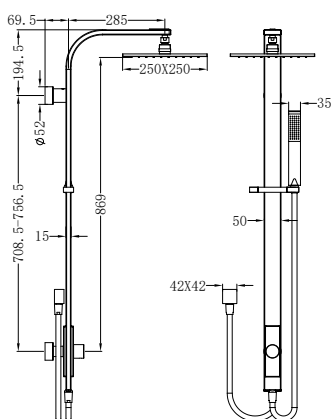

NR281305dCH

Astra Rain Square Twin Shower Double Hose Chrome
Wels Rating: Overhead Shower Not Star Rated 7.5L/Min,
Hand Shower Not Star Rated 7.5L/Min
Wels REG No. S17446
Colours Available: