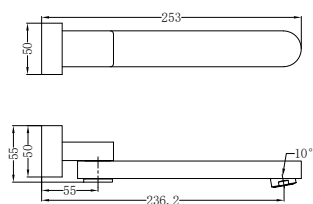

NR207CH

Bianca Swivel Bath Spout Only Chrome

Wels Rating: N/A

Colours Available:

NR321503CH

Bianca Fixed Basin/Bath Spout Only 200mm Chrome

Wels Rating: N/A

Colours Available: