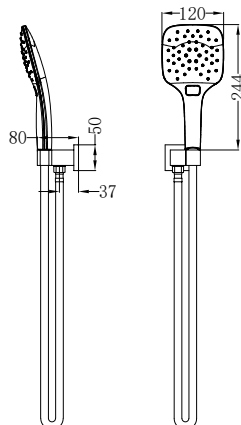

Shower Angle Adjustable

Rain 3 Function Shower On Bracket
Wels Rating: 3 Star, 9L/Min
Wels REG No. S16143
Colours Available:

Shower Angle Adjustable

Rain Square 3 Function Shower On Bracket
Wels Rating: 3 Star, 9L/Min
Wels REG No. S16164
Colours Available: