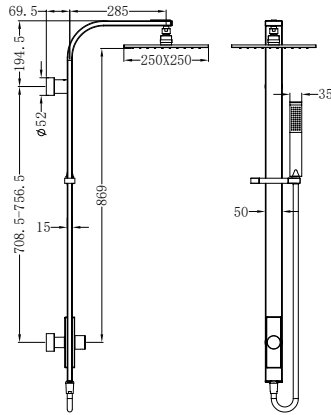

NR281305cCH

Astra Rain Square Twin Shower Single Hose Chrome
Wels Rating: Overhead Shower Not Star Rated 7.5L/Min,
Hand Shower Not Star Rated 7.5L/Min
Wels REG No. S17445
Colours Available: