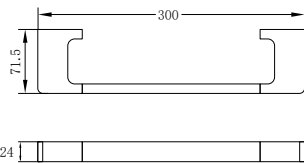

NR8086CH

Pearl Toilet Roll Holder Chrome
Colours Available:

Matte Black
NR8086MB

Gun Metal
NR8086GM

NR8080CH

Pearl Hand Towel Rail Chrome
Colours Available:

NR8081CH

Pearl Soap Dish Holder Chrome
Colours Available: