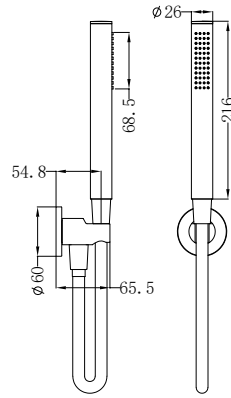

NR307CH

Slim Shower On Bracket Chrome

Wels Rating: 4 Star, 7.5L/Min

Wels REG No. S16137

Colours Available: