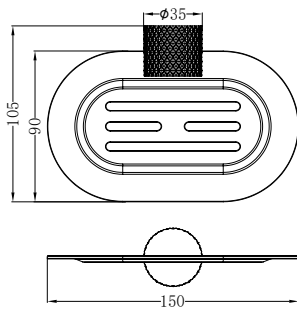

NR2581BN

Opal Soap Dish Holder Brushed Nickel
Colours Available:

NR2587aBN

Opal Metal Shower Shelf Brushed Nickel
Colours Available: