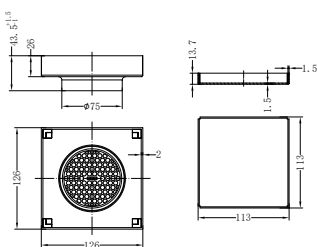

NRFW006MB

100mm Square Tile Insert Floor Waste 50mm Outlet Matte Black

Colours Available:

NRFW007MB

130mm Square Tile Insert Floor Waste 80mm Outlet Matte Black

Colours Available: