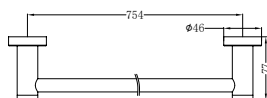

**NR2024dCH**

Classic Double Towel Rail 600mm Chrome  
Colours Available:

Matte Black  
NR2024dMB

Brushed Nickel  
NR2024dBN

**NR2030CH**

Classic Single Towel Rail 800mm Chrome  
Colours Available:

Matte Black  
NR2030MB