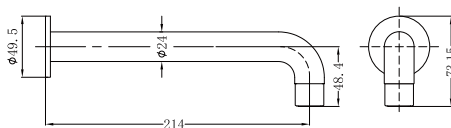

NR110003CH

Classic Bath Outlet Chrome
Wels Rating: N/A
Colours Available:

NR19471CH

Classic All Direction Shower Head Chrome
Wels Rating: 3 Star, 9L/Min
Wels REG No. S11571
Colours Available:

NR2082CH

Classic Robe Hook Chrome
Colours Available: