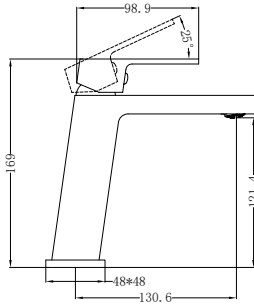

NR301501CH

Celia Basin Mixer Angle Spout Chrome

Wels Rating: 5 Star, 5L/Min

Wels REG No. T27680

Colours Available:

NR301502CH

Celia Basin Mixer Builders Range Chrome

Wels Rating: 5 Star, 6L/Min

Wels REG No. T29262

Colours Available: