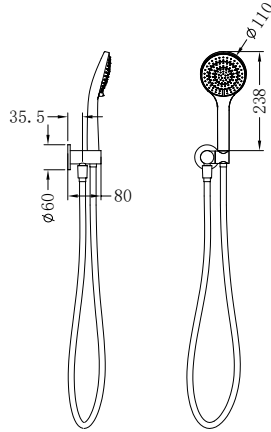

Graphite  
NR251905cGR

**NR221905CH**

Mecca Shower On Bracket With Air Shower Chrome

Wels Rating: 3 Star, 9L/Min

Wels REG No. S15168

Colours Available:

Matte Black  
NR221905MB

Brushed Nickel  
NR221905BN