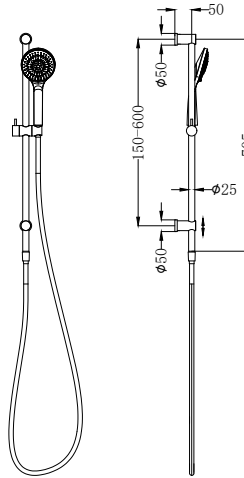

Colours Available:

**NR221905aCH**

Mecca Shower Rail With Air Shower Chrome

Wels Rating: 3 Star, 9L/Min

Wels REG No. S15218

Colours Available:

Matte Black  
NR221905aMB

Brushed Nickel  
NR221905aBN