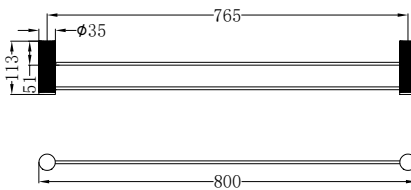

Brushed Gold  
NR2530BG

Brushed Bronze  
NR2530BZ

Graphite  
NR2530GR

**NR2530dBN**

Opal Double Towel Rail 800mm Brushed Nickel  
Colours Available:

Brushed Gold  
NR2530dBG

Brushed Bronze  
NR2530dBZ

Graphite  
NR2530dGR