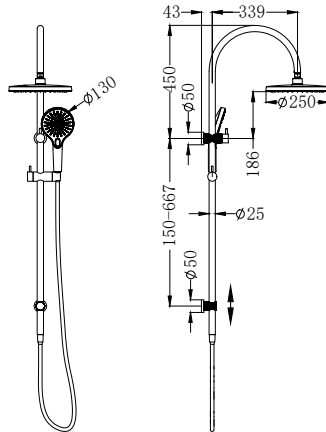

NR251905eBN

Opal Twin Shower Brushed Nickel

Wels Rating: Overhead Shower 3 Star 9L/Min, Hand Shower 3 Star 9L/Min

Wels REG No. S17338

Colours Available: