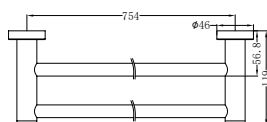

Matte Black
NR2030dMB