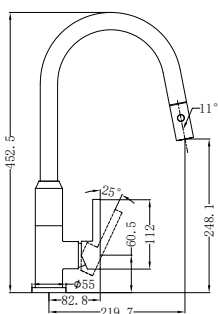

NR231708CH

Pearl Pull Out Sink Mixer With Vegie Spray Function Chrome
Wels Rating: 6 Star, 4.5L/Min
Wels REG No. T41358
Colours Available: