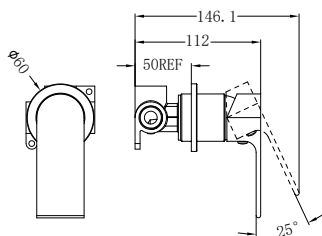

**NR321511hCH**

Bianca Shower Mixer 60mm Plate Chrome  
Wels Rating: N/A  
Colours Available:

Matte Black  
NR321511hMB

Gun Metal  
NR321511hGM

Brushed Nickel  
NR321511hBN

Brushed Gold  
NR321511hBG

Universal Body