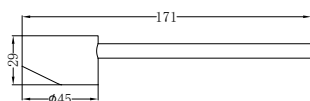

NR503069CH

Dolce Care Handle Only Chrome

Wels Rating: N/A

Colours Available: