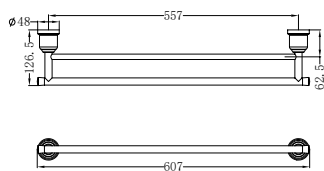

Matte Black
NR6924dMB

Aged Brass
NR6924dAB