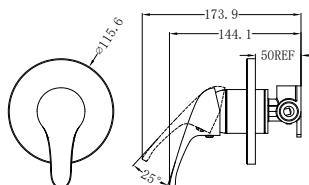

NR110009CH

Classic Shower Mixer Chrome
Wels Rating: N/A
Colours Available: