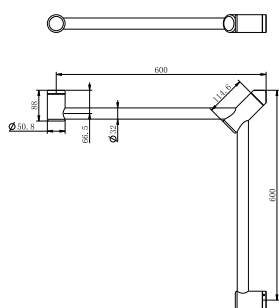

# DDA Wheelchair Accessible Shower

Front View

Side View

**NRCR3290wCH**

Mecca Care 32mm Wrap Around Corner Grab Rail 600x600mm Chrome

Colours Available:

Matte Black  
NRCR3290wMB

Gun Metal  
NRCR3290wGM