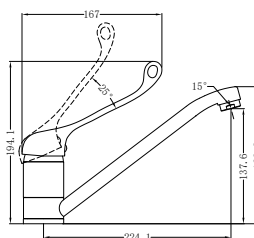

NR110007dCH

Classic Care Sink Mixer Chrome
Wels Rating: 4 Star, 7.5L/Min
Wels REG No. T34940
Colours Available: