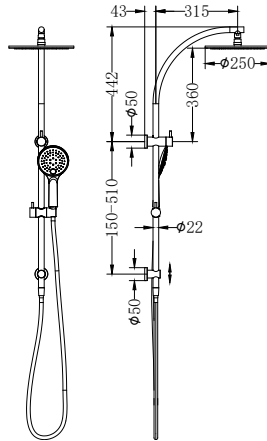

NR280705eCH

Dolce Twin Shower Chrome
Wels Rating: Overhead Shower 3 Star 8L/Min,
Hand Shower Not Star Rated 5.5L/Min
Wels REG No. S17454
Colours Available: