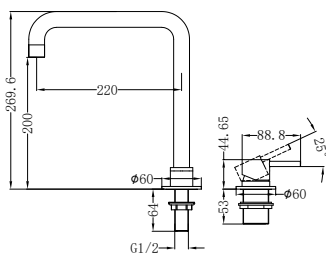

NR221901cCH

Mecca Hob Basin Mixer Square Swivel Spout Chrome
Wels Rating: 6 Star, 4.5L/Min
Wels REG No. T35402
Colours Available:

NR221907CH

Mecca Kitchen Mixer Chrome
Wels Rating: 6 Star, 4.5L/Min
Wels REG No. T34964
Colours Available: