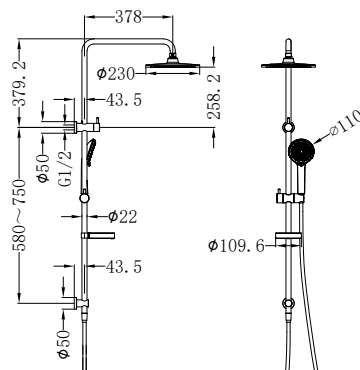

NR232105MB

Builder Project Twin Shower Set Matte Black
Wels Rating: Overhead Shower 4 Star 7.5L/Min,
Hand Shower 4 Star 7.5L/Min
Wels REG No. S17412
Colours Available: