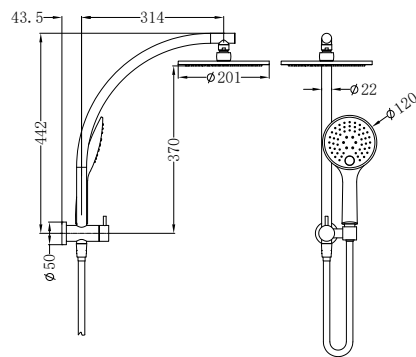

NR280705fCH

Dolce 2 In 1 Twin Shower Chrome
Wels Rating: Overhead Shower 3 Star 8L/Min,
Hand Shower Not Star Rated 5.5L/Min
Wels REG No. S17455
Colours Available: