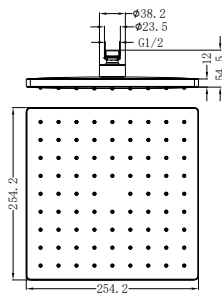

NRROB1202CH

300mm Square Shower Head Chrome

Wels Rating: 3 Star, 9L/Min

Wels REG No. S16686

Colours Available:

NR508089CH

250mm ABS Square Shower Head Chrome

Wels Rating: 3 Star, 9L/Min

Wels REG No. S16424

Colours Available: