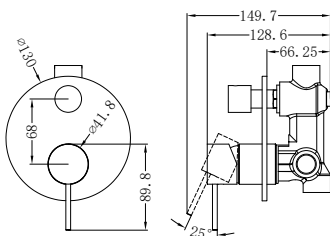

Universal Body

NRUB003P

Premium 35mm Universal Shower Mixer With Divertor Body Only

Trim Kit

NR22191atCH

Mecca Shower Mixer With Divertor Trim Kits Only Chrome
Wels Rating: N/A
Colours Available:

Whole Set

NR22191aCH

Mecca Shower Mixer With Divertor Chrome
Wels Rating: N/A
Colours Available: