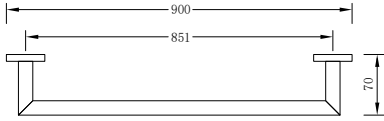

NR3630dICH

Dolce Double Towel Rail 900mm Chrome
Colours Available: