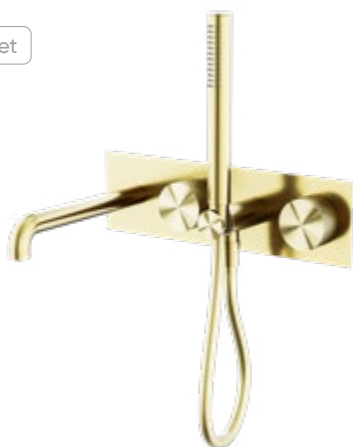

Whole Set

**NR252003a230BG/NR252003a250BG**

Opal Progressive Shower System With Spout 230mm/250mm Brushed Gold

Wels Rating: 3 Star, 8L/Min

Wels REG No. S18030/ S18046

Colours Available:

**Brushed Nickel**  
NR252003a230BN  
NR252003a250BN