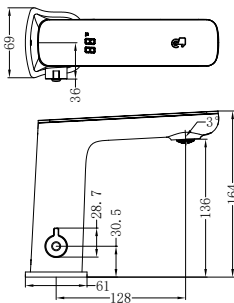

NR222102CH

Claudia Sensor Mixer With White Top Display Chrome
Wels Rating: 6 Star, 5L/Min
Wels REG No. T40943
Colours Available: