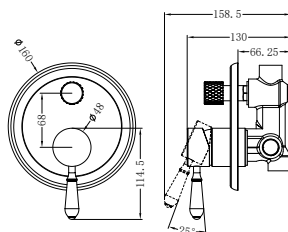

NR692109a03CH

York Shower Mixer With Divertor With Black Porcelain Lever Chrome
Wels Rating: N/A
Colours Available: