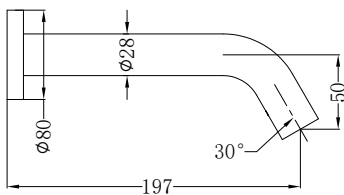

NR403CH

Bianca Sensor Tap Chrome
Wels Rating: 6 Star, 6L/Min
Wels REG No. T27671
Colours Available:

NR405CH

Mecca Wall Mount Sensor Tap 80mm Plate Matte Black
Wels Rating: 6 Star, 6L/Min
Wels REG No. T42684
Colours Available: