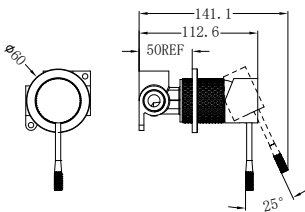

Colours Available:

Brushed Gold  
NR251909BG

Brushed Bronze  
NR251909BZ

Graphite  
NR251909GR

**NR251909hBN**

Opal Shower Mixer 60mm Plate Brushed Nickel

Wels Rating: N/A

Colours Available: