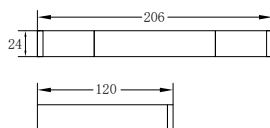

NR8086CH

Pearl Toilet Roll Holder Chrome
Colours Available:

Matte Black
NR8086MB

Gun Metal
NR8086GM

NR8080CH

Pearl Hand Towel Rail Chrome
Colours Available:

NR8081CH

Pearl Soap Dish Holder Chrome
Colours Available: