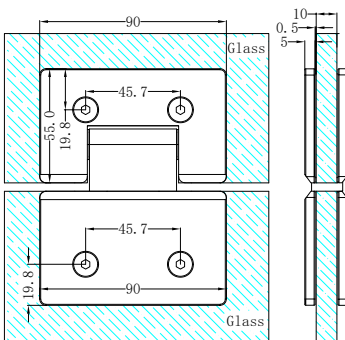

NRSH101aCH

90 Degree Glass To Wall Shower Hinge 10mm Glass Chrome

Colours Available:

NRSH102aCH

180 Degree Glass To Glass Shower Hinge 10mm Glass Chrome

Colours Available: