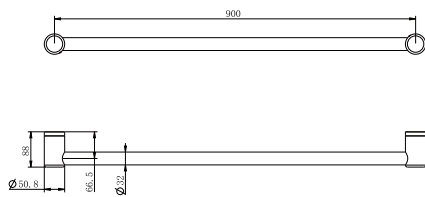

Mecca Care 32mm Grab Rail 600mm Chrome  
Colours Available:

Matte Black  
NRCR3224MB

Gun Metal  
NRCR3224GM

Brushed Nickel  
NRCR3224BN

Brushed Gold  
NRCR3224BG

Brushed Bronze  
NRCR3224BZ

**NRCR3230CH**

Mecca Care 32mm Grab Rail 900mm Chrome  
Colours Available: