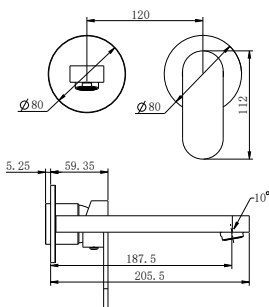

Universal Body

NRUB001

Project 35mm Universal
Wall Basin/Bath Mixer Body Only

Trim Kit

NR301310btCH

Ecco Wall Basin/Bath Mixer Separate Back Plate Trim Kits Only Chrome
Wels Rating: 4 Star, 7.5L/Min
Wels REG No. T41773
Colours Available:

Whole Set

NR301310bCH

Ecco Wall Basin/Bath Mixer Separate Back Plate Chrome
Wels Rating: 4 Star, 7.5L/Min
Wels REG No. T41773
Colours Available: