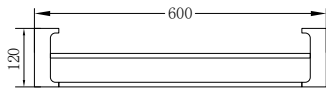

**NR8024CH**

Pearl Single Towel Rail 600mm Chrome  
Colours Available:

Matte Black  
NR8024MB

Gun Metal  
NR8024GM

**NR8024dCH**

Pearl Double Towel Rail 600mm Chrome  
Colours Available:

Matte Black  
NR8024dMB