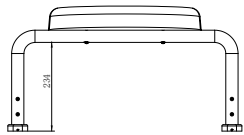

Matte Black
NRCR0001MB