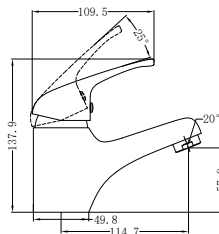

NR110001CH

Classic Basin Mixer Chrome
Wels Rating: 4 Star, 7.5L/Min
Wels REG No. T06931
Colours Available: