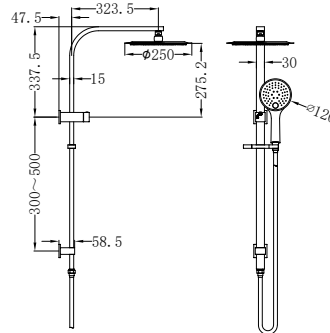

Matte Black  
NR250805aMB

Gun Metal  
NR250805aGM

Brushed Nickel  
NR250805aBN

Brushed Gold  
NR250805aBG

**NR250805cCH**

Bianca Twin Shower Chrome  
 Wels Rating: Overhead Shower Not Star Rated 7.5L/Min,  
 Hand Shower Not Star Rated 7.5L/Min  
 Wels REG No. S17515  
 Colours Available: