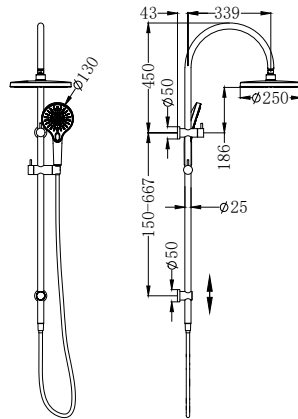

NR221905eGM

Mecca Twin Shower Gun Metal

Wels Rating: Overhead Shower 3 Star 9L/Min, Hand Shower 3 Star 9L/Min

Wels REG No. S17337

Colours Available: