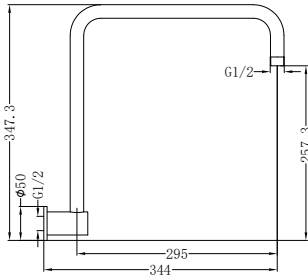

NR506CH

Round Swivel Shower Arm Chrome

Wels Rating: N/A

Colours Available:

NR508CH

York Shower Arm Chrome

Wels Rating: N/A

Colours Available: