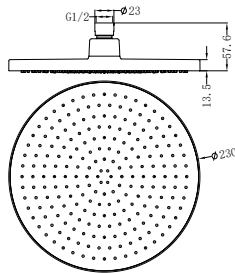

NR508076CH

230mm Air Shower Head Chrome

Wels Rating: 3 Star, 9L/Min

Wels REG No. S17296

Colours Available: