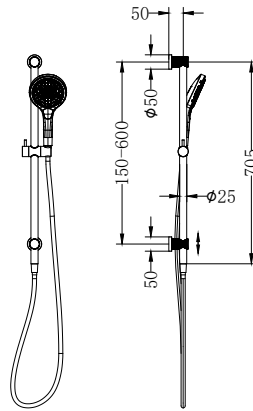

NR251905gBN

Opal Shower Rail With Air Shower II Brushed Nickel

Wels Rating: 3 Star, 9L/Min

Wels REG No. S17301

Colours Available: