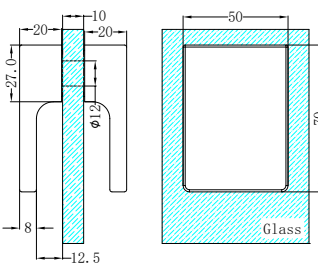

NRSH301aCH

Round Shower Knob Chrome
Colours Available:

NRSH302aCH

Square Shower Knob Handle Chrome
Colours Available: