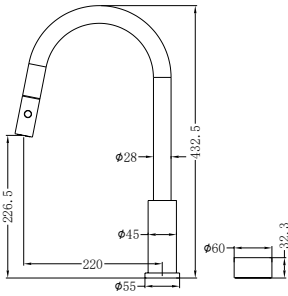

NR271908CH

Kara Progressive Pull Out Kitchen Set Chrome

Wels Rating: 6 Star, 4.5L/Min

Wels REG No. T41357

Colours Available: