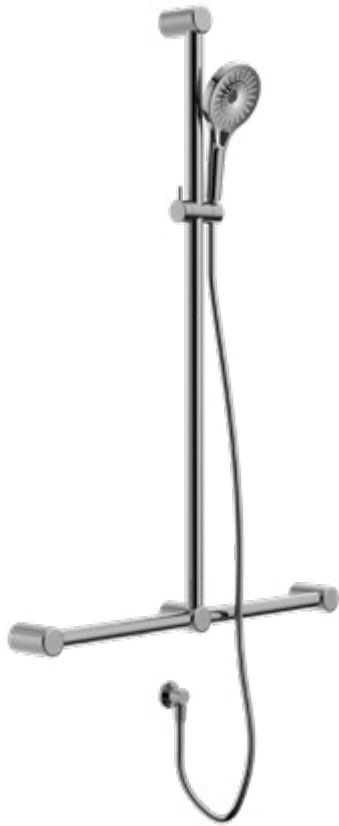

Gun Metal  
NRCS005GM

Brushed Nickel  
NRCS005BN

Brushed Gold  
NRCS005BG

Brushed Bronze  
NRCS005BZ

**NRCS006CH**

Mecca Care 32mm T Bar Grab Rail And Adjustable Shower Set

1100x750mm Chrome

Wels Rating: 3 Star, 9L/Min