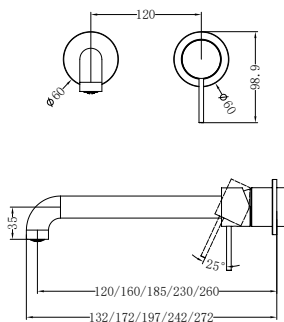

Matte White

NR221910c120MW
NR221910c160MW
NR221910c185MW
NR221910c230MW
NR221910c260MW