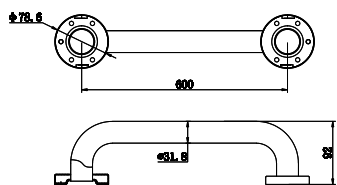

Matte Black
NRCR01600MB