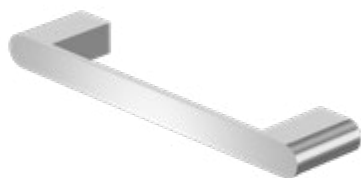

NR9080CH

Bianca Hand Towel Rail Chrome
Colours Available: