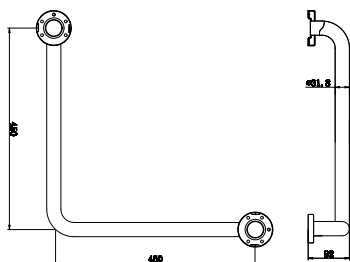

NRCR02CH

Classic Care SS304 450x450 Right Angle Grab Bar (Concealed Fixing) Chrome
Colours Available: