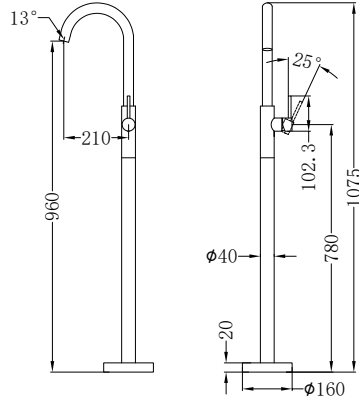

NR210903a01CH

Mecca Freestanding Bath Mixer Chrome

Wels Rating: N/A

Colours Available: