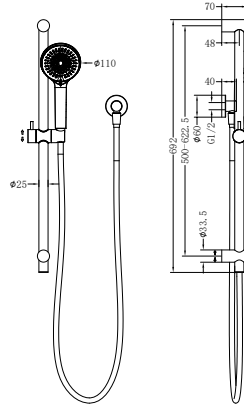

NR319CH

Round Metal Project Shower Rail 4 Star Rating Chrome

Wels Rating: 4 Star, 6.5L/Min

Wels REG No. S18000

Colours Available: