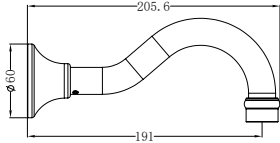

NR692103CH

York Basin/Bath Spout Only Chrome

Wels Rating: N/A

Colours Available: