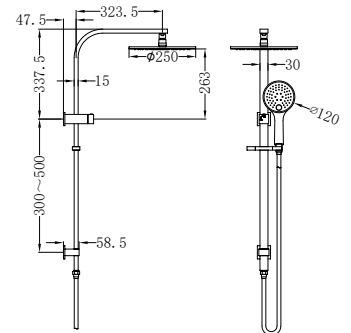

Brushed Gold
NR250805aBG

NR250805cMB / NR250805cGM
NR250805cBN / NR250805cBG

Bianca Twin Shower
Wels Rating: Overhead Shower 4 Star, 7.5L/Min, Hand Shower 4 Star, 7.5L/Min
Wels REG No. S17424
Colours Available: