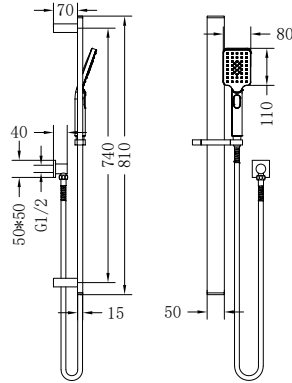

Brushed Gold  
NR221905aBG

Matte White  
NR221905aMW

**NR316CH**

Celia New Shower Rail Chrome

Wels Rating: 5 Star, 6L/Min

Wels REG No. S15610

Colours Available:

Matte Black  
NR316MB