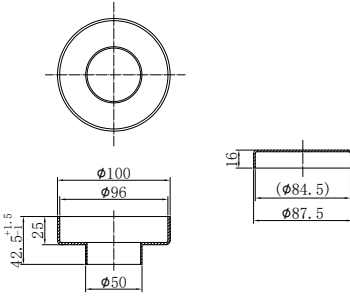

NRFW003CH

100mm Round Tile Insert Floor Waste 50mm Outlet Chrome

Colours Available: