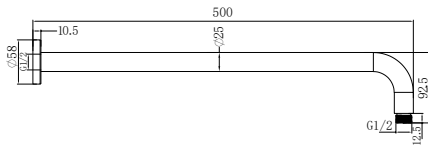

NR502LCH

Round Shower Arm 500mm Length Chrome

Wels Rating: N/A

Colours Available:

NR503100CH/NR503150CH/NR503300CH / NR503450CH/ NR503600CH

Round Ceiling Arm 100/150/300/450/600mm Length Chrome

Wels Rating: N/A

Colours Available: