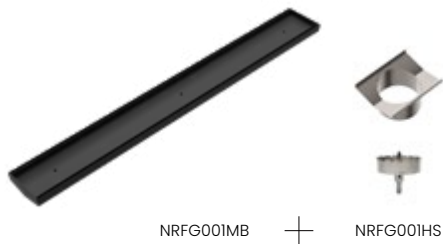

**NRFW008MB**

130mm Square Tile Insert Floor Waste 100mm Outlet Matte Black  
Colours Available:

Gun Metal  
NRFW008GM

Brushed Nickel  
NRFW008BN

Brushed Gold  
NRFW008BG

Brushed Bronze  
NRFW008BZ

NRFG001MB + NRFG001HS