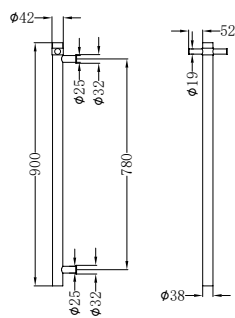

NR190002hBG

Heated Towel Ladder Brushed Gold

Colours Available:

NRV900hBG

Heated Vertical Towel Rail Brushed Gold

Colours Available: