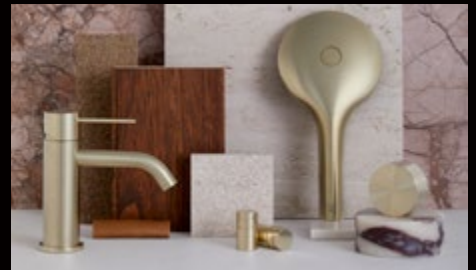

Mecca
Collection