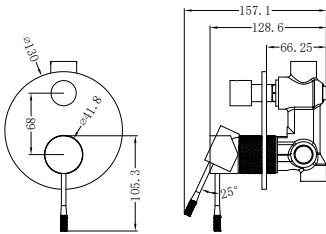

NR251909aBN

Opal Shower Mixer With Divertor Brushed Nickel

Wels Rating: N/A

Colours Available:

NR251909eBN

Opal Shower Mixer With Divertor Separate Plate Brushed Nickel

Wels Rating: N/A

Colours Available: