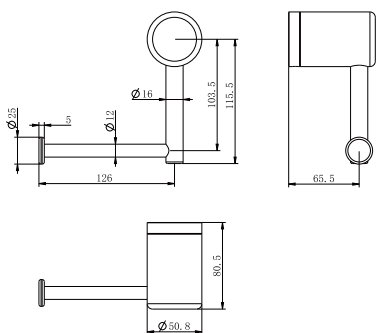

NRCR3245cCH

Mecca Care 32mm DDA Toilet Grab Rail Set 45 Degree Continuous
750x965x1025mm Chrome
Colours Available:

Matte Black
NRCR3245cMB

Gun Metal
NRCR3245cGM

Brushed Nickel
NRCR3245cBN

Brushed Gold
NRCR3245cBG

Brushed Bronze
NRCR3245cBZ

NRCR3286CH

Mecca Care Heavy Duty Toilet Roll Holder Chrome
Colours Available: