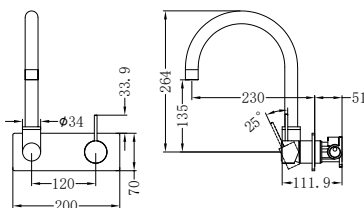

Universal Body

NRUB001AP

Premium 35mm Universal
Wall Basin/Bath Mixer Handle Up Body Only

Trim Kit

NR221910ptCH

Mecca Wall Basin/Bath Mixer Swivel Spout Handle Up Trim Kits Only Chrome
Wels Rating: 5 Star, 6L/Min
Wels REG No. T41599
Colours Available:

Whole Set

NR221910pCH

Mecca Wall Basin/Bath Mixer Swivel Spout Handle Up Chrome
Wels Rating: 5 Star, 6L/Min
Wels REG No. T41599
Colours Available: