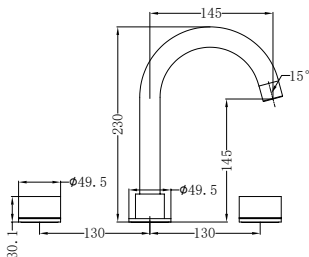

Spout Only

NR211701sCH

Kara Basin Set Spout Only Chrome
Wels Rating: 5 Star, 6L/Min
Wels REG No. T30972

Body Only

NR2117bCH

Kara Basin/Kitchen/Bath Set Body Only Chrome
Wels Rating: N/A

Whole Set

NR211701CH

Kara Basin Set Chrome
Wels Rating: 5 Star, 6L/Min
Wels REG No. T30972
Colours Available: