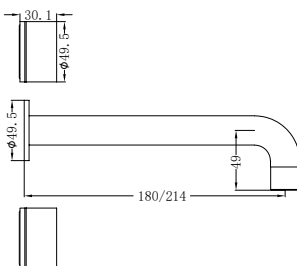

Spout Only

NR211707a180sCH/NR211707a217sCH

Kara Wall Basin Set Spout Only 180mm/215mm Chrome
Wels Rating: 5 Star, 6L/Min
Wels REG No. T41689/ T41690

Body Only

NR211709CH

Kara Wall Top Assemblies Chrome
Wels Rating: N/A

Whole Set

NR211707a180CH/NR211707a217CH

Kara Wall Basin Set 180mm/215mm Chrome
Wels Rating: 5 Star, 6L/Min
Wels REG No. T41689/ T41690
Colours Available: