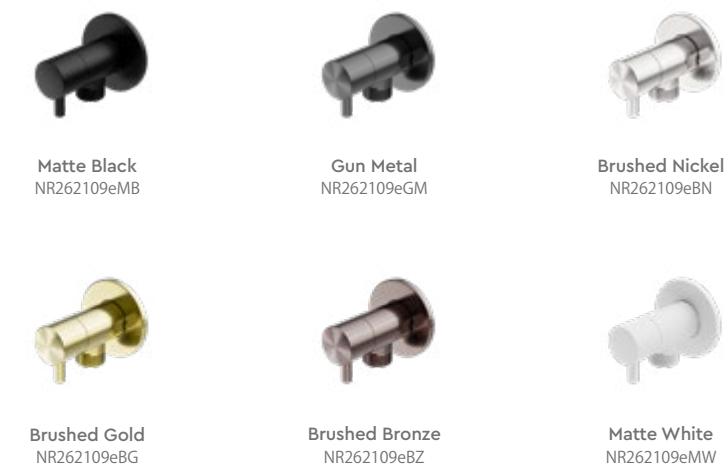

**Brushed Bronze**  
NRV900hBZ

**Graphite**  
NRV900hGR

**Matte White**  
NRV900hMW

**NR190001CH**

Non-Heated Towel Ladder Chrome  
Colours Available:

Matte Black  
NR190001MB

Gun Metal  
NR190001GM

Brushed Nickel  
NR190001BN

Mini Cistern Stop Chrome  
Colours Available:

**NRA706CH**

Universal Pop Up Waste Chrome  
Colours Available:

Matte Black  
NRA706MB

Gun Metal  
NRA706GM

Brushed Nickel  
NRA706BN

Brushed Gold  
NRA706BG

Brushed Bronze  
NRA706BZ