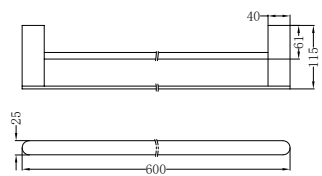

NR9024CH

Bianca Single Towel Rail 600mm Chrome
Colours Available:

NR9024dCH

Bianca Double Towel Rail 600mm Chrome
Colours Available: