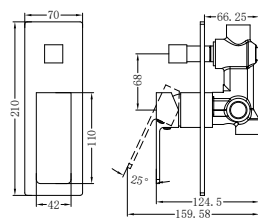

NR301509CH

Celia Shower Mixer Chrome

Wels Rating: N/A

Colours Available:

NR301509aCH

Celia Shower Mixer With Divertor Chrome

Wels Rating: N/A

Colours Available: