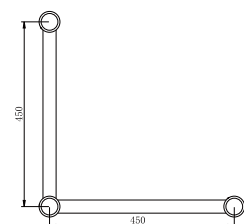

NRCR3290CH

Mecca Care 32mm DDA Grab Rail Set 90 Degree 600x1000mm Chrome

Colours Available:

NRCR3290aCH

Mecca Care 32mm Ambulant Toilet Grab Rail 90 Degree 450x450mm Chrome

Colours Available: