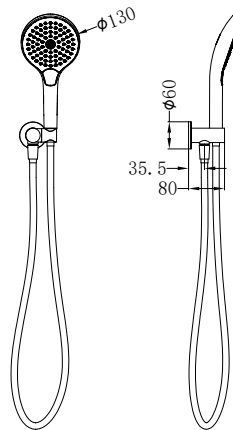

Shower Angle Adjustable

**NR221905fCH**

Mecca Shower On Bracket With Air Shower II Chrome

Wels Rating: 3 Star, 9L/Min

Wels REG No. S17298

Colours Available:

Matte Black  
NR221905fMB

Gun Metal  
NR221905fGM