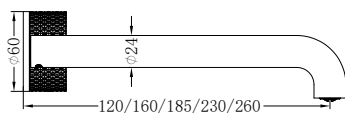

Brushed Nickel
NR252007a120BN
NR252007a160BN
NR252007a185BN
NR252007a230BN
NR252007a260BN