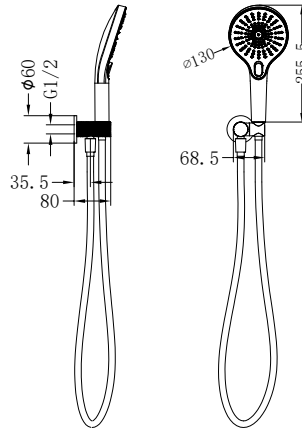

Shower Angle  
Adjustable

**NR251905cBN**

Opal Shower On Bracket Brushed Nickel

Wels Rating: 3 Star, 9L/Min

Wels REG No. S15225

Colours Available:

Brushed Gold  
NR251905cBG

Brushed Bronze  
NR251905cBZ