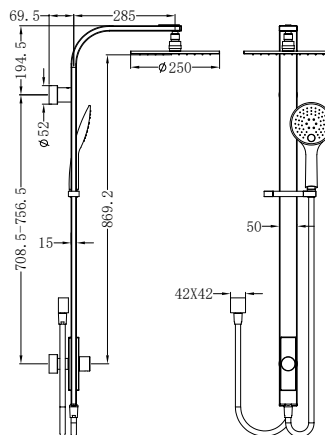

NR281305bMB

Astra Rain Round Twin Shower Double Hose Matte Black
Wels Rating: Overhead Shower 3 Star 9L/Min,
Hand Shower Not Star Rated 7.5L/Min
Wels REG No. S17415
Colours Available: