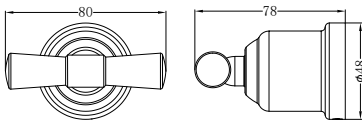

Colours Available:

Matte Black  
NR6982MB

Aged Brass  
NR6982AB

**NR6980CH**

York Towel Ring Chrome

Colours Available:

Matte Black  
NR6980MB

Aged Brass  
NR6980AB