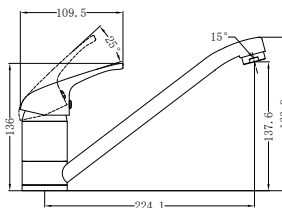

NR110007CH

Classic Sink Mixer Chrome
Wels Rating: 4 Star, 7.5L/Min
Wels REG No. T06932
Colours Available: