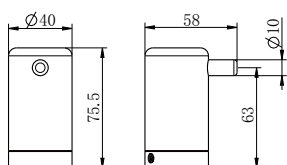

NRCR2582CH

Mecca Care 25mm Wall Hook Chrome
Colours Available:

NRCR2524dCH

Mecca Care 25mm Double Towel Grab Rail 600mm Chrome
Colours Available: