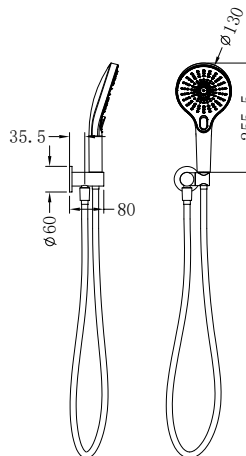

Shower Angle  
Adjustable

**NR221905cBZ**

Mecca Shower On Bracket Brushed Bronze

Wels Rating: 3 Star, 9L/Min

Wels REG No. S15224

Colours Available:

Shower Angle  
Adjustable