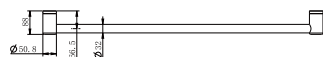

### NRCR3290CH

Mecca Care 32mm DDA Grab Rail Set 90 Degree 600x1000mm Chrome

Colours Available:

Matte Black  
NRCR3290MB

Gun Metal  
NRCR3290GM

Brushed Nickel  
NRCR3290BN

Brushed Gold  
NRCR3290BG

Brushed Bronze  
NRCR3290BZ