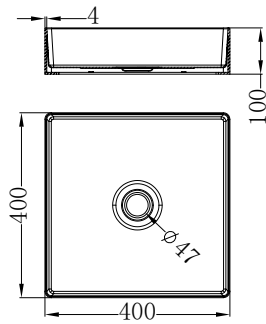

NRB401sBN

Opal Square 400mm Stainless Steel Basin Brushed Nickel
Colours Available:

NRB3555BN

Opal Rectangle Stainless Steel Basin Brushed Nickel
Colours Available: