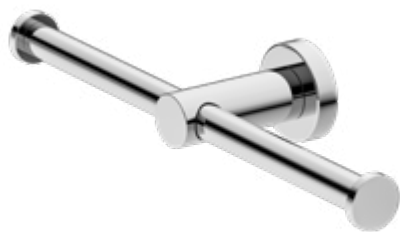

NR1986dCH

Mecca Double Toilet Roll Holder Chrome
Colours Available: