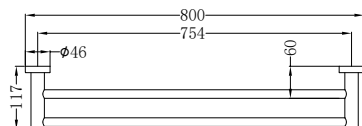

Brushed Nickel  
NR1986dBN

Brushed Gold  
NR1986dBG

Brushed Bronze  
NR1986dBZ

Matte White  
NR1986dMW

**NR1930dCH**

Mecca Double Towel Rail 800mm Chrome  
Colours Available:

Matte Black  
NR1930dMB

Gun Metal  
NR1930dGM