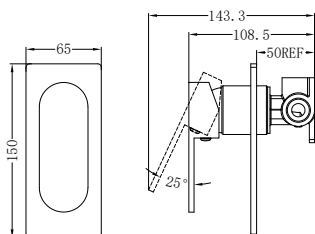

NR301311CH

Ecco Shower Mixer Chrome
Wels Rating: N/A
Colours Available: