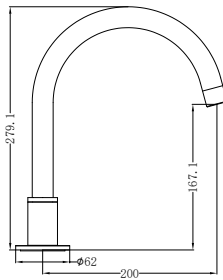

NR211703bCH

Kara Hob Mount Bath Spout Only G1/2 Female Inlet Chrome

Wels Rating: N/A

Colours Available: