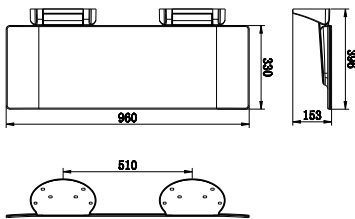

Brushed Bronze  
NRCR0001BZ

**NRCR0002CH**

Mecca Care Shower Seat 960×330mm Chrome  
Colours Available:

Matte Black  
NRCR0002MB

Gun Metal  
NRCR0002GM

Brushed Nickel  
NRCR0002BN

Brushed Gold  
NRCR0002BG

Brushed Bronze  
NRCR0002BZ