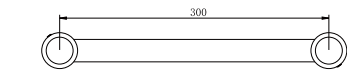

Matte Black  
NRCR2530dMB

Gun Metal  
NRCR2530dGM

Brushed Nickel  
NRCR2530dBN

Brushed Gold  
NRCR2530dBG

Brushed Bronze  
NRCR2530dBZ

**NRCR2512CH**

Mecca Care 25mm Grab Rail 300mm Chrome  
Colours Available: