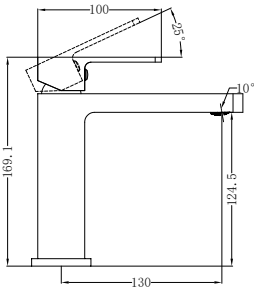

NR301501CH

Celia Basin Mixer Angle Spout Chrome

Wels Rating: 5 Star, 5L/Min

Wels REG No. T27680

Colours Available:

NR301502CH

Celia Basin Mixer Builders Range Chrome

Wels Rating: 5 Star, 6L/Min

Wels REG No. T29262

Colours Available: