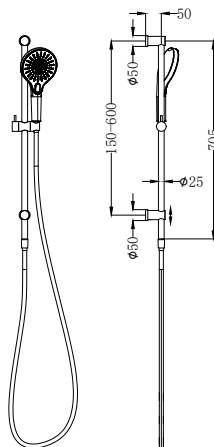

Colours Available:

**NR221905aCH**

Mecca Shower Rail With Air Shower Chrome

Wels Rating: 3 Star, 9L/Min

Wels REG No. S15218

Colours Available:

Matte Black  
NR221905aMB

Brushed Nickel  
NR221905aBN