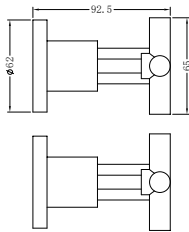

NR201607asMB

X Plus Wall Basin Set Spout Only 215mm Matte Black
Wels Rating: 5 Star, 6L/Min
Wels REG No. T36799
Colours Available:

Body Only