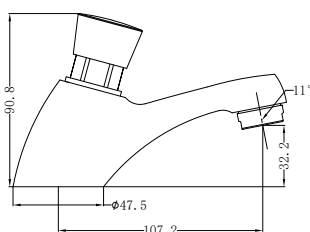

NR291201CH

Classic Push Tap Chrome
Wels Rating: 5 Star, 6.5L/Min
Wels REG No. T16667
Colours Available:

NR202302CH

SS316 Lead Free Timeflow Push Button Pillar Tap Chrome
Wels Rating: 6 Star, 6L/Min
Wels REG No. T42734
Colours Available: