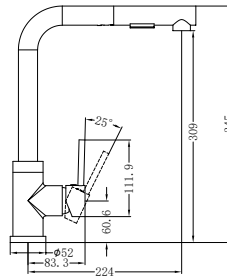

NR311808CH

Pull Out Sink Mixer With Vegie Spray Function Chrome

Wels Rating: 5 Star, 5L/Min

Wels REG No. T34819

Colours Available: