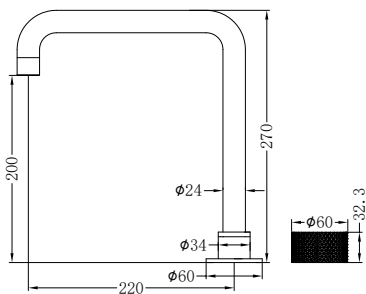

**NR252001aBG**

Opal Progressive Tall Basin Set Brushed Gold

Wels Rating: 5 Star, 6L/Min

Wels REG No. T35924

Colours Available:

Brushed Nickel  
NR252001aBN

Brushed Bronze  
NR252001aBZ

Graphite  
NR252001aGR