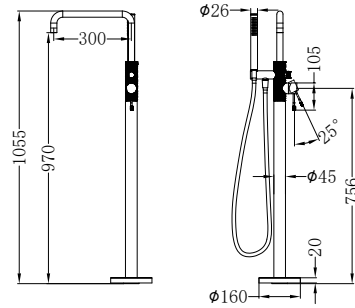

Graphite  
NR251909eGR

*Opal*  
Freestanding Bath Mixer  
With Hand Shower

**NR251903aBN**

Opal Freestanding Bath Mixer With Hand Shower Brushed Nickel

Wels Rating: 3 Star, 9L/Min

Wels REG No. S17464

Colours Available: