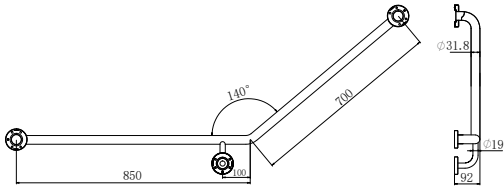

NRCR03LCH

Classic Care SS304 800x700 140 Degrees Left Hand (Concealed Fixing) Chrome
Colours Available:

Matte Black
NRCR03LMB