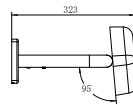

NRCR0001CH

Mecca Care DDA Toilet Backrest Chrome
Colours Available:

Matte Black
NRCR0001MB