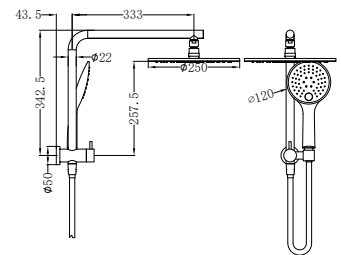

Brushed Nickel
NR280705fBN

NR250805bMB / NR250805bGM
NR250805bBN / NR250805bBG

Mecca 2 In 1 Twin Shower
Wels Rating: Overhead Shower 4 Star, 7.5L/Min, Hand Shower 5 Star, 6L/Min
Wels REG No. S17413
Colours Available: