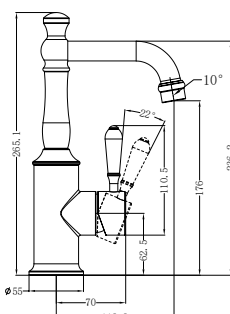

NR69210103CH

York Basin Mixer With Black Porcelain Lever Chrome
Wels Rating: 5 Star, 6L/Min
Wels REG No. T40262
Colours Available: