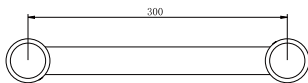

Brushed Bronze  
NRCR3286tBZ

**NRCR3212CH**

Mecca Care 32mm Grab Rail 300mm Chrome  
Colours Available:

Matte Black  
NRCR3212MB

Gun Metal  
NRCR3212GM

Brushed Nickel  
NRCR3212BN

Brushed Gold  
NRCR3212BG

Brushed Bronze  
NRCR3212BZ