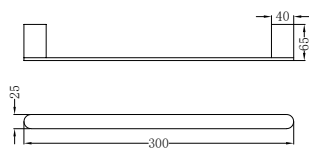

Bianca Hand Towel Rail Chrome  
Colours Available:

Matte Black  
NR9080MB

Gun Metal  
NR9080GM

Brushed Nickel  
NR9080BN

Brushed Gold  
NR9080BG

**NR9024CH**

Bianca Single Towel Rail 600mm Chrome  
Colours Available: