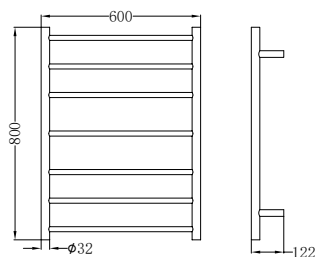

NR190001CH

Non-Heated Towel Ladder Chrome
Colours Available:

NRV901CH

Non-Heated Vertical Towel Rail 900mm Chrome
Colours Available: