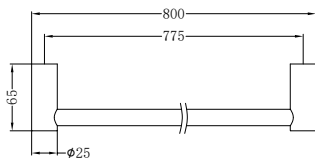

New Mecca Single Towel Rail 800mm Chrome  
Colours Available:

Matte Black  
NR2330MB

Gun Metal  
NR2330GM

Brushed Nickel  
NR2330BN

Brushed Gold  
NR2330BG

**NR2324dCH**

New Mecca Double Towel Rail 600mm Chrome  
Colours Available: