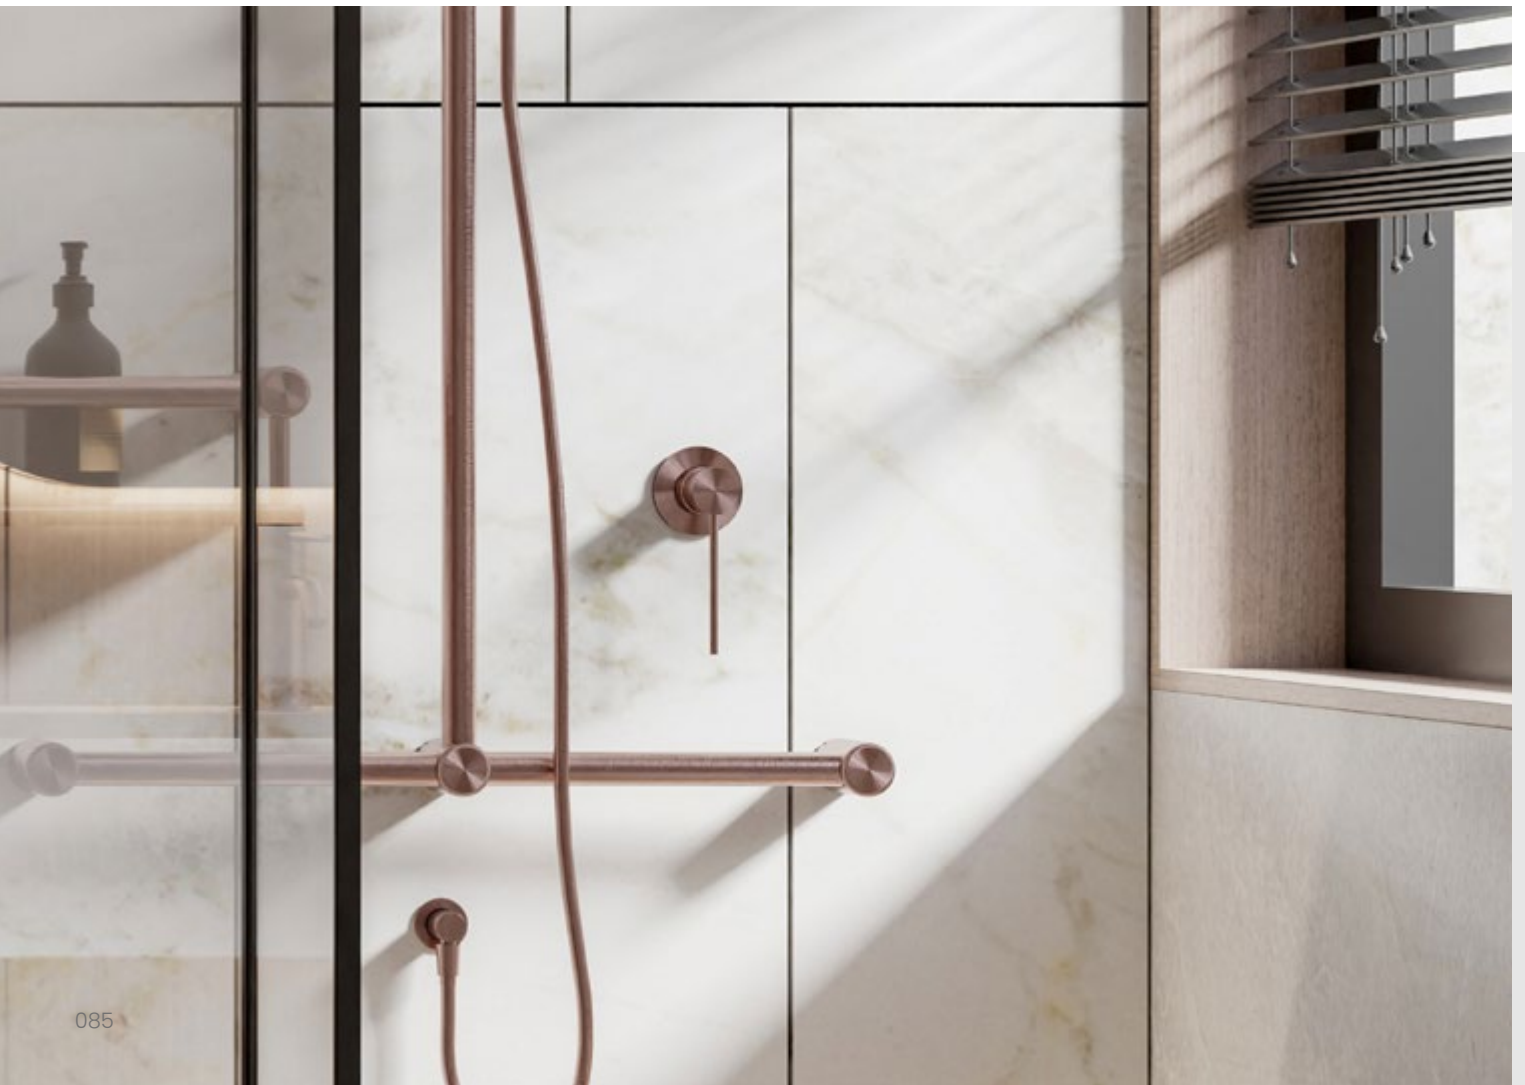

NR221901dCH

Mecca Care Basin Mixer Chrome

Wels Rating: 5 Star, 5L/Min

Wels REG No. T34930

Colours Available: