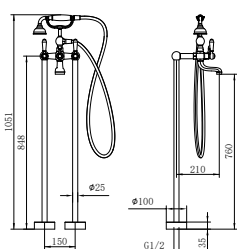

Matte Black
NR692103a01MB