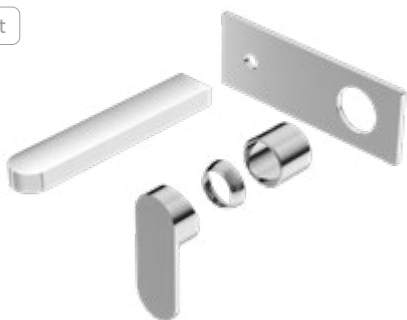

NRUB001

Project 35mm Universal
Wall Basin/Bath Mixer Body Only

Trim Kit