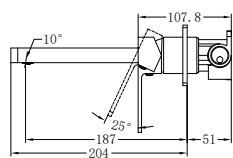

NR301506CH

Celia Kitchen Mixer Builders Range Chrome
Wels Rating: 4 Star, 7.5L/Min
Wels REG No. T29251
Colours Available:

NR301507aCH

Celia Wall Basin/Bath Mixer Chrome
Wels Rating: 5 Star, 5L/Min
Wels REG No. T27686
Colours Available: