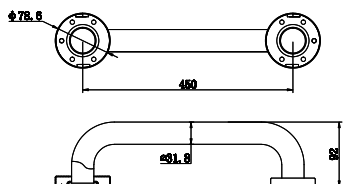

NRCR01450CH

Classic Care SS304 450mm Grab Bar (Concealed Fixing) Chrome
Wels Rating: N/A
Colours Available:

Matte Black
NRCR01450MB