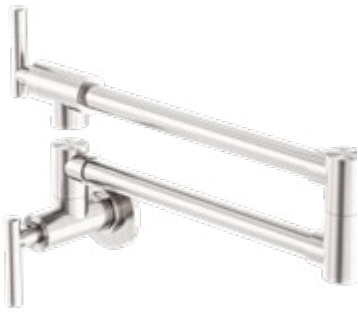

NR162203BN

ZEN 316L Stainless Steel Pot Filler Brushed Nickel

Wels Rating: 3 Star, 9L/Min

Wels REG No. T41712

Colours Available: