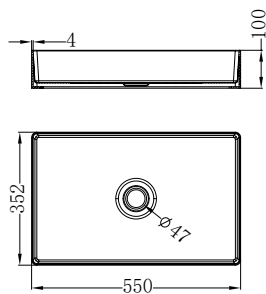

NRB401sBN

Opal Square 400mm Stainless Steel Basin Brushed Nickel
Colours Available:

NRB3555BN

Opal Rectangle Stainless Steel Basin Brushed Nickel
Colours Available: