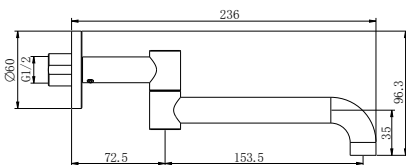

**NR221903c120CH/NR221903c160CH/NR221903c185CH
/NR221903c230CH/NR221903c260CH**

Mecca Basin/Bath Spout Only 120/160/185/230/260mm Chrome

Wels Rating: 5 Star, 5L/Min

Wels REG No. T41790/ T41791/ T41792/ T41793/ T41794

Colours Available:

NR221903c120MB
NR221903c160MB
NR221903c185MB
NR221903c230MB
NR221903c260MB

NR221903c120GM
NR221903c160GM
NR221903c185GM
NR221903c230GM
NR221903c260GM

NR221903c120BN
NR221903c160BN
NR221903c185BN
NR221903c230BN
NR221903c260BN

NR221903c120BG
NR221903c160BG
NR221903c185BG
NR221903c230BG
NR221903c260BG

NR221903c120BZ
NR221903c160BZ
NR221903c185BZ
NR221903c230BZ
NR221903c260BZ

NR221903c120GR
NR221903c160GR
NR221903c185GR
NR221903c230GR
NR221903c260GR

NR221903c120MW
NR221903c160MW
NR221903c185MW
NR221903c230MW
NR221903c260MW

NR221903gCH

Mecca Wall Mounted Swivel Basin/Bath Spout Only 225mm Chrome

Wels Rating: N/A

Colours Available:

NR221903gMB

NR221903gGM

NR221903gBN

NR221903gBG

NR221903gBZ

NR221903gMW