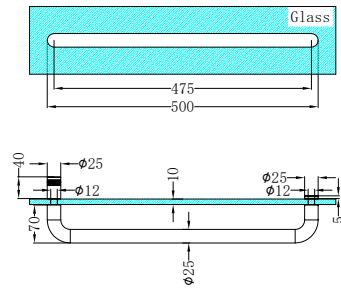

Brushed Bronze  
NRSH302aBZ

**NRSH303aCH**

Towel Bar 500mm Chrome  
Colours Available:

Matte Black  
NRSH303aMB

Gun Metal  
NRSH303aGM

Brushed Nickel  
NRSH303aBN

Brushed Gold  
NRSH303aBG

Brushed Bronze  
NRSH303aBZ