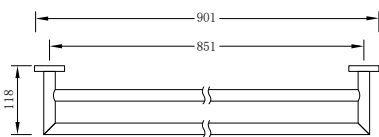

Brushed Nickel  
NR3630dBN

**NR3630ICH**

Dolce Single Towel Rail 900mm Chrome  
Colours Available:

**NR3630dICH**

Dolce Double Towel Rail 900mm Chrome  
Colours Available: