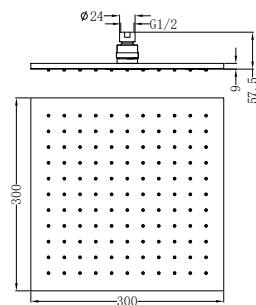

NRROB1202CH

300mm Square Shower Head Chrome

Wels Rating: 3 Star, 9L/Min

Wels REG No. S16686

Colours Available:

NR508089CH

250mm ABS Square Shower Head Chrome

Wels Rating: 3 Star, 9L/Min

Wels REG No. S16424

Colours Available: