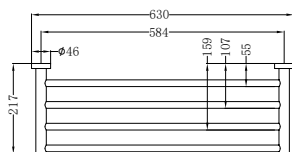

Matte Black
NR1989MB