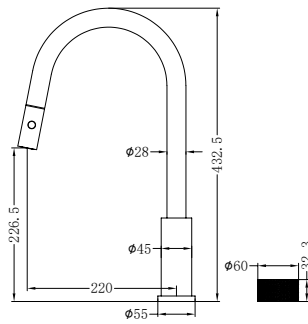

**NR252008BG**

Opal Progressive Pull Out Kitchen Set Brushed Gold

Wels Rating: 6 Star, 4.5L/Min

Wels REG No. T41356

Colours Available:

Brushed Nickel  
NR252008BN

Brushed Bronze  
NR252008BZ

Graphite  
NR252008GR