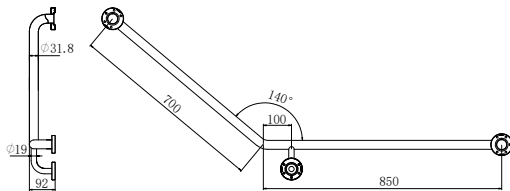

NRCR03rCH

Classic Care SS304 800 X 700 140 Degrees Right Hand Chrome
Colours Available:

Matte Black
NRCR03rMB