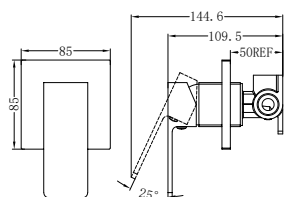

NR301509CH

Celia Shower Mixer Chrome

Wels Rating: N/A

Colours Available: