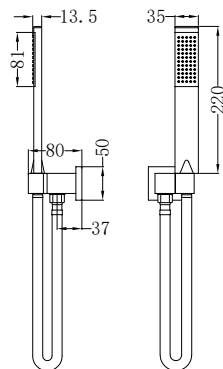

NR309MB

Square Shower On Bracket Matte Black

Wels Rating: 3 Star, 8L/Min

Wels REG No. S15519

Colours Available: