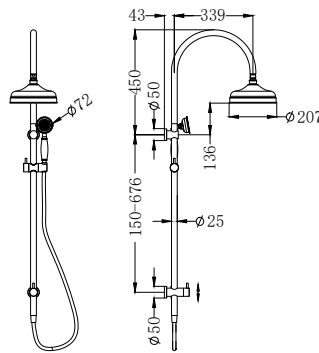

NR69210502CH

York Twin Shower With Metal Hand Shower Chrome
Wels Rating: Overhead Shower 3 Star 9L/Min, Hand Shower 3 Star 9L/Min
Wels REG No. S17458
Colours Available: