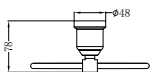

Colours Available:

Matte Black  
NR6982MB

Aged Brass  
NR6982AB

**NR6980CH**

York Towel Ring Chrome

Colours Available:

Matte Black  
NR6980MB

Aged Brass  
NR6980AB