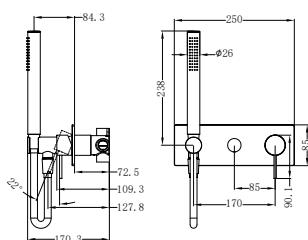

Universal Body

NRUB004P

Premium 35mm Universal Shower System Body Only

Trim Kit

NR221912etCH

Mecca Shower Mixer Divertor System Trim Kits Only Chrome
Wels Rating: 4 Star, 7.5L/Min
Wels REG No. S17397
Colours Available:

Whole Set

NR221912eCH

Mecca Shower Mixer Divertor System Chrome
Wels Rating: 4 Star, 7.5L/Min
Wels REG No. S17397
Colours Available: