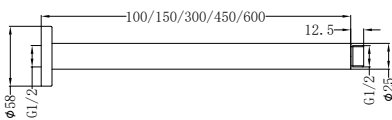

NR502LCH

Round Shower Arm 500mm Length Chrome

Wels Rating: N/A

Colours Available:

NR503100CH/NR503150CH/NR503300CH / NR503450CH/ NR503600CH

Round Ceiling Arm 100/150/300/450/600mm Length Chrome

Wels Rating: N/A

Colours Available: