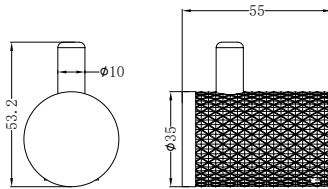

NR2582BN

Opal Robe Hook Brushed Nickel
Colours Available:

NR2580aBN

Opal Towel Ring Brushed Nickel
Colours Available: