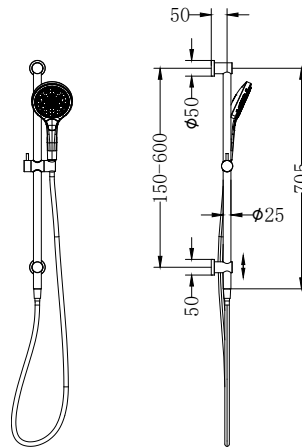

**Brushed Bronze**  
NR251905gBZ

**Graphite**  
NR251905gGR

**NR221905gCH**

Mecca Shower Rail With Air Shower II Chrome

Wels Rating: 3 Star, 9L/Min

Wels REG No. S17300

Colours Available:

Matte Black  
NR221905gMB