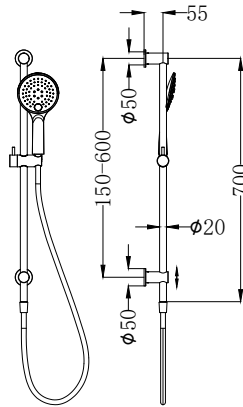

NR314CH

3 Function Shower Rail Chrome

Wels Rating: 3 Star, 9L/Min

Wels REG No. S16140

Colours Available: