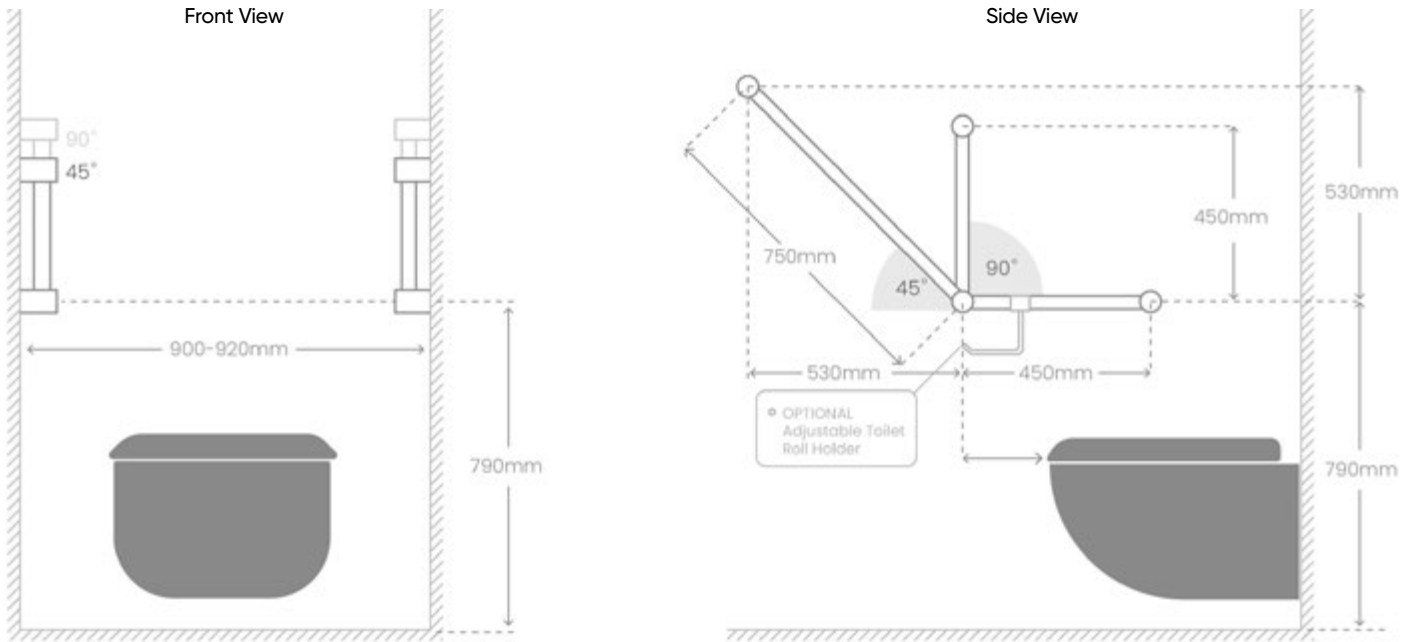

Ambulant Toilet Rails