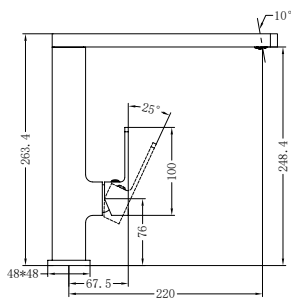

NR301501aCH

Celia Tall Basin Mixer Chrome
Wels Rating: 5 Star, 5L/Min
Wels REG No. T27683
Colours Available:

NR301507CH

Celia Kitchen Mixer Chrome
Wels Rating: 5 Star, 5L/Min
Wels REG No. T27568
Colours Available: