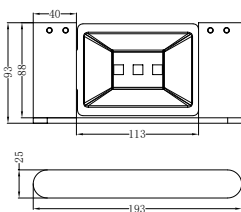

NR9081CH

Bianca Soap Dish Holder Chrome
Colours Available: