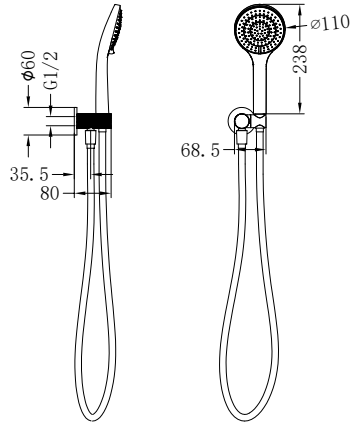

Brushed Gold
NR221905fBG

Brushed Bronze
NR221905fBZ

NR251905BN

Opal Shower On Bracket With Air Shower Brushed Nickel

Wels Rating: 3 Star, 9L/Min

Wels REG No. S15169

Colours Available: