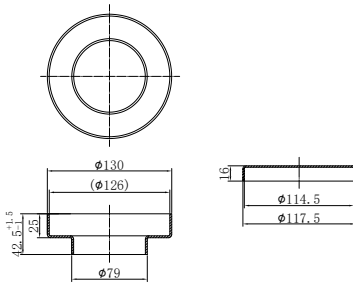

NRFW004CH

130mm Round Tile Insert Floor Waste 80mm Outlet Chrome
Colours Available:

NRFW005CH

130mm Round Tile Insert Floor Waste 100mm Outlet Chrome
Colours Available: