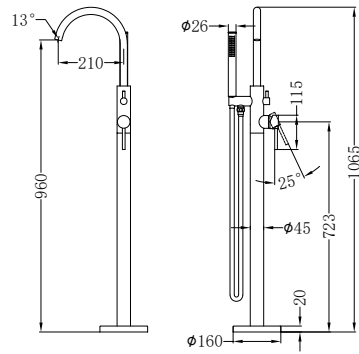

Brushed Bronze
NR221912fBZ