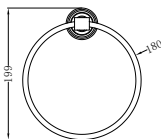

Colours Available:

Matte Black  
NR6982MB

Aged Brass  
NR6982AB

**NR6980CH**

York Towel Ring Chrome

Colours Available:

Matte Black  
NR6980MB

Aged Brass  
NR6980AB