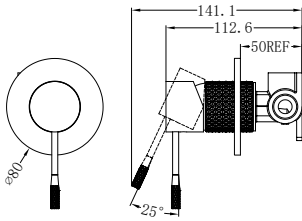

NR251909BN

Opal Shower Mixer 80mm Plate Brushed Nickel

Wels Rating: N/A

Colours Available:

NR251909hBN

Opal Shower Mixer 60mm Plate Brushed Nickel

Wels Rating: N/A

Colours Available: