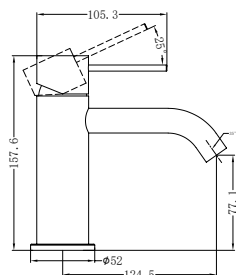

NR221901CH

Mecca Basin Mixer Chrome
Wels Rating: 5 Star, 5L/Min
Wels REG No. T34930
Colours Available:

NR221901aCH

Mecca Tall Basin Mixer Chrome
Wels Rating: 5 Star, 5L/Min
Wels REG No. T34931
Colours Available: