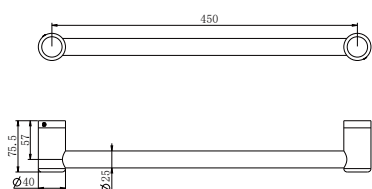

NRCR2518CH

Mecca Care 25mm Grab Rail 450mm Chrome
Colours Available:

NRCR2524CH

Mecca Care 25mm Grab Rail 600mm Chrome
Colours Available: