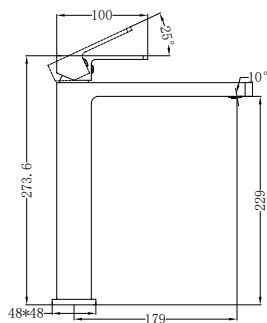

NR301501aCH

Celia Tall Basin Mixer Chrome
Wels Rating: 5 Star, 5L/Min
Wels REG No. T27683
Colours Available:

NR301507CH

Celia Kitchen Mixer Chrome
Wels Rating: 5 Star, 5L/Min
Wels REG No. T27568
Colours Available: