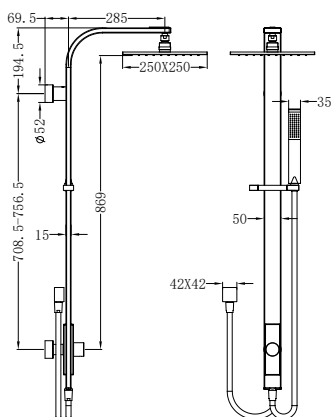

NR281305dMB

Astra Rain Square Twin Shower Double Hose Matte Black
Wels Rating: Overhead Shower Not Star Rated 7.5L/Min,
Hand Shower Not Star Rated 7.5L/Min
Wels REG No. S17446
Colours Available: