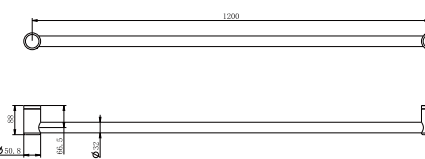

Matte Black  
NRCR3230MB

Gun Metal  
NRCR3230GM

Brushed Nickel  
NRCR3230BN

Brushed Gold  
NRCR3230BG

Brushed Bronze  
NRCR3230BZ

**NRCR3248CH**

Mecca Care 32mm Grab Rail 1200mm Chrome  
Colours Available:

Matte Black  
NRCR3248MB