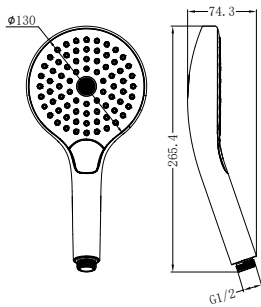

NR508002CH

Air Hand Shower II Chrome

Wels Rating: 3 Star, 9L/Min

Wels REG No. S17336

Colours Available: