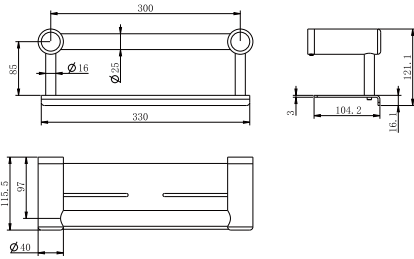

NRCR2512cCH

Mecca Care 25mm Grab Rail With Shelf 300mm Chrome
Colours Available:

NRCR2518cCH

Mecca Care 25mm Grab Rail With Shelf 450mm Chrome
Colours Available: