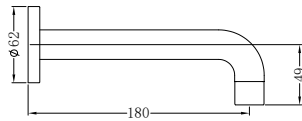

Spout Only

NR201607bsMB

X Plus Wall Basin Set Spout Only 180mm Matte Black
Wels Rating: 5 Star, 6L/Min
Wels REG No. T36798
Colours Available:

Body Only

NR201609MB

X Plus Wall Tops Assembly Matte Black
Wels Rating: N/A
Colours Available:

Whole Set

NR201607bMB

X Plus Wall Basin Set 180mm Matte Black
Wels Rating: 5 Star, 6L/Min
Wels REG No. T36798
Colours Available: