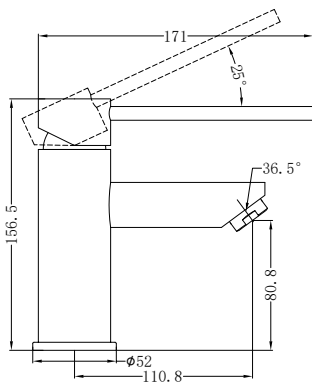

NR250802bCH

Dolce Care Basin Mixer Chrome
Wels Rating: 5 Star, 6L/Min
Wels REG No. T28858
Colours Available:

NR250809dCH

Dolce Care Shower Mixer Chrome
Wels Rating: N/A
Colours Available: