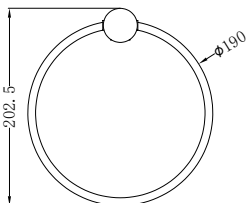

NR2582BN

Opal Robe Hook Brushed Nickel
Colours Available:

NR2580aBN

Opal Towel Ring Brushed Nickel
Colours Available: