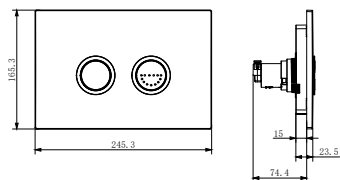

NRPL001BN

In Wall Toilet Push Plate Brushed Nickel

Colours Available:

NRCRPL002CH

Raised Disabled Care Pneumatic Flush Buttons Plate DDA Complaint Chrome

Colours Available: