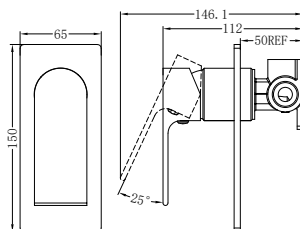

NRUB002P

Premium 35mm Universal Shower Mixer Body Only

NR32151tCH

Bianca Shower Mixer Trim Kits Only Chrome
Wels Rating: N/A
Colours Available:

Whole Set

NR32151tCH

Bianca Shower Mixer Chrome
Wels Rating: N/A
Colours Available: