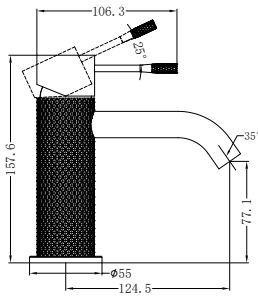

NR251901BN

Opal Basin Mixer Brushed Nickel

Wels Rating: 5 Star, 5L/Min

Wels REG No. T37080

Colours Available: