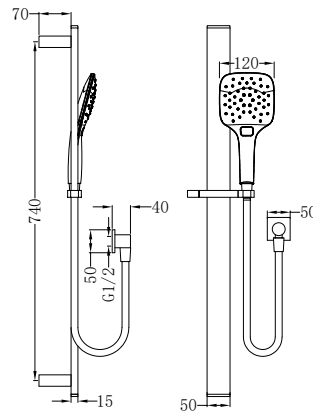

Rain Square 3 Function Shower Rail
Wels Rating: 3 Star, 9L/Min
Wels REG No. S16163
Colours Available:

NR311CH

Dolce Shower Rail With Slim Hand Shower Chrome
Wels Rating: 4 Star, 7.5L/Min
Wels REG No. S16298
Colours Available: