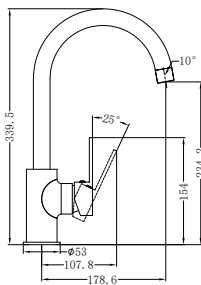

NR301301aCH

Ecco Tall Basin Mixer Chrome

Wels Rating: 5 Star, 6L/Min

Wels REG No. T20383

Colours Available:

NR301306CH

Ecco Kitchen Mixer Chrome

Wels Rating: 6 Star, 4.5L/Min

Wels REG No. T38486

Colours Available: