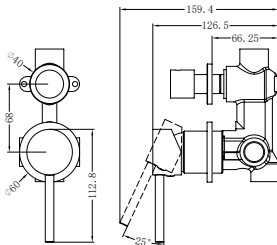

NR250811eCH

Dolce Shower Mixer With Divertor Separate Back Plate Chrome
Wels Rating: N/A
Colours Available: