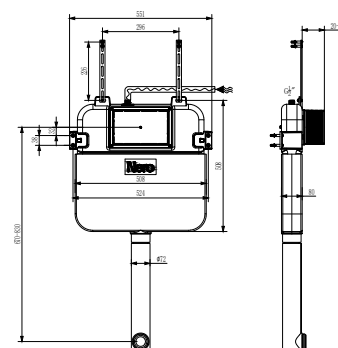

G30035

Concealed Pneumatic In Wall Cistern
Wels Rating: 4 Star, Full flush 4.7L/Min, Half flush 3.2L/Min, Average flush 3.5L/Min
Wels REG No. L07960