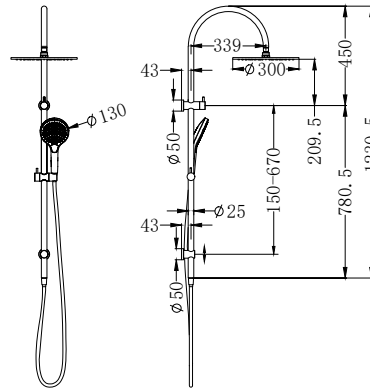

NR221905hCH

Mecca Twin Shower With Air Shower II Chrome

Wels Rating: Overhead Shower 3 Star 9L/Min, Hand Shower 3 Star 9L/Min

Wels REG No. S17339

Colours Available: