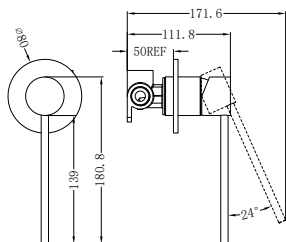

Universal Body

NRUB002P

Premium 35mm Universal Shower Mixer Body Only

Trim Kit

NR22191xtCH

Mecca Care Shower Mixer Trim Kits Only Chrome

Wels Rating: N/A

Colours Available:

Whole Set

NR22191XCH

Mecca Care Shower Mixer Chrome

Wels Rating: N/A

Colours Available: