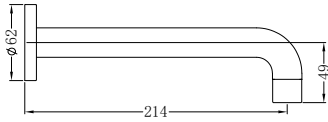

Spout Only

NR201607asMB

X Plus Wall Basin Set Spout Only 215mm Matte Black
Wels Rating: 5 Star, 6L/Min
Wels REG No. T36799
Colours Available:

Body Only

NR201609MB

X Plus Wall Tops Assembly Matte Black
Wels Rating: N/A
Colours Available:

Whole Set

NR201607aMB

X Plus Wall Basin Set 215mm Matte Black
Wels Rating: 5 Star, 6L/Min
Wels REG No. T36799
Colours Available: