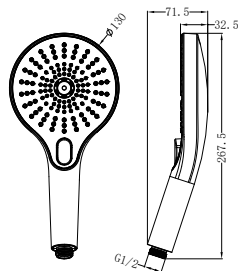

NR508074CH

Air Hand Shower Chrome
Wels Rating: 3 Star, 9L/Min
Wels REG No. S15215
Colours Available:

NR508077CH

Opal Hand Shower Chrome
Wels Rating: 3 Star, 9L/Min
Wels REG No. S15216
Colours Available: