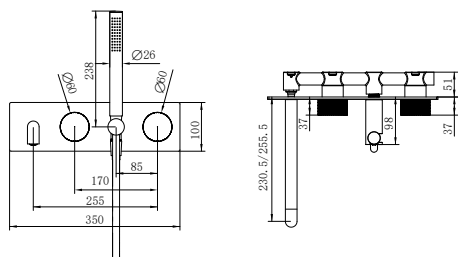

Universal Body

NRUB006P

Premium Universal Progressive Shower System With Spout Body Only

Trim Kit

NR252003a230tBG/NR252003a250tBG

Opal Progressive Shower System With Spout 230mm/250mm Trim Kits Only Brushed Gold

Wels Rating: 3 Star, 8L/Min

Wels REG No. S18030/ S18046

Colours Available:

Whole Set

NR252003a230BG/NR252003a250BG

Opal Progressive Shower System With Spout 230mm/250mm Brushed Gold

Wels Rating: 3 Star, 8L/Min

Wels REG No. S18030/ S18046

Colours Available: