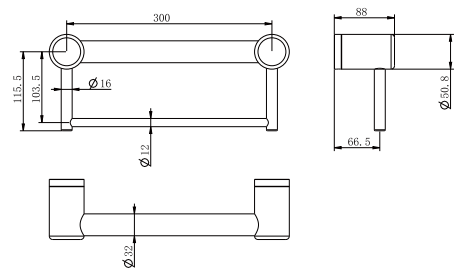

NRCR3218aCH

Mecca Care 32mm Grab Rail With Toilet Roll Holder 450mm Chrome

Colours Available:

NRCR3212bCH

Mecca Care 32mm Grab Rail With Towel Holder 300mm Chrome

Colours Available: