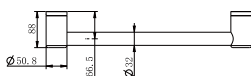

NRCR3290aCH

Mecca Care 32mm Ambulant Toilet Grab Rail 90 Degree 450x450mm Chrome

Colours Available:

Matte Black
NRCR3290aMB