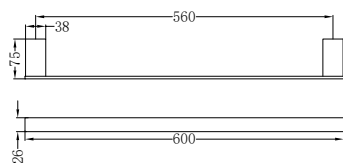

NR4624CH

Celia Single Towel Rail 600mm Chrome

Colours Available:

NR4630CH

Celia Single Towel Rail 800mm Chrome

Colours Available:

Matte Black
NR4630MB

NR4624dCH

Celia Double Towel Rail 600mm Chrome

Colours Available: