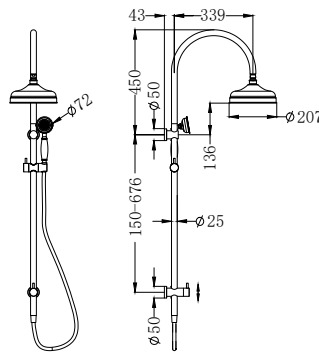

NR69210501CH

York Twin Shower With White Porcelain Hand Shower Chrome
Wels Rating: Overhead Shower 3 Star 9L/Min, Hand Shower 3 Star 9L/Min
Wels REG No. S17458
Colours Available: