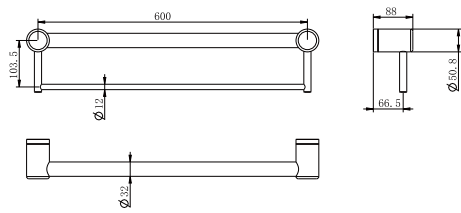

**NRCR3224bCH**

Mecca Care 32mm Grab Rail With Towel Holder 600mm Chrome  
Colours Available:

Matte Black  
NRCR3224bMB

Gun Metal  
NRCR3224bGM

Brushed Nickel  
NRCR3224bBN

Brushed Gold  
NRCR3224bBG

Brushed Bronze  
NRCR3224bBZ