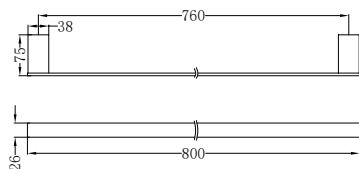

**NR4624CH**

Celia Single Towel Rail 600mm Chrome

Colours Available:

Matte Black  
NR4624MB

Brushed Nickel  
NR4624BN

**NR4630CH**

Celia Single Towel Rail 800mm Chrome

Colours Available: