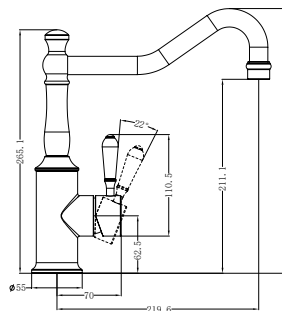

Aged Brass  
NR69210702AB

**NR69210703CH**

York Kitchen Mixer Hook Spout With Black Porcelain Lever Chrome

Wels Rating: 5 Star, 6L/Min

Wels REG No. T40268

Colours Available:

**NR69210801CH**

York Pull Out Sink Mixer With Vegie Spray Function With White Porcelain Lever Chrome  
 Wels Rating: 6 Star, 4.5L/Min  
 Wels REG No. T41364  
 Colours Available: