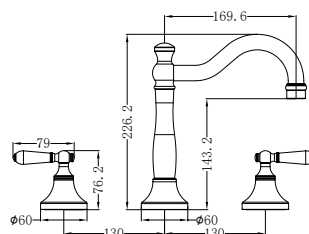

NR692102a03CH

York Basin Set With Black Porcelain Lever Chrome
Wels Rating: 5 Star, 6L/Min
Wels REG No. T42726
Colours Available: