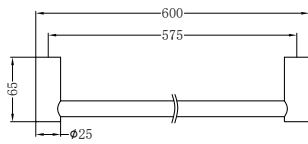

### NR2324CH

New Mecca Single Towel Rail 600mm Chrome

Colours Available:

Matte Black  
NR2324MB

Gun Metal  
NR2324GM

Brushed Nickel  
NR2324BN

Brushed Gold  
NR2324BG

**NR2330CH**