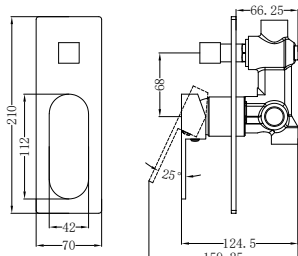

NR301311aCH

Ecco Shower Mixer With Divertor Chrome
Wels Rating: N/A
Colours Available:

Matte Black
NR301311aMB

Brushed Nickel
NR301311aBN