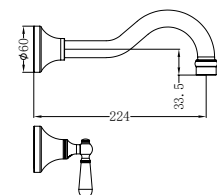

NR692107a03CH

York Wall Basin Set With Black Porcelain Lever Chrome
Wels Rating: 5 Star, 6L/Min
Wels REG No. T42727
Colours Available: