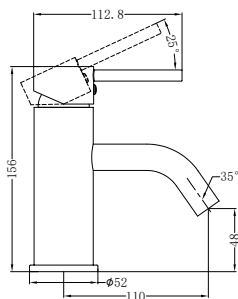

NR250802aCH

Dolce Basin Mixer Stylish Spout Chrome
Wels Rating: 5 Star, 6L/Min
Wels REG No. T28859
Colours Available:

NR250807CH

Dolce Kitchen Mixer Gooseneck Chrome
Wels Rating: 4 Star, 7.5L/Min
Wels REG No. T06930
Colours Available: