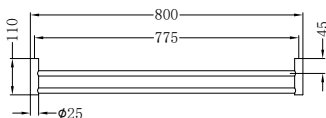

Matte Black  
NR2324dMB

Gun Metal  
NR2324dGM

Brushed Nickel  
NR2324dBN

Brushed Gold  
NR2324dBG

**NR2330dCH**

New Mecca Double Towel Rail 800mm Chrome

Colours Available:

Matte Black  
NR2330dMB