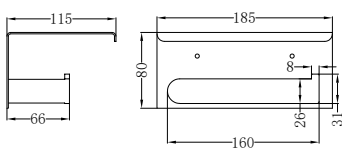

NR9082CH

Bianca Robe Hook Chrome
Colours Available:

NR9086aCH

Bianca Toilet Roll Holder With Phone Holder Chrome
Colours Available: