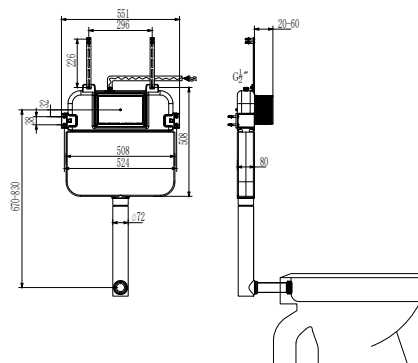

G30033

R&T In-Wall Cistern
Wels Rating: 4 Star, Full flush 4.5L/Min, Half flush 3.0L/Min, Average flush 3.3L/Min
Wels REG No. L07959