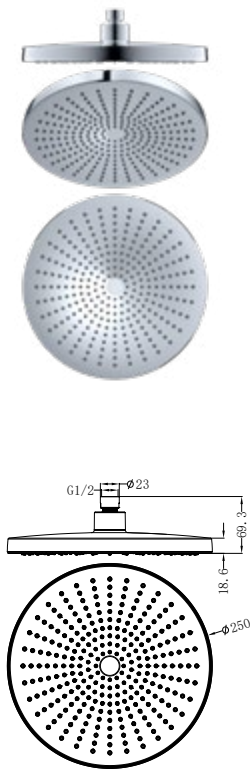

Brushed Nickel  
NR508076BN

Brushed Gold  
NR508076BG

Matte White  
NR508076MW

**NR508079CH**

Opal 250mm Shower Head Chrome

Wels Rating: 3 Star, 9L/Min

Wels REG No. S17297

Colours Available: