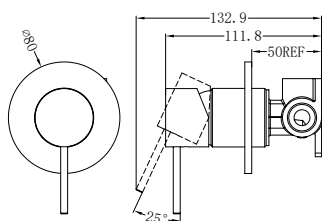

Universal Body

NRUB002P

Premium 35mm Universal Shower Mixer Body Only

Trim Kit

NR22191tCH

Mecca Shower Mixer 80mm Plate Trim Kits Only Chrome

Wels Rating: N/A

Colours Available:

Whole Set

NR22191CH

Mecca Shower Mixer 80mm Plate Chrome

Wels Rating: N/A

Colours Available: