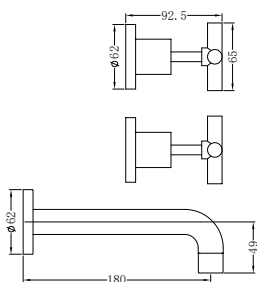

NR201609MB

X Plus Wall Tops Assembly Matte Black
Wels Rating: N/A
Colours Available:

Whole Set