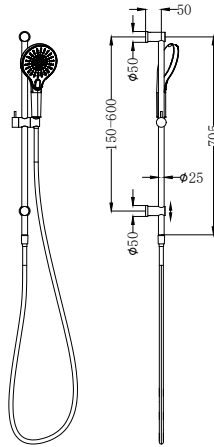

NR221905dGM

Mecca Shower Rail Gun Metal

Wels Rating: 3 Star, 9L/Min

Wels REG No. S15220

Colours Available: