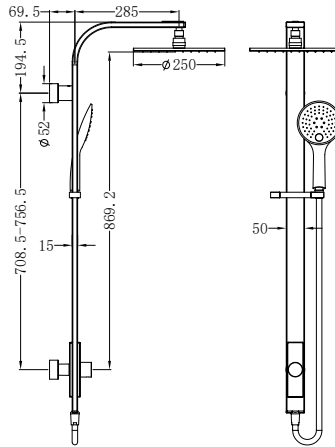

Matte Black  
 NR250805cMB

Gun Metal  
 NR250805cGM

Brushed Nickel  
 NR250805cBN

Brushed Gold  
 NR250805cBG

**NR281305aCH**

Astra Rain Round Twin Shower Single Hose Chrome  
 Wels Rating: Overhead Shower 3 Star 9L/Min,  
 Hand Shower Not Star Rated 7.5L/Min  
 Wels REG No. S17414  
 Colours Available: