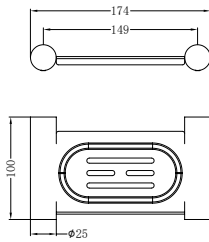

NR2381CH

New Mecca Soap Dish Holder Chrome
Colours Available:

NR2386CH

New Mecca Toilet Roll Holder Chrome
Colours Available: