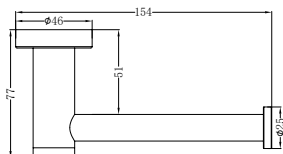

NR2086CH

Classic Toilet Roll Holder Chrome

Colours Available:

NR2080CH

Classic Hand Towel Ring Chrome

Colours Available:

NR2024CH

Classic Single Towel Rail 600mm Chrome

Colours Available: