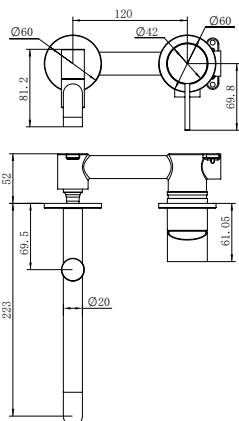

Brushed Gold  
NR221910rBG

Brushed Bronze  
NR221910rBZ

Matte White  
NR221910rMW

**NR221903c120CH/NR221903c160CH/NR221903c185CH  
/NR221903c230CH/NR221903c260CH**

Mecca Basin/Bath Spout Only 120/160/185/230/260mm Chrome