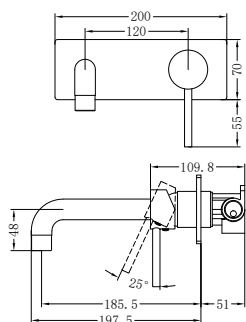

NRUB001

Project 35mm Universal
Wall Basin/Bath Mixer Body Only

NR250810btCH

Dolce Wall Basin/Bath Mixer Trim Kits Only Chrome
Wels Rating: 5 Star, 6L/Min
Wels REG No. T41691
Colours Available:

NR250810bCH

Dolce Wall Basin/Bath Mixer Chrome
Wels Rating: 5 Star, 6L/Min
Wels REG No. T41691
Colours Available: