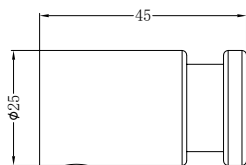

NR1985CH

Mecca Soap Bottle Holder Chrome
Colours Available:

NR2382CH

New Mecca Robe Hook Chrome
Colours Available: