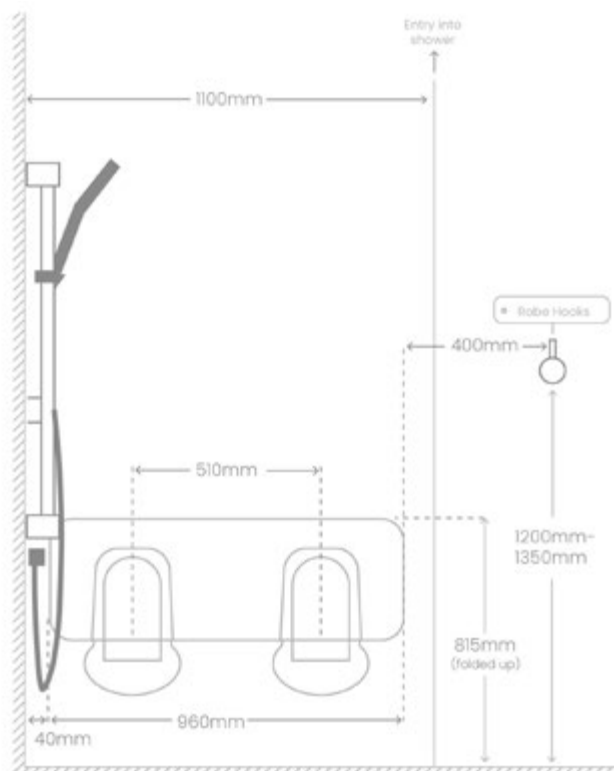

# DDA Wheelchair Accessible Shower

Front View

Side View

**NRCR3290wCH**

Mecca Care 32mm Wrap Around Corner Grab Rail 600x600mm Chrome

Colours Available:

Matte Black  
NRCR3290wMB

Gun Metal  
NRCR3290wGM