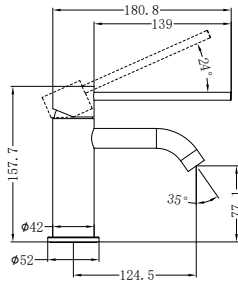

NR221901dCH

Mecca Care Basin Mixer Chrome

Wels Rating: 5 Star, 5L/Min

Wels REG No. T34930

Colours Available: