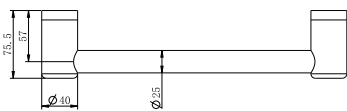

NRCR2530dCH

Mecca Care 25mm Double Towel Grab Rail 900mm Chrome
Colours Available:

NRCR2512CH

Mecca Care 25mm Grab Rail 300mm Chrome
Colours Available: