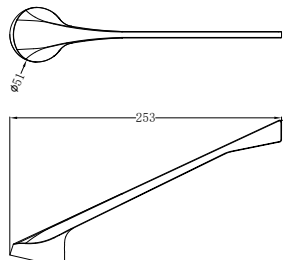

NRCR01300CH

Classic Care SS304 300mm Grab Bar (Concealed Fixing) Chrome

Wels Rating: N/A

Colours Available: