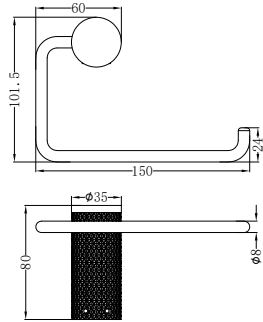

Brushed Gold  
NR2586BG

Brushed Bronze  
NR2586BZ

Graphite  
NR2586GR

**NR2524BN**

Opal Single Towel Rail 600mm Brushed Nickel  
Colours Available:

Brushed Gold  
NR2524BG

Brushed Bronze  
NR2524BZ

Graphite  
NR2524GR