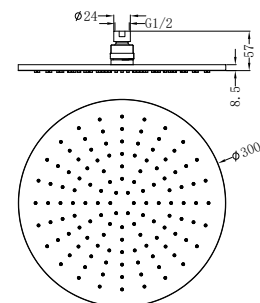

NRROA1202CH

300mm Round Shower Head Chrome

Wels Rating: 3 Star, 9L/Min

Wels REG No. S16670

Colours Available: