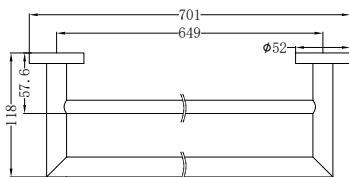

NR3630CH

Dolce Single Towel Rail 700mm Chrome
Colours Available:

Matte Black
NR3630MB

Brushed Nickel
NR3630BN

NR3630dCH

Dolce Double Towel Rail 700mm Chrome
Colours Available:

Brushed Nickel
NR3630dBN