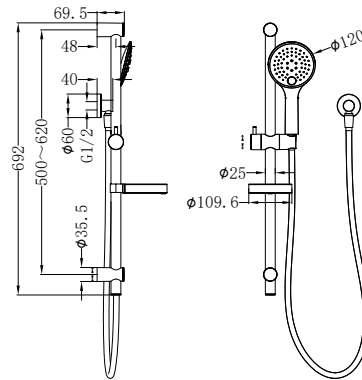

Rain 3 Function Shower Rail

Wels Rating: 3 Star, 9L/Min

Wels REG No. S16265

Colours Available: