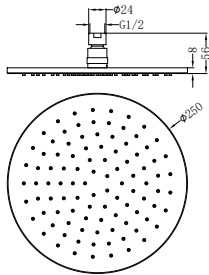

NRROA1001CH

250mm Round Shower Head Chrome

Wels Rating: 3 Star, 9L/Min

Wels REG No. S16683

Colours Available: