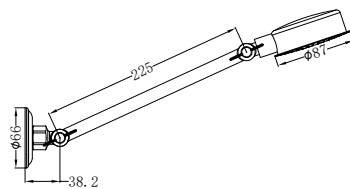

NR19471CH

Classic All Direction Shower Head Chrome
Wels Rating: 3 Star, 9L/Min
Wels REG No. S11571
Colours Available:

NR2082CH

Classic Robe Hook Chrome
Colours Available: