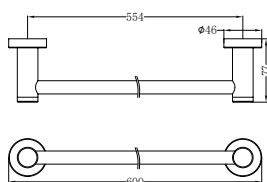

Colours Available:

Matte Black  
NR2080MB

Brushed Nickel  
NR2080BN

**NR2024CH**

Classic Single Towel Rail 600mm Chrome

Colours Available:

Matte Black  
NR2024MB

Brushed Nickel  
NR2024BN