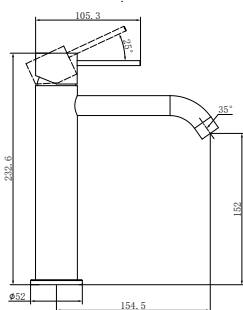

NR221901eCH

Mecca Mid Tall Basin Mixer Chrome
Wels Rating: 5 Star, 6L/Min
Wels REG No. T41728
Colours Available:

NR221901bCH

Mecca Hob Basin Mixer Round Swivel Spout Chrome
Wels Rating: 6 Star, 4.5L/Min
Wels REG No. T35401
Colours Available: