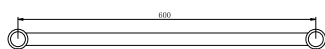

Matte Black  
NRCR2582MB

Gun Metal  
NRCR2582GM

Brushed Nickel  
NRCR2582BN

Brushed Gold  
NRCR2582BG

Brushed Bronze  
NRCR2582BZ

**NRCR2524dCH**

Mecca Care 25mm Double Towel Grab Rail 600mm Chrome  
Colours Available: