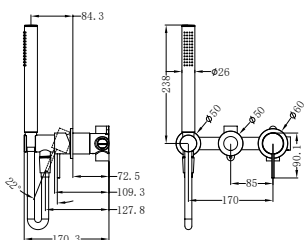

Universal Body

NRUB004P

Premium 35mm Universal Shower System Body Only

Trim Kit

NR221912ftCH

Mecca Shower Mixer Divertor System Separate Back Plate Trim Kits Only Chrome
Wels Rating: 4 Star, 7.5L/Min
Wels REG No. S17398
Colours Available:

Whole Set

NR221912fCH

Mecca Shower Mixer Divertor System Separate Back Plate Chrome
Wels Rating: 4 Star, 7.5L/Min
Wels REG No. S17398
Colours Available: