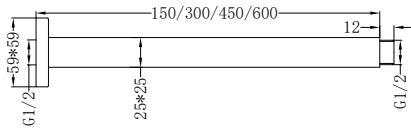

**NR504150CH/NR504300CH
/NR504450CH/ NR504600CH**

Square Ceiling Arm 150/300/450/600mm Length Chrome
Wels Rating: N/A
Colours Available:

NR505CH

Square Swivel Shower Arm Chrome
Wels Rating: N/A
Colours Available: