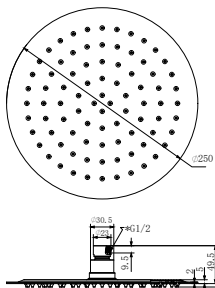

NR508088CH

250mm ABS Round Shower Head Chrome

Wels Rating: 4 Star, 7.5L/Min

Wels REG No. S16423

Colours Available:

NR507036CH

250mm Round Stainless Steel Shower Head 4 Star Rating Chrome

Wels Rating: 4 Star, 6.5L/Min

Wels REG No. S18002

Colours Available: