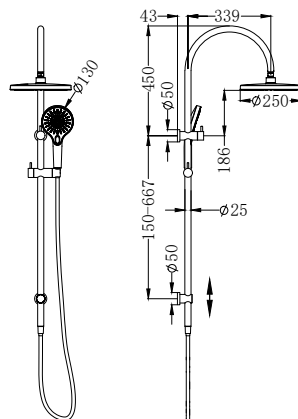

NR221905eBZ

Mecca Twin Shower Brushed Bronze

Wels Rating: Overhead Shower 3 Star 9L/Min, Hand Shower 3 Star 9L/Min

Wels REG No. S17337

Colours Available: