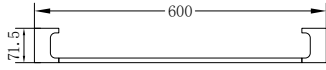

**NR8024CH**

Pearl Single Towel Rail 600mm Chrome  
Colours Available:

Matte Black  
NR8024MB

Gun Metal  
NR8024GM

**NR8024dCH**

Pearl Double Towel Rail 600mm Chrome  
Colours Available:

Matte Black  
NR8024dMB