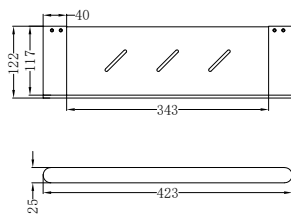

NR9087aCH

Bianca Metal Shower Shelf Chrome
Colours Available: