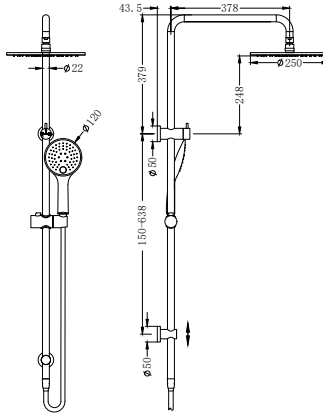

Matte Black  
 NR301505cMB

Gun Metal  
 NR301505cGM

Brushed Nickel  
 NR301505cBN

Brushed Gold  
 NR301505cBG

**NR250805aCH**

Round Twin Shower Chrome  
 Wels Rating: Overhead Shower 3 Star 8L/Min,  
 Hand Shower Not Star Rated 5.5L/Min  
 Wels REG No. S17476  
 Colours Available: