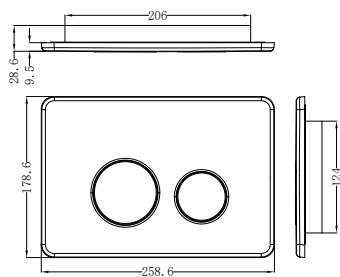

NRPL001BN

In Wall Toilet Push Plate Brushed Nickel

Colours Available:

NRCRPL002CH

Raised Disabled Care Pneumatic Flush Buttons Plate DDA Complaint Chrome

Colours Available: