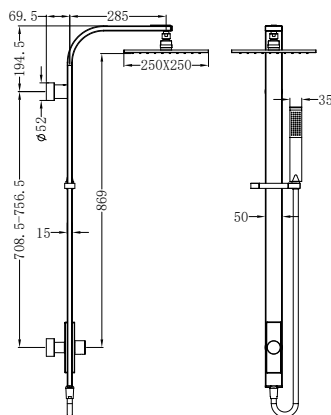

NR281305cMB

Astra Rain Square Twin Shower Single Hose Matte Black
Wels Rating: Overhead Shower Not Star Rated 7.5L/Min,
Hand Shower Not Star Rated 7.5L/Min
Wels REG No. S17445
Colours Available: