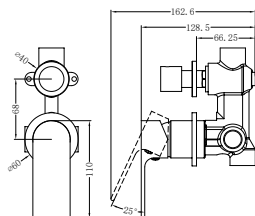

NR321511gCH

Bianca Shower Mixer With Divertor Separate Back Plate Chrome
Wels Rating: N/A
Colours Available: