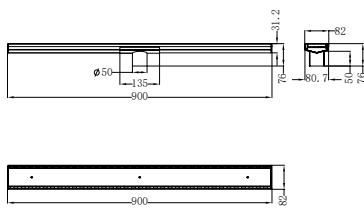

NRFG001HSMB

Tile Insert V Channel Floor Grate 89mm Outlet With Hole Saw Matte Black

Colours Available:

NRFG002HSMB

Tile Insert V Channel Floor Grate 50mm Outlet With Hole Saw Matte Black

Colours Available: