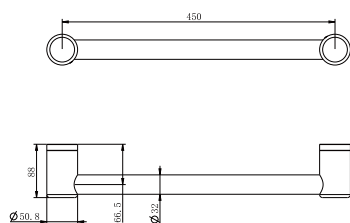

NRCR3218CH

Mecca Care 32mm Grab Rail 450mm Chrome
Colours Available:

NRCR3224CH

Mecca Care 32mm Grab Rail 600mm Chrome
Colours Available: