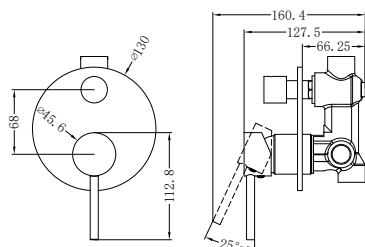

NR250811aCH

Dolce Shower Mixer With Divertor Chrome
Wels Rating: N/A
Colours Available: