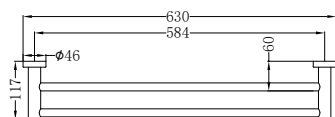

Brushed Bronze  
NR1980BZ

Matte White  
NR1980MW

**NR1924dCH**

Mecca Double Towel Rail 600mm Chrome

Colours Available:

Matte Black  
NR1924dMB

Gun Metal  
NR1924dGM

Brushed Nickel  
NR1924dBN