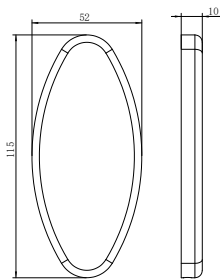

NRCR0004CH

Mecca Care 32mm Grab Rail Cap Chrome
Colours Available:

NRCR0005CH

Backrest Removable Wall Cover Plate Chrome
Colours Available: