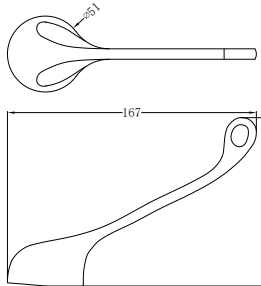

NR503022CH

Classic Care Handle Only Chrome

Wels Rating: N/A

Colours Available:

NR503206CH

Classic Care Handle Only Extended Handle Chrome

Wels Rating: N/A

Colours Available: