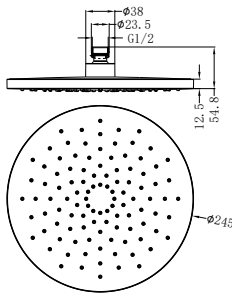

NR508088CH

250mm ABS Round Shower Head Chrome

Wels Rating: 4 Star, 7.5L/Min

Wels REG No. S16423

Colours Available:

NR507036CH

250mm Round Stainless Steel Shower Head 4 Star Rating Chrome

Wels Rating: 4 Star, 6.5L/Min

Wels REG No. S18002

Colours Available: