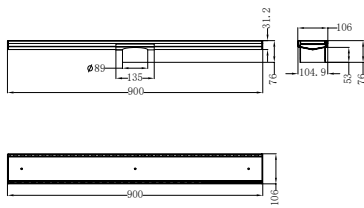

NRFG001HSMB

Tile Insert V Channel Floor Grate 89mm Outlet With Hole Saw Matte Black

Colours Available:

NRFG002HSMB

Tile Insert V Channel Floor Grate 50mm Outlet With Hole Saw Matte Black

Colours Available: