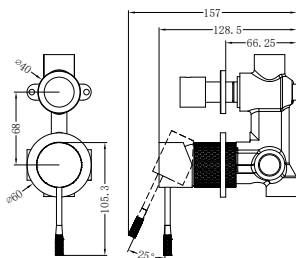

Brushed Bronze  
NR251909aBZ

Graphite  
NR251909aGR

**NR251909eBN**

Opal Shower Mixer With Divertor Separate Plate Brushed Nickel

Wels Rating: N/A

Colours Available:

Brushed Gold  
NR251909eBG

Brushed Bronze  
NR251909eBZ