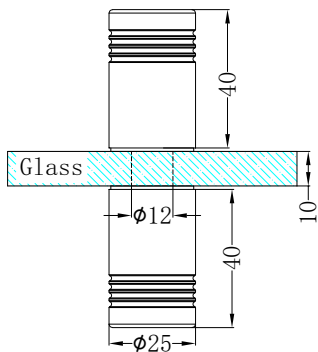

Brushed Nickel  
NRSH204aBN

Brushed Gold  
NRSH204aBG

Brushed Bronze  
NRSH204aBZ

**NRSH301aCH**

Round Shower Knob Chrome  
Colours Available:

Matte Black  
NRSH301aMB

Gun Metal  
NRSH301aGM

Brushed Nickel  
NRSH301aBN