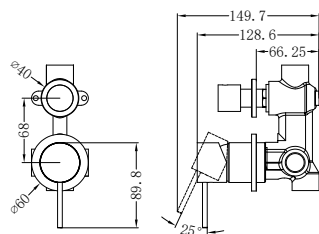

Universal Body

NRUB003P

Premium 35mm Universal Shower Mixer With Divertor Body Only

Trim Kit

NR221911stCH

Mecca Shower Mixer With Divertor Separate Back Plate Trim Kits Only Chrome
Wels Rating: N/A
Colours Available:

Whole Set

NR221911sCH

Mecca Shower Mixer With Divertor Separate Back Plate Chrome
Wels Rating: N/A
Colours Available: