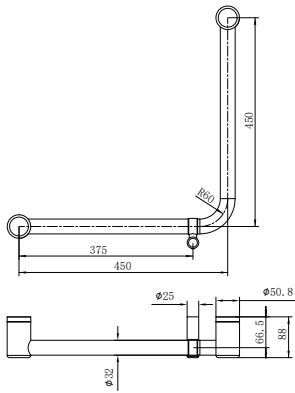

NRCR3290dCH

Mecca Care 32mm Ambulant 90 Degree Bent Tube Grab Rail
450x450mm Chrome
Colours Available: