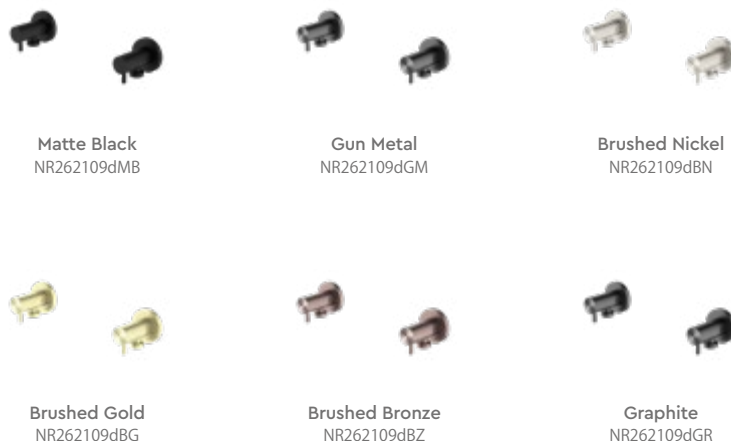

Brushed Gold
NRV901BG

Matte White
NRV901MW

NR262109eCH

Mini Cistern Stop Chrome
Colours Available: