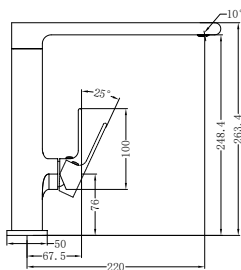

NR321507CH

Bianca Kitchen Mixer Chrome
Wels Rating: 6 Star, 4.5L/Min
Wels REG No. T40945
Colours Available: