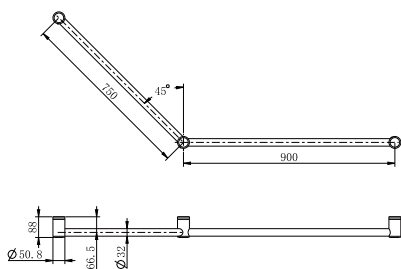

Brushed Nickel  
NRCR3290wBN

Brushed Gold  
NRCR3290wBG

Brushed Bronze  
NRCR3290wBZ

**NRCR3245CH**

Mecca Care 32mm DDA Grab Rail Set 45 Degree 750x900mm Chrome

Colours Available:

Matte Black  
NRCR3245MB

Gun Metal  
NRCR3245GM