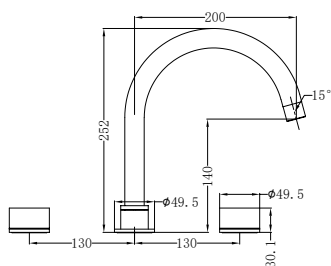

NR211703CH

Kara Bath Set Chrome
Wels Rating: N/A
Colours Available: