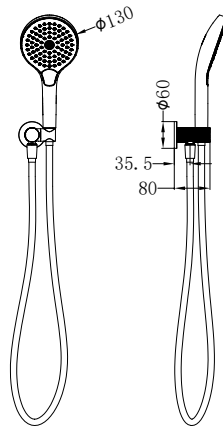

NR251905fBN

Opal Shower On Bracket With Air Shower II Brushed Nickel

Wels Rating: 3 Star, 9L/Min

Wels REG No. S17299

Colours Available: