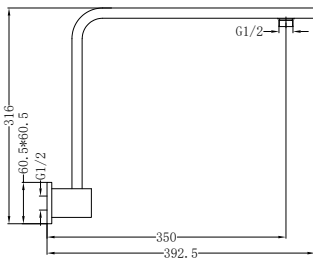

**NR504150CH/NR504300CH
/NR504450CH/ NR504600CH**

Square Ceiling Arm 150/300/450/600mm Length Chrome
Wels Rating: N/A
Colours Available:

NR505CH

Square Swivel Shower Arm Chrome
Wels Rating: N/A
Colours Available: