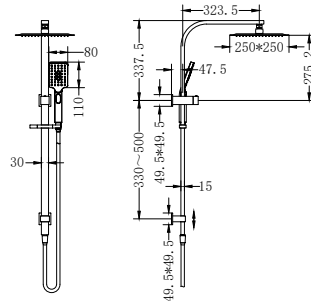

NR301505cCH