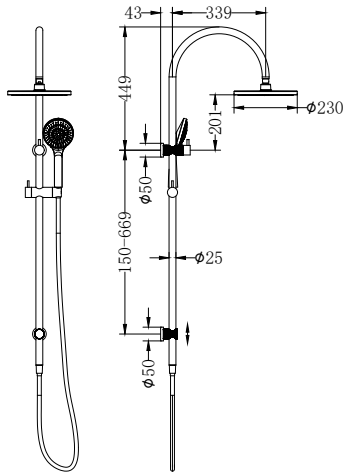

Brushed Gold
NR221905hBG

Brushed Bronze
NR221905hBZ

NR251905bBN

Opal Twin Shower With Air Shower Brushed Nickel

Wels Rating: Overhead Shower 3 Star 9L/Min, Hand Shower 3 Star 9L/Min

Wels REG No. S17347

Colours Available: