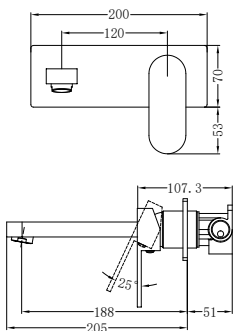

Universal Body

NRUB001

Project 35mm Universal
Wall Basin/Bath Mixer Body Only

Trim Kit

NR301310atCH

Ecco Wall Basin/Bath Mixer Trim Kits Only Chrome
Wels Rating: 4 Star, 7.5L/Min
Wels REG No. T41772
Colours Available:

Matte Black
NR301310atMB

Brushed Nickel
NR301310atBN

Whole Set

NR301310aCH

Ecco Wall Basin/Bath Mixer Chrome
Wels Rating: 4 Star, 7.5L/Min
Wels REG No. T41772
Colours Available:

Matte Black
NR301310aMB

Brushed Nickel
NR301310aBN