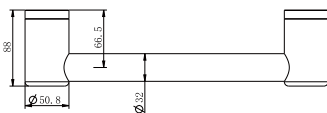

Brushed Bronze  
NRCR3286tBZ

**NRCR3212CH**

Mecca Care 32mm Grab Rail 300mm Chrome  
Colours Available:

Matte Black  
NRCR3212MB

Gun Metal  
NRCR3212GM

Brushed Nickel  
NRCR3212BN

Brushed Gold  
NRCR3212BG

Brushed Bronze  
NRCR3212BZ