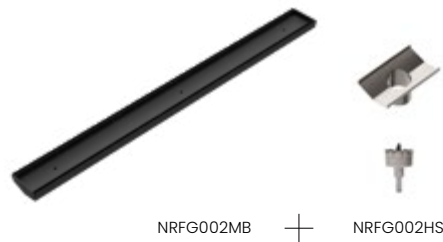

NRFG002MB + NRFG002HS

NRFG002HSMB

Tile Insert V Channel Floor Grate 50mm Outlet With Hole Saw Matte Black

Colours Available: