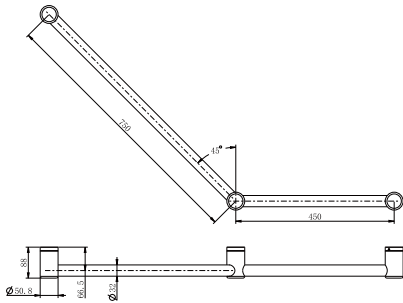

Brushed Nickel  
NRCR3245BN

Brushed Gold  
NRCR3245BG

Brushed Bronze  
NRCR3245BZ

**NRCR3245aCH**

Mecca Care 32mm Ambulant Toilet Grab Rail 45 Degree 750x450mm Chrome  
Colours Available:

Matte Black  
NRCR3245aMB