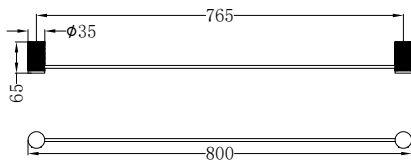

**NR2524dBN**

Opal Double Towel Rail 600mm Brushed Nickel  
Colours Available:

Brushed Gold  
NR2524dBG

Brushed Bronze  
NR2524dBZ

Graphite  
NR2524dGR

**NR2530BN**

Opal Single Towel Rail 800mm Brushed Nickel  
Colours Available: