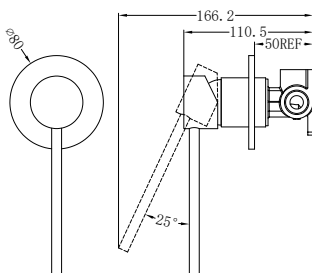

NR250802bCH

Dolce Care Basin Mixer Chrome
Wels Rating: 5 Star, 6L/Min
Wels REG No. T28858
Colours Available:

NR250809dCH

Dolce Care Shower Mixer Chrome
Wels Rating: N/A
Colours Available: