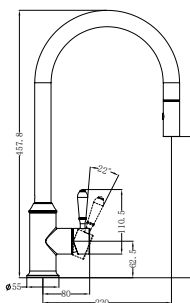

NR69210803CH

York Pull Out Sink Mixer With Vegie Spray Function With Black Porcelain Lever Chrome
Wels Rating: 6 Star, 4.5L/Min
Wels REG No. T41364
Colours Available: