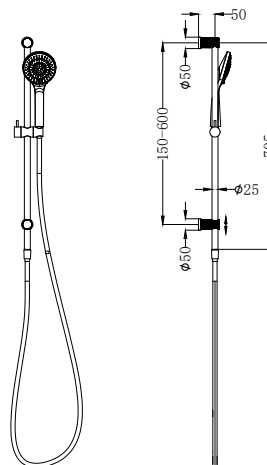

NR251905aBG

Opal Shower Rail With Air Shower Brushed Gold

Wels Rating: 3 Star, 9L/Min

Wels REG No. S15219

Colours Available: