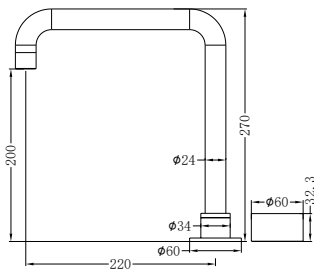

NR271901CH

Kara Progressive Basin Set Chrome

Wels Rating: 6 Star, 4.5L/Min

Wels REG No. T35958

Colours Available:

NR271901aCH

Kara Progressive Tall Basin Set Chrome

Wels Rating: 5 Star, 6L/Min

Wels REG No. T35924

Colours Available: