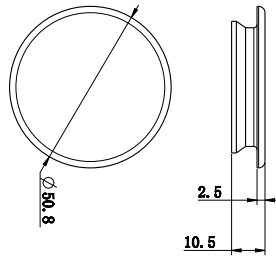

NRCR0004CH

Mecca Care 32mm Grab Rail Cap Chrome
Colours Available:

NRCR0005CH

Backrest Removable Wall Cover Plate Chrome
Colours Available: