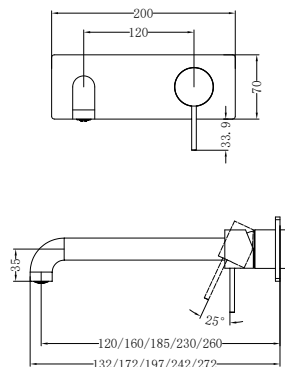

Universal Body

NRUB001P

Premium 35mm Universal
Wall Basin/Bath Mixer Body Only

Trim Kit

NR221910a120tCH / NR221910a160tCH / NR221910a185tCH / NR221910a230tCH/NR221910a260tCH

Mecca Wall Basin/Bath Mixer 120/160/185/230/260mm
Trim Kits Only Chrome
Wels Rating: 5 Star, 6L/Min
Wels REG No. T41847/ T41614/ T41615/ T41616/ T41848
Colours Available:

Matte Black
NR221910a120tMB
NR221910a160tMB
NR221910a185tMB
NR221910a230tMB
NR221910a260tMB

Gun Metal
NR221910a120tGM
NR221910a160tGM
NR221910a185tGM
NR221910a230tGM
NR221910a260tGM

Brushed Nickel
NR221910a120tBN
NR221910a160tBN
NR221910a185tBN
NR221910a230tBN
NR221910a260tBN

Brushed Gold
NR221910a120tBG
NR221910a160tBG
NR221910a185tBG
NR221910a230tBG
NR221910a260tBG

Brushed Bronze
NR221910a120tBZ
NR221910a160tBZ
NR221910a185tBZ
NR221910a230tBZ
NR221910a260tBZ

Matte White
NR221910a120tMW
NR221910a160tMW
NR221910a185tMW
NR221910a230tMW
NR221910a260tMW

Whole Set

NR221910a120CH/NR221910a160CH/NR221910a185CH / NR221910a230CH/NR221910a260CH

Mecca Wall Basin/Bath Mixer 120/160/185/230/260mm Chrome
Wels Rating: 5 Star, 6L/Min
Wels REG No. T41847/ T41614/ T41615/ T41616/ T41848
Colours Available:

Matte Black
NR221910a120MB
NR221910a160MB
NR221910a185MB
NR221910a230MB
NR221910a260MB

Gun Metal
NR221910a120GM
NR221910a160GM
NR221910a185GM
NR221910a230GM
NR221910a260GM

Brushed Nickel
NR221910a120BN
NR221910a160BN
NR221910a185BN
NR221910a230BN
NR221910a260BN

Brushed Gold
NR221910a120BG
NR221910a160BG
NR221910a185BG
NR221910a230BG
NR221910a260BG

Brushed Bronze
NR221910a120BZ
NR221910a160BZ
NR221910a185BZ
NR221910a230BZ
NR221910a260BZ