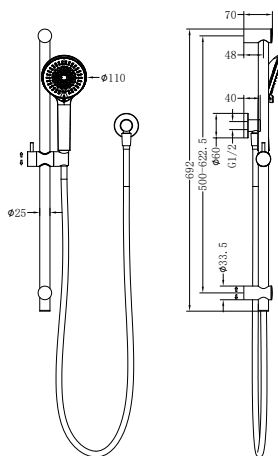

NR318CH

Round Metal Project Rail Shower Chrome

Wels Rating: 3 Star, 9L/Min

Wels REG No. S17355

Colours Available: