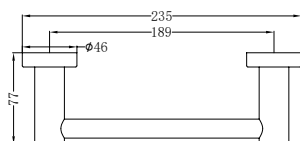

Brushed Bronze  
NR1982aBZ

Matte White  
NR1982aMW

**NR1980aCH**

Mecca Hand Towel Rail Chrome  
Colours Available:

Matte Black  
NR1980aMB

Gun Metal  
NR1980aGM

Brushed Nickel  
NR1980aBN

Brushed Gold  
NR1980aBG