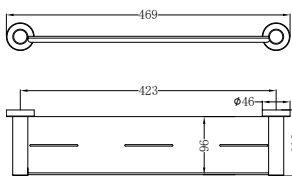

NR1930CH

Mecca Single Towel Rail 800mm Chrome
Colours Available:

NR1987aCH

Mecca Metal Shower Shelf Chrome
Colours Available: