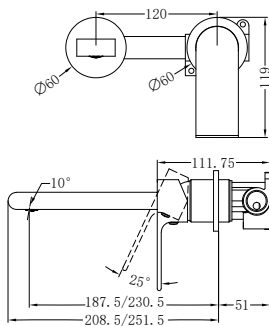

NRUB001P

Premium 35mm Universal
Wall Basin/Bath Mixer Body Only

NR321510etCH / NR321510ftCH

Bianca Wall Basin/Bath Mixer Separate Back Plate 187/230mm
Trim Kits Only Chrome
Wels Rating: 6 Star, 4.5L/Min
Wels REG No. T41694/ T41695
Colours Available:

NR321510eCH / NR321510fCH

Bianca Wall Basin/Bath Mixer Separate Back Plate 187/230mm Chrome
Wels Rating: 6 Star, 4.5L/Min
Wels REG No. T41694/ T41695
Colours Available: