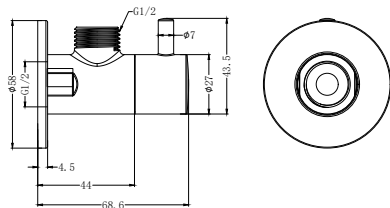

NR262109dCH

Washing Machine Tap Set Chrome
Colours Available:

NR262109eCH

Mini Cistern Stop Chrome
Colours Available: