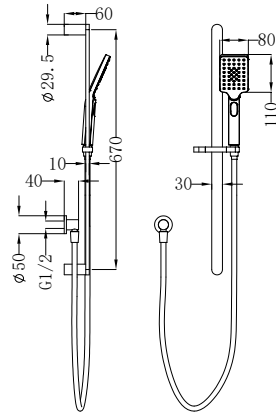

Matte Black  
NR30802MB

Brushed Nickel  
NR30802BN

**NR30803CH**

Bianca Shower Rail Chrome

Wels Rating: 5 Star, 6L/Min

Wels REG No. S16422

Colours Available:

Matte Black  
NR30803MB