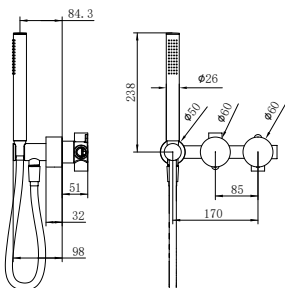

Matte Black  
NR271903dMB

Gun Metal  
NR271903dGM

Brushed Nickel  
NR271903dBN

Brushed Gold  
NR271903dBG

Brushed Bronze  
NR271903dBZ

Universal Body

**NR29238**

Kara/Opal Progressive Shower Mixer Body Only