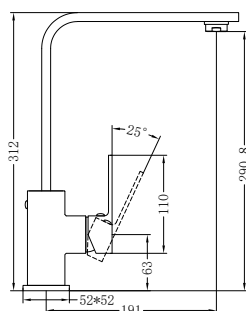

NR301506CH

Celia Kitchen Mixer Builders Range Chrome
Wels Rating: 4 Star, 7.5L/Min
Wels REG No. T29251
Colours Available:

NR301507aCH

Celia Wall Basin/Bath Mixer Chrome
Wels Rating: 5 Star, 5L/Min
Wels REG No. T27686
Colours Available: