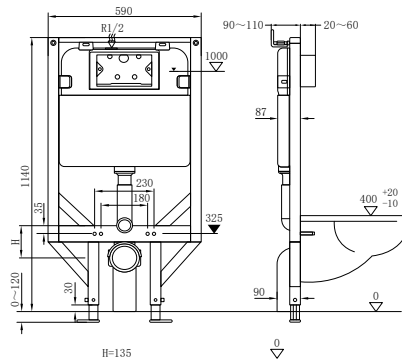

Brushed Gold
NRCRPL002BG

Brushed Bronze
NRCRPL002BZ

G30031

R&T Wall Hung In-Wall Cistern
Wels Rating: 4 Star, 3.5L/Min
Wels REG No. L06231