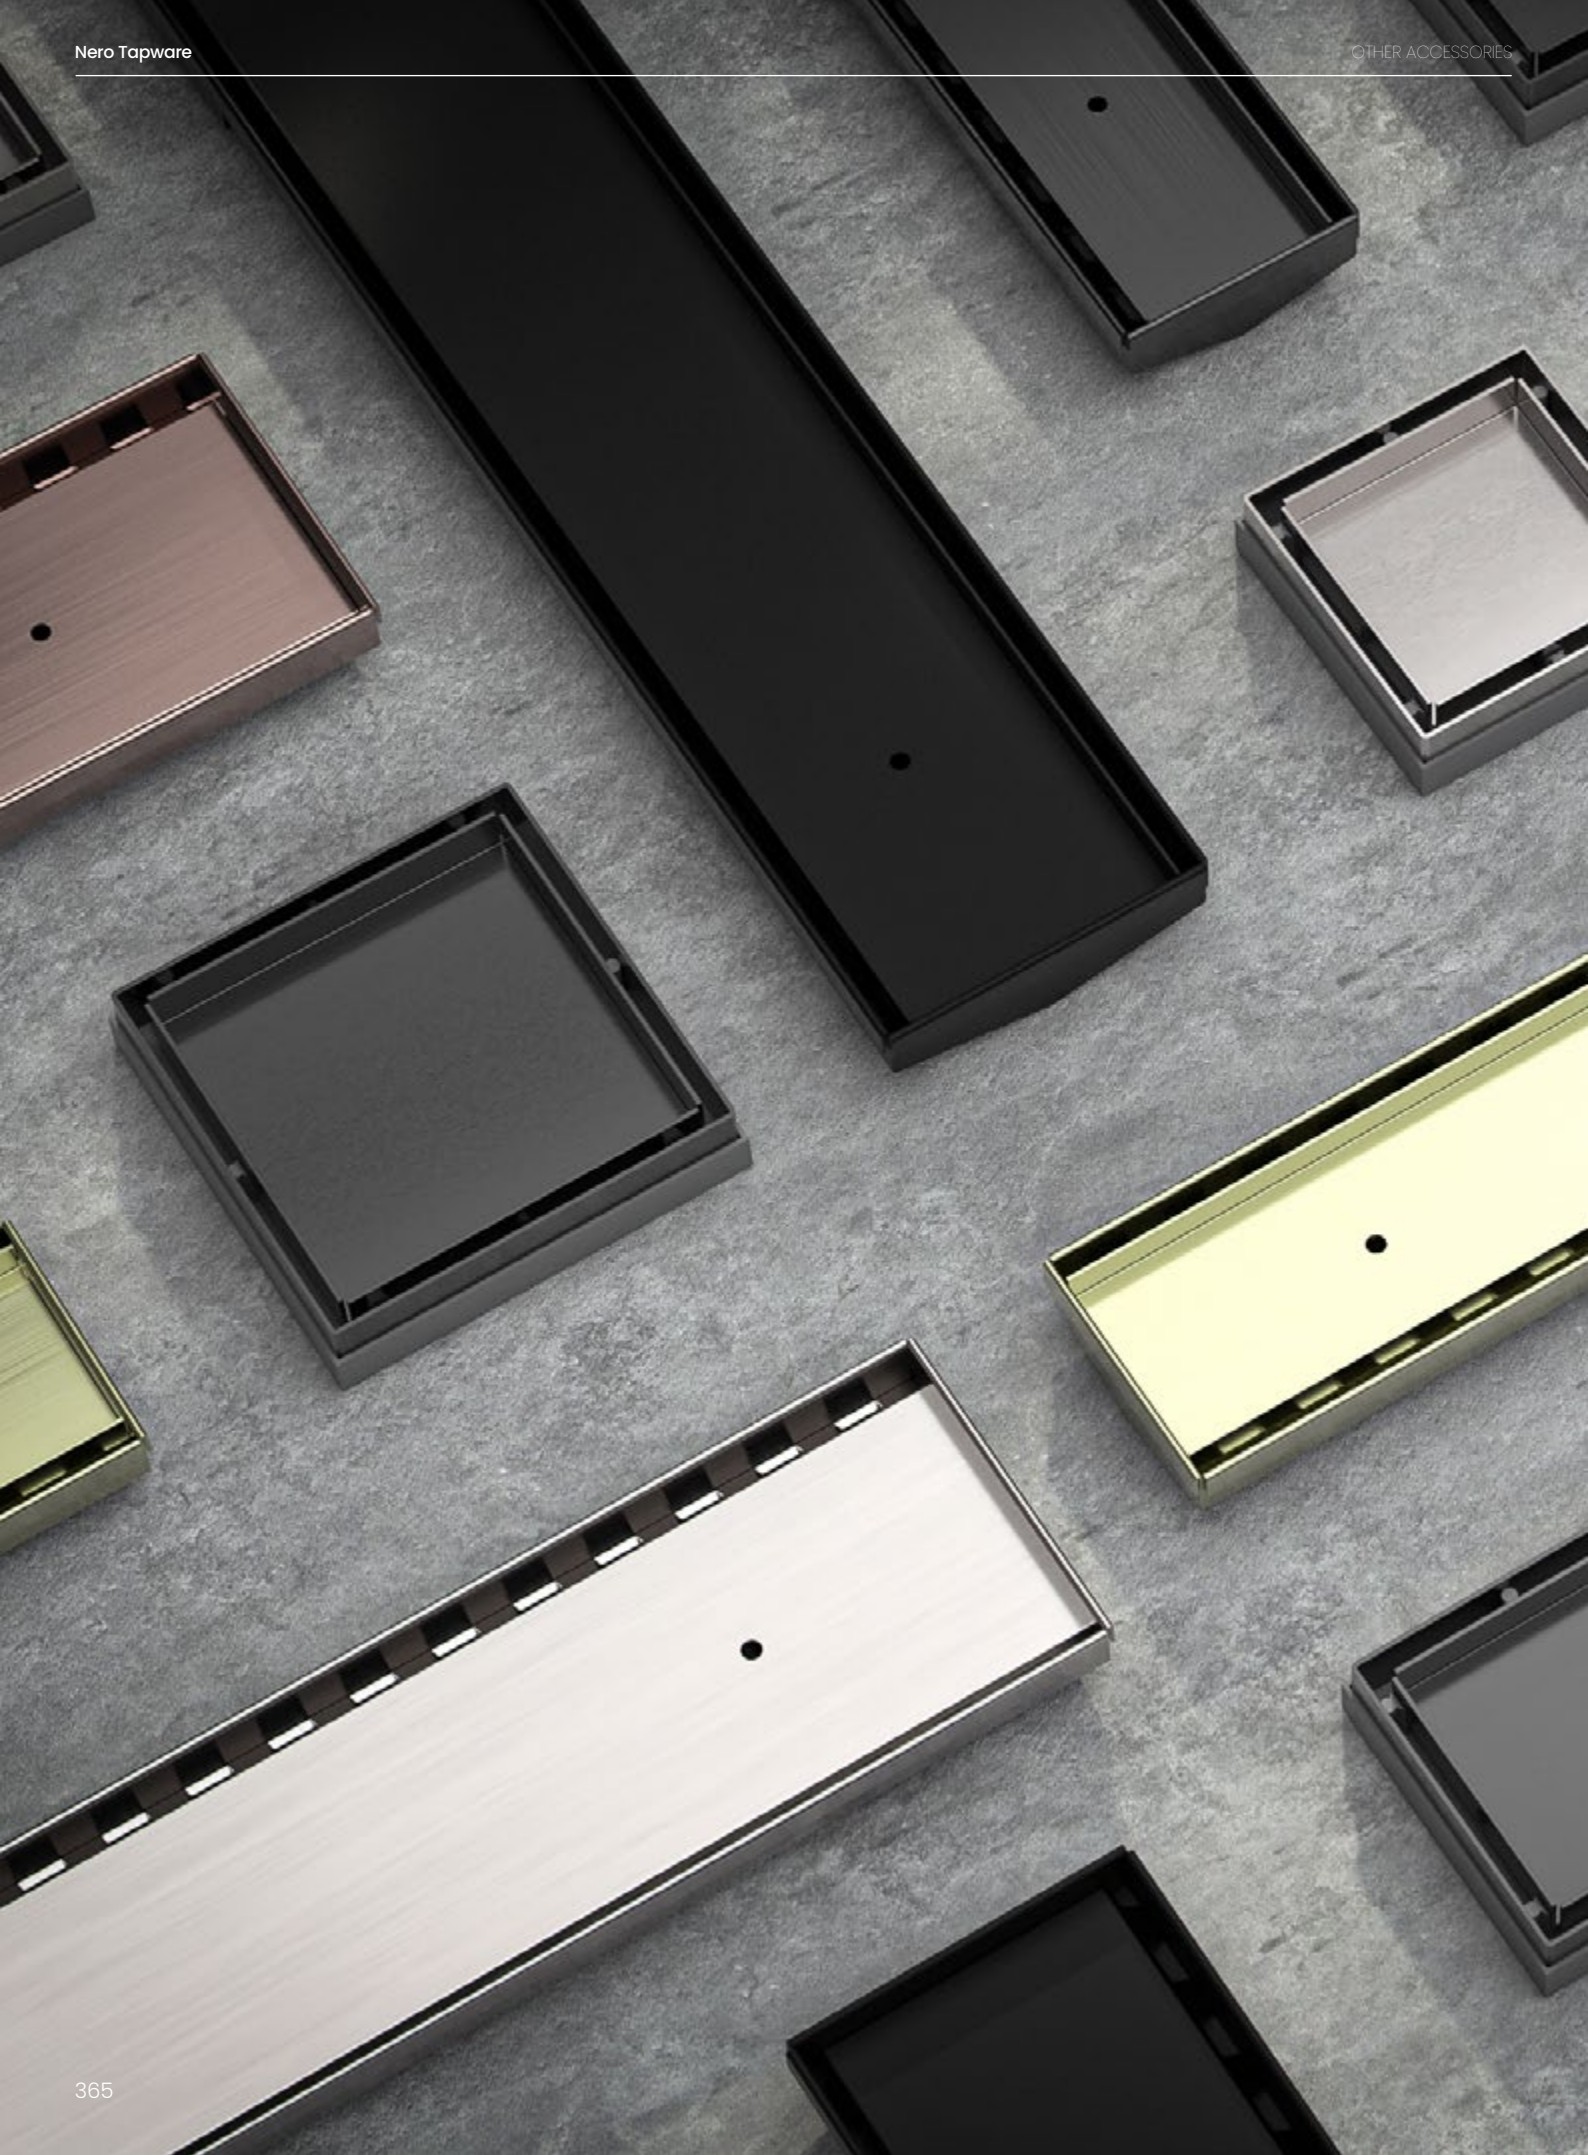

**NRFW008MB**

130mm Square Tile Insert Floor Waste 100mm Outlet Matte Black  
Colours Available:

Gun Metal  
NRFW008GM

Brushed Nickel  
NRFW008BN

Brushed Gold  
NRFW008BG

Brushed Bronze  
NRFW008BZ

NRFG001MB + NRFG001HS