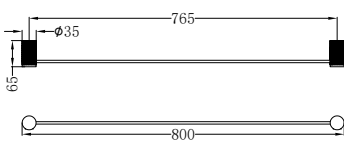

NR2524BG

Opal Single Towel Rail 600mm
Brushed Gold

NR2524dBG

Opal Double Towel Rail 600mm
Brushed Gold

NR2530BG

Opal Single Towel Rail 800mm
Brushed Gold

NR2530dBG

Opal Double Towel Rail 800mm
Brushed Gold