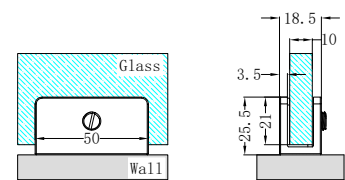

NRS201aBN

Over-Panel Glass to Glass Fitting 10mm Glass
Brushed Nickel

NRS202aBN

Shower F Bracket 10mm Glass
Brushed Nickel

NRS203aBN

Shower U Bracket 10mm Glass
Brushed Nickel

NRS204aBN

90 Degree Glass to Wall Bracket 10mm Glass
Brushed Nickel