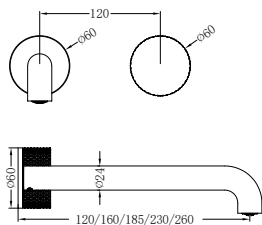

Opal Progressive Wall Basin/Bath Set 120 /160/185/230/260mm Spout Brushed Gold
Wels Rating: 5 Star, 6L/Min
Wels REG No. T41903/T40549/T40550 /T40551/T41904

NR252008BG

Opal Progressive Pull Out Kitchen Set
Brushed Gold
Wels Rating: 6 Star, 4.5L/Min
Wels REG No. T41356