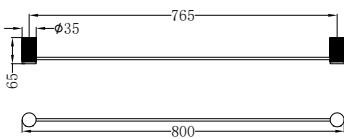

NR2581BZ

Opal Soap Dish Holder
Brushed Bronze

NR2524BZ

Opal Single Towel Rail 600mm
Brushed Bronze

NR2524dBZ

Opal Double Towel Rail 600mm
Brushed Bronze

NR2530BZ

Opal Single Towel Rail 800mm
Brushed Bronze