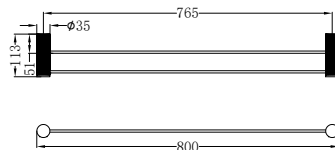

NR2530dBN

Opal Double Towel Rail 800mm
Brushed Nickel