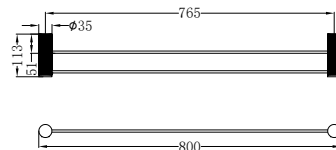

NR2524BG

Opal Single Towel Rail 600mm
Brushed Gold

NR2524dBG

Opal Double Towel Rail 600mm
Brushed Gold

NR2530BG

Opal Single Towel Rail 800mm
Brushed Gold

NR2530dBG

Opal Double Towel Rail 800mm
Brushed Gold