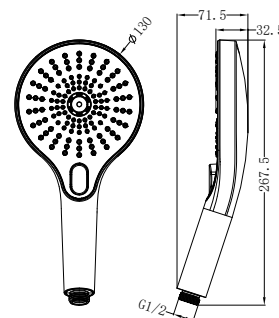

Brushed Bronze
 NR251903aBZ

Graphite
 NR251903aGR

NR508079BN

250mm Opal Shower Head Brushed Nickel
 Wels Rating: 3 Star, 9L/Min
 Wels REG No. S17297

NR508077BN

Opal Hand Shower Brushed Nickel
 Wels Rating: 3 Star, 9L/Min
 Wels REG No. S15216