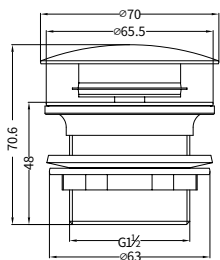

Round 400mm Stainless Steel Basin
Brushed Gold

NRB3555BG

Rectangle Stainless Steel Basin
Brushed Gold

NRA706BG

Universal Pop Up Waste
Brushed Gold

NRA707BG

40mm Bath Pop-Up Plug With Removable Waste No Overflow
Brushed Gold