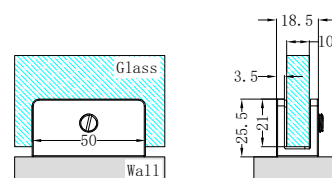

180 Degree Glass to Glass Shower Hinge 10mm Glass
Brushed Bronze

NRS202aBZ

Shower F Bracket 10mm Glass
Brushed Bronze

NRS203aBZ

Shower U Bracket 10mm Glass
Brushed Bronze

NRSH204aBZ

90 Degree Glass to Wall Bracket 10mm Glass
Brushed Bronze