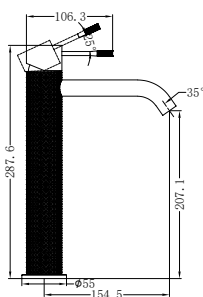

Opal Tall Basin Mixer Brushed Bronze
Wels Rating: 5 Star, 5L/Min
Wels REG No. T37081

NR251908BZ