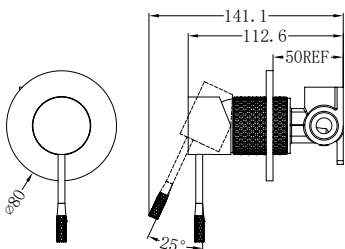

Opal Shower Mixer With 80mm Plate
Graphite
Wels Rating: N/A

NR251909hGR