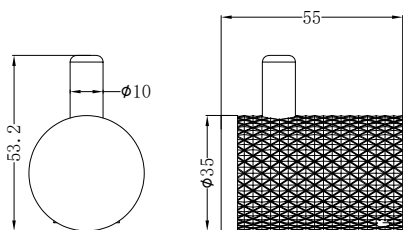

NR2582BZ

Opal Robe Hook
Brushed Bronze