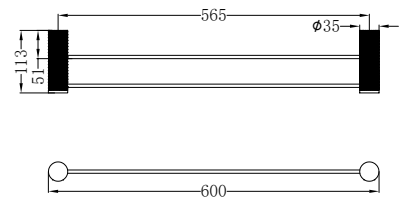

NR2524dBN

Opal Double Towel Rail 600mm
Brushed Nickel