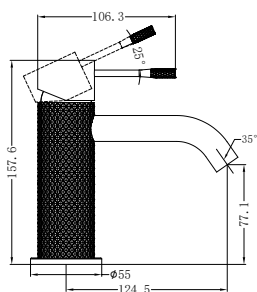

Opal Basin Mixer Brushed Bronze
Wels Rating: 5 Star, 5L/Min
Wels REG No. T37080

NR251901aBZ