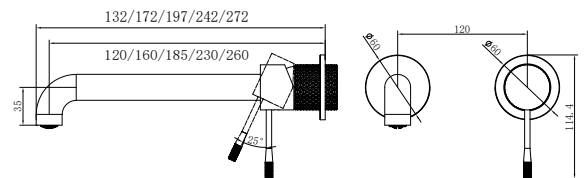

NR251909aBZ

Opal Shower Mixer With Divertor
Brushed Bronze
Wels Rating: N/A

NR251909eBZ

Opal Shower Mixer With Divertor Separate Plate
Brushed Bronze
Wels Rating: N/A

NR251907a120BZ/NR251907a160BZ
NR251907aBZ/NR251907a230BZ/NR251907a260BZ

Opal Wall Basin/Bath Mixer 120/160/185/230/260mm Spout
Brushed Bronze
Wels Rating: 5 Star, 6L/Min
Wels REG No. T41905/T41906/T37009/T41907/T41908

NR251907b120BZ/NR251907b160BZ
NR251907bBZ/NR251907b230BZ/NR251907b260BZ

Opal Wall Basin/Bath Mixer 120/160/185/230/260mm Spout
Separate Back Plate Brushed Bronze
Wels Rating: 5 Star, 6L/Min
Wels REG No. T41899/T41900/T37754/T41901/T41902