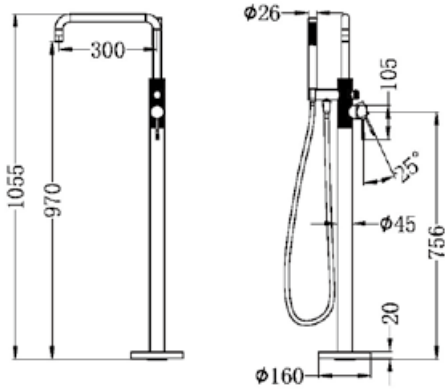

Brushed Gold
NR251905hBG

Brushed Bronze
NR251905hBZ

Graphite
NR251905hGR

NR251903aBN

Opal Free Standing Bath Mixer With Hand Shower
 Brushed Nickel
 Wels Rating: 3 Star, 9L/Min
 Wels REG No. S17464

Brushed Gold
 NR251903aBG