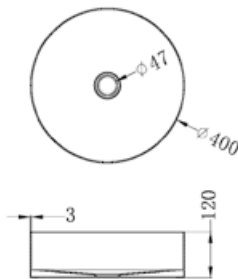

NRB401rBZ

Round 400mm Stainless Steel Basin
Brushed Bronze