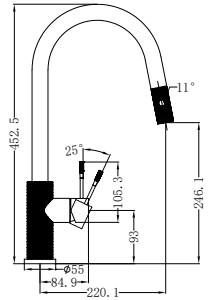

Opal Pull Out Sink Mixer With
Vegie Spray Function Graphite
Wels Rating: 6 Star, 4.5L/Min
Wels REG No. T37010

NR251909GR