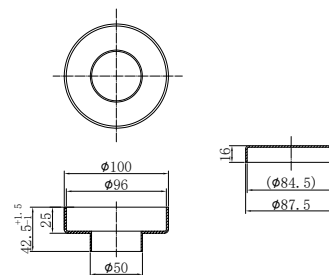

NRA707BZ

40mm Bath Pop-Up Plug With Removable Waste No Overflow
Brushed Bronze

NRFW004BZ

130mm Round Tile Insert Floor Waste 80mm Outlet
Brushed Bronze

NRFW003BZ

100mm Round Tile Insert Floor Waste 50mm Outlet
Brushed Bronze