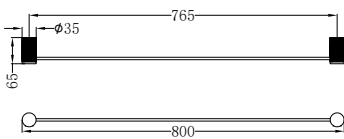

NR2530BN

Opal Single Towel Rail 800mm
Brushed Nickel