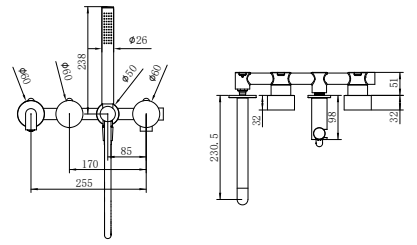

NR252003b250BN

Opal Progressive Shower System Separate
Plate With Spout 250mm Brushed Nickel
Wels Rating: 7.5L/Min, Not Star Rated