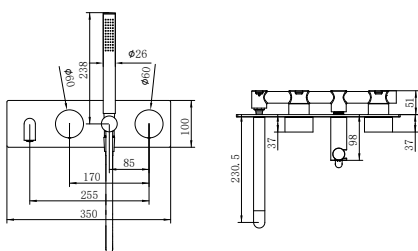

NR252003a250BZ

Opal Progressive Shower System
With Spout 250mm Brushed Bronze
Wels Rating: 7.5L/Min, Not Star Rated