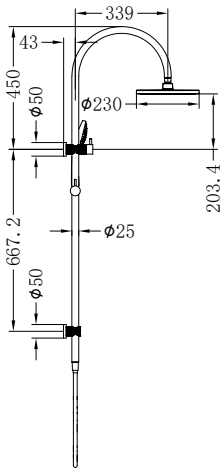

Opal Twin Shower Set With Air Shower
Wels Rating: Overhead Shower 3 Star, 9L/Min
Hand Shower 3 Star, 9L/Min
Wels REG No. S17347

Brushed Nickel
NR251905bBN