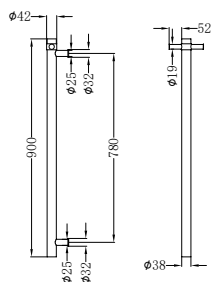

NR190001BZ

Non-Heated Towel Ladder
Brushed Bronze

NR190002hBZ

Heated Towel Ladder
Brushed Bronze

NRV900hBZ

Heated Vertical Towel Rail
Brushed Bronze

NRPL001BZ

In Wall Toilet Push Plate
Brushed Bronze