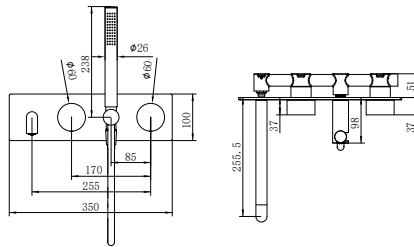

NR252003b230GR

Opal Progressive Shower System Separate
Plate With Spout 230mm Graphite
Wels Rating: 7.5L/Min, Not Star Rated