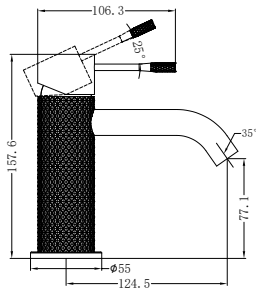

Opal Basin Mixer Graphite
Wels Rating: 5 Star, 5L/Min
Wels REG No. T37080

NR251901aGR