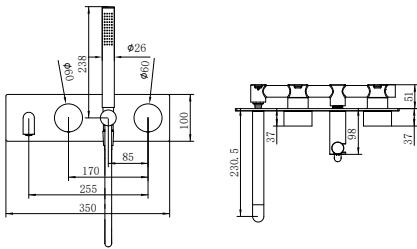

NR252003a250BN

Opal Progressive Shower System
With Spout 250mm Brushed Nickel
Wels Rating: 7.5L/Min, Not Star Rated