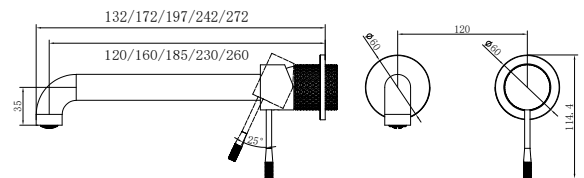

NR251909aBN

Opal Shower Mixer With Divertor
Brushed Nickel
Wels Rating: N/A

NR251909eBN

Opal Shower Mixer With Divertor Separate Plate
Brushed Nickel
Wels Rating: N/A

NR251907a120BN/ NR251907a160BN
NR251907aBN/ NR251907a230BN/ NR251907a260BN

Opal Wall Basin/Bath Mixer 120/160/185/230/260mm Spout
Brushed Nickel
Wels Rating: 5 Star, 6L/Min
Wels REG No. T41905/T41906/T37009/T41907/T41908

NR251907b120BN/ NR251907b160BN
NR251907bBN/ NR251907b230BN/ NR251907b260BN

Opal Wall Basin/Bath Mixer 120/160/185/230/260mm Spout
Separate Back Plate Brushed Nickel
Wels Rating: 5 Star, 6L/Min
Wels REG No. T41899/T41900/T37754/T41901/T41902