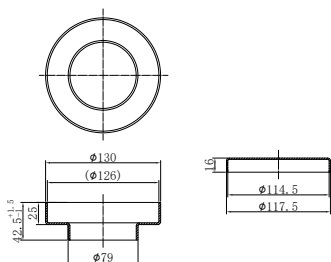

NRFW004GM

130mm Round Tile Insert Floor Waste 80mm Outlet Gun Metal