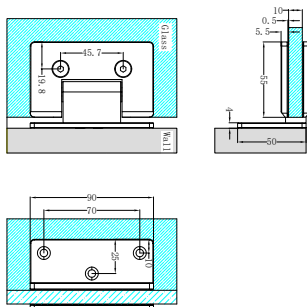

NRS101aGM

90 Degree Glass to Wall Shower Hinge 10mm Glass
Gun Metal