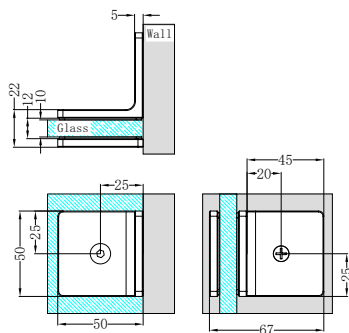

NRS101aGM

90 Degree Glass to Wall Shower Hinge 10mm Glass
Gun Metal

NRS201aGM

Over-Panel Glass to Glass Fitting 10mm Glass
Gun Metal

NRS102aGM

180 Degree Glass to Glass Shower Hinge 10mm Glass
Gun Metal

NRS202aGM

Shower F Bracket 10mm Glass
Gun Metal

NRS203aGM

Shower U Bracket 10mm Glass
Gun Metal

NRSH204GM

90 Degree Glass to Wall Bracket 10mm Glass
Gun Metal

NRSH301aGM

Round Shower Knob
Gun Metal

NRSH302aGM