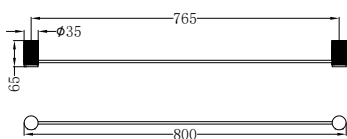

NR2530GR

Opal Single Towel Rail 800mm
Graphite

NR2530dGR

Opal Double Towel Rail 800mm
Graphite

NR2587aGR

Opal Metal Shower Shelf
Graphite

SHOWERS

-  Brushed Nickel
 -  Brushed Bronze
 -  Brushed Gold
 -  Graphite
-