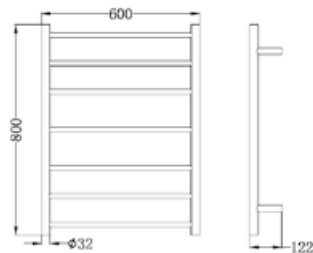

NR190001BN

Non-Heated Towel Ladder
Brushed Nickel