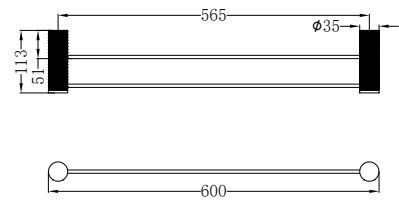

NR2524dBG

Opal Double Towel Rail 600mm
Brushed Gold