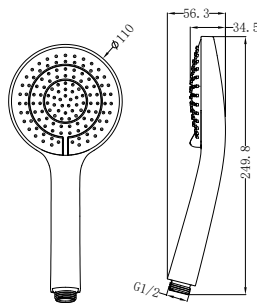

NR508074BG

Air Hand Shower Brushed Gold
Water Rating: 3 Star, 9L/Min
Wels REG No. S15215

NR508002BG

Air Hand Shower II Brushed Gold
Wels Rating: 3 Star, 9L/Min
Wels REG No. S17336