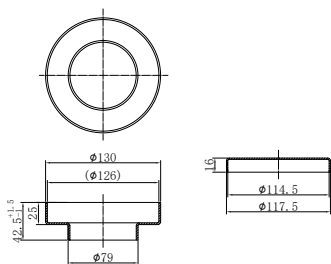

NRFW004BG

130mm Round Tile Insert Floor Waste 80mm Outlet
Brushed Gold