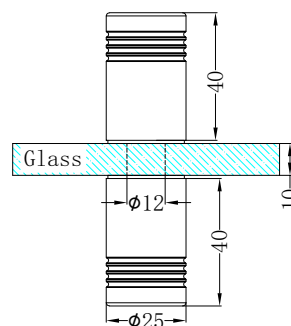

NRS301aBN

Round Shower Knob
Brushed Nickel