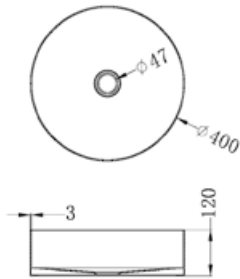

NRB401rGR

Round 400mm Stainless Steel Basin
Graphite