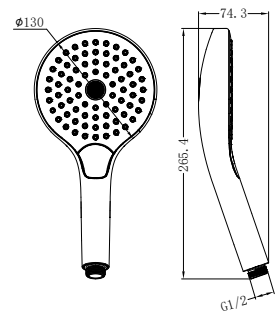

NR508002GR

Air Hand Shower II Graphite
Wels Rating: 3 Star, 9L/Min
Wels REG No. S17336