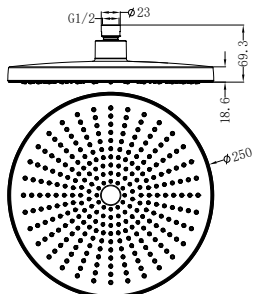

Brushed Bronze
 NR251903aBZ

Graphite
 NR251903aGR

NR508079BN

250mm Opal Shower Head Brushed Nickel
 Wels Rating: 3 Star, 9L/Min
 Wels REG No. S17297

NR508077BN

Opal Hand Shower Brushed Nickel
 Wels Rating: 3 Star, 9L/Min
 Wels REG No. S15216