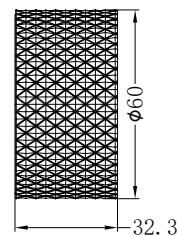

Opal Progressive Shower Mixer
Brushed Gold
Wels Rating: N/A