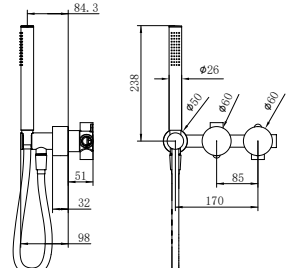

Opal Progressive Shower System
With Spout 230mm Graphite
Wels Rating: 7.5L/Min, Not Star Rated

Opal Progressive Shower System
With Spout 250mm Graphite
Wels Rating: 7.5L/Min, Not Star Rated

Opal Progressive Shower System Separate
Plate With Spout 230mm Graphite
Wels Rating: 7.5L/Min, Not Star Rated

Opal Progressive Shower System Separate
Plate With Spout 250mm Graphite
Wels Rating: 7.5L/Min, Not Star Rated

Opal Progressive Shower System
Graphite
Wels Rating: 7.5L/Min, Not Star Rated

Opal Progressive Shower System
Separate Plate Graphite
Wels Rating: 7.5L/Min, Not Star Rated