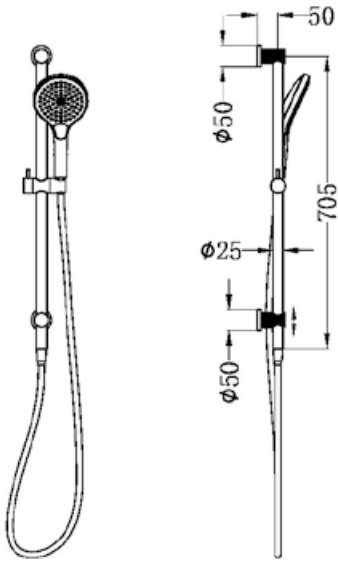

Brushed Gold
NR251905fBG

Brushed Bronze
NR251905fBZ

Graphite
NR251905fGR

NR251905gBN

Opal Shower Rail With Air Shower II
Brushed Nickel
Wels Rating: 3 Star, 9L/Min
Wels REG No. S17301

Brushed Gold
NR251905gBG