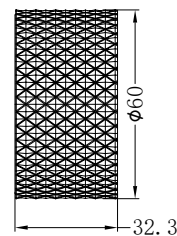

Opal Progressive Shower Mixer
Brushed Nickel
Wels Rating: N/A