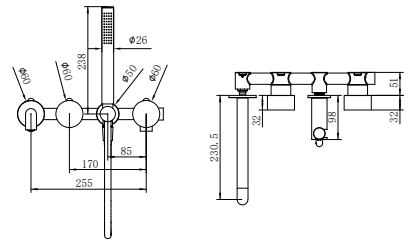

NR252003b250BG

Opal Progressive Shower System Separate
Plate With Spout 250mm Brushed Gold
Wels Rating: 7.5L/Min, Not Star Rated