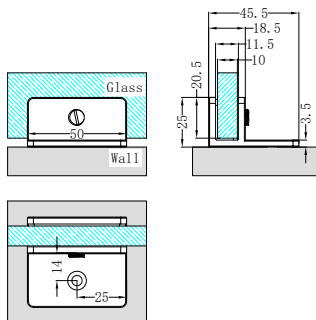

NRS202aGM

Shower F Bracket 10mm Glass
Gun Metal