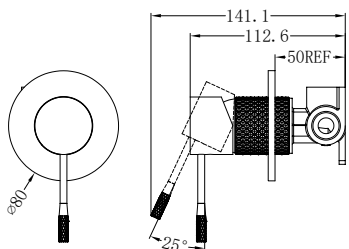

Opal Shower Mixer With 80mm Plate
Brushed Bronze
Wels Rating: N/A

NR251909hBZ