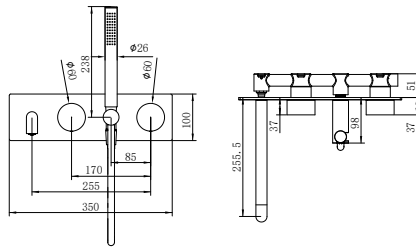

NR252003b230BN

Opal Progressive Shower System Separate
Plate With Spout 230mm Brushed Nickel
Wels Rating: 7.5L/Min, Not Star Rated