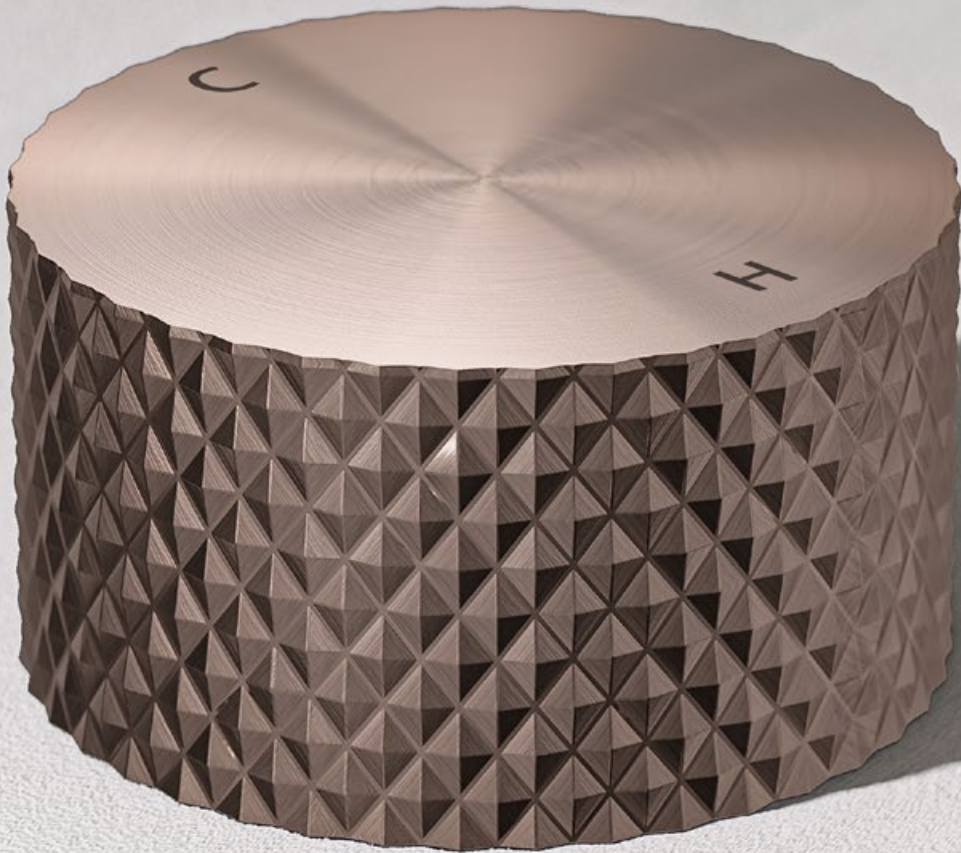

NR252008BZ

Opal Progressive Pull Out Kitchen Set
 Brushed Bronze
 Wels Rating: 6 Star, 4.5L/Min
 Wels REG No. T41356

NR252009BZ

Opal Progressive Shower Mixer
 Brushed Bronze
 Wels Rating: N/A

Shower Mixer