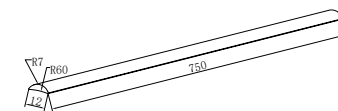

NRSH301aBZ

Round Shower Knob
Brushed Bronze

NRSH302aBZ

Square Shower Knob Handle
Brushed Bronze

NRSH303aBZ

Towel Bar 500mm
Brushed Bronze

NRSH401BZ

Half Round Water Seal Rail 750mm
Brushed Bronze