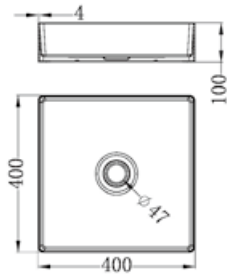

NRFW003BN

100mm Round Tile Insert Floor Waste 50mm Outlet
Brushed Nickel

NRFW005BN

130mm Round Tile Insert Floor Waste 100mm Outlet
Brushed Nickel

NRB401sBG

Square 400mm Stainless Steel Basin
Brushed Gold

NRB401rBG