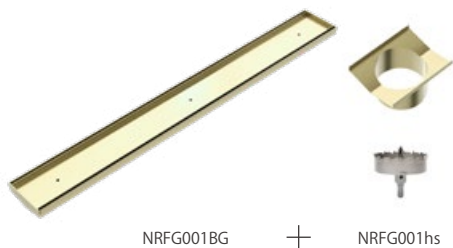

Tile Insert V Channel Floor Grate 50mm Outlet With Hole Saw
Brushed Nickel

NR190001BN

Non-Heated Towel Ladder
Brushed Nickel

NRPL001BN

In Wall Toilet Push Plate
Brushed Nickel

NR262109dBN

Washing Machine Tap Set
Brushed Nickel