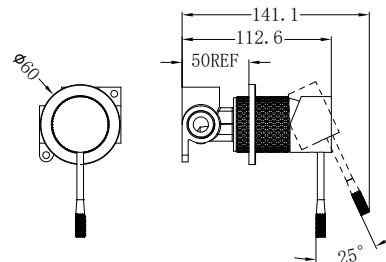

Opal Shower Mixer With 60mm Plate
Brushed Nickel
Wels Rating: N/A