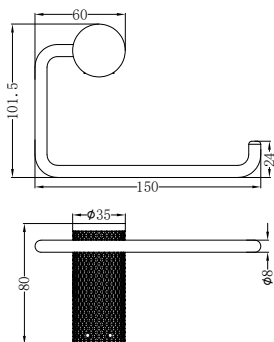

NR2586BN

Opal Toilet Roll Holder
Brushed Nickel