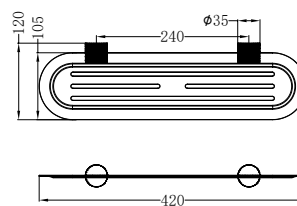

NR2530GR

Opal Single Towel Rail 800mm
Graphite

NR2530dGR

Opal Double Towel Rail 800mm
Graphite

NR2587aGR

Opal Metal Shower Shelf
Graphite

SHOWERS

-  Brushed Nickel
 -  Brushed Bronze
 -  Brushed Gold
 -  Graphite
-