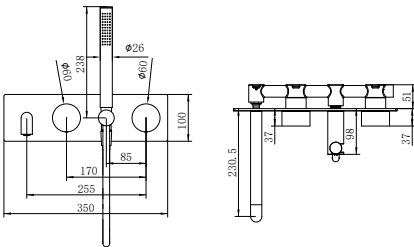

NR252003a250GR

Opal Progressive Shower System
With Spout 250mm Graphite
Wels Rating: 7.5L/Min, Not Star Rated