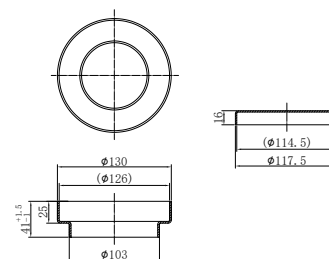

NRFW005GM

130mm Round Tile Insert Floor Waste 100mm Outlet Gun Metal