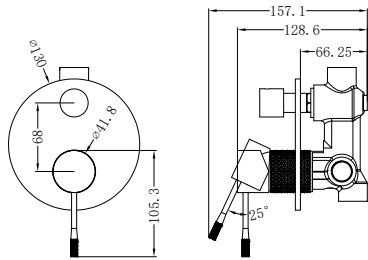

NR251909GR

Opal Shower Mixer With 80mm Plate
Graphite
Wels Rating: N/A

NR251909hGR

Opal Shower Mixer With 60mm Plate
Graphite
Wels Rating: N/A

NR251909aGR

Opal Shower Mixer With Divertor
Graphite
Wels Rating: N/A