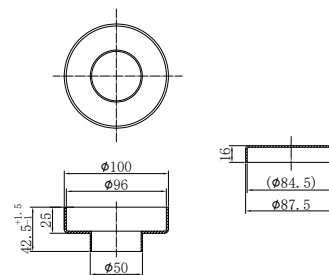

NRFW003GM

100mm Round Tile Insert Floor Waste 50mm Outlet Gun Metal