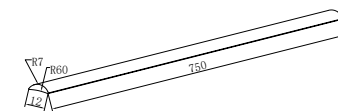

Square Shower Knob Handle
Gun Metal

NRSH303aGM

Towel Bar 500mm
Gun Metal

NRSH401GM

Half Round Water Seal Rail 750mm
Gun Metal

Warranty Periods

1. Goods sold by are made to the highest industry standards and quality, which is reflected in the warranty against defects.