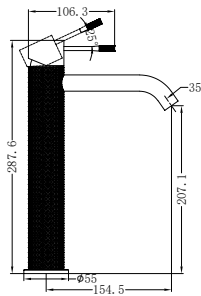

Opal Tall Basin Mixer Brushed Gold
Wels Rating: 5 Star, 5L/Min
Wels REG No. T37081

NR251908BG