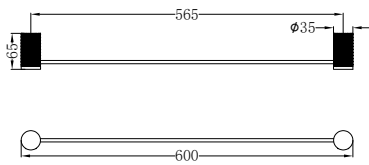

NR2581BZ

Opal Soap Dish Holder
Brushed Bronze

NR2524BZ

Opal Single Towel Rail 600mm
Brushed Bronze

NR2524dBZ

Opal Double Towel Rail 600mm
Brushed Bronze

NR2530BZ

Opal Single Towel Rail 800mm
Brushed Bronze