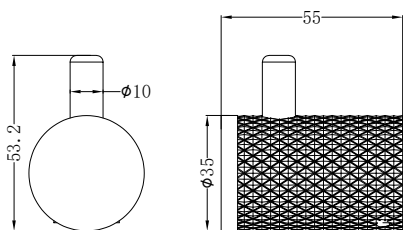

NR2582BN

Opal Robe Hook
Brushed Nickel