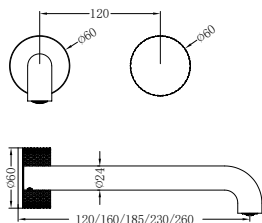

Opal Progressive Wall Basin/Bath Set 120
/160/185/230/260mm Spout Brushed Bronze
Wels Rating: 5 Star, 6L/Min
Wels REG No. T41903/T40549/T40550
/T40551/T41904

NR252008BZ

Opal Progressive Pull Out Kitchen Set
Brushed Bronze
Wels Rating: 6 Star, 4.5L/Min
Wels REG No. T41356