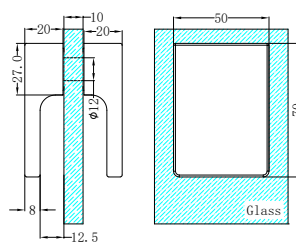

NRSH204aBG

90 Degree Glass to Wall Bracket 10mm Glass
Brushed Gold

NRSH301aBG

Round Shower Knob
Brushed Gold

NRSH302aBG

Square Shower Knob Handle
Brushed Gold

NRSH303aBG

Towel Bar 500mm
Brushed Gold