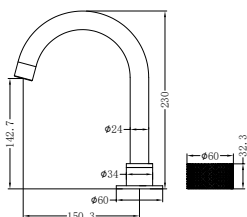

Opal Progressive Basin Set Brushed Bronze
Wels Rating: 6 Star, 4.5L/Min
Wels REG No. T35958

NR252001aBZ