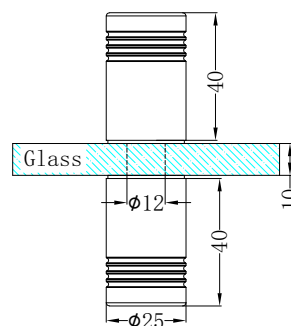

NRSH302aBZ

Square Shower Knob Handle
Brushed Bronze