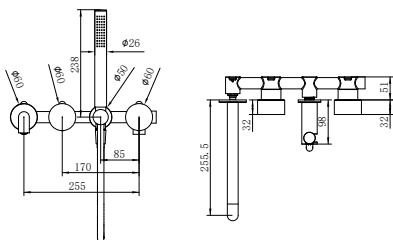

NR252003b230BN

Opal Progressive Shower System Separate
Plate With Spout 230mm Brushed Nickel
Wels Rating: 7.5L/Min, Not Star Rated

NR252003b250BN

Opal Progressive Shower System Separate
Plate With Spout 250mm Brushed Nickel
Wels Rating: 7.5L/Min, Not Star Rated