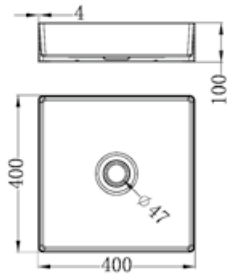

NRB401sBZ

Square 400mm Stainless Steel Basin
Brushed Bronze