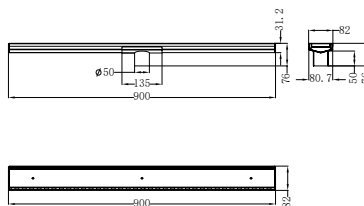

NCFG002hsBN

Tile Insert V Channel Floor Grate 50mm Outlet With Hole Saw
Brushed Nickel