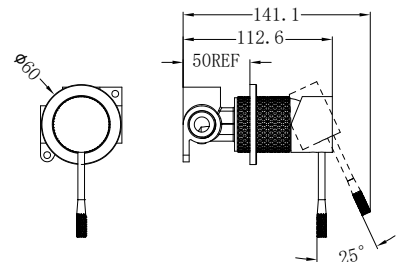

Opal Shower Mixer With 60mm Plate
Graphite
Wels Rating: N/A