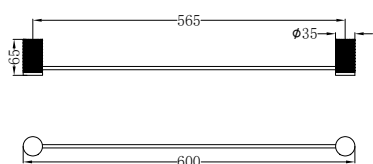

NR2586GR

Opal Toilet Roll Holder
Graphite

NR2581GR

Opal Soap Dish Holder
Graphite

NR2524GR

Opal Single Towel Rail 600mm
Graphite

NR2524dGR

Opal Double Towel Rail 600mm
Graphite