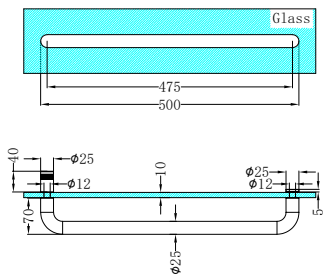

NRSH204aBG

90 Degree Glass to Wall Bracket 10mm Glass
Brushed Gold

NRSH301aBG

Round Shower Knob
Brushed Gold

NRSH302aBG

Square Shower Knob Handle
Brushed Gold

NRSH303aBG

Towel Bar 500mm
Brushed Gold

NRSH401BG

Half Round Water Seal Rail 750mm
Brushed Gold

NRS101aBZ

90 Degree Glass to Wall Shower Hinge 10mm Glass
Brushed Bronze

NRS201aBZ

Over-Panel Glass to Glass Fitting 10mm Glass
Brushed Bronze

NRS102aBZ