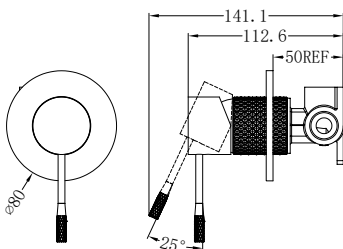

Opal Shower Mixer With 80mm Plate
Brushed Gold
Wels Rating: N/A

NR251909hBG