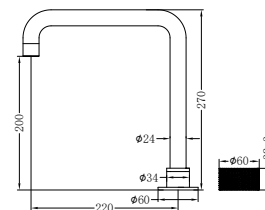

Opal Progressive Tall Basin Set Brushed Nickel
Wels Rating: 5 Star, 6L/Min
Wels REG No. T35924

NR252007a120BN/NR252007a160BN
NR252007a185BN/NR252007a230BN
NR252007a260BN