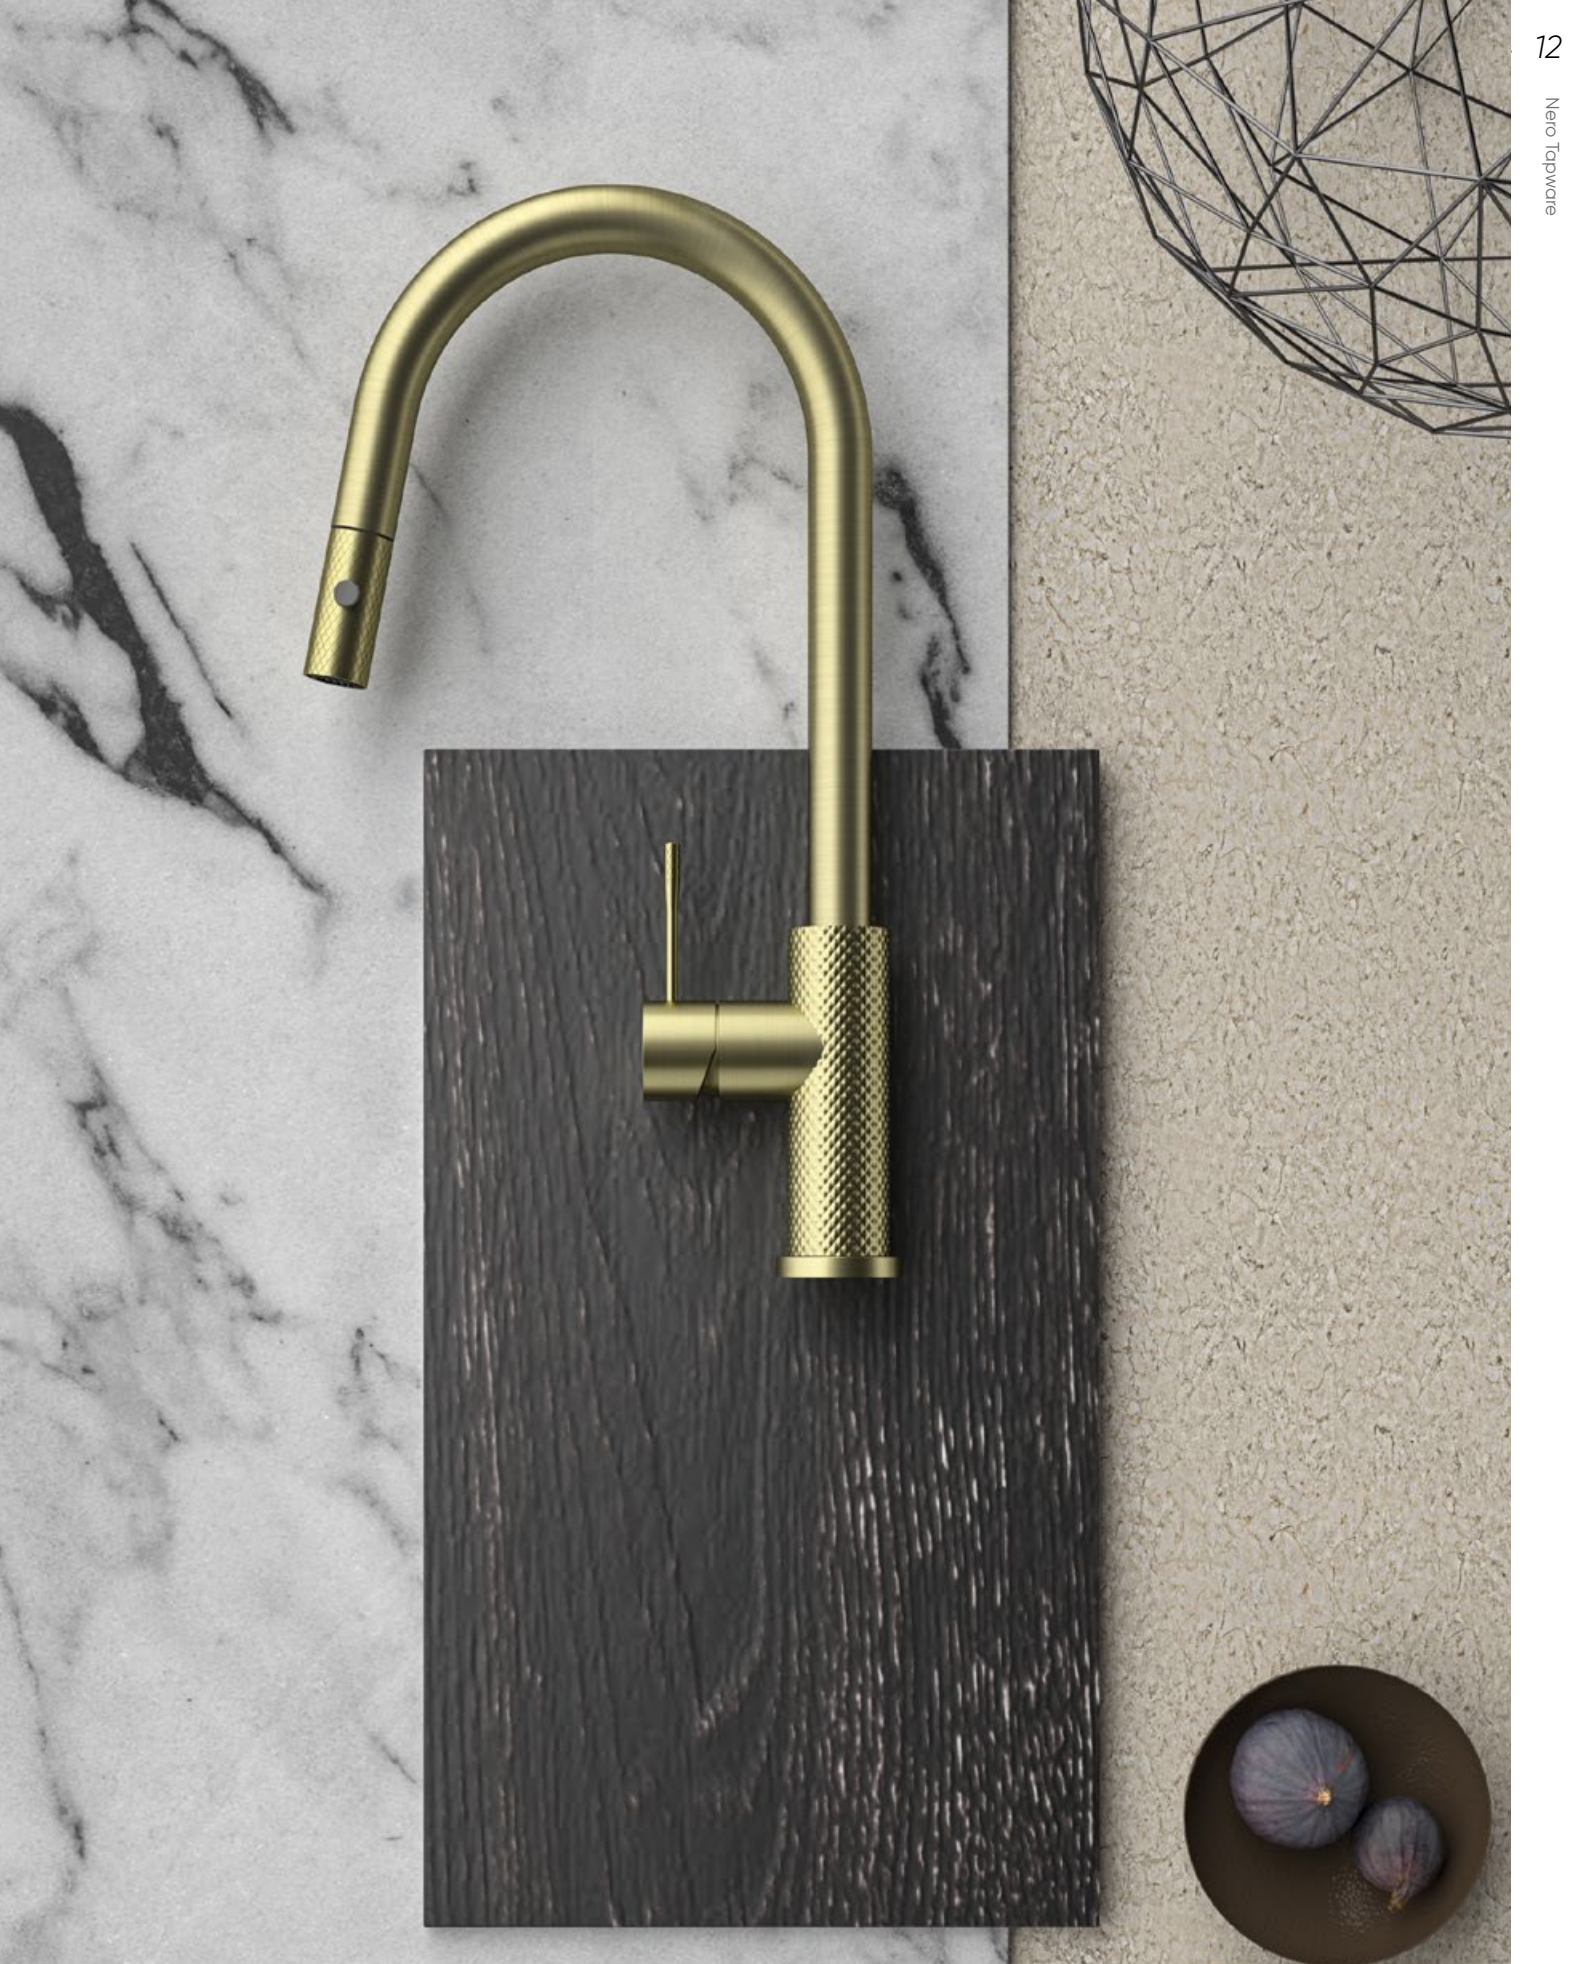

NR251909BG

Opal Shower Mixer With 80mm Plate
Brushed Gold
Wels Rating: N/A

NR251909hBG

Opal Shower Mixer With 60mm Plate
Brushed Gold
Wels Rating: N/A

Mixer Taps

Mixer Taps

NR251909aBG

Opal Shower Mixer With Divertor
Brushed Gold
Wels Rating: N/A

NR251909eBG

Opal Shower Mixer With Divertor Separate Plate
Brushed Gold
Wels Rating: N/A

**NR251907a120BG/NR251907a160BG
NR251907aBG/NR251907a230BG/NR251907a260BG**

Opal Wall Basin/Bath Mixer 120/160/185/230/260mm Spout
Brushed Gold
Wels Rating: 5 Star, 6L/Min
Wels REG No. T41905/T41906/T37009/T41907/T41908