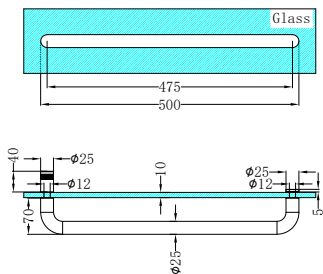

NRSH302aGM

Square Shower Knob Handle
Gun Metal