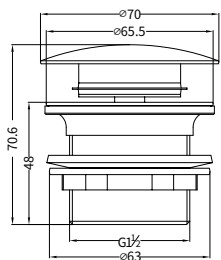

NRA707BZ

40mm Bath Pop-Up Plug With Removable Waste No Overflow
Brushed Bronze