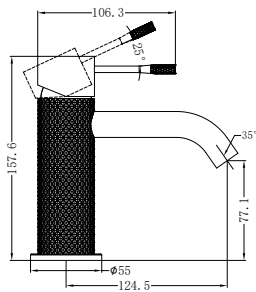

Opal Basin Mixer Brushed Gold
Wels Rating: 5 Star, 5L/Min
Wels REG No. T37080

NR251901aBG