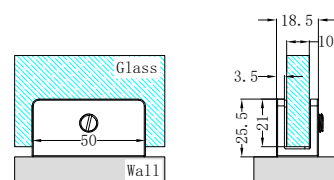

NRS102aBG

180 Degree Glass to Glass Shower Hinge 10mm Glass
Brushed Gold

NRS201aBG

Over-Panel Glass to Glass Fitting 10mm Glass
Brushed Gold

NRS202aBG

Shower F Bracket 10mm Glass
Brushed Gold

NRS203aBG

Shower U Bracket 10mm Glass
Brushed Gold