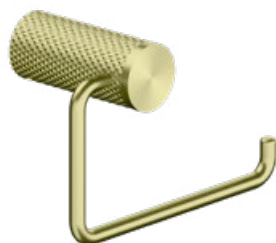

NR2580aBN

Opal Towel Ring
Brushed Nickel

NR2581BN

Opal Soap Dish Holder
Brushed Nickel

NR2524BN

Opal Single Towel Rail 600mm
Brushed Nickel

NR2524dBN

Opal Double Towel Rail 600mm
Brushed Nickel

NR2530BN

Opal Single Towel Rail 800mm
Brushed Nickel

NR2530dBN

Opal Double Towel Rail 800mm
Brushed Nickel

NR2587aBN

Opal Metal Shower Shelf
Brushed Nickel

NR2582BG

Opal Robe Hook
Brushed Gold