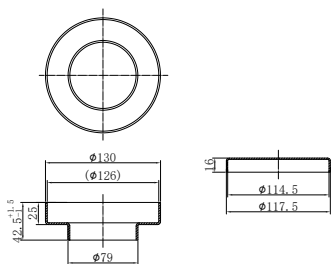

Rectangle Stainless Steel Basin
Brushed Nickel

NRA706BN

Universal Pop Up Waste
Brushed Nickel

NRA707BN

40mm Bath Pop-Up Plug With Removable Waste No Overflow
Brushed Nickel

NRFW004BN

130mm Round Tile Insert Floor Waste 80mm Outlet
Brushed Nickel