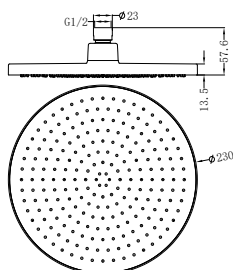

NR508079BN

250mm Opal Shower Head Brushed Nickel
Wels Rating: 3 Star, 9L/Min
Wels REG No. S17297

NR508077BN

Opal Hand Shower Brushed Nickel
Wels Rating: 3 Star, 9L/Min
Wels REG No. S15216

NR508076BN

230mm Air Shower Head Brushed Nickel
Wels Rating: 3 Star, 9L/Min
Wels REG No. S17296

NR508074BN

Air Hand Shower Brushed Nickel
Water Rating: 3 Star, 9L/Min
Wels REG No. S15215

NR508002BN

Air Hand Shower II Brushed Nickel
Wels Rating: 3 Star, 9L/Min
Wels REG No. S17336