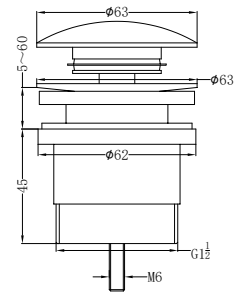

NRB401sBZ

Square 400mm Stainless Steel Basin
Brushed Bronze

NRB401rBZ

Round 400mm Stainless Steel Basin
Brushed Bronze

NRB3555BZ

Rectangle Stainless Steel Basin
Brushed Bronze

NRA706BZ

Universal Pop Up Waste
Brushed Bronze