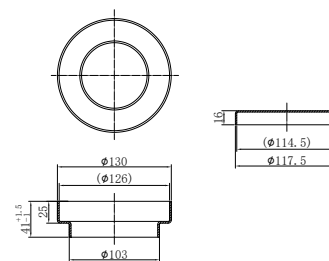

NRFW004BG

130mm Round Tile Insert Floor Waste 80mm Outlet
Brushed Gold

NRFW003BG

100mm Round Tile Insert Floor Waste 50mm Outlet
Brushed Gold

NRFW005BG

130mm Round Tile Insert Floor Waste 100mm Outlet
Brushed Gold