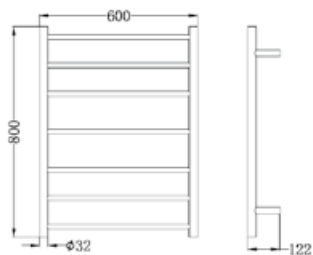

NR190001BG

Non-Heated Towel Ladder
Brushed Gold

NR190002hBG

Heated Towel Ladder
Brushed Gold