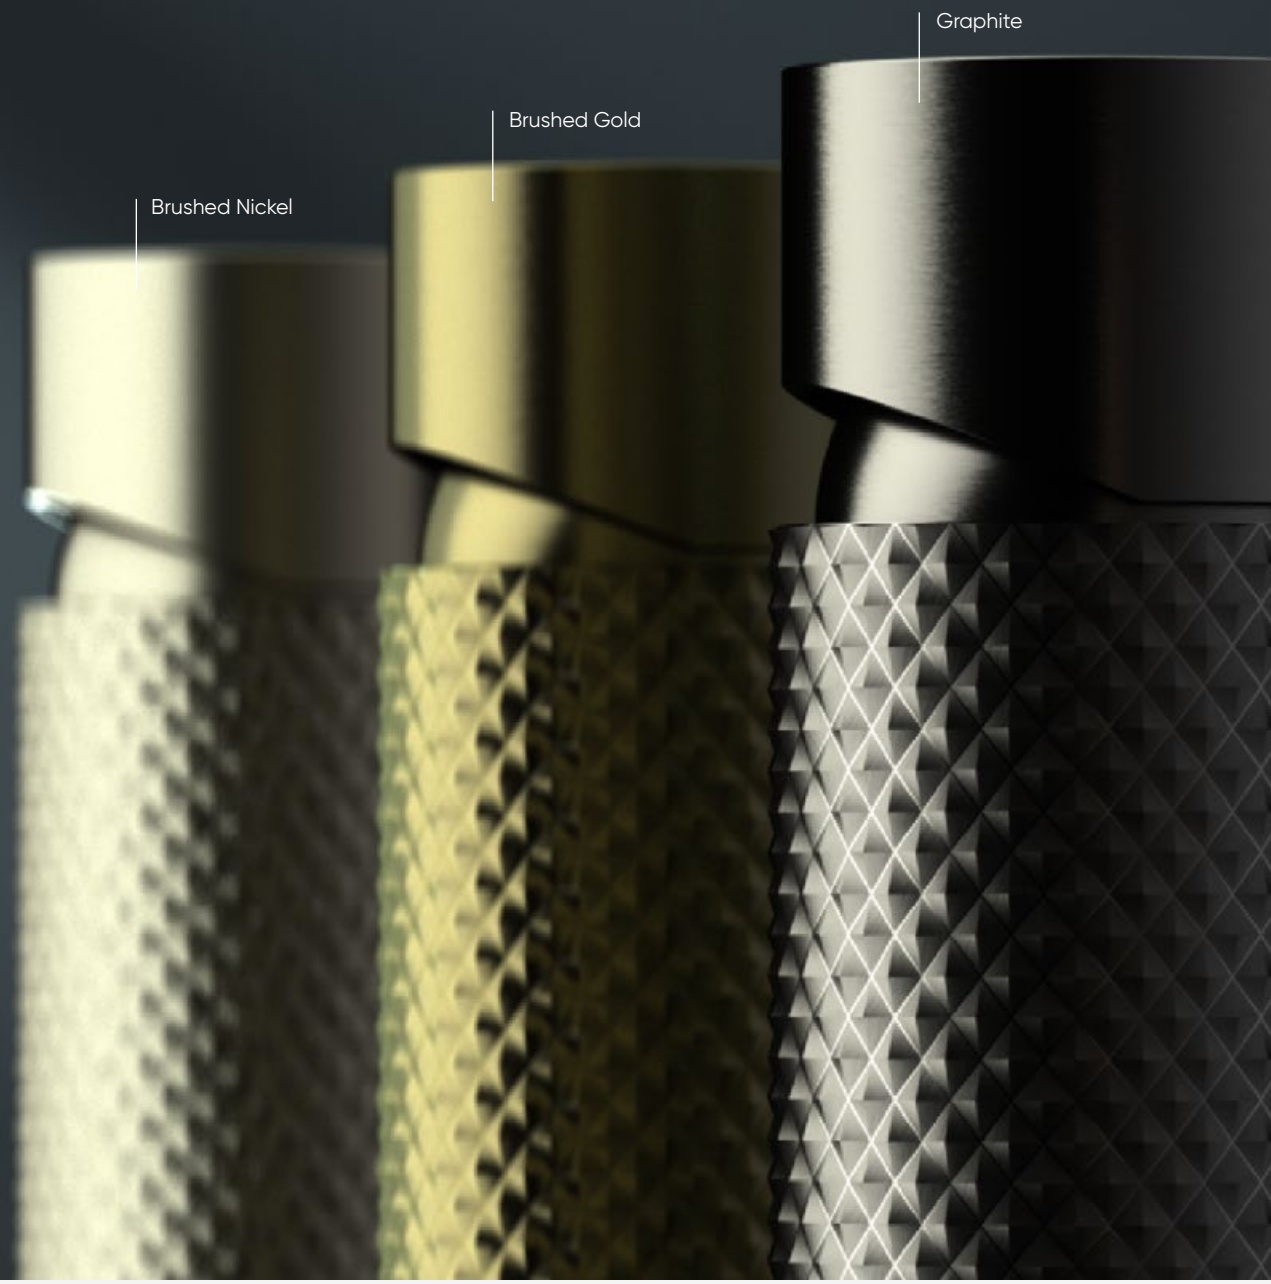

Brushed Nickel

Brushed Gold

Graphite