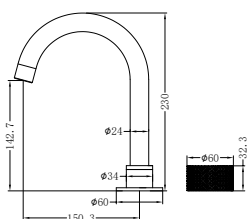

Opal Progressive Basin Set Graphite
Wels Rating: 6 Star, 4.5L/Min
Wels REG No. T35958

NR252001aGR