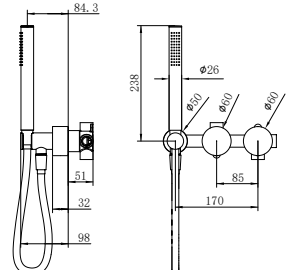

Opal Progressive Shower System
With Spout 230mm Brushed Gold
Wels Rating: 7.5L/Min, Not Star Rated

Opal Progressive Shower System
With Spout 250mm Brushed Gold
Wels Rating: 7.5L/Min, Not Star Rated

Opal Progressive Shower System Separate
Plate With Spout 230mm Brushed Gold
Wels Rating: 7.5L/Min, Not Star Rated

Opal Progressive Shower System Separate
Plate With Spout 250mm Brushed Gold
Wels Rating: 7.5L/Min, Not Star Rated

Opal Progressive Shower System
Brushed Gold
Wels Rating: 7.5L/Min, Not Star Rated

Opal Progressive Shower System
Separate Plate Brushed Gold
Wels Rating: 7.5L/Min, Not Star Rated