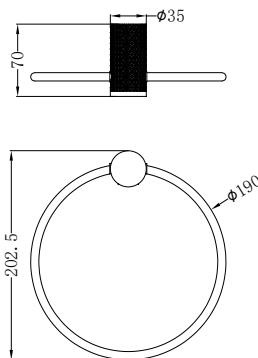

NR2580aBN

Opal Towel Ring
Brushed Nickel