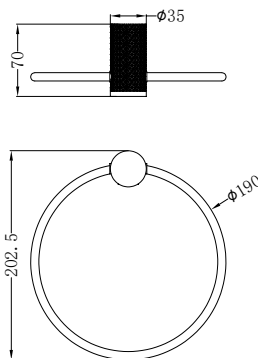

NR2580aBG

Opal Towel Ring
Brushed Gold