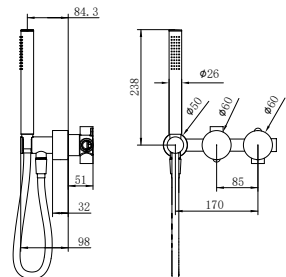

Opal Progressive Shower System
With Spout 230mm Brushed Nickel
Wels Rating: 7.5L/Min, Not Star Rated

Opal Progressive Shower System
With Spout 250mm Brushed Nickel
Wels Rating: 7.5L/Min, Not Star Rated

Opal Progressive Shower System Separate
Plate With Spout 230mm Brushed Nickel
Wels Rating: 7.5L/Min, Not Star Rated

Opal Progressive Shower System Separate
Plate With Spout 250mm Brushed Nickel
Wels Rating: 7.5L/Min, Not Star Rated

Opal Progressive Shower System
Brushed Nickel
Wels Rating: 7.5L/Min, Not Star Rated

Opal Progressive Shower System
Separate Plate Brushed Nickel
Wels Rating: 7.5L/Min, Not Star Rated