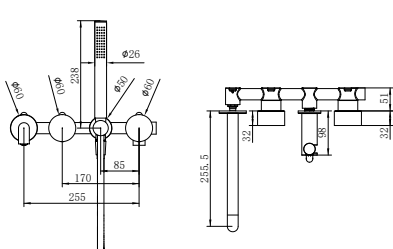

NR252001BZ

Opal Progressive Shower System
Brushed Gold
Wels Rating: 7.5L/Min, Not Star Rated