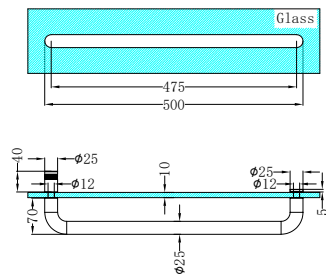

NRS302aBN

Square Shower Knob Handle
Brushed Nickel