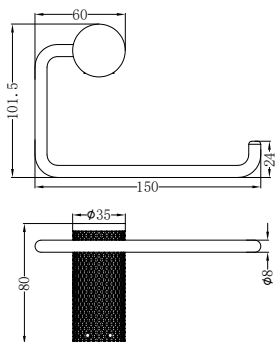

NR2586BG

Opal Toilet Roll Holder
Brushed Gold