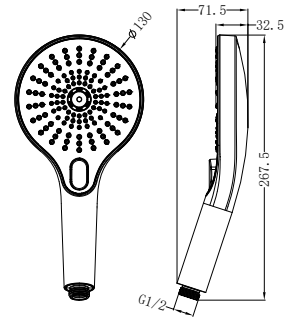

NR508077GR

Opal Hand Shower Graphite
Wels Rating: 3 Star, 9L/Min
Wels REG No. S15216