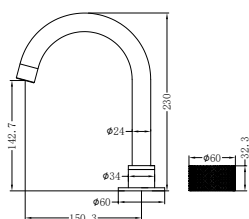

Opal Progressive Basin Set Brushed Gold
Wels Rating: 6 Star, 4.5L/Min
Wels REG No. T35958

NR252001aBG