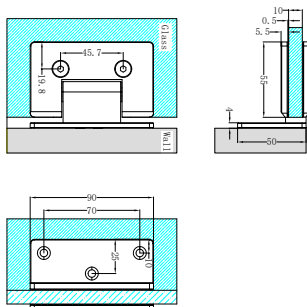

NRS302aBN

Square Shower Knob Handle
Brushed Nickel

NRS301aBN

Round Shower Knob
Brushed Nickel

NRS303aBN

Towel Bar 500mm
Brushed Nickel

NRS101aBG

90 Degree Glass to Wall Shower Hinge 10mm Glass
Brushed Gold