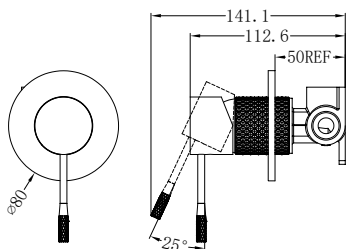

Opal Pull Out Sink Mixer With Vegie Spray Function Brushed Nickel
Wels Rating: 6 Star, 4.5L/Min
Wels REG No. T37010

NR251909BN

Opal Shower Mixer With 80mm Plate
Brushed Nickel
Wels Rating: N/A

NR251909hBN