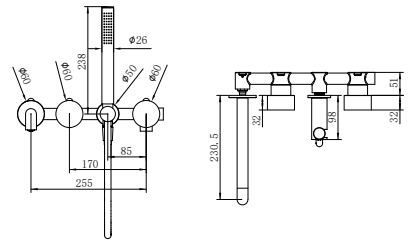

NR252003b250GR

Opal Progressive Shower System Separate
Plate With Spout 250mm Graphite
Wels Rating: 7.5L/Min, Not Star Rated