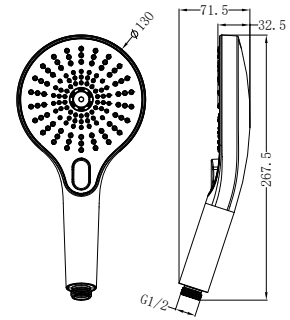

NR508077BG

Opal Hand Shower Brushed Gold
Wels Rating: 3 Star, 9L/Min
Wels REG No. S15216

NR508076BG

230mm Air Shower Head Brushed Gold
Wels Rating: 3 Star, 9L/Min
Wels REG No. S17296