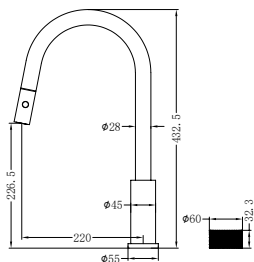

NR252009BZ