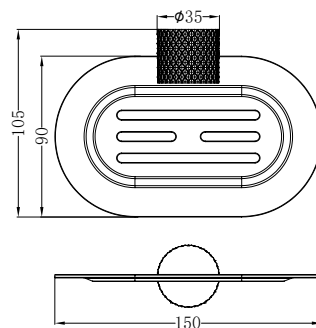

NR2581BZ

Opal Soap Dish Holder
Brushed Bronze

NR2524BZ

Opal Single Towel Rail 600mm
Brushed Bronze

NR2524dBZ

Opal Double Towel Rail 600mm
Brushed Bronze

NR2530BZ

Opal Single Towel Rail 800mm
Brushed Bronze