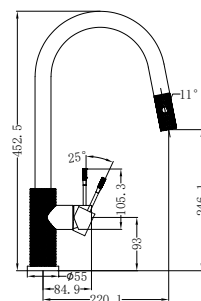

Opal Pull Out Sink Mixer With
Vegie Spray Function Brushed Bronze
Wels Rating: 6 Star, 4.5L/Min
Wels REG No. T37010

NR251909BZ