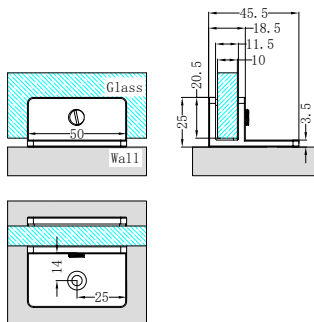

NRS102aBG

180 Degree Glass to Glass Shower Hinge 10mm Glass
Brushed Gold

NRS201aBG

Over-Panel Glass to Glass Fitting 10mm Glass
Brushed Gold

NRS202aBG

Shower F Bracket 10mm Glass
Brushed Gold

NRS203aBG

Shower U Bracket 10mm Glass
Brushed Gold