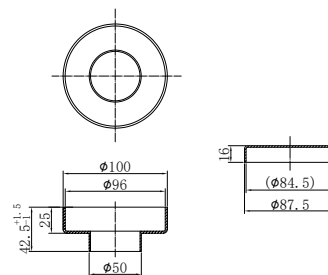

NRFW003BN

100mm Round Tile Insert Floor Waste 50mm Outlet
Brushed Nickel