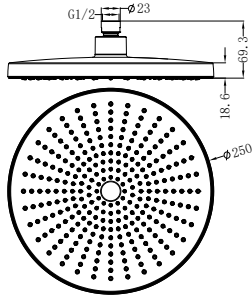

NR508079BG

250mm Opal Shower Head Brushed Gold
 Wels Rating: 3 Star, 9L/Min
 Wels REG No. S17297

NR508077BG

Opal Hand Shower Brushed Gold
 Wels Rating: 3 Star, 9L/Min
 Wels REG No. S15216

NR508076BG

230mm Air Shower Head Brushed Gold
 Wels Rating: 3 Star, 9L/Min
 Wels REG No. S17296