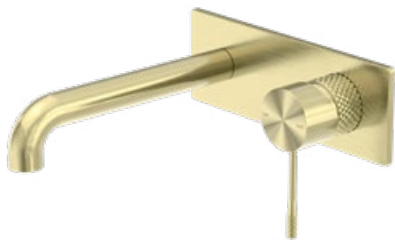

NR251901BG

Opal Basin Mixer Brushed Gold
Wels Rating: 5 Star, 5L/Min
Wels REG No. T37080

NR251901aBG

Opal Tall Basin Mixer Brushed Gold
Wels Rating: 5 Star, 5L/Min
Wels REG No. T37081

NR251908BG

Opal Pull Out Sink Mixer With Vegie Spray Function Brushed Gold
Wels Rating: 6 Star, 4.5L/Min
Wels REG No. T37010

NR251909BG

Opal Shower Mixer With 80mm Plate
Brushed Gold
Wels Rating: N/A

NR251909hBG

Opal Shower Mixer With 60mm Plate
Brushed Gold
Wels Rating: N/A

Mixer Taps

Mixer Taps

NR251909aBG

Opal Shower Mixer With Divertor
Brushed Gold
Wels Rating: N/A

NR251909eBG

Opal Shower Mixer With Divertor Separate Plate
Brushed Gold
Wels Rating: N/A

**NR251907a120BG/NR251907a160BG
NR251907aBG/NR251907a230BG/NR251907a260BG**

Opal Wall Basin/Bath Mixer 120/160/185/230/260mm Spout
Brushed Gold
Wels Rating: 5 Star, 6L/Min
Wels REG No. T41905/T41906/T37009/T41907/T41908