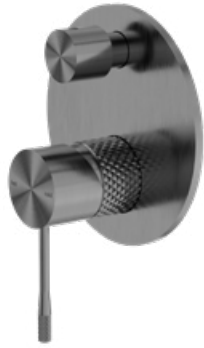

NR251909GR

Opal Shower Mixer With 80mm Plate
Graphite
Wels Rating: N/A

NR251909hGR

Opal Shower Mixer With 60mm Plate
Graphite
Wels Rating: N/A

NR251909aGR

Opal Shower Mixer With Divertor
Graphite
Wels Rating: N/A