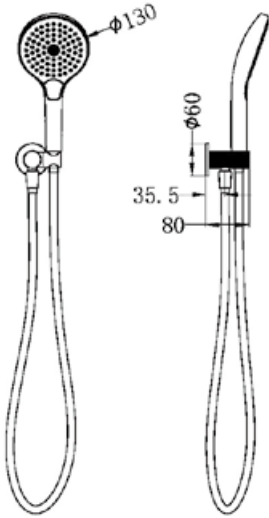

This provides you with the same luxurious feel from the first time you experience it until the last.

Air Shower Mode

Water Mist Mode

Microbubble Mode

NR251905fBN

Opal Shower Bracket With Air Shower II
Brushed Nickel
Wels Rating: 3 Star, 9L/Min
Wels REG No. S17299