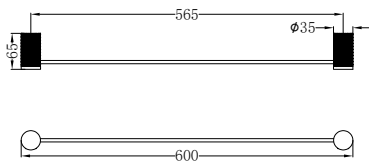

NR2580aBN

Opal Towel Ring
Brushed Nickel

NR2581BN

Opal Soap Dish Holder
Brushed Nickel

NR2524BN

Opal Single Towel Rail 600mm
Brushed Nickel

NR2524dBN

Opal Double Towel Rail 600mm
Brushed Nickel