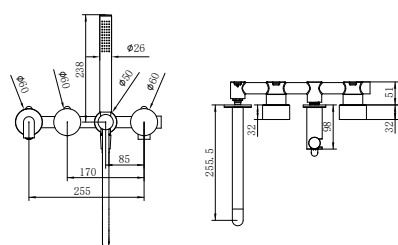

NR252001GR

Opal Progressive Shower System
Brushed Bronze
Wels Rating: 7.5L/Min, Not Star Rated