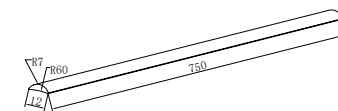

NRSH401BG

Half Round Water Seal Rail 750mm
Brushed Gold