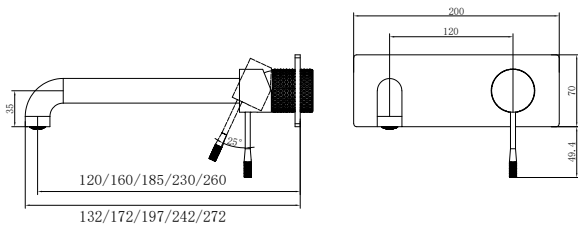

Opal Wall Basin/Bath Mixer 120/160/185/230/260mm Spout
Graphite
Wels Rating: 5 Star, 6L/Min
Wels REG No. T41905/T41906/T37009/T41907/T41908

NR251907b120GR/NR251907b160GR
NR251907bGR/NR251907b230GR/NR251907b260GR

Opal Wall Basin/Bath Mixer 120/160/185/230/260mm Spout
Separate Back Plate Graphite
Wels Rating: 5 Star, 6L/Min
Wels REG No. T41899/T41900/T37754/T41901/T41902