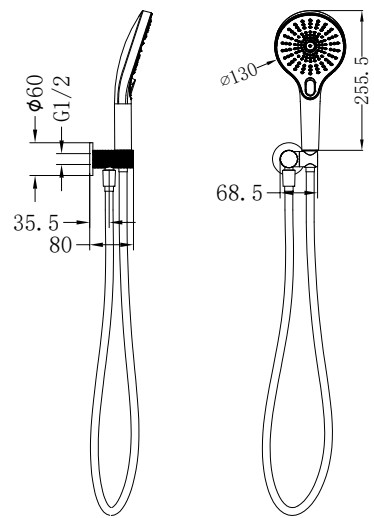

Brushed Gold
NR251905bBG

NR251905cBN

Opal Shower Bracket Brushed Nickel

Wels Rating: 3 Star, 9L/Min

Wels REG No. S15225

Brushed Gold
NR251905cBG

Brushed Bronze
NR251905cBZ

Graphite
NR251905cGR