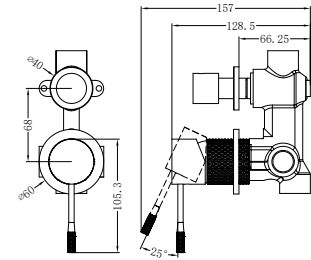

NR251909eBG

Opal Shower Mixer With Divertor Separate Plate
Brushed Gold
Wels Rating: N/A