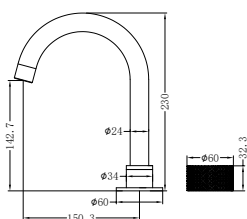

Opal Progressive Basin Set Brushed Nickel
Wels Rating: 6 Star, 4.5L/Min
Wels REG No. T35958

NR252001aBN