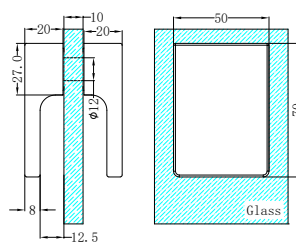

NRSH303aGM

Towel Bar 500mm
Gun Metal