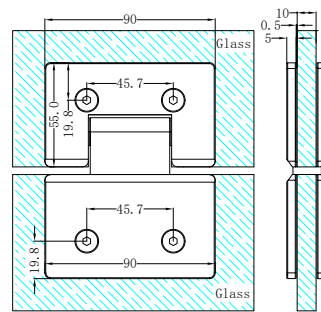

NRPL001GR

In Wall Toilet Push Plate
Graphite

NR262109dGR

Washing Machine Tap Set
Graphite

NRS101aBN

90 Degree Glass to Wall Shower Hinge 10mm Glass
Brushed Nickel

NRS102aBN

180 Degree Glass to Glass Shower Hinge 10mm Glass
Brushed Nickel