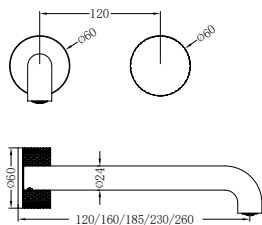

Opal Progressive Wall Basin/Bath Set 120
/160/185/230/260mm Spout Graphite
Wels Rating: 5 Star, 6L/Min
Wels REG No. T41903/T40549/T40550
/T40551/T41904

NR252008GR

Opal Progressive Pull Out Kitchen Set
Graphite
Wels Rating: 6 Star, 4.5L/Min
Wels REG No. T41356