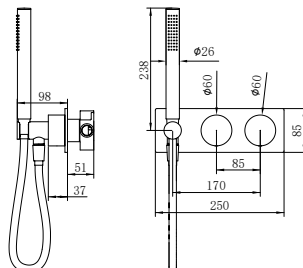

NR252003dGR

Opal Progressive Shower System
Separate Plate Graphite
Wels Rating: 7.5L/Min, Not Star Rated