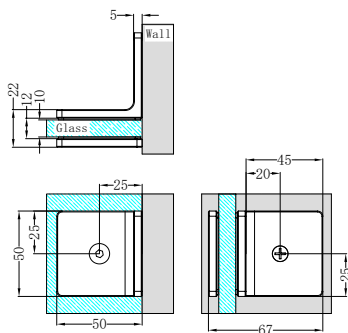

NRS201aBN

Over-Panel Glass to Glass Fitting 10mm Glass
Brushed Nickel

NRS202aBN

Shower F Bracket 10mm Glass
Brushed Nickel

NRS203aBN

Shower U Bracket 10mm Glass
Brushed Nickel

NRS204aBN

90 Degree Glass to Wall Bracket 10mm Glass
Brushed Nickel