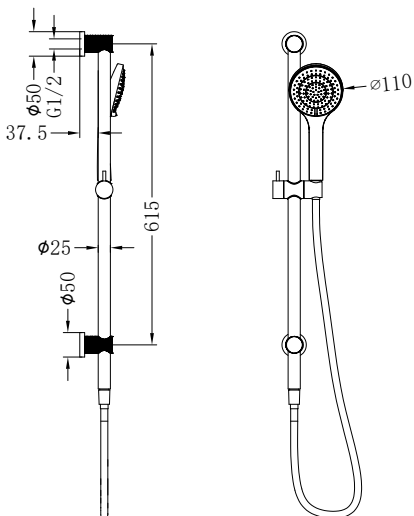

Opal Shower Bracket With Air Shower
 Wels Rating: 3 Star, 9L/Min
 Wels REG No. S15169

Brushed Nickel
 NR251905BN

Brushed Gold
 NR251905BG

Opal Shower Rail With Air Shower
 Wels Rating: 3 Star, 9L/Min
 Wels REG No. S15219