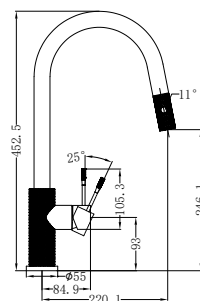

Opal Pull Out Sink Mixer With Vegie Spray Function Brushed Nickel
Wels Rating: 6 Star, 4.5L/Min
Wels REG No. T37010

NR251909BN

Opal Shower Mixer With 80mm Plate
Brushed Nickel
Wels Rating: N/A

NR251909hBN