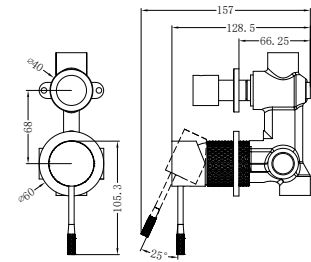

Opal Shower Mixer With Divertor Separate Plate
Graphite
Wels Rating: N/A

NR251907a120GR/NR251907a160GR
NR251907aGR/NR251907a230GR/NR251907a260GR