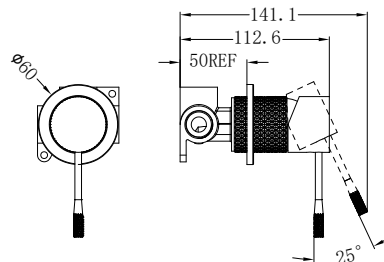

Opal Shower Mixer With 60mm Plate
Brushed Bronze
Wels Rating: N/A