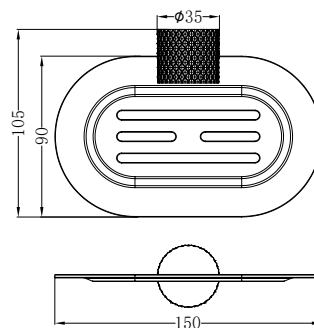

NR2581BG

Opal Soap Dish Holder
Brushed Gold