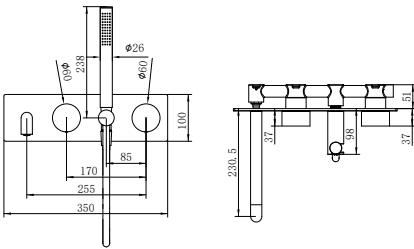

NR252003a250BG

Opal Progressive Shower System
With Spout 250mm Brushed Gold
Wels Rating: 7.5L/Min, Not Star Rated