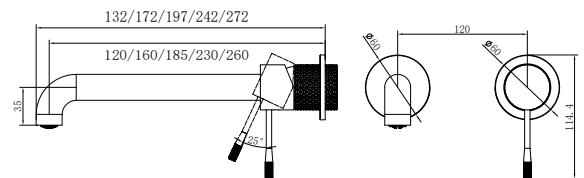

NR251909aBG

Opal Shower Mixer With Divertor
Brushed Gold
Wels Rating: N/A

NR251909eBG

Opal Shower Mixer With Divertor Separate Plate
Brushed Gold
Wels Rating: N/A

**NR251907a120BG/NR251907a160BG
NR251907aBG/NR251907a230BG/NR251907a260BG**

Opal Wall Basin/Bath Mixer 120/160/185/230/260mm Spout
Brushed Gold
Wels Rating: 5 Star, 6L/Min
Wels REG No. T41905/T41906/T37009/T41907/T41908

**NR251907b120BG/NR251907b160BG
NR251907bBG/NR251907b230BG/NR251907b260BG**

Opal Wall Basin/Bath Mixer 120/160/185/230/260mm Spout
Separate Back Plate Brushed Gold
Wels Rating: 5 Star, 6L/Min
Wels REG No. T41899/T41900/T37754/T41901/T41902