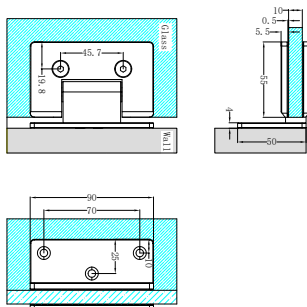

NRSH401BG

Half Round Water Seal Rail 750mm
Brushed Gold

NRS101aBZ

90 Degree Glass to Wall Shower Hinge 10mm Glass
Brushed Bronze

NRS201aBZ

Over-Panel Glass to Glass Fitting 10mm Glass
Brushed Bronze

NRS102aBZ