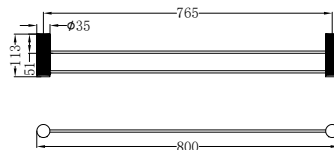

NR2530dBZ

Opal Double Towel Rail 800mm
Brushed Bronze