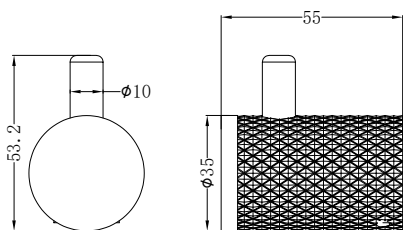

NR2530BN

Opal Single Towel Rail 800mm
Brushed Nickel

NR2530dBN

Opal Double Towel Rail 800mm
Brushed Nickel

NR2587aBN

Opal Metal Shower Shelf
Brushed Nickel

NR2582BG

Opal Robe Hook
Brushed Gold