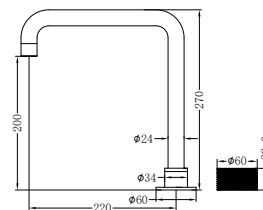

Opal Progressive Tall Basin Set Brushed Gold
Wels Rating: 5 Star, 6L/Min
Wels REG No. T35924

NR252007a120BG/NR252007a160BG
NR252007a185BG/NR252007a230BG
NR252007a260BG