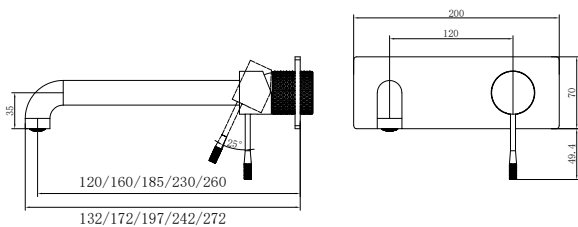

**NR251907a120BG/NR251907a160BG
NR251907aBG/NR251907a230BG/NR251907a260BG**

Opal Wall Basin/Bath Mixer 120/160/185/230/260mm Spout
Brushed Gold
Wels Rating: 5 Star, 6L/Min
Wels REG No. T41905/T41906/T37009/T41907/T41908

**NR251907b120BG/NR251907b160BG
NR251907bBG/NR251907b230BG/NR251907b260BG**

Opal Wall Basin/Bath Mixer 120/160/185/230/260mm Spout
Separate Back Plate Brushed Gold
Wels Rating: 5 Star, 6L/Min
Wels REG No. T41899/T41900/T37754/T41901/T41902