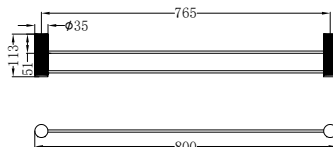

NR2530dGR

Opal Double Towel Rail 800mm
Graphite