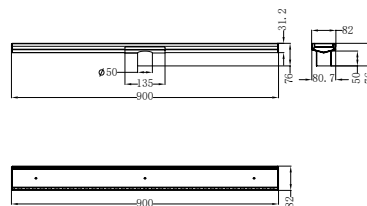

NRFG002hsBG

Tile Insert V Channel Floor Grate 50mm Outlet With Hole Saw
Brushed Gold