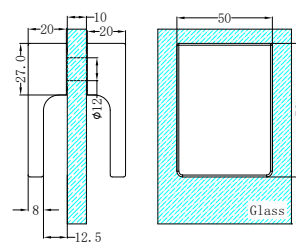

NRS302aBN

Square Shower Knob Handle
Brushed Nickel

NRS301aBN

Round Shower Knob
Brushed Nickel

NRS303aBN

Towel Bar 500mm
Brushed Nickel

NRS101aBG

90 Degree Glass to Wall Shower Hinge 10mm Glass
Brushed Gold