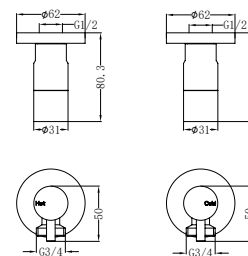

Tile Insert V Channel Floor Grate 50mm Outlet With Hole Saw
Brushed Nickel

NR190001BN

Non-Heated Towel Ladder
Brushed Nickel

NRPL001BN

In Wall Toilet Push Plate
Brushed Nickel

NR262109dBN

Washing Machine Tap Set
Brushed Nickel