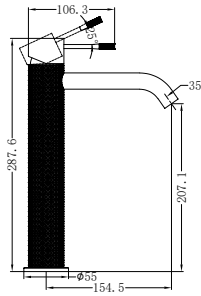

Opal Tall Basin Mixer Graphite
Wels Rating: 5 Star, 5L/Min
Wels REG No. T37081

NR251908GR