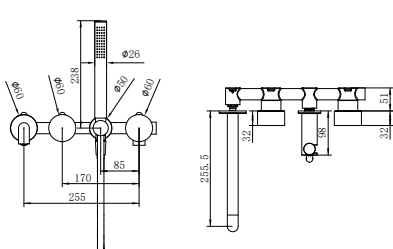

NR252003cGR

Opal Progressive Shower System
Graphite
Wels Rating: 7.5L/Min, Not Star Rated