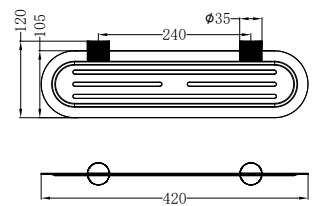

NR2530BN

Opal Single Towel Rail 800mm
Brushed Nickel

NR2530dBN

Opal Double Towel Rail 800mm
Brushed Nickel

NR2587aBN

Opal Metal Shower Shelf
Brushed Nickel

NR2582BG

Opal Robe Hook
Brushed Gold