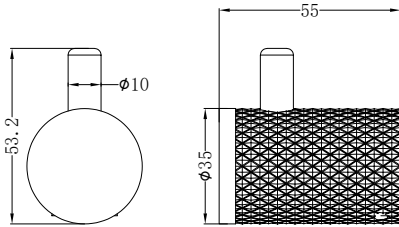

NR2530dBZ

Opal Double Towel Rail 800mm
Brushed Bronze

NR2587aBZ

Opal Metal Shower Shelf
Brushed Bronze

NR2582GR

Opal Robe Hook
Graphite

NR2580aGR

Opal Towel Ring
Graphite