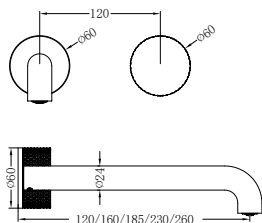

Opal Progressive Wall Basin/Bath Set 120 /160/185/230/260mm Spout Brushed Nickel
Wels Rating: 5 Star, 6L/Min
Wels REG No. T41903/T40549/T40550 /T40551/T41904

NR252008BN

Opal Progressive Pull Out Kitchen Set
Brushed Nickel
Wels Rating: 6 Star, 4.5L/Min
Wels REG No. T41356