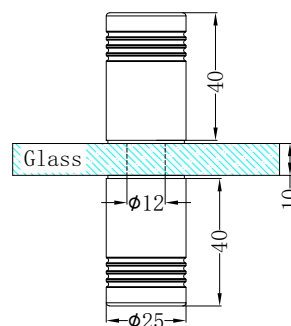

Shower F Bracket 10mm Glass
Gun Metal

NRS203aGM

Shower U Bracket 10mm Glass
Gun Metal

NRSH204GM

90 Degree Glass to Wall Bracket 10mm Glass
Gun Metal

NRSH301aGM

Round Shower Knob
Gun Metal

NRSH302aGM