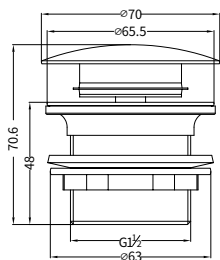

Rectangle Stainless Steel Basin
Brushed Nickel

NRA706BN

Universal Pop Up Waste
Brushed Nickel

NRA707BN

40mm Bath Pop-Up Plug With Removable Waste No Overflow
Brushed Nickel

NRFW004BN

130mm Round Tile Insert Floor Waste 80mm Outlet
Brushed Nickel