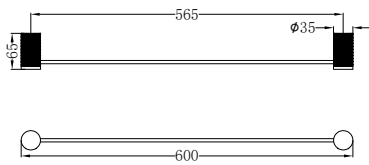

NR2524BG

Opal Single Towel Rail 600mm
Brushed Gold