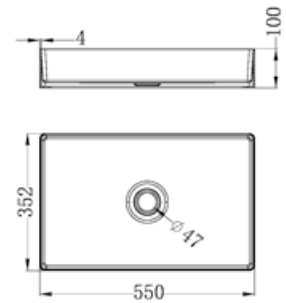

NRB3555BG

Rectangle Stainless Steel Basin
Brushed Gold