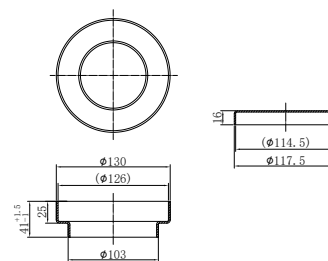

NRFW005BN

130mm Round Tile Insert Floor Waste 100mm Outlet
Brushed Nickel