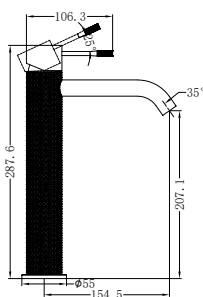

Opal Tall Basin Mixer Brushed Nickel
Wels Rating: 5 Star, 5L/Min
Wels REG No. T37081

NR251908BN