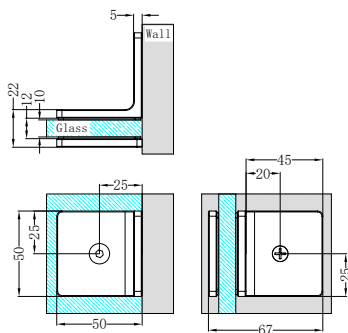

NRSH301aBG

Round Shower Knob
Brushed Gold