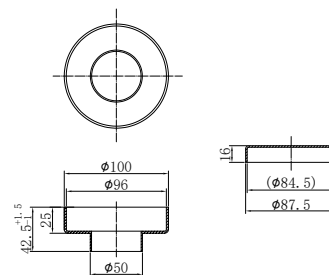

NRFW003BG

100mm Round Tile Insert Floor Waste 50mm Outlet
Brushed Gold