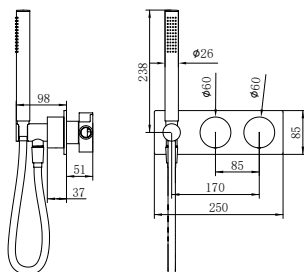

NR252003dBZ

Opal Progressive Shower System
Separate Plate Brushed Bronze
Wels Rating: 7.5L/Min, Not Star Rated