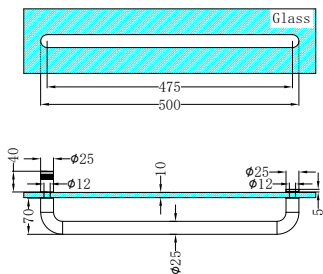

NRSH302aBZ

Square Shower Knob Handle
Brushed Bronze