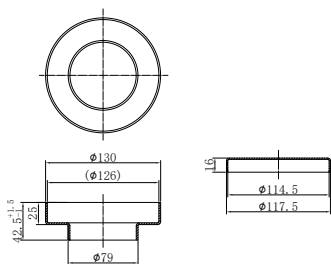

NRFW004BZ

130mm Round Tile Insert Floor Waste 80mm Outlet
Brushed Bronze