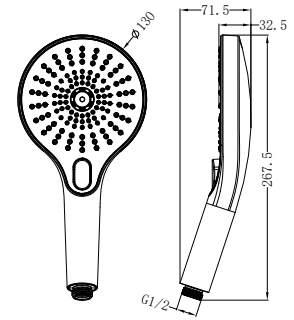

NR508077BZ

Opal Hand Shower Brushed Bronze
Wels Rating: 3 Star, 9L/Min
Wels REG No. S15216