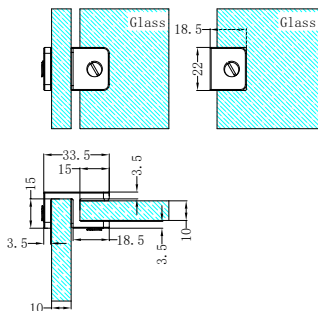

NRS201aBG

Over-Panel Glass to Glass Fitting 10mm Glass
Brushed Gold