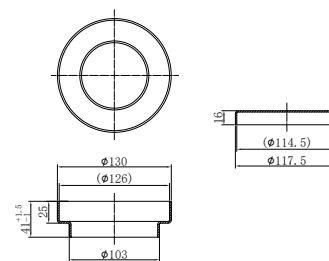

NRFW005BZ

130mm Round Tile Insert Floor Waste 100mm Outlet
Brushed Bronze