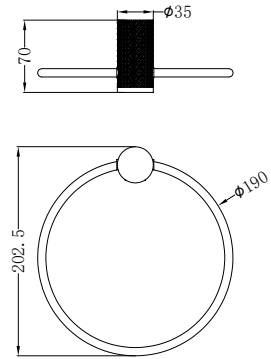

NR2530dBZ

Opal Double Towel Rail 800mm
Brushed Bronze

NR2587aBZ

Opal Metal Shower Shelf
Brushed Bronze

NR2582GR

Opal Robe Hook
Graphite

NR2580aGR

Opal Towel Ring
Graphite