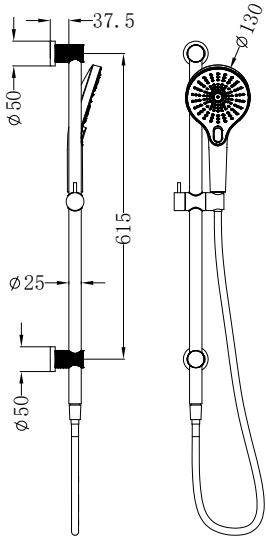

NR251905dBN

Opal Shower Rail Brushed Nickel
Wels Rating: 3 Star, 9L/Min
Wels REG No. S15221

Brushed Gold
NR251905dBG