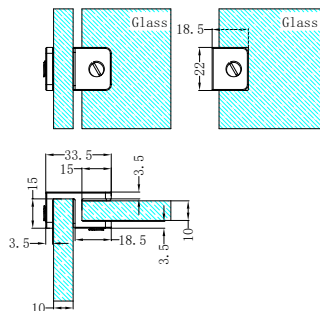

NRS201aGM

Over-Panel Glass to Glass Fitting 10mm Glass
Gun Metal