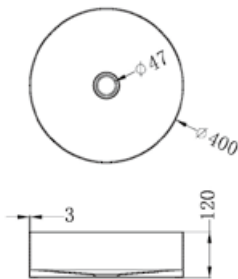

NRB401rBN

Round 400mm Stainless Steel Basin
Brushed Nickel