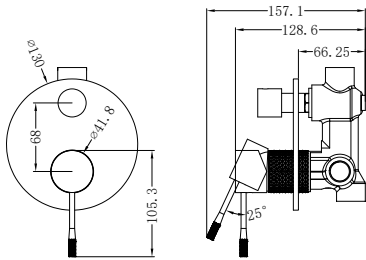

NR251909BG

Opal Shower Mixer With 80mm Plate
Brushed Gold
Wels Rating: N/A

NR251909hBG

Opal Shower Mixer With 60mm Plate
Brushed Gold
Wels Rating: N/A

Mixer Taps

Mixer Taps

NR251909aBG

Opal Shower Mixer With Divertor
Brushed Gold
Wels Rating: N/A