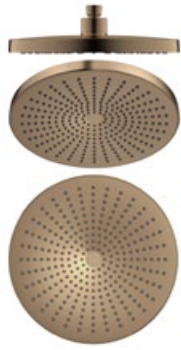

NR508074BG

Air Hand Shower Brushed Gold
 Water Rating: 3 Star, 9L/Min
 Wels REG No. S15215

NR508002BG

Air Hand Shower II Brushed Gold
 Wels Rating: 3 Star, 9L/Min
 Wels REG No. S17336

NR508079BZ

250mm Opal Shower Head Brushed Bronze
 Wels Rating: 3 Star, 9L/Min
 Wels REG No. S17297