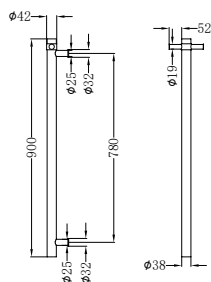

NR190001BG

Non-Heated Towel Ladder
Brushed Gold

NR190002hBG

Heated Towel Ladder
Brushed Gold

NRV900hBG

Heated Vertical Towel Rail
Brushed Gold

NRPL001BG

In Wall Toilet Push Plate
Brushed Gold