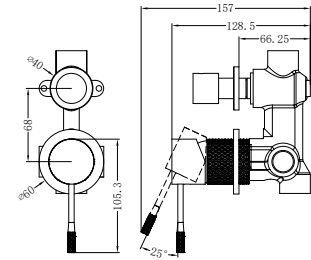

Opal Shower Mixer With 60mm Plate
Brushed Nickel
Wels Rating: N/A

NR251909aBN

Opal Shower Mixer With Divertor
Brushed Nickel
Wels Rating: N/A

NR251909eBN

Opal Shower Mixer With Divertor Separate Plate
Brushed Nickel
Wels Rating: N/A