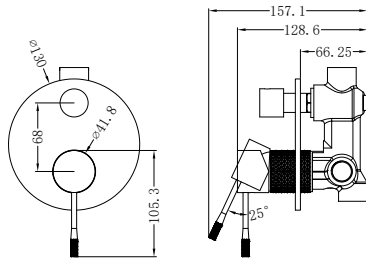

NR251909aBN

Opal Shower Mixer With Divertor
Brushed Nickel
Wels Rating: N/A