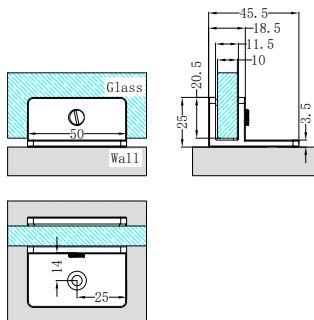

NRSH401BG

Half Round Water Seal Rail 750mm
Brushed Gold

NRS101aBZ

90 Degree Glass to Wall Shower Hinge 10mm Glass
Brushed Bronze

NRS201aBZ

Over-Panel Glass to Glass Fitting 10mm Glass
Brushed Bronze

NRS102aBZ

180 Degree Glass to Glass Shower Hinge 10mm Glass
Brushed Bronze

NRS202aBZ

Shower F Bracket 10mm Glass
Brushed Bronze

NRS203aBZ

Shower U Bracket 10mm Glass
Brushed Bronze

NRSH204aBZ

90 Degree Glass to Wall Bracket 10mm Glass
Brushed Bronze