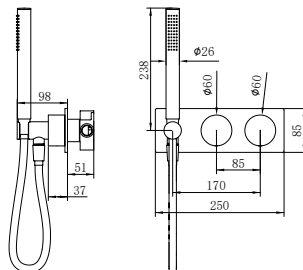

NR252003dBN

Opal Progressive Shower System
Separate Plate Brushed Nickel
Wels Rating: 7.5L/Min, Not Star Rated