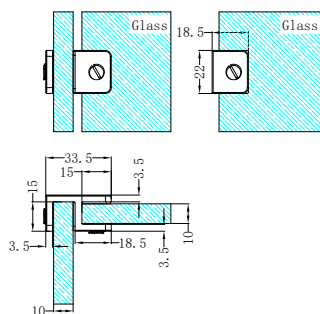

NRSH401BG

Half Round Water Seal Rail 750mm
Brushed Gold

NRS101aBZ

90 Degree Glass to Wall Shower Hinge 10mm Glass
Brushed Bronze

NRS201aBZ

Over-Panel Glass to Glass Fitting 10mm Glass
Brushed Bronze

NRS102aBZ