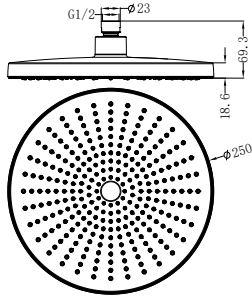

NR508079BZ

250mm Opal Shower Head Brushed Bronze
Wels Rating: 3 Star, 9L/Min
Wels REG No. S17297