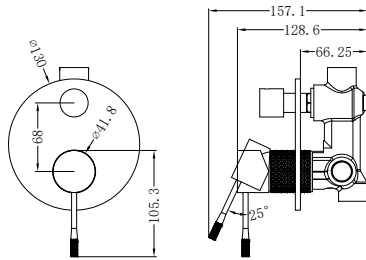

NR251909BZ

Opal Shower Mixer With 80mm Plate
Brushed Bronze
Wels Rating: N/A

NR251909hBZ

Opal Shower Mixer With 60mm Plate
Brushed Bronze
Wels Rating: N/A

NR251909aBZ

Opal Shower Mixer With Divertor
Brushed Bronze
Wels Rating: N/A