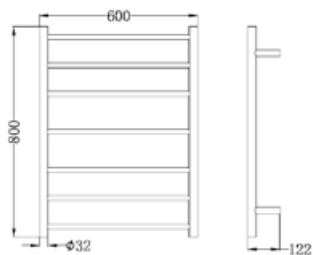

NR190001BZ

Non-Heated Towel Ladder
Brushed Bronze

NR190002hBZ

Heated Towel Ladder
Brushed Bronze

NRV900hBZ

Heated Vertical Towel Rail
Brushed Bronze

NRPL001BZ

In Wall Toilet Push Plate
Brushed Bronze