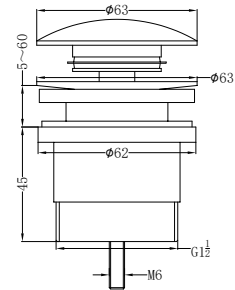

NRA706GR

Universal Pop Up Waste
Graphite