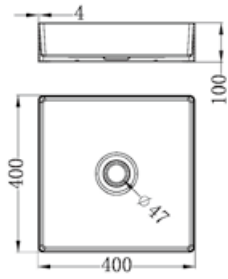

NRB401sGR

Square 400mm Stainless Steel Basin
Graphite