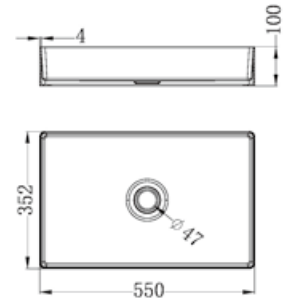

NRB401sBZ

Square 400mm Stainless Steel Basin
Brushed Bronze

NRB401rBZ

Round 400mm Stainless Steel Basin
Brushed Bronze

NRB3555BZ

Rectangle Stainless Steel Basin
Brushed Bronze

NRA706BZ

Universal Pop Up Waste
Brushed Bronze