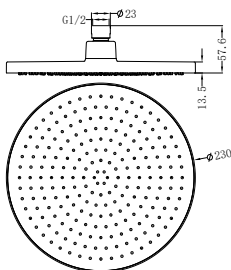

NR508079BG

250mm Opal Shower Head Brushed Gold
 Wels Rating: 3 Star, 9L/Min
 Wels REG No. S17297

NR508077BG

Opal Hand Shower Brushed Gold
 Wels Rating: 3 Star, 9L/Min
 Wels REG No. S15216

NR508076BG

230mm Air Shower Head Brushed Gold
 Wels Rating: 3 Star, 9L/Min
 Wels REG No. S17296