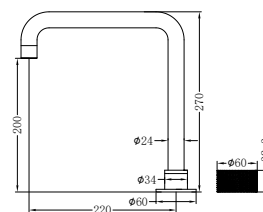

Opal Progressive Tall Basin Set Brushed Bronze
Wels Rating: 5 Star, 6L/Min
Wels REG No. T35924

**NR252007a120BZ/NR252007a160BZ
NR252007a185BZ/NR252007a230BZ
NR252007a260BZ**