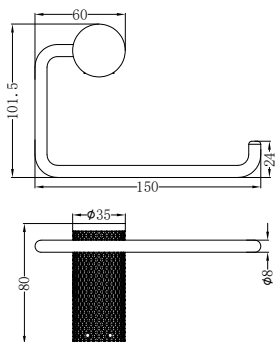

NR2586BZ

Opal Toilet Roll Holder
Brushed Bronze