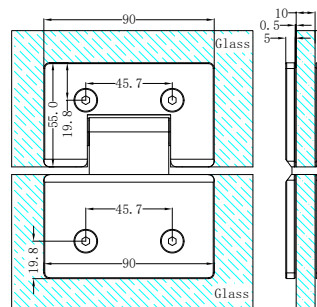

NRS102aBZ

180 Degree Glass to Glass Shower Hinge 10mm Glass
Brushed Bronze