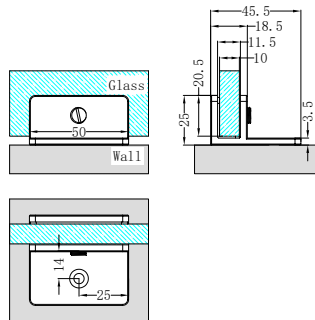

NRS202aBN

Shower F Bracket 10mm Glass
Brushed Nickel