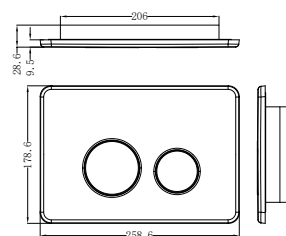

NR190001BG

Non-Heated Towel Ladder
Brushed Gold

NR190002hBG

Heated Towel Ladder
Brushed Gold

NRV900hBG

Heated Vertical Towel Rail
Brushed Gold

NRPL001BG

In Wall Toilet Push Plate
Brushed Gold