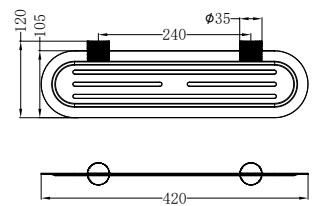

NR2587dBG

Opal Metal Shower Shelf
Brushed Gold