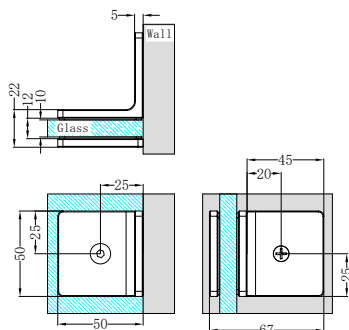

NRSH401BG

Half Round Water Seal Rail 750mm
Brushed Gold

NRS101aBZ

90 Degree Glass to Wall Shower Hinge 10mm Glass
Brushed Bronze

NRS201aBZ

Over-Panel Glass to Glass Fitting 10mm Glass
Brushed Bronze

NRS102aBZ

180 Degree Glass to Glass Shower Hinge 10mm Glass
Brushed Bronze

NRS202aBZ

Shower F Bracket 10mm Glass
Brushed Bronze

NRS203aBZ

Shower U Bracket 10mm Glass
Brushed Bronze

NRSH204aBZ

90 Degree Glass to Wall Bracket 10mm Glass
Brushed Bronze