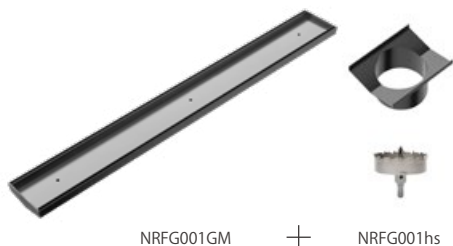

NRFG001GM + NRFG001hs