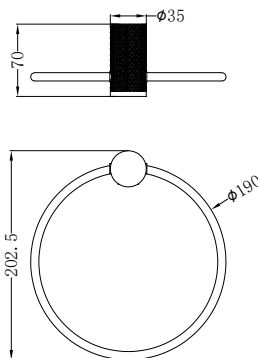

NR2580aBZ

Opal Towel Ring
Brushed Bronze