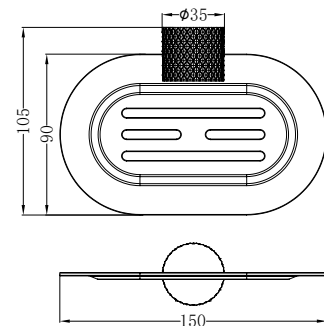

NR2581GR

Opal Soap Dish Holder
Graphite