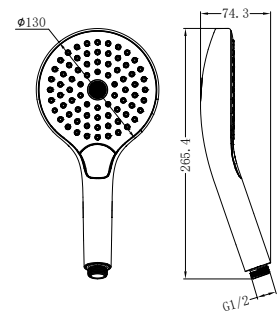

NR508002BZ

Air Hand Shower II Brushed Bronze
Wels Rating: 3 Star, 9L/Min
Wels REG No. S17336