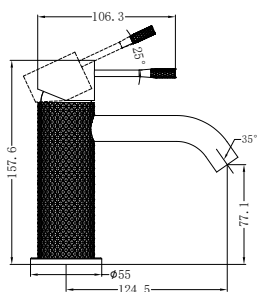

Opal Basin Mixer Brushed Nickel
Wels Rating: 5 Star, 5L/Min
Wels REG No. T37080

NR251901aBN