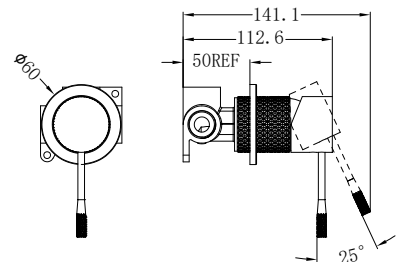

Opal Shower Mixer With 60mm Plate
Brushed Gold
Wels Rating: N/A