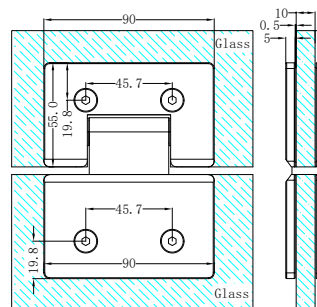

NRS102aBG

180 Degree Glass to Glass Shower Hinge 10mm Glass
Brushed Gold