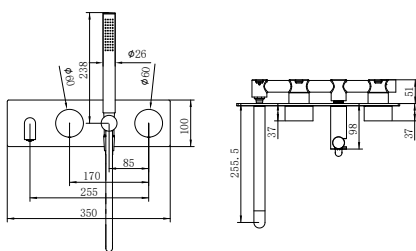

NR252003b230BZ

Opal Progressive Shower System Separate
Plate With Spout 230mm Brushed Bronze
Wels Rating: 7.5L/Min, Not Star Rated