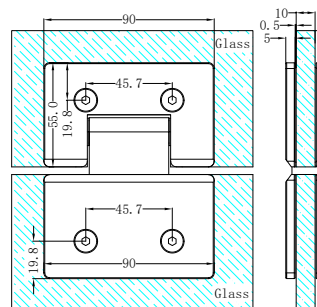

NRS101aGM

90 Degree Glass to Wall Shower Hinge 10mm Glass
Gun Metal

NRS201aGM

Over-Panel Glass to Glass Fitting 10mm Glass
Gun Metal

NRS102aGM

180 Degree Glass to Glass Shower Hinge 10mm Glass
Gun Metal

NRS202aGM