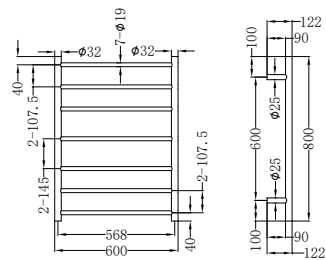

NRFG001hsBG

Tile Insert V Channel Floor Grate 89mm Outlet With Hole Saw
Brushed Gold

NRFG002hsBG

Tile Insert V Channel Floor Grate 50mm Outlet With Hole Saw
Brushed Gold

NR190001BG

Non-Heated Towel Ladder
Brushed Gold

NR190002hBG

Heated Towel Ladder
Brushed Gold