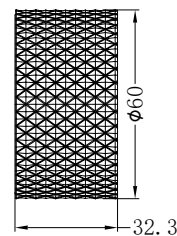

Opal Progressive Shower Mixer
Graphite
Wels Rating: N/A