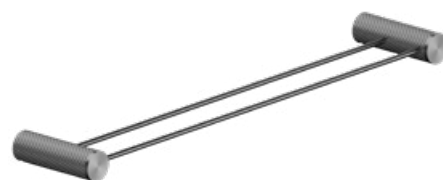

NR2586GR

Opal Toilet Roll Holder
Graphite

NR2581GR

Opal Soap Dish Holder
Graphite

NR2524GR

Opal Single Towel Rail 600mm
Graphite

NR2524dGR

Opal Double Towel Rail 600mm
Graphite