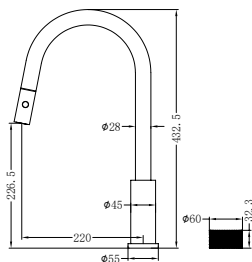

NR252009BN