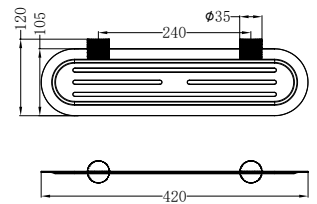

NR2587aBZ

Opal Metal Shower Shelf
Brushed Bronze