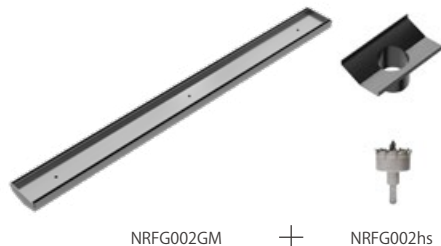

NRFG002GM + NRFG002hs