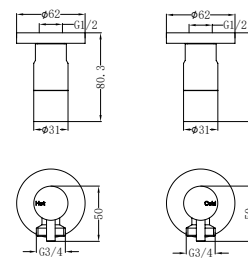

NR262109dBZ

Washing Machine Tap Set
Brushed Bronze