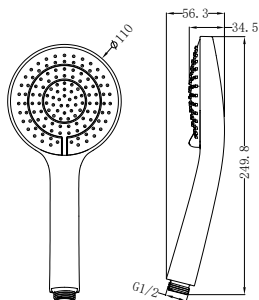

NR508074BN

Air Hand Shower Brushed Nickel
Water Rating: 3 Star, 9L/Min
Wels REG No. S15215

NR508002BN

Air Hand Shower II Brushed Nickel
Wels Rating: 3 Star, 9L/Min
Wels REG No. S17336