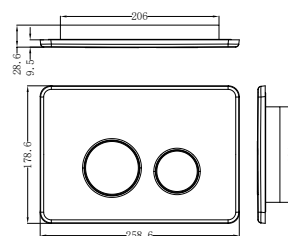

Tile Insert V Channel Floor Grate 50mm Outlet With Hole Saw
Brushed Nickel

NR190001BN

Non-Heated Towel Ladder
Brushed Nickel

NRPL001BN

In Wall Toilet Push Plate
Brushed Nickel

NR262109dBN

Washing Machine Tap Set
Brushed Nickel