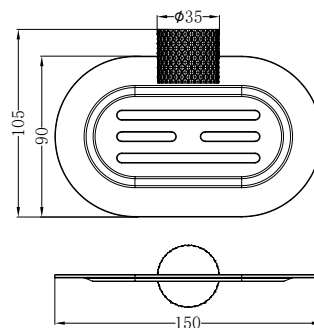

NR2580aBN

Opal Towel Ring
Brushed Nickel

NR2581BN

Opal Soap Dish Holder
Brushed Nickel

NR2524BN

Opal Single Towel Rail 600mm
Brushed Nickel

NR2524dBN

Opal Double Towel Rail 600mm
Brushed Nickel