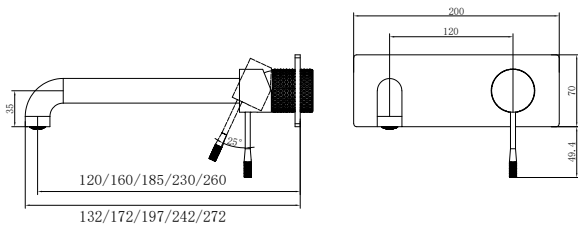

NR251907a120BN/ NR251907a160BN
NR251907aBN/ NR251907a230BN/ NR251907a260BN

Opal Wall Basin/Bath Mixer 120/160/185/230/260mm Spout
Brushed Nickel
Wels Rating: 5 Star, 6L/Min
Wels REG No. T41905/T41906/T37009/T41907/T41908

NR251907b120BN/ NR251907b160BN
NR251907bBN/ NR251907b230BN/ NR251907b260BN

Opal Wall Basin/Bath Mixer 120/160/185/230/260mm Spout
Separate Back Plate Brushed Nickel
Wels Rating: 5 Star, 6L/Min
Wels REG No. T41899/T41900/T37754/T41901/T41902