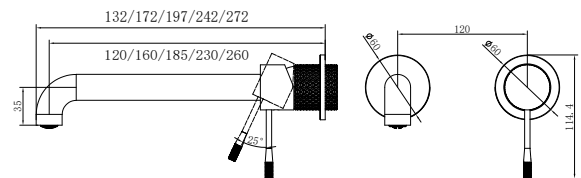

Opal Shower Mixer With Divertor
Graphite
Wels Rating: N/A

NR251909eGR

Opal Shower Mixer With Divertor Separate Plate
Graphite
Wels Rating: N/A

Opal Wall Basin/Bath Mixer 120/160/185/230/260mm Spout
Graphite
Wels Rating: 5 Star, 6L/Min
Wels REG No. T41905/T41906/T37009/T41907/T41908

Opal Wall Basin/Bath Mixer 120/160/185/230/260mm Spout
Separate Back Plate Graphite
Wels Rating: 5 Star, 6L/Min
Wels REG No. T41899/T41900/T37754/T41901/T41902