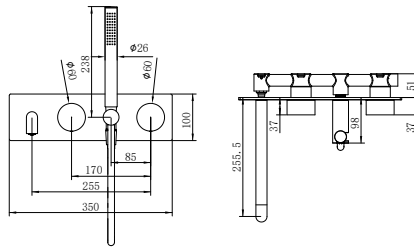

NR252003b230BG

Opal Progressive Shower System Separate
Plate With Spout 230mm Brushed Gold
Wels Rating: 7.5L/Min, Not Star Rated