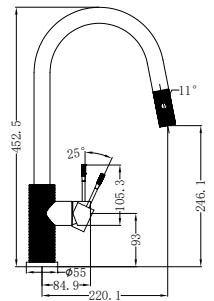

Opal Pull Out Sink Mixer With Vegie Spray Function Brushed Gold
Wels Rating: 6 Star, 4.5L/Min
Wels REG No. T37010

NR251909BG