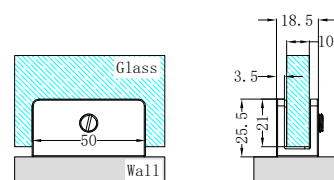

NRS203aGM

Shower U Bracket 10mm Glass
Gun Metal