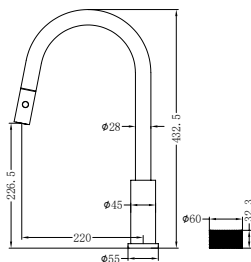

NR252009BG