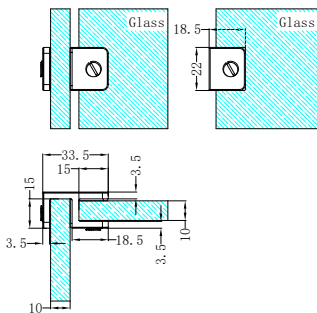

NRS201aBN

Over-Panel Glass to Glass Fitting 10mm Glass
Brushed Nickel