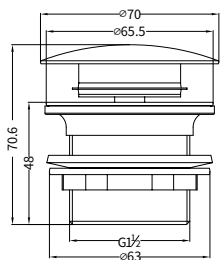

NRA707GR

40mm Bath Pop-Up Plug With Removable Waste No Overflow Graphite