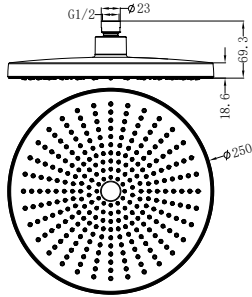

NR508077BZ

Opal Hand Shower Brushed Bronze
 Wels Rating: 3 Star, 9L/Min
 Wels REG No. S15216

NR508002BZ

Air Hand Shower II Brushed Bronze
 Wels Rating: 3 Star, 9L/Min
 Wels REG No. S17336

NR508079GR

250mm Opal Shower Head Graphite
 Wels Rating: 3 Star, 9L/Min
 Wels REG No. S17297