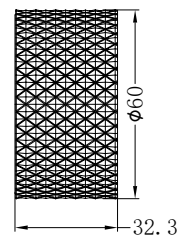

Opal Progressive Shower Mixer
Brushed Bronze
Wels Rating: N/A