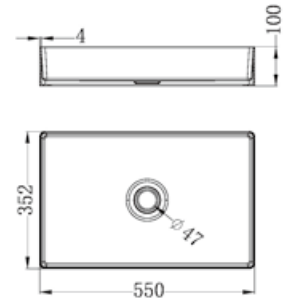

NRB3555GR

Rectangle Stainless Steel Basin
Graphite