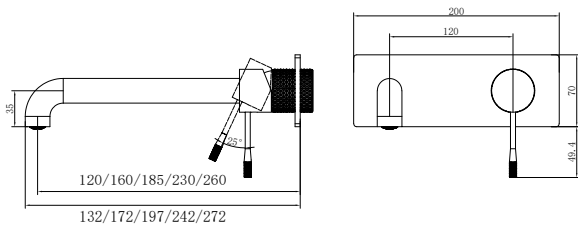

NR251907a120BZ/NR251907a160BZ
NR251907aBZ/NR251907a230BZ/NR251907a260BZ

Opal Wall Basin/Bath Mixer 120/160/185/230/260mm Spout
Brushed Bronze
Wels Rating: 5 Star, 6L/Min
Wels REG No. T41905/T41906/T37009/T41907/T41908

NR251907b120BZ/NR251907b160BZ
NR251907bBZ/NR251907b230BZ/NR251907b260BZ

Opal Wall Basin/Bath Mixer 120/160/185/230/260mm Spout
Separate Back Plate Brushed Bronze
Wels Rating: 5 Star, 6L/Min
Wels REG No. T41899/T41900/T37754/T41901/T41902