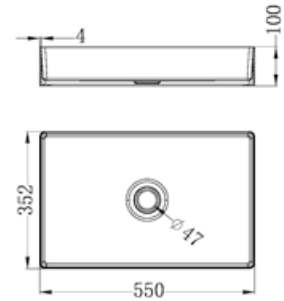

NRB3555BN

Rectangle Stainless Steel Basin
Brushed Nickel