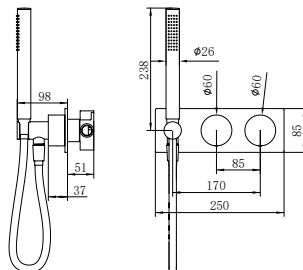

NR252003dBG

Opal Progressive Shower System
Separate Plate Brushed Gold
Wels Rating: 7.5L/Min, Not Star Rated