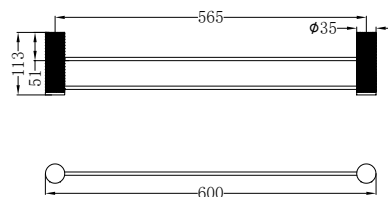

NR2530GR

Opal Single Towel Rail 800mm
Graphite

NR2530dGR

Opal Double Towel Rail 800mm
Graphite

NR2587aGR

Opal Metal Shower Shelf
Graphite

SHOWERS

-  Brushed Nickel
 -  Brushed Bronze
 -  Brushed Gold
 -  Graphite
-