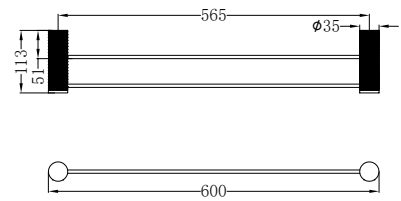

NR2581BZ

Opal Soap Dish Holder
Brushed Bronze

NR2524BZ

Opal Single Towel Rail 600mm
Brushed Bronze

NR2524dBZ

Opal Double Towel Rail 600mm
Brushed Bronze

NR2530BZ

Opal Single Towel Rail 800mm
Brushed Bronze