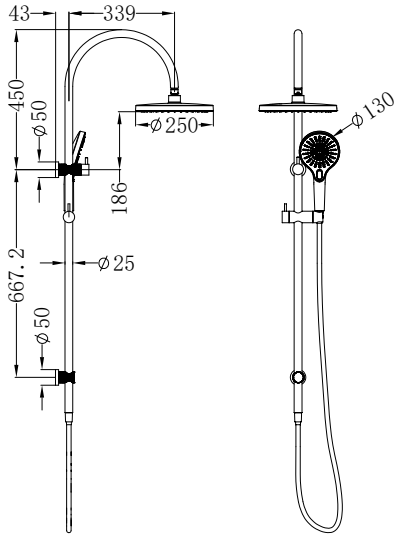

NR251905dBN

Opal Shower Rail Brushed Nickel
Wels Rating: 3 Star, 9L/Min
Wels REG No. S15221

Brushed Gold
NR251905dBG

Brushed Bronze
NR251905dBZ

Graphite
NR251905dGR

NR251905eBN

Opal Twin Shower Set Brushed Nickel
 Wels Rating: Overhead Shower 3 Star, 9L/Min
 Hand Shower 3 Star, 9L/Min
 Wels REG No. S17338