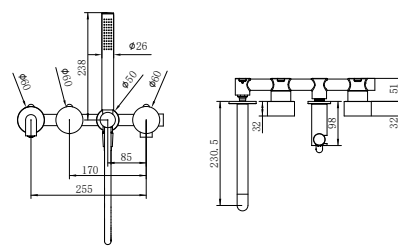

NR252003b250BZ

Opal Progressive Shower System Separate
Plate With Spout 250mm Brushed Bronze
Wels Rating: 7.5L/Min, Not Star Rated