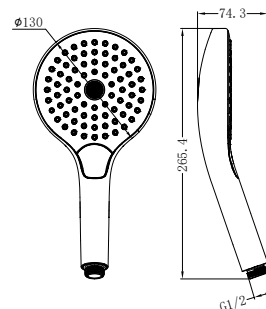

NR508076BN

230mm Air Shower Head Brushed Nickel
 Wels Rating: 3 Star, 9L/Min
 Wels REG No. S17296

NR508074BN

Air Hand Shower Brushed Nickel
 Water Rating: 3 Star, 9L/Min
 Wels REG No. S15215

NR508002BN

Air Hand Shower II Brushed Nickel
 Wels Rating: 3 Star, 9L/Min
 Wels REG No. S17336