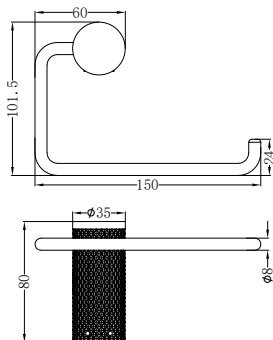

NR2586GR

Opal Toilet Roll Holder
Graphite