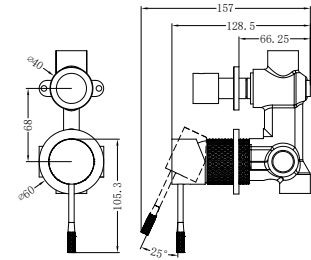

NR251909eBZ

Opal Shower Mixer With Divertor Separate Plate
Brushed Bronze
Wels Rating: N/A