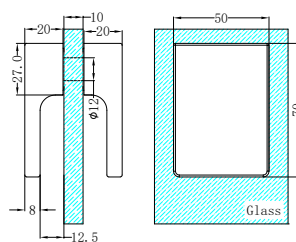

NRSH301aBZ

Round Shower Knob
Brushed Bronze

NRSH302aBZ

Square Shower Knob Handle
Brushed Bronze

NRSH303aBZ

Towel Bar 500mm
Brushed Bronze

NRSH401BZ

Half Round Water Seal Rail 750mm
Brushed Bronze