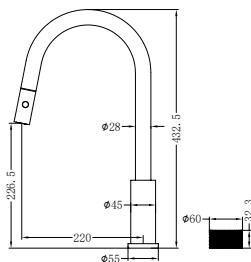

NR252009GR