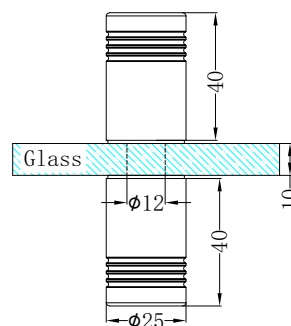

NRSH302aBG

Square Shower Knob Handle
Brushed Gold