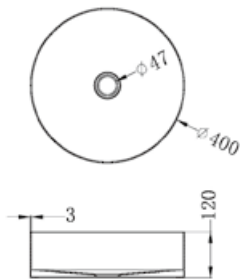

NRB401rBG

Round 400mm Stainless Steel Basin
Brushed Gold