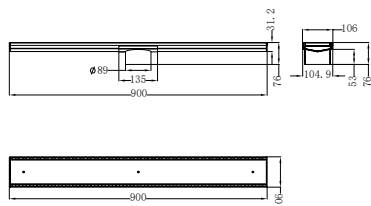

NRFG001hsBZ

Tile Insert V Channel Floor Grate 89mm Outlet With Hole Saw
Brushed Bronze