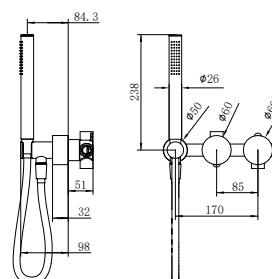

Opal Progressive Shower System
With Spout 230mm Brushed Bronze
Wels Rating: 7.5L/Min, Not Star Rated

Opal Progressive Shower System
With Spout 250mm Brushed Bronze
Wels Rating: 7.5L/Min, Not Star Rated

Opal Progressive Shower System Separate
Plate With Spout 230mm Brushed Bronze
Wels Rating: 7.5L/Min, Not Star Rated

Opal Progressive Shower System Separate
Plate With Spout 250mm Brushed Bronze
Wels Rating: 7.5L/Min, Not Star Rated

Opal Progressive Shower System
Brushed Bronze
Wels Rating: 7.5L/Min, Not Star Rated

Opal Progressive Shower System
Separate Plate Brushed Bronze
Wels Rating: 7.5L/Min, Not Star Rated