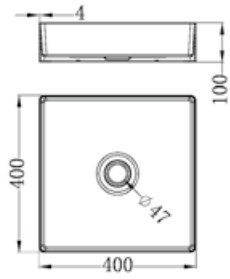

NRB401sBN

Square 400mm Stainless Steel Basin
Brushed Nickel