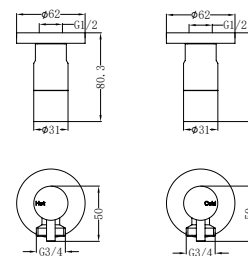

NR262109dBG

Washing Machine Tap Set
Brushed Gold