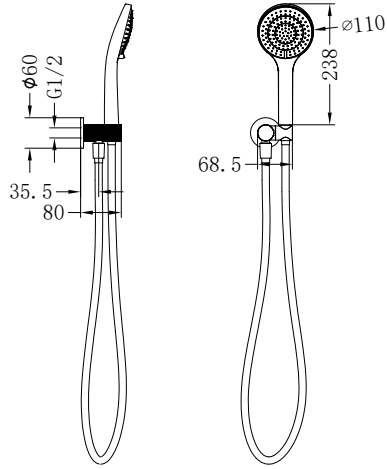

Opal Shower Bracket With Air Shower
Wels Rating: 3 Star, 9L/Min
Wels REG No. S15169

Brushed Nickel
NR251905BN