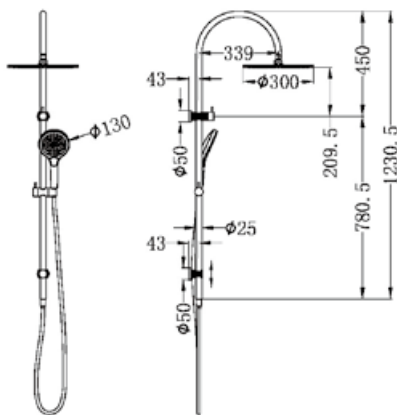

NR251905hBN

Opal Twin Shower Set With Air Shower II
Brushed Nickel
Wels Rating: Overhead Shower 3 Star, 9L/Min
Hand Shower 3 Star, 9L/Min
Wels REG No. S17340

Brushed Gold
NR251905hBG