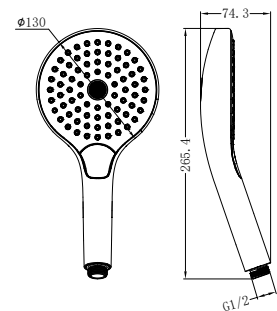

NR508079BG

250mm Opal Shower Head Brushed Gold
Wels Rating: 3 Star, 9L/Min
Wels REG No. S17297

NR508077BG

Opal Hand Shower Brushed Gold
Wels Rating: 3 Star, 9L/Min
Wels REG No. S15216

NR508076BG

230mm Air Shower Head Brushed Gold
Wels Rating: 3 Star, 9L/Min
Wels REG No. S17296

NR508074BG

Air Hand Shower Brushed Gold
Water Rating: 3 Star, 9L/Min
Wels REG No. S15215

NR508002BG

Air Hand Shower II Brushed Gold
Wels Rating: 3 Star, 9L/Min
Wels REG No. S17336