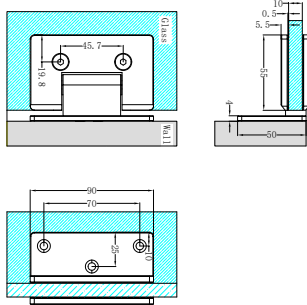

NRPL001GR

In Wall Toilet Push Plate
Graphite

NR262109dGR

Washing Machine Tap Set
Graphite

NRS101aBN

90 Degree Glass to Wall Shower Hinge 10mm Glass
Brushed Nickel

NRS102aBN

180 Degree Glass to Glass Shower Hinge 10mm Glass
Brushed Nickel