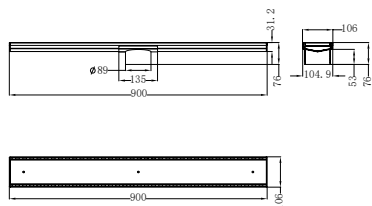

NCFG001hsBN

Tile Insert V Channel Floor Grate 89mm Outlet With Hole Saw
Brushed Nickel