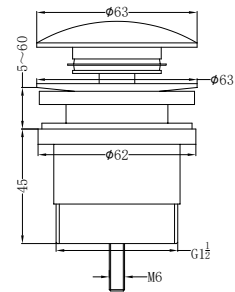

Round 400mm Stainless Steel Basin
Brushed Gold

NRB3555BG

Rectangle Stainless Steel Basin
Brushed Gold

NRA706BG

Universal Pop Up Waste
Brushed Gold

NRA707BG

40mm Bath Pop-Up Plug With Removable Waste No Overflow
Brushed Gold