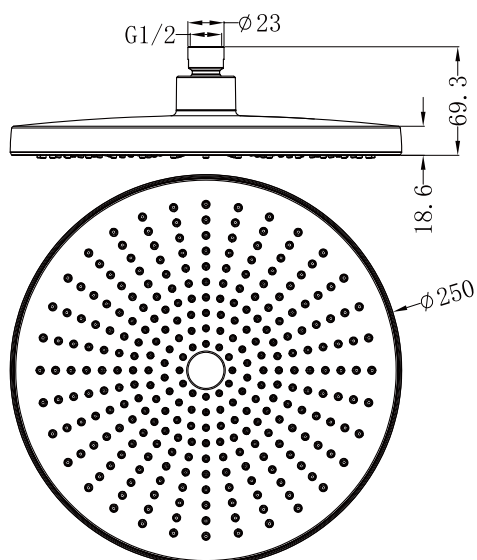

# Opal 250mm Shower Head

## Drawing