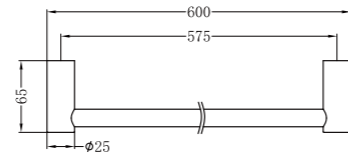

SINGLE TOWEL RAIL 600MM

NR2324CH / NR2324MB / NR2324BN
NR2324GM / NR2324BG / NR2324BZ

DOUBLE TOWEL RAIL 600MM

NR2324dCH / NR2324dMB / NR2324dBN
NR2324dGM / NR2324dBG / NR2324dBZ