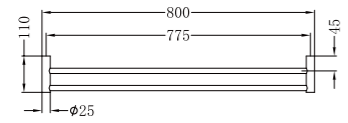

New Mecca Bathroom Accessories

ROBE HOOK

NR2382CH / NR2382MB / NR2382BN
NR2382GM / NR2382BG / NR2382BZ

SINGLE TOWEL RAIL 800MM

NR2330CH / NR2330MB / NR2330BN
NR2330GM / NR2330BG / NR2330BZ

DOUBLE TOWEL RAIL 800MM

NR2330dCH / NR2330dMB / NR2330dBN
NR2330dGM / NR2330dBG / NR2330dBZ

SOAP DISH HOLDER

NR2381CH / NR2381MB / NR2381BN
NR2381GM / NR2381BG / NR2381BZ

HAND TOWEL RAIL

NR2380CH / NR2380MB / NR2380BN
NR2380GM / NR2380BG / NR2380BZ

SINGLE TOWEL RAIL 600MM

NR2324CH / NR2324MB / NR2324BN
NR2324GM / NR2324BG / NR2324BZ

DOUBLE TOWEL RAIL 600MM

NR2324dCH / NR2324dMB / NR2324dBN
NR2324dGM / NR2324dBG / NR2324dBZ

METAL SHOWER SHELF

NR2387aCH / NR2387aMB / NR2387aBN
NR2387aGM / NR2387aBG / NR2387aBZ

TOILET ROLL HOLDER

NR2386CH / NR2386MB / NR2386BN
NR2386GM / NR2386BG / NR2386BZ

TOWEL RING

NR2380aCH / NR2380aMB / NR2380aBN
NR2380aGM / NR2380aBG / NR2380aBZ

Installation Instruction

1. Put the fixing blocks (piece) over on the right place on the wall, and stay level, use marking pen through the holes of fixing block to mark out fixing spots on the wall. Then drill holes by electric hand drill with 6mm drilling bit on the spots.

2. Put the expansion plugs into the wall by hammer.

3. Put fixing block cover on the holes and fix firmly by expansion screws.

4. Put the base of bathroom accessory cover on the fixing blocks.

5. Screw grub screws into the base, make it against to the fixing block tight and firm.