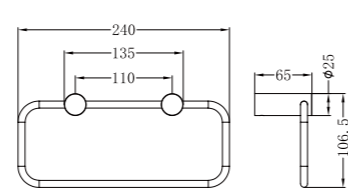

New Mecca Bathroom Accessories

ROBE HOOK

NR2382CH / NR2382MB / NR2382BN
NR2382GM / NR2382BG / NR2382BZ

SINGLE TOWEL RAIL 800MM

NR2330CH / NR2330MB / NR2330BN
NR2330GM / NR2330BG / NR2330BZ

DOUBLE TOWEL RAIL 800MM

NR2330dCH / NR2330dMB / NR2330dBN
NR2330dGM / NR2330dBG / NR2330dBZ

SOAP DISH HOLDER

NR2381CH / NR2381MB / NR2381BN
NR2381GM / NR2381BG / NR2381BZ

HAND TOWEL RAIL

NR2380CH / NR2380MB / NR2380BN
NR2380GM / NR2380BG / NR2380BZ

SINGLE TOWEL RAIL 600MM

NR2324CH / NR2324MB / NR2324BN
NR2324GM / NR2324BG / NR2324BZ

DOUBLE TOWEL RAIL 600MM

NR2324dCH / NR2324dMB / NR2324dBN
NR2324dGM / NR2324dBG / NR2324dBZ

METAL SHOWER SHELF

NR2387aCH / NR2387aMB / NR2387aBN
NR2387aGM / NR2387aBG / NR2387aBZ

TOILET ROLL HOLDER

NR2386CH / NR2386MB / NR2386BN
NR2386GM / NR2386BG / NR2386BZ

TOWEL RING

NR2380aCH / NR2380aMB / NR2380aBN
NR2380aGM / NR2380aBG / NR2380aBZ

Installation Instruction

1. Put the fixing blocks (piece) over on the right place on the wall, and stay level, use marking pen through the holes of fixing block to mark out fixing spots on the wall. Then drill holes by electric hand drill with 6mm drilling bit on the spots.

2. Put the expansion plugs into the wall by hammer.

3. Put fixing block cover on the holes and fix firmly by expansion screws.

4. Put the base of bathroom accessory cover on the fixing blocks.

5. Screw grub screws into the base, make it against to the fixing block tight and firm.