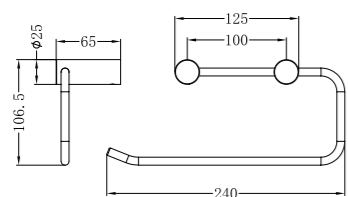

New Mecca Bathroom Accessories

ROBE HOOK

NR2382CH / NR2382MB / NR2382BN
NR2382GM / NR2382BG / NR2382BZ

SINGLE TOWEL RAIL 800MM

NR2330CH / NR2330MB / NR2330BN
NR2330GM / NR2330BG / NR2330BZ

DOUBLE TOWEL RAIL 800MM

NR2330dCH / NR2330dMB / NR2330dBN
NR2330dGM / NR2330dBG / NR2330dBZ

SOAP DISH HOLDER

NR2381CH / NR2381MB / NR2381BN
NR2381GM / NR2381BG / NR2381BZ

HAND TOWEL RAIL

NR2380CH / NR2380MB / NR2380BN
NR2380GM / NR2380BG / NR2380BZ

SINGLE TOWEL RAIL 600MM

NR2324CH / NR2324MB / NR2324BN
NR2324GM / NR2324BG / NR2324BZ

DOUBLE TOWEL RAIL 600MM

NR2324dCH / NR2324dMB / NR2324dBN
NR2324dGM / NR2324dBG / NR2324dBZ

METAL SHOWER SHELF

NR2387aCH / NR2387aMB / NR2387aBN
NR2387aGM / NR2387aBG / NR2387aBZ

TOILET ROLL HOLDER

NR2386CH / NR2386MB / NR2386BN
NR2386GM / NR2386BG / NR2386BZ

TOWEL RING

NR2380aCH / NR2380aMB / NR2380aBN
NR2380aGM / NR2380aBG / NR2380aBZ

Installation Instruction

1. Put the fixing blocks (piece) over on the right place on the wall, and stay level, use marking pen through the holes of fixing block to mark out fixing spots on the wall. Then drill holes by electric hand drill with 6mm drilling bit on the spots.

2. Put the expansion plugs into the wall by hammer.

3. Put fixing block cover on the holes and fix firmly by expansion screws.

4. Put the base of bathroom accessory cover on the fixing blocks.

5. Screw grub screws into the base, make it against to the fixing block tight and firm.