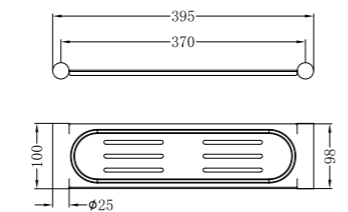

TOILET ROLL HOLDER

NR2386CH / NR2386MB / NR2386BN
NR2386GM / NR2386BG / NR2386BZ