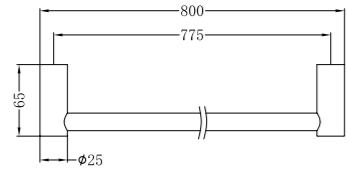

### SINGLE TOWEL RAIL 800MM

NR2330CH / NR2330MB / NR2330BN  
NR2330GM / NR2330BG / NR2330BZ