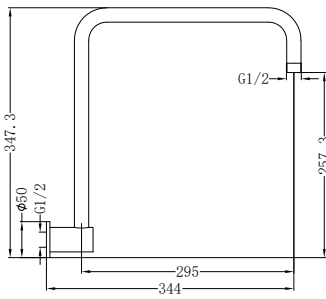

Brushed Nickel
NR506BN

Brushed Gold
NR506BG

NRROA1001CH

250mm Round Shower Head Chrome
Wels Rating: 3 Star, 9.0L/Min
Wels REG No. S16683
Colours Available:

Matte Black
NRROA1001MB

Gun Metal
NRROA1001GM

Brushed Nickel
NRROA1001BN