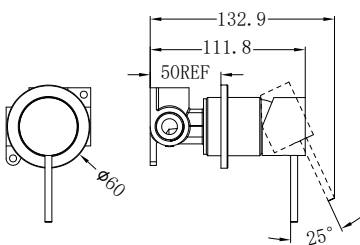

Universal Body

NRUB002P

Premium 35mm Universal Shower Mixer Body Only

Trim Kit

NR221911htCH

Mecca Shower Mixer 60mm Plate Trim Kits Only Chrome

Whole Set

NR221911hCH

Mecca Shower Mixer 60mm Plate Chrome