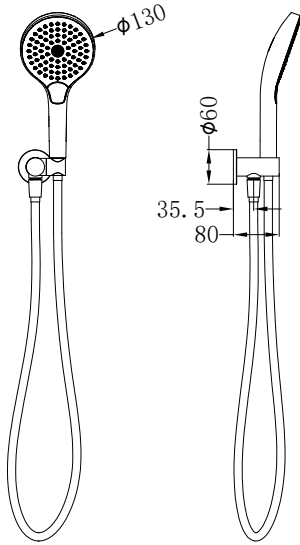

NR221905fCH

Mecca Shower On Bracket With Air Shower II Chrome

Wels Rating: 3 Star, 9L/Min

Wels REG No. S17298

Colours Available: