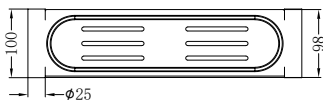

NR2330dCH

New Mecca Double Towel Rail 800mm Chrome
Colours Available:

NR2387aCH

New Mecca Metal Shower Shelf Chrome
Colours Available: