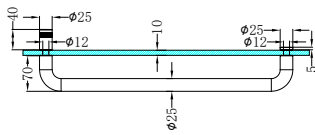

Brushed Gold
NRSH302aBG

NRSH303aCH

Towel Bar 500mm Chrome
Colours Available:

Matte Black
NRSH303aMB

Gun Metal
NRSH303aGM

Brushed Nickel
NRSH303aBN

Brushed Gold
NRSH303aBG

**NRSH401MB**