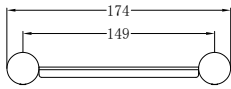

NR2386CH

New Mecca Toilet Roll Holder Chrome
Colours Available: