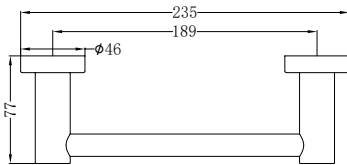

NR1980CH

Mecca Hand Towel Ring Chrome
Colours Available: