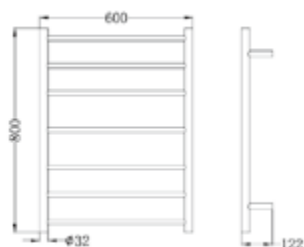

NR262109dCH

Washing Machine Tap Set Chrome

Colours Available: