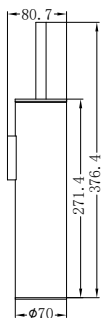

NR1985CH

Mecca Soap Bottle Holder Chrome
Colours Available: