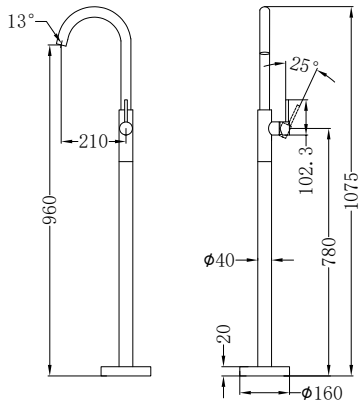

NR210903a01CH

Mecca Freestanding Bath Mixer Chrome

Wels Rating: N/A

Colours Available:

Matte Black
NR210903a01MB