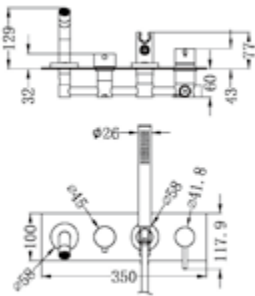

NR221903dCH

Mecca Wall Mount Bath Mixer With
Hand Shower Chrome
Wels Rating: 0 Star, 7.5L/Min
Wels REG No. S14708
Colours Available:

Matte Black
NR221903dMB

Matte Black

Gun Metal

Brushed Nickel

Chrome

Brushed Gold