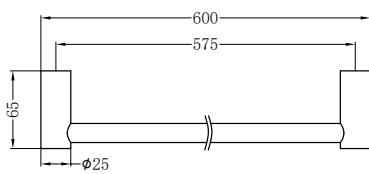

NR2382CH

New Mecca Robe Hook Chrome

NR2324CH

New Mecca Single Towel Rail 600mm Chrome