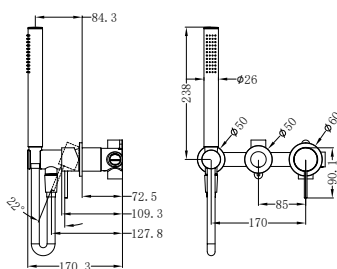

Universal Body

NRUB004P

Premium 35mm Universal
Shower System Body Only

Trim Kit

NR221912ftCH

Mecca Shower Mixer Divertor System Separate
Back Plate Trim Kits Only Chrome

Wels Rating: 4 Star, 7.5L/Min

Wels REG No. S17398

Colours Available:

Whole Set

NR221912fCH

Mecca Shower Mixer Divertor System Separate
Back Plate Chrome

Wels Rating: 4 Star, 7.5L/Min

Wels REG No. S17398

Colours Available: