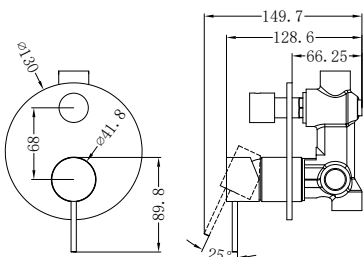

Universal Body

NRUB003P

Premium 35mm Universal Shower Mixer With Divertor Body Only

Trim Kit

NR221911atCH

Mecca Shower Mixer With Divertor Trim Kits Only Chrome

Colours Available:

Whole Set

NR221911aCH

Mecca Shower Mixer With Divertor Chrome

Colours Available: