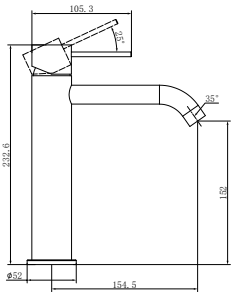

**NR221903c120CH/NR221903c160CH/NR221903c185CH
/NR221903c230CH/NR221903c260CH**

Mecca Basin/Bath Spout Only
120/160/185/230/260mm Chrome
Wels Rating: 5 Star, 5L/Min
Wels REG No. T41790/ T41791/ T41792/ T41793/ T41794
Colours Available: