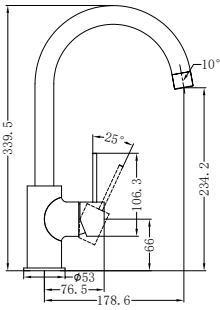

NR221908CH

Mecca Pull Out Sink Mixer With Vegie Spray Function Chrome
Wels Rating: 6 Star, 4.5L/Min
Wels REG No. T41348
Colours Available: