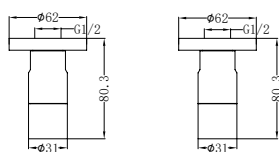

NR190001CH

Non-Heated Towel Ladder Chrome

Colours Available:

NR262109dCH

Washing Machine Tap Set Chrome

Colours Available: