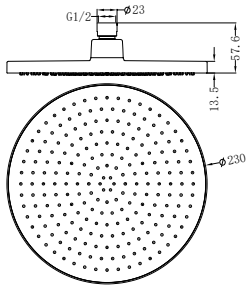

Matte Black
NR508076MB

NR508079CH

250mm Opal Shower Head Chrome

Water Rating: 3 Star, 9.0L/Min

Wels REG No. S17297

Colours Available: