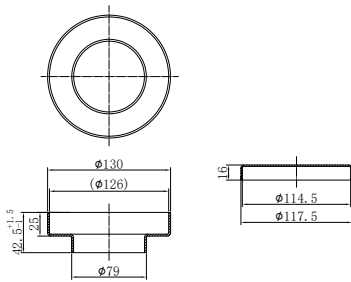

Matte Black
NRFW004MB

Gun Metal
NRFW004GM

NRFW005CH

130mm Round Tile Insert Floor Waste
100mm Outlet Chrome
Colours Available: