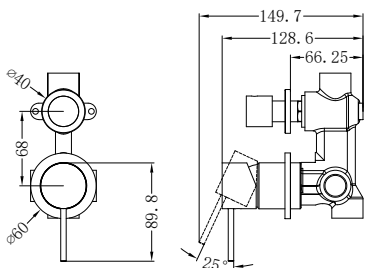

Universal Body

NRUB003P

Premium 35mm Universal Shower Mixer With Divertor Body Only

Trim Kit

NR221911stCH

Mecca Shower Mixer With Divertor Separate Back Plate Trim Kits Only Chrome Colours Available:

Whole Set

NR221911sCH

Mecca Shower Mixer With Divertor Separate Back Plate Chrome Colours Available: