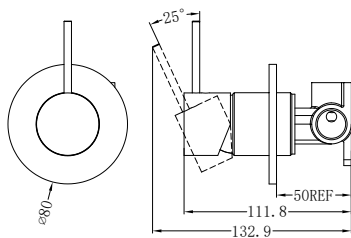

Universal Body

NRUB002aP

Premium 35mm Universal
Shower Mixer Handle Up Body Only

Trim Kit

NR221911btCH

Mecca Shower Mixer Handle Up 80mm
Plate Trim Kits Only Chrome

Colours Available:

Whole Set

NR221911bCH

Mecca Shower Mixer Handle Up 80mm
Plate Chrome

Colours Available: