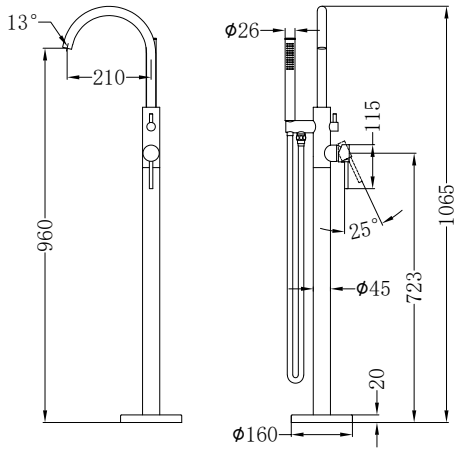

NR210903aCH

Mecca Round Freestanding Mixer With
Hand Shower Chrome
Wels Rating: 3 Star, 9L/Min (Hand Shower Only)
Wels REG No. S17463
Colours Available:

Matte Black
NR210903aMB