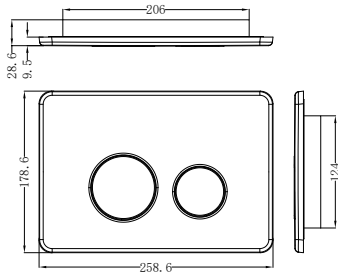

In Wall Toilet Push Plate Gun Metal
Colours Available:

Graphite
NRPL001GR

Brushed Gold
NRPL001BG

Brushed Nickel
NRPL001BN

Brushed Bronze
NRPL001BZ

NRSH101aCH

90 Degree Glass to Wall Shower
Hinge 10mm Glass Chrome
Colours Available: