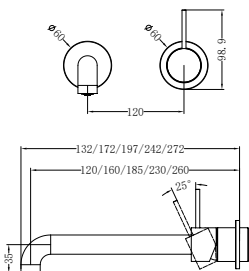

Matte White

- NR221910d120MW
- NR221910d160MW
- NR221910d185MW
- NR221910d230MW
- NR221910d260MW