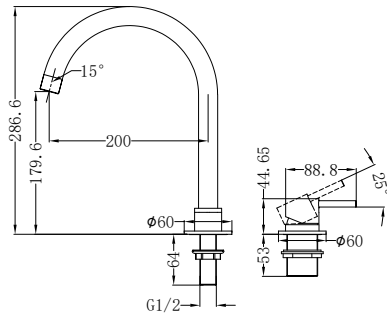

NR221901cCH

Mecca Hob Basin Mixer Square Swivel Spout Chrome
Wels Rating: 6 Star, 4.5L/Min
Wels REG No. T35402
Colours Available: