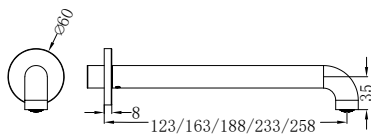

Matte Black
NR221903c120MB
NR221903c160MB
NR221903c185MB
NR221903c230MB
NR221903c260MB

Gun Metal
NR221903c120GM
NR221903c160GM
NR221903c185GM
NR221903c230GM
NR221903c260GM