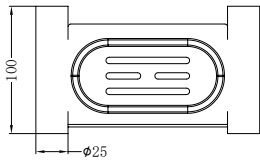

NR2386CH

New Mecca Toilet Roll Holder Chrome
Colours Available: