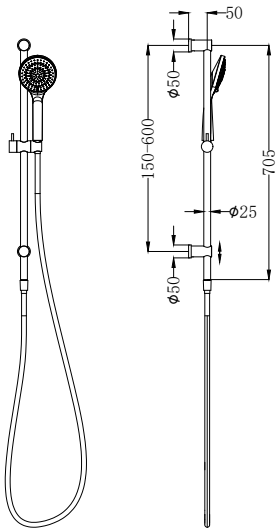

Matte White
NR221905MW

NR221905aCH

Mecca Shower Rail With Air Shower Chrome

Wels Rating: 3 Star, 9L/Min

Wels REG No. S15218

Colours Available:

Water Inlet →

Matte Black
NR221905aMB