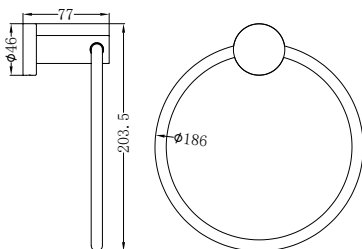

Brushed Nickel
NR1980BN

Brushed Gold
NR1980BG

Brushed Bronze
NR1980BZ

Matte White
NR1980MW

NR1924dCH

Mecca Double Towel Rail 600mm Chrome
Colours Available:

Matte Black
NR1924dMB

Gun Metal
NR1924dGM