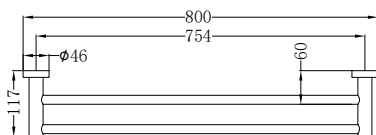

Brushed Nickel
NR1930dBN

Brushed Gold
NR1930dBG

Brushed Bronze
NR1930dBZ

Matte White
NR1930dMW

NR1930CH

Mecca Single Towel Rail 800mm Chrome
Colours Available:

Matte Black
NR1930MB

Gun Metal
NR1930GM