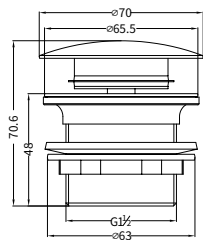

NRA706CH

Universal Pop Up Waste Chrome
Colours Available:

NRA707CH

40mm Bath Pop-Up Plug With Removable
Waste No Overflow Chrome
Colours Available: