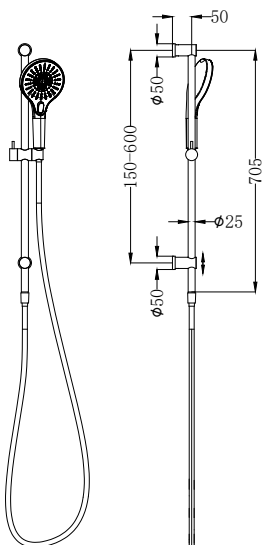

Nero Tapware

Mecca Shower on Bracket

NR221905dGM

Mecca Shower Rail Gun Metal

Wels Rating: 3 Star, 9L/Min

Wels REG No. S15220

Colours Available:

**Gun Metal**
NR221905dGM**NR221905dBZ**