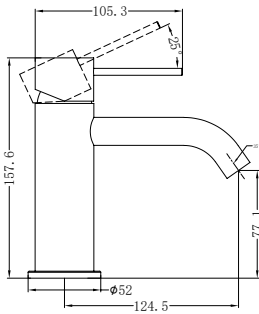

Brushed Nickel
NR221901BN

Brushed Gold
NR221901BG

Gun Metal
NR221901GM

Brushed Bronze
NR221901BZ

Matte White
NR221901MW

**NR221901aCH**

Mecca Tall Basin Mixer Chrome
 Wels Rating: 5 Star, 5L/Min
 Wels REG No. T34931
 Colours Available: