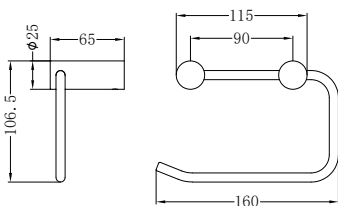

NR2381CH

New Mecca Soap Dish Holder Chrome
Colours Available:

NR2386CH

New Mecca Toilet Roll Holder Chrome
Colours Available: