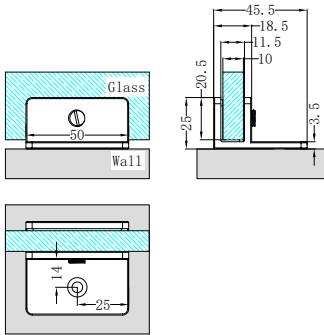

NRSH202aCH

Shower F Bracket 10mm Glass Chrome
Colours Available:

Matte Black
NRSH202aMB

Gun Metal
NRSH202aGM

Brushed Nickel
NRSH202aBN

Brushed Gold
NRSH202aBG

NRSH203aCH

Shower U Bracket 10mm Glass Chrome
Colours Available: