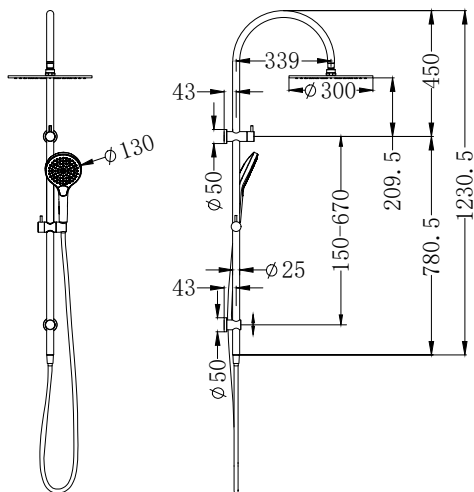

NR221905hCH

Mecca Twin Shower With Air Shower II Chrome

Wels Rating: Overhead Shower 3 Star, 9L/Min

Hand Shower 3 Star, 9L/Min

Wels REG No. S17339

Colours Available:

Matte Black
NR221905hMB

Gun Metal
NR221905hGM