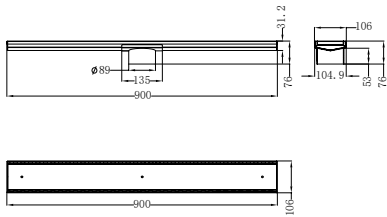

NRFG002hsMB

Tile Insert V Channel Floor Grate 50mm
Outlet With Hole Saw Matte Black
Colours Available: