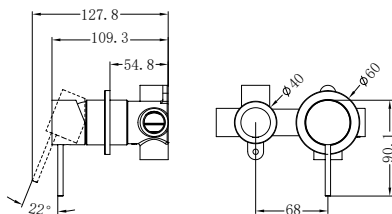

Universal Body

NRUB003aP

Premium 35mm Universal Shower Mixer With Divertor Horizontal Body Only

Trim Kit

NR221911stCH

Mecca Shower Mixer With Divertor Separate Back Plate Trim Kits Only Chrome Colours Available:

Whole Set

NR221911uCH

Mecca Shower Mixer With Horizontal 2 Way Divertor Chrome Colours Available: