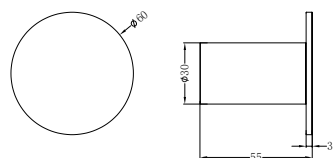

NR1982CH

Mecca Robe Hook Chrome
Colours Available: