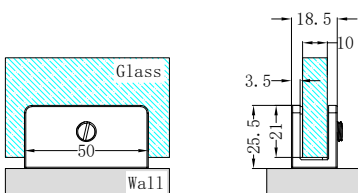

NRSH202aCH

Shower F Bracket 10mm Glass Chrome
Colours Available:

NRSH203aCH

Shower U Bracket 10mm Glass Chrome
Colours Available: