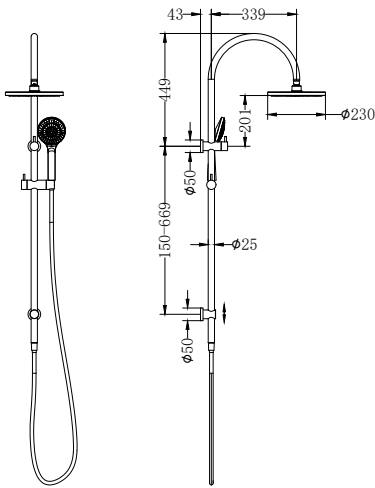

NR221905bCH

Mecca Twin Shower With Air Shower Chrome
Wels Rating: Overhead Shower 3 Star, 9L/Min
Hand Shower 3 Star, 9L/Min
Wels REG No. S17346
Colours Available:

Matte Black
NR221905bMB