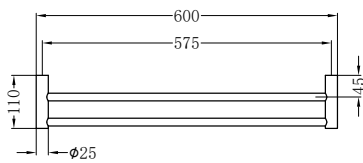

Brushed Gold
NR2330BG

**NR2324dCH**

New Mecca Double Towel Rail 600mm Chrome
Colours Available:

Matte Black
NR2324dMB

Gun Metal
NR2324dGM

Brushed Nickel
NR2324dBN

Brushed Gold
NR2324dBG

NR2330dCH