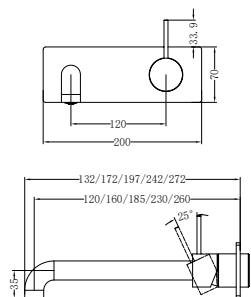

Matte White

NR221910b120MW
NR221910b160MW
NR221910b185MW
NR221910b230MW
NR221910b260MW