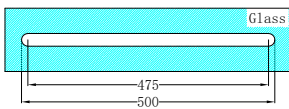

Brushed Gold
NRSH302aBG

NRSH303aCH

Towel Bar 500mm Chrome
Colours Available:

Matte Black
NRSH303aMB

Gun Metal
NRSH303aGM

Brushed Nickel
NRSH303aBN

Brushed Gold
NRSH303aBG

**NRSH401MB**