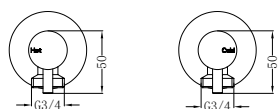

NR190001CH

Non-Heated Towel Ladder Chrome

Colours Available:

NR262109dCH

Washing Machine Tap Set Chrome

Colours Available: