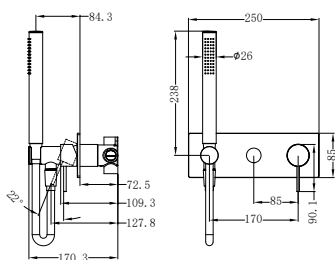

Universal Body

NRUB004P

Premium 35mm Universal Shower System Body Only

Trim Kit

NR221912etCH

Mecca Shower Mixer Divertor System

Trim Kits Only Chrome

Wels Rating: 4 Star, 7.5L/Min

Wels REG No. S17397

Colours Available:

Whole Set

NR221912eCH

Mecca Shower Mixer Divertor System Chrome

Wels Rating: 4 Star, 7.5L/Min

Wels REG No. S17397

Colours Available: