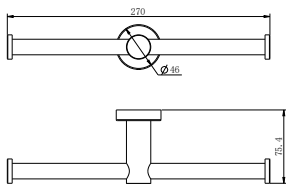

Brushed Nickel
NR1986dBN

Brushed Gold
NR1986dBG

Brushed Bronze
NR1986dBZ

Matte White
NR1986dMW

**NR1930dCH**

Mecca Double Towel Rail 800mm Chrome
Colours Available:

Matte Black
NR1930dMB

Gun Metal
NR1930dGM