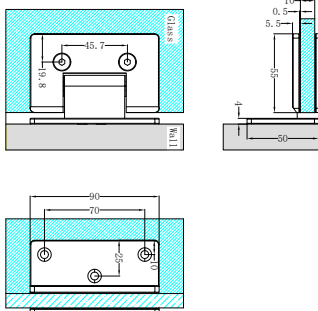

Matte Black
NRSH101aMB

Gun Metal
NRSH101aGM

Brushed Nickel
NRSH101aBN

Brushed Gold
NRSH101aBG

NRSH102aCH

180 Degree Glass To Glass Shower
Hinge 10mm Glass Chrome
Colours Available:

Matte Black
NRSH102aMB

Gun Metal
NRSH102aGM