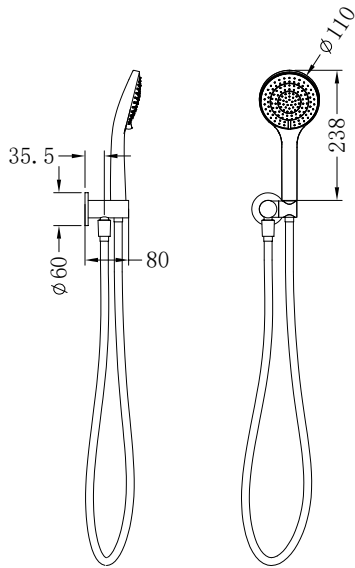

NR221905CH

Mecca Shower On Bracket With
Air Shower Chrome
Wels Rating: 3 Star, 9L/Min
Wels REG No. S15168
Colours Available:

Shower Angle
Adjustable

Matte Black
NR221905MB

Brushed Nickel
NR221905BN

Brushed Gold
NR221905BG