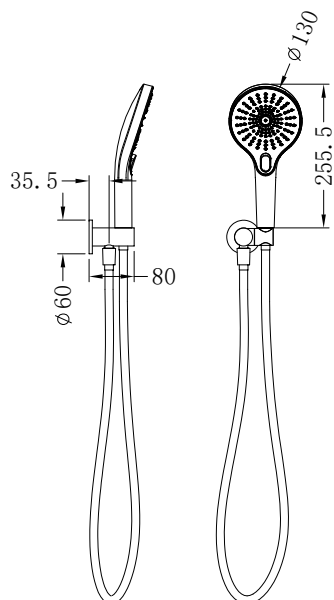

Colours Available:

Shower Angle
Adjustable**Gun Metal**
NR221905cGM**NR221905cBZ**

Mecca Shower on Bracket Brushed Bronze

Wels Rating: 3 star, 9L/Min

Wels REG No. S15224

Colours Available:

Shower Angle
Adjustable**Brushed Bronze**
NR221905cBZ