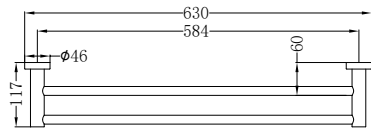

Gun Metal
NR1924dGM

Brushed Nickel
NR1924dBN

Brushed Gold
NR1924dBG

Brushed Bronze
NR1924dBZ

Matte White
NR1924dMW