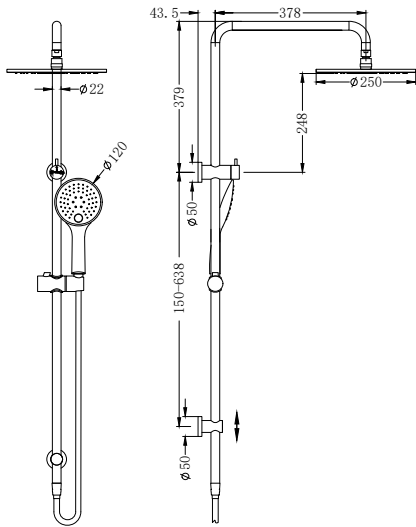

NR250805aCH

Round Twin Shower Chrome

Wels Rating: Overhead Shower 3 Star, 8L/Min

Hand Shower Not Star Rated, 5.5L/Min

Wels REG No. S17476

Colours Available:

Matte Black
NR250805aMB