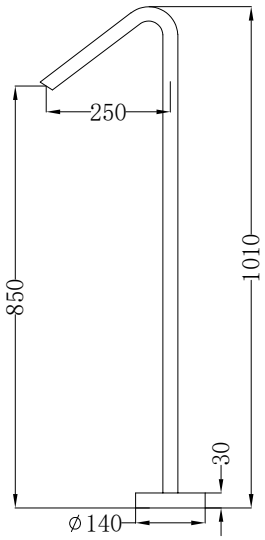

NR221903aCH

Mecca Freestanding Bath Spout Only

Chrome

Wels Rating: N/A

Colours Available:

Chrome
NR221903aCH