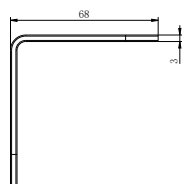

Brushed Nickel
NR1985BN

Brushed Gold
NR1985BG

Brushed Bronze
NR1985BZ

Matte White
NR1985MW

Nero Tapware

*Mecca Toilet
Brush Holder*

*New Mecca
Single Towel Rail*

NR2382CH