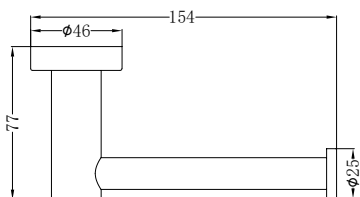

Gun Metal
NR1986GM

Brushed Nickel
NR1986BN

Brushed Gold
NR1986BG

Brushed Bronze
NR1986BZ

Matte White
NR1986MW