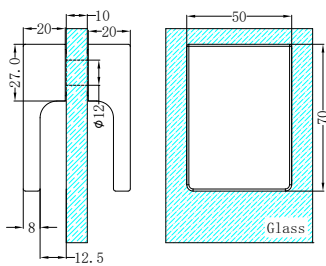

NRSH302aCH

Square Shower Knob Handle Chrome
Colours Available: