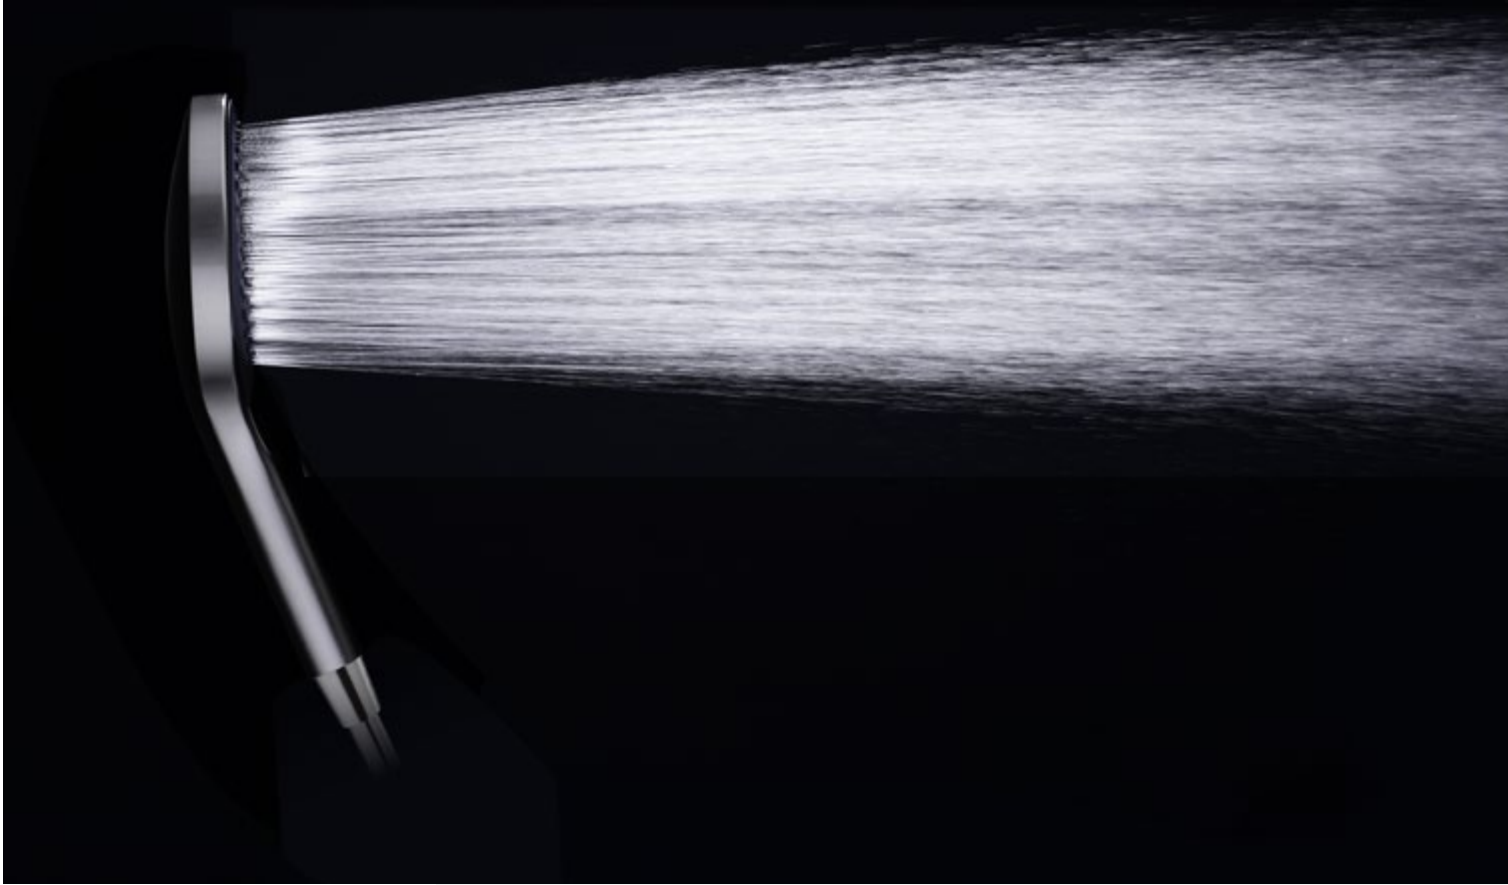

Nero Tapware

Air Shower II

This new Air Shower II is going to completely transform the way you look at showering.

Our product development team have redesigned the shower nozzles with 4 times as many holes compared to the first generation for an even more delicate splash and lighter, airier feel.

Hand-held Air shower II has 76 nodules, each with 4 holes, hence providing you with the ultimate showering experience. Air Shower II also comes with increased functionality with the inclusion of superior decontamination. Forget the worries of clogging outlet holes due to water quality problems as you can get rid of residual deposits at a touch of a button.

This provides you with the same luxurious feel from the first time you experience it until the last.