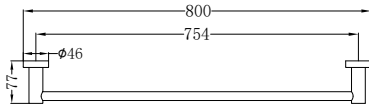

Gun Metal
NR1930GM

Brushed Nickel
NR1930BN

Brushed Gold
NR1930BG

Brushed Bronze
NR1930BZ