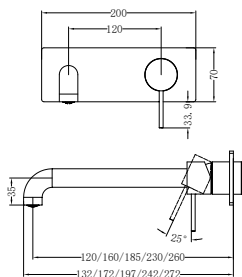

Matte Black
NR221910a120MB
NR221910a160MB
NR221910a185MB
NR221910a230MB
NR221910a260MB

Gun Metal
NR221910a120GM
NR221910a160GM
NR221910a185GM
NR221910a230GM
NR221910a260GM

Brushed Nickel
NR221910a120BN
NR221910a160BN
NR221910a185BN
NR221910a230BN
NR221910a260BN

Brushed Gold
NR221910a120BG
NR221910a160BG
NR221910a185BG
NR221910a230BG
NR221910a260BG

Brushed Bronze
NR221910a120BZ
NR221910a160BZ
NR221910a185BZ
NR221910a230BZ
NR221910a260BZ

Matte White
NR221910a120MW
NR221910a160MW
NR221910a185MW
NR221910a230MW
NR221910a260MW