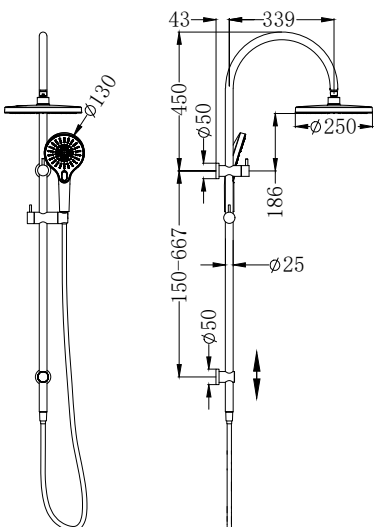

Brushed Bronze
NR221905eBZ