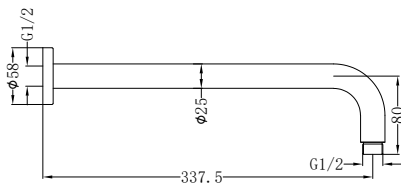

**NR503100CH/NR503150CH/NR503300CH
/NR503450CH/NR503600CH**

Round Ceiling Arm 100mm/150mm
/300mm/450mm/600mm Length Chrome
Colours Available:

100mm
300mm
450mm

100mm
300mm

100mm
300mm

100mm
300mm

150mm
300mm

300mm