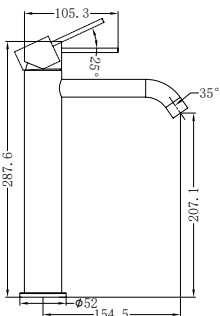

Matte Black
NR221901aMB