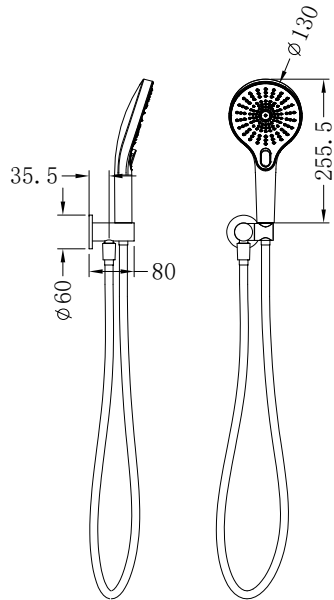

NR221905cGM

Mecca Shower On Bracket Gun Metal

Wels Rating: 3 star, 9L/Min

Wels REG No. S15224

Colours Available: