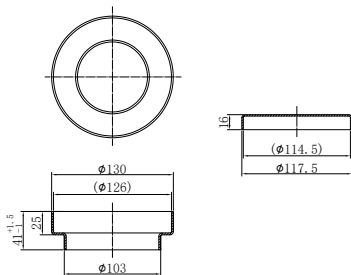

NRFW004CH

130mm Round Tile Insert Floor Waste
80mm Outlet Chrome
Colours Available:

NRFW005CH

130mm Round Tile Insert Floor Waste
100mm Outlet Chrome
Colours Available: