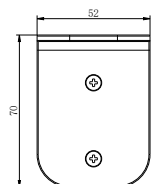

Brushed Nickel
NR1985BN

Brushed Gold
NR1985BG

Brushed Bronze
NR1985BZ

Matte White
NR1985MW

Nero Tapware

*Mecca Toilet
Brush Holder*

*New Mecca
Single Towel Rail*

NR2382CH