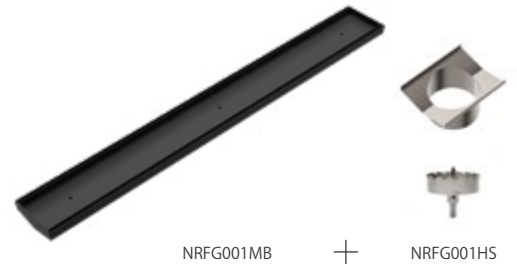

NRFG001hsMB

Tile Insert V Channel Floor Grate 89mm
Outlet With Hole Saw Matte Black
Colours Available:

NRFG001MB + NRFG001HS