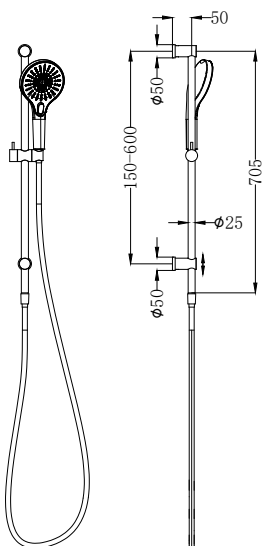

Brushed Bronze
NR221905dBZ