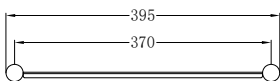

NR2330dCH

New Mecca Double Towel Rail 800mm Chrome
Colours Available:

NR2387aCH

New Mecca Metal Shower Shelf Chrome
Colours Available: