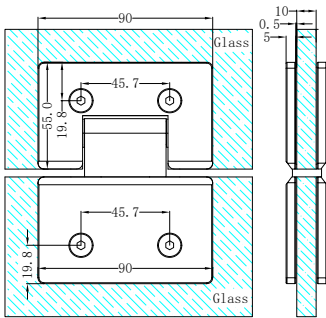

Matte Black
NRSH102aMB

NRSH201aCH

Over-Panel Glass To Glass Fitting
10mm Glass Chrome
Colours Available: