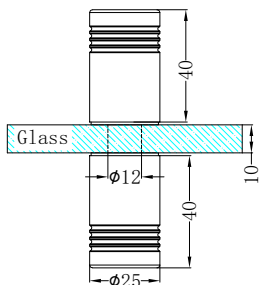

NRSH204aCH

90 Degree Glass To Wall Bracket

10mm Glass Chrome

Colours Available:

NRSH301aCH

Round Shower Knob Chrome

Colours Available: