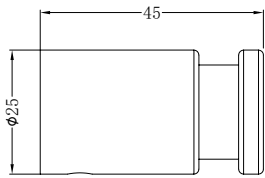

New Mecca Robe Hook Chrome

Matte Black
NR2382MB

Gun Metal
NR2382GM

Brushed Nickel
NR2382BN

Brushed Gold
NR2382BG

NR2324CH

New Mecca Single Towel Rail 600mm Chrome

Matte Black
NR2324MB