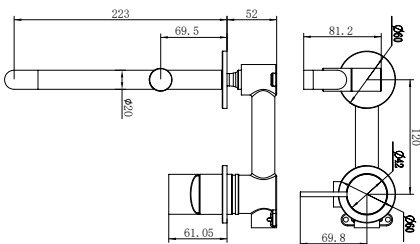

Universal Body

NRUB001P

Premium 35mm Universal
Wall Basin/Bath Mixer Body Only

Trim Kit

NR221910rtCH

Mecca Wall Basin/Bath Mixer Swivel
Spout 225mm Trim Kits Only Chrome
Wels Rating: 5 Star, 6L/Min
Wels REG No. T41781
Colours Available:

Whole Set

NR221910rCH

Mecca Wall Basin/Bath Mixer Swivel
Spout 225mm Chrome
Wels Rating: 5 Star, 6L/Min
Wels REG No. T41781
Colours Available: