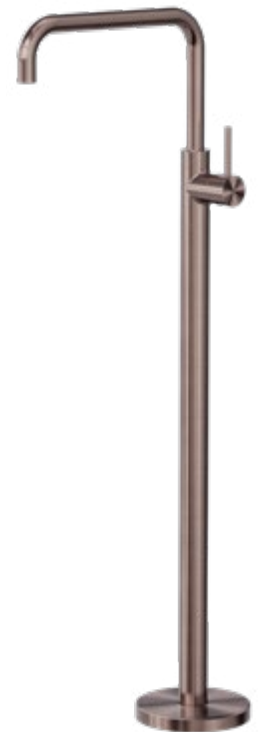

NR221903bCH

Mecca Freestanding Bath Mixer Square
Shape Chrome

Colours Available:

Matte Black
NR221903bMB

Gun Metal
NR221903bGM

Brushed Nickel
NR221903bBN

Brushed Gold
NR221903bBG

Brushed Bronze
NR221903bBZ