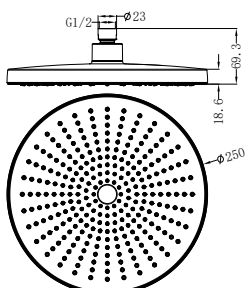

Gun Metal
NR508079GM

Brushed Nickel
NR508079BN

Brushed Gold
NR508079BG

Brushed Bronze
NR508079BZ

Nero Tapware

Opal Shower Head

NR250805aCH

Round Twin Shower Chrome