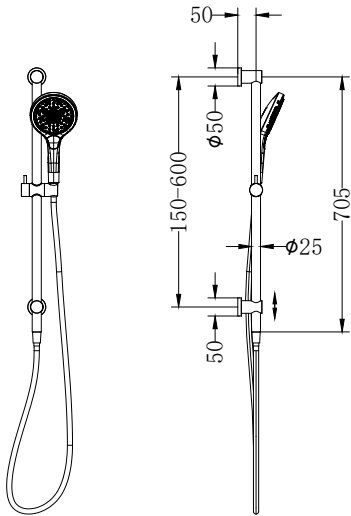

NR221905gCH

Mecca Shower Rail With Air Shower II Chrome

Wels Rating: 3 Star, 9L/Min

Wels REG No. S17300

Colours Available:

Water Inlet →