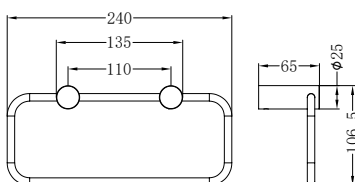

NR2380CH

New Mecca Hand Towel Rail Chrome
Colours Available:

NR2380aCH

New Mecca Towel Ring Chrome
Colours Available: