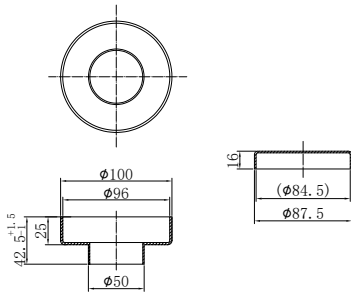

Matte Black
NRFW003MB

Gun Metal
NRFW003GM