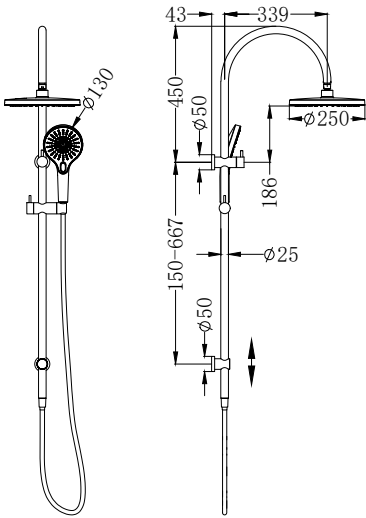

Mecca Shower Rail Brushed Bronze

Wels Rating: 3 Star, 9L/Min

Wels REG No. S15220

Colours Available:

**Brushed Bronze**
NR221905dBZ

NR221905eGM

Mecca Twin Shower Gun Metal
 Wels Rating: Overhead Shower 3 Star, 9L/Min
 Hand Shower 3 Star, 9L/Min
 Wels REG No. S17337
 Colours Available: