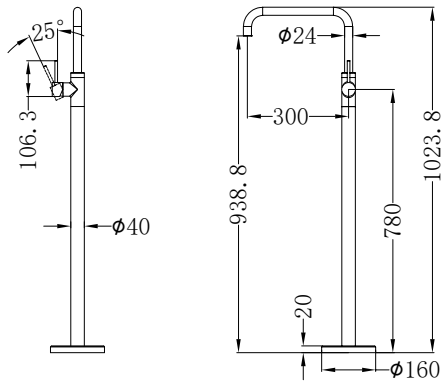

NR221903bCH

Mecca Freestanding Bath Mixer Square
Shape Chrome

Colours Available:

Matte Black
NR221903bMB