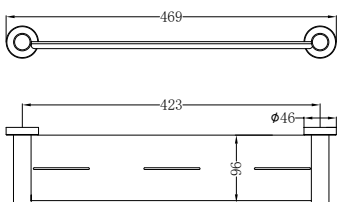

Gun Metal
NR1987aGM

Brushed Nickel
NR1987aBN

Brushed Gold
NR1987aBG

Brushed Bronze
NR1987aBZ

Matte White
NR1987aMW