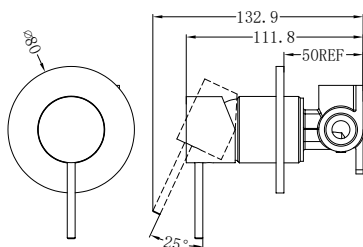

Universal Body

NRUB002P

Premium 35mm Universal Shower Mixer Body Only

Trim Kit

NR221911tCH

Mecca Shower Mixer 80mm Plate
Trim Kits Only Chrome

Colours Available:

Whole Set

NR221911CH

Mecca Shower Mixer 80mm Plate
Chrome

Colours Available: