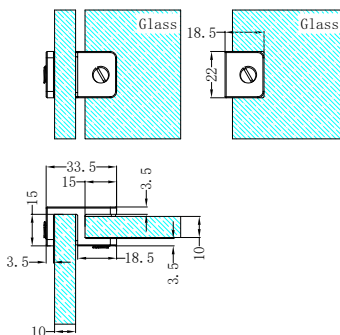

Matte Black
NRSH201aMB