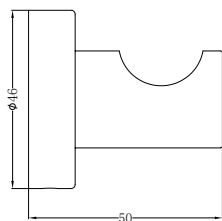

Brushed Nickel
NR1982BN

Brushed Gold
NR1982BG

Brushed Bronze
NR1982BZ

Matte White
NR1982MW

NR1980aCH

Mecca Hand Towel Rail Chrome
Colours Available:

Matte Black
NR1980aMB

Gun Metal
NR1980aGM