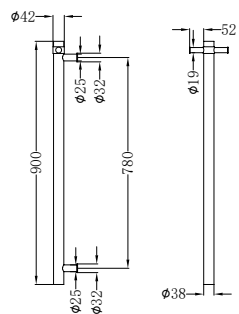

Brushed Bronze
NR190002hBZ

NRV900hBG

Heated Vertical Towel Rail Brushed Gold
Colours Available:

Graphite
NRV900hGR

Brushed Bronze
NRV900hBZ

Matte White
NRV900hMW

NR190001CH

Non-Heated Towel Ladder Chrome