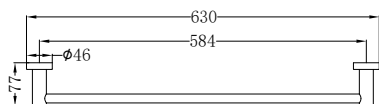

NR1924dCH

Mecca Double Towel Rail 600mm Chrome
Colours Available:

Matte Black
NR1924dMB

Gun Metal
NR1924dGM

Brushed Nickel
NR1924dBN

Brushed Gold
NR1924dBG

Brushed Bronze
NR1924dBZ

Matte White
NR1924dMW

NR1924CH

Mecca Single Towel Rail 600mm Chrome
Colours Available: