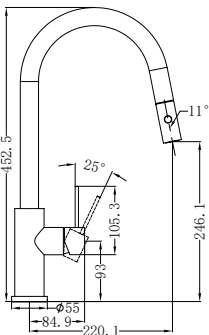

Matte Black
NR221908MB