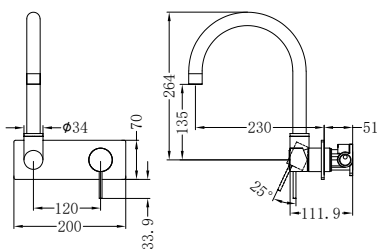

Universal Body

NRUB001P

Premium 35mm Universal
Wall Basin/Bath Mixer Body Only

Trim Kit

NR221910qtCH

Mecca Wall Basin/Bath Mixer Swivel
Spout Trim Kits Only Chrome
Wels Rating: 5 Star, 6L/Min
Wels REG No. T41600
Colours Available:

Whole Set

NR221910qCH

Mecca Wall Basin/Bath Mixer Swivel
Spout Chrome
Wels Rating: 5 Star, 6L/Min
Wels REG No. T41600
Colours Available: