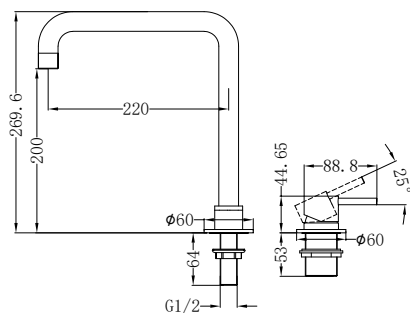

NR221901bCH

Mecca Hob Basin Mixer Round Swivel Spout Chrome
Wels Rating: 6 Star, 4.5L/Min
Wels REG No. T35401
Colours Available:

NR221901cCH

Mecca Hob Basin Mixer Square Swivel Spout Chrome
Wels Rating: 6 Star, 4.5L/Min
Wels REG No. T35402
Colours Available: