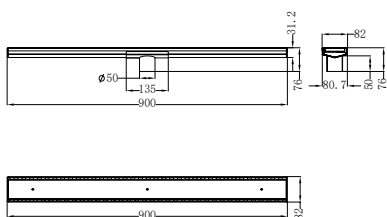

NRFG001hsMB

Tile Insert V Channel Floor Grate 89mm
Outlet With Hole Saw Matte Black
Colours Available:

NRFG002hsMB

Tile Insert V Channel Floor Grate 50mm
Outlet With Hole Saw Matte Black
Colours Available: