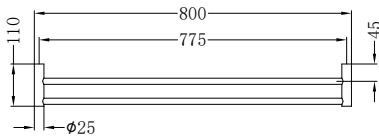

New Mecca Double Towel Rail 800mm Chrome
Colours Available:

Matte Black
NR2330dMB

Gun Metal
NR2330dGM

Brushed Nickel
NR2330dBN

Brushed Gold
NR2330dBG

NR2387aCH

New Mecca Metal Shower Shelf Chrome
Colours Available: