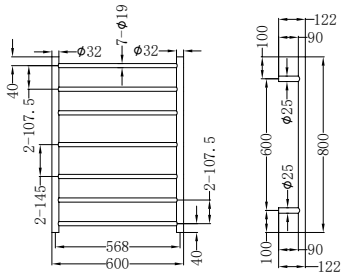

Brushed Bronze
NR190002hBZ

NRV900hBG

Heated Vertical Towel Rail Brushed Gold
Colours Available:

Graphite
NRV900hGR

Brushed Bronze
NRV900hBZ

Matte White
NRV900hMW

NR190001CH

Non-Heated Towel Ladder Chrome