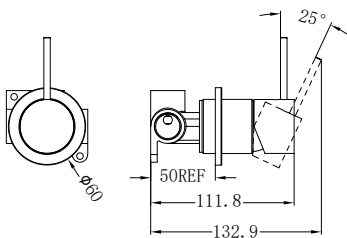

Universal Body

NRUB002aP

Premium 35mm Universal
Shower Mixer Handle Up Body Only

Trim Kit

NR221911jtCH

Mecca Shower Mixer 60mm Handle Up
Plate Trim Kits Only Chrome

Colours Available:

Whole Set

NR221911jCH

Mecca Shower Mixer 60mm Handle Up
Plate Chrome

Colours Available: