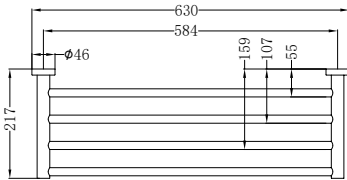

NR1986CH

Mecca Toilet Roll Holder Chrome
Colours Available: