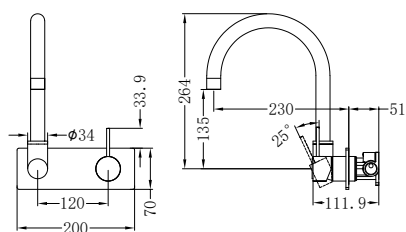

Universal Body

NRUB001aP

Premium 35mm Universal
Wall Basin/Bath Mixer Handle Up Body Only

Trim Kit

NR22191optCH

Mecca Wall Basin/Bath Mixer Swivel
Spout Handle Up Trim Kits Only Chrome
Wels Rating: 5 Star, 6L/Min
Wels REG No. T41599
Colours Available:

Whole Set

NR22191opCH

Mecca Wall Basin/Bath Mixer Swivel
Spout Handle Up Chrome
Wels Rating: 5 Star, 6L/Min
Wels REG No. T41599
Colours Available: