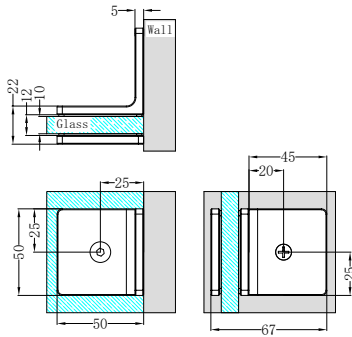

Matte Black
NRSH204aMB

Gun Metal
NRSH204aGM

Brushed Nickel
NRSH204aBN

Brushed Gold
NRSH204aBG

**NRSH301aCH**

Round Shower Knob Chrome

Colours Available:

Matte Black
NRSH301aMB