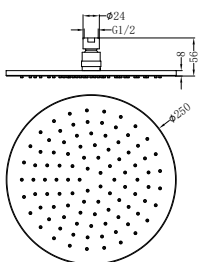

NR506CH

Round Swivel Shower Arm Chrome
Colours Available:

NRROA1001CH

250mm Round Shower Head Chrome
Wels Rating: 3 Star, 9.0L/Min
Wels REG No. S16683
Colours Available: