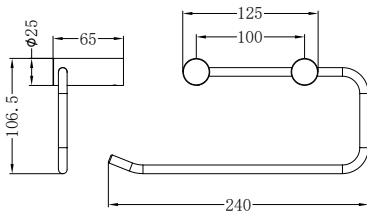

NR2380CH

New Mecca Hand Towel Rail Chrome
Colours Available:

Matte Black
NR2380MB

Gun Metal
NR2380GM

Brushed Nickel
NR2380BN

Brushed Gold
NR2380BG

NR2380aCH

New Mecca Towel Ring Chrome
Colours Available: