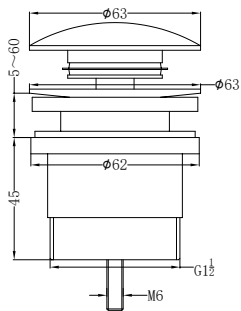

NRA707CH

40mm Bath Pop-Up Plug With Removable
Waste No Overflow Chrome
Colours Available: