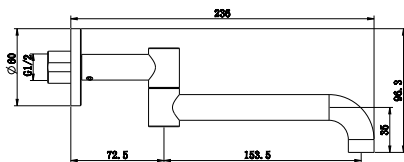

NR221903gCH

Mecca Wall Mounted Swivel Basin/Bath Spout
Only 225mm Chrome
Colours Available: