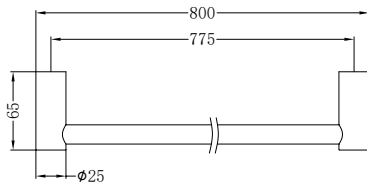

NR2330CH

New Mecca Single Towel Rail 800mm Chrome
Colours Available:

NR2324dCH

New Mecca Double Towel Rail 600mm Chrome
Colours Available: