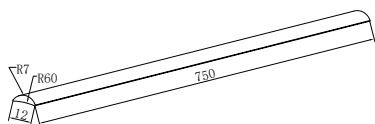

NRSH303aCH

Towel Bar 500mm Chrome
Colours Available:

NRSH401MB

Half Round Water Seal Rail 750mm
Matte Black
Colours Available: