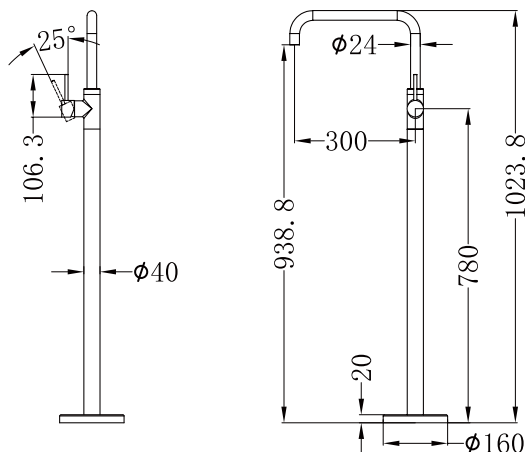

Mecca Freestanding Bath Mixer Square Shape

Nero

Versions:202401

Drawing

Specifications

Watermark License

WM-060073

Temperature Rating

Min 1°C-Max 75°C

Pressure Rating

Min 150kpa - Max 500kpa

Packaging Includes

- 1x Mixer Tap
- 1x Extension Tube
- 1x Floor Cover Plate
- 2x Water Pipes
- 1x Mixer Box
- 1x Gloves
- 4x Dynabolts
- 1x Instruction
- 1x Allen Key Pack
- 1x Leveling Plate
- 1x Gradiometer
- 1x Testing Plugs

*Dimensions are nominal measurements only.

Installation Instruction

Please inspection all spare parts list when you open box, if any problem, please contract with seller. Spare parts list as follow.

Item	Parts Name	QTY
1	Mixer Tap	1
2	Extension Tube	1
3	Floor Cover Plate	1
4	Water Pipes	2
5	Mixer Box	1
6	Dynabolt	4
7	Gloves	1
8	Instruction	1
9	Allen Key Pack	1
10	Leveling Plate	1
11	Gradiometer	1
12	Testing Plugs	1

<p>Notice: Not recommend to be installed on concrete slab</p>	<p>1. Mixer box should not finish more than 2mm above finish tile level</p>	<p>2. Connect hot and cold water use materials recommended Australian standard</p>	<p>6. Attach the leveling plate onto the extension tube by provided grub screws</p>
<p>3. Adjust mixer box make sure in a level by gradiometer provided</p>	<p>4. Test and check for water leaks</p>	<p>5. Undo 4 grub screws on the leveling plate and take out the gradiometer and testing plug.</p>	<p>10. Flush pipes work and test, check for water leaks.</p>
<p>7. Screw hot and cold water pipes into the mixer body</p>	<p>8. Fit floor cover plate onto the extension tube</p>	<p>9. Screw the extension tube onto the mixer, and fix hot and cold water piper into mixer box by M5 grub screws provided</p>	