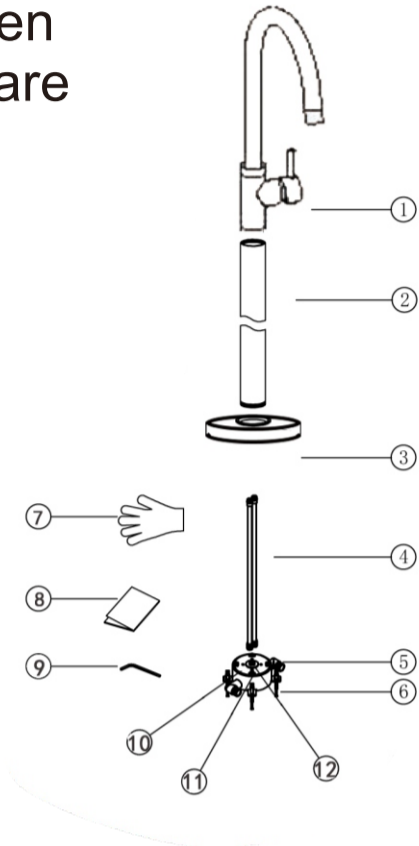

Min 1°C-Max 75°C

Pressure Rating

Min 150kpa - Max 500kpa

Packaging Includes

- 1x Mixer Tap
- 1x Extension Tube
- 1x Floor Cover Plate
- 2x Water Pipes
- 1x Mixer Box
- 1x Gloves
- 4x Dynabolts
- 1x Instruction
- 1x Allen Key Pack
- 1x Leveling Plate
- 1x Gradiometer
- 1x Testing Plugs

*Dimensions are nominal measurements only.

Installation Instruction

Please inspection all spare parts list when you open box, if any problem, please contract with seller. Spare parts list as follow.

Item	Parts Name	QTY
1	Mixer Tap	1
2	Extension Tube	1
3	Floor Cover Plate	1
4	Water Pipes	2
5	Mixer Box	1
6	Dynabolt	4
7	Gloves	1
8	Instruction	1
9	Allen Key Pack	1
10	Leveling Plate	1
11	Gradiometer	1
12	Testing Plugs	1

<p>Notice: Not recommend to be installed on concrete slab</p>	<p>1. Mixer box should not finish more than 2mm above finish tile level</p>	<p>2. Connect hot and cold water use materials recommended Australian standard</p>	<p>6. Attach the leveling plate onto the extension tube by provided grub screws</p>
<p>3. Adjust mixer box make sure in a level by gradiometer provided</p>	<p>4. Test and check for water leaks</p>	<p>5. Undo 4 grub screws on the leveling plate and take out the gradiometer and testing plug.</p>	<p>10. Flush pipes work and test, check for water leaks.</p>
<p>7. Screw hot and cold water pipes into the mixer body</p>	<p>8. Fit floor cover plate onto the extension tube</p>	<p>9. Screw the extension tube onto the mixer, and fix hot and cold water piper into mixer box by M5 grub screws provided</p>	