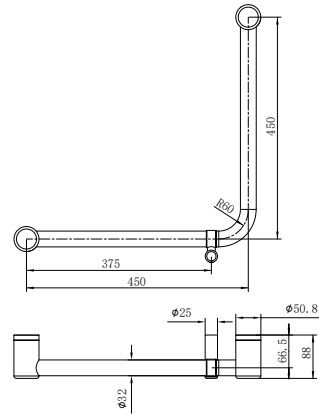

NRCR3290dCH

Mecca Care 32mm Ambulant 90 Degree Bent Tube Grab Rail 450x450mm
Chrome