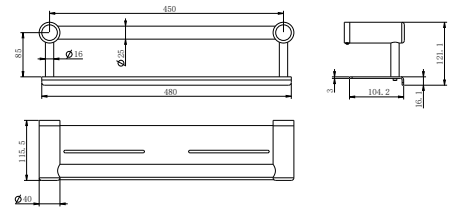

NRCR2512cCH

Mecca Care 25mm Grab Rail With Shelf 300mm
Chrome

Matte Black
NRCR2512cMB

Gun Metal
NRCR2512cGM

Brushed Nickel
NRCR2512cBN

Brushed Gold
NRCR2512cBG

Brushed Bronze
NRCR2512cBZ

NRCR2518cCH