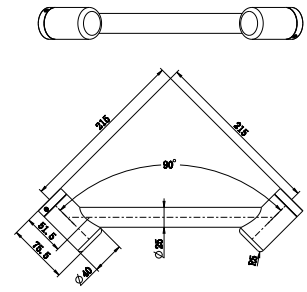

NRCR2508wCH

Mecca Care 25mm Footrest Corner Grab Rail 215mm
Chrome

Matte Black
NRCR2508wMB

Gun Metal
NRCR2508wGM

Brushed Nickel
NRCR2508wBN

Brushed Gold
NRCR2508wBG