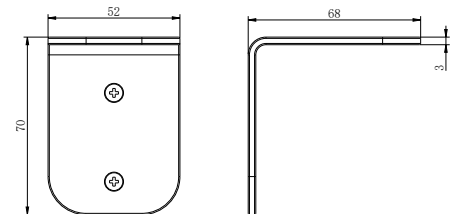

NR1985CH

Mecca Soap Bottle Holder
Chrome