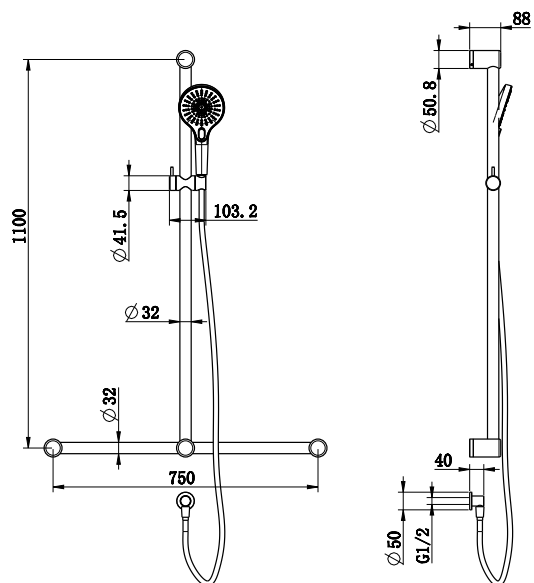

NRCS006CH

Mecca Care 32mm T Bar Grab Rail And Adjustable Shower Set 1100x750mm
Wels Rating:3 Star, 9L/Min
Chrome