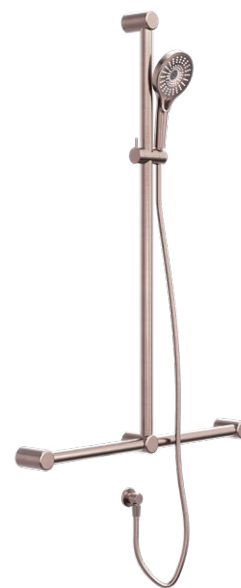

Brushed Gold
NRCR3248BG

Brushed Bronze
NRCR3248BZ

NRCS005CH

Mecca Care 32mm Grab Rail And Adjustable Shower Rail Set 900mm
Wels Rating:3 Star, 9L/Min
Chrome

Matte Black
NRCS005MB

Gun Metal
NRCS005GM

Brushed Nickel
NRCS005BN

Brushed Gold
NRCS005BG

Brushed Bronze
NRCS005BZ

NRCS006CH

Mecca Care 32mm T Bar Grab Rail And Adjustable Shower Set 1100x750mm
 Wels Rating:3 Star, 9L/Min
 Chrome

Matte Black
NRCS006MB

Gun Metal
NRCS006GM

Brushed Nickel
NRCS006BN

Brushed Gold
NRCS006BG

Brushed Bronze
NRCS006BZ

NRCR3218aCH

Mecca Care 32mm Grab Rail With Toilet Roll Holder 450mm
Chrome

Matte Black
NRCR3218aMB

Gun Metal
NRCR3218aGM

Brushed Nickel
NRCR3218aBN

Brushed Gold
NRCR3218aBG

Brushed Bronze
NRCR3218aBZ

NRCR3212bCH

Mecca Care 32mm Grab Rail With Towel Holder 300mm
Chrome

Matte Black
NRCR3212bMB

Gun Metal
NRCR3212bGM

Brushed Nickel
NRCR3212bBN

Brushed Gold
NRCR3212bBG

Brushed Bronze
NRCR3212bBZ