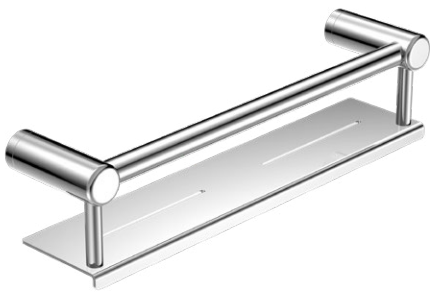

NRCR2512cCH

Mecca Care 25mm Grab Rail With Shelf 300mm
Chrome

Matte Black
NRCR2512cMB

Gun Metal
NRCR2512cGM

Brushed Nickel
NRCR2512cBN

Brushed Gold
NRCR2512cBG

Brushed Bronze
NRCR2512cBZ

NRCR2518cCH

Mecca Care 25mm Grab Rail With Shelf 450mm
Chrome

Matte Black
NRCR2518cMB

Gun Metal
NRCR2518cGM

Brushed Nickel
NRCR2518cBN

Brushed Gold
NRCR2518cBG

Brushed Bronze
NRCR2518cBZ

NRCR2512aCH

Mecca Care 25mm Toilet Roll Rail 300mm
Chrome