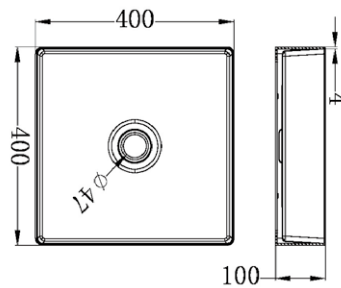

NRB401sBN

Square 400mm Stainless Steel Basin
Brushed Nickel