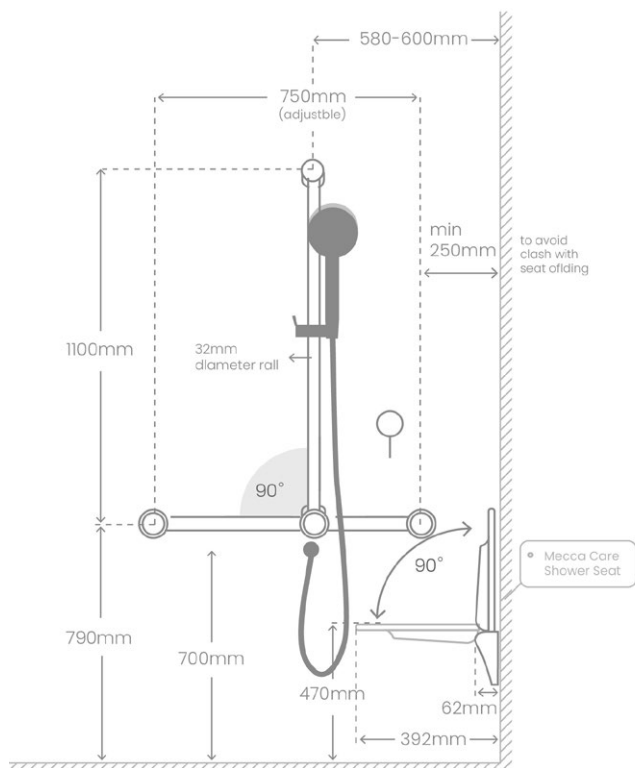

**MECCA CARE
DDA CARE 32MM**

AMBULANT TOILET RAILS

DDA WHEELCHAIR ACCESSIBLE TOILET

DDA WHEELCHAIR ACCESSIBLE SHOWER

Front View

Side View

NRCR3290wCH

Mecca Care 32mm Wrap Around Corner Grab Rail 600x600mm
Chrome