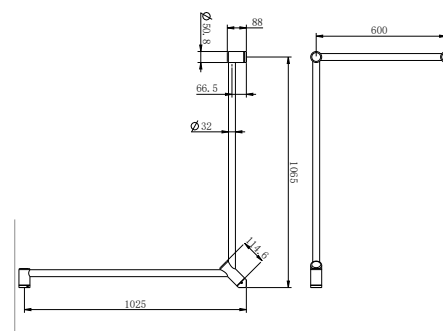

NRCR3290cCH

Mecca Care 32mm DDA Toilet Grab Rail Set
90 Degree Continuous 600x1065x1025mm
Chrome