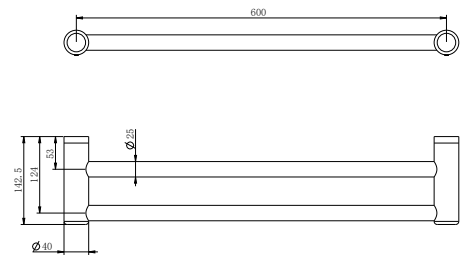

NRCR2524dCH

Mecca Care 25mm Double Towel Grab Rail 600mm
Chrome