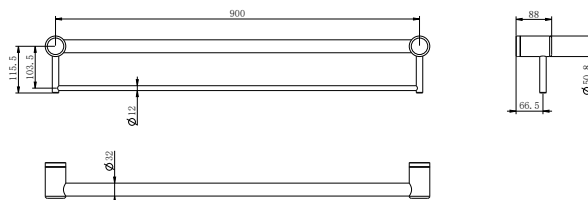

NRCR3230bCH

Mecca Care 32mm Grab Rail With Towel Holder 900mm
Chrome