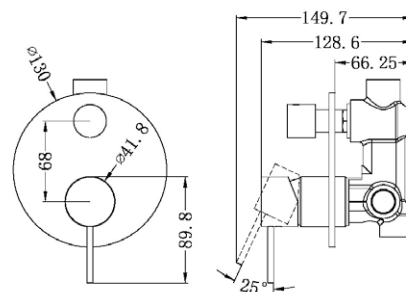

NR221909CH

Mecca Shower Mixer
Chrome