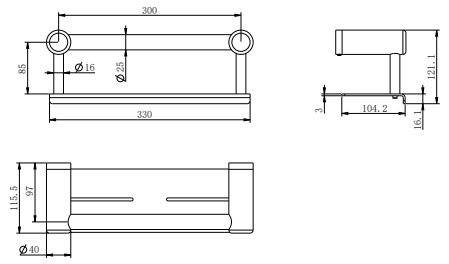

Brushed Gold
NRCR2548BG

Brushed Bronze
NRCR2548BZ

NRCR2512cCH

Mecca Care 25mm Grab Rail With Shelf 300mm
Chrome