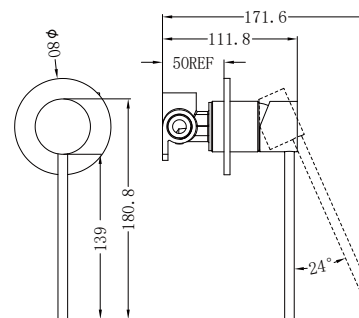

NR221901dCH

Mecca Care Basin Mixer
WELS Rating: 5 Star, 5L/Min
Chrome