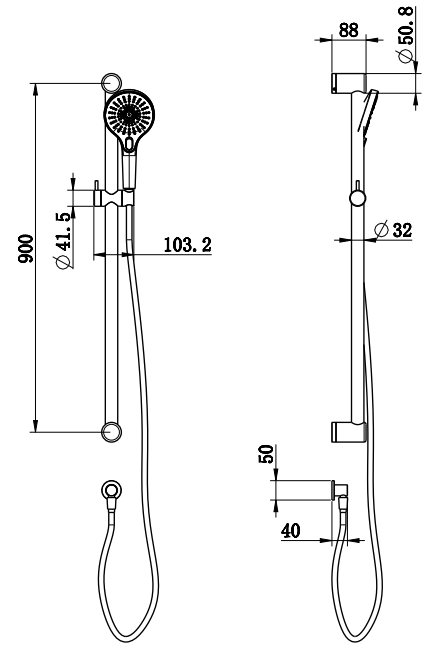

Brushed Gold
NRCR3248BG

Brushed Bronze
NRCR3248BZ

NRCS005CH

Mecca Care 32mm Grab Rail And Adjustable Shower Rail Set 900mm
Wels Rating:3 Star, 9L/Min
Chrome

Matte Black
NRCS005MB

Gun Metal
NRCS005GM

Brushed Nickel
NRCS005BN