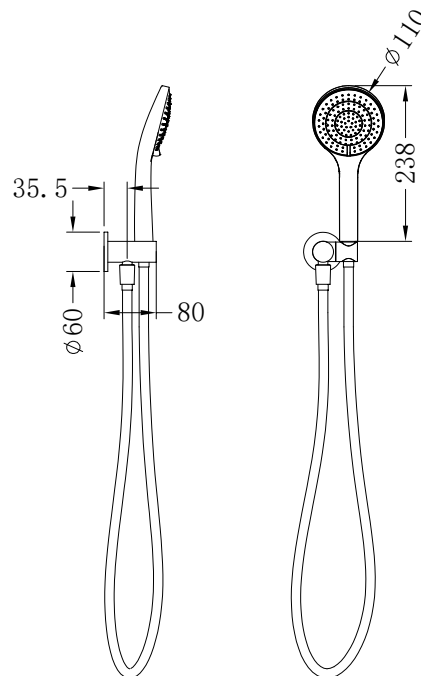

Rectangle Stainless Steel Basin
Brushed Nickel

Graphite
NRB3555GR

Brushed Gold
NRB3555BG

Brushed Bronze
NRB3555BZ

NR221905CH

Mecca Shower Bracket With Air Shower
Wels Rating: 3 Star, 9L/Min
Chrome

Matte Black
NR221905MB