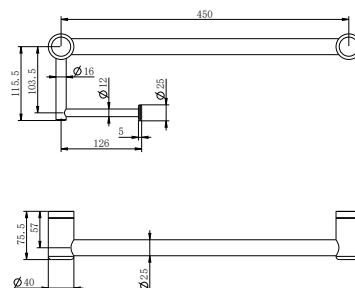

NRCR2518aCH

Mecca Care 25mm Toilet Roll Rail 450mm
Chrome