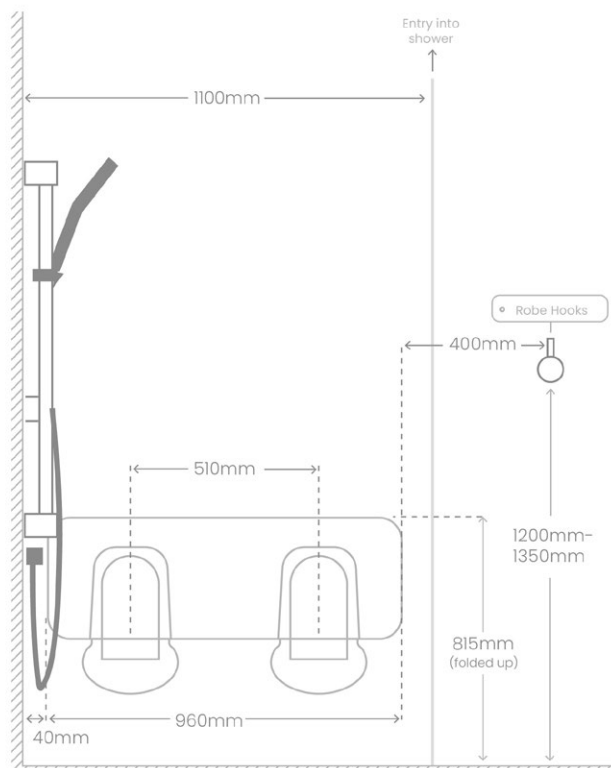

**MECCA CARE
DDA CARE 32MM**

AMBULANT TOILET RAILS

DDA WHEELCHAIR ACCESSIBLE TOILET

DDA WHEELCHAIR ACCESSIBLE SHOWER

Front View

Side View

NRCR3290wCH

Mecca Care 32mm Wrap Around Corner Grab Rail 600x600mm
Chrome