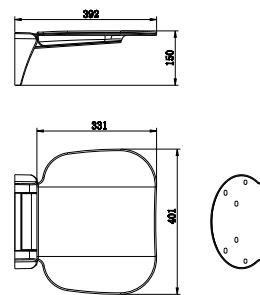

NRCR0003CH

Mecca Care Shower Seat 400x330mm
Chrome