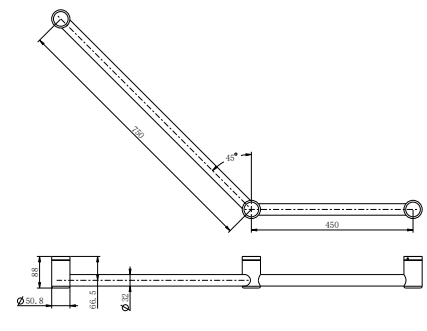

Brushed Gold
NRCR3245BG

Brushed Bronze
NRCR3245BZ

NRCR3245aCH

Mecca Care 32mm Ambulant Toilet Grab Rail 45 Degree 750x450mm
Chrome

Matte Black
NRCR3245aMB

Gun Metal
NRCR3245aGM

Brushed Nickel
NRCR3245aBN

Brushed Gold
NRCR3245aBG

Brushed Bronze
NRCR3245aBZ