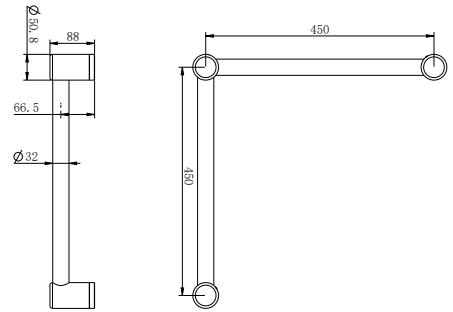

NRCR3290aCH

Mecca Care 32mm Ambulant Toilet Grab Rail 90 Degree 450x450mm
Chrome

Matte Black
NRCR3290aMB

Gun Metal
NRCR3290aGM

Brushed Nickel
NRCR3290aBN

Brushed Gold
NRCR3290aBG

Brushed Bronze
NRCR3290aBZ