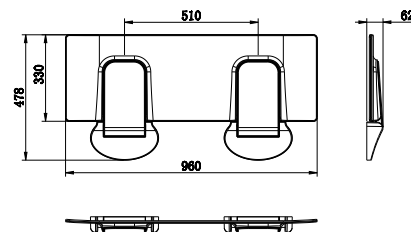

NRCR0002CH

Mecca Care Shower Seat 960×330mm
Chrome