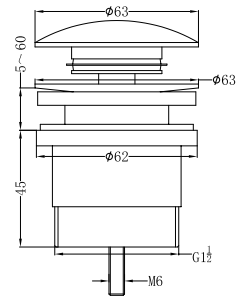

Brushed Bronze
NRFG001hsBZ

NRA706CH

Universal Pop Up Waste
Chrome