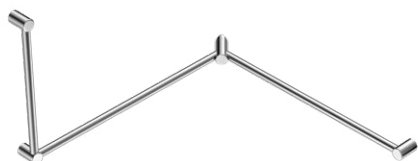

Brushed Bronze
NRCR3290aBZ

NRCR3290dCH

Mecca Care 32mm Ambulant 90 Degree Bent Tube Grab Rail 450x450mm
Chrome

Matte Black
NRCR3290dMB

Gun Metal
NRCR3290dGM

Brushed Nickel
NRCR3290dBN

Brushed Gold
NRCR3290dBG

Brushed Bronze
NRCR3290dBZ

NRCR3245dCH

Mecca Care 32mm Ambulant 45 Degree Bent Tube
Grab Rail 450x650mm
Chrome

Matte Black
NRCR3245dMB

Gun Metal
NRCR3245dGM

Brushed Nickel
NRCR3245dBN

Brushed Gold
NRCR3245dBG

Brushed Bronze
NRCR3245dBZ

NRCR3290cCH

Mecca Care 32mm DDA Toilet Grab Rail Set
90 Degree Continuous 600x1065x1025mm
Chrome

Matte Black
NRCR3290cMB

Gun Metal
NRCR3290cGM

Brushed Nickel
NRCR3290cBN

Brushed Gold
NRCR3290cBG