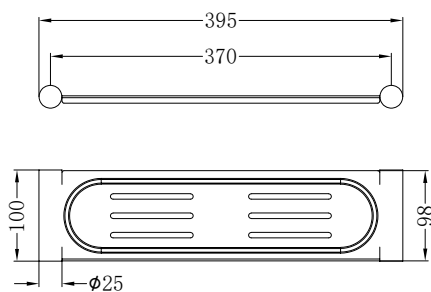

NR2387aCH

New Mecca Metal Shower Shelf
Chrome

Matte Black
NR2387aMB

Gun Metal
NR2387aGM

Brushed Nickel
NR2387aBN

Brushed Gold
NR2387aBG

NR2381CH

New Mecca Soap Dish Holder
Chrome