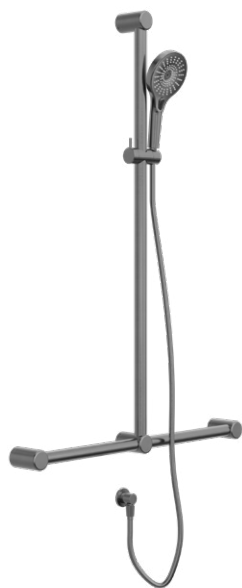

Brushed Gold
NRCR3248BG

Brushed Bronze
NRCR3248BZ

NRCS005CH

Mecca Care 32mm Grab Rail And Adjustable Shower Rail Set 900mm
Wels Rating:3 Star, 9L/Min
Chrome

Matte Black
NRCS005MB

Gun Metal
NRCS005GM

Brushed Nickel
NRCS005BN

Brushed Gold
NRCS005BG

Brushed Bronze
NRCS005BZ

NRCS006CH

Mecca Care 32mm T Bar Grab Rail And Adjustable Shower Set 1100x750mm
 Wels Rating:3 Star, 9L/Min
 Chrome

Matte Black
NRCS006MB

Gun Metal
NRCS006GM

Brushed Nickel
NRCS006BN

Brushed Gold
NRCS006BG

Brushed Bronze
NRCS006BZ

NRCR3218aCH

Mecca Care 32mm Grab Rail With Toilet Roll Holder 450mm
Chrome

Matte Black
NRCR3218aMB

Gun Metal
NRCR3218aGM

Brushed Nickel
NRCR3218aBN

Brushed Gold
NRCR3218aBG

Brushed Bronze
NRCR3218aBZ

NRCR3212bCH

Mecca Care 32mm Grab Rail With Towel Holder 300mm
Chrome

Matte Black
NRCR3212bMB

Gun Metal
NRCR3212bGM

Brushed Nickel
NRCR3212bBN

Brushed Gold
NRCR3212bBG

Brushed Bronze
NRCR3212bBZ