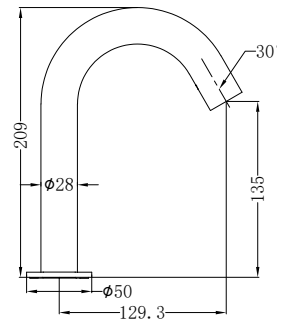

Brushed Gold
NR401BG

Brushed Bronze
NR401BZ

NR402CH

Mecca Sensor Tap
Wels Rating: 6 Star, 6L/Min
Chrome