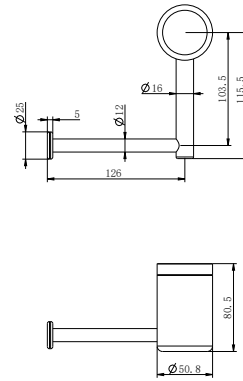

NRCR3286CH

Mecca Care Heavy Duty Toilet Roll Holder
Chrome