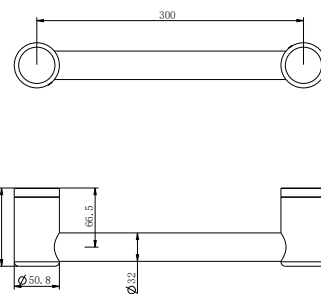

NRCR3212CH

Mecca Care 32mm Grab Rail 300mm
Chrome