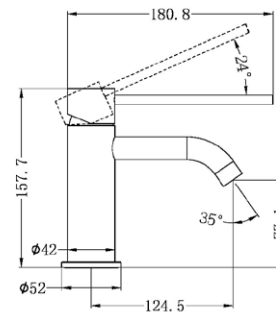

NR221901dCH

Mecca Care Basin Mixer
WELS Rating: 5 Star, 5L/Min
Chrome