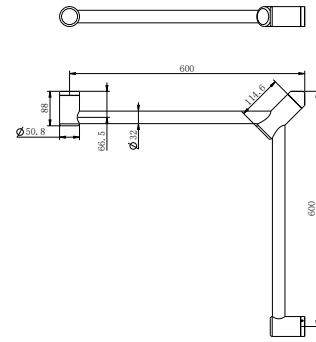

**MECCA CARE
DDA CARE 32MM**

AMBULANT TOILET RAILS

DDA WHEELCHAIR ACCESSIBLE TOILET

DDA WHEELCHAIR ACCESSIBLE SHOWER

Front View

Side View

NRCR3290wCH

Mecca Care 32mm Wrap Around Corner Grab Rail 600x600mm
Chrome