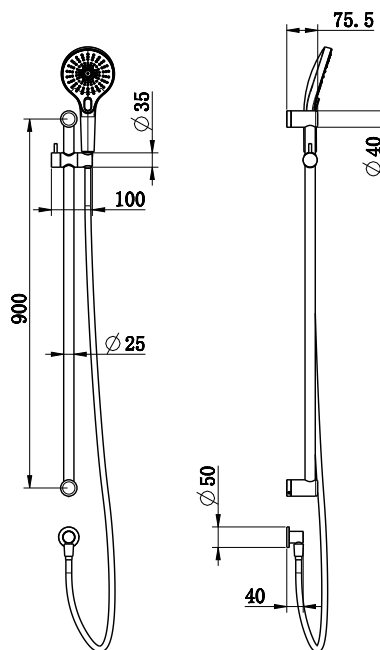

Brushed Nickel
NRCR2508wBN

Brushed Gold
NRCR2508wBG

Brushed Bronze
NRCR2508wBZ

NRCS004CH

Mecca Care 25mm Grab Rail And Adjustable Shower Rail Set 900mm
 Wels Rating:3 Star, 9L/Min
 Chrome

Matte Black
NRCS004MB