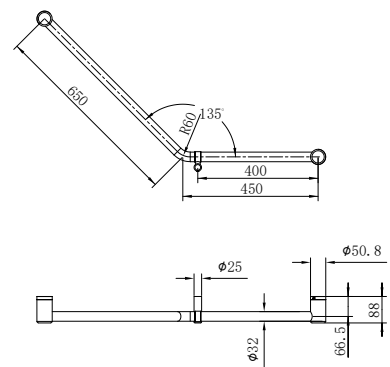

NRCR3245dCH

Mecca Care 32mm Ambulant 45 Degree Bent Tube
Grab Rail 450x650mm
Chrome

Matte Black
NRCR3245dMB

Gun Metal
NRCR3245dGM

Brushed Nickel
NRCR3245dBN

Brushed Gold
NRCR3245dBG

Brushed Bronze
NRCR3245dBZ