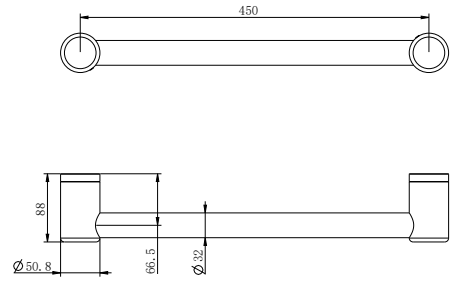

Brushed Gold
NRCR3212BG

Brushed Bronze
NRCR3212BZ

NRCR3218CH

Mecca Care 32mm Grab Rail 450mm
Chrome

Matte Black
NRCR3218MB

Gun Metal
NRCR3218GM

Brushed Nickel
NRCR3218BN

Brushed Gold
NRCR3218BG

Brushed Bronze
NRCR3218BZ