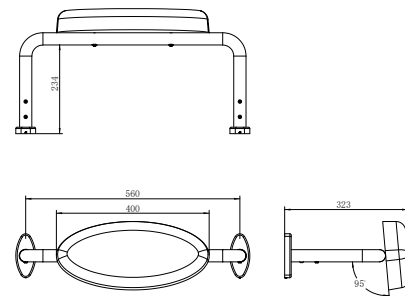

NRCR0001CH

Mecca Care DDA Toilet Backrest
Chrome

Matte Black
NRCR0001MB

Gun Metal
NRCR0001GM

Brushed Nickel
NRCR0001BN

Brushed Gold
NRCR0001BG

Brushed Bronze
NRCR0001BZ