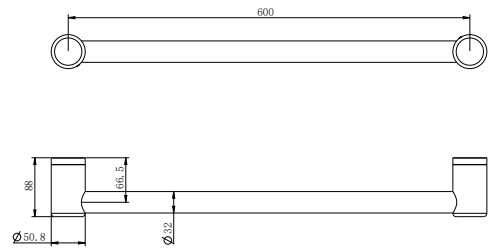

NRCR3224CH

Mecca Care 32mm Grab Rail 600mm
Chrome