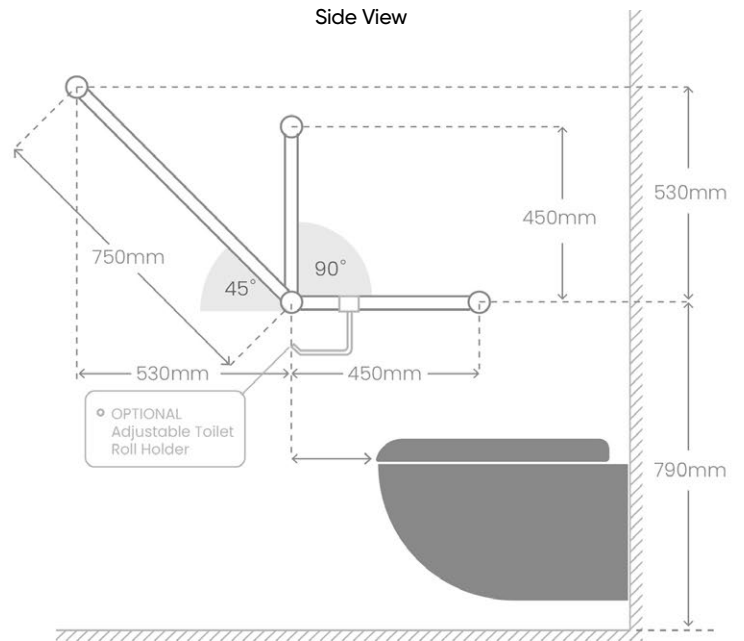

**MECCA CARE
DDA CARE 32MM**

AMBULANT TOILET RAILS

DDA WHEELCHAIR ACCESSIBLE TOILET

DDA WHEELCHAIR ACCESSIBLE SHOWER

Front View

Side View

NRCR3290wCH

Mecca Care 32mm Wrap Around Corner Grab Rail 600x600mm
Chrome