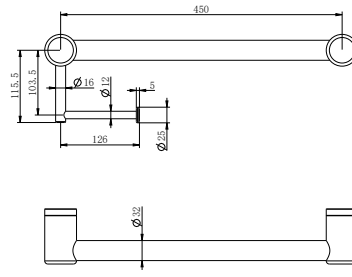

Brushed Gold
NRCS006BG

NRCR3218aCH

Mecca Care 32mm Grab Rail With Toilet Roll Holder 450mm
Chrome