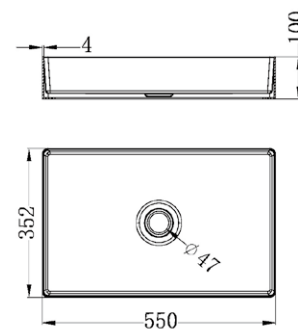

NRB3555BN

Rectangle Stainless Steel Basin
Brushed Nickel