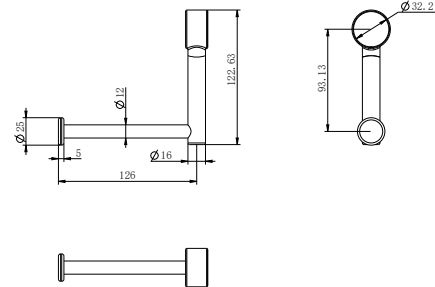

NRCR3286tCH

Mecca Care Add On Toilet Roll Holder
Chrome