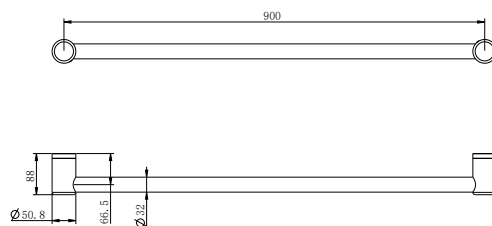

Brushed Gold
NRCR3224BG

Brushed Bronze
NRCR3224BZ

NRCR3230CH

Mecca Care 32mm Grab Rail 900mm
Chrome

Matte Black
NRCR3230MB

Gun Metal
NRCR3230GM

Brushed Nickel
NRCR3230BN

Brushed Gold
NRCR3230BG

Brushed Bronze
NRCR3230BZ