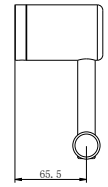

NRCR3245cCH

Mecca Care 32mm DDA Toilet Grab Rail Set
45 Degree Continuous 750x965x1025mm
Chrome

Matte Black
NRCR3245cMB

Gun Metal
NRCR3245cGM

Brushed Nickel
NRCR3245cBN

Brushed Gold
NRCR3245cBG

Brushed Bronze
NRCR3245cBZ

NRCR3286CH

Mecca Care Heavy Duty Toilet Roll Holder
Chrome