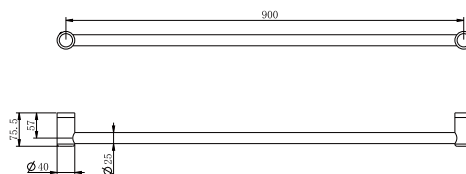

Brushed Gold
NRCR2524BG

Brushed Bronze
NRCR2524BZ

NRCR2530CH

Mecca Care 25mm Grab Rail 900mm
Chrome

Matte Black
NRCR2530MB

Gun Metal
NRCR2530GM

Brushed Nickel
NRCR2530BN

Brushed Gold
NRCR2530BG

Brushed Bronze
NRCR2530BZ