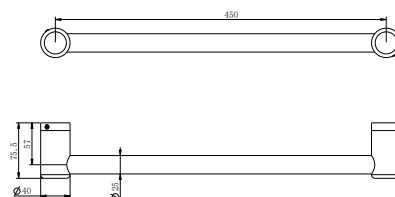

Brushed Gold
NRCR2512BG

Brushed Bronze
NRCR2512BZ

NRCR2518CH

Mecca Care 25mm Grab Rail 450mm
Chrome

Matte Black
NRCR2518MB

Gun Metal
NRCR2518GM

Brushed Nickel
NRCR2518BN

Brushed Gold
NRCR2518BG

Brushed Bronze
NRCR2518BZ