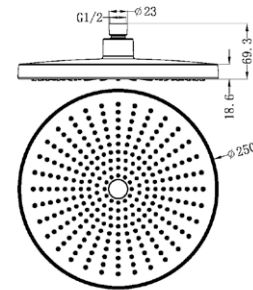

Brushed Nickel
NR250805bBN

Brushed Gold
NR250805bBG

NR506CH

Round Swivel Shower Arm
Chrome

Matte Black
NR506MB

Gun Metal
NR506GM

Brushed Nickel
NR506BN

Brushed Gold
NR506BG