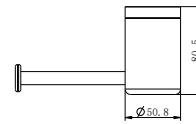

NRCR3245cCH

Mecca Care 32mm DDA Toilet Grab Rail Set
45 Degree Continuous 750x965x1025mm
Chrome

Matte Black
NRCR3245cMB

Gun Metal
NRCR3245cGM

Brushed Nickel
NRCR3245cBN

Brushed Gold
NRCR3245cBG

Brushed Bronze
NRCR3245cBZ

NRCR3286CH

Mecca Care Heavy Duty Toilet Roll Holder
Chrome