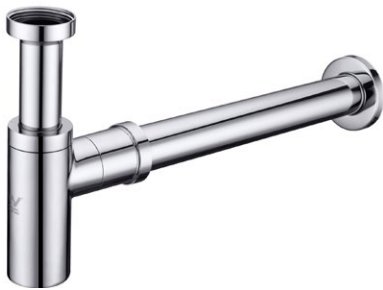

Matte Black
NR402MB

Gun Metal
NR402GM

Brushed Nickel
NR402BN

Brushed Gold
NR402BG

Brushed Bronze
NR402BZ

NRA186eCH

Bottle Trap 40mm
Chrome

Matte Black
NRA186eMB