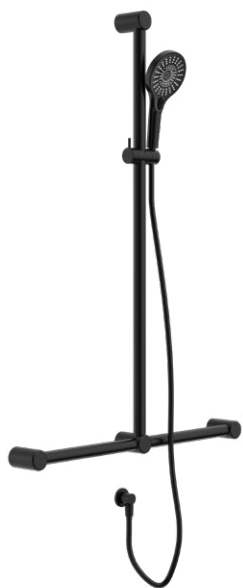

Brushed Gold
NRCR3248BG

Brushed Bronze
NRCR3248BZ

NRCS005CH

Mecca Care 32mm Grab Rail And Adjustable Shower Rail Set 900mm
Wels Rating:3 Star, 9L/Min
Chrome

Matte Black
NRCS005MB

Gun Metal
NRCS005GM

Brushed Nickel
NRCS005BN

Brushed Gold
NRCS005BG

Brushed Bronze
NRCS005BZ

NRCS006CH

Mecca Care 32mm T Bar Grab Rail And Adjustable Shower Set 1100x750mm
 Wels Rating:3 Star, 9L/Min
 Chrome

Matte Black
NRCS006MB

Gun Metal
NRCS006GM

Brushed Nickel
NRCS006BN

Brushed Gold
NRCS006BG

Brushed Bronze
NRCS006BZ

NRCR3218aCH

Mecca Care 32mm Grab Rail With Toilet Roll Holder 450mm
Chrome

Matte Black
NRCR3218aMB

Gun Metal
NRCR3218aGM

Brushed Nickel
NRCR3218aBN

Brushed Gold
NRCR3218aBG

Brushed Bronze
NRCR3218aBZ

NRCR3212bCH

Mecca Care 32mm Grab Rail With Towel Holder 300mm
Chrome

Matte Black
NRCR3212bMB

Gun Metal
NRCR3212bGM

Brushed Nickel
NRCR3212bBN

Brushed Gold
NRCR3212bBG

Brushed Bronze
NRCR3212bBZ