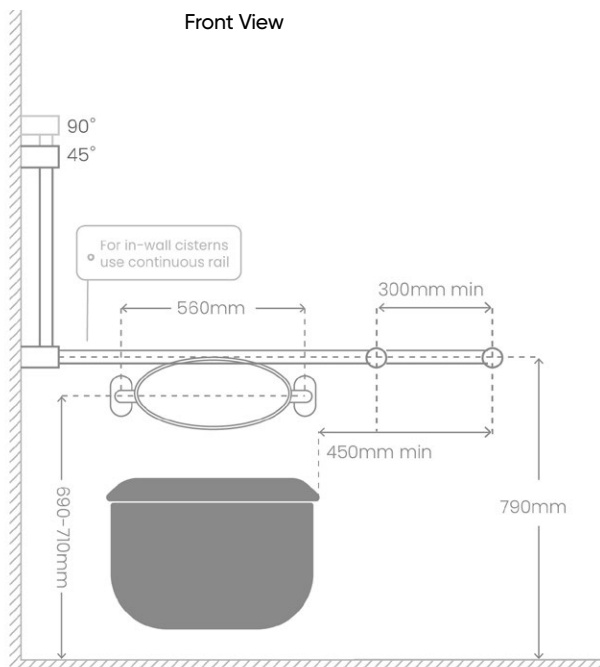

**MECCA CARE
DDA CARE 32MM**

AMBULANT TOILET RAILS

DDA WHEELCHAIR ACCESSIBLE TOILET

DDA WHEELCHAIR ACCESSIBLE SHOWER

Front View

Side View

NRCR3290wCH

Mecca Care 32mm Wrap Around Corner Grab Rail 600x600mm
Chrome