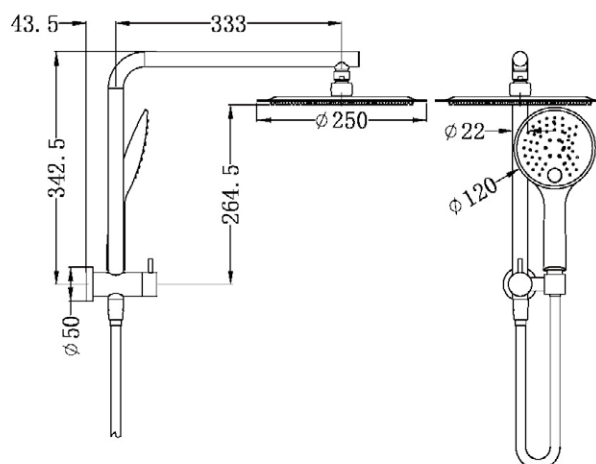

Brushed Gold
NR221905BG