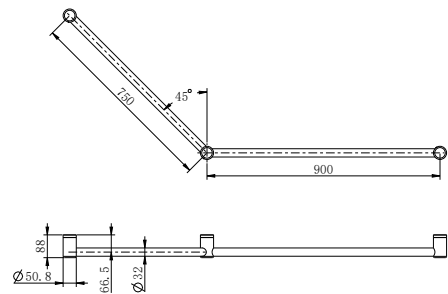

NRCR3245CH

Mecca Care 32mm DDA Grab Rail Set 45 Degree 750x900mm
Chrome