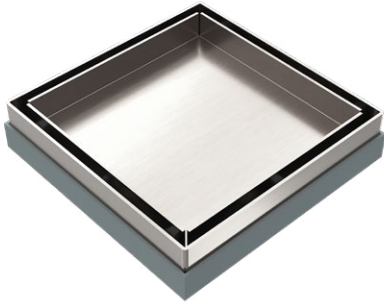

NRFW002BN

Tile Insert Floor Waste 100mm Outlet
Brushed Nickel