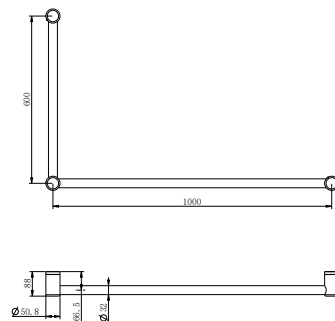

NRCR3290CH

Mecca Care 32mm DDA Grab Rail Set 90 Degree 600x1000mm
Chrome