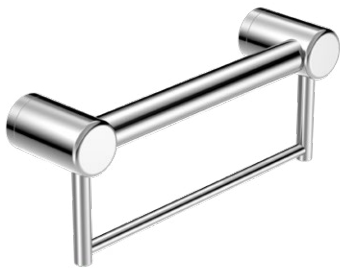

DDA CARE
32mm

Assisted Living
25mm

Modular Design

The Mecca Care rails can be mounted horizontally, vertically or at any angle and cut down to size during installation to suit your bathroom. You can easily retrofit the rails into existing bathrooms by cutting the rails to size during installation. Suitable for walls supported by timber or steel studs, concrete or brick.

Brushed Gold
NRCS005BG

Brushed Bronze
NRCS005BZ

NRCS006CH

Mecca Care 32mm T Bar Grab Rail And Adjustable Shower Set 1100x750mm
 Wels Rating:3 Star, 9L/Min
 Chrome

Matte Black
NRCS006MB

Gun Metal
NRCS006GM

Brushed Nickel
NRCS006BN

Brushed Gold
NRCS006BG

Brushed Bronze
NRCS006BZ

NRCR3218aCH

Mecca Care 32mm Grab Rail With Toilet Roll Holder 450mm
Chrome

Matte Black
NRCR3218aMB

Gun Metal
NRCR3218aGM

Brushed Nickel
NRCR3218aBN

Brushed Gold
NRCR3218aBG

Brushed Bronze
NRCR3218aBZ

NRCR3212bCH

Mecca Care 32mm Grab Rail With Towel Holder 300mm
Chrome

Matte Black
NRCR3212bMB

Gun Metal
NRCR3212bGM

Brushed Nickel
NRCR3212bBN

Brushed Gold
NRCR3212bBG

Brushed Bronze
NRCR3212bBZ