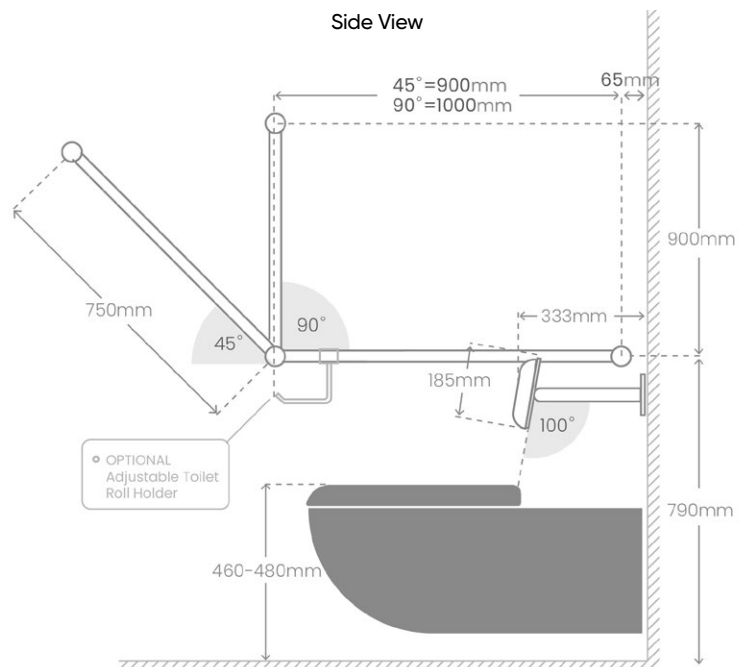

**MECCA CARE
DDA CARE 32MM**

AMBULANT TOILET RAILS

DDA WHEELCHAIR ACCESSIBLE TOILET

DDA WHEELCHAIR ACCESSIBLE SHOWER

Front View

Side View

NRCR3290wCH

Mecca Care 32mm Wrap Around Corner Grab Rail 600x600mm
Chrome