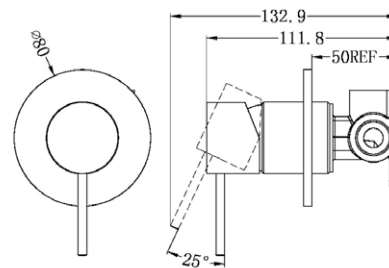

Brushed Gold
NR221907c185BG

Brushed Bronze
NR221907c185BZ

NR221909CH

Mecca Shower Mixer
Chrome