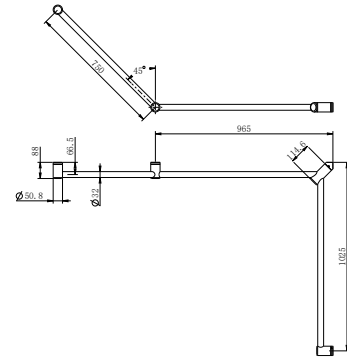

Brushed Gold
NRCR3290cBG

Brushed Bronze
NRCR3290cBZ

NRCR3245cCH

Mecca Care 32mm DDA Toilet Grab Rail Set
45 Degree Continuous 750x965x1025mm
Chrome

Matte Black
NRCR3245cMB

Gun Metal
NRCR3245cGM

Brushed Nickel
NRCR3245cBN

Brushed Gold
NRCR3245cBG

Brushed Bronze
NRCR3245cBZ