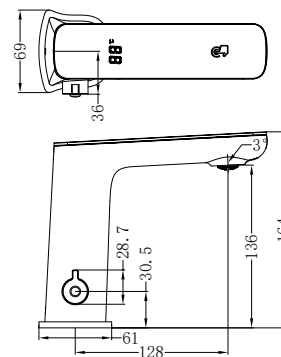

NR222101CH

Claudia Sensor Mixer With Black Top Display
Wels Rating: 6 Star, 5L/Min
Chrome