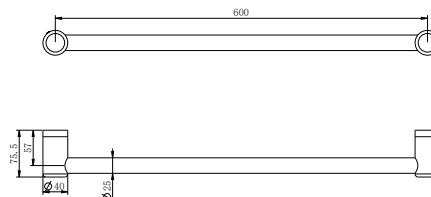

NRCR2524CH

Mecca Care 25mm Grab Rail 600mm
Chrome