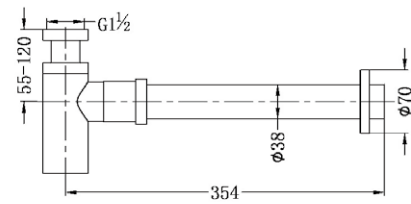

NRA186eCH

Bottle Trap 40mm
Chrome