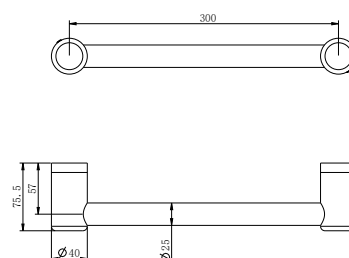

NRCR2512CH

Mecca Care 25mm Grab Rail 300mm
Chrome