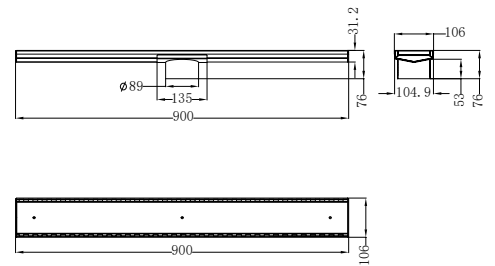

NRFG001hsBN

Tile Insert V Channel Floor Grate 89mm Outlet With Hole Saw
Brushed Nickel

Brushed Gold
NRFG001hsBG