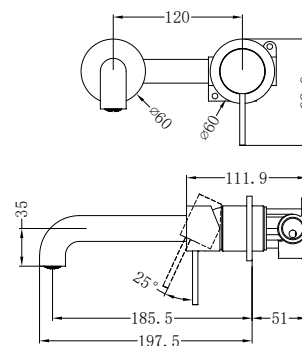

NR221907c185CH

Mecca Wall Basin/Bath Mixer Separate Back Plate 185mm Spout
Wels Rating: 5 Star, 6L/Min
Chrome