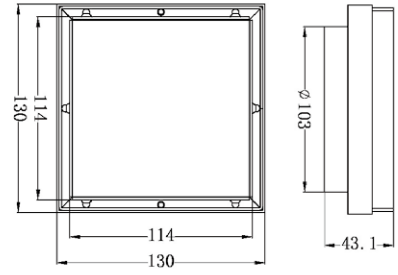

NRFW002BN

Tile Insert Floor Waste 100mm Outlet
Brushed Nickel