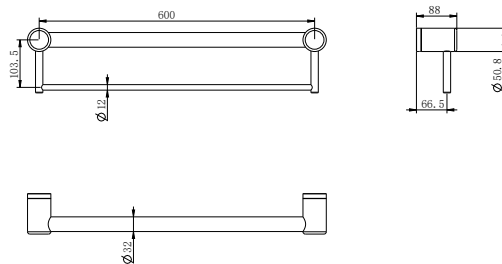

NRCR3224bCH

Mecca Care 32mm Grab Rail With Towel Holder 600mm
Chrome