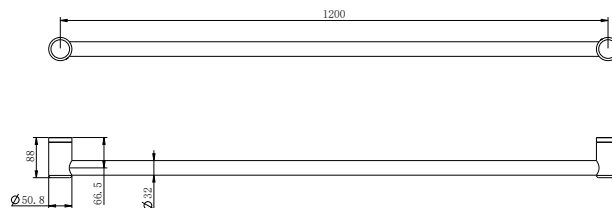

NRCR3248CH

Mecca Care 32mm Grab Rail 1200mm
Chrome