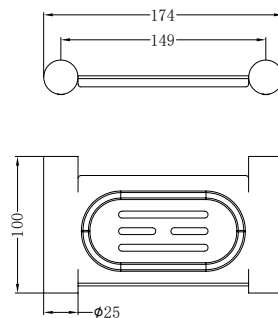

NR2381CH

New Mecca Soap Dish Holder
Chrome