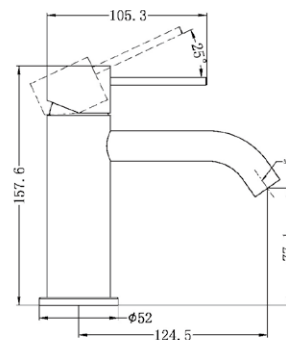

NR221901CH

Mecca Basin Mixer
Wels Rating: 5 Star, 5L/Min
Chrome