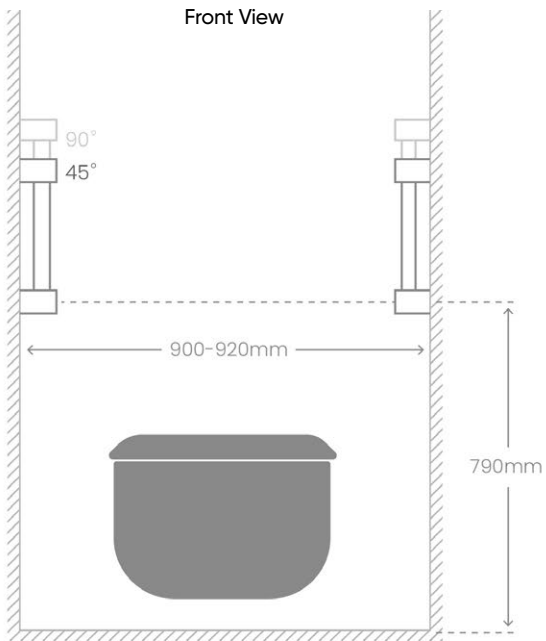

**MECCA CARE
DDA CARE 32MM**

AMBULANT TOILET RAILS

DDA WHEELCHAIR ACCESSIBLE TOILET

DDA WHEELCHAIR ACCESSIBLE SHOWER

Front View

Side View

NRCR3290wCH

Mecca Care 32mm Wrap Around Corner Grab Rail 600x600mm
Chrome