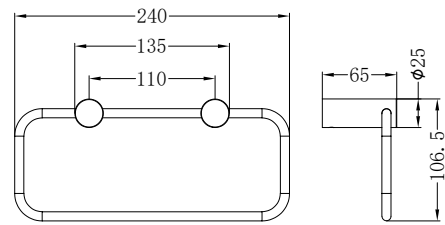

Brushed Gold
NR2381BG

NR2380aCH

New Mecca Towel Ring
Chrome