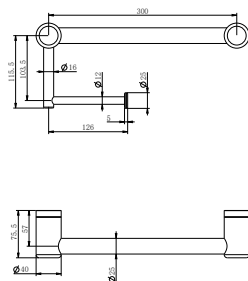

Mecca Care 25mm Grab Rail With Shelf 450mm
Chrome

Matte Black
NRCR2518cMB

Gun Metal
NRCR2518cGM

Brushed Nickel
NRCR2518cBN

Brushed Gold
NRCR2518cBG

Brushed Bronze
NRCR2518cBZ

NRCR2512aCH

Mecca Care 25mm Toilet Roll Rail 300mm
Chrome