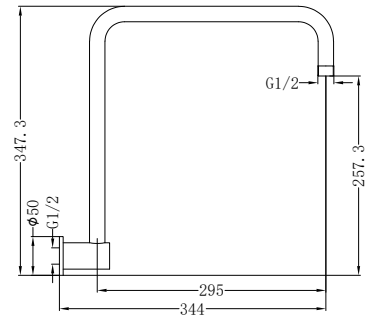

Brushed Gold
NR250805bBG

NR506CH

Round Swivel Shower Arm
Chrome