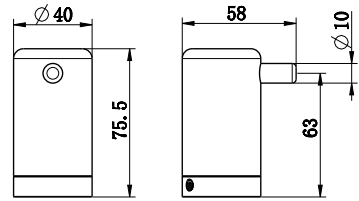

NRCR2582CH

Mecca Care 25mm Wall Hook
Chrome

Matte Black
NRCR2582MB

Gun Metal
NRCR2582GM

Brushed Nickel
NRCR2582BN

Brushed Gold
NRCR2582BG

Brushed Bronze
NRCR2582BZ