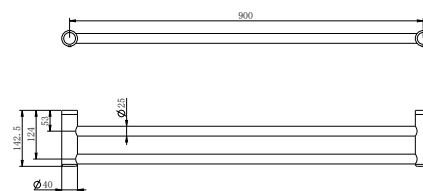

Brushed Gold
NRCR2524dBG

Brushed Bronze
NRCR2524dBZ

NRCR2530dCH

Mecca Care 25mm Double Towel Grab Rail 900mm
Chrome

Matte Black
NRCR2530dMB

Gun Metal
NRCR2530dGM

Brushed Nickel
NRCR2530dBN

Brushed Gold
NRCR2530dBG

Brushed Bronze
NRCR2530dBZ