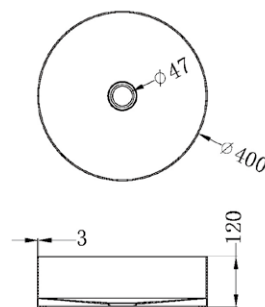

NRB401rBN

Round 400mm Stainless Steel Basin
Brushed Nickel