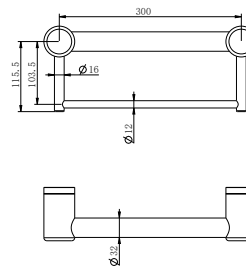

NRCR3212bCH

Mecca Care 32mm Grab Rail With Towel Holder 300mm
Chrome