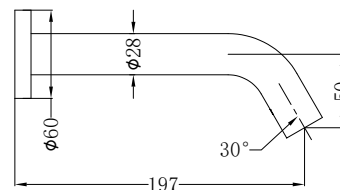

NR401CH

Mecca Wall Mount Sensor Tap
Wels Rating: 6 Star, 4.5L/Min
Chrome