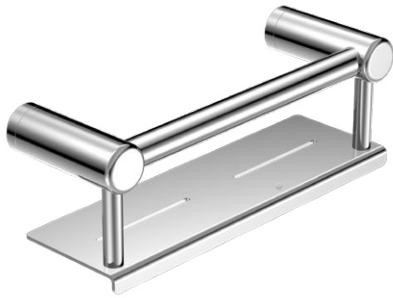

Brushed Bronze
NRCR2530BZ

NRCR2548CH

Mecca Care 25mm Grab Rail 1200mm
Chrome

Matte Black
NRCR2548MB

Gun Metal
NRCR2548GM

Brushed Nickel
NRCR2548BN

Brushed Gold
NRCR2548BG

Brushed Bronze
NRCR2548BZ