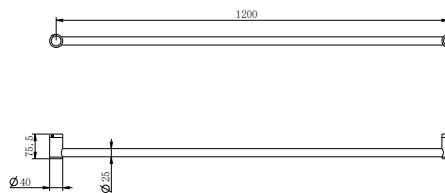

NRCR2548CH

Mecca Care 25mm Grab Rail 1200mm
Chrome