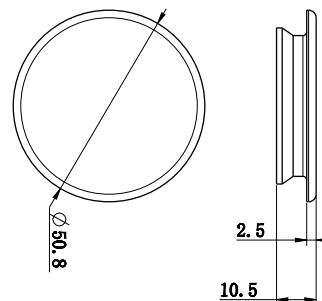

NRCR0004CH

Mecca Care 32mm Grab Rail Cap
Chrome