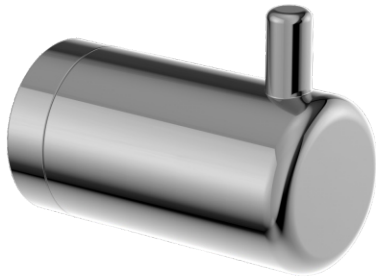

## Mecca Care 25MM Wall Hook

### SKU

CHROME  
NR CR2582CH

MATTE BLACK  
NR CR2582MB

BRUSHED NICKEL  
NR CR2582BN

GUN METAL  
NR CR2582GM

BRUSHED GOLD  
NR CR2582BG

BRUSHED BRONZE  
NR CR2582BZ

### Features

1. Australian owned and designed.
2. Gun metal, brushed gold and brushed bronze colours are PVD coated for long term durability.

MECCA CARE  
ASSISTED LIVING 25MM