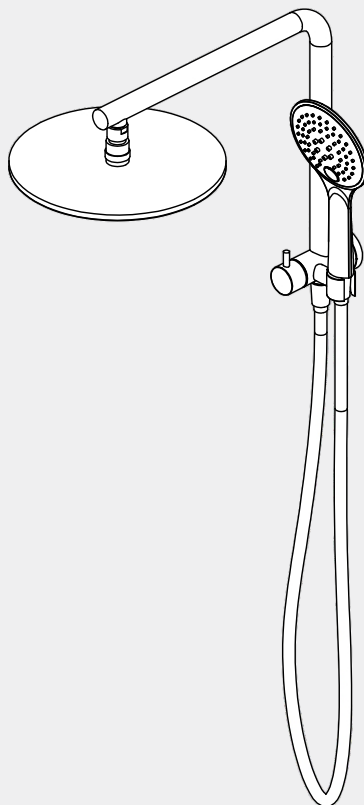

Mecca 2 In 1 Twin Shower

Nero

Versions:202401

Drawing

Specifications

Watermark License

WM-060093

Temperature Rating

Min 1°C-Max 75°C

Pressure Rating

Min 150kpa - Max 500kpa

Finish & SKU

- | | |
|--|---|
|  Gun Metal
NR250805bGM |  Brushed Nickel
NR250805bBN |
|  Matte Black
NR250805bMB |  Brushed Gold
NR250805bBG |

Packaging Includes

- 1x Shower Arm
- 1x Shower Head
- 1x Hand Shower (Built-In Check Valve)
- 1x 1.5m PVC Hose

*Dimensions are nominal measurements only.

Installation Instruction

 <p>1. Screw threaded adaptor to the outlet tighten firmly with allen key.</p>	 <p>2. Push shower arm cover onto shower arm.</p>	 <p>3. Push shower arm cover on thread adaptor and tighten grub screws.</p>
 <p>4. Screw on shower head. (note the rubber washer in the shower head.)</p>	 <p>5. Screw shower hose to hand shower and shower rail.</p>	 <p>6. Finish.</p>