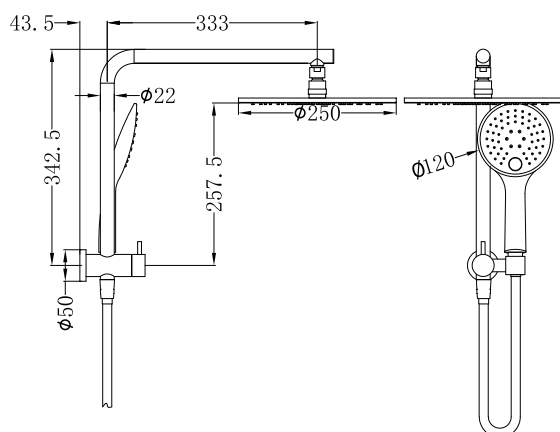

Mecca 2 In 1 Twin Shower

Nero

Versions:202401

Drawing

Specifications

Watermark License

WM-060093

Temperature Rating

Min 1°C-Max 75°C

Pressure Rating

Min 150kpa - Max 500kpa

Finish & SKU

- | | |
|--|---|
|  Gun Metal
NR250805bGM |  Brushed Nickel
NR250805bBN |
|  Matte Black
NR250805bMB |  Brushed Gold
NR250805bBG |

Packaging Includes

- 1x Shower Arm
- 1x Shower Head
- 1x Hand Shower (Built-In Check Valve)
- 1x 1.5m PVC Hose

*Dimensions are nominal measurements only.

Installation Instruction

 <p>1. Screw threaded adaptor to the outlet tighten firmly with allen key.</p>	 <p>2. Push shower arm cover onto shower arm.</p>	 <p>3. Push shower arm cover on thread adaptor and tighten grub screws.</p>
 <p>4. Screw on shower head. (note the rubber washer in the shower head.)</p>	 <p>5. Screw shower hose to hand shower and shower rail.</p>	 <p>6. Finish.</p>