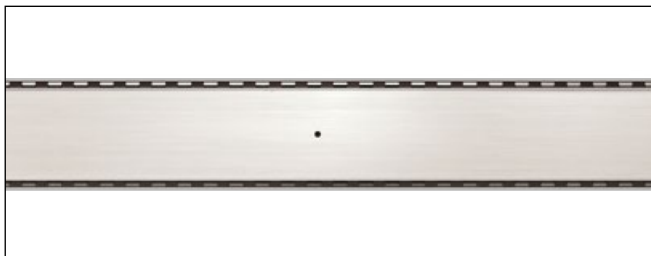

Others Accessories

- Chrome
- Matte Black
- Brushed Nickel
- Brushed Gold
- Gun Metal
- Brushed Bronze