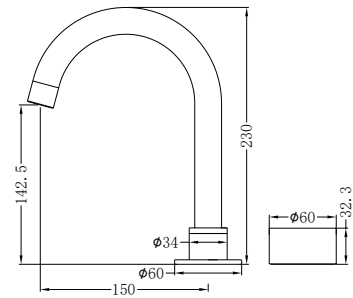

## Tall Basin Set

Pull Out Kitchen Set

**NR271901GM**

Kara Progressive Basin Set Gun Metal  
 Wels Rating: 6 Star, 4.5L/Min  
 Wels REG No. T35958

**NR271901aGM**

Kara Progressive Tall Basin Set Gun Metal  
 Wels Rating: 5 Star, 6L/Min  
 Wels REG No. T35924