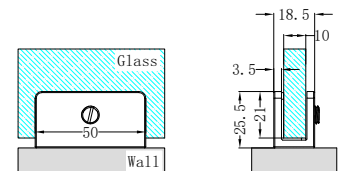

NRSH203aBN

Shower U Bracket 10mm Glass Brushed Nickel