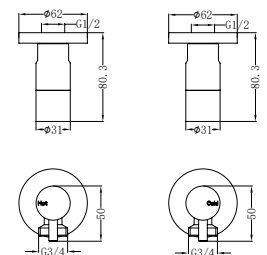

**NR190002hBZ**

Heated Towel Ladder Brushed Bronze

**NRV900hBZ**

Heated Vertical Towel Rail Brushed Bronze

**NRPL001BZ**

In Wall Toilet Push Plate Brushed Bronze

**NR262109dBZ**

Washing Machine Tap Set Brushed Bronze