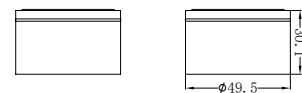

NR211709BN

Kara Wall Top Assemblies Brushed Nickel
Wels Rating: N/A