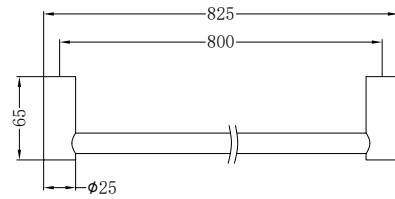

Towel Ring Matte Black

**NR2386MB**

Toilet Roll Holder Matte Black

**NR2324BN**

Single Towel Rail 600mm Brushed Nickel

**NR2330BN**

Single Towel Rail 800mm Brushed Nickel

**NR2324dBN**