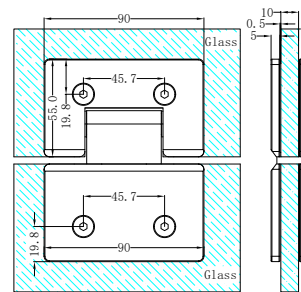

## Glass Hardware

**NRSH101aCH**

90 Degree Glass To Wall Shower Hinge 10mm Glass Chrome

**NRSH201aCH**

Over-Panel Glass to Glass Fitting 10mm Glass Chrome

**NRSH102aCH**

180 Degree Glass to Glass Shower Hinge 10mm Glass Chrome