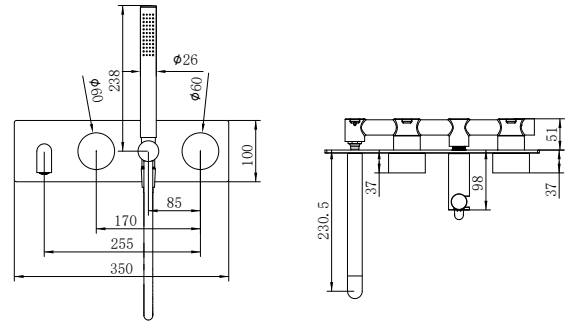

NR271903a230GM

Kara Progressive Shower System With Spout 230mm Gun Metal
Wels Rating: 7.5 L/Min, Not Star Rated