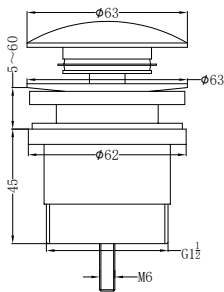

NRA706CH

Universal Pop Up Waste Chrome