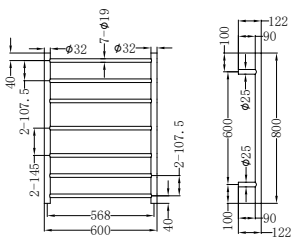

NRV900hGM

Heated Vertical Towel Rail Gun Metal