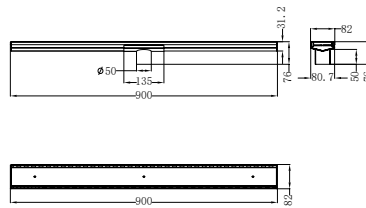

NRFG002hsBZ

Tile Insert V Channel Floor Grate 50mm Outlet With Hole Saw Brushed Bronze