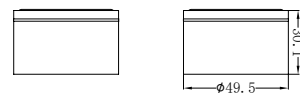

Kara Wall Top Assemblies Gun Metal  
 Wels Rating: N/A

**NR211703bBZ**

Kara Hob Mount Bath Spout Only G1/2  
 Female Inlet Brushed Bronze  
 Wels Rating: N/A

**NR211701BZ**

Kara Basin Set Brushed Bronze  
 Wels Rating: 5 Star, 6L/Min  
 Wels REG No. T30972