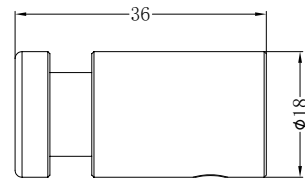

NR2382BG

Robe Hook Brushed Gold