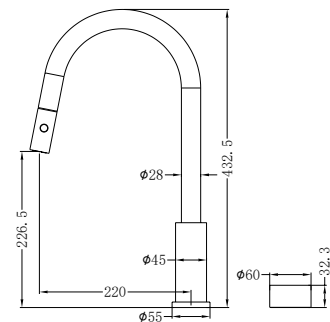

NR271908BG

Kara Progressive Pull Out Kitchen Set Brushed Gold
Wels Rating: 6 Star, 4.5L/Min
Wels REG No. T41357