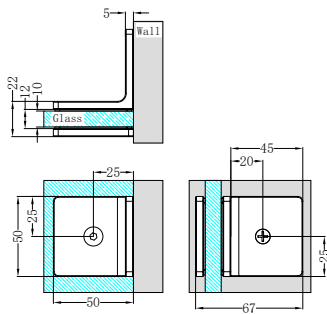

180 Degree Glass to Glass Shower Hinge 10mm Glass Brushed Gold

**NRSH202aBG**

Shower F Bracket 10mm Glass Brushed Gold

**NRSH203aBG**

Shower U Bracket 10mm Glass Brushed Gold

**NRSH204aBG**

90 Degree Glass to Wall Bracket 10mm Glass Brushed Gold