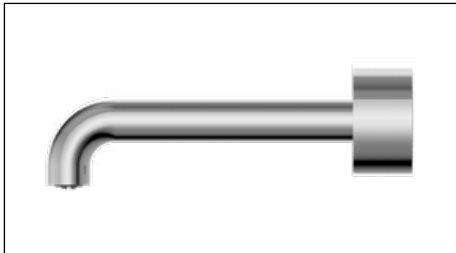

Kara Progressive

- Chrome
- Matte Black
- Brushed Nickel
- Brushed Gold
- Gun Metal
- Brushed Bronze