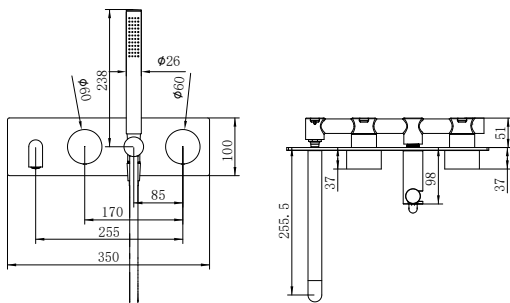

NR271903a250CH

Kara Progressive Shower System With Spout 250mm Chrome
Wels Rating: 7.5 L/Min, Not Star Rated