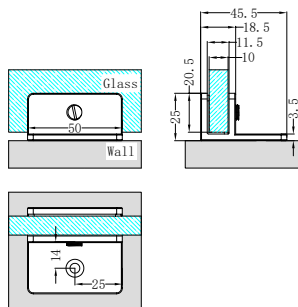

NRSH202aCH

Shower F Bracket 10mm Glass Chrome