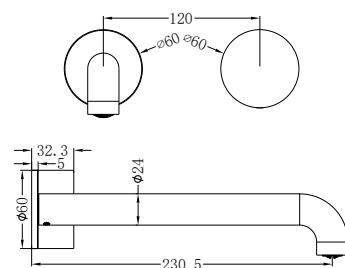

NR271907a230BN

Kara Progressive Wall Basin/Bath Set 230mm Brushed Nickel
Wels Rating: 5 Star, 6L/Min
Wels REG No. T40551