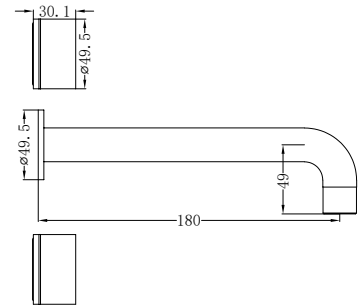

NR211707a180CH

Kara Wall Basin Set 180mm Chrome
Wels Rating: 5 Star, 6L/Min
Wels REG No. T41689