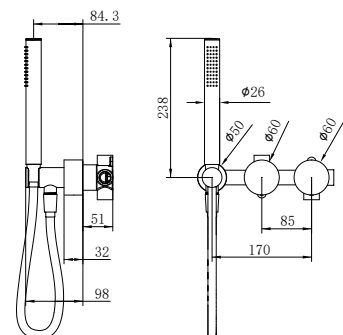

NR271903dMB

Kara Progressive Shower System Separate Plate Matte Black
Wels Rating: 7.5 L/Min, Not Star Rated