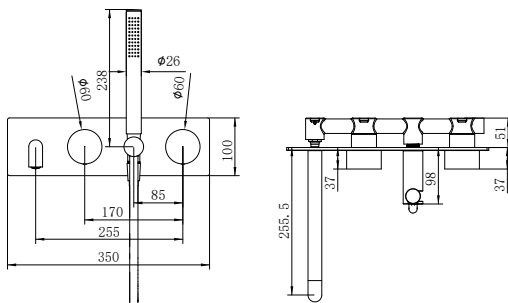

NR271903a250GM

Kara Progressive Shower System With Spout 250mm Gun Metal
Wels Rating: 7.5 L/Min, Not Star Rated