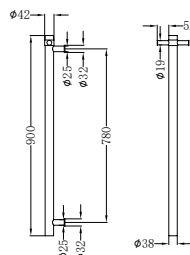

NRFG001hsGM

Tile Insert V Channel Floor Grate 89mm Outlet With Hole Saw Gun Metal

NRFG002hsGM

Tile Insert V Channel Floor Grate 50mm Outlet With Hole Saw Gun Metal

NR190001GM

Non-Heated Towel Ladder Gun Metal

NR190002hGM

Heated Towel Ladder Gun Metal

NRV900hGM

Heated Vertical Towel Rail Gun Metal

NRPL001GM

In Wall Toilet Push Plate Gun Metal

NR262109dGM

Washing Machine Tap Set Gun Metal