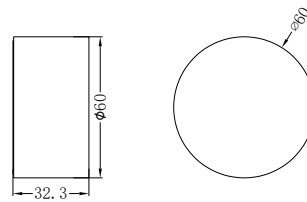

NR271909MB

Kara Progressive Shower Mixer
Matte Black
Wels Rating: N/A