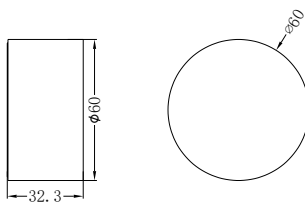

NR271909BG

Kara Progressive Shower Mixer
Brushed Gold
Wels Rating: N/A