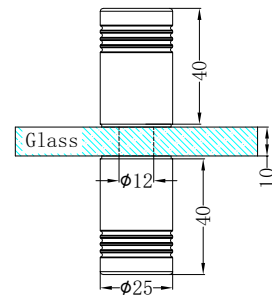

NRSH301aMB

Round Shower Knob Matte Black