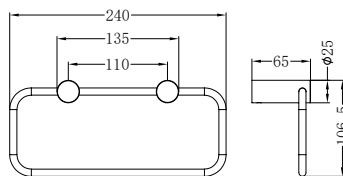

NR2380aBG

Towel Ring Brushed Gold