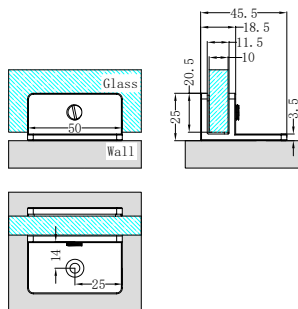

**NRSH201aBZ**

Over-Panel Glass to Glass Fitting 10mm Glass Brushed Bronze

**NRSH102aBZ**

180 Degree Glass to Glass Shower Hinge 10mm Glass Brushed Bronze

**NRSH202aBZ**

Shower F Bracket 10mm Glass Brushed Bronze