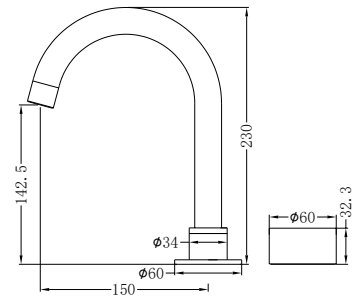

NR271901BZ

Kara Progressive Basin Set Brushed Bronze
Wels Rating: 6 Star, 4.5L/Min
Wels REG No. T35958