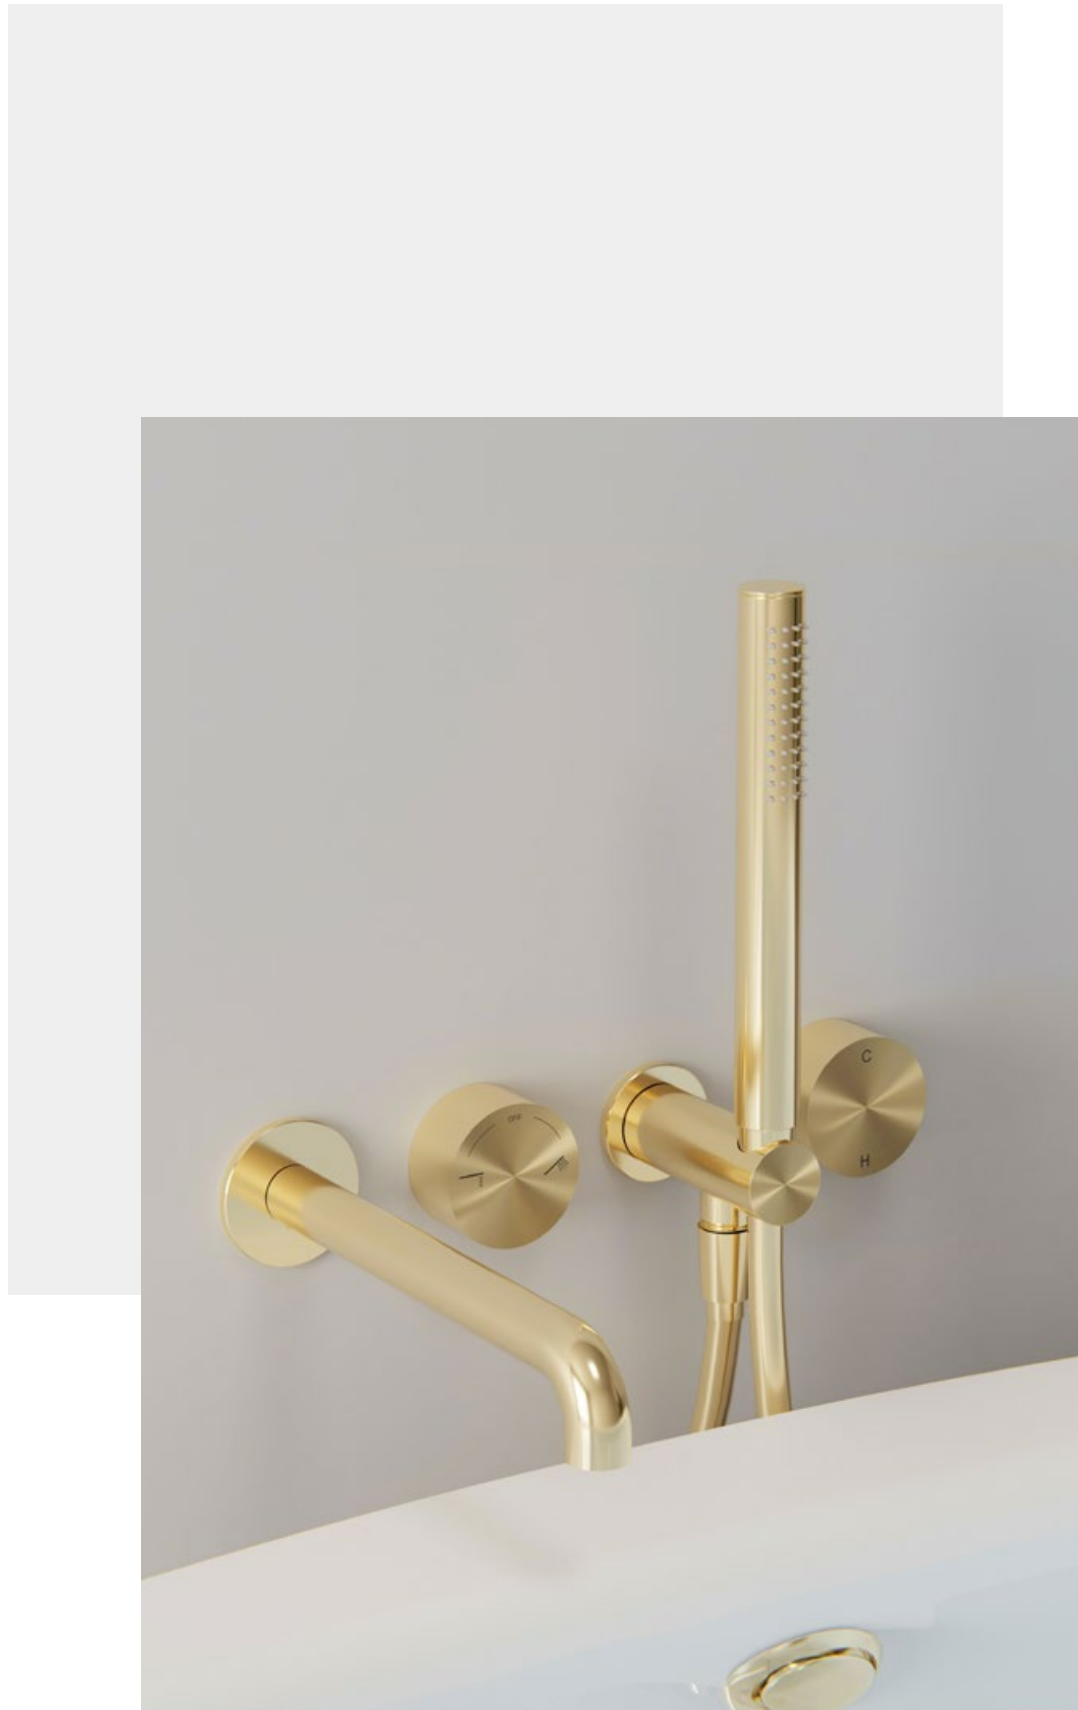

Kara Progressive Shower System  
Separate Plate With Spout

**NR271903a230BG**

Kara Progressive Shower System With Spout 230mm Brushed Gold  
Wels Rating: 7.5 L/Min, Not Star Rated

**NR271903a250BG**

Kara Progressive Shower System With Spout 250mm Brushed Gold  
Wels Rating: 7.5 L/Min, Not Star Rated