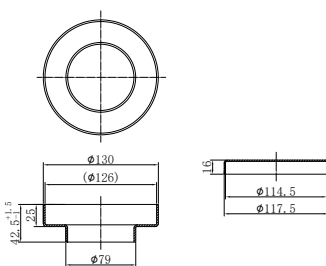

**NRFW003MB**

100mm Round Tile Insert Floor Waste  
50mm Outlet Matte Black

**NRFW004MB**

130mm Round Tile Insert Floor Waste  
80mm Outlet Matte Black

**NRFW005MB**

130mm Round Tile Insert Floor Waste  
100mm Outlet Matte Black