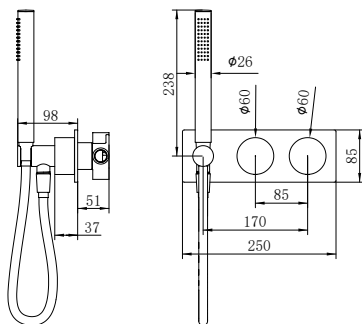

NR271903cBZ

Kara Progressive Shower System Brushed Bronze
Wels Rating: 7.5 L/Min, Not Star Rated