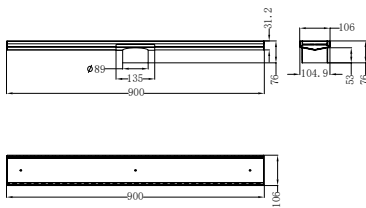

NRFG001hsMB

Tile Insert V Channel Floor Grate 89mm Outlet With Hole Saw Matte Black