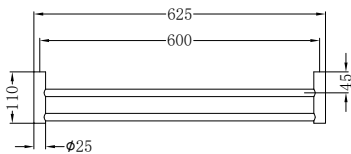

NR2324dGM

Double Towel Rail 600mm Gun Metal