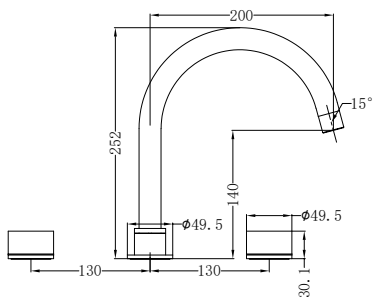

**NR211709BG**

Kara Wall Top Assemblies Brushed Gold  
 Wels Rating: N/A

**NR211703bGM**

Kara Hob Mount Bath Spout Only G1/2  
 Female Inlet Gun Metal  
 Wels Rating: N/A

**NR211703GM**

Kara Bath Set Gun Metal  
 Wels Rating: N/A