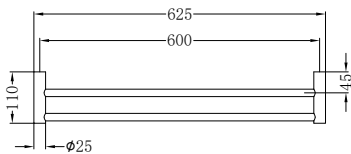

NR2324dCH

Double Towel Rail 600mm Chrome