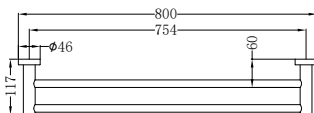

Single Towel Rail 600mm Brushed Bronze

**NR1924dBZ**

Double Towel Rail 600mm Brushed Bronze

**NR1930BZ**

Single Towel Rail 800mm Brushed Bronze

**NR1930dBZ**

Double Towel Rail 800mm Brushed Bronze

**NR1987aBZ**