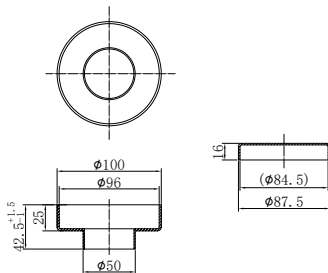

**NRFW003CH**

100mm Round Tile Insert Floor Waste 50mm Outlet Chrome

**NRFW004CH**

130mm Round Tile Insert Floor Waste 80mm Outlet Chrome

**NRFW005CH**

130mm Round Tile Insert Floor Waste 100mm Outlet Chrome