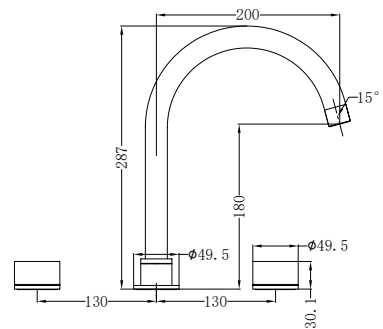

NR211707GM

Kara Kitchen Set Gun Metal
Wels Rating: 5 Star, 6L/Min
Wels REG No. T30973