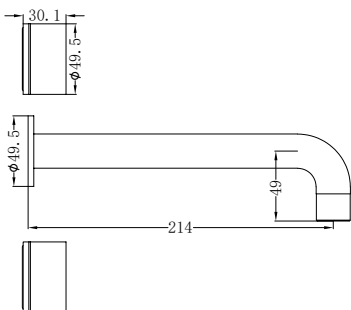

NR211707a217CH

Kara Wall Basin Set 215mm Chrome
Wels Rating: 5 Star, 6L/Min
Wels REG No. T41690

NR211709CH

Kara Wall Top Assemblies Chrome
Wels Rating: N/A