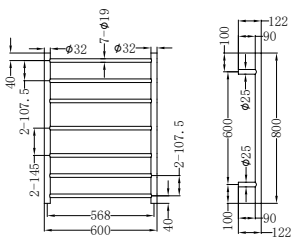

NR190002hBZ

Heated Towel Ladder Brushed Bronze