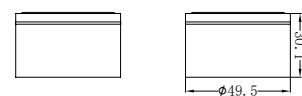

NR211709MB

Kara Wall Top Assemblies Matte Black
Wels Rating: N/A