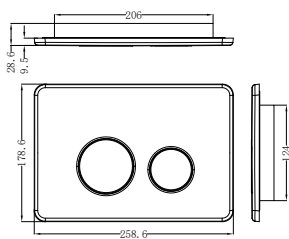

In Wall Toilet Push Plate Brushed Nickel