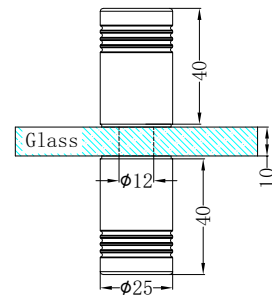

**NRSH203aBZ**

Shower U Bracket 10mm Glass Brushed Bronze

**NRSH204aBZ**

90 Degree Glass to Wall Bracket 10mm  
Glass Brushed Bronze

**NRSH302aBZ**

Square Shower Knob Handle  
Brushed Bronze

**NRSH301aBZ**

Round Shower Knob Brushed Bronze