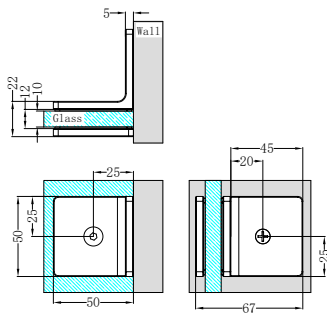

**NRSH203aBN**

Shower U Bracket 10mm Glass Brushed Nickel

**NRSH204aBN**

90 Degree Glass to Wall Bracket 10mm Glass Brushed Nickel

**NRSH302aBN**

Square Shower Knob Handle Brushed Nickel

**NRSH301aBN**

Round Shower Knob Brushed Nickel