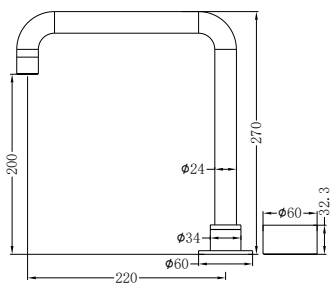

NR271901BN

Kara Progressive Basin Set Brushed Nickel
Wels Rating: 6 Star, 4.5L/Min
Wels REG No. T35958

NR271901aBN

Kara Progressive Tall Basin Set Brushed Nickel
Wels Rating: 5 Star, 6L/Min
Wels REG No. T35924

NR271908BN

Kara Progressive Pull Out Kitchen Set Brushed Nickel
Wels Rating: 6 Star, 4.5L/Min
Wels REG No. T41357