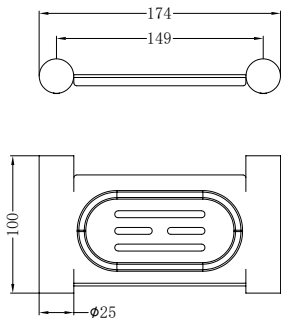

Double Towel Rail 600mm Chrome

**NR2330dCH**

Double Towel Rail 800mm Chrome

**NR2387aCH**

Metal Shower Shelf Chrome

**NR2381CH**

Soap Dish Holder Chrome

**NR2382CH**