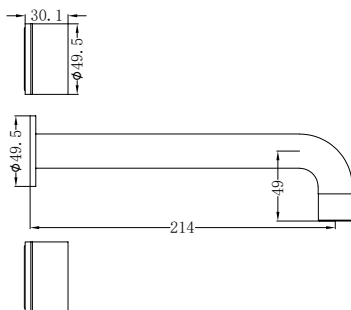

NR211707a217GM

Kara Wall Basin Set 215mm Gun Metal
Wels Rating: 5 Star, 6L/Min
Wels REG No. T41690

NR211709GM

Kara Wall Top Assemblies Gun Metal
Wels Rating: N/A