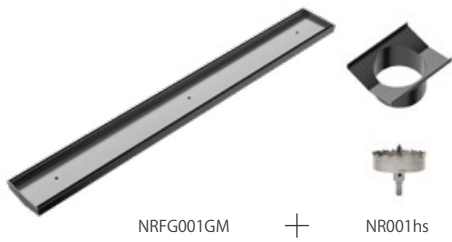

**NRFW004GM**

130mm Round Tile Insert Floor Waste 80mm Outlet Gun Metal

**NRFW005GM**

130mm Round Tile Insert Floor Waste 100mm Outlet Gun Metal

NRFG001GM

NR001hs

NRFG002GM

NR002hs