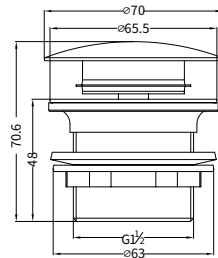

NRA707BZ

40mm Bath Pop-Up Plug With Removable Waste No Overflow Brushed Bronze