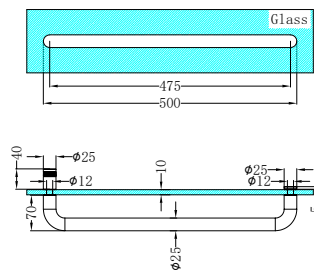

NRSH303aGM

Towel Bar 500mm Gun Metal