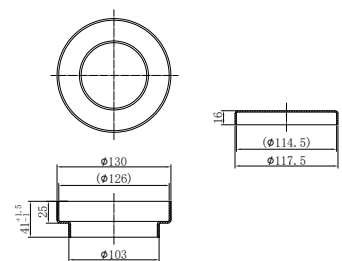

NRFW005BN

130mm Round Tile Insert Floor Waste
100mm Outlet Brushed Nickel