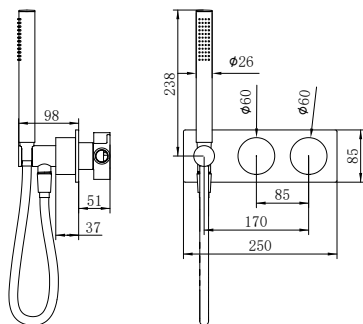

NR271903cBN

Kara Progressive Shower System Brushed Nickel
Wels Rating: 7.5 L/Min, Not Star Rated