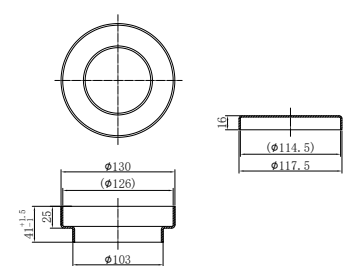

**NRFW003CH**

100mm Round Tile Insert Floor Waste 50mm Outlet Chrome

**NRFW004CH**

130mm Round Tile Insert Floor Waste 80mm Outlet Chrome

**NRFW005CH**

130mm Round Tile Insert Floor Waste 100mm Outlet Chrome