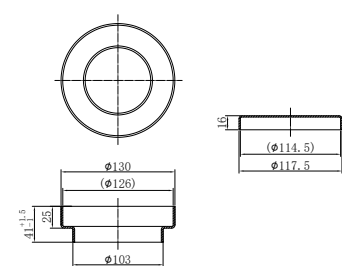

**NRFW003MB**

100mm Round Tile Insert Floor Waste  
50mm Outlet Matte Black

**NRFW004MB**

130mm Round Tile Insert Floor Waste  
80mm Outlet Matte Black

**NRFW005MB**

130mm Round Tile Insert Floor Waste  
100mm Outlet Matte Black