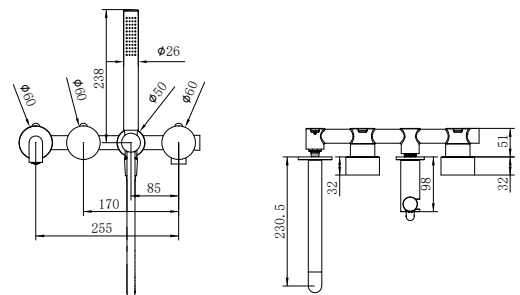

NR271903b230BG

Kara Progressive Shower System Separate Plate With Spout 230mm Brushed Gold
Wels Rating: 7.5 L/Min, Not Star Rated