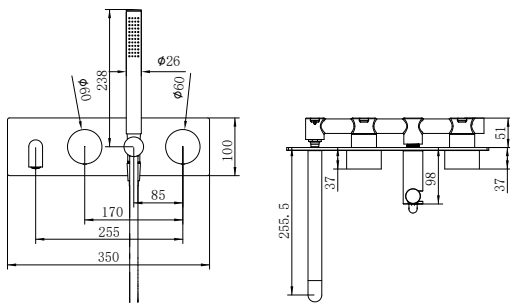

NR271903a250MB

Kara Progressive Shower System With Spout 250mm Matte Black
Wels Rating: 7.5 L/Min, Not Star Rated