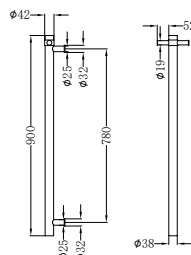

**NR190001BG**

Non-Heated Towel Ladder Brushed Gold

**NR190002hBG**

Heated Towel Ladder Brushed Gold

**NRV900hBG**

Heated Vertical Towel Rail Brushed Gold

**NRPL001BG**

In Wall Toilet Push Plate Brushed Gold