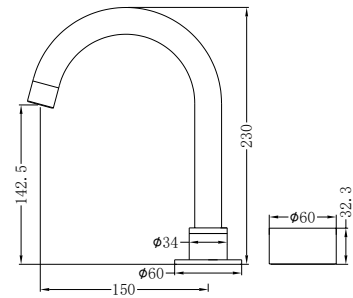

NR271901CH

Kara Progressive Basin Set Chrome
Wels Rating: 6 Star, 4.5L/Min
Wels REG No. T35958

NR271901aCH

Kara Progressive Tall Basin Set Chrome
Wels Rating: 5 Star, 6L/Min
Wels REG No. T35924