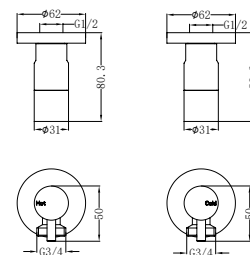

Washing Machine Tap Set Brushed Nickel