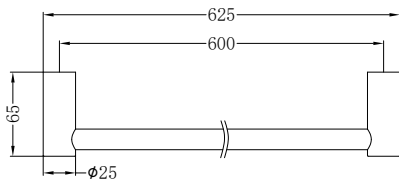

Towel Ring Brushed Gold

**NR2386BG**

Toilet Roll Holder Brushed Gold

**NR2324GM**

Single Towel Rail 600mm Gun Metal

**NR2330GM**

Single Towel Rail 800mm Gun Metal

**NR2324dGM**