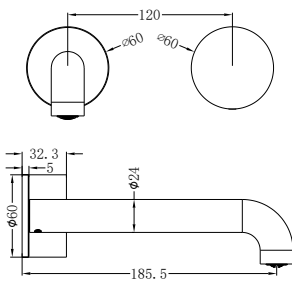

NR271907a185CH

Kara Progressive Wall Basin/Bath Set 185mm Chrome
Wels Rating: 5 Star, 6L/Min
Wels REG No. T40550