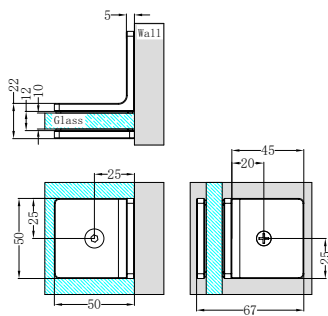

**NRSH202aCH**

Shower F Bracket 10mm Glass Chrome

**NRSH203aCH**

Shower U Bracket 10mm Glass Chrome

**NRSH204aCH**

90 Degree Glass to Wall Bracket 10mm Glass Chrome

**NRSH302aCH**

Square Shower Knob Handle Chrome