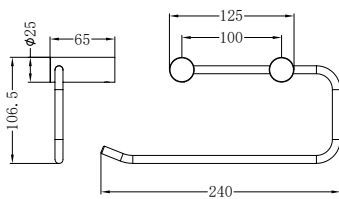

NR2380BN

Hand Towel Rail Brushed Nickel