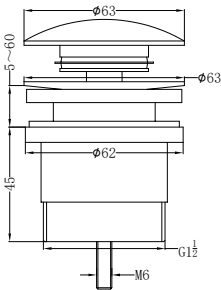

NRA706GM

Universal Pop Up Waste Gun Metal