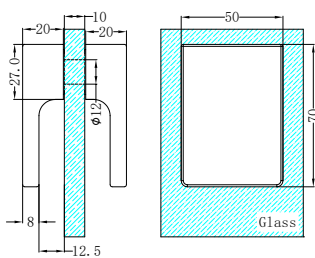

NRSH302aGM

Square Shower Knob Handle Gun Metal