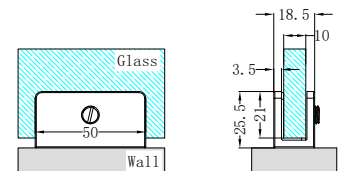

**NRSH102aMB**

180 Degree Glass to Glass Shower Hinge 10mm Glass Matte Black

**NRSH202aMB**

Shower F Bracket 10mm Glass Matte Black

**NRSH203aMB**

Shower U Bracket 10mm Glass Matte Black

**NRSH204aMB**

90 Degree Glass to Wall Bracket 10mm Glass Matte Black