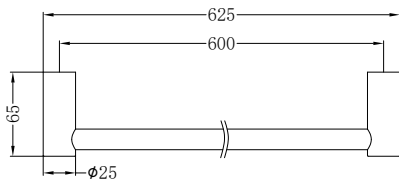

Towel Ring Matte Black

**NR2386MB**

Toilet Roll Holder Matte Black

**NR2324BN**

Single Towel Rail 600mm Brushed Nickel

**NR2330BN**

Single Towel Rail 800mm Brushed Nickel

**NR2324dBN**