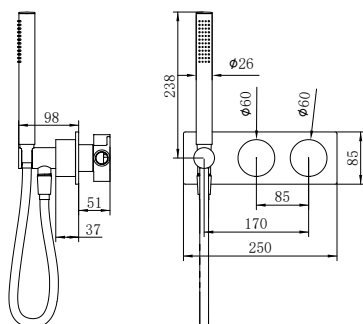

NR271903cGM

Kara Progressive Shower System Gun Metal
Wels Rating: 7.5 L/Min, Not Star Rated