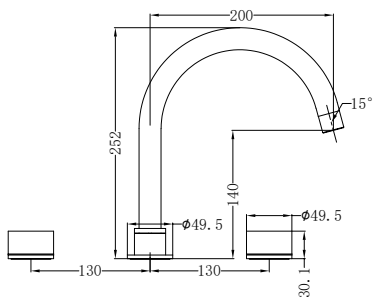

NR211703CH

Kara Bath Set Chrome
Wels Rating: N/A