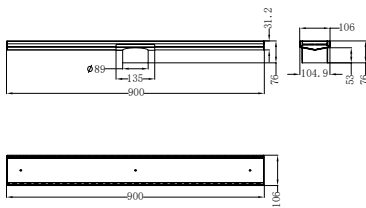

NRFG001hsBG

Tile Insert V Channel Floor Grate 89mm Outlet With Hole Saw Brushed Gold