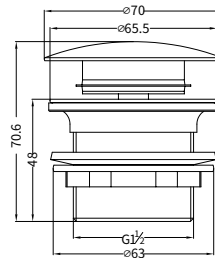

**NRFW003CH**

100mm Round Tile Insert Floor Waste 50mm Outlet Chrome

**NRFW004CH**

130mm Round Tile Insert Floor Waste 80mm Outlet Chrome

**NRFW005CH**

130mm Round Tile Insert Floor Waste 100mm Outlet Chrome