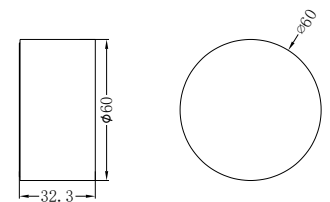

NR271909BZ

Kara Progressive Shower Mixer
Brushed Bronze
Wels Rating: N/A