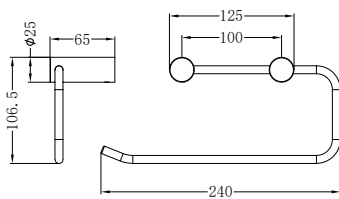

NR2380MB

Hand Towel Rail Matte Black