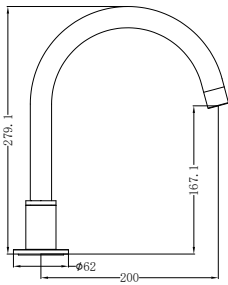

**NR211709BN**

Kara Wall Top Assemblies Brushed Nickel  
 Wels Rating: N/A

**NR211703bBG**

Kara Hob Mount Bath Spout Only G1/2  
 Female Inlet Brushed Gold  
 Wels Rating: N/A

**NR211703BG**

Kara Bath Set Brushed Gold  
 Wels Rating: N/A