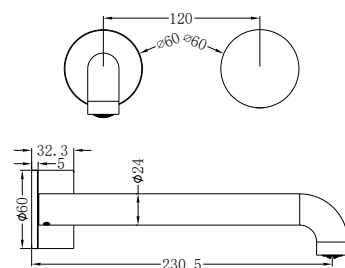

NR271907a230GM

Kara Progressive Wall Basin/Bath Set 230mm Gun Metal
Wels Rating: 5 Star, 6L/Min
Wels REG No. T40551