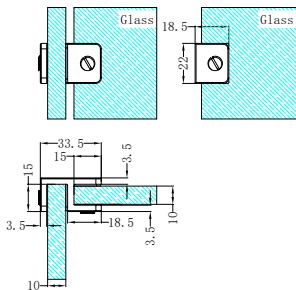

**NRSH303aBN**

Towel Bar 500mm Brushed Nickel

**NRSH101aBG**

90 Degree Glass To Wall Shower Hinge 10mm Glass Brushed Gold

**NRSH201aBG**

Over-Panel Glass to Glass Fitting 10mm Glass Brushed Gold

**NRSH102aBG**