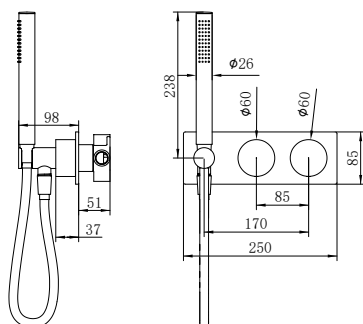

NR271903cMB

Kara Progressive Shower System Matte Black
Wels Rating: 7.5 L/Min, Not Star Rated