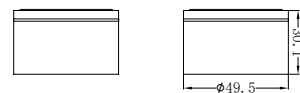

NR211709BG

Kara Wall Top Assemblies Brushed Gold
Wels Rating: N/A