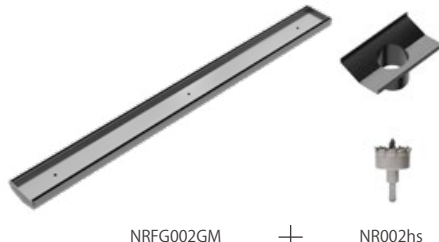

**NRFW004GM**

130mm Round Tile Insert Floor Waste 80mm Outlet Gun Metal

**NRFW005GM**

130mm Round Tile Insert Floor Waste 100mm Outlet Gun Metal

NRFG001GM

NR001hs

NRFG002GM

NR002hs