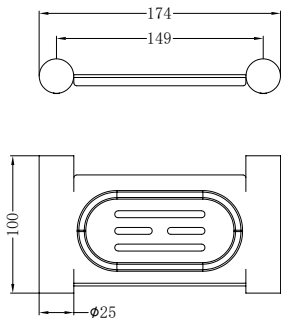

NR2381BG

Soap Dish Holder Brushed Gold