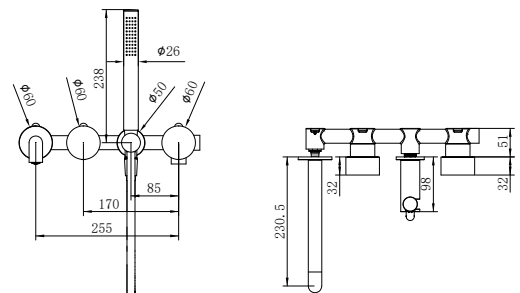

**NR271903b230GM**

Kara Progressive Shower System Separate Plate With Spout 230mm Gun Metal  
Wels Rating: 7.5 L/Min, Not Star Rated

**NR271903b250GM**

Kara Progressive Shower System Separate Plate With Spout 250mm Gun Metal  
Wels Rating: 7.5 L/Min, Not Star Rated