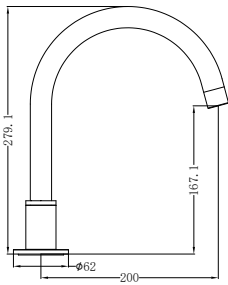

**NR211709MB**

Kara Wall Top Assemblies Matte Black  
 Wels Rating: N/A

Kara Wall Basin Set

**NR211703bBN**

Kara Hob Mount Bath Spout Only G1/2  
 Female Inlet Brushed Nickel  
 Wels Rating: N/A

**NR211703BN**