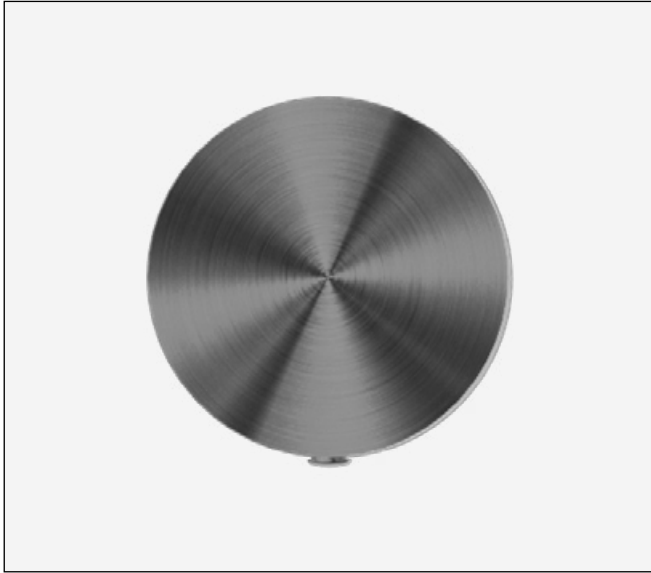

Kara Collection

- Chrome
- Matte Black
- Brushed Nickel
- Brushed Gold
- Gun Metal
- Brushed Bronze