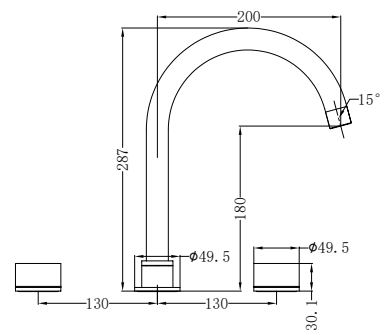

NR211707MB

Kara Kitchen Set Matte Black
Wels Rating: 5 Star, 6L/Min
Wels REG No. T30973