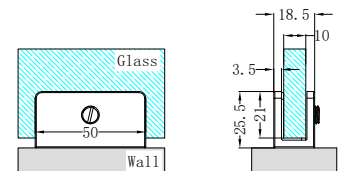

NRSH203aBZ

Shower U Bracket 10mm Glass Brushed Bronze