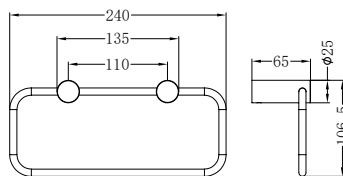

NR2380aCH

Towel Ring Chrome