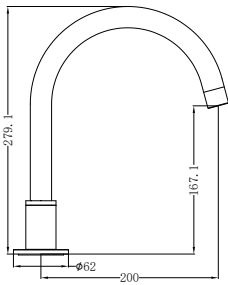

**NR211709BG**

Kara Wall Top Assemblies Brushed Gold  
 Wels Rating: N/A

**NR211703bGM**

Kara Hob Mount Bath Spout Only G1/2  
 Female Inlet Gun Metal  
 Wels Rating: N/A

**NR211703GM**

Kara Bath Set Gun Metal  
 Wels Rating: N/A