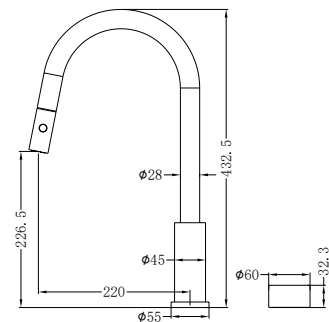

NR271908BN

Kara Progressive Pull Out Kitchen Set Brushed Nickel
Wels Rating: 6 Star, 4.5L/Min
Wels REG No. T41357