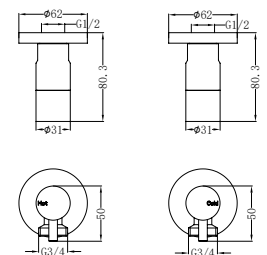

NR262109dBG

Washing Machine Tap Set Brushed Gold