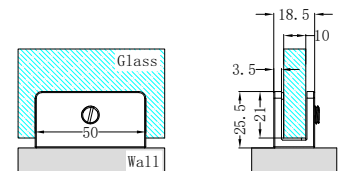

180 Degree Glass to Glass Shower Hinge 10mm Glass Brushed Gold

**NRSH202aBG**

Shower F Bracket 10mm Glass Brushed Gold

**NRSH203aBG**

Shower U Bracket 10mm Glass Brushed Gold

**NRSH204aBG**

90 Degree Glass to Wall Bracket 10mm Glass Brushed Gold