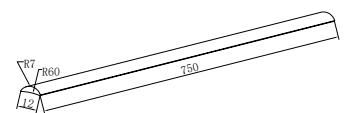

NRSH401BZ

Half Round Water Seal Rail 750mm
Brushed Bronze