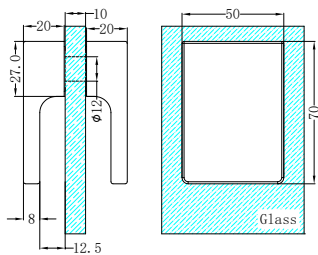

**NRSH203aBN**

Shower U Bracket 10mm Glass Brushed Nickel

**NRSH204aBN**

90 Degree Glass to Wall Bracket 10mm Glass Brushed Nickel

**NRSH302aBN**

Square Shower Knob Handle Brushed Nickel

**NRSH301aBN**

Round Shower Knob Brushed Nickel