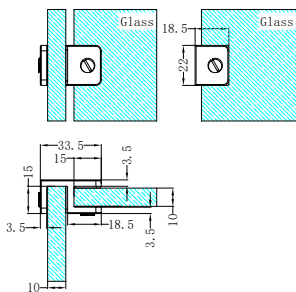

**NRSH301aCH**

Round Shower Knob Chrome

**NRSH303aCH**

Towel Bar 500mm Chrome

**NRSH101aMB**

90 Degree Glass To Wall Shower Hinge 10mm Glass Matte Black

**NRSH201aMB**

Over-Panel Glass to Glass Fitting 10mm Glass Matte Black