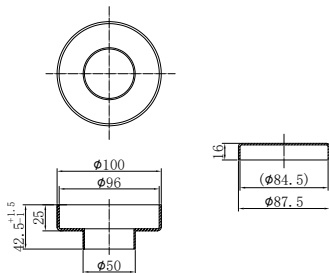

**NRFW003MB**

100mm Round Tile Insert Floor Waste  
50mm Outlet Matte Black

**NRFW004MB**

130mm Round Tile Insert Floor Waste  
80mm Outlet Matte Black

**NRFW005MB**

130mm Round Tile Insert Floor Waste  
100mm Outlet Matte Black