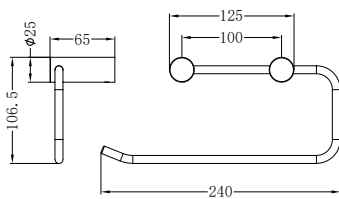

NR2380BG

Hand Towel Rail Brushed Gold