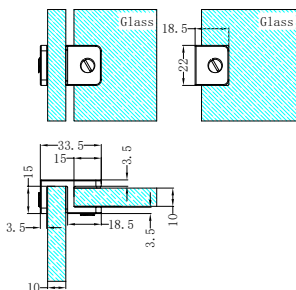

**NRSH101aGM**

90 Degree Glass To Wall Shower Hinge 10mm Glass Gun Metal

**NRSH102aGM**

180 Degree Glass to Glass Shower Hinge 10mm Glass Gun Metal

**NRSH201aGM**

Over-Panel Glass to Glass Fitting 10mm Glass Gun Metal