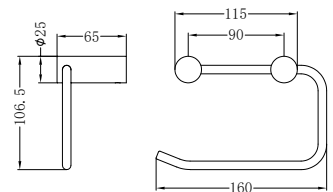

NR2386MB

Toilet Roll Holder Matte Black