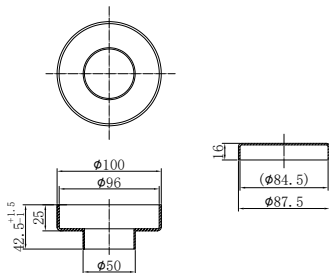

**NR262109dBG**

Washing Machine Tap Set Brushed Gold

**NRA706GM**

Universal Pop Up Waste Gun Metal

**NRA707GM**

40mm Bath Pop-Up Plug With Removable Waste No Overflow Gun Metal

**NRFW003GM**

100mm Round Tile Insert Floor Waste 50mm Outlet Gun Metal