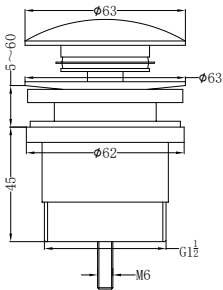

### NR262109dMB

Washing Machine Tap Set Matte Black

**NRA706BN**

Universal Pop Up Waste Brushed Nickel

**NRFW003BN**

100mm Round Tile Insert Floor Waste  
50mm Outlet Brushed Nickel

**NRFW004BN**

130mm Round Tile Insert Floor Waste  
80mm Outlet Brushed Nickel