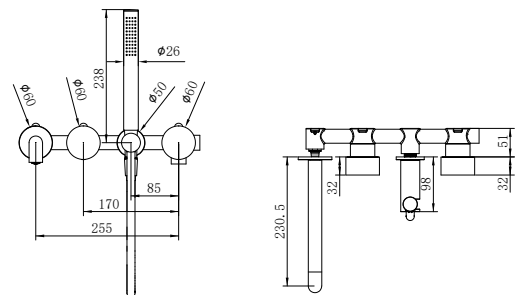

NR271903b230MB

Kara Progressive Shower System Separate Plate With Spout 230mm Matte Black
Wels Rating: 7.5 L/Min, Not Star Rated