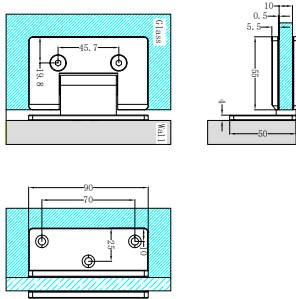

**NRSH302aGM**

Square Shower Knob Handle Gun Metal

**NRSH303aGM**

Towel Bar 500mm Gun Metal

**NRSH401GM**

Half Round Water Seal Rail 750mm Gun Metal

**NRSH101aBZ**

90 Degree Glass To Wall Shower Hinge 10mm Glass Brushed Bronze