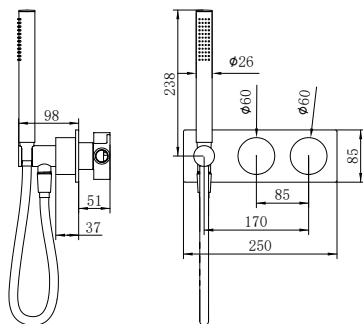

NR271903cCH

Kara Progressive Shower System Chrome
Wels Rating: 7.5 L/Min, Not Star Rated