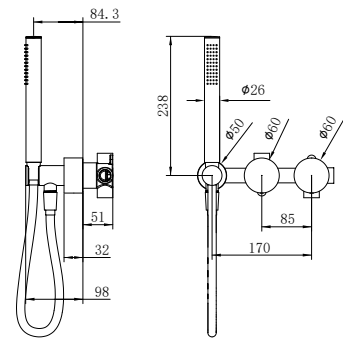

NR271903dCH

Kara Progressive Shower System Separate Plate Chrome
Wels Rating: 7.5 L/Min, Not Star Rated