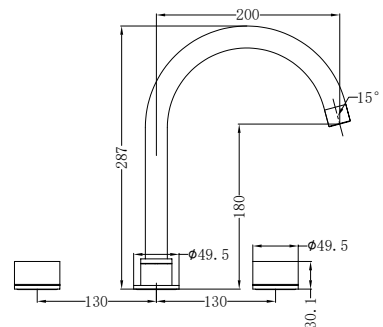

NR211707BN

Kara Kitchen Set Brushed Nickel
Wels Rating: 5 Star, 6L/Min
Wels REG No. T30973