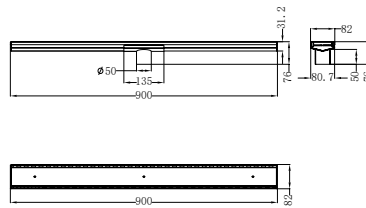

NRFG002hsBG

Tile Insert V Channel Floor Grate 50mm Outlet With Hole Saw Brushed Gold