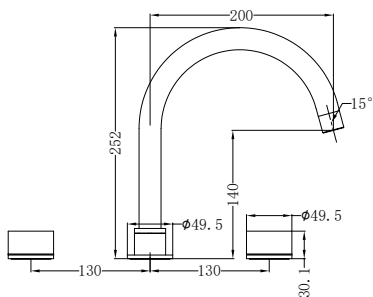

NR211703BN

Kara Bath Set Brushed Nickel
Wels Rating: N/A