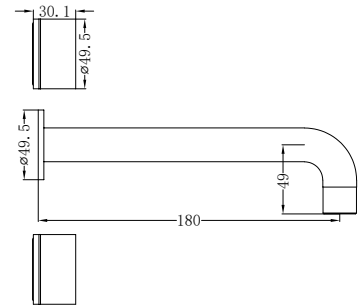

NR211707a180BZ

Kara Wall Basin Set 180mm Brushed Bronze
Wels Rating: 5 Star, 6L/Min
Wels REG No. T41689