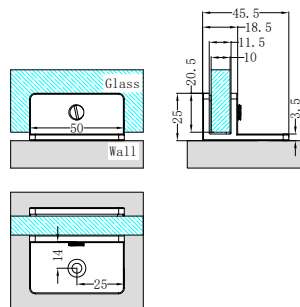

NRSH202aMB

Shower F Bracket 10mm Glass Matte Black