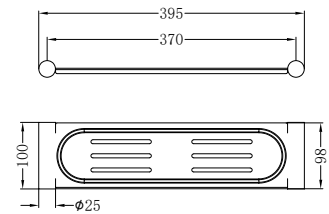

NR2387aMB

Metal Shower Shelf Matte Black