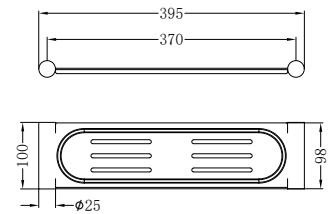

Double Towel Rail 600mm Gun Metal

**NR2330dGM**

Double Towel Rail 800mm Gun Metal

**NR2387aGM**

Metal Shower Shelf Gun Metal

**NR2381GM**

Soap Dish Holder Gun Metal

**NR2382GM**