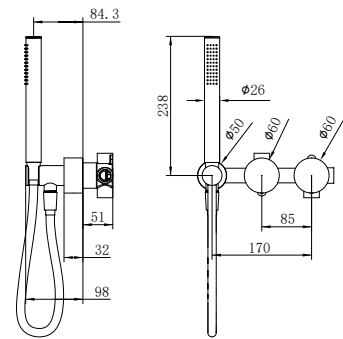

NR271903dBG

Kara Progressive Shower System Separate Plate Brushed Gold
Wels Rating: 7.5 L/Min, Not Star Rated