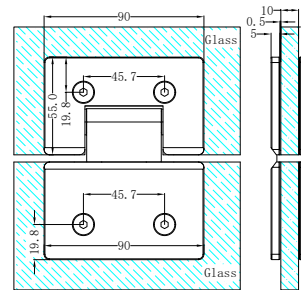

NRSH102aBG

180 Degree Glass to Glass Shower Hinge 10mm Glass Brushed Gold