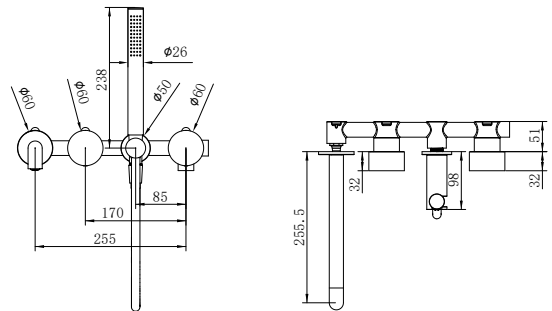

**NR271903b230MB**

Kara Progressive Shower System Separate Plate With Spout 230mm Matte Black  
Wels Rating: 7.5 L/Min, Not Star Rated

**NR271903b250MB**

Kara Progressive Shower System Separate Plate With Spout 250mm Matte Black  
Wels Rating: 7.5 L/Min, Not Star Rated