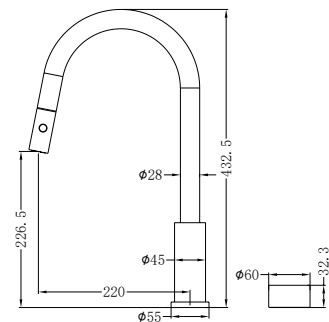

NR271908GM

Kara Progressive Pull Out Kitchen Set Gun Metal
Wels Rating: 6 Star, 4.5L/Min
Wels REG No. T41357