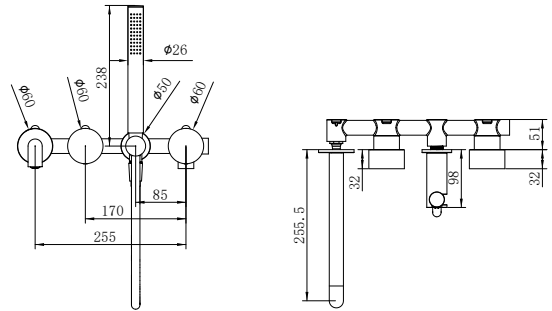

**NR271903b230BZ**

Kara Progressive Shower System Separate Plate With Spout 230mm Brushed Bronze  
Wels Rating: 7.5 L/Min, Not Star Rated

**NR271903b250BZ**

Kara Progressive Shower System Separate Plate With Spout 250mm Brushed Bronze  
Wels Rating: 7.5 L/Min, Not Star Rated