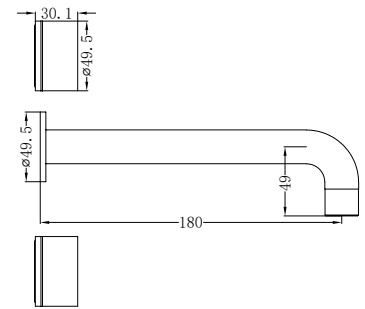

NR211707a180BG

Kara Wall Basin Set 180mm Brushed Gold
Wels Rating: 5 Star, 6L/Min
Wels REG No. T41689