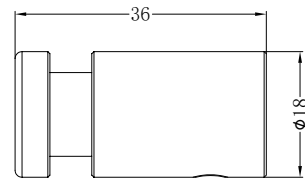

NR2382BN

Robe Hook Brushed Nickel