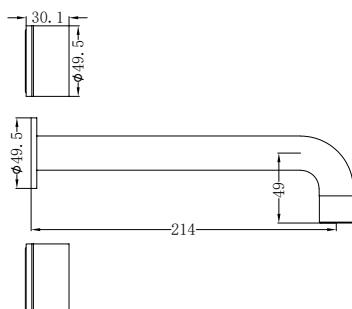

NR211707a217MB

Kara Wall Basin Set 215mm Matte Black
Wels Rating: 5 Star, 6L/Min
Wels REG No. T41690

NR211709MB

Kara Wall Top Assemblies Matte Black
Wels Rating: N/A