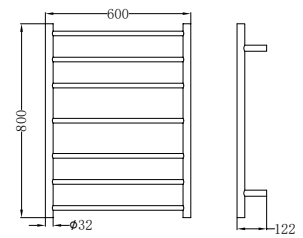

NR190001MB

Non-Heated Towel Ladder Matte Black