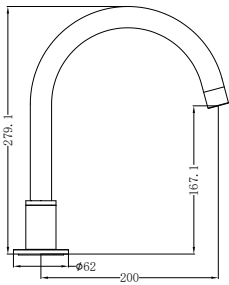

# Kara Collection

-  Chrome
-  Matte Black
-  Brushed Nickel
-  Brushed Gold
-  Gun Metal
-  Brushed Bronze

**NR211703bCH**

Kara Hob Mount Bath Spout Only G1/2  
 Female Inlet Chrome  
 Wels Rating: N/A

**NR211703CH**