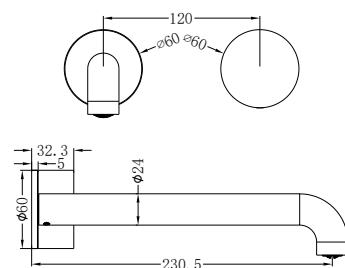

NR271907a230BZ

Kara Progressive Wall Basin/Bath Set 230mm Brushed Bronze
Wels Rating: 5 Star, 6L/Min
Wels REG No. T40551