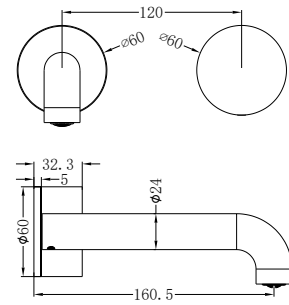

NR271907a160CH

Kara Progressive Wall Basin/Bath Set 160mm Chrome
Wels Rating: 5 Star, 6L/Min
Wels REG No. T40549