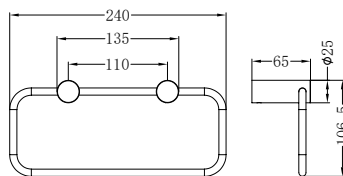

NR2380aGM

Towel Ring Gun Metal