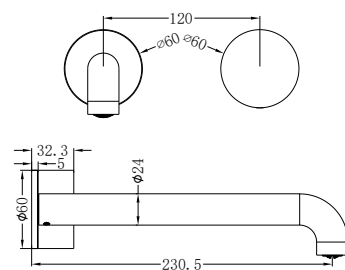

NR271907a230MB

Kara Progressive Wall Basin/Bath Set 230mm Matte Black
Wels Rating: 5 Star, 6L/Min
Wels REG No. T40551