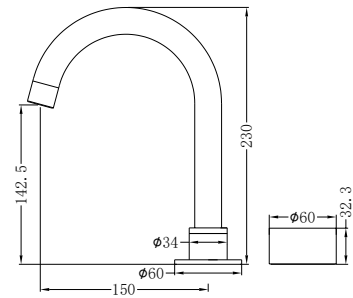

NR271901BN

Kara Progressive Basin Set Brushed Nickel
Wels Rating: 6 Star, 4.5L/Min
Wels REG No. T35958

NR271901aBN

Kara Progressive Tall Basin Set Brushed Nickel
Wels Rating: 5 Star, 6L/Min
Wels REG No. T35924