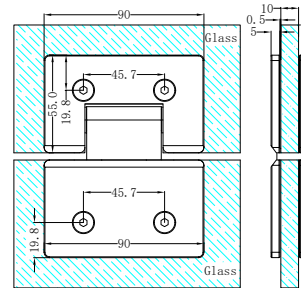

**NRSH101aGM**

90 Degree Glass To Wall Shower Hinge 10mm Glass Gun Metal

**NRSH102aGM**

180 Degree Glass to Glass Shower Hinge 10mm Glass Gun Metal

**NRSH201aGM**

Over-Panel Glass to Glass Fitting 10mm Glass Gun Metal