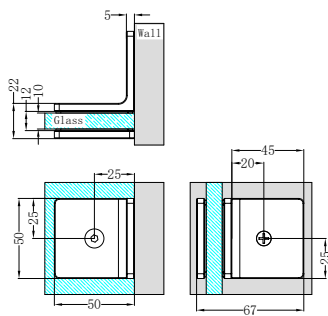

NRSH301aGM

Round Shower Knob Gun Metal