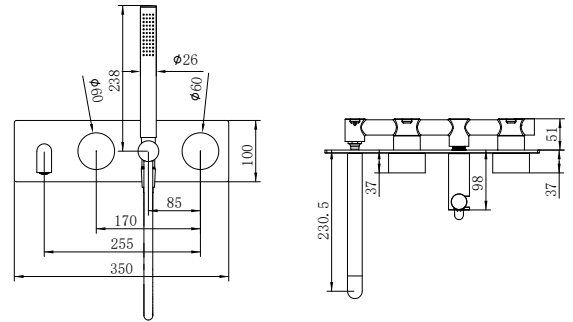

NR271903a230BN

Kara Progressive Shower System With Spout 230mm Brushed Nickel
Wels Rating: 7.5 L/Min, Not Star Rated