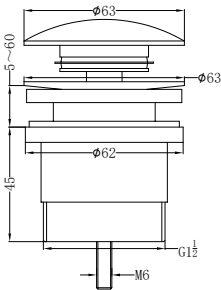

NRPL001BN

In Wall Toilet Push Plate Brushed Nickel

NR262109dBN

Washing Machine Tap Set Brushed Nickel

**NRA706BG**

Universal Pop Up Waste Brushed Gold

**NRFW003BG**

100mm Round Tile Insert Floor Waste  
50mm Outlet Brushed Gold