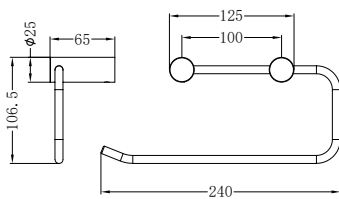

NR2380GM

Hand Towel Rail Gun Metal