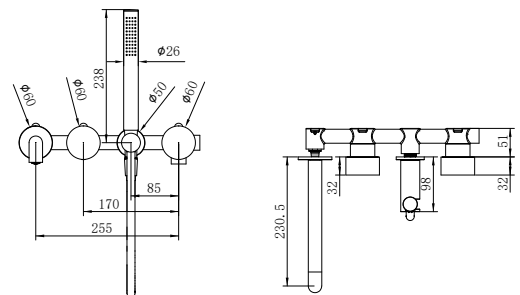

NR271903b230BZ

Kara Progressive Shower System Separate Plate With Spout 230mm Brushed Bronze
Wels Rating: 7.5 L/Min, Not Star Rated