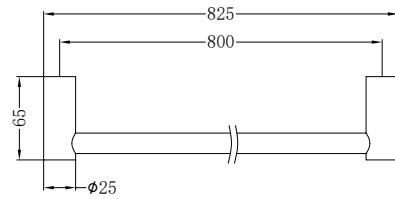

Single Towel Rail 600mm Matte Black

**NR2330MB**

Single Towel Rail 800mm Matte Black

**NR2324dMB**

Double Towel Rail 600mm Matte Black

**NR2330dMB**

Double Towel Rail 800mm Matte Black

**NR2387aMB**