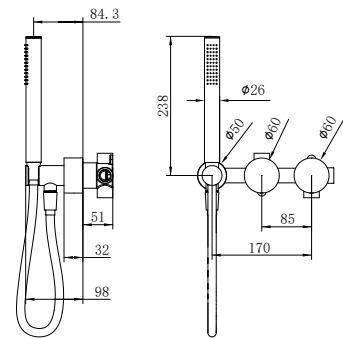

NR271903dBZ

Kara Progressive Shower System Separate Plate Brushed Bronze
Wels Rating: 7.5 L/Min, Not Star Rated