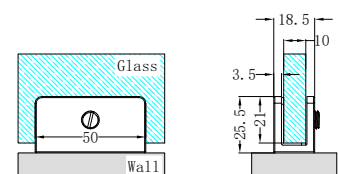

NRSH203aGM

Shower U Bracket 10mm Glass Gun Metal