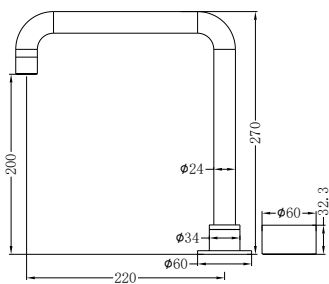

NR271901CH

Kara Progressive Basin Set Chrome
Wels Rating: 6 Star, 4.5L/Min
Wels REG No. T35958

NR271901aCH

Kara Progressive Tall Basin Set Chrome
Wels Rating: 5 Star, 6L/Min
Wels REG No. T35924

NR271908CH

Kara Progressive Pull Out Kitchen Set Chrome
Wels Rating: 6 Star, 4.5L/Min
Wels REG No. T41357