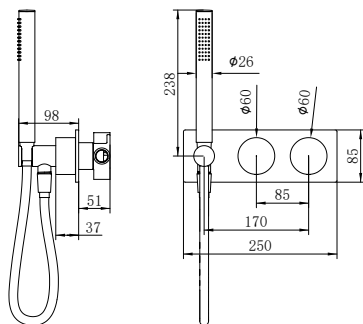

NR271903cBG

Kara Progressive Shower System Brushed Gold
Wels Rating: 7.5 L/Min, Not Star Rated