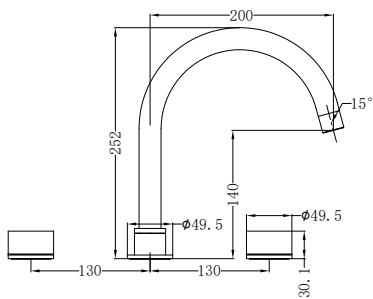

**NR211709BN**

Kara Wall Top Assemblies Brushed Nickel  
 Wels Rating: N/A

**NR211703bBG**

Kara Hob Mount Bath Spout Only G1/2  
 Female Inlet Brushed Gold  
 Wels Rating: N/A

**NR211703BG**

Kara Bath Set Brushed Gold  
 Wels Rating: N/A