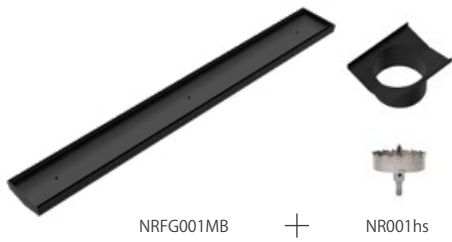

**NRFW003MB**

100mm Round Tile Insert Floor Waste  
50mm Outlet Matte Black

**NRFW004MB**

130mm Round Tile Insert Floor Waste  
80mm Outlet Matte Black

**NRFW005MB**

130mm Round Tile Insert Floor Waste  
100mm Outlet Matte Black