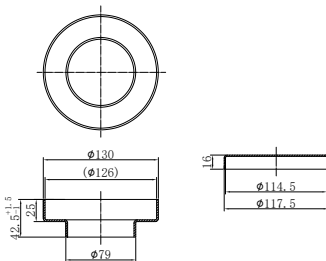

### NR262109dMB

Washing Machine Tap Set Matte Black

**NRA706BN**

Universal Pop Up Waste Brushed Nickel

**NRFW003BN**

100mm Round Tile Insert Floor Waste  
50mm Outlet Brushed Nickel

**NRFW004BN**

130mm Round Tile Insert Floor Waste  
80mm Outlet Brushed Nickel