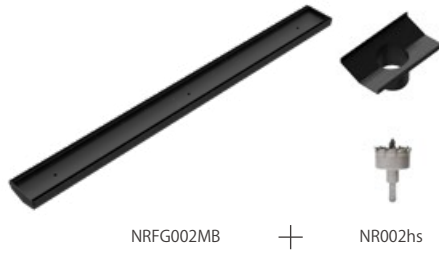

NRFG002MB + NR002hs