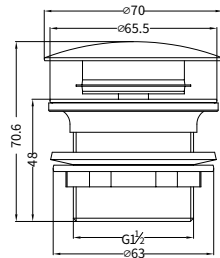

NRA707BN

40mm Bath Pop-Up Plug With Removable
Waste No Overflow Brushed Nickel