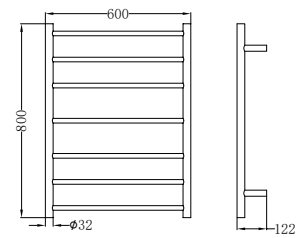

**NRFG001hsBZ**

Tile Insert V Channel Floor Grate 89mm Outlet With Hole Saw Brushed Bronze

**NRFG002hsBZ**

Tile Insert V Channel Floor Grate 50mm Outlet With Hole Saw Brushed Bronze

**NR190001BZ**

Non-Heated Towel Ladder Brushed Bronze