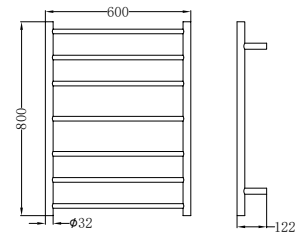

NR190001BG

Non-Heated Towel Ladder Brushed Gold

NR190002hBG

Heated Towel Ladder Brushed Gold