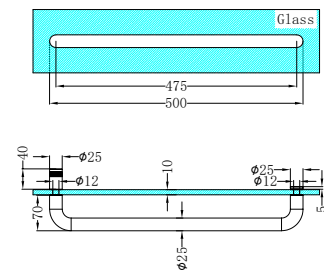

NRSH303aBN

Towel Bar 500mm Brushed Nickel