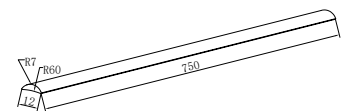

**NRSH302aBG**

Square Shower Knob Handle Brushed Gold

**NRSH301aBG**

Round Shower Knob Brushed Gold

**NRSH303aBG**

Towel Bar 500mm Brushed Gold

**NRSH401BG**

Half Round Water Seal Rail 750mm Brushed Gold