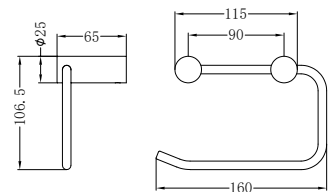

NR2386BG

Toilet Roll Holder Brushed Gold