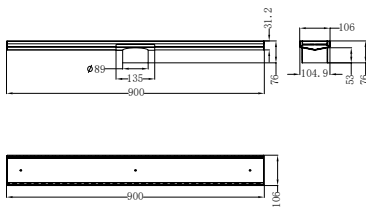

NRFG001hsBZ

Tile Insert V Channel Floor Grate 89mm Outlet With Hole Saw Brushed Bronze