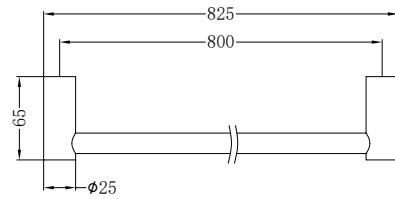

Towel Ring Brushed Gold

**NR2386BG**

Toilet Roll Holder Brushed Gold

**NR2324GM**

Single Towel Rail 600mm Gun Metal

**NR2330GM**

Single Towel Rail 800mm Gun Metal

**NR2324dGM**