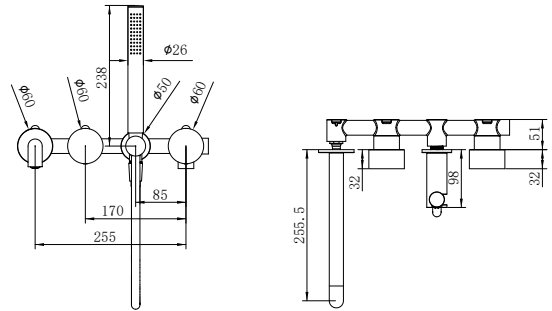

**NR271903b230BN**

Kara Progressive Shower System Separate Plate With Spout 230mm Brushed Nickel  
Wels Rating: 7.5 L/Min, Not Star Rated

**NR271903b250BN**

Kara Progressive Shower System Separate Plate With Spout 250mm Brushed Nickel  
Wels Rating: 7.5 L/Min, Not Star Rated