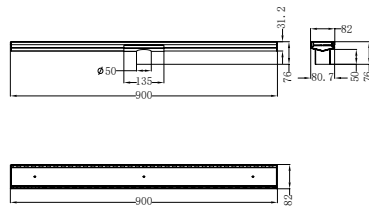

NRFG002hsMB

Tile Insert V Channel Floor Grate 50mm Outlet With Hole Saw Matte Black