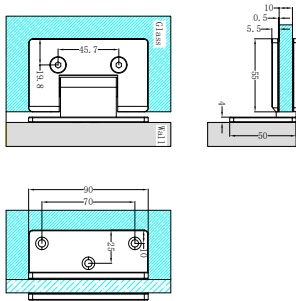

**NRSH303aBN**

Towel Bar 500mm Brushed Nickel

**NRSH101aBG**

90 Degree Glass To Wall Shower Hinge 10mm Glass Brushed Gold

**NRSH201aBG**

Over-Panel Glass to Glass Fitting 10mm Glass Brushed Gold

**NRSH102aBG**