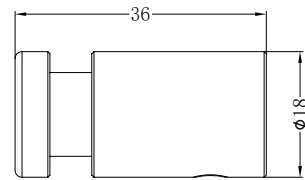

NR2382MB

Robe Hook Matte Black