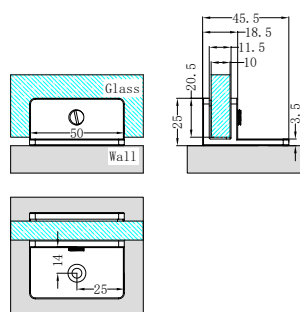

NRSH202aGM

Shower F Bracket 10mm Glass Gun Metal