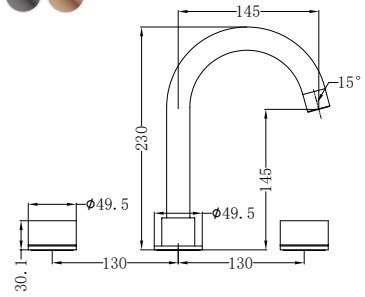

NR211701MB

Kara Basin Set Matte Black
Wels Rating: 5 Star, 6L/Min
Wels REG No. T30972