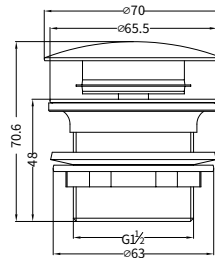

**NRFW003MB**

100mm Round Tile Insert Floor Waste  
50mm Outlet Matte Black

**NRFW004MB**

130mm Round Tile Insert Floor Waste  
80mm Outlet Matte Black

**NRFW005MB**

130mm Round Tile Insert Floor Waste  
100mm Outlet Matte Black