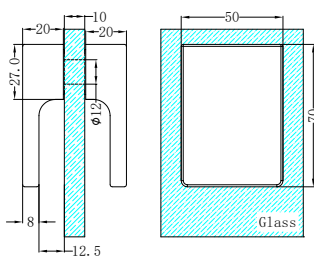

**NRSH203aBZ**

Shower U Bracket 10mm Glass Brushed Bronze

**NRSH204aBZ**

90 Degree Glass to Wall Bracket 10mm  
Glass Brushed Bronze

**NRSH302aBZ**

Square Shower Knob Handle  
Brushed Bronze

**NRSH301aBZ**

Round Shower Knob Brushed Bronze