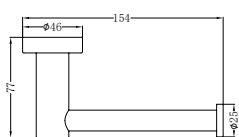

Toilet Roll Holder Brushed Bronze

NR1986dBZ