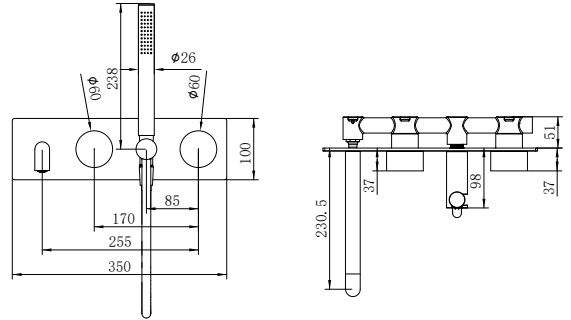

NR271903a230MB

Kara Progressive Shower System With Spout 230mm Matte Black
Wels Rating: 7.5 L/Min, Not Star Rated