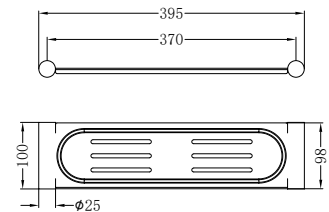

NR2387aBG

Metal Shower Shelf Brushed Gold