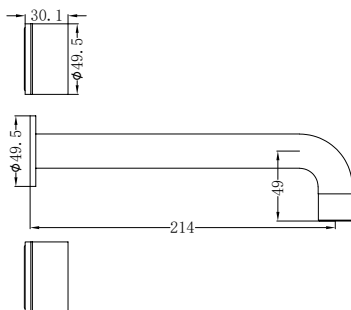

NR211707a217BG

Kara Wall Basin Set 215mm Brushed Gold
Wels Rating: 5 Star, 6L/Min
Wels REG No. T41690

NR211709BG

Kara Wall Top Assemblies Brushed Gold
Wels Rating: N/A