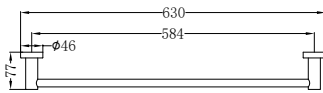

Single Towel Rail 600mm Brushed Bronze

**NR1924dBZ**

Double Towel Rail 600mm Brushed Bronze

**NR1930BZ**

Single Towel Rail 800mm Brushed Bronze

**NR1930dBZ**

Double Towel Rail 800mm Brushed Bronze

**NR1987aBZ**