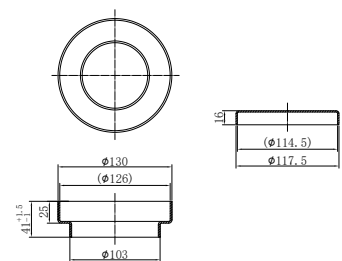

NRFW005BZ

130mm Round Tile Insert Floor Waste 100mm Outlet Brushed Bronze