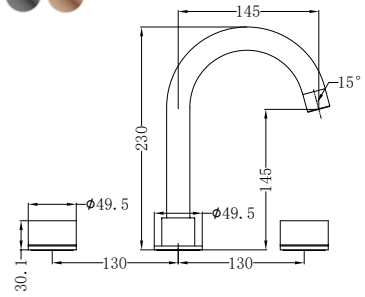

Kara Wall Top Assemblies Gun Metal  
 Wels Rating: N/A

**NR211703bBZ**

Kara Hob Mount Bath Spout Only G1/2  
 Female Inlet Brushed Bronze  
 Wels Rating: N/A

**NR211701BZ**

Kara Basin Set Brushed Bronze  
 Wels Rating: 5 Star, 6L/Min  
 Wels REG No. T30972