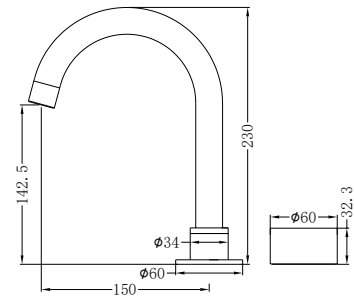

**NR271907a230BN**

Kara Progressive Wall Basin/Bath Set 230mm Brushed Nickel  
 Wels Rating: 5 Star, 6L/Min  
 Wels REG No. T40551

**NR271901BG**

Kara Progressive Basin Set Brushed Gold  
 Wels Rating: 6 Star, 4.5L/Min  
 Wels REG No. T35958