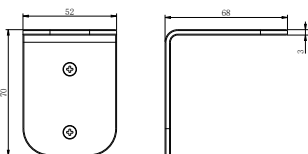

Soap Bottle Holder Brushed Bronze

NR1986BZ