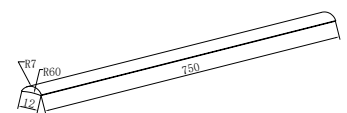

**NRSH302aGM**

Square Shower Knob Handle Gun Metal

**NRSH303aGM**

Towel Bar 500mm Gun Metal

**NRSH401GM**

Half Round Water Seal Rail 750mm Gun Metal

**NRSH101aBZ**

90 Degree Glass To Wall Shower Hinge 10mm Glass Brushed Bronze