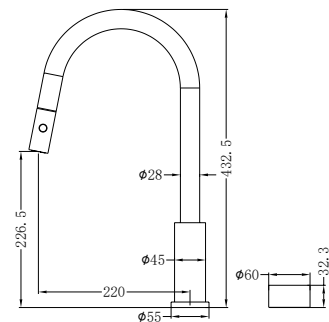

NR271908BZ

Kara Progressive Pull Out Kitchen Set Brushed Bronze
Wels Rating: 6 Star, 4.5L/Min
Wels REG No. T41357