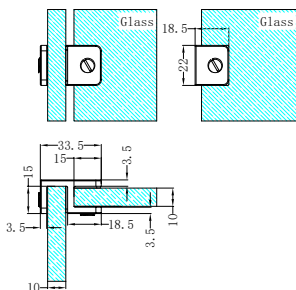

NRSH201aBN

Over-Panel Glass to Glass Fitting 10mm Glass Brushed Nickel