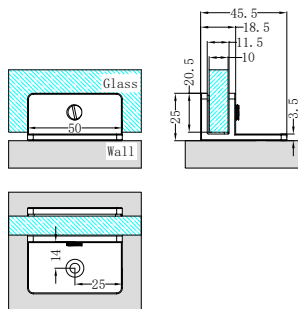

NRSH202aBG

Shower F Bracket 10mm Glass Brushed Gold