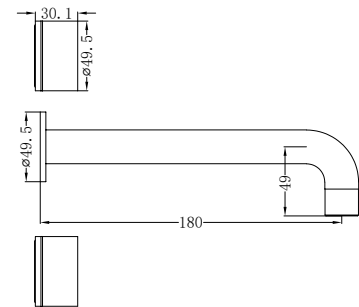

NR211707a180MB

Kara Wall Basin Set 180mm Matte Black
Wels Rating: 5 Star, 6L/Min
Wels REG No. T41689