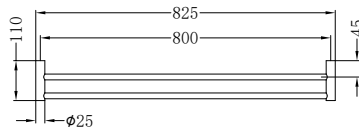

Single Towel Rail 600mm Brushed Gold

**NR2330BG**

Single Towel Rail 800mm Brushed Gold

**NR2324dBG**

Double Towel Rail 600mm Brushed Gold

**NR2330dBG**

Double Towel Rail 800mm Brushed Gold

**NR2387aBG**