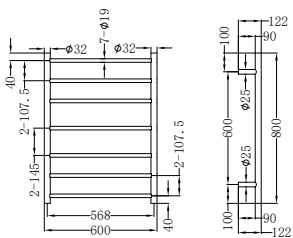

NRV900hBG

Heated Vertical Towel Rail Brushed Gold