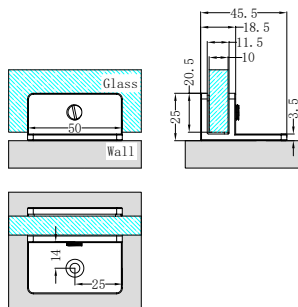

**NRSH201aBN**

Over-Panel Glass to Glass Fitting 10mm Glass Brushed Nickel

**NRSH102aBN**

180 Degree Glass to Glass Shower Hinge 10mm Glass Brushed Nickel

**NRSH202aBN**

Shower F Bracket 10mm Glass Brushed Nickel