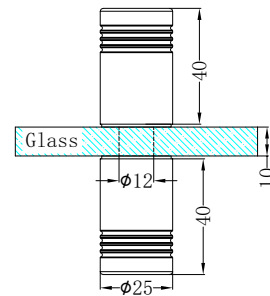

NRSH301aCH

Round Shower Knob Chrome