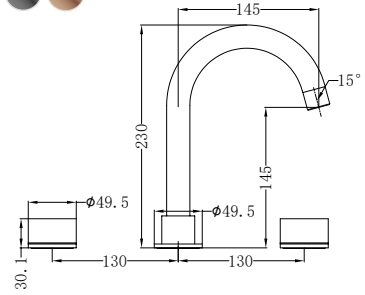

NR211701GM

Kara Basin Set Gun Metal
Wels Rating: 5 Star, 6L/Min
Wels REG No. T30972