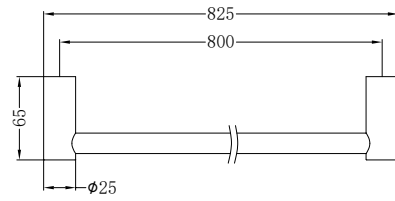

Single Towel Rail 600mm Brushed Gold

**NR2330BG**

Single Towel Rail 800mm Brushed Gold

**NR2324dBG**

Double Towel Rail 600mm Brushed Gold

**NR2330dBG**

Double Towel Rail 800mm Brushed Gold

**NR2387aBG**