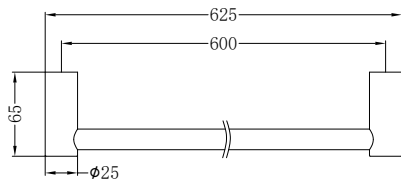

NR2324CH

Single Towel Rail 600mm Chrome