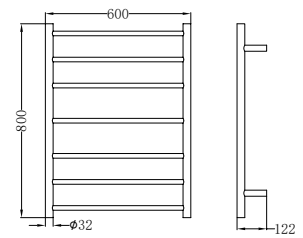

**NRFG001hsBN**

Tile Insert V Channel Floor Grate 89mm Outlet With Hole Saw Brushed Nickel

**NRFG002hsBN**

Tile Insert V Channel Floor Grate 50mm Outlet With Hole Saw Brushed Nickel

Non-Heated Towel Ladder Brushed Nickel