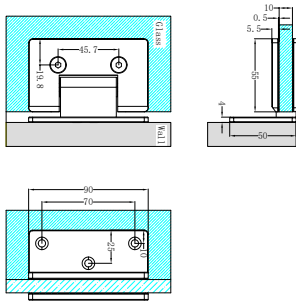

**NRSH302aMB**

Square Shower Knob Handle Matte Black

**NRSH301aMB**

Round Shower Knob Matte Black

**NRSH303aMB**

Towel Bar 500mm Matte Black

**NRSH101aBN**

90 Degree Glass To Wall Shower Hinge 10mm Glass Brushed Nickel