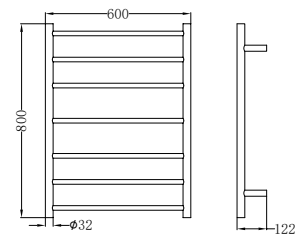

NR190001GM

Non-Heated Towel Ladder Gun Metal

NR190002hGM

Heated Towel Ladder Gun Metal