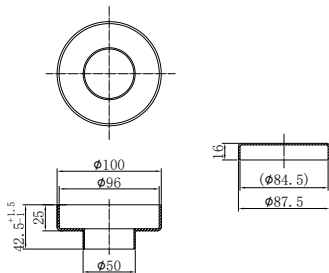

### NR262109dMB

Washing Machine Tap Set Matte Black

**NRA706BN**

Universal Pop Up Waste Brushed Nickel

**NRFW003BN**

100mm Round Tile Insert Floor Waste  
50mm Outlet Brushed Nickel

**NRFW004BN**

130mm Round Tile Insert Floor Waste  
80mm Outlet Brushed Nickel