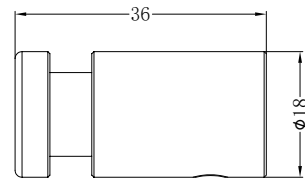

NR2382GM

Robe Hook Gun Metal