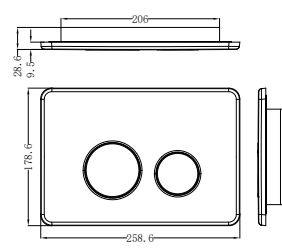

**NR190002hBZ**

Heated Towel Ladder Brushed Bronze

**NRV900hBZ**

Heated Vertical Towel Rail Brushed Bronze

**NRPL001BZ**

In Wall Toilet Push Plate Brushed Bronze

**NR262109dBZ**

Washing Machine Tap Set Brushed Bronze