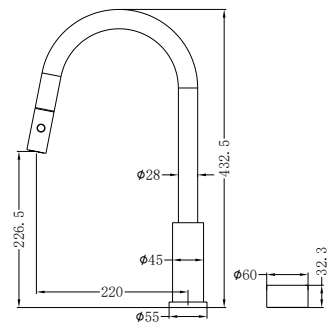

NR271908MB

Kara Progressive Pull Out Kitchen Set Matte Black
Wels Rating: 6 Star, 4.5L/Min
Wels REG No. T41357