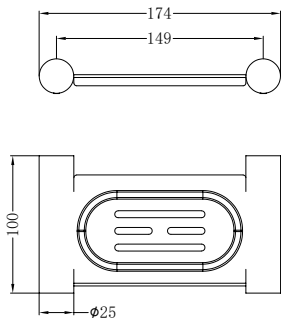

NR2381MB

Soap Dish Holder Matte Black