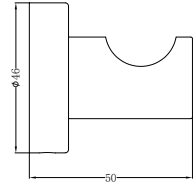

Robe Hook Brushed Bronze

NR1985BZ