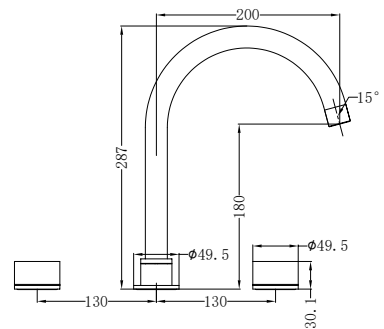

NR211707CH

Kara Kitchen Set Chrome
Wels Rating: 5 Star, 6L/Min
Wels REG No. T30973