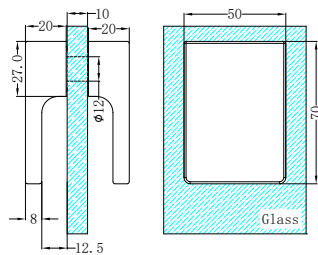

**NRSH202aCH**

Shower F Bracket 10mm Glass Chrome

**NRSH203aCH**

Shower U Bracket 10mm Glass Chrome

**NRSH204aCH**

90 Degree Glass to Wall Bracket 10mm Glass Chrome

**NRSH302aCH**

Square Shower Knob Handle Chrome