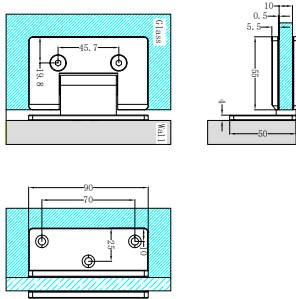

**NRSH301aCH**

Round Shower Knob Chrome

**NRSH303aCH**

Towel Bar 500mm Chrome

**NRSH101aMB**

90 Degree Glass To Wall Shower Hinge 10mm Glass Matte Black

**NRSH201aMB**

Over-Panel Glass to Glass Fitting 10mm Glass Matte Black