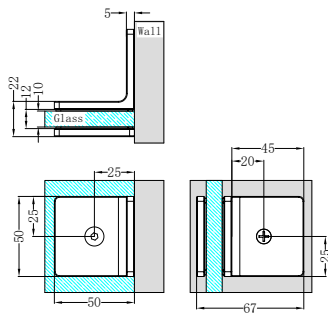

**NRSH102aMB**

180 Degree Glass to Glass Shower Hinge 10mm Glass Matte Black

**NRSH202aMB**

Shower F Bracket 10mm Glass Matte Black

**NRSH203aMB**

Shower U Bracket 10mm Glass Matte Black

**NRSH204aMB**

90 Degree Glass to Wall Bracket 10mm Glass Matte Black