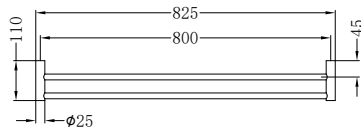

NR2330dBN

Double Towel Rail 800mm Brushed Nickel