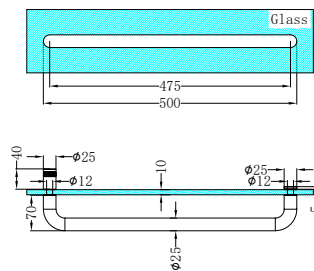

NRSH303aBG

Towel Bar 500mm Brushed Gold