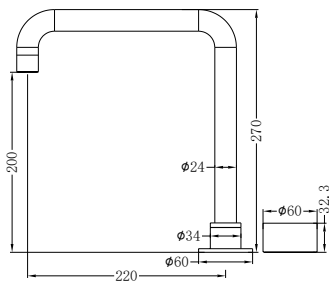

## Tall Basin Set

Pull Out Kitchen Set

**NR271901GM**

Kara Progressive Basin Set Gun Metal  
 Wels Rating: 6 Star, 4.5L/Min  
 Wels REG No. T35958

**NR271901aGM**

Kara Progressive Tall Basin Set Gun Metal  
 Wels Rating: 5 Star, 6L/Min  
 Wels REG No. T35924