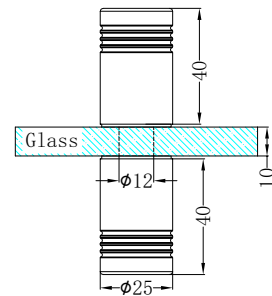

NRSH301aBG

Round Shower Knob Brushed Gold