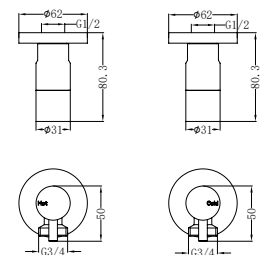

**NR190002hGM**

Heated Towel Ladder Gun Metal

**NRV900hGM**

Heated Vertical Towel Rail Gun Metal

**NRPL001GM**

In Wall Toilet Push Plate Gun Metal

**NR262109dGM**

Washing Machine Tap Set Gun Metal