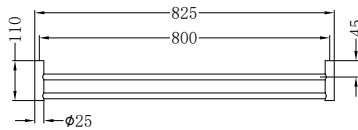

NR2330dCH

Double Towel Rail 800mm Chrome