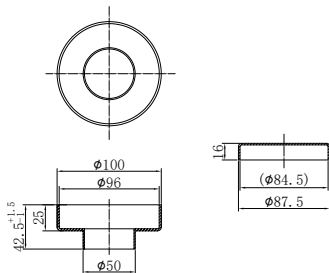

**NRFW004BG**

130mm Round Tile Insert Floor Waste  
80mm Outlet Brushed Gold

**NRA707BG**

40mm Bath Pop-Up Plug With Removable  
Waste No Overflow Brushed Gold

**NRFW005BG**

130mm Round Tile Insert Floor Waste  
100mm Outlet Brushed Gold