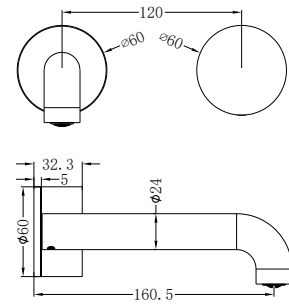

NR271907a160BZ

Kara Progressive Wall Basin/Bath Set 160mm Brushed Bronze
Wels Rating: 5 Star, 6L/Min
Wels REG No. T40549