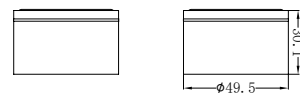

NR211709CH

Kara Wall Top Assemblies Chrome
Wels Rating: N/A