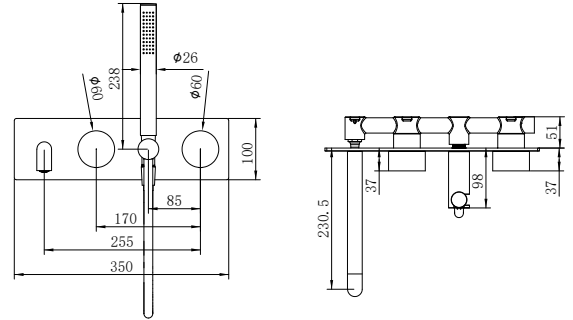

NR271903a230BG

Kara Progressive Shower System With Spout 230mm Brushed Gold
Wels Rating: 7.5 L/Min, Not Star Rated