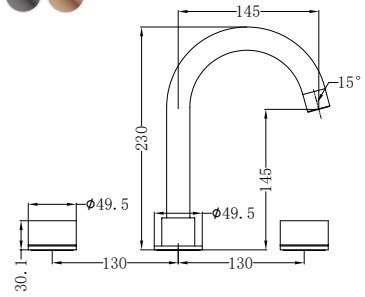

NR211701CH

Kara Basin Set Chrome
Wels Rating: 5 Star, 6L/Min
Wels REG No. T30972