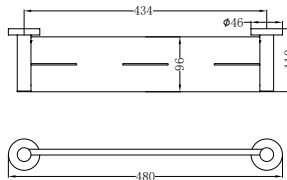

NR1987aBZ

Metal Shower Shelf Brushed Bronze