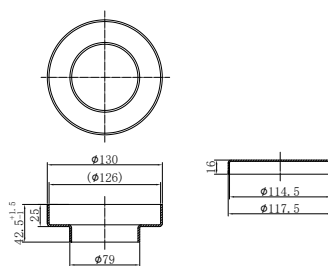

NRFW004CH

130mm Round Tile Insert Floor Waste 80mm Outlet Chrome