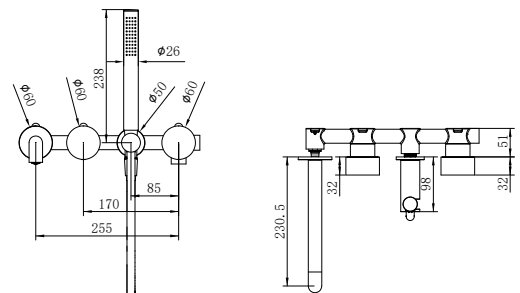

NR271903b230BN

Kara Progressive Shower System Separate Plate With Spout 230mm Brushed Nickel
Wels Rating: 7.5 L/Min, Not Star Rated