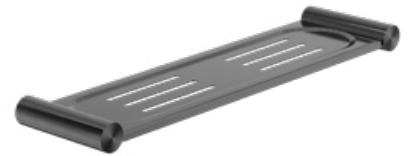

NR2330dGM

Double Towel Rail 800mm Gun Metal