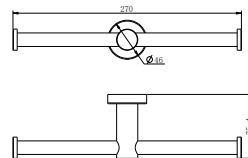

Double Toilet Roll Holder Brushed Bronze

NR1988BZ