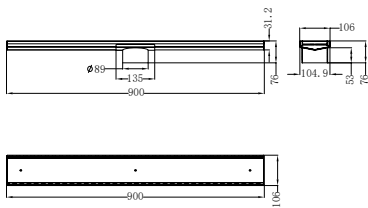

NRFG001hsBN

Tile Insert V Channel Floor Grate 89mm Outlet With Hole Saw Brushed Nickel