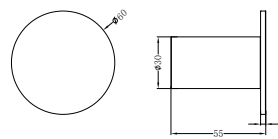

Robe Hook II Brushed Bronze