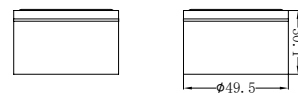

NR211709BZ

Kara Wall Top Assemblies Brushed Bronze
Wels Rating: N/A