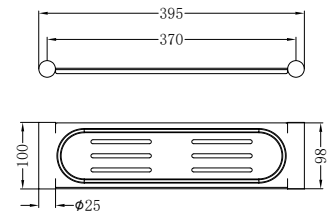

Double Towel Rail 600mm Brushed Nickel

**NR2330dBN**

Double Towel Rail 800mm Brushed Nickel

**NR2387aBN**

Metal Shower Shelf Brushed Nickel

**NR2381BN**

Soap Dish Holder Brushed Nickel

**NR2382BN**