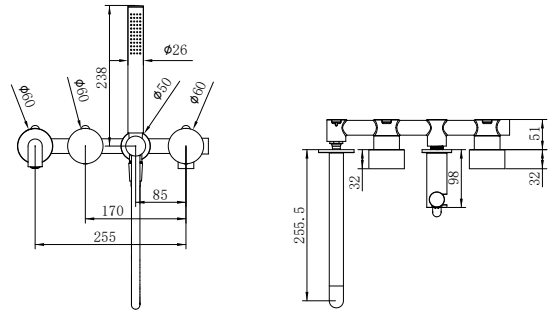

**NR271903b230CH**

Kara Progressive Shower System Separate Plate With Spout 230mm Chrome  
Wels Rating: 7.5 L/Min, Not Star Rated

**NR271903b250CH**

Kara Progressive Shower System Separate Plate With Spout 250mm Chrome  
Wels Rating: 7.5 L/Min, Not Star Rated