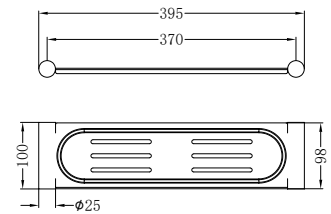

Double Towel Rail 600mm Chrome

**NR2330dCH**

Double Towel Rail 800mm Chrome

**NR2387aCH**

Metal Shower Shelf Chrome

**NR2381CH**

Soap Dish Holder Chrome

**NR2382CH**