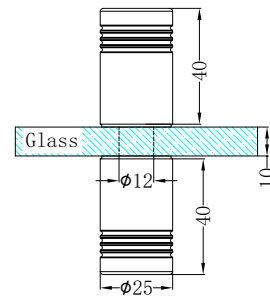

NRSH301aGM

Round Shower Knob Gun Metal