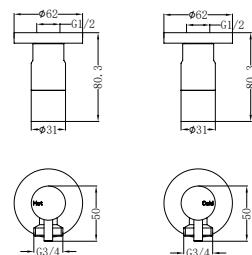

NR262109dCH

Washing Machine Tap Set Chrome