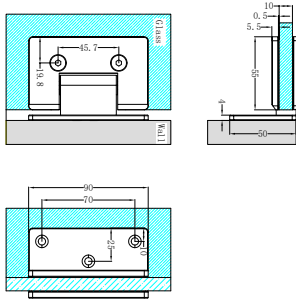

## Glass Hardware

**NRSH101aCH**

90 Degree Glass To Wall Shower Hinge 10mm Glass Chrome

**NRSH201aCH**

Over-Panel Glass to Glass Fitting 10mm Glass Chrome

**NRSH102aCH**

180 Degree Glass to Glass Shower Hinge 10mm Glass Chrome