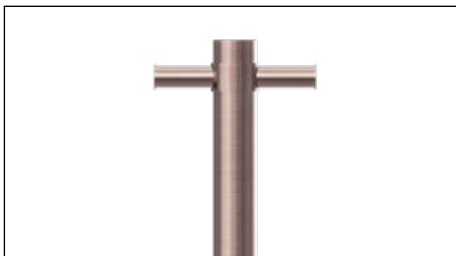

Others Accessories

- Chrome
- Matte Black
- Brushed Nickel
- Brushed Gold
- Gun Metal
- Brushed Bronze