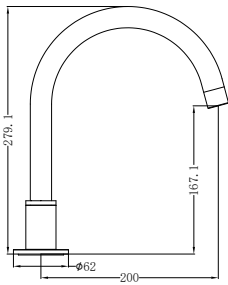

**NR211709CH**

Kara Wall Top Assemblies Chrome  
 Wels Rating: N/A

**NR211703bMB**

Kara Hob Mount Bath Spout Only G1/2  
 Female Inlet Matte Black  
 Wels Rating: N/A

**NR211703MB**

Kara Bath Set Matte Black  
 Wels Rating: N/A