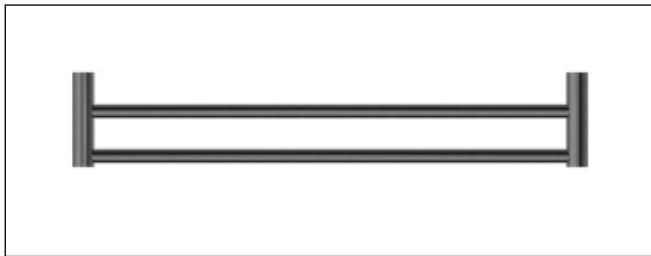

Bathroom Accessories

- Chrome
- Matte Black
- Brushed Nickel
- Brushed Gold
- Gun Metal
- Brushed Bronze