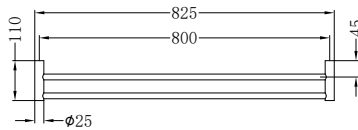

NR2330dGM

Double Towel Rail 800mm Gun Metal