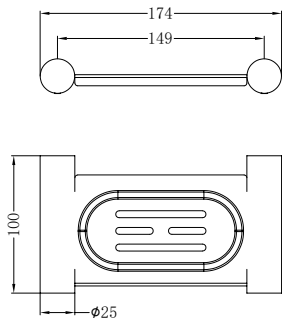

Double Towel Rail 600mm Gun Metal

**NR2330dGM**

Double Towel Rail 800mm Gun Metal

**NR2387aGM**

Metal Shower Shelf Gun Metal

**NR2381GM**

Soap Dish Holder Gun Metal

**NR2382GM**