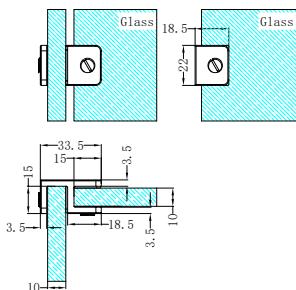

## Glass Hardware

**NRSH101aCH**

90 Degree Glass To Wall Shower Hinge 10mm Glass Chrome

**NRSH201aCH**

Over-Panel Glass to Glass Fitting 10mm Glass Chrome

**NRSH102aCH**

180 Degree Glass to Glass Shower Hinge 10mm Glass Chrome