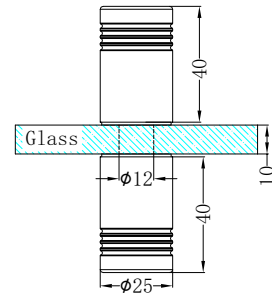

**NRSH203aBN**

Shower U Bracket 10mm Glass Brushed Nickel

**NRSH204aBN**

90 Degree Glass to Wall Bracket 10mm Glass Brushed Nickel

**NRSH302aBN**

Square Shower Knob Handle Brushed Nickel

**NRSH301aBN**

Round Shower Knob Brushed Nickel