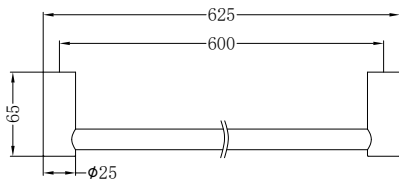

NR2324BG

Single Towel Rail 600mm Brushed Gold