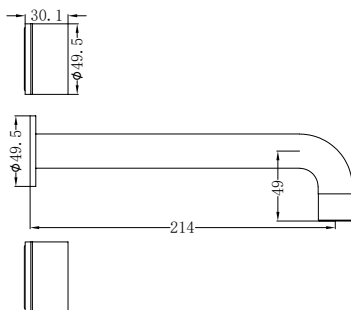

NR211707a217BN

Kara Wall Basin Set 215mm Brushed Nickel
Wels Rating: 5 Star, 6L/Min
Wels REG No. T41690

NR211709BN

Kara Wall Top Assemblies Brushed Nickel
Wels Rating: N/A