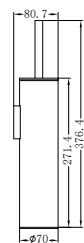

Toilet Brush Holder Brushed Bronze