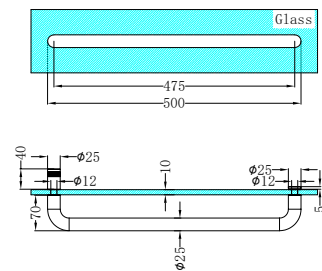

NRSH303aCH

Towel Bar 500mm Chrome