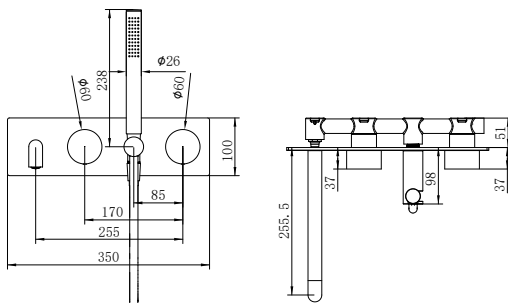

NR271903a250BZ

Kara Progressive Shower System With Spout 250mm Brushed Bronze
Wels Rating: 7.5 L/Min, Not Star Rated