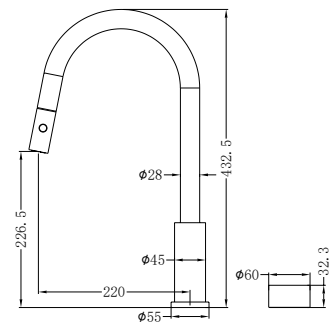

NR271908CH

Kara Progressive Pull Out Kitchen Set Chrome
Wels Rating: 6 Star, 4.5L/Min
Wels REG No. T41357