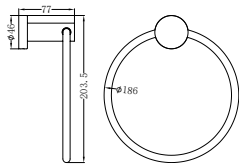

Hand Towel Rail Brushed Bronze

Hand Towel Ring Brushed Bronze

Robe Hook II Brushed Bronze

Robe Hook Brushed Bronze

NR1985BZ

Soap Bottle Holder Brushed Bronze

NR1986BZ

Toilet Roll Holder Brushed Bronze

NR1986dBZ

Double Toilet Roll Holder Brushed Bronze

NR1988BZ

Toilet Brush Holder Brushed Bronze