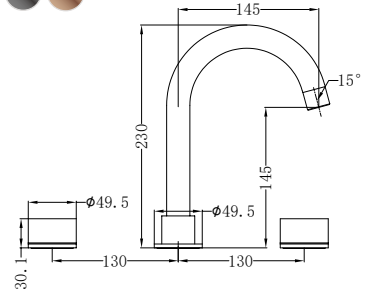

NR211701BN

Kara Basin Set Brushed Nickel
Wels Rating: 5 Star, 6L/Min
Wels REG No. T30972