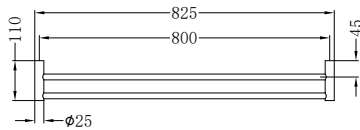

Single Towel Rail 600mm Matte Black

**NR2330MB**

Single Towel Rail 800mm Matte Black

**NR2324dMB**

Double Towel Rail 600mm Matte Black

**NR2330dMB**

Double Towel Rail 800mm Matte Black

**NR2387aMB**