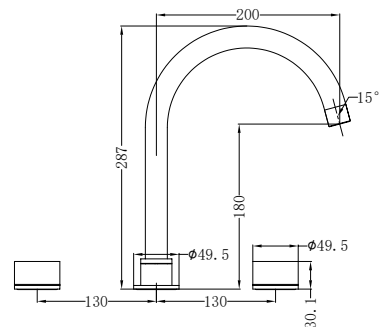

NR211707BZ

Kara Kitchen Set Brushed Bronze
Wels Rating: 5 Star, 6L/Min
Wels REG No. T30973