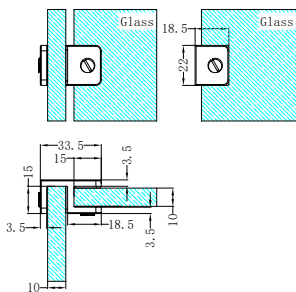

NRSH201aBZ

Over-Panel Glass to Glass Fitting 10mm Glass Brushed Bronze