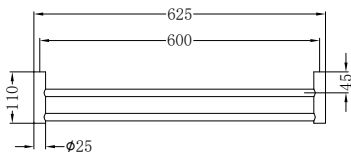

NR2324dBN

Double Towel Rail 600mm Brushed Nickel