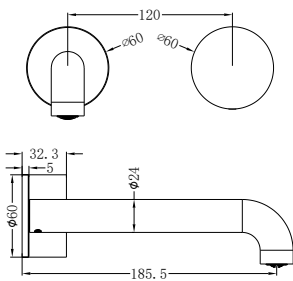

NR271907a185BZ

Kara Progressive Wall Basin/Bath Set 185mm Brushed Bronze
Wels Rating: 5 Star, 6L/Min
Wels REG No. T40550