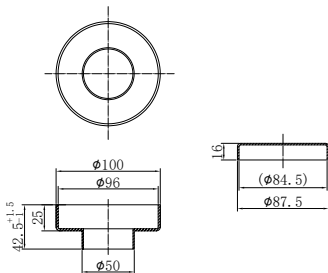

**NRA706BZ**

Universal Pop Up Waste Brushed Bronze

**NRA707BZ**

40mm Bath Pop-Up Plug With Removable Waste No Overflow Brushed Bronze

**NRFW003BZ**

100mm Round Tile Insert Floor Waste 50mm Outlet Brushed Bronze