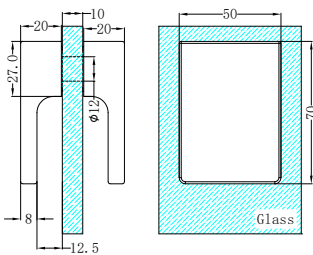

NRSH302aBG

Square Shower Knob Handle Brushed Gold