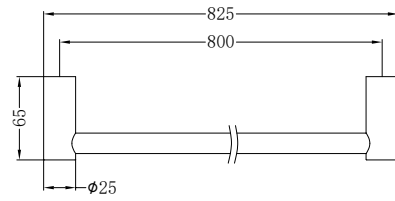

NR2330CH

Single Towel Rail 800mm Chrome