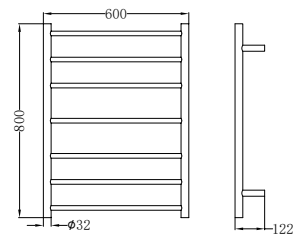

NR190001CH

Non-Heated Towel Ladder Chrome