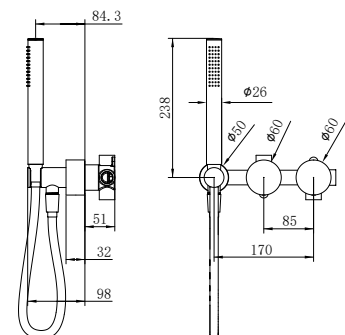

NR271903dGM

Kara Progressive Shower System Separate Plate Gun Metal
Wels Rating: 7.5 L/Min, Not Star Rated