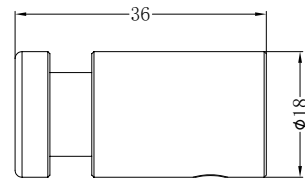

NR2382CH

Robe Hook Chrome