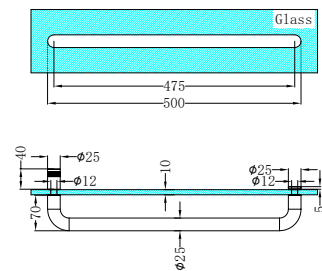

**NRSH302aMB**

Square Shower Knob Handle Matte Black

**NRSH301aMB**

Round Shower Knob Matte Black

**NRSH303aMB**

Towel Bar 500mm Matte Black

**NRSH101aBN**

90 Degree Glass To Wall Shower Hinge 10mm Glass Brushed Nickel