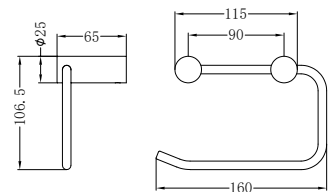

NR2386CH

Toilet Roll Holder Chrome