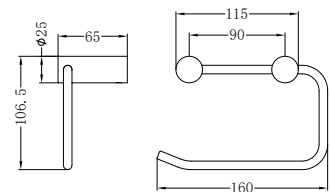

NR2386GM

Toilet Roll Holder Gun Metal