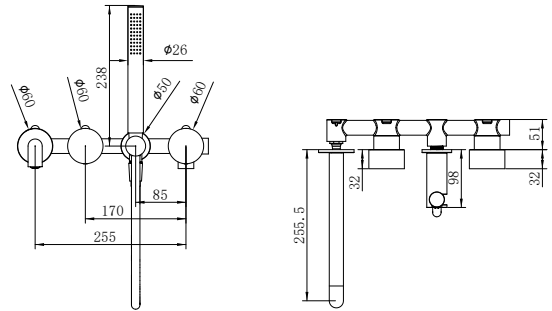

**NR271903b230BG**

Kara Progressive Shower System Separate Plate With Spout 230mm Brushed Gold  
Wels Rating: 7.5 L/Min, Not Star Rated

**NR271903b250BG**

Kara Progressive Shower System Separate Plate With Spout 250mm Brushed Gold  
Wels Rating: 7.5 L/Min, Not Star Rated