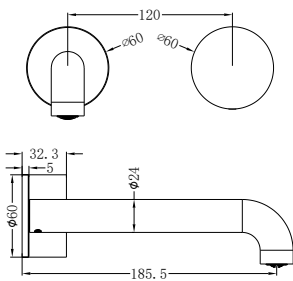

NR271907a185MB

Kara Progressive Wall Basin/Bath Set 185mm Matte Black
Wels Rating: 5 Star, 6L/Min
Wels REG No. T40550