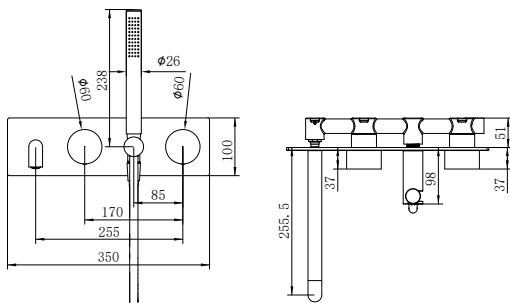

Kara Progressive Shower System  
Separate Plate With Spout

**NR271903a230BG**

Kara Progressive Shower System With Spout 230mm Brushed Gold  
Wels Rating: 7.5 L/Min, Not Star Rated

**NR271903a250BG**

Kara Progressive Shower System With Spout 250mm Brushed Gold  
Wels Rating: 7.5 L/Min, Not Star Rated