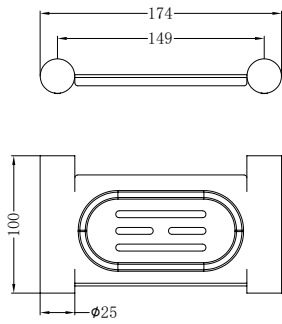

Double Towel Rail 600mm Brushed Nickel

**NR2330dBN**

Double Towel Rail 800mm Brushed Nickel

**NR2387aBN**

Metal Shower Shelf Brushed Nickel

**NR2381BN**

Soap Dish Holder Brushed Nickel

**NR2382BN**