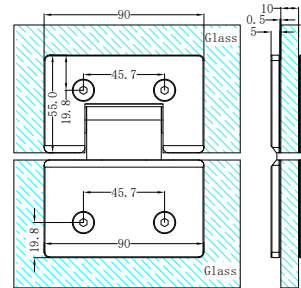

NRSH102aBZ

180 Degree Glass to Glass Shower Hinge 10mm Glass Brushed Bronze