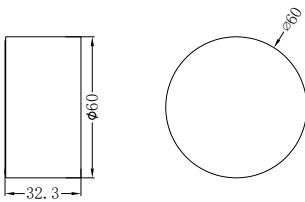

NR271909CH

Kara Progressive Shower Mixer
Chrome
Wels Rating: N/A