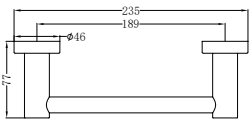

Hand Towel Rail Brushed Bronze

NR1980BZ

Hand Towel Ring Brushed Bronze