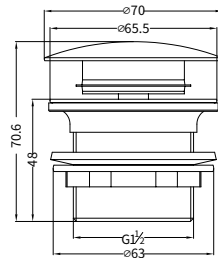

NRA707GM

40mm Bath Pop-Up Plug With Removable Waste No Overflow Gun Metal