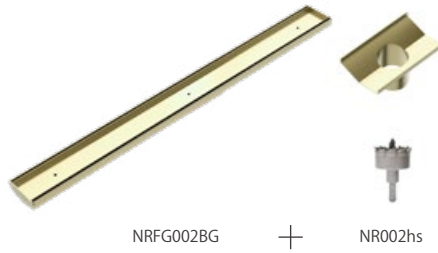

NRFG002BG

NR002hs