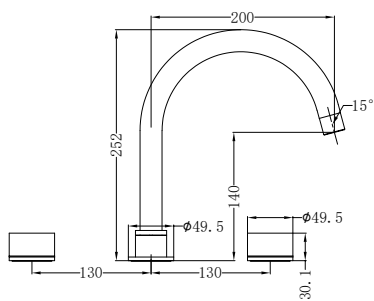

**NR211709CH**

Kara Wall Top Assemblies Chrome  
 Wels Rating: N/A

**NR211703bMB**

Kara Hob Mount Bath Spout Only G1/2  
 Female Inlet Matte Black  
 Wels Rating: N/A

**NR211703MB**

Kara Bath Set Matte Black  
 Wels Rating: N/A