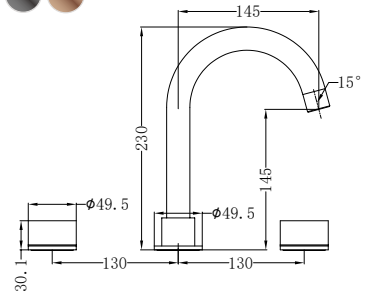

NR211701BG

Kara Basin Set Brushed Gold
Wels Rating: 5 Star, 6L/Min
Wels REG No. T30972