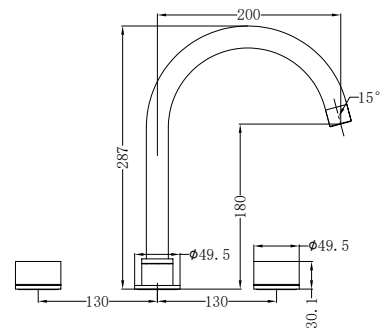

NR211707BG

Kara Kitchen Set Brushed Gold
Wels Rating: 5 Star, 6L/Min
Wels REG No. T30973