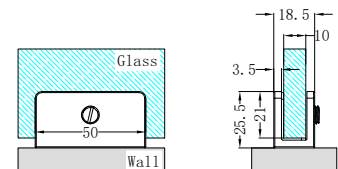

NRSH203aCH

Shower U Bracket 10mm Glass Chrome