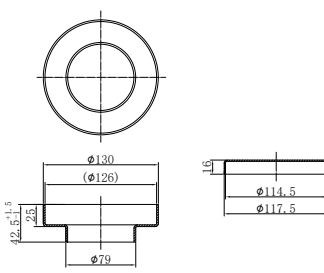

NRFW004GM

130mm Round Tile Insert Floor Waste 80mm Outlet Gun Metal