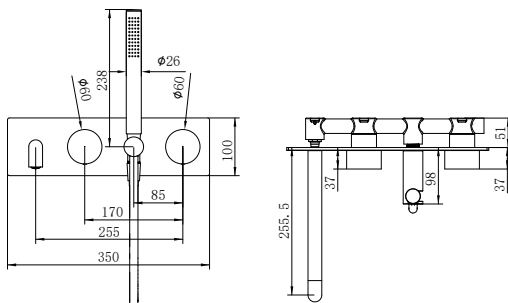

NR271903a250BN

Kara Progressive Shower System With Spout 250mm Brushed Nickel
Wels Rating: 7.5 L/Min, Not Star Rated