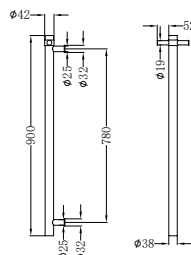

NRV900hBZ

Heated Vertical Towel Rail Brushed Bronze