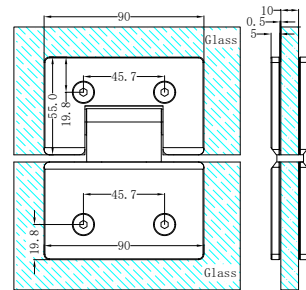

NRSH102aBN

180 Degree Glass to Glass Shower Hinge 10mm Glass Brushed Nickel