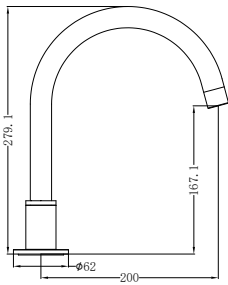

Kara Wall Top Assemblies Gun Metal  
 Wels Rating: N/A

**NR211703bBZ**

Kara Hob Mount Bath Spout Only G1/2  
 Female Inlet Brushed Bronze  
 Wels Rating: N/A

**NR211701BZ**

Kara Basin Set Brushed Bronze  
 Wels Rating: 5 Star, 6L/Min  
 Wels REG No. T30972