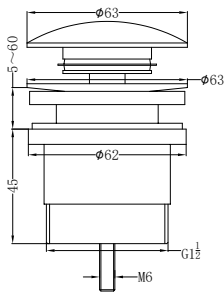

NRA706MB

Universal Pop Up Waste Matte Black