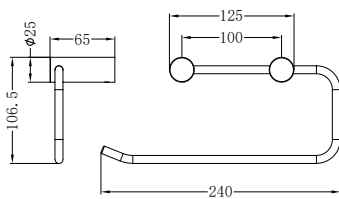

NR2380CH

Hand Towel Rail Chrome