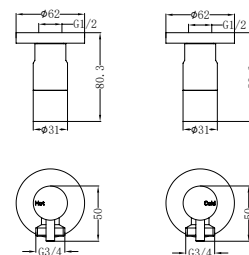

NR262109dMB

Washing Machine Tap Set Matte Black