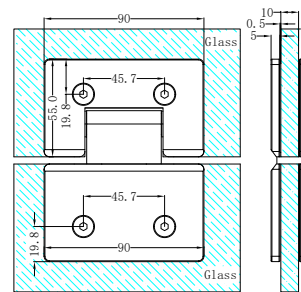

NRSH102aMB

180 Degree Glass to Glass Shower Hinge 10mm Glass Matte Black