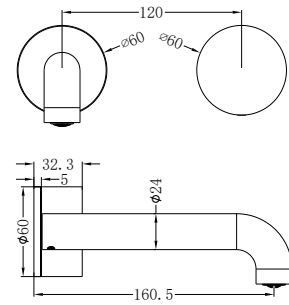

NR271907a160BG

Kara Progressive Wall Basin/Bath Set 160mm Brushed Gold
Wels Rating: 5 Star, 6L/Min
Wels REG No. T40549