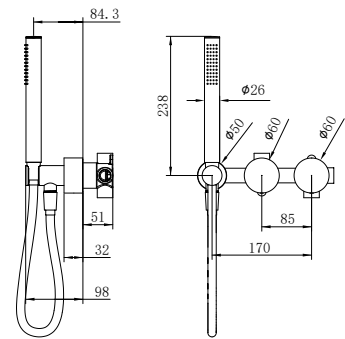

NR271903dBN

Kara Progressive Shower System Separate Plate Brushed Nickel
Wels Rating: 7.5 L/Min, Not Star Rated