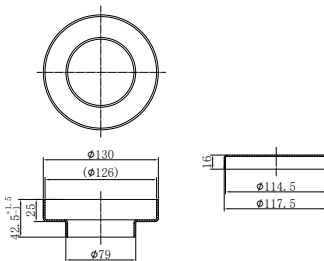

NRFW004BZ

130mm Round Tile Insert Floor Waste 80mm Outlet Brushed Bronze