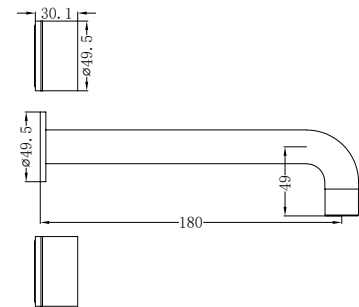

NR211707a180BN

Kara Wall Basin Set 180mm Brushed Nickel
Wels Rating: 5 Star, 6L/Min
Wels REG No. T41689