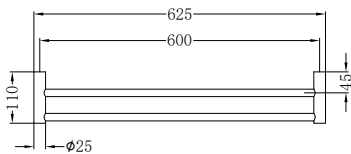

Single Towel Rail 600mm Matte Black

**NR2330MB**

Single Towel Rail 800mm Matte Black

**NR2324dMB**

Double Towel Rail 600mm Matte Black

**NR2330dMB**

Double Towel Rail 800mm Matte Black

**NR2387aMB**