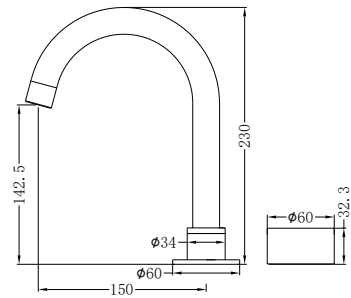

**NR271907a230CH**

Kara Progressive Wall Basin/Bath Set 230mm Chrome  
 Wels Rating: 5 Star, 6L/Min  
 Wels REG No. T40551

**NR271901MB**

Kara Progressive Basin Set Matte Black  
 Wels Rating: 6 Star, 4.5L/Min  
 Wels REG No. T35958