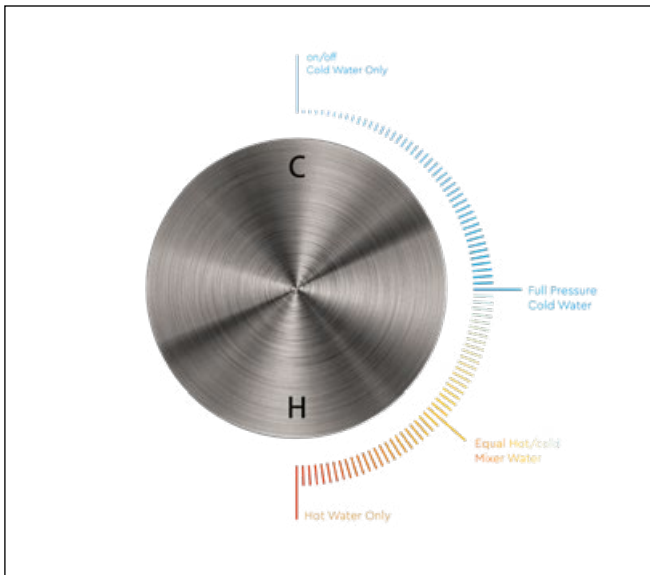

# Kara Progressive

-  Chrome
-  Matte Black
-  Brushed Nickel
-  Brushed Gold
-  Gun Metal
-  Brushed Bronze

**NR271901CH**

Kara Progressive Basin Set Chrome  
 Wels Rating: 6 Star, 4.5L/Min  
 Wels REG No. T35958