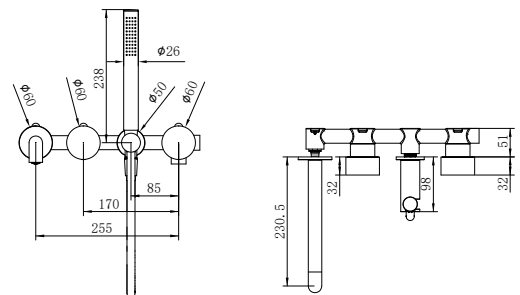

NR271903b230CH

Kara Progressive Shower System Separate Plate With Spout 230mm Chrome
Wels Rating: 7.5 L/Min, Not Star Rated