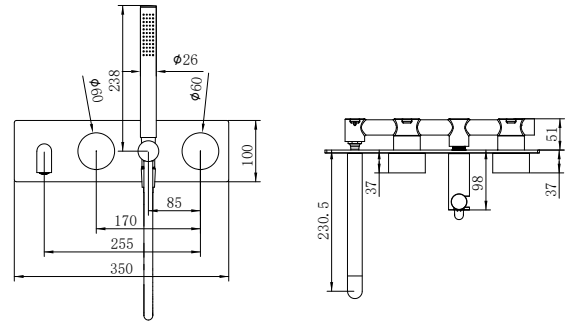

NR271903a230BZ

Kara Progressive Shower System With Spout 230mm Brushed Bronze
Wels Rating: 7.5 L/Min, Not Star Rated