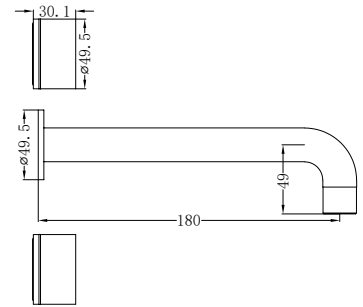

NR211707a180GM

Kara Wall Basin Set 180mm Gun Metal
Wels Rating: 5 Star, 6L/Min
Wels REG No. T41689