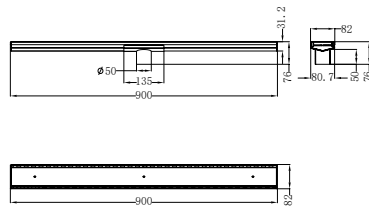

NRFG002hsBN

Tile Insert V Channel Floor Grate 50mm Outlet With Hole Saw Brushed Nickel