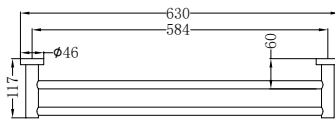

Single Towel Rail 600mm Brushed Bronze

**NR1924dBZ**

Double Towel Rail 600mm Brushed Bronze

**NR1930BZ**

Single Towel Rail 800mm Brushed Bronze

**NR1930dBZ**

Double Towel Rail 800mm Brushed Bronze

**NR1987aBZ**