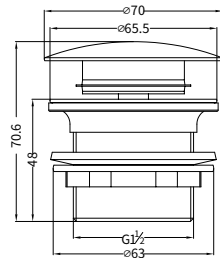

NRA707BG

40mm Bath Pop-Up Plug With Removable
Waste No Overflow Brushed Gold