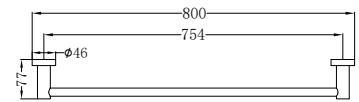

Single Towel Rail 600mm Brushed Bronze

**NR1924dBZ**

Double Towel Rail 600mm Brushed Bronze

**NR1930BZ**

Single Towel Rail 800mm Brushed Bronze

**NR1930dBZ**

Double Towel Rail 800mm Brushed Bronze

**NR1987aBZ**