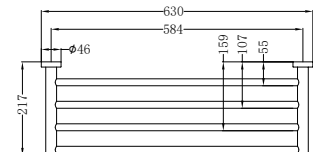

NR1989BZ

Towel Rack Brushed Bronze