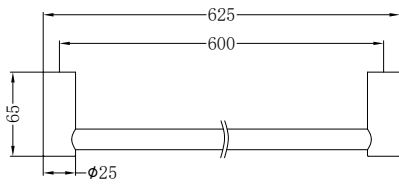

Single Towel Rail 600mm Matte Black

**NR2330MB**

Single Towel Rail 800mm Matte Black

**NR2324dMB**

Double Towel Rail 600mm Matte Black

**NR2330dMB**

Double Towel Rail 800mm Matte Black

**NR2387aMB**