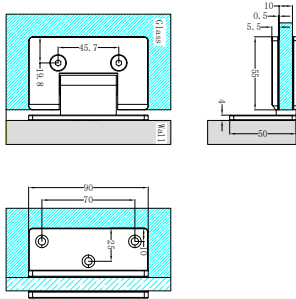

**NRSH101aGM**

90 Degree Glass To Wall Shower Hinge 10mm Glass Gun Metal

**NRSH102aGM**

180 Degree Glass to Glass Shower Hinge 10mm Glass Gun Metal

**NRSH201aGM**

Over-Panel Glass to Glass Fitting 10mm Glass Gun Metal