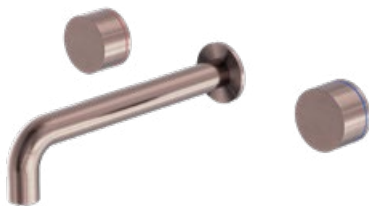

Kara Wall Top Assemblies Gun Metal  
 Wels Rating: N/A

**NR211703bBZ**

Kara Hob Mount Bath Spout Only G1/2  
 Female Inlet Brushed Bronze  
 Wels Rating: N/A

**NR211701BZ**

Kara Basin Set Brushed Bronze  
 Wels Rating: 5 Star, 6L/Min  
 Wels REG No. T30972

**NR211707BZ**

Kara Kitchen Set Brushed Bronze  
 Wels Rating: 5 Star, 6L/Min  
 Wels REG No. T30973

**NR211707a180BZ**

Kara Wall Basin Set 180mm Brushed Bronze  
 Wels Rating: 5 Star, 6L/Min  
 Wels REG No. T41689