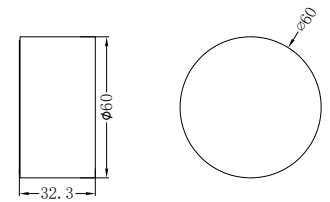

NR271909BN

Kara Progressive Shower Mixer
Brushed Nickel
Wels Rating: N/A