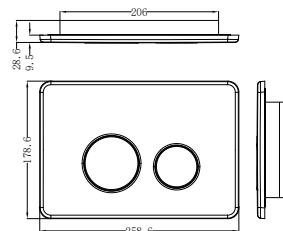

**NR190002hGM**

Heated Towel Ladder Gun Metal

**NRV900hGM**

Heated Vertical Towel Rail Gun Metal

**NRPL001GM**

In Wall Toilet Push Plate Gun Metal

**NR262109dGM**

Washing Machine Tap Set Gun Metal