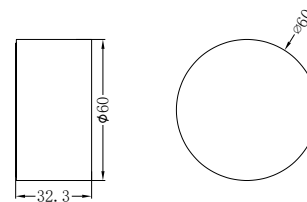

NR271909GM

Kara Progressive Shower Mixer
Gun Metal
Wels Rating: N/A