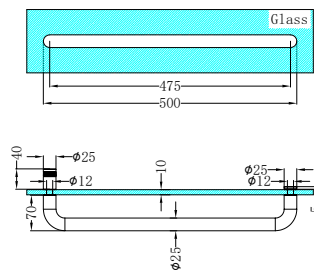

NRSH303aBZ

Towel Bar 500mm Brushed Bronze