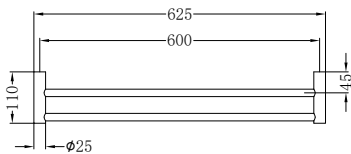

Single Towel Rail 600mm Brushed Gold

**NR2330BG**

Single Towel Rail 800mm Brushed Gold

**NR2324dBG**

Double Towel Rail 600mm Brushed Gold

**NR2330dBG**

Double Towel Rail 800mm Brushed Gold

**NR2387aBG**