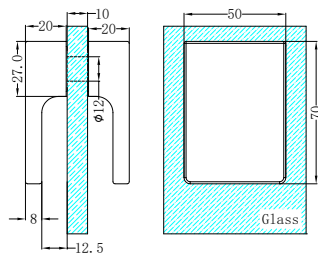

NRSH302aMB

Square Shower Knob Handle Matte Black