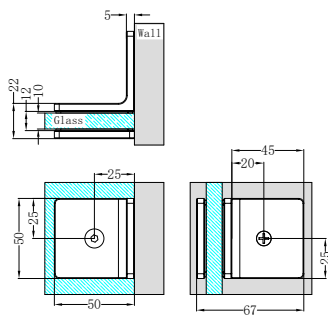

**NRSH203aBZ**

Shower U Bracket 10mm Glass Brushed Bronze

**NRSH204aBZ**

90 Degree Glass to Wall Bracket 10mm  
Glass Brushed Bronze

**NRSH302aBZ**

Square Shower Knob Handle  
Brushed Bronze

**NRSH301aBZ**

Round Shower Knob Brushed Bronze