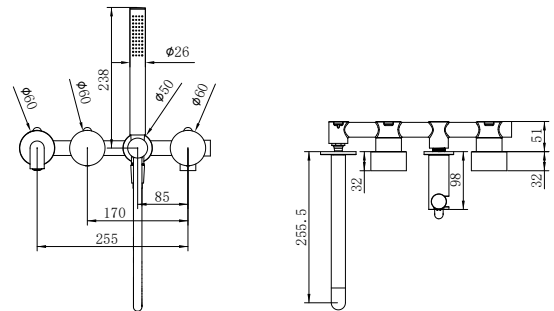

**NR271903b230GM**

Kara Progressive Shower System Separate Plate With Spout 230mm Gun Metal  
Wels Rating: 7.5 L/Min, Not Star Rated

**NR271903b250GM**

Kara Progressive Shower System Separate Plate With Spout 250mm Gun Metal  
Wels Rating: 7.5 L/Min, Not Star Rated