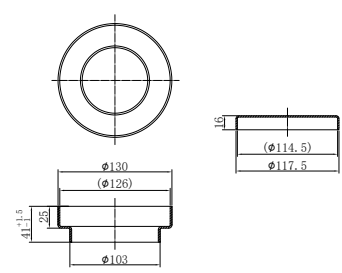

NRFW005GM

130mm Round Tile Insert Floor Waste 100mm Outlet Gun Metal