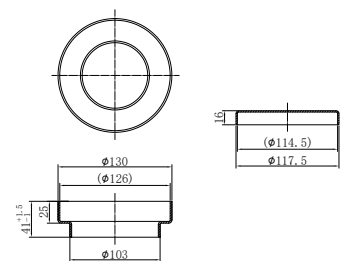

**NRFW004BG**

130mm Round Tile Insert Floor Waste  
80mm Outlet Brushed Gold

**NRA707BG**

40mm Bath Pop-Up Plug With Removable  
Waste No Overflow Brushed Gold

**NRFW005BG**

130mm Round Tile Insert Floor Waste  
100mm Outlet Brushed Gold