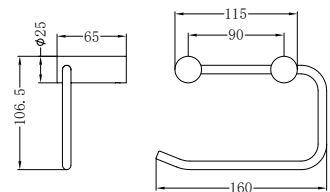

NR2386BN

Toilet Roll Holder Brushed Nickel