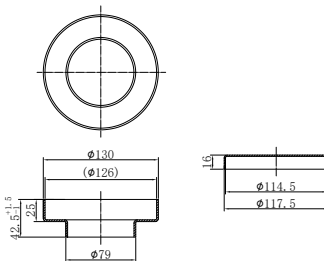

NRFW004BG

130mm Round Tile Insert Floor Waste
80mm Outlet Brushed Gold