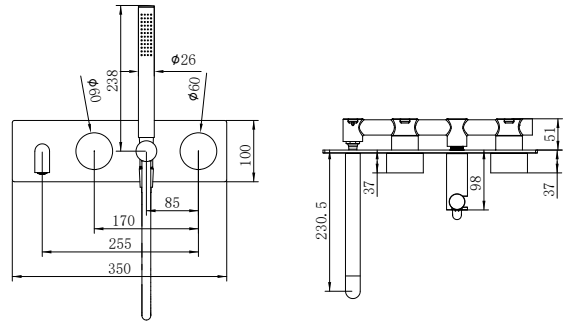

NR271903a230CH

Kara Progressive Shower System With Spout 230mm Chrome
Wels Rating: 7.5 L/Min, Not Star Rated