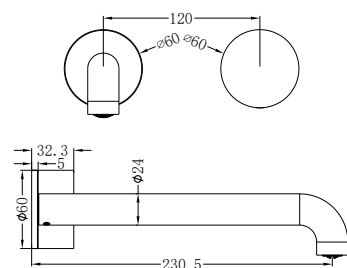

NR271907a230CH

Kara Progressive Wall Basin/Bath Set 230mm Chrome
Wels Rating: 5 Star, 6L/Min
Wels REG No. T40551