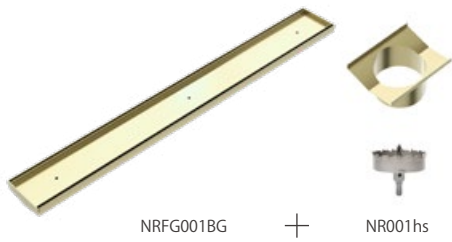

**NRFW004BG**

130mm Round Tile Insert Floor Waste  
80mm Outlet Brushed Gold

**NRA707BG**

40mm Bath Pop-Up Plug With Removable  
Waste No Overflow Brushed Gold

**NRFW005BG**

130mm Round Tile Insert Floor Waste  
100mm Outlet Brushed Gold