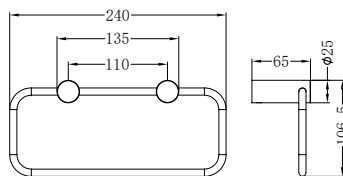

NR2380aBN

Towel Ring Brushed Nickel