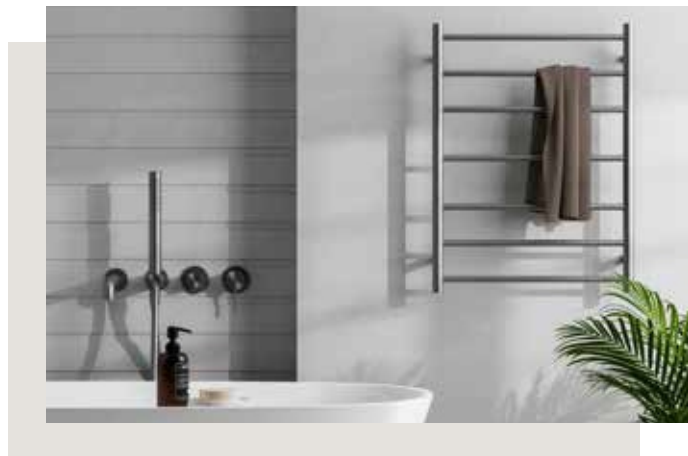

Nero

HEATED TOWEL RAILS

HEATED TOWEL RAILS

Stay warm and comfortable with our Heated Towel Rails. Energy-efficient and stylish, these rails offer the perfect balance of comfort and savings. Choose from multiple styles and colors to find the perfect fit for your bathroom. Experience the convenience of warm towels every day with our Heated Towel Rails.

ENERGY-SAVING SOLUTION

Our heated towel rails are designed to be energy efficient, minimising the cost and therefore maximising the experience.

SLEEK DESIGN

Our hidden wiring design not only adds a touch of style to your bathroom, but also ensures a clean and organized look.

CHOOSE YOUR STYLE

With two styles and a variety of colours to choose from, you're sure to find the perfect Heated Towel Rail to match your personal taste and style.

Nero Bathrooms International Pty Ltd
info@nerotapware.com.au
www.nerotapware.com.au