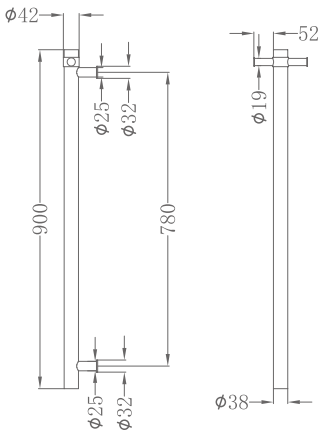

ELEVATE YOUR LIFESTYLE

Keep your bath/hand towels and bathrobes warm and dry with our heated towel rails, allowing you to enjoy each and every bathing experience.

HEATED TOWEL RAILS

Parameters

Voltage:	240V
Output :	80W
IP Rating:	IP55
Lead Length:	1.8m
Wiring Type:	Multiflex – Concealed (hardwired) or exposed (plugin)
Wiring Position:	Any of the four mounting positions

Colours

-  Brushed Gold
-  Brushed Bronze
-  Graphite

NR190002HBG

NR190002HBZ

NR190002HGR

HEATED TOWEL RAILS

Parameters

Voltage:	12V
Output :	30W
IP Rating:	IP55
Lead Length:	1.3m
Wiring Type:	Multiflex – Concealed (hardwired)
Wiring Position:	Top or bottom mounting position