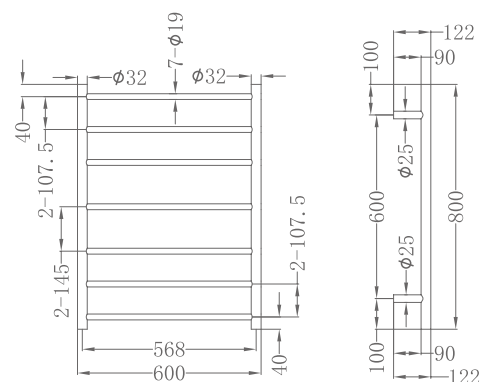

ELEVATE YOUR LIFESTYLE

Keep your bath/hand towels and bathrobes warm and dry with our heated towel rails, allowing you to enjoy each and every bathing experience.

HEATED TOWEL RAILS

Parameters

Voltage:	240V
Output :	80W
IP Rating:	IP55
Lead Length:	1.8m
Wiring Type:	Multiflex – Concealed (hardwired) or exposed (plugin)
Wiring Position:	Any of the four mounting positions

Colours

-  Brushed Gold
-  Brushed Bronze
-  Graphite

NR190002HBG

NR190002HBZ

NR190002HGR

HEATED TOWEL RAILS

Parameters

Voltage:	12V
Output :	30W
IP Rating:	IP55
Lead Length:	1.3m
Wiring Type:	Multiflex – Concealed (hardwired)
Wiring Position:	Top or bottom mounting position