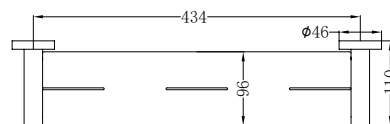

NR1930dCH

Double Towel Rail 800mm
Chrome
Colours Available:

NR1987aCH

Metal Shower Shelf
Chrome
Colours Available:

Matte Black
NR1930dMB

Brushed Nickel
NR1930dBN

Matte Black
NR1987aMB

Brushed Nickel
NR1987aBN