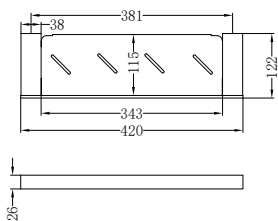

NR4630dCH

Double Towel Rail 800mm
Chrome
Colours Available:

NR4687aCH

Metal Shelf
Chrome
Colours Available: