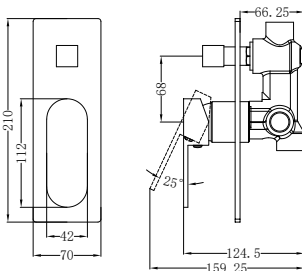

Universal Body

NRUB003

Project 35mm Universal
Shower Mixer With Divertor Body Only

Trim Kit

NR301311atCH

Ecco Shower Mixer With Divertor Trim Kits Only
Chrome
Colours Available:

Whole Set

NR301311aCH

Ecco Shower Mixer With Divertor
Chrome
Colours Available: