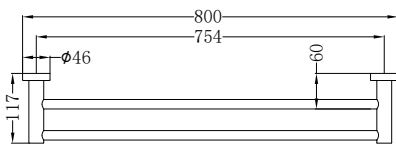

NR1930dCH

Double Towel Rail 800mm
Chrome
Colours Available:

NR1987aCH

Metal Shower Shelf
Chrome
Colours Available:

Matte Black
NR1930dMB

Brushed Nickel
NR1930dBN

Matte Black
NR1987aMB

Brushed Nickel
NR1987aBN