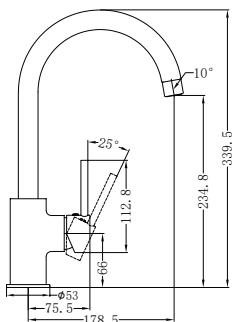

Matte Black
NR250807MB