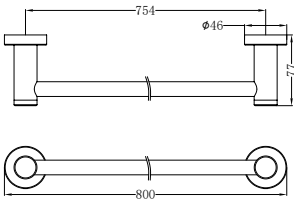

NR2030CH

Single Towel Rail 800mm
Chrome
Colours Available:

NR2024dCH

Double Towel Rail 600mm
Chrome
Colours Available:

Matte Black
NR2030MB

Brushed Nickel
NR2030BN

Matte Black
NR2024dMB

Brushed Nickel
NR2024dBN