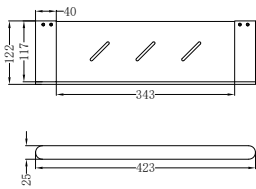

NR9087aCH

Metal Shower Shelf
Chrome
Colours Available:

NR9089CH

Towel Rack
Chrome
Colours Available:

NR9088CH

Toilet Brush Holder
Chrome
Colours Available:

NR9081CH

Soap Dish Holder
Chrome
Colours Available: