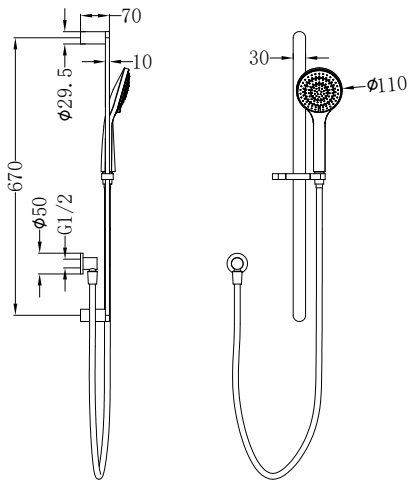

Colours Available:

Chrome
NR316CH

Matte Black
NR316MB

Brushed Nickel
NR316BN

Ecco Shower Rail With Air Shower
 Water Rating: 3 Star, 9L/Min
 Wels REG No. S16421
 Colours Available:

Chrome
NR30802CH

Matte Black
NR30802MB