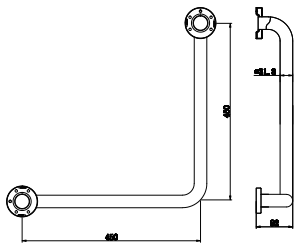

NR4687aCH

Metal Shelf
Chrome
Colours Available:

Matte Black
NR4687aMB

Brushed Nickel
NR4687aBN

NRCR02CH

SS304 450X450mm Right Angle
Grab Bar (Concealed Fixing)
Chrome
Colours Available:

Matte Black
NRCR02MB