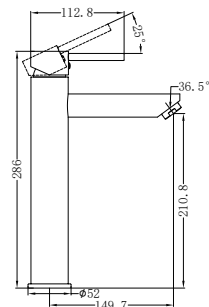

Matte Black
NR250804MB