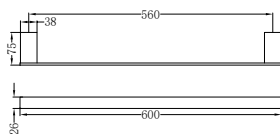

NR4624CH

Single Towel Rail 600mm
Chrome
Colours Available:

NR4630CH

Single Towel Rail 800mm
Chrome
Colours Available:

Matte Black
NR4624MB

Brushed Nickel
NR4624BN

Matte Black
NR4630MB

Brushed Nickel
NR4630BN