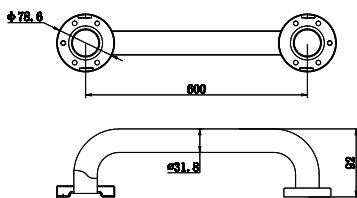

Matte Black
NRCR01300MB

Matte Black
NRCR01450MB

NRCR01600CH

SS304 600mm Grab Bar
(Concealed Fixing)
Chrome
Colours Available:

Matte Black
NRCR01600MB

SHOWERS

Our Shower collection is solid yet stylish, with beautiful curves and a design aesthetic that screams minimalist.