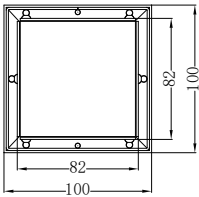

NR190001CH

Non-Heated Towel Ladder
Chrome
Colours Available: