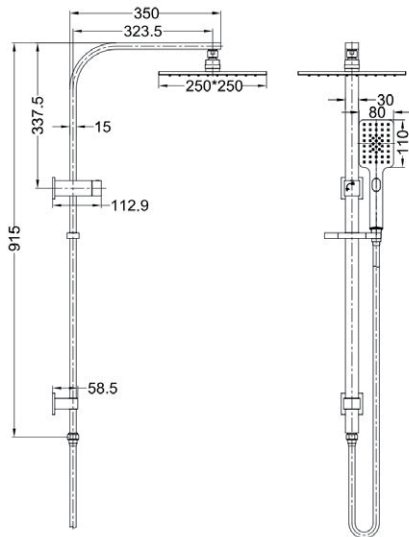

Celia Twin Shower Chrome

Water Rating: Overhead Shower Not Star Rated, 7.5L/Min

Hand Shower Not Star Rated, 6L/Min

Wels REG No. S17474

Colours Available:

NR301505cMB

Celia Twin Shower Matte Black
 Water Rating Overhead Shower 4 Star, 7.5L/Min
 Hand Shower 4 Star, 7.5L/Min
 Wels REG No. S17449
 Colours Available:

**NR301505cBN**

Celia Twin Shower Brushed Nickel
 Water Rating: Overhead Shower 4 Star, 7.5L/Min
 Hand Shower 4 Star, 7.5L/Min
 Wels REG No. S17449
 Colours Available:

NR502CH

Round Shower Arm 330mm Length
Chrome
Colours Available: