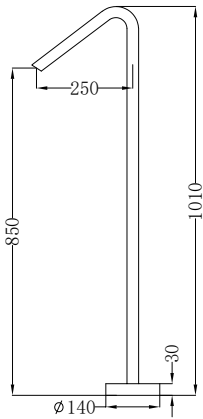

Mecca Freestanding Bath Spout Only
Colours Available:

Chrome
NR221903aCH