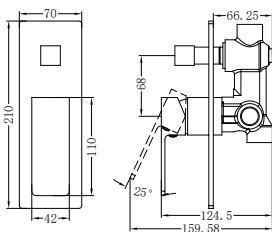

NR301507aCH

Wall Basin/Bath Mixer Chrome
Water Rating: 5 Star, 5L/Min
Wels REG No. T27686
Colours Available:

NR301509CH

Shower Mixer
Chrome
Colours Available:

NR301509aCH

Shower Mixer With Divertor
Chrome
Colours Available: