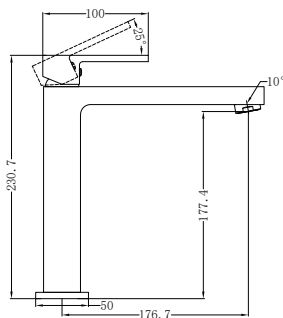

NR301301CH

Ecco Basin Mixer Chrome
Water Rating: 5 Star, 6L/Min
Wels REG No. T20382
Colours Available:

NR301301aCH

Ecco Tall Basin Mixer Chrome
Water Rating: 5 Star, 6L/Min
Wels REG No. T20383
Colours Available: