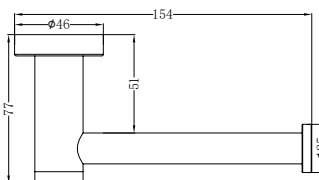

NR2086CH

Toilet Roll Holder
Chrome
Colours Available:

NR2024CH

Single Towel Rail 600mm
Chrome
Colours Available:

Matte Black
NR2086MB

Brushed Nickel
NR2086BN

Matte Black
NR2024MB

Brushed Nickel
NR2024BN