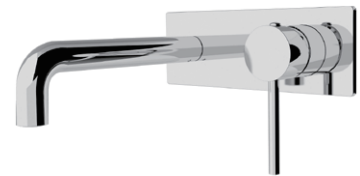

Whole Set

NR250810bCH

Dolce Wall Basin/Bath Mixer Chrome
Water Rating: 5 Star, 6L/Min
Wels REG No. T41691
Colours Available: