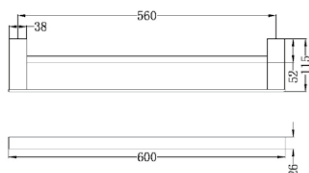

Brushed Nickel
NR4624dBN