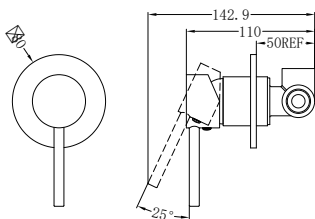

Universal Body

NRUB002

Project 35mm Universal Shower Mixer Body Only

Trim Kit

NR250811tCH

Dolce Shower Mixer Trim Kits Only
Chrome
Colours Available:

Whole Set

NR250811CH

Dolce Shower Mixer
Chrome
Colours Available: