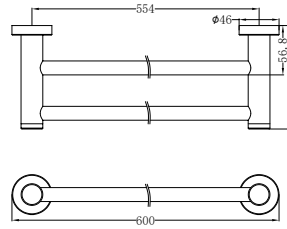

NR2030CH

Single Towel Rail 800mm
Chrome
Colours Available:

NR2024dCH

Double Towel Rail 600mm
Chrome
Colours Available:

Matte Black
NR2030MB

Brushed Nickel
NR2030BN

Matte Black
NR2024dMB

Brushed Nickel
NR2024dBN