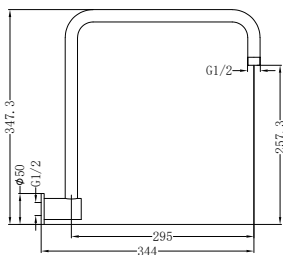

NR506CH

Round Swivel Shower Arm
Chrome
Colours Available:

Matte Black
NR506MB

Brushed Nickel
NR506BN

NR508088CH

250mm ABS Round Shower Head Chrome
 Water Rating: 4 Star, 7.5L/Min
 Wels REG No. S16423
 Colours Available: