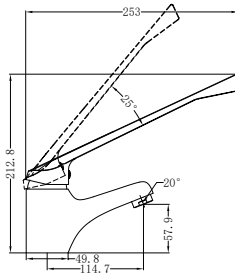

NR110007eCH

Classic Care Sink Mixer
Extended Handle Chrome
Water Rating: 4 Star, 7.5L/Min
Wels REG No. T34940
Colours Available: