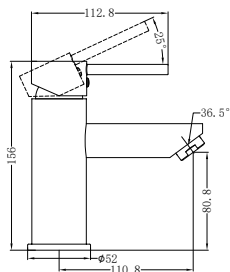

Chrome

Matte Black

Brushed Nickel

NR250802CH

Dolce Basin Mixer Straight Spout Chrome
 Water Rating: 5 Star, 6L/Min
 Wels REG No. T28858
 Colours Available:

Matte Black
NR250802MB

Brushed Nickel
NR250802BN

NR250804CH