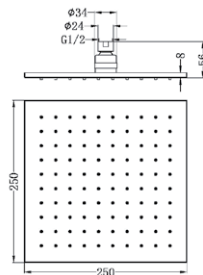

Matte Black
NRROA1001MB

Brushed Nickel
NRROA1001BN

Matte Black
NRROB1003MB

Brushed Nickel
NRROB1003BN

Bianca Freestanding Bath Mixer with Hand Shower
 Water Rating: Not star rated ,7.0L/Min
 Wels REG No. S15618
 Colours Available: