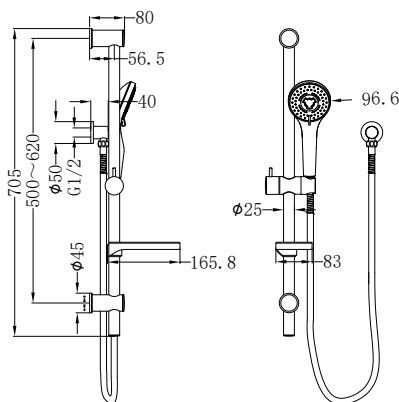

Ecco Shower Rail With Air Shower
Water Rating: 3 Star, 9L/Min
Wels REG No. S16421
Colours Available:

NR315CH

Builder Budget Shower Rai Chrome
Water Rating Not Star Rated, 6 L/Min
Wels REG No. S15522
Colours Available: