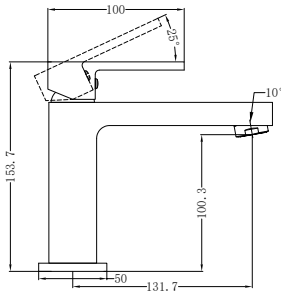

Chrome

Matte Black

Brushed Nickel

NR301301CH

Ecco Basin Mixer Chrome
 Water Rating: 5 Star, 6L/Min
 Wels REG No. T20382
 Colours Available:

Matte Black
 NR301301MB

Brushed Nickel
 NR301301BN

NR301301aCH