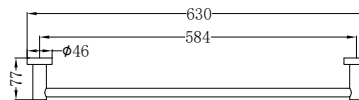

NR1930CH

Single Towel Rail 800mm
Chrome
Colours Available:

NR1924dCH

Double Towel Rail 600mm
Chrome
Colours Available:

Matte Black
NR1930MB

Brushed Nickel
NR1930BN

Matte Black
NR1924dMB

Brushed Nickel
NR1924dBN