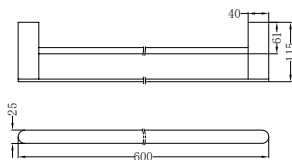

NR9024dCH

Double Towel Rail 600mm
Chrome
Colours Available:

NR9030dCH

Double Towel Rail 800mm
Chrome
Colours Available:

Matte Black
NR9024dMB

Brushed Nickel
NR9024dBN

Matte Black
NR9030dMB

Brushed Nickel
NR9030dBN