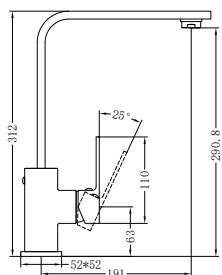

NR301502CH

Basin Mixer Builders Range Chrome
Water Rating: 5 Star, 6L/Min
Wels REG No. T29262
Colours Available:

NR301501aCH

Tall Basin Mixer Chrome
Water Rating: 5 Star, 5L/Min
Wels REG No. T27683
Colours Available:

NR301506CH

Kitchen Mixer Builders Range Chrome
Water Rating: 4 Star, 7.5L/Min
Wels REG No. T29251
Colours Available:

NR301507CH

Kitchen Mixer Chrome
Water Rating: 5 Star, 5L/Min
Wels REG No. T27568
Colours Available: