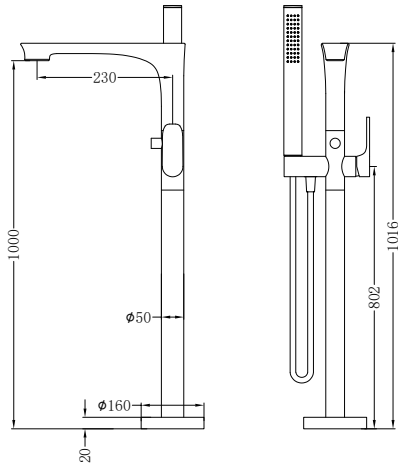

Matte Black
NRROA1001MB

Brushed Nickel
NRROA1001BN

Matte Black
NRROB1003MB

Brushed Nickel
NRROB1003BN

Bianca Freestanding Bath Mixer with Hand Shower
 Water Rating: Not star rated ,7.0L/Min
 Wels REG No. S15618
 Colours Available: