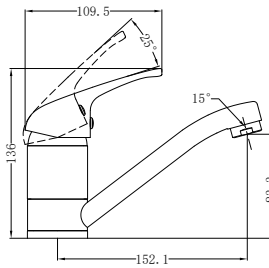

NR110009CH

Classic Shower Mixer Chrome
Colours Available: