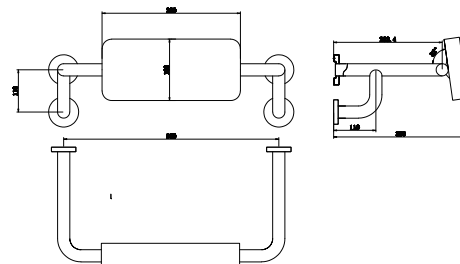

Matte Black
NRCR04MB