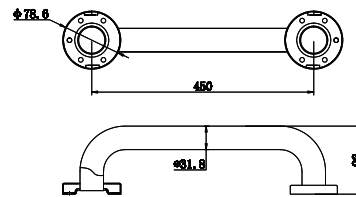

NRCR01300CH

SS304 300mm Grab Bar
(Concealed Fixing)
Chrome
Colours Available:

NRCR01450CH

SS304 450mm Grab Bar
(Concealed Fixing)
Chrome
Colours Available:

Matte Black
NRCR01300MB

Matte Black
NRCR01450MB

NRCR01600CH

SS304 600mm Grab Bar
(Concealed Fixing)
Chrome
Colours Available:

Matte Black
NRCR01600MB