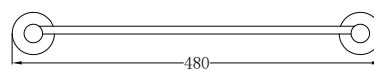

NR1930dCH

Double Towel Rail 800mm
Chrome
Colours Available:

NR1987aCH

Metal Shower Shelf
Chrome
Colours Available:

Matte Black
NR1930dMB

Brushed Nickel
NR1930dBN

Matte Black
NR1987aMB

Brushed Nickel
NR1987aBN