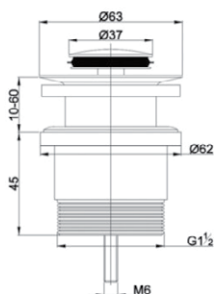

Brushed Nickel
 NRA707BN

NRA471CH

Universal Project Pop Up Waste
 Chrome
 Colours Available:

Matte Black
 NRA471MB

NRA186wCH

40mm Round Bottle Trap
 Chrome
 Colours Available:

Matte Black
 NRA186wMB

Brushed Nickel
 NRA186wBN