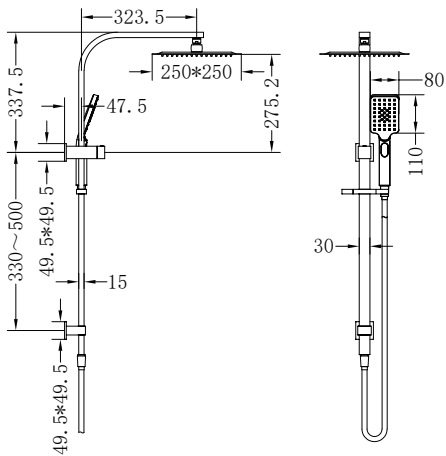

Builder Project Twin Shower

Water Rating: Overhead Shower 3 Star, 8L/Min,

Hand Shower 5 Star, 6L/Min

Wels REG No. S17475

Colours Available:

NR301505cCH

Celia Twin Shower Chrome

Water Rating: Overhead Shower Not Star Rated, 7.5L/Min

Hand Shower Not Star Rated, 6L/Min

Wels REG No. S17474

Colours Available: