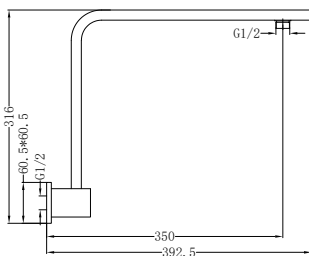

NR502CH

Round Shower Arm 330mm Length
Chrome
Colours Available:

NR501CH

Square Shower Arm
Chrome
Colours Available:

NR505CH

Square Swivel Shower Arm
Chrome
Colours Available: