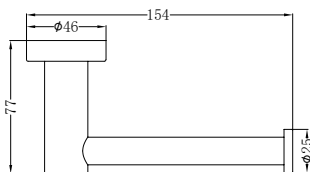

NR1982CH

Robe Hook
Chrome
Colours Available:

NR1980CH

Hand Towel Ring
Chrome
Colours Available:

NR1986CH

Toilet Roll Holder
Chrome
Colours Available:

NR1924CH

Single Towel Rail 600mm
Chrome
Colours Available: