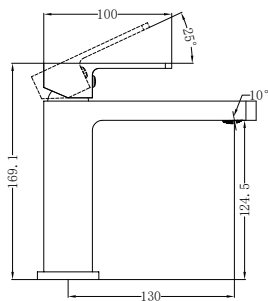

Matte Black
NR301502MB