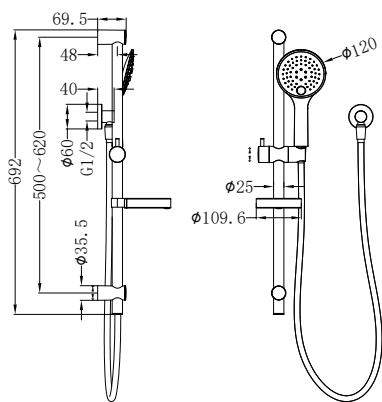

NR232105aBN

Builder Project Rail Shower Brushed Nickel
Water Rating: 3 Star, 9L/Min
Wels REG No. S16419
Colours Available: