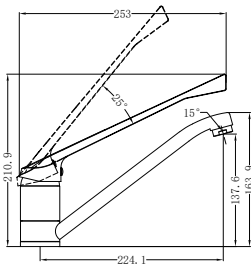

NR110001dCH

Classic Care Basin Mixer Chrome
Water Rating: 4 Star, 7.5L/Min
Wels REG No. T34938
Colours Available:

NR110001eCH

Classic Care Basin Mixer
Extended Handle Chrome
Water Rating: 4 Star, 7.5L/Min
Wels REG No. T34938
Colours Available:

NR110007dCH

Classic Care Sink Mixer Chrome
Water Rating: 4 Star, 7.5L/Min
Wels REG No. T34940
Colours Available:

NR110007eCH

Classic Care Sink Mixer
Extended Handle Chrome
Water Rating: 4 Star, 7.5L/Min
Wels REG No. T34940
Colours Available:

NR110009dCH

Classic Care Shower Mixer
Chrome
Colours Available:

NR110009eCH

Classic Care Shower Mixer
Extended Handle
Chrome
Colours Available: