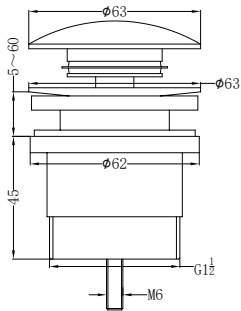

Matte Black
NRA706MB

NRA707CH

40mm Bath Pop-Up Plug With
Removable Waste No Overflow
Chrome
Colours Available: