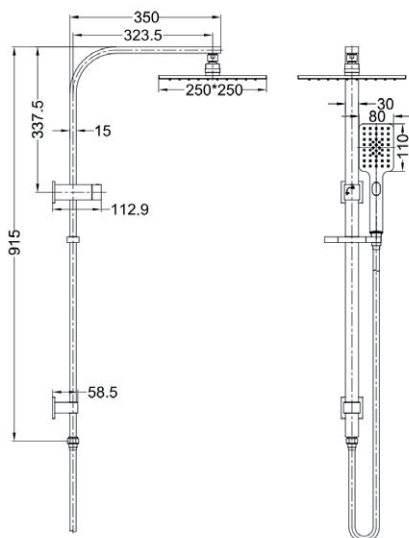

Celia Twin Shower Chrome

Water Rating: Overhead Shower Not Star Rated, 7.5L/Min

Hand Shower Not Star Rated, 6L/Min

Wels REG No. S17474

Colours Available:

NR301505cMB

Celia Twin Shower Matte Black
 Water Rating Overhead Shower 4 Star, 7.5L/Min
 Hand Shower 4 Star, 7.5L/Min
 Wels REG No. S17449
 Colours Available:

**NR301505cBN**

Celia Twin Shower Brushed Nickel
 Water Rating: Overhead Shower 4 Star, 7.5L/Min
 Hand Shower 4 Star, 7.5L/Min
 Wels REG No. S17449
 Colours Available:

NR502CH

Round Shower Arm 330mm Length
Chrome
Colours Available: