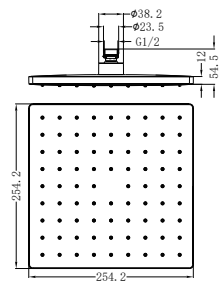

NR508089CH

250mm ABS Square Shower Head Chrome
 Water Rating: 3 Star, 9.0L/Min
 Wels REG No. S16424
 Colours Available:

Matte Black
NR508088MB

Brushed Nickel
NR508088BN

Matte Black
NR508089MB

Brushed Nickel
NR508089BN