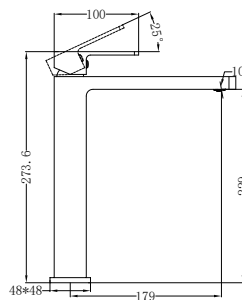

Matte Black
NR301501aMB