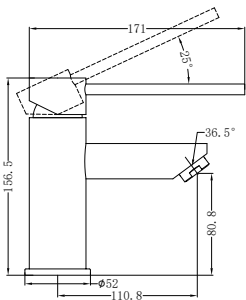

Matte Black
NR250802bMB