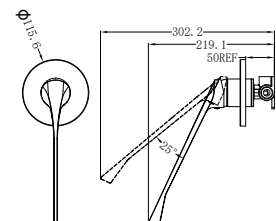

NR110001dCH

Classic Care Basin Mixer Chrome
Water Rating: 4 Star, 7.5L/Min
Wels REG No. T34938
Colours Available:

NR110001eCH

Classic Care Basin Mixer
Extended Handle Chrome
Water Rating: 4 Star, 7.5L/Min
Wels REG No. T34938
Colours Available:

NR110007dCH

Classic Care Sink Mixer Chrome
Water Rating: 4 Star, 7.5L/Min
Wels REG No. T34940
Colours Available:

NR110007eCH

Classic Care Sink Mixer
Extended Handle Chrome
Water Rating: 4 Star, 7.5L/Min
Wels REG No. T34940
Colours Available:

NR110009dCH

Classic Care Shower Mixer
Chrome
Colours Available:

NR110009eCH

Classic Care Shower Mixer
Extended Handle
Chrome
Colours Available: