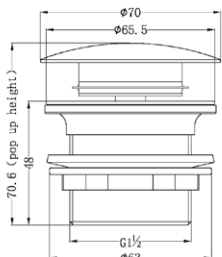

NRA706CH

Universal Pop Up Waste
Chrome
Colours Available:

NRA707CH

40mm Bath Pop-Up Plug With
Removable Waste No Overflow
Chrome
Colours Available: