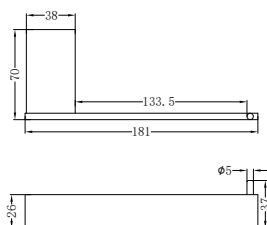

NR4624CH

Single Towel Rail 600mm
Chrome
Colours Available:

NR4630CH

Single Towel Rail 800mm
Chrome
Colours Available:

Matte Black
NR4624MB

Brushed Nickel
NR4624BN

Matte Black
NR4630MB

Brushed Nickel
NR4630BN