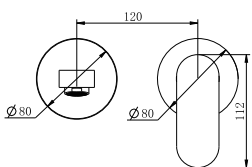

Universal Body

NRUB001

Project 35mm Universal
Wall Basin/Bath Mixer Body Only

Trim Kit

NR301310btCH

Ecco Wall Basin/Bath Mixer Separate Back Plate
Trim Kits Only Chrome
WELS Rating: 4Star, 7.5L/Min
Wels REG No. T41773
Colours Available:

Whole Set

NR301310bCH

Ecco Wall Basin/Bath Mixer Separate Back Plate Chrome
Water Rating: 4 Star, 7.5L/Min
Wels REG No. T41773
Colours Available: