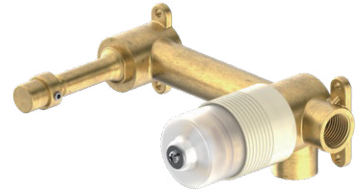

Universal Body

NRUB001

Project 35mm Universal
Wall Basin/Bath Mixer Body Only