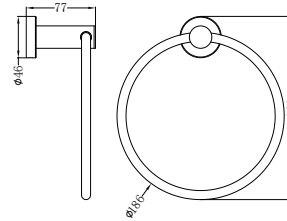

NR2082CH

Robe Hook
Chrome
Colours Available:

NR2080CH

Hand Towel Ring
Chrome
Colours Available:

Matte Black
NR2082MB

Brushed Nickel
NR2082BN

Matte Black
NR2080MB

Brushed Nickel
NR2080BN