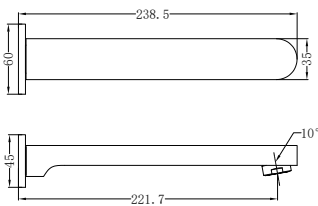

Brushed Nickel
NR301303BN