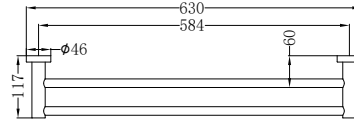

NR1930CH

Single Towel Rail 800mm
Chrome
Colours Available:

NR1924dCH

Double Towel Rail 600mm
Chrome
Colours Available:

Matte Black
NR1930MB

Brushed Nickel
NR1930BN

Matte Black
NR1924dMB

Brushed Nickel
NR1924dBN