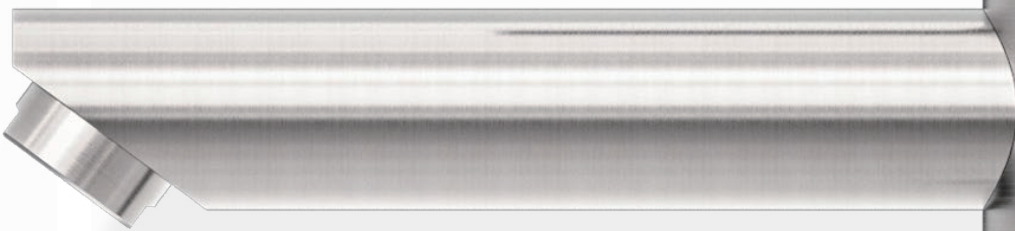

Chrome

Matte Black

Brushed Nickel

NR250802CH

Dolce Basin Mixer Straight Spout Chrome
 Water Rating: 5 Star, 6L/Min
 Wels REG No. T28858
 Colours Available:

Matte Black
NR250802MB

Brushed Nickel
NR250802BN

NR250804CH