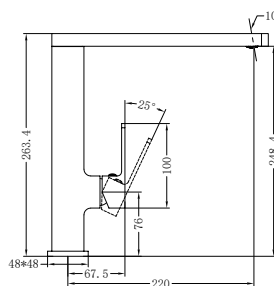

NR301502CH

Basin Mixer Builders Range Chrome
Water Rating: 5 Star, 6L/Min
Wels REG No. T29262
Colours Available:

NR301501aCH

Tall Basin Mixer Chrome
Water Rating: 5 Star, 5L/Min
Wels REG No. T27683
Colours Available:

NR301506CH

Kitchen Mixer Builders Range Chrome
Water Rating: 4 Star, 7.5L/Min
Wels REG No. T29251
Colours Available:

NR301507CH

Kitchen Mixer Chrome
Water Rating: 5 Star, 5L/Min
Wels REG No. T27568
Colours Available: