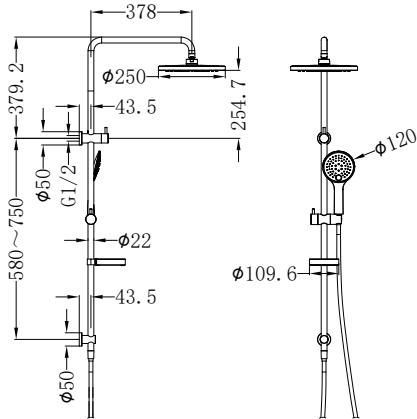

Builder Project Twin Shower

Water Rating: Overhead Shower 3 Star, 8L/Min,

Hand Shower 5 Star, 6L/Min

Wels REG No. S17475

Colours Available:

Chrome
NR232105cCH