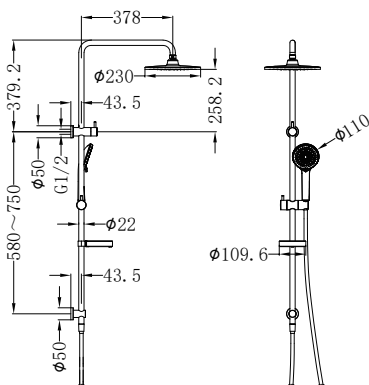

Square Project Twin Shower
Water Rating: Overhead Shower 3 Star, 9L/Min
Hand Shower 4 Star, 7.5L/Min
Wels REG No. S17335
Colours Available:

Chrome
NR232105eCH

Matte Black
NR232105eMB

Brushed Nickel
NR232105eBN

NR232105MB

Builder Project Twin Shower Set Matte Black
Water Rating: Overhead Shower 4 Star, 7.5L/Min
Hand Shower 4 Star, 7.5L/Min
Wels REG No. S17412
Colours Available: