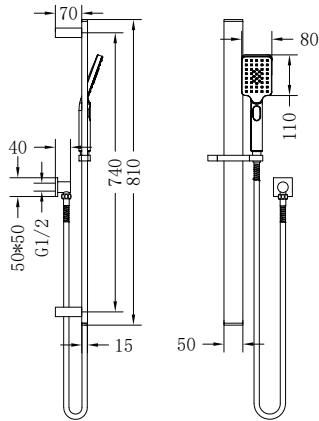

Celia New Shower Rail

Water Rating: 5 star, 6L/Min

Wels REG No. S15610

Colours Available:

Chrome
NR316CH