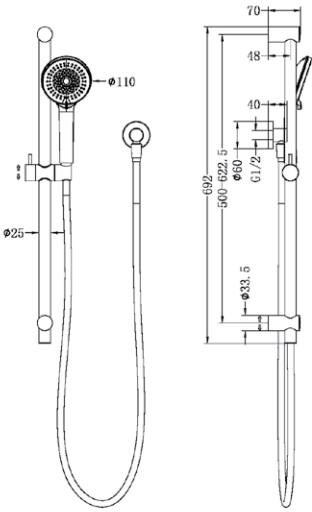

Round Metal Project Rail Shower

Water Rating: 3 Star, 9L/Min

Wels REG No. S17355

Colours Available:

Chrome
NR318CH