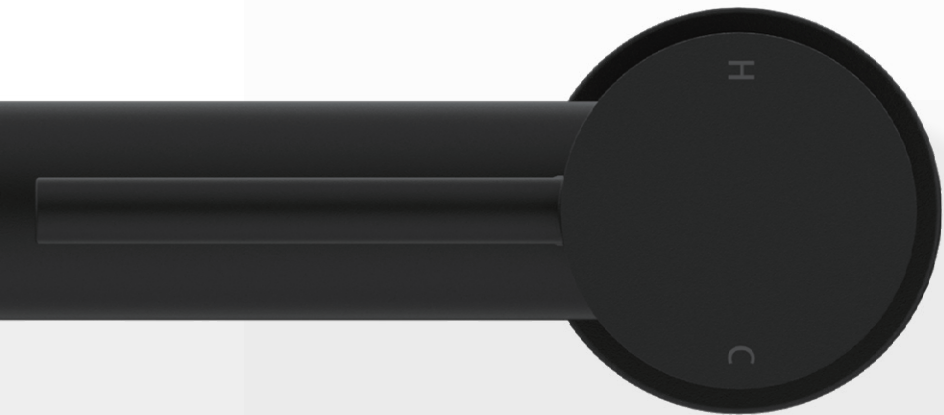

Chrome

Matte Black

Brushed Nickel

NR250802CH

Dolce Basin Mixer Straight Spout Chrome
 Water Rating: 5 Star, 6L/Min
 Wels REG No. T28858
 Colours Available:

Matte Black
NR250802MB

Brushed Nickel
NR250802BN

NR250804CH