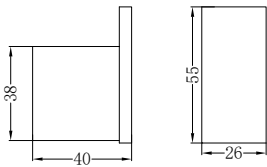

Matte Black
NR4680MB