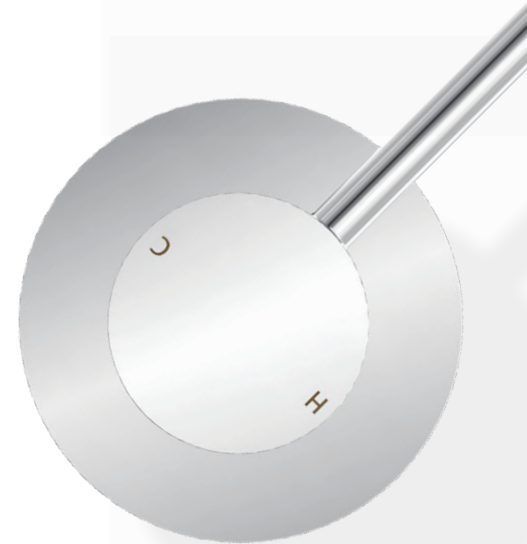

Chrome

Matte Black

Brushed Nickel

NR250802CH

Dolce Basin Mixer Straight Spout Chrome
 Water Rating: 5 Star, 6L/Min
 Wels REG No. T28858
 Colours Available:

Matte Black
NR250802MB

Brushed Nickel
NR250802BN

NR250804CH