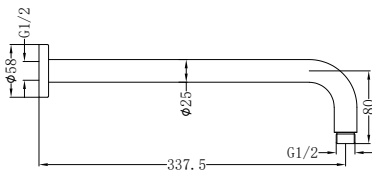

Matte Black
NR502MB