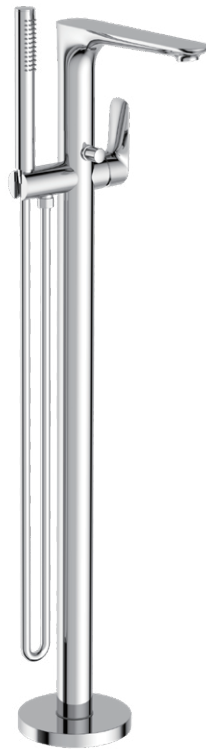

NR506CH

Round Swivel Shower Arm
Chrome
Colours Available:

Matte Black
NR506MB

Brushed Nickel
NR506BN

NR508088CH

250mm ABS Round Shower Head Chrome
 Water Rating: 4 Star, 7.5L/Min
 Wels REG No. S16423
 Colours Available:

NRROA1001CH

250mm Round Shower Head Chrome
 Water Rating: 3 Star, 9.0L/Min
 Wels REG No. S16683
 Colours Available:

NRROB1003CH

250mm Square Shower Head Chrome
 Water Rating: 3 Star, 9.0L/Min
 Wels REG No. S16685
 Colours Available:

Matte Black
NRROA1001MB

Brushed Nickel
NRROA1001BN

Matte Black
NRROB1003MB

Brushed Nickel
NRROB1003BN

Bianca Freestanding Bath Mixer with Hand Shower
 Water Rating: Not star rated ,7.0L/Min
 Wels REG No. S15618
 Colours Available:

Chrome
NR321503aCH

Matte Black
NR321503aMB

Brushed Nickel
NR321503aBN

Dolce/Mecca Round Freestanding
 Mixer With Hand Shower
 Water Rating: 3 Star, 9.0L/Min
 Wels REG No. S17463
 Colours Available:

Chrome
NR210903aCH