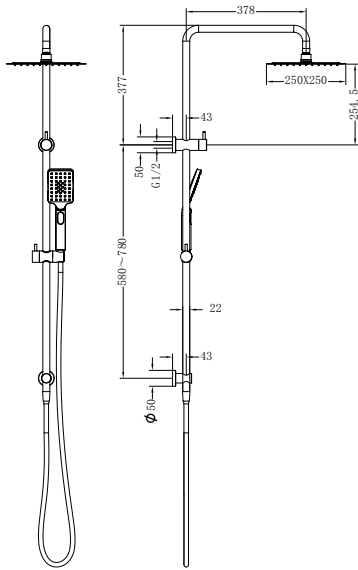

Square Project Twin Shower
Water Rating: Overhead Shower 3 Star, 9L/Min
Hand Shower 4 Star, 7.5L/Min
Wels REG No. S17335
Colours Available:

Chrome
NR232105eCH