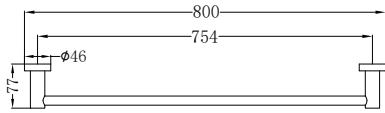

NR1930CH

Single Towel Rail 800mm
Chrome
Colours Available:

NR1924dCH

Double Towel Rail 600mm
Chrome
Colours Available:

Matte Black
NR1930MB

Brushed Nickel
NR1930BN

Matte Black
NR1924dMB

Brushed Nickel
NR1924dBN