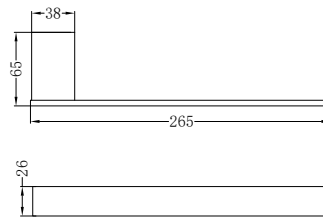

Matte Black
NR4680MB