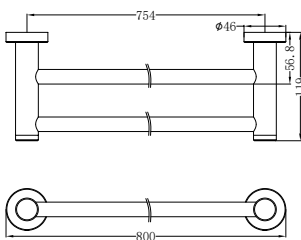

NR2030CH

Single Towel Rail 800mm
Chrome
Colours Available:

NR2024dCH

Double Towel Rail 600mm
Chrome
Colours Available:

Matte Black
NR2030MB

Brushed Nickel
NR2030BN

Matte Black
NR2024dMB

Brushed Nickel
NR2024dBN

NR2030dCH

Double Towel Rail 800mm
Chrome
Colours Available: