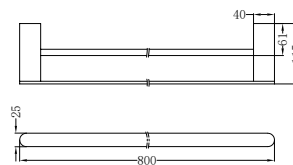

NR9024dCH

Double Towel Rail 600mm
Chrome
Colours Available:

NR9030dCH

Double Towel Rail 800mm
Chrome
Colours Available:

Matte Black
NR9024dMB

Brushed Nickel
NR9024dBN

Matte Black
NR9030dMB

Brushed Nickel
NR9030dBN