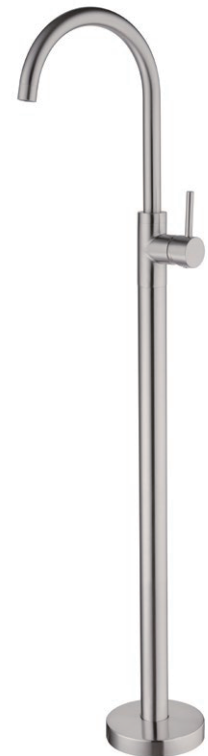

Chrome
NR321503aCH

Matte Black
NR321503aMB

Brushed Nickel
NR321503aBN

Dolce/Mecca Round Freestanding
 Mixer With Hand Shower
 Water Rating: 3 Star, 9.0L/Min
 Wels REG No. S17463
 Colours Available:

Chrome
NR210903aCH

Matte Black
NR210903aMB

Brushed Nickel
NR210903aBN

Mecca Freestanding Bath Spout Only
Colours Available:

Chrome
NR221903aCH

Matte Black
NR221903aMB

Brushed Nickel
NR221903aBN

Dolce/Mecca Freestanding Bath Mixer
Colours Available:

Chrome
NR210903a01CH

Matte Black
NR210903a01MB

Brushed Nickel
NR210903a01BN

OTHERS ACCESSORIES

Chrome

Matte Black

Brushed Nickel

NRA706CH