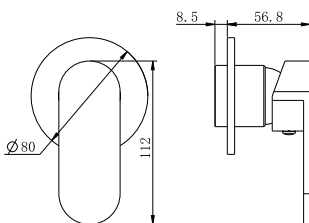

Universal Body

NRUB002

Project 35mm Universal Shower Mixer Body Only

Trim Kit

NR301311dtCH

Ecco Shower Mixer 80mm Round Plate Trim Kits Only
Chrome
Colours Available:

Whole Set

NR301311dCH

Ecco Shower Mixer 80mm Round Plate
Chrome
Colours Available: