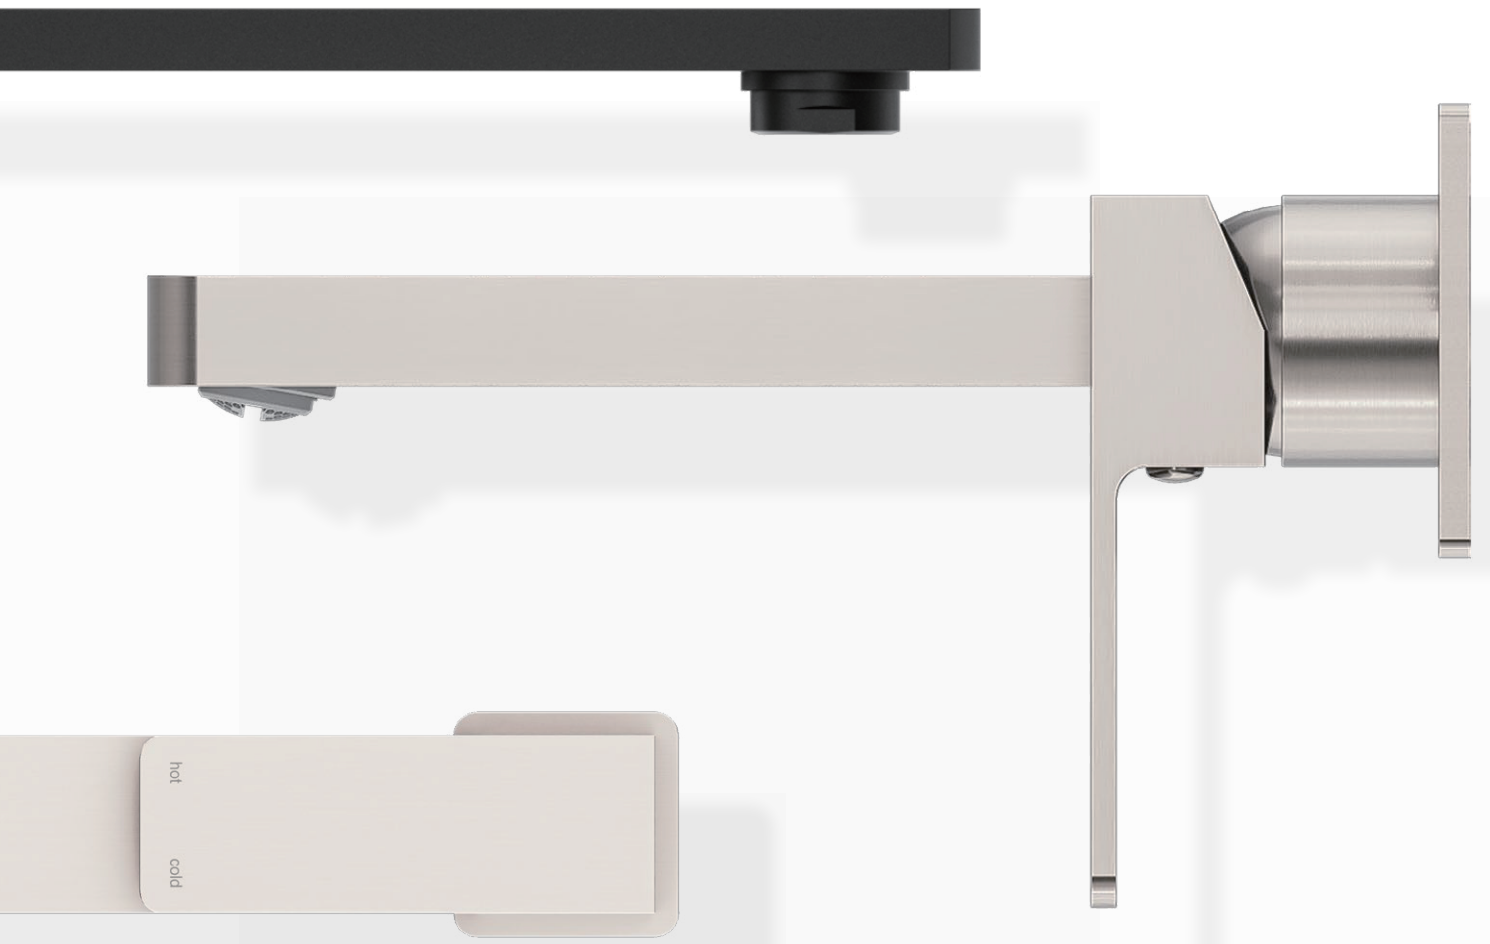

Chrome

Matte Black

Brushed Nickel

NR301502CH

Basin Mixer Builders Range Chrome
 Water Rating: 5 Star, 6L/Min
 Wels REG No. T29262
 Colours Available:

NR301501aCH

Tall Basin Mixer Chrome
 Water Rating: 5 Star, 5L/Min
 Wels REG No. T27683
 Colours Available: