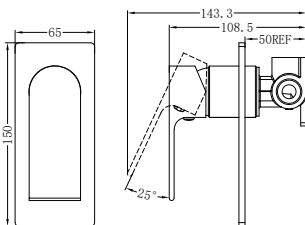

Universal Body

NRUB002

Project 35mm Universal
Shower Mixer Body Only

Trim Kit

NR301311tCH

Ecco Shower Mixer Trim Kits Only
Chrome
Colours Available:

Whole Set

NR301311CH

Ecco Shower Mixer
Chrome
Colours Available: