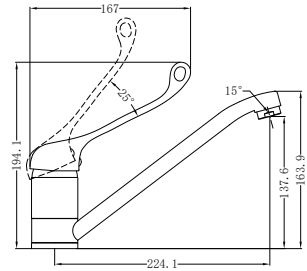

NR110007eCH

Classic Care Sink Mixer
Extended Handle Chrome
Water Rating: 4 Star, 7.5L/Min
Wels REG No. T34940
Colours Available: