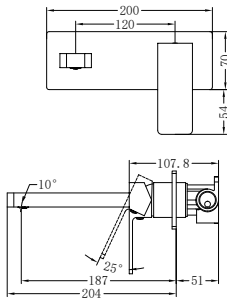

Matte Black
NR301507aMB