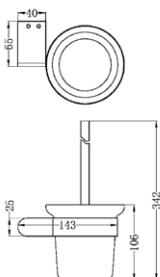

NR9087aCH

Metal Shower Shelf
Chrome
Colours Available:

NR9089CH

Towel Rack
Chrome
Colours Available:

NR9088CH

Toilet Brush Holder
Chrome
Colours Available:

NR9081CH

Soap Dish Holder
Chrome
Colours Available: