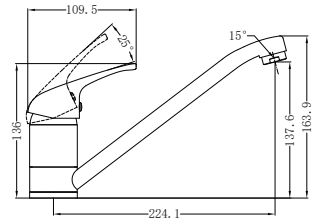

NR110009CH

Classic Shower Mixer Chrome
Colours Available: