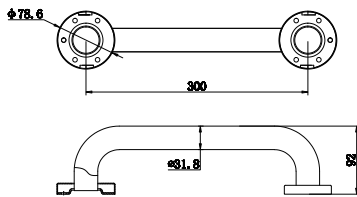

NRCR01300CH

SS304 300mm Grab Bar
(Concealed Fixing)
Chrome
Colours Available:

NRCR01450CH

SS304 450mm Grab Bar
(Concealed Fixing)
Chrome
Colours Available:

Matte Black
NRCR01300MB

Matte Black
NRCR01450MB

NRCR01600CH

SS304 600mm Grab Bar
(Concealed Fixing)
Chrome
Colours Available:

Matte Black
NRCR01600MB