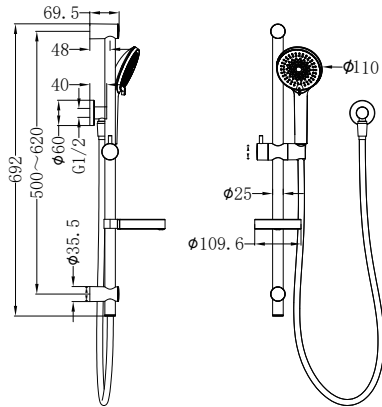

NR315MB

Builder Project Rail Shower Matte Black
Water Rating: 3 Star, 9L/Min
Wels REG No. S17354
Colours Available: