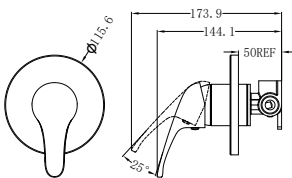

NR110001CH

Classic Basin Mixer Chrome
Water Rating: 4 Star, 7.5L/Min
Wels REG No. T06931
Colours Available:

NR110007150CH

Classic Swivel Basin Mixer Chrome
Water Rating: 4 Star, 7.5L/Min
Wels REG No. T25466
Colours Available:

NR110007CH

Classic Sink Mixer Chrome
Water Rating: 4 Star, 7.5L/Min
Wels REG No. T06932
Colours Available:

NR110009CH

Classic Shower Mixer Chrome
Colours Available:

NR110009aCH

Classic Shower Mixer with Divertor Chrome
Colours Available:

NR110003CH

Classic Bath Outlet Chrome
Colours Available: