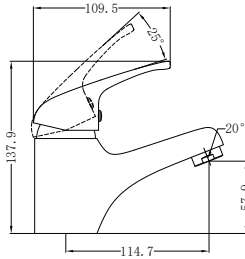

NR110009CH

Classic Shower Mixer Chrome
Colours Available: