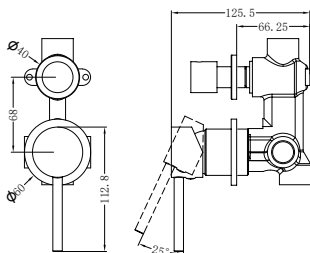

Universal Body

NRUB003

Project 35mm Universal
Shower Mixer With Divertor Body Only

Trim Kit

NR250811etCH

Dolce Shower Mixer With Divertor
Separate Back Plate Trim Kits Only
Chrome
Colours Available:

Whole Set

NR250811eCH

Dolce Shower Mixer With Divertor
Separate Back Plate
Chrome
Colours Available: