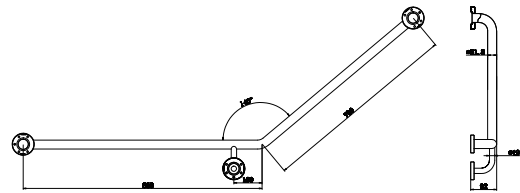

Matte Black
NRCR031MB