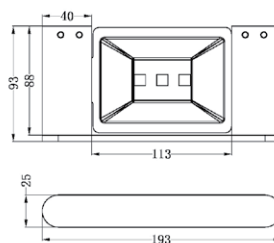

NR9087aCH

Metal Shower Shelf
Chrome
Colours Available:

NR9089CH

Towel Rack
Chrome
Colours Available:

NR9088CH

Toilet Brush Holder
Chrome
Colours Available:

NR9081CH

Soap Dish Holder
Chrome
Colours Available: