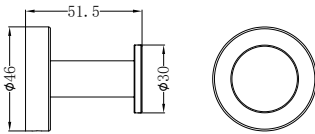

NR2082CH

Robe Hook
Chrome
Colours Available:

NR2080CH

Hand Towel Ring
Chrome
Colours Available:

NR2086CH

Toilet Roll Holder
Chrome
Colours Available:

NR2024CH

Single Towel Rail 600mm
Chrome
Colours Available:

Matte Black
NR2086MB

Brushed Nickel
NR2086BN

Matte Black
NR2024MB

Brushed Nickel
NR2024BN