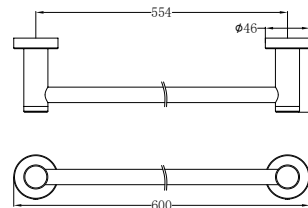

NR2086CH

Toilet Roll Holder
Chrome
Colours Available:

NR2024CH

Single Towel Rail 600mm
Chrome
Colours Available:

Matte Black
NR2086MB

Brushed Nickel
NR2086BN

Matte Black
NR2024MB

Brushed Nickel
NR2024BN