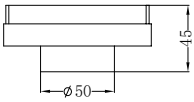

NR190001CH

Non-Heated Towel Ladder
Chrome
Colours Available: