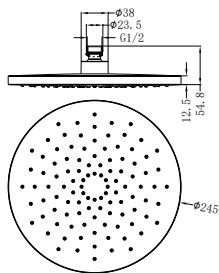

NR508089CH

250mm ABS Square Shower Head Chrome
 Water Rating: 3 Star, 9.0L/Min
 Wels REG No. S16424
 Colours Available:

Matte Black
NR508088MB

Brushed Nickel
NR508088BN

Matte Black
NR508089MB

Brushed Nickel
NR508089BN