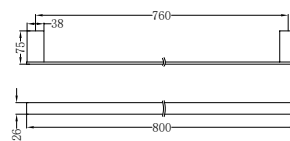

NR4624CH

Single Towel Rail 600mm
Chrome
Colours Available:

NR4630CH

Single Towel Rail 800mm
Chrome
Colours Available:

Matte Black
NR4624MB

Brushed Nickel
NR4624BN

Matte Black
NR4630MB

Brushed Nickel
NR4630BN