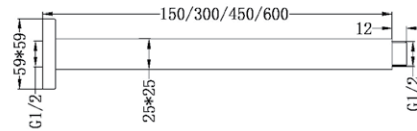

NR506CH

Round Swivel Shower Arm
Chrome
Colours Available:

Matte Black
NR506MB

Brushed Nickel
NR506BN

NR508088CH

250mm ABS Round Shower Head Chrome
 Water Rating: 4 Star, 7.5L/Min
 Wels REG No. S16423
 Colours Available: