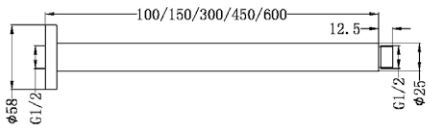

NR506CH

Round Swivel Shower Arm
Chrome
Colours Available:

Matte Black
NR506MB

Brushed Nickel
NR506BN

NR508088CH

250mm ABS Round Shower Head Chrome
 Water Rating: 4 Star, 7.5L/Min
 Wels REG No. S16423
 Colours Available: