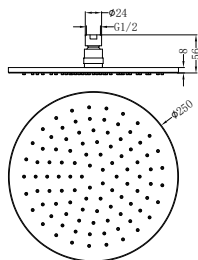

Matte Black
NRROA1001MB

Brushed Nickel
NRROA1001BN

Matte Black
NRROB1003MB

Brushed Nickel
NRROB1003BN

Bianca Freestanding Bath Mixer with Hand Shower
 Water Rating: Not star rated ,7.0L/Min
 Wels REG No. S15618
 Colours Available: