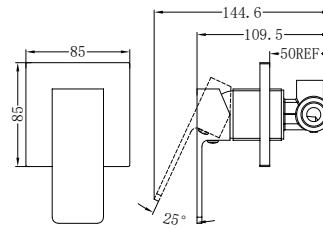

Matte Black
NR301509MB