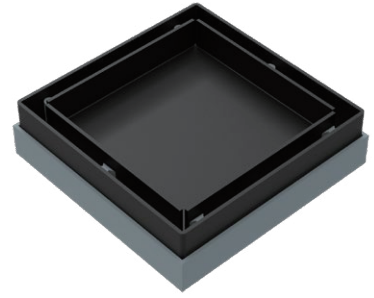

NRFW001MB

Tile Insert Floor Waste 50mm Outlet
Matte Black
Colours Available: