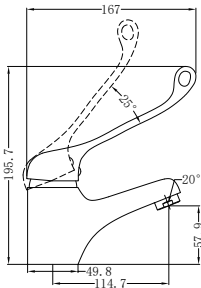

NR110007eCH

Classic Care Sink Mixer
Extended Handle Chrome
Water Rating: 4 Star, 7.5L/Min
Wels REG No. T34940
Colours Available: