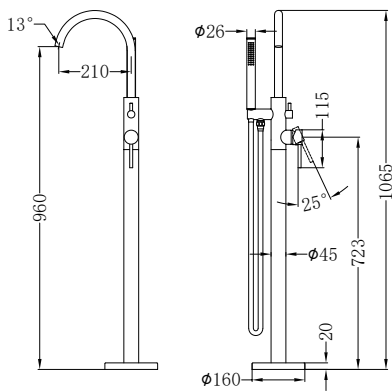

Chrome
NR321503aCH

Matte Black
NR321503aMB

Brushed Nickel
NR321503aBN

Dolce/Mecca Round Freestanding
 Mixer With Hand Shower
 Water Rating: 3 Star, 9.0L/Min
 Wels REG No. S17463
 Colours Available:

Chrome
NR210903aCH