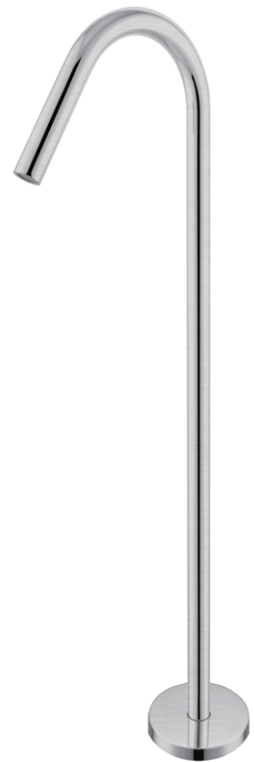

Chrome
NR321503aCH

Matte Black
NR321503aMB

Brushed Nickel
NR321503aBN

Dolce/Mecca Round Freestanding
 Mixer With Hand Shower
 Water Rating: 3 Star, 9.0L/Min
 Wels REG No. S17463
 Colours Available:

Chrome
NR210903aCH

Matte Black
NR210903aMB

Brushed Nickel
NR210903aBN

Mecca Freestanding Bath Spout Only
Colours Available:

Chrome
NR221903aCH

Matte Black
NR221903aMB

Brushed Nickel
NR221903aBN

Dolce/Mecca Freestanding Bath Mixer
Colours Available:

Chrome
NR210903a01CH

Matte Black
NR210903a01MB

Brushed Nickel
NR210903a01BN

OTHERS ACCESSORIES

Chrome

Matte Black

Brushed Nickel

NRA706CH