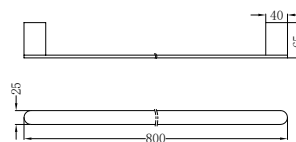

NR9024CH

Single Towel Rail 600mm
Chrome
Colours Available:

NR9030CH

Single Towel Rail 800mm
Chrome
Colours Available:

Matte Black
NR9024MB

Brushed Nickel
NR9024BN

Matte Black
NR9030MB

Brushed Nickel
NR9030BN