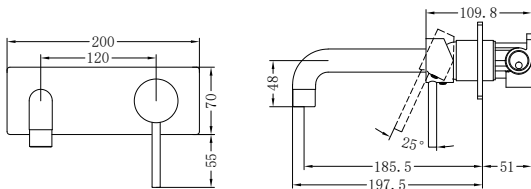

Brushed Nickel
NR250810btBN

Whole Set

NR250810bCH

Dolce Wall Basin/Bath Mixer Chrome
Water Rating: 5 Star, 6L/Min
Wels REG No. T41691
Colours Available:

Matte Black
NR250810bMB

Brushed Nickel
NR250810bBN

Universal Body