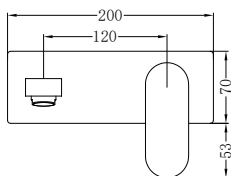

Brushed Nickel
NR301310atBN

Whole Set

NR301310aCH

Ecco Wall Basin/Bath Mixer Chrome
Water Rating: 4 Star, 7.5L/Min
Wels REG No. T41772
Colours Available:

Matte Black
NR301310aMB

Brushed Nickel
NR301310aBN

Universal Body