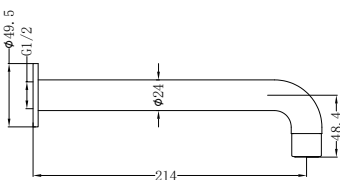

NR581009cCH

Dolce Pull Out Sink Mixer With Vegie Spray Function Chrome

Water Rating: 6 Star, 4.5L/Min

Wels REG No. T41360

Colours Available:

NR250803200CH

Dolce Basin/Bath Spout Only 215mm Chrome

Water Rating: 5 Star, 6L/Min

Wels REG No. T28876

Colours Available: