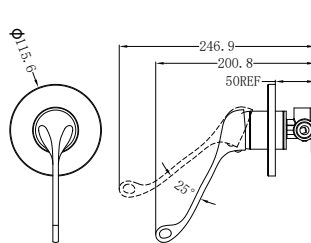

NR110001dCH

Classic Care Basin Mixer Chrome
Water Rating: 4 Star, 7.5L/Min
Wels REG No. T34938
Colours Available:

NR110001eCH

Classic Care Basin Mixer
Extended Handle Chrome
Water Rating: 4 Star, 7.5L/Min
Wels REG No. T34938
Colours Available:

NR110007dCH

Classic Care Sink Mixer Chrome
Water Rating: 4 Star, 7.5L/Min
Wels REG No. T34940
Colours Available:

NR110007eCH

Classic Care Sink Mixer
Extended Handle Chrome
Water Rating: 4 Star, 7.5L/Min
Wels REG No. T34940
Colours Available:

NR110009dCH

Classic Care Shower Mixer
Chrome
Colours Available:

NR110009eCH

Classic Care Shower Mixer
Extended Handle
Chrome
Colours Available: