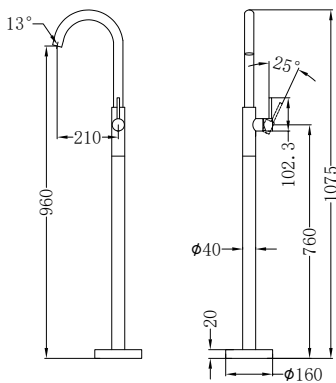

Dolce/Mecca Freestanding Bath Mixer
Colours Available: