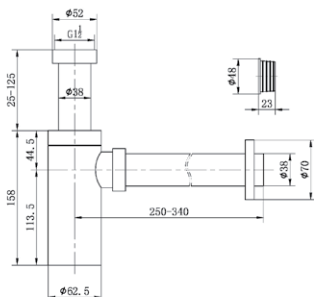

Brushed Nickel
 NRA707BN

NRA471CH

Universal Project Pop Up Waste
 Chrome
 Colours Available:

Matte Black
 NRA471MB

NRA186wCH

40mm Round Bottle Trap
 Chrome
 Colours Available:

Matte Black
 NRA186wMB

Brushed Nickel
 NRA186wBN