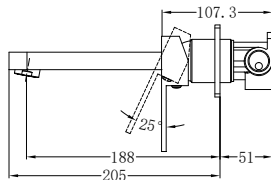

Brushed Nickel
NR301310atBN

Whole Set

NR301310aCH

Ecco Wall Basin/Bath Mixer Chrome
Water Rating: 4 Star, 7.5L/Min
Wels REG No. T41772
Colours Available:

Matte Black
NR301310aMB

Brushed Nickel
NR301310aBN

Universal Body