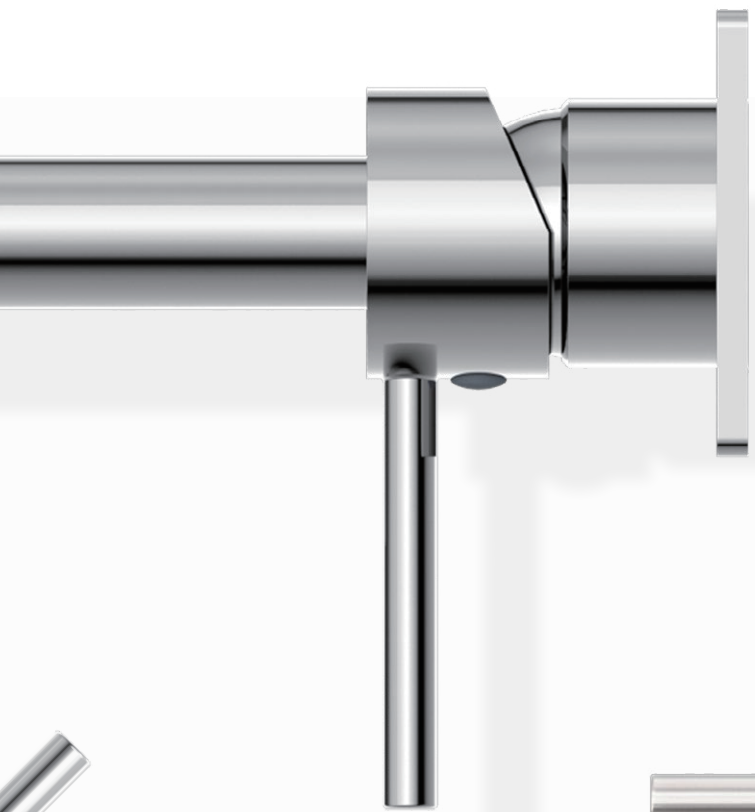

Chrome

Matte Black

Brushed Nickel

NR250802CH

Dolce Basin Mixer Straight Spout Chrome
 Water Rating: 5 Star, 6L/Min
 Wels REG No. T28858
 Colours Available:

Matte Black
NR250802MB

Brushed Nickel
NR250802BN

NR250804CH