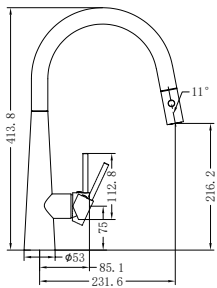

Matte Black
NR581009cMB

Brushed Nickel
NR581009cBN

NR250803200CH

Dolce Basin/Bath Spout Only 215mm Chrome

Water Rating: 5 Star, 6L/Min

Wels REG No. T28876

Colours Available:

Matte Black
NR250803200MB