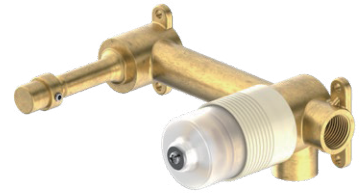

Universal Body

NRUB001

Project 35mm Universal
Wall Basin/Bath Mixer Body Only