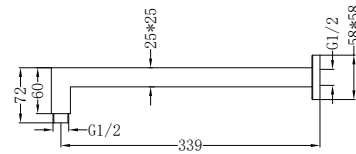

NR502CH

Round Shower Arm 330mm Length
Chrome
Colours Available:

NR501CH

Square Shower Arm
Chrome
Colours Available:

Matte Black
NR502MB

NR505CH

Square Swivel Shower Arm
Chrome
Colours Available: