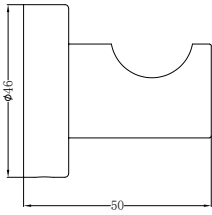

Matte Black
NR1980MB