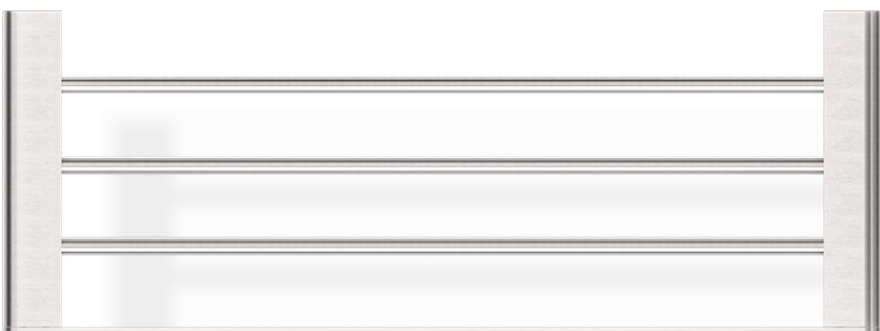

NR9024CH

Single Towel Rail 600mm
Chrome
Colours Available:

NR9030CH

Single Towel Rail 800mm
Chrome
Colours Available:

Matte Black
NR9024MB

Brushed Nickel
NR9024BN

Matte Black
NR9030MB

Brushed Nickel
NR9030BN