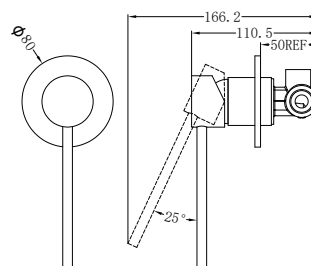

DDA RANGE

NR250802bCH

Dolce Care Basin Mixer Chrome
Water Rating: 5 Star, 6L/Min
Wels REG No. T28858
Colours Available:

NR250809dCH

Dolce Care Shower Mixer
Chrome
Colours Available:

Matte Black
NR250802bMB