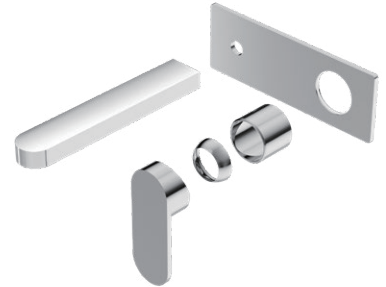

Trim Kit

NR301310atCH

Ecco Wall Basin/Bath Mixer Trim Kits Only Chrome
WELS Rating: 4 Star, 7.5L/Min
Wels REG No. T41772
Colours Available: