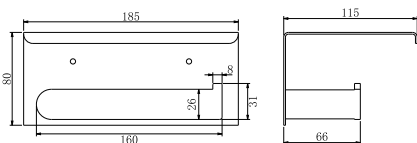

NR9086aCH

Toilet Roll Holder With Phone Holder
Chrome
Colours Available:

NR9080CH

Hand Towel Rail
Chrome
Colours Available:

Matte Black
NR9086aMB

Brushed Nickel
NR9086aBN

Matte Black
NR9080MB

Brushed Nickel
NR9080BN