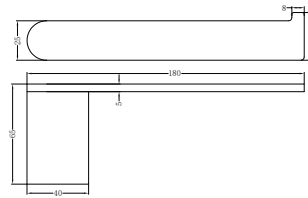

NR9082CH

Robe Hook
Chrome
Colours Available:

NR9086CH

Toilet Roll Holder
Chrome
Colours Available:

NR9086aCH

Toilet Roll Holder With Phone Holder
Chrome
Colours Available:

NR9080CH

Hand Towel Rail
Chrome
Colours Available: