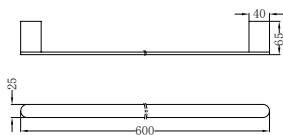

NR9024CH

Single Towel Rail 600mm
Chrome
Colours Available:

NR9030CH

Single Towel Rail 800mm
Chrome
Colours Available:

Matte Black
NR9024MB

Brushed Nickel
NR9024BN

Matte Black
NR9030MB

Brushed Nickel
NR9030BN