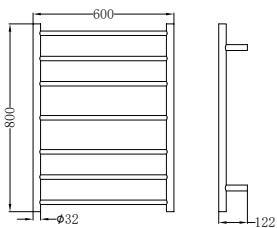

NRFW001MB

Tile Insert Floor Waste 50mm Outlet
Matte Black
Colours Available:

Brushed Nickel
NRFW001BN

NR190001CH

Non-Heated Towel Ladder
Chrome
Colours Available:

Matte Black
NR190001MB

Brushed Nickel
NR190001BN