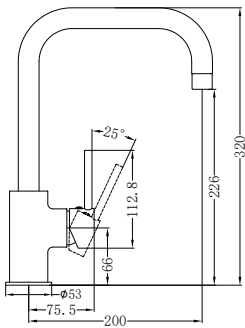

Matte Black
NR250806MB

NR250807CH

Dolce Kitchen Mixer Gooseneck Chrome

Water Rating: 4 Star, 7.5L/Min

Wels REG No. T06930

Colours Available: