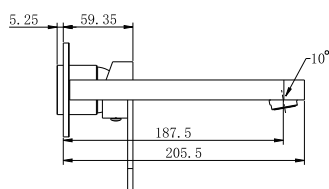

Universal Body

NRUB001

Project 35mm Universal
Wall Basin/Bath Mixer Body Only

Trim Kit

NR301310btCH

Ecco Wall Basin/Bath Mixer Separate Back Plate
Trim Kits Only Chrome
WELS Rating: 4Star, 7.5L/Min
Wels REG No. T41773
Colours Available:

Whole Set

NR301310bCH

Ecco Wall Basin/Bath Mixer Separate Back Plate Chrome
Water Rating: 4 Star, 7.5L/Min
Wels REG No. T41773
Colours Available: