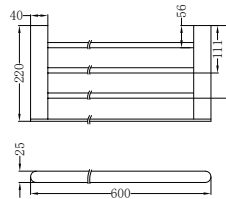

NR9087aCH

Metal Shower Shelf
Chrome
Colours Available:

NR9089CH

Towel Rack
Chrome
Colours Available:

NR9088CH

Toilet Brush Holder
Chrome
Colours Available:

NR9081CH

Soap Dish Holder
Chrome
Colours Available: