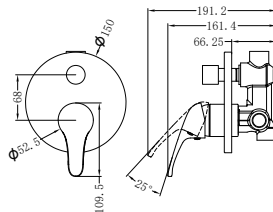

NR110001CH

Classic Basin Mixer Chrome
Water Rating: 4 Star, 7.5L/Min
Wels REG No. T06931
Colours Available:

NR110007150CH

Classic Swivel Basin Mixer Chrome
Water Rating: 4 Star, 7.5L/Min
Wels REG No. T25466
Colours Available:

NR110007CH

Classic Sink Mixer Chrome
Water Rating: 4 Star, 7.5L/Min
Wels REG No. T06932
Colours Available:

NR110009CH

Classic Shower Mixer Chrome
Colours Available:

NR110009aCH

Classic Shower Mixer with Divertor Chrome
Colours Available:

NR110003CH

Classic Bath Outlet Chrome
Colours Available: