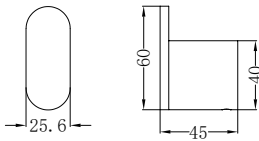

NR9082CH

Robe Hook
Chrome
Colours Available:

NR9086CH

Toilet Roll Holder
Chrome
Colours Available:

NR9086aCH

Toilet Roll Holder With Phone Holder
Chrome
Colours Available:

NR9080CH

Hand Towel Rail
Chrome
Colours Available: