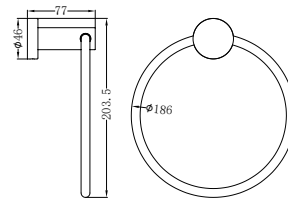

Matte Black
NR1980MB