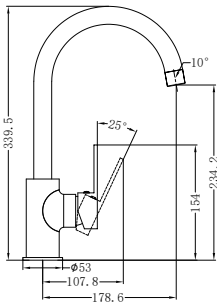

NR301303CH

Ecco Fixed Bath Spout Only
Chrome
Colours Available: