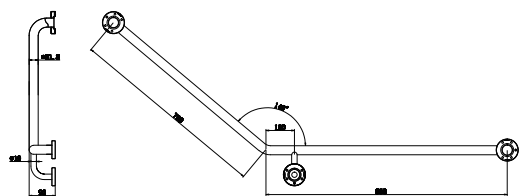

NRCR031CH

SS304 800X700mm 140 Degrees
Left Hand (Concealed Fixing)
Chrome
Colours Available:

Matte Black
NRCR031MB

NRCR03rCH

SS304 800X700 140 Degrees
Right Hand
Chrome
Colours Available:

Matte Black
NRCR03rMB