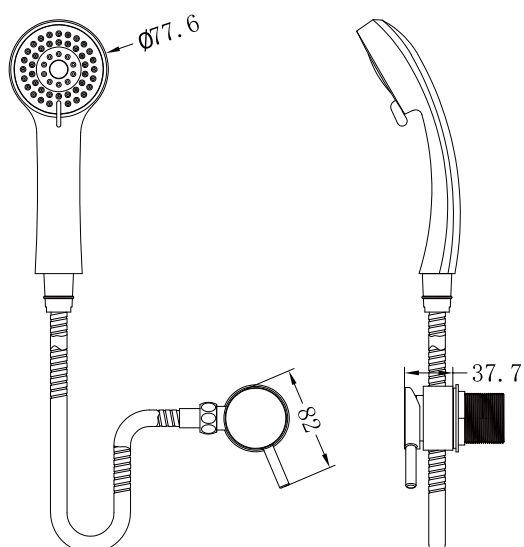

# Caravan External Shower

## Drawing

## Packaging Includes

1x shower mixer  
1x hand shower  
1x hose

\*Dimensions are nominal measurements only.