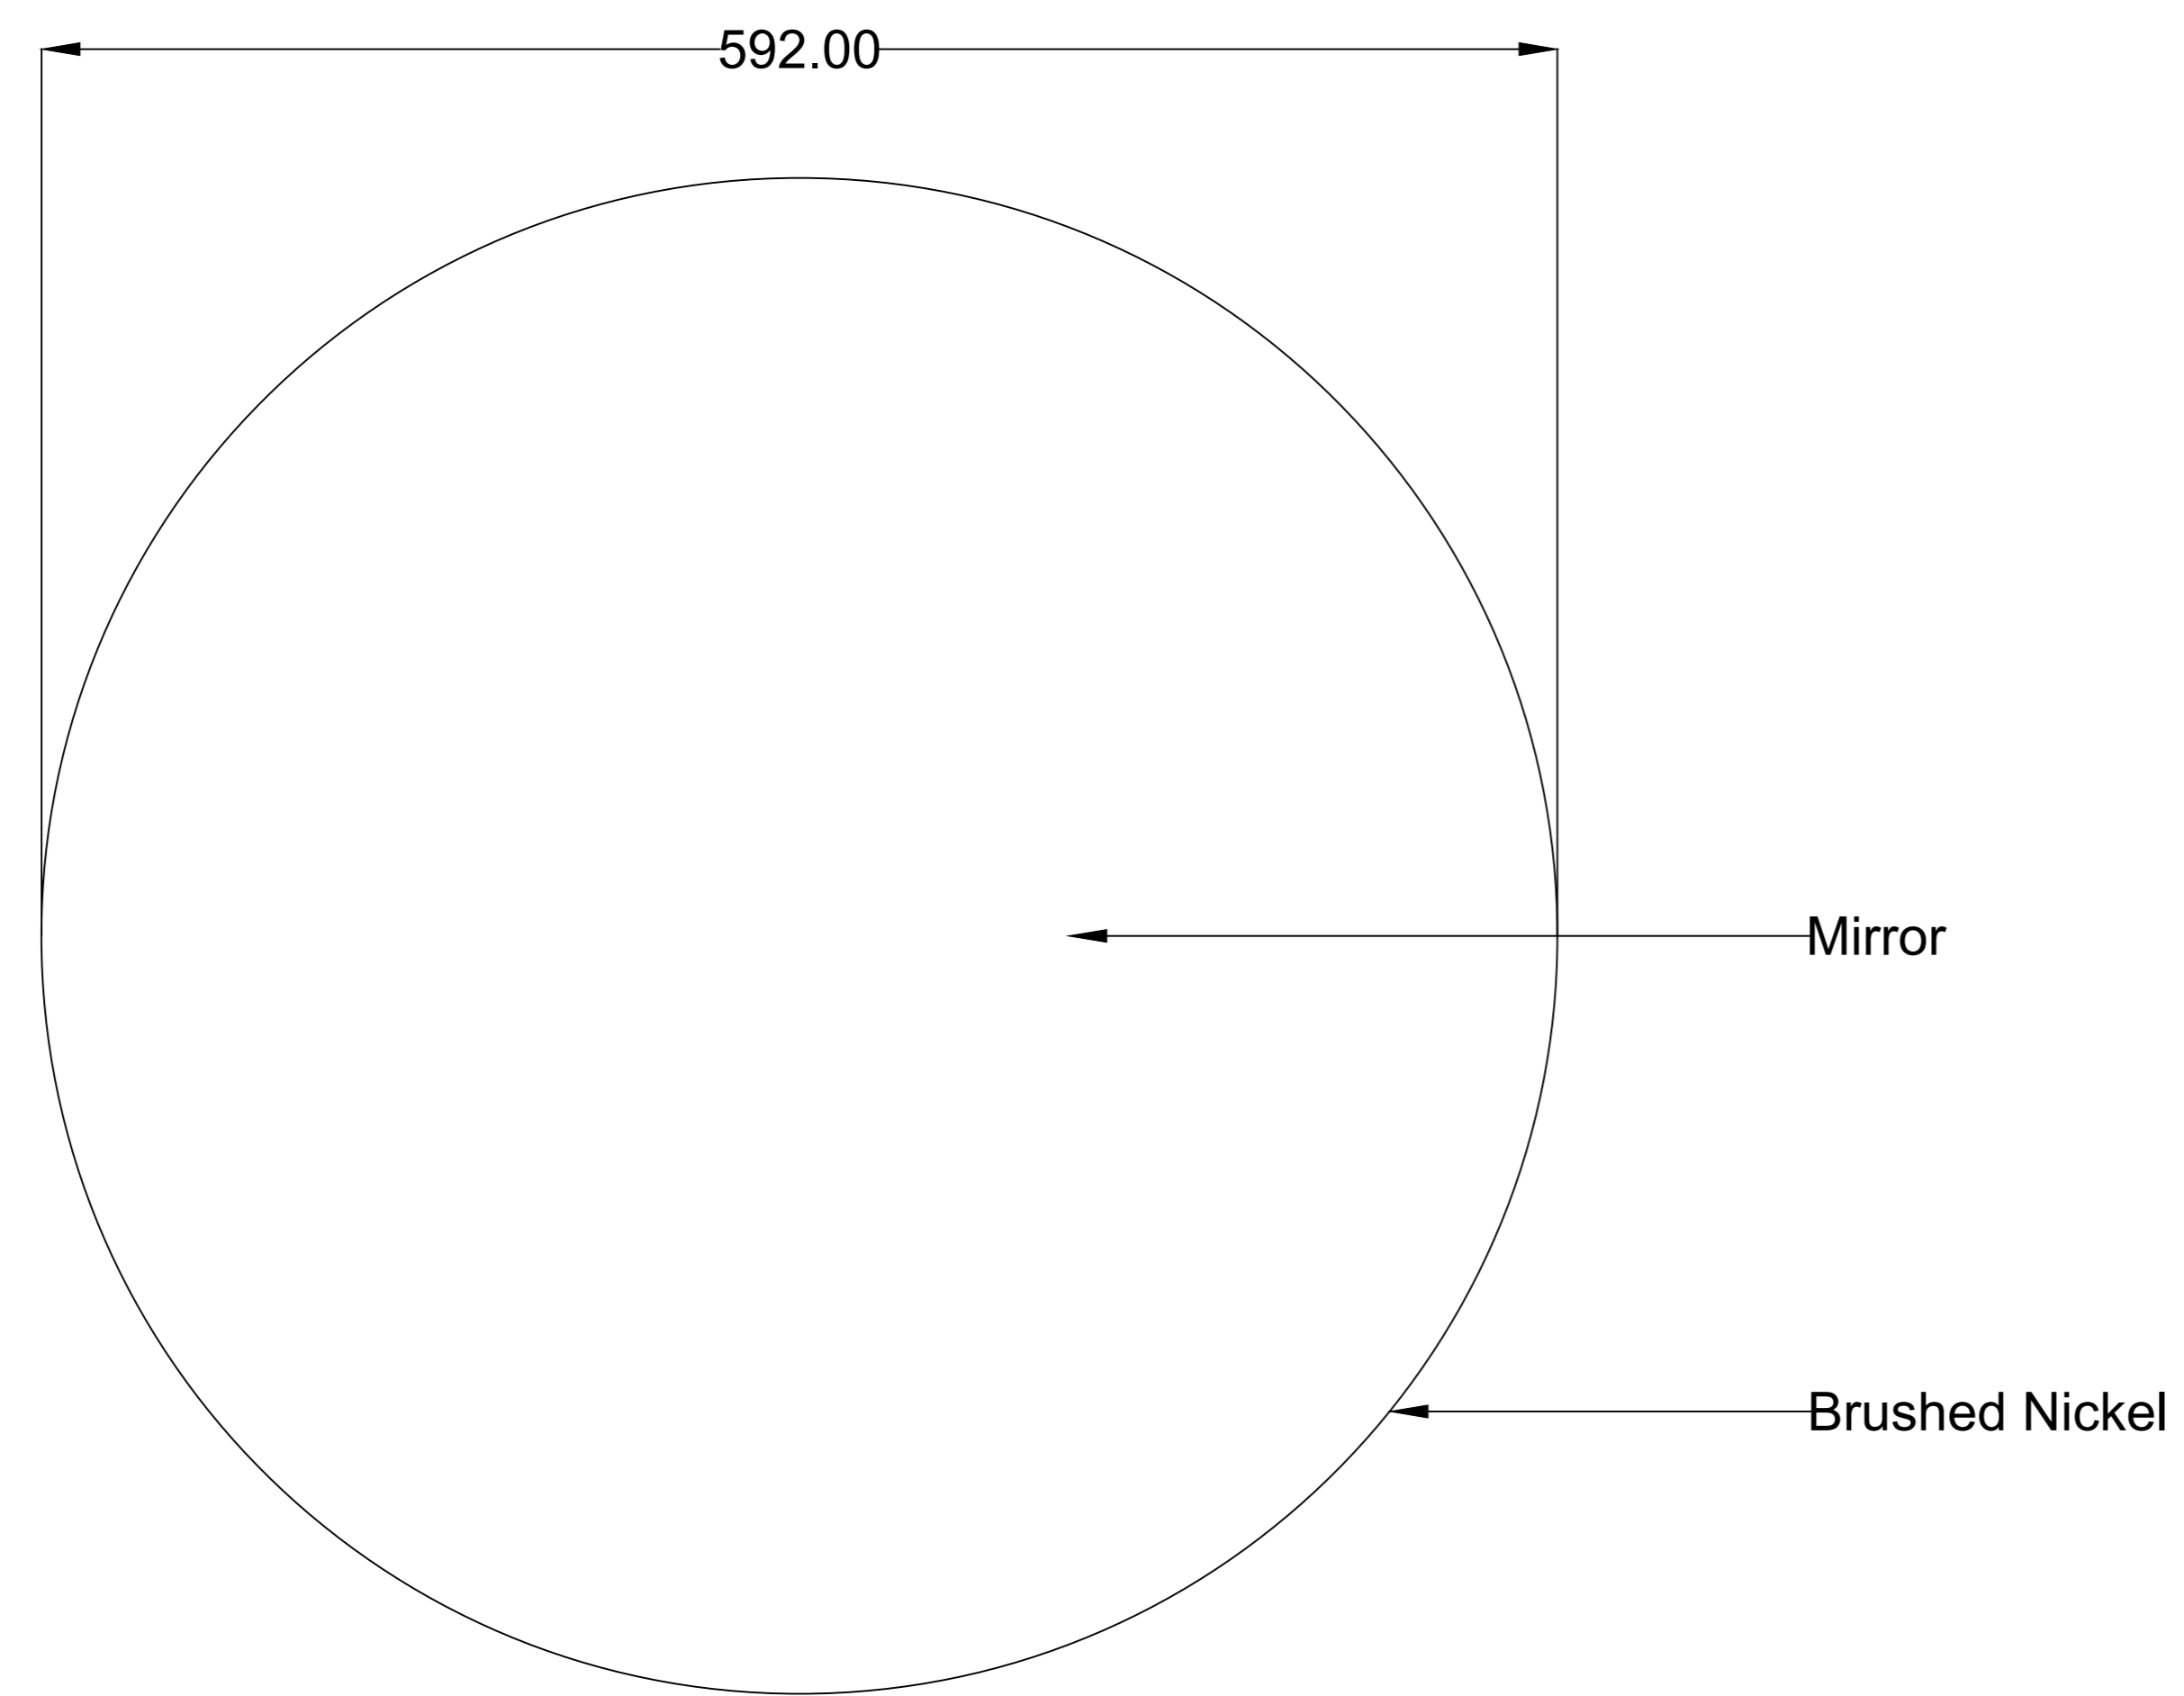

# FRONT

# BACK

Item	NM-R60-N	Size	Φ600mm*27mm
Main material	Aluminum& Mirror	Finish	Mirror

**CARYSIL**