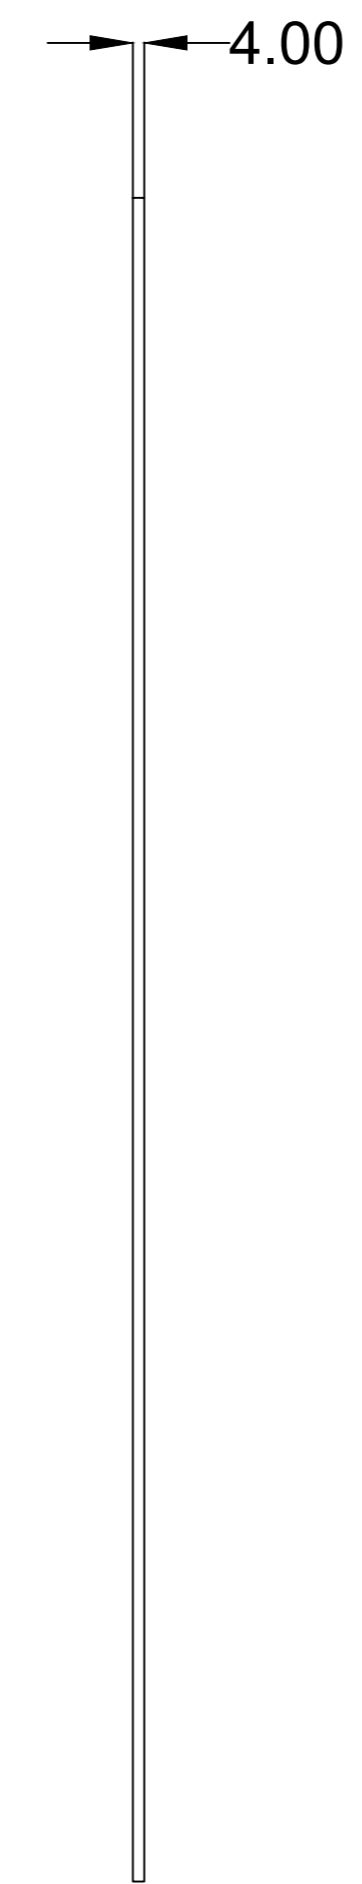

# FRONT

# BACK

Item	NM-R60-N	Size	Φ600mm*27mm
Main material	Aluminum& Mirror	Finish	Mirror

**CARYSIL**