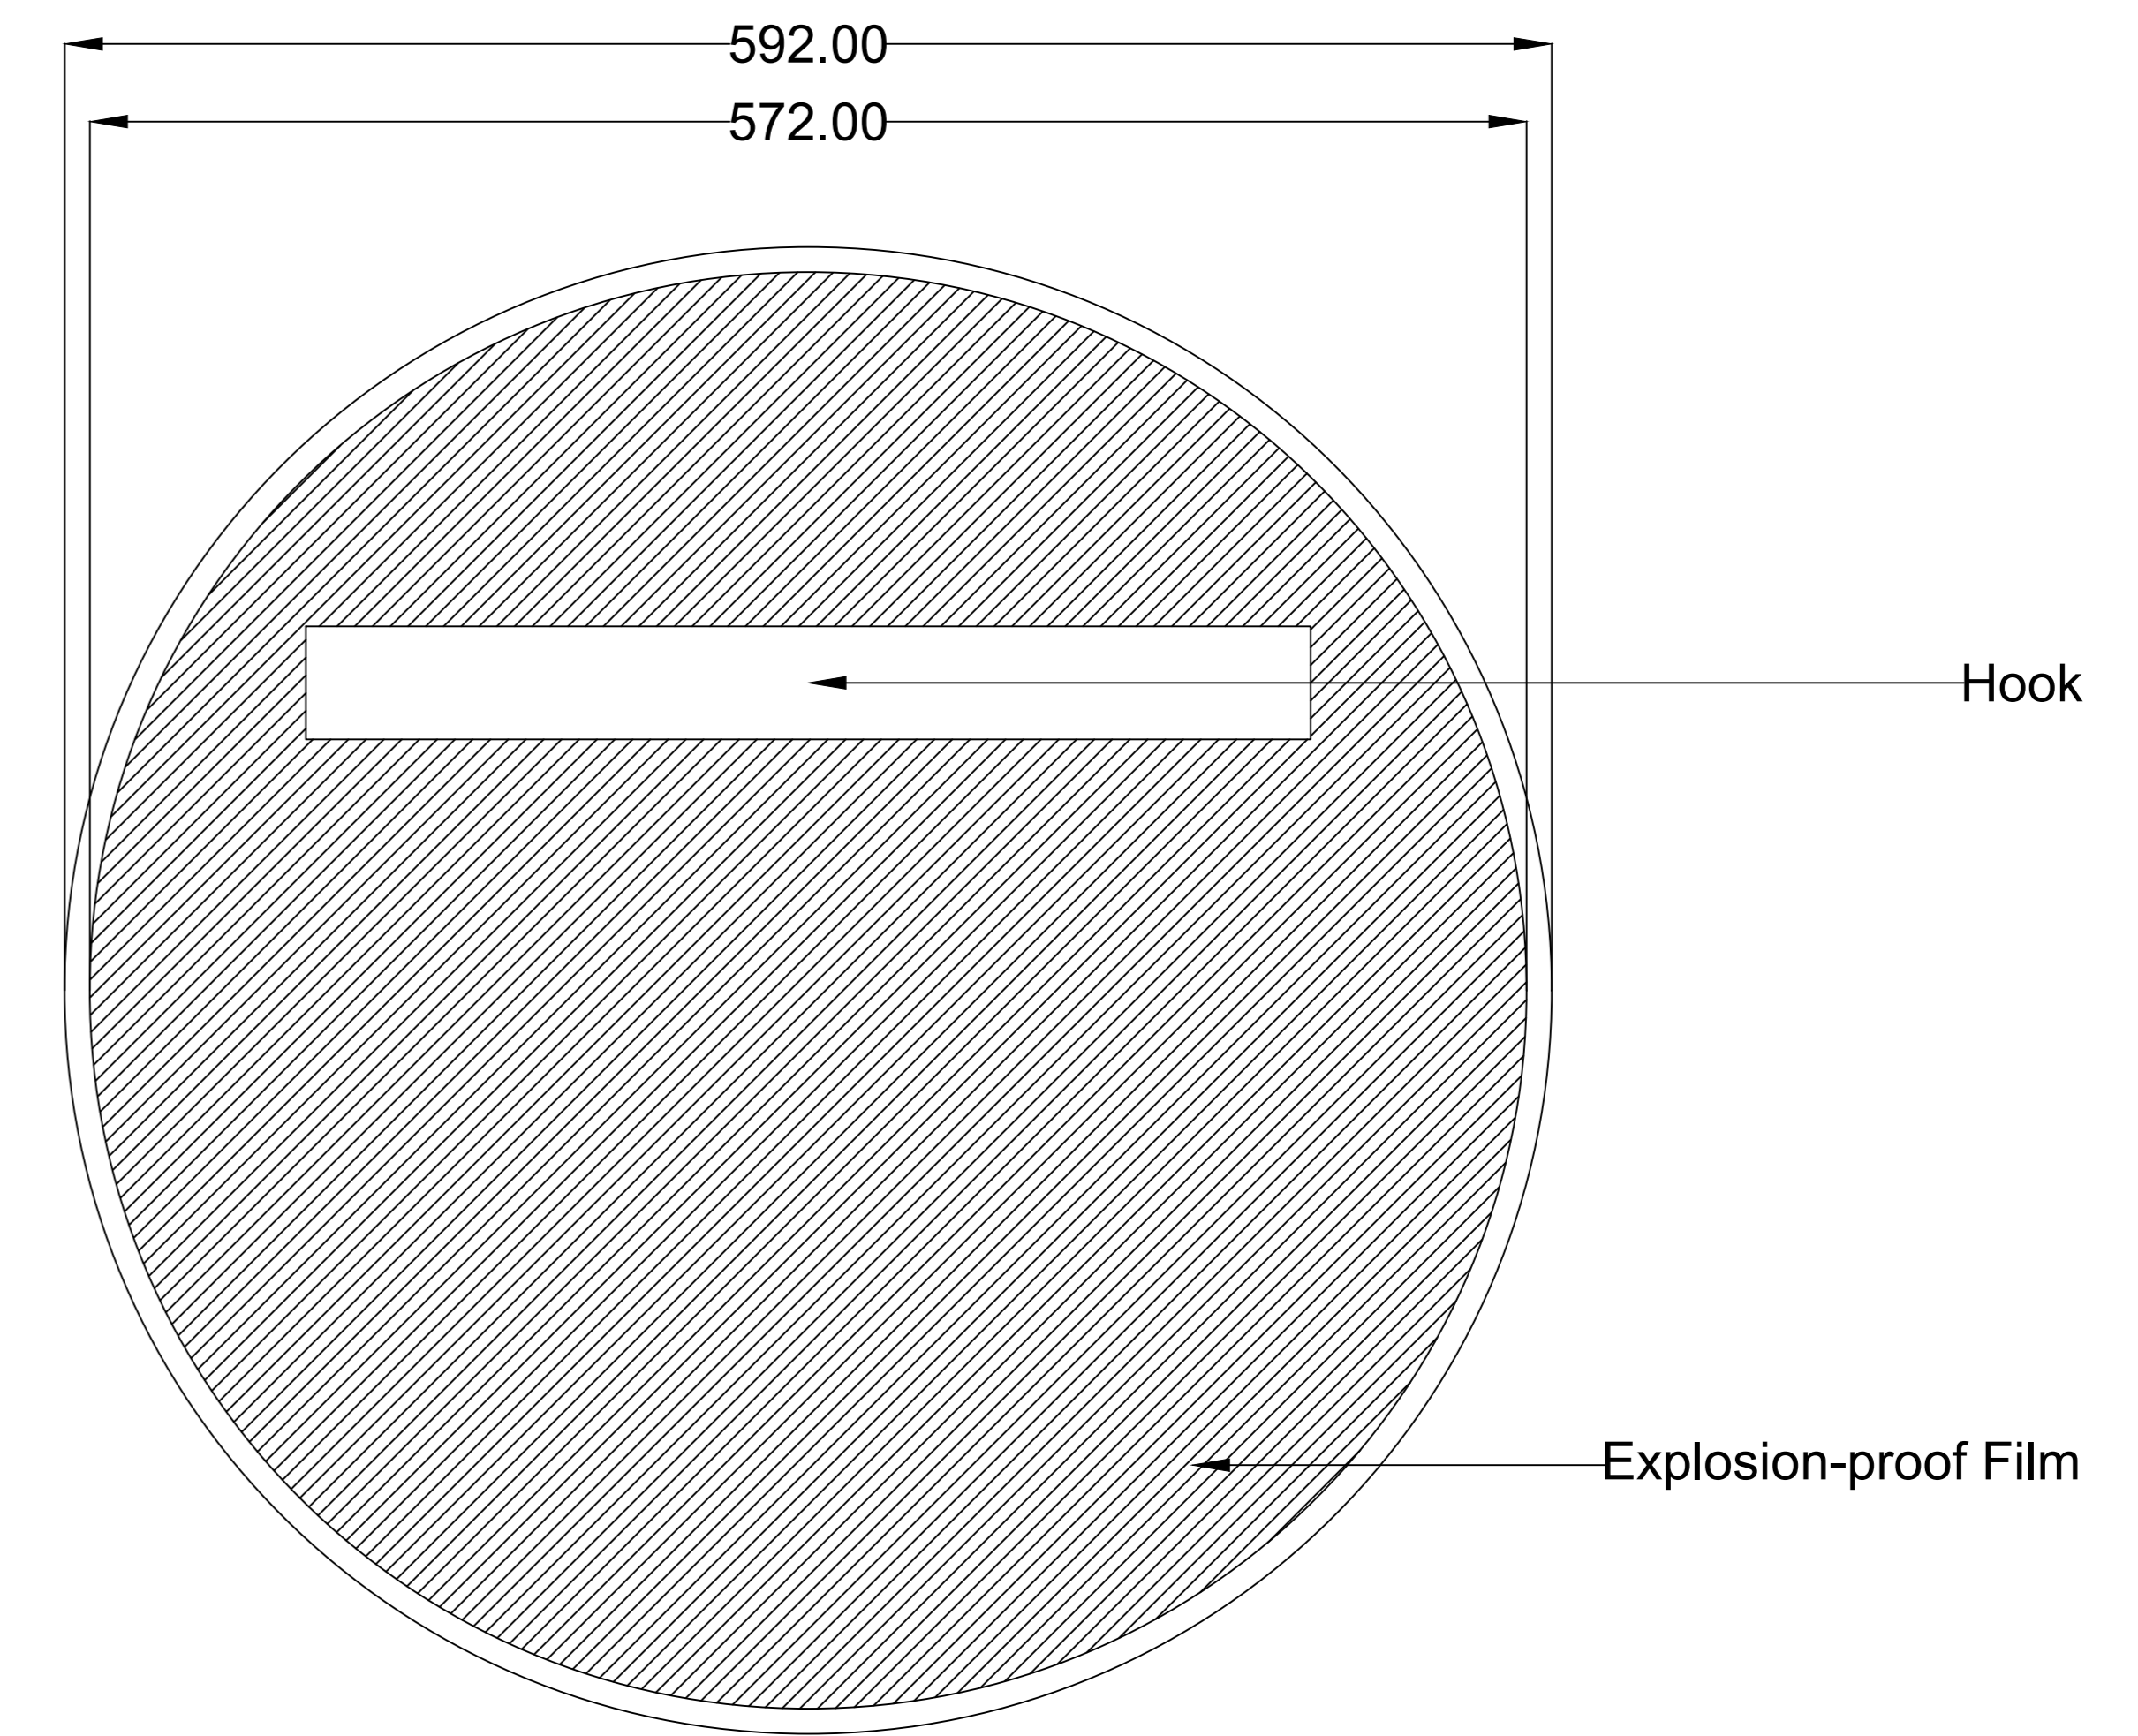

# FRONT

# BACK

Item	NM-R60-N	Size	Φ600mm*27mm
Main material	Aluminum& Mirror	Finish	Mirror

**CARYSIL**