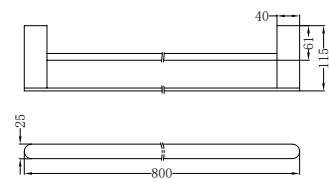

Brushed Nickel
NR9030dBN

Brushed Gold
NR9030dBG

Gun Metal
NR9030dGM