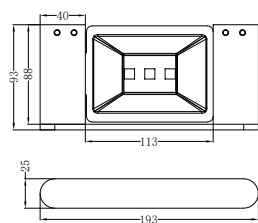

NR9080CH

Bianca Hand Towel Rail Chrome
Colours Available:

NR9081CH

Bianca Soap Dish Holder
Colours Available: