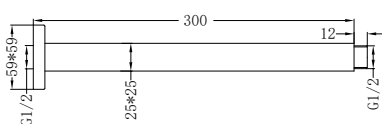

NR504150CH
NR504300CH

Square Ceiling Arm 150mm/300mm Length Chrome
 Wels Rating: N/A
 Colours Available:

Matte Black
 NR504300MB

Brushed Nickel
 NR504300BN

Brushed Gold
 NR504300BG

Gun Metal
 NR504300GM

Chrome