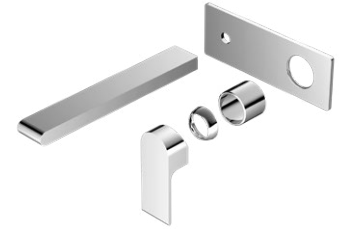

Trim Kit

NR321510btCH

Bianca Wall Basin/Bath Mixer 230mm
Trim Kits Only Chrome
Wels Rating: 6 Star, 4.5L/Min
Wels REG No. T41693
Colours Available: