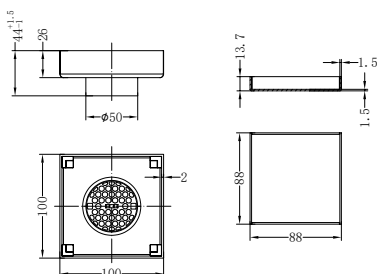

Brushed Gold
NRFW006BG

Gun Metal
NRFW006GM