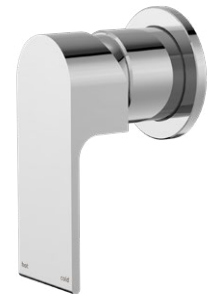

Matte Black
NR321511htMB

Brushed Nickel
NR321511htBN

Brushed Gold
NR321511htBG

Gun Metal
NR321511htGM

Whole Set

NR321511hCH

Bianca Shower Mixer 60mm Plate Chrome
Wels Rating: N/A
Colours Available:

Matte Black
NR321511hMB

Bianca Shower Mixer 80mm Plate
Trim Kits Only Chrome

Matte Black
NR321511dtMB

Brushed Nickel
NR321511dtBN

Brushed Gold
NR321511dtBG

Gun Metal
NR321511dtGM

Whole Set

NR321511dCH

Bianca Shower Mixer 80mm Plate Chrome
Wels Rating: N/A