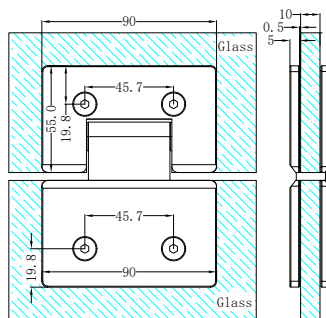

Matte Black
NRSH102aMB