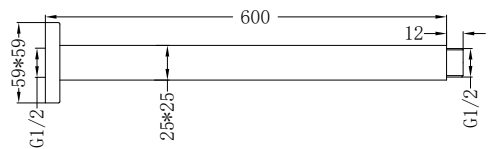

NR504600CH

Square Ceiling Arm 600mm Length Chrome

Wels Rating: N/A

Colours Available: