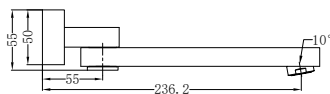

Bianca Swivel Bath Spout Only Chrome
 Colours Available:

Matte Black
NR207MB

Brushed Nickel
NR207BN

Brushed Gold
NR207BG

Gun Metal
NR207GM

NR321503CH

Bianca Fixed Basin/Bath Spout
Only 200mm Chrome
Colours Available: