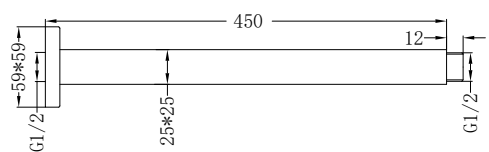

Matte Black
 Brushed Nickel
 Brushed Gold
 Gun Metal

NR504450CH

Square Ceiling Arm 450mm Length Chrome

Wels Rating: N/A

Colours Available:

Matte Black
NR504450MB

NR504600CH

Square Ceiling Arm 600mm Length Chrome