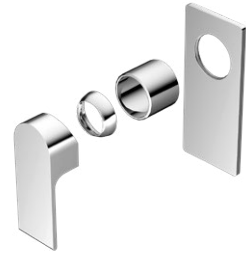

Trim Kit

NR32151tCH

Bianca Shower Mixer Trim Kits Only

Chrome

Colours Available: