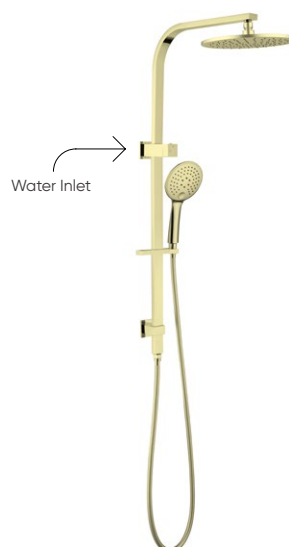

Brushed Nickel
NR321503aBN

Brushed Gold
NR321503aBG

Gun Metal
NR321503aGM

NR250805cCH

Bianca Twin Shower Chrome
 Wels Rating: Overhead Shower Not Star Rated, 7.5L/Min
 Hand Shower Not Star Rated, 7.5L/Min
 Wels REG No. S17515
 Colours Available:

NR250805cCH

NR250805cMB / NR250805cGM
 NR250805cBN / NR250805cBG

Bianca Twin Shower
 Wels Rating: Overhead Shower 4 Star, 7.5L/Min
 Hand Shower 4 Star, 7.5L/Min
 Wels REG No. S17424
 Colours Available:

Matte Black
 NR250805cMB

Brushed Nickel
 NR250805cBN

Brushed Gold
 NR250805cBG

Gun Metal
 NR250805cGM

NR501CH

Square Shower Arm Chrome
 Wels Rating: N/A
 Colours Available:

Matte Black
NR501MB

Brushed Nickel
NR501BN

Brushed Gold
NR501BG

Gun Metal
NR501GM

NR502CH

Round Shower Arm 330mm Length Chrome
 Wels Rating: N/A
 Colours Available:

Matte Black
NR502MB

Brushed Nickel
NR502BN

Brushed Gold
NR502BG

Gun Metal
NR502GM

NR503100CH