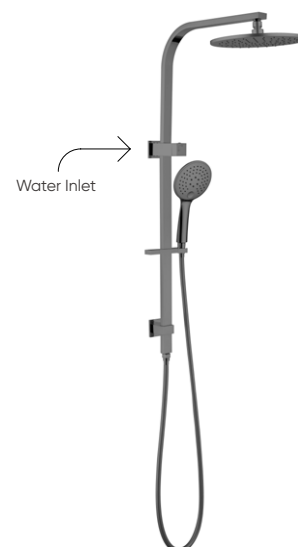

Gun Metal
NR250805cGM