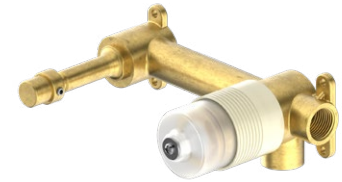

Brushed Gold
NR321510bBG

Gun Metal
NR321510bGM

Universal Body

NRUB001P

Premium 35mm Universal
Wall Basin/Bath Mixer Body Only

Trim Kit

NR321510ftCH

Bianca Wall Basin/Bath Mixer Separate
Back Plate 230mm Trim Kits Only Chrome
Wels Rating: 6 Star, 4.5L/Min
Wels REG No. T41695
Colours Available: