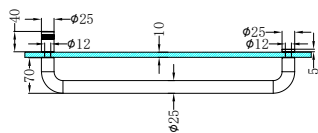

Colours Available:

Matte Black
NRSH303aMB

Brushed Nickel
NRSH303aBN

Brushed Gold
NRSH303aBG

Gun Metal
NRSH303aGM

NRSH401MB

Half Round Water Seal Rail

750mm Matte Black