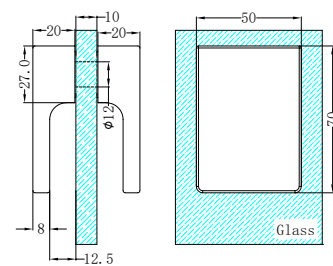

NRSH302aCH

Square Shower Knob Handle Chrome
Colours Available:

Matte Black
NRSH302aMB

Brushed Nickel
NRSH302aBN

Brushed Gold
NRSH302aBG

Gun Metal
NRSH302aGM

NRSH303aCH

Towel Bar 500mm Chrome