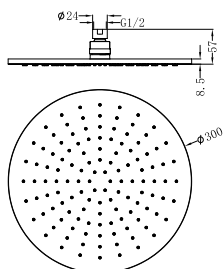

300mm Round Shower Head Chrome

Wels Rating: 3 Star, 9L/Min

Wels REG No. S16670

Colours Available:

Matte Black
NRROA1202MB

Brushed Nickel
NRROA1202BN

Brushed Gold
NRROA1202BG

Gun Metal
NRROA1202GM