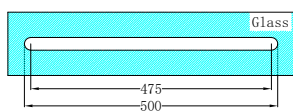

Colours Available:

Matte Black
NRSH303aMB

Brushed Nickel
NRSH303aBN

Brushed Gold
NRSH303aBG

Gun Metal
NRSH303aGM

NRSH401MB

Half Round Water Seal Rail

750mm Matte Black