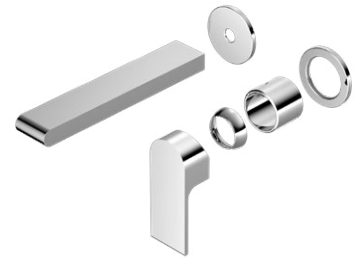

Brushed Gold
NR321510aBG

Gun Metal
NR321510aGM

Universal Body

NRUB001P

Premium 35mm Universal
Wall Basin/Bath Mixer Body Only

Trim Kit

NR321510etCH

Bianca Wall Basin/Bath Mixer Separate
Back Plate 187mm Trim Kits Only Chrome
Wels Rating: 6 Star, 4.5L/Min
Wels REG No. T41694
Colours Available:

Matte Black
NR321510etMB

Brushed Nickel
NR321510etBN

Brushed Gold
NR321510etBG

Gun Metal
NR321510etGM

Whole Set

NR321510eCH

Bianca Wall Basin/Bath Mixer Separate
Back Plate 187mm Chrome
Wels Rating: 6 Star, 4.5L/Min
Wels REG No. T41694
Colours Available: