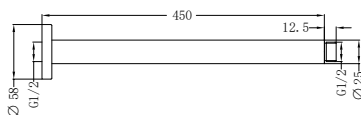

NR503300CH

Round Ceiling Arm 300mm Length Chrome

Wels Rating: N/A

Colours Available:

NR503450CH

Round Ceiling Arm 450mm Length Chrome

Wels Rating: N/A

Colours Available: