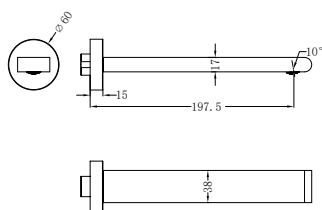

Brushed Nickel
NR321503BN

Brushed Gold
NR321503BG

Gun Metal
NR321503GM

NR321503bCH

Bianca Fixed Basin/Bath Spout
Only 240mm Chrome
Colours Available: