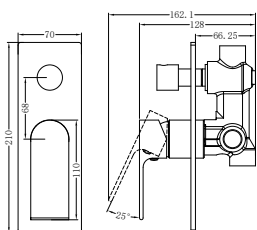

Universal Body

NRUB003P

Premium 35mm Universal Shower Mixer With Divertor Body Only

Trim Kit

NR321511atCH

Bianca Shower Mixer With Divertor Trim Kits Only Chrome Colours Available:

Whole Set

NR321511aCH

Bianca Shower Mixer With Divertor Chrome Wels Rating: N/A Colours Available: