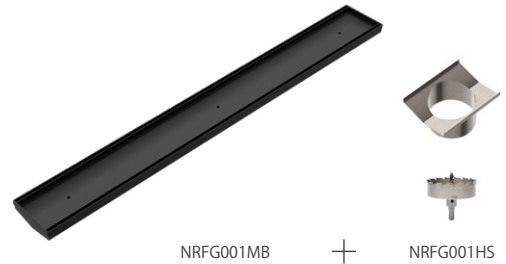

NRFG001HSMB

Tile Insert V Channel Floor Grate 89mm
Outlet With Hole Saw Matte Black

Colours Available:

NRFG001MB

NRFG001HS

NRFG001BN + NRFG001HS

Brushed Nickel
NRFG001HSBN

NRFG001BG + NRFG001HS

Brushed Gold
NRFG001HSBG

NRFG001GM + NRFG001HS

Gun Metal
NRFG001HSGM