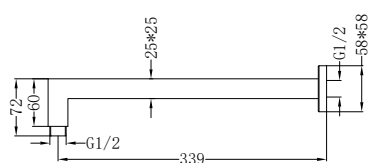

Matte Black
NR501MB