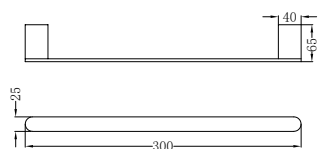

Matte Black
NR9080MB

NR9081CH

Bianca Soap Dish Holder
Colours Available: