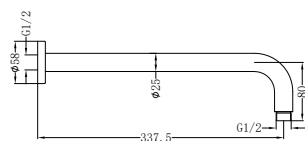

Gun Metal
NR501GM

NR502CH

Round Shower Arm 330mm Length Chrome
 Wels Rating: N/A
 Colours Available:

Matte Black
NR502MB

Brushed Nickel
NR502BN

Brushed Gold
NR502BG

Gun Metal
NR502GM

NR503100CH