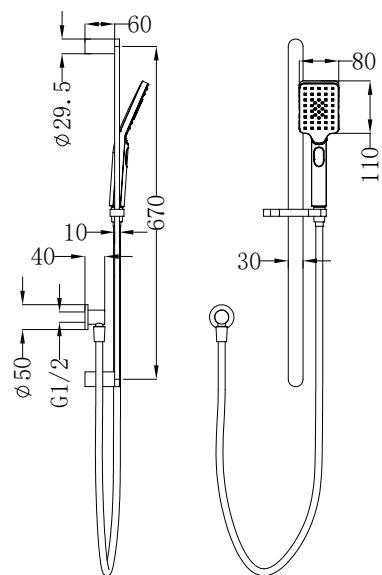

Chrome

Matte Black

Brushed Nickel

Brushed Gold

Gun Metal

NR30803CH

Bianca Shower Rail Chrome
Wels Rating: 5 Star, 6L/Min
Wels REG No. S16422
Colours Available:

Matte Black
NR30803MB