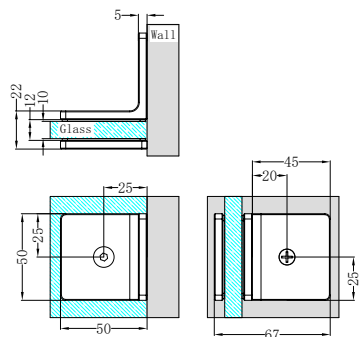

Matte Black
NRSH204aMB