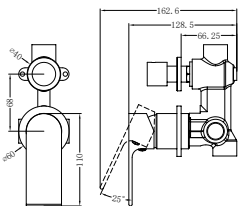

Universal Body

NRUB003P

Premium 35mm Universal Shower Mixer With Divertor Body Only

Trim Kit

NR321511gtCH

Bianca Shower Mixer With Divertor Separate Back Plate Trim Kits Only Chrome Colours Available:

Whole Set

NR321511gCH

Bianca Shower Mixer With Divertor Separate Back Plate Chrome Wels Rating: N/A Colours Available: