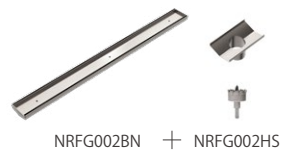

Gun Metal
NRFG001HSGM

NRFG002HSMB

Tile Insert V Channel Floor Grate 50mm
Outlet With Hole Saw Matte Black

Colours Available:

NRFG002MB

NRFG002HS

NRFG002BN + NRFG002HS

Brushed Nickel
NRFG002HSBN