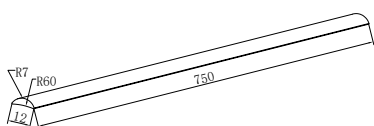

NRSH303aCH

Towel Bar 500mm Chrome

Colours Available:

NRSH401MB

Half Round Water Seal Rail

750mm Matte Black

Colours Available: