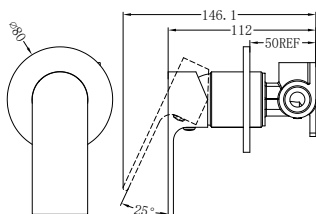

Universal Body

NRUB002P

Premium 35mm Universal Shower Mixer Body Only

Trim Kit

NR321511dtCH

Bianca Shower Mixer 80mm Plate
Trim Kits Only Chrome

Whole Set

NR321511dCH

Bianca Shower Mixer 80mm Plate Chrome
Wels Rating: N/A