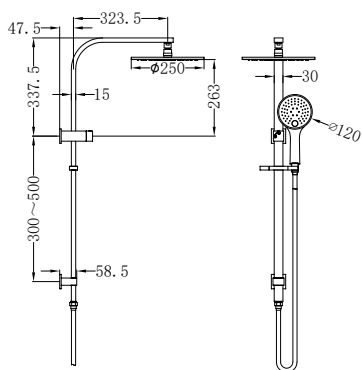

NR250805cMB / NR250805cGM
NR250805cBN / NR250805cBG