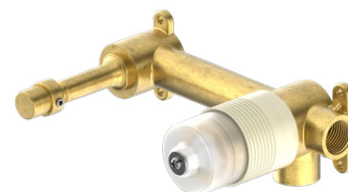

Brushed Gold
NR321503bBG

Gun Metal
NR321503bGM

Universal Body

NRUB001P

Premium 35mm Universal
Wall Basin/Bath Mixer Body Only

Trim Kit

NR321510atCH

Bianca Wall Basin/Bath Mixer 187mm