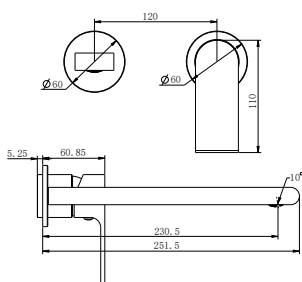

Matte Black
NR321510fMB