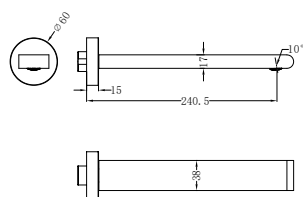

Matte Black
NR321503bMB

Brushed Nickel
NR321503bBN

Brushed Gold
NR321503bBG

Gun Metal
NR321503bGM