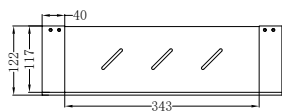

NR9086CH

Bianca Toilet Roll Holder Chrome
Colours Available:

NR9087aCH

Bianca Metal Shower Shelf Chrome
Colours Available: