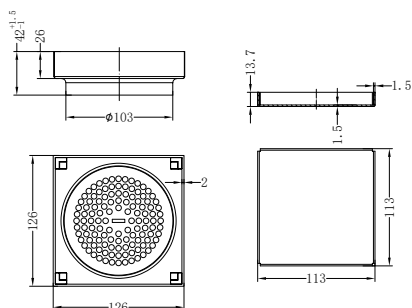

Brushed Gold
NRFW008BG

Gun Metal
NRFW008GM