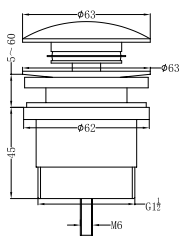

Matte Black
NRA706MB