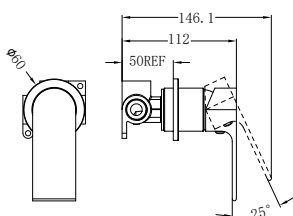

Universal Body

NRUB002P

Premium 35mm Universal Shower Mixer Body Only

Trim Kit

NR321511htCH

Bianca Shower Mixer 60mm Plate
Trim Kits Only Chrome
Colours Available:

Whole Set

NR321511hCH

Bianca Shower Mixer 60mm Plate Chrome
Wels Rating: N/A
Colours Available: