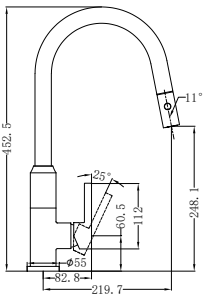

NR231708CH

Pearl Pull Out Sink Mixer With Vegie
Spray Function Chrome
Wels Rating: 6 Star, 4.5L/Min
Wels REG No. T41358
Colours Available: