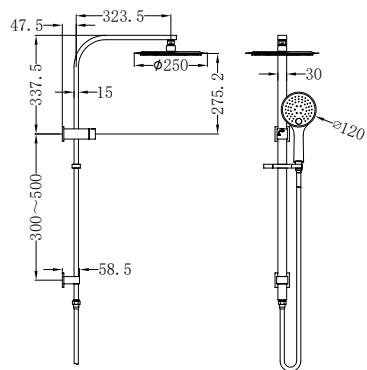

Brushed Nickel
NR321503aBN

Brushed Gold
NR321503aBG

Gun Metal
NR321503aGM

NR250805cCH

Bianca Twin Shower Chrome
 Wels Rating: Overhead Shower Not Star Rated, 7.5L/Min
 Hand Shower Not Star Rated, 7.5L/Min
 Wels REG No. S17515
 Colours Available: