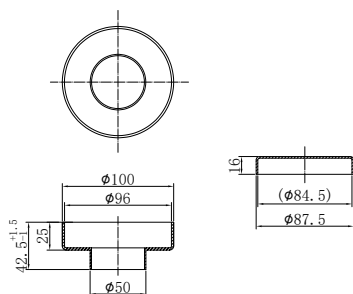

Matte Black
NRFW003MB

Brushed Nickel
NRFW003BN

Brushed Gold
NRFW003BG

Gun Metal
NRFW003GM

NRFW004CH

130mm Round Tile Insert Floor Waste
80mm Outlet Chrome

Colours Available: