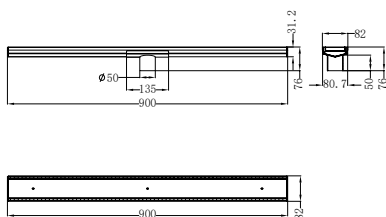

NRFG001HSMB

Tile Insert V Channel Floor Grate 89mm
Outlet With Hole Saw Matte Black

Colours Available:

NRFG001MB

NRFG001HS

NRFG001BN + NRFG001HS

Brushed Nickel
NRFG001HSBN

NRFG001BG + NRFG001HS

Brushed Gold
NRFG001HSBG

NRFG001GM + NRFG001HS

Gun Metal
NRFG001HSGM

NRFG002HSMB

Tile Insert V Channel Floor Grate 50mm
Outlet With Hole Saw Matte Black

Colours Available:

NRFG002MB

NRFG002HS

NRFG002BN + NRFG002HS

Brushed Nickel
NRFG002HSBN

NRFG002BG + NRFG002HS

Brushed Gold
NRFG002HSBG

NRFG002GM + NRFG002HS

Gun Metal
NRFG002HSGM