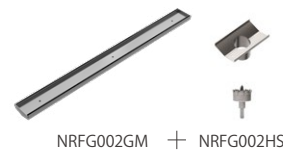

NRFG002GM + NRFG002HS

Gun Metal
NRFG002HSGM