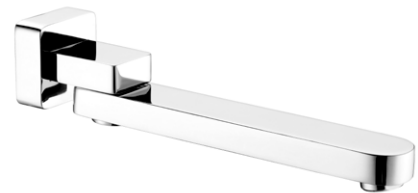

Bianca Swivel Bath Spout Only Chrome
 Colours Available:

Matte Black
NR207MB

Brushed Nickel
NR207BN

Brushed Gold
NR207BG

Gun Metal
NR207GM

NR321503CH

Bianca Fixed Basin/Bath Spout
Only 200mm Chrome
Colours Available:

Matte Black
NR321503MB

Brushed Nickel
NR321503BN

Brushed Gold
NR321503BG

Gun Metal
NR321503GM

NR321503bCH

Bianca Fixed Basin/Bath Spout
Only 240mm Chrome
Colours Available:

Matte Black
NR321503bMB

Brushed Nickel
NR321503bBN