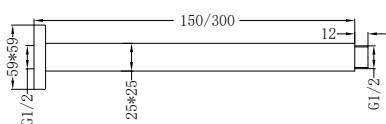

NR504150CH
NR504300CH

Square Ceiling Arm 150mm/300mm Length Chrome
 Wels Rating: N/A
 Colours Available:

Matte Black
 NR504300MB

Brushed Nickel
 NR504300BN

Brushed Gold
 NR504300BG

Gun Metal
 NR504300GM

Chrome