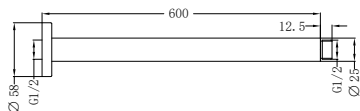

NR503600CH

Round Ceiling Arm 600mm Length Chrome
Wels Rating: N/A
Colours Available:

NR504150CH
NR504300CH

Square Ceiling Arm 150mm/300mm Length Chrome
Wels Rating: N/A
Colours Available: