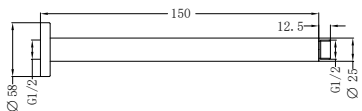

Round Ceiling Arm 100mm Length Chrome
 Wels Rating: N/A
 Colours Available:

Matte Black
NR503100MB

Brushed Nickel
NR503100BN

Brushed Gold
NR503100BG

Gun Metal
NR503100GM

NR503150CH

Round Ceiling Arm 150mm Length Chrome
 Wels Rating: N/A
 Colours Available: