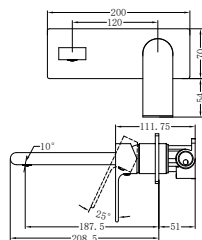

Brushed Gold
NR321510aBG

Gun Metal
NR321510aGM

Universal Body

NRUB001P

Premium 35mm Universal
Wall Basin/Bath Mixer Body Only

Trim Kit

NR321510etCH

Bianca Wall Basin/Bath Mixer Separate
Back Plate 187mm Trim Kits Only Chrome
Wels Rating: 6 Star, 4.5L/Min
Wels REG No. T41694
Colours Available: