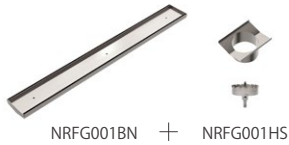

NRFG001BN + NRFG001HS

Brushed Nickel
NRFG001HSBN