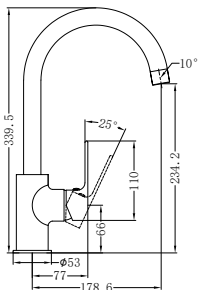

Matte Black
NR321506MB