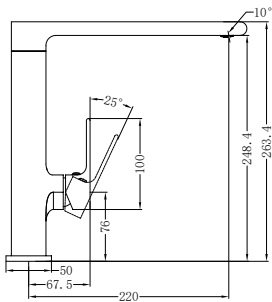

NR207CH

Bianca Swivel Bath Spout Only Chrome
Colours Available: