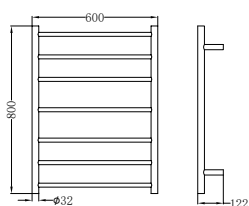

Matte Black
NR190001MB

Brushed Nickel
NR190001BN

Brushed Gold
NR190001BG

Gun Metal
NR190001GM

NR190002hGR

Heated Towel Ladder Graphite
Colours Available:

NRV900hGR

Heated Vertical Towel Rail Graphite
Colours Available: