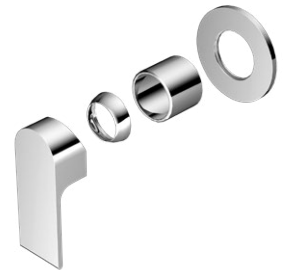

Universal Body

NRUB002P

Premium 35mm Universal Shower Mixer Body Only

Trim Kit

NR321511dtCH

Bianca Shower Mixer 80mm Plate
Trim Kits Only Chrome