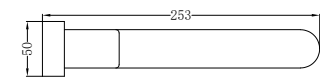

Bianca Swivel Bath Spout Only Chrome
 Colours Available:

Matte Black
NR207MB

Brushed Nickel
NR207BN

Brushed Gold
NR207BG

Gun Metal
NR207GM

NR321503CH

Bianca Fixed Basin/Bath Spout
Only 200mm Chrome
Colours Available: