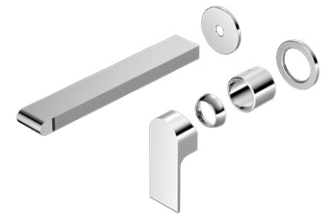

Brushed Gold
NR321510bBG

Gun Metal
NR321510bGM

Universal Body

NRUB001P

Premium 35mm Universal
Wall Basin/Bath Mixer Body Only

Trim Kit

NR321510ftCH

Bianca Wall Basin/Bath Mixer Separate
Back Plate 230mm Trim Kits Only Chrome
Wels Rating: 6 Star, 4.5L/Min
Wels REG No. T41695
Colours Available:

Matte Black
NR321510ftMB

Brushed Nickel
NR321510ftBN

Brushed Gold
NR321510ftBG

Gun Metal
NR321510ftGM

Whole Set

NR321510fCH

Bianca Wall Basin/Bath Mixer Separate
Back Plate 230mm Chrome
Wels Rating: 6 Star, 4.5L/Min
Wels REG No. T41695
Colours Available: