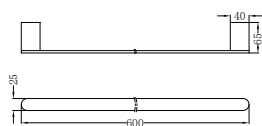

Bianca Single Towel Rail 600mm Chrome

Colours Available:

Matte Black
NR9024MB

Brushed Nickel
NR9024BN

Brushed Gold
NR9024BG

Gun Metal
NR9024GM

NR9024dCH

Bianca Double Towel Rail 600mm Chrome