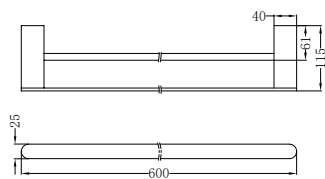

NR9024CH

Bianca Single Towel Rail 600mm Chrome

Colours Available:

NR9024dCH

Bianca Double Towel Rail 600mm Chrome

Colours Available: