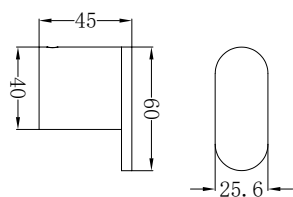

Matte Black
NR9082MB

NR9086aCH

Bianca Toilet Roll Holder With Phone
Holder Chrome
Colours Available: