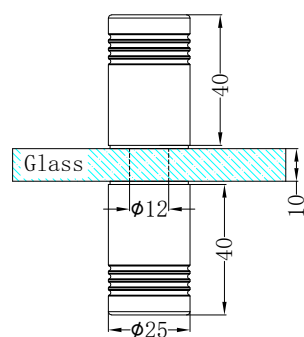

Matte Black
NRSH301aMB

NRSH302aCH

Square Shower Knob Handle Chrome
Colours Available: