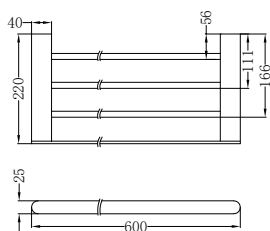

Matte Black
NR9089MB