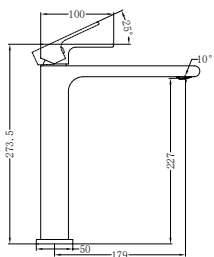

Bianca Tall Basin Mixer Chrome
 Wels Rating: 6 Star, 4.5L/Min
 Wels REG No. T40946
 Colours Available:

Matte Black
NR321501aMB

Brushed Nickel
NR321501aBN

Brushed Gold
NR321501aBG

Gun Metal
NR321501aGM

NR321501dCH