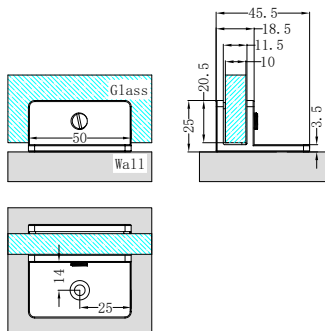

Matte Black
NRSH202aMB