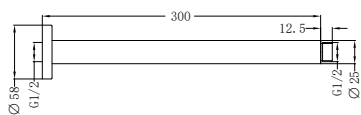

NR503300CH

Round Ceiling Arm 300mm Length Chrome

Wels Rating: N/A

Colours Available: