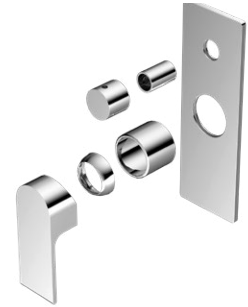

Trim Kit

NR321511atCH

Bianca Shower Mixer With Divertor Trim Kits Only Chrome Colours Available: