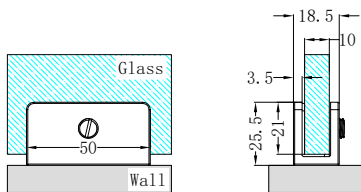

Matte Black
NRSH203aMB

NRSH204aCH

90 Degree Glass To Wall Bracket

10mm Glass Chrome

Colours Available: