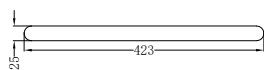

NR9086CH

Bianca Toilet Roll Holder Chrome
Colours Available:

NR9087aCH

Bianca Metal Shower Shelf Chrome
Colours Available: