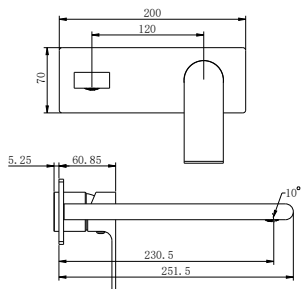

Universal Body

NRUB001P

Premium 35mm Universal
Wall Basin/Bath Mixer Body Only

Trim Kit

NR321510btCH

Bianca Wall Basin/Bath Mixer 230mm
Trim Kits Only Chrome
Wels Rating: 6 Star, 4.5L/Min
Wels REG No. T41693
Colours Available:

Whole Set

NR321510bCH

Bianca Wall Basin/Bath Mixer 230mm Chrome
Wels Rating: 6 Star, 4.5L/Min
Wels REG No. T41693
Colours Available: