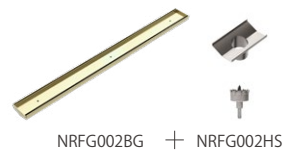

Gun Metal
NRFG001HSGM

NRFG002HSMB

Tile Insert V Channel Floor Grate 50mm
Outlet With Hole Saw Matte Black

Colours Available:

NRFG002MB

NRFG002HS

NRFG002BN + NRFG002HS

Brushed Nickel
NRFG002HSBN