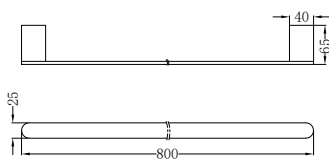

NR9030dCH

Bianca Double Towel Rail 800mm Chrome

Colours Available: