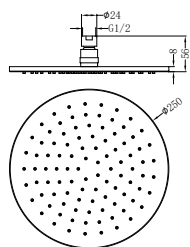

Matte Black
NRROA1001MB

NRROA1202CH

300mm Round Shower Head Chrome

Wels Rating: 3 Star, 9L/Min

Wels REG No. S16670

Colours Available: