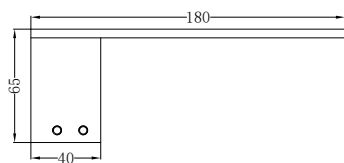

NR9087aCH

Bianca Metal Shower Shelf Chrome
Colours Available: