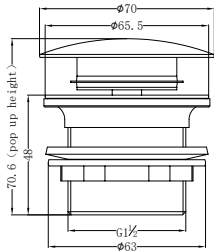

NRA707CH

40mm Bath Pop-Up Plug With
Removable Waste No Overflow Chrome
Colours Available:

Matte Black
NRA707MB

Brushed Nickel
NRA707BN

Brushed Gold
NRA707BG

Gun Metal
NRA707GM

NRFW006MB

100mm Square Tile Insert
Floor Waste 50mm Outlet Matte Black
Colours Available: