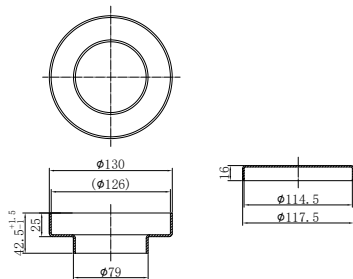

Matte Black
NRFW004MB