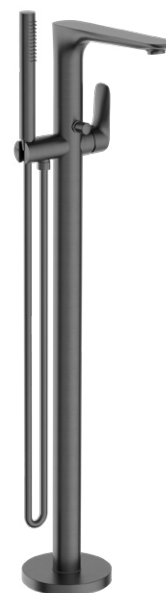

Gun Metal
NR321503aGM