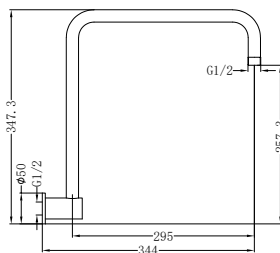

NR506CH

Round Swivel Shower Arm Chrome
 Wels Rating: N/A
 Colours Available:

Matte Black
NR506MB

Brushed Nickel
NR506BN

Brushed Gold
NR506BG

Gun Metal
NR506GM

NRROA1001CH

250mm Round Shower Head Chrome