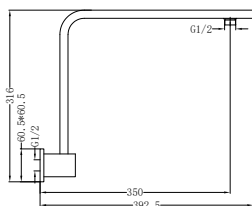

NR506CH

Round Swivel Shower Arm Chrome
Wels Rating: N/A
Colours Available: