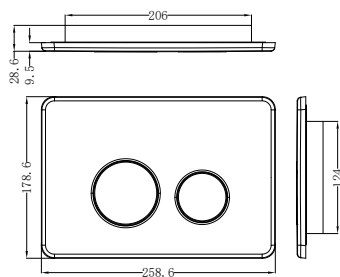

NRFW005CH

130mm Round Tile Insert Floor Waste

100mm Outlet Chrome

Colours Available:

NRPL001BN

In Wall Toilet Push Plate Brushed Nickel

Colours Available: