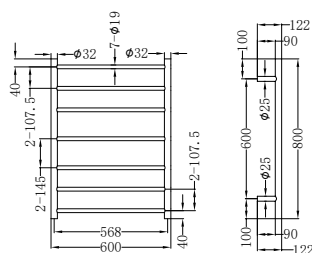

Brushed Gold
NR190002hBG