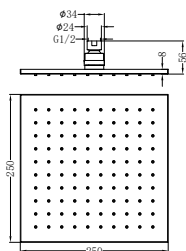

Matte Black
NRROB1003MB

NRROB1202CH

300mm Square Shower Head Chrome

Wels Rating: 3 Star, 9L/Min

Wels REG No. S16686

Colours Available: