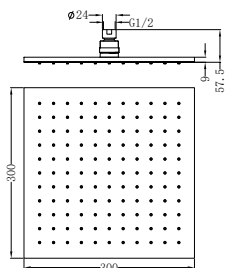

Matte Black
NRROB1202MB