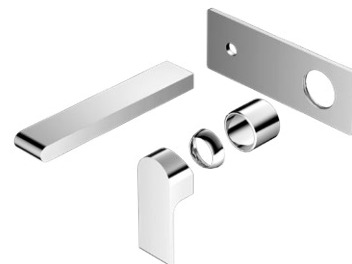

Trim Kit

NR321510atCH

Bianca Wall Basin/Bath Mixer 187mm

Trim Kits Only Chrome

Wels Rating: 6 Star, 4.5L/Min

Wels REG No. T41692

Colours Available: