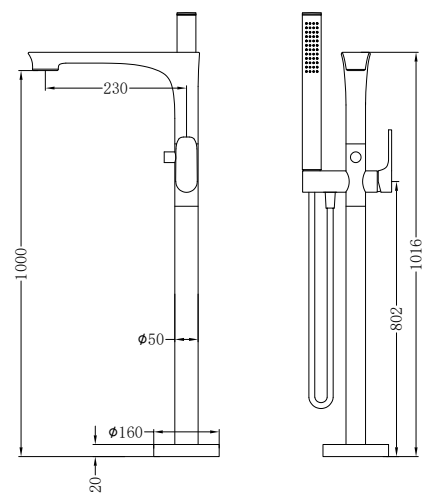

Brushed Gold
NR307BG

Gun Metal
NR307GM

NR321503aCH

Bianca Freestanding Bath Mixer With
Hand Shower Chrome

Wels Rating: Not Star Rated, 7L/Min (Hand Shower Only)

Wels REG No. S15618

Colours Available:

Matte Black
NR321503aMB