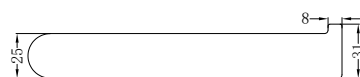

NR9087aCH

Bianca Metal Shower Shelf Chrome
Colours Available: