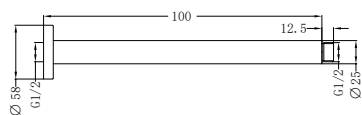

Matte Black
NR503100MB