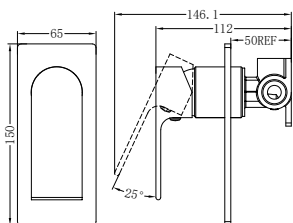

Universal Body

NRUB002P

Premium 35mm Universal Shower Mixer Body Only

Trim Kit

NR32151tCH

Bianca Shower Mixer Trim Kits Only

Chrome

Colours Available:

Whole Set

NR321511CH

Bianca Shower Mixer Chrome

Wels Rating: N/A

Colours Available: