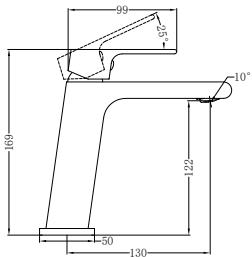

Matte Black
NR321501MB

NR321501aCH

Bianca Tall Basin Mixer Chrome
Wels Rating: 6 Star, 4.5L/Min
Wels REG No. T40946
Colours Available: