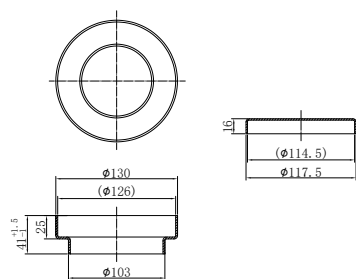

NRPL001BN

In Wall Toilet Push Plate Brushed Nickel

Colours Available: