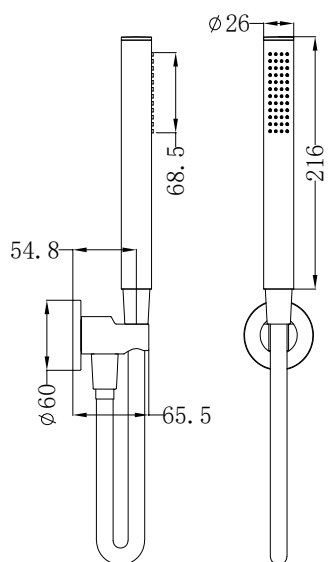

Brushed Nickel
NR30803BN

Brushed Gold
NR30803BG

Gun Metal
NR30803GM

NR307CH

Slim Shower On Bracket Chrome
 Wels Rating: 4 Star, 7.5L/Min
 Wels REG No. S16137
 Colours Available:

Matte Black
NR307MB

Brushed Nickel
NR307BN