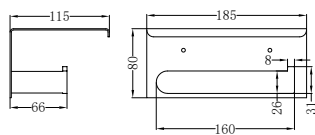

Brushed Nickel
NR9086aBN

Brushed Gold
NR9086aBG

Gun Metal
NR9086aGM