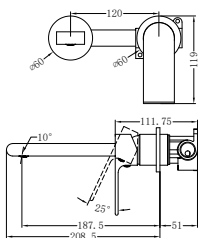

Universal Body

NRUB001P

Premium 35mm Universal
Wall Basin/Bath Mixer Body Only

Trim Kit

NR321510etCH

Bianca Wall Basin/Bath Mixer Separate
Back Plate 187mm Trim Kits Only Chrome
Wels Rating: 6 Star, 4.5L/Min
Wels REG No. T41694
Colours Available:

Whole Set

NR321510eCH

Bianca Wall Basin/Bath Mixer Separate
Back Plate 187mm Chrome
Wels Rating: 6 Star, 4.5L/Min
Wels REG No. T41694
Colours Available: