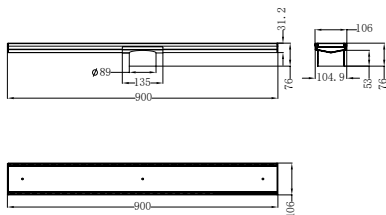

NRFG002HSMB

Tile Insert V Channel Floor Grate 50mm
Outlet With Hole Saw Matte Black

Colours Available: