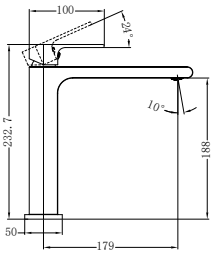

Bianca Mid Tall Basin Mixer Chrome
 Wels Rating: 6 Star, 4.5L/Min
 Wels REG No. T40947
 Colours Available:

Matte Black
NR321501dMB

Brushed Nickel
NR321501dBN

Brushed Gold
NR321501dBG

Gun Metal
NR321501dGM