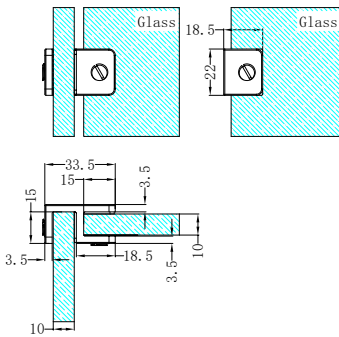

Matte Black
NRSH201aMB

NRSH202aCH

Shower F Bracket 10mm Glass Chrome

Colours Available: