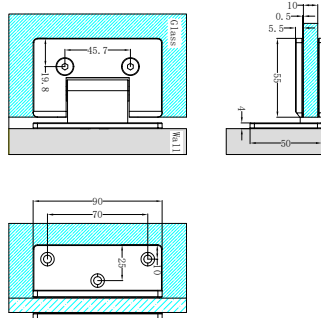

90 Degree Glass to Wall Shower Hinge 10mm Glass Chrome

Colours Available:

Matte Black
NRSH101aMB

Brushed Nickel
NRSH101aBN

Brushed Gold
NRSH101aBG

Gun Metal
NRSH101aGM

NRSH102aCH

180 Degree Glass To Glass Shower Hinge 10mm Glass Chrome