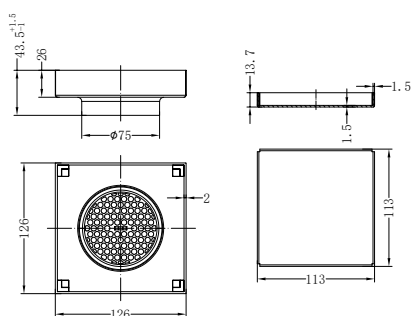

Brushed Nickel
NRFW007BN

Brushed Gold
NRFW007BG

Gun Metal
NRFW007GM

NRFW008MB

130mm Square Tile Insert
Floor Waste 100mm Outlet Matte Black
Colours Available: