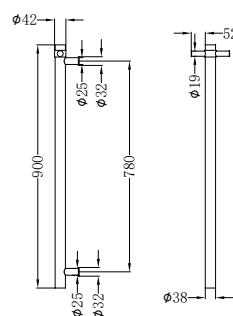

Brushed Gold
NRV900hBG