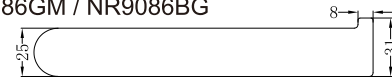

TOILET ROLL HOLDER

NR9086CH / NR9086MB / NR9086BN
NR9086GM / NR9086BG

TOILET ROLL HOLDER WITH PHONE HOLDER

NR9086aCH / NR9086aMB / NR9086aBN
NR9086aGM / NR9086aBG