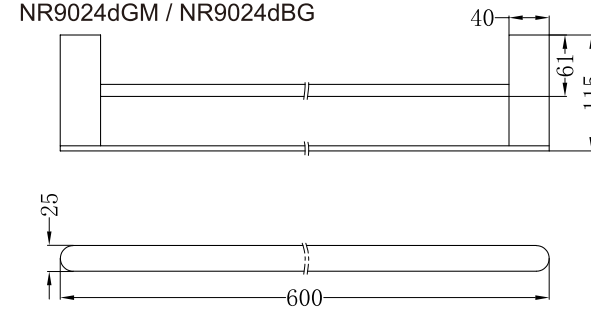

HAND TOWEL RAIL

NR9080CH / NR9080MB / NR9080BN
NR9080GM / NR9080BG

METAL SHOWER SHELF

NR9087aCH / NR9087aMB / NR9087aBN
NR9087aGM / NR9087aBG

SINGLE TOWEL RAIL 600MM

NR9024CH / NR9024MB / NR9024BN
NR9024GM / NR9024BG

DOUBLE TOWEL RAIL 600MM

NR9024dCH / NR9024dMB / NR9024dBN
NR9024dGM / NR9024dBG

SINGLE TOWEL RAIL 800MM

NR9030CH / NR9030MB / NR9030BN
NR9030GM / NR9030BG

DOUBLE TOWEL RAIL 800MM

NR9030dCH / NR9030dMB / NR9030dBN
NR9030dGM / NR9030dBG / NR9030dBZ