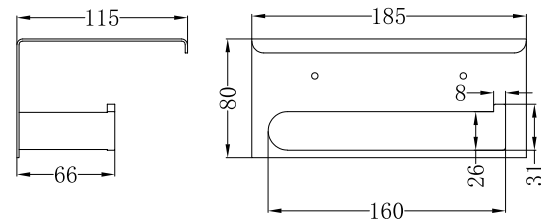

HAND TOWEL RAIL

NR9080CH / NR9080MB / NR9080BN
NR9080GM / NR9080BG

METAL SHOWER SHELF

NR9087aCH / NR9087aMB / NR9087aBN
NR9087aGM / NR9087aBG

SINGLE TOWEL RAIL 600MM

NR9024CH / NR9024MB / NR9024BN
NR9024GM / NR9024BG