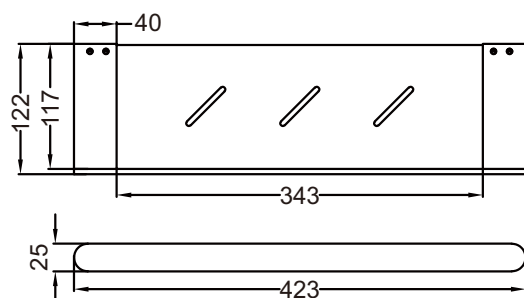

Bianca Bathroom Accessories

ROBE HOOK

NR9082CH / NR9082MB / NR9082BN
NR9082GM / NR9082BG

TOILET ROLL HOLDER

NR9086CH / NR9086MB / NR9086BN
NR9086GM / NR9086BG

TOILET ROLL HOLDER WITH PHONE HOLDER

NR9086aCH / NR9086aMB / NR9086aBN
NR9086aGM / NR9086aBG

HAND TOWEL RAIL

NR9080CH / NR9080MB / NR9080BN
NR9080GM / NR9080BG

METAL SHOWER SHELF

NR9087aCH / NR9087aMB / NR9087aBN
NR9087aGM / NR9087aBG

SINGLE TOWEL RAIL 600MM

NR9024CH / NR9024MB / NR9024BN
NR9024GM / NR9024BG

DOUBLE TOWEL RAIL 600MM

NR9024dCH / NR9024dMB / NR9024dBN
NR9024dGM / NR9024dBG

SINGLE TOWEL RAIL 800MM

NR9030CH / NR9030MB / NR9030BN
NR9030GM / NR9030BG

DOUBLE TOWEL RAIL 800MM

NR9030dCH / NR9030dMB / NR9030dBN
NR9030dGM / NR9030dBG / NR9030dBZ