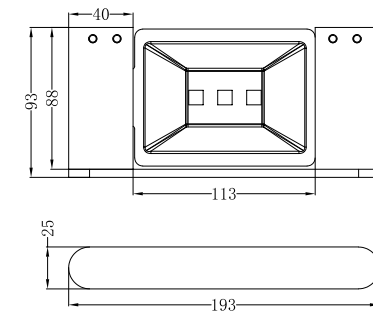

TOWEL RACK

NR9089CH / NR9089MB / NR9089BN
NR9089GM / NR9089BG

TOILET BRUSH HOLDER

NR9088CH / NR9088MB / NR9088BN
NR9088GM / NR9088BG

SOAP DISH HOLDER

NR9081CH / NR9081MB / NR9081BN
NR9081GM / NR9081BG

Installation Instruction