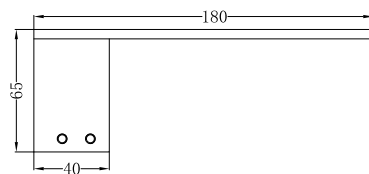

TOILET ROLL HOLDER

NR9086CH / NR9086MB / NR9086BN
NR9086GM / NR9086BG

TOILET ROLL HOLDER WITH PHONE HOLDER

NR9086aCH / NR9086aMB / NR9086aBN
NR9086aGM / NR9086aBG