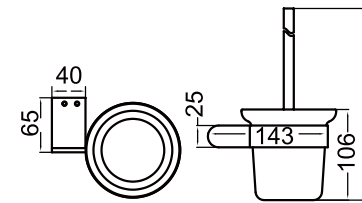

TOILET BRUSH HOLDER

NR9088CH / NR9088MB / NR9088BN
NR9088GM / NR9088BG