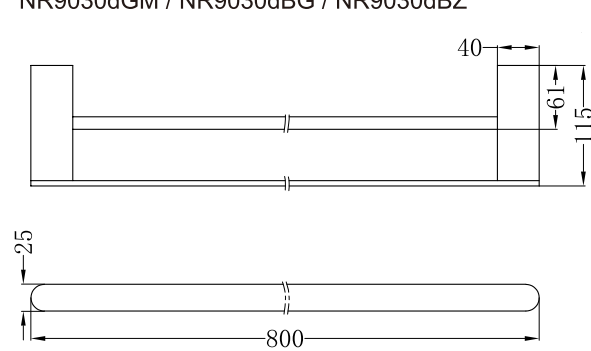

HAND TOWEL RAIL

NR9080CH / NR9080MB / NR9080BN
NR9080GM / NR9080BG

METAL SHOWER SHELF

NR9087aCH / NR9087aMB / NR9087aBN
NR9087aGM / NR9087aBG

SINGLE TOWEL RAIL 600MM

NR9024CH / NR9024MB / NR9024BN
NR9024GM / NR9024BG

DOUBLE TOWEL RAIL 600MM

NR9024dCH / NR9024dMB / NR9024dBN
NR9024dGM / NR9024dBG

SINGLE TOWEL RAIL 800MM

NR9030CH / NR9030MB / NR9030BN
NR9030GM / NR9030BG

DOUBLE TOWEL RAIL 800MM

NR9030dCH / NR9030dMB / NR9030dBN
NR9030dGM / NR9030dBG / NR9030dBZ

TOWEL RACK

NR9089CH / NR9089MB / NR9089BN
NR9089GM / NR9089BG

TOILET BRUSH HOLDER

NR9088CH / NR9088MB / NR9088BN
NR9088GM / NR9088BG

SOAP DISH HOLDER

NR9081CH / NR9081MB / NR9081BN
NR9081GM / NR9081BG

Installation Instruction