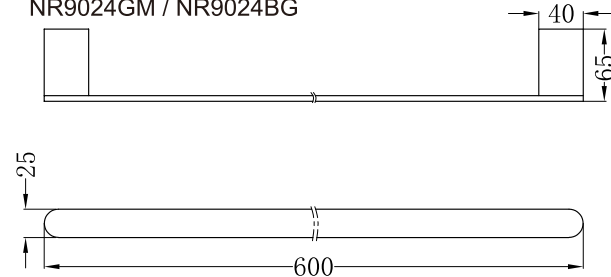

HAND TOWEL RAIL

NR9080CH / NR9080MB / NR9080BN
NR9080GM / NR9080BG

METAL SHOWER SHELF

NR9087aCH / NR9087aMB / NR9087aBN
NR9087aGM / NR9087aBG

SINGLE TOWEL RAIL 600MM

NR9024CH / NR9024MB / NR9024BN
NR9024GM / NR9024BG

DOUBLE TOWEL RAIL 600MM

NR9024dCH / NR9024dMB / NR9024dBN
NR9024dGM / NR9024dBG

SINGLE TOWEL RAIL 800MM

NR9030CH / NR9030MB / NR9030BN
NR9030GM / NR9030BG

DOUBLE TOWEL RAIL 800MM

NR9030dCH / NR9030dMB / NR9030dBN
NR9030dGM / NR9030dBG / NR9030dBZ