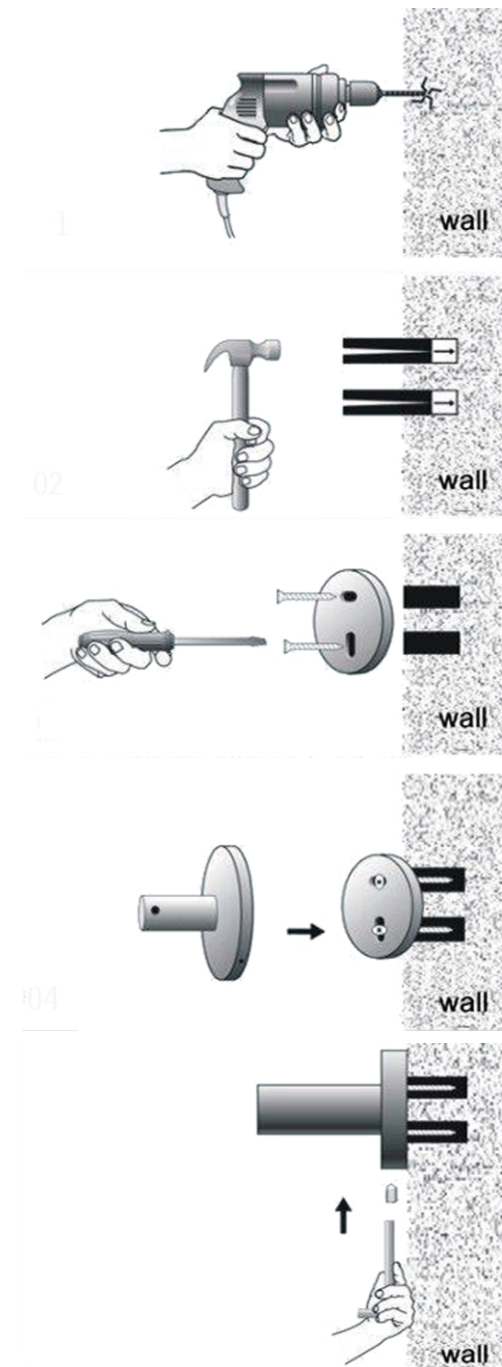

DOUBLE TOWEL RAIL 600MM

NR9024dCH / NR9024dMB / NR9024dBN
NR9024dGM / NR9024dBG

SINGLE TOWEL RAIL 800MM

NR9030CH / NR9030MB / NR9030BN
NR9030GM / NR9030BG

DOUBLE TOWEL RAIL 800MM

NR9030dCH / NR9030dMB / NR9030dBN
NR9030dGM / NR9030dBG / NR9030dBZ

TOWEL RACK

NR9089CH / NR9089MB / NR9089BN
NR9089GM / NR9089BG

TOILET BRUSH HOLDER

NR9088CH / NR9088MB / NR9088BN
NR9088GM / NR9088BG

SOAP DISH HOLDER

NR9081CH / NR9081MB / NR9081BN
NR9081GM / NR9081BG

Installation Instruction

1. Put the fixing blocks (piece) over on the right place on the wall, and stay level, use marking pen through the holes of fixing block to mark out fixing spots on the wall. Then drill holes by electric hand drill with 6mm drilling bit on the spots.

2. Put the expansion plugs into the wall by hammer.

3. Put fixing block cover on the holes and fix firmly by expansion screws.

4. Put the base of bathroom accessory cover on the fixing blocks.

5. Screw grub screws into the base, make it against the fixing block tight and firm.