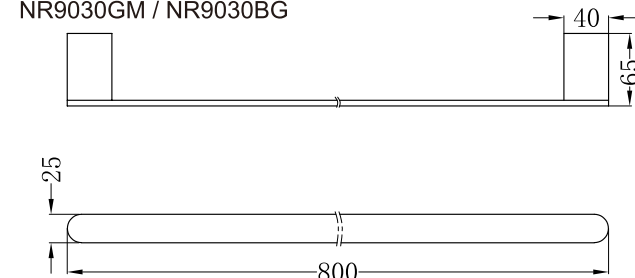

HAND TOWEL RAIL

NR9080CH / NR9080MB / NR9080BN
NR9080GM / NR9080BG

METAL SHOWER SHELF

NR9087aCH / NR9087aMB / NR9087aBN
NR9087aGM / NR9087aBG

SINGLE TOWEL RAIL 600MM

NR9024CH / NR9024MB / NR9024BN
NR9024GM / NR9024BG

DOUBLE TOWEL RAIL 600MM

NR9024dCH / NR9024dMB / NR9024dBN
NR9024dGM / NR9024dBG

SINGLE TOWEL RAIL 800MM

NR9030CH / NR9030MB / NR9030BN
NR9030GM / NR9030BG

DOUBLE TOWEL RAIL 800MM

NR9030dCH / NR9030dMB / NR9030dBN
NR9030dGM / NR9030dBG / NR9030dBZ