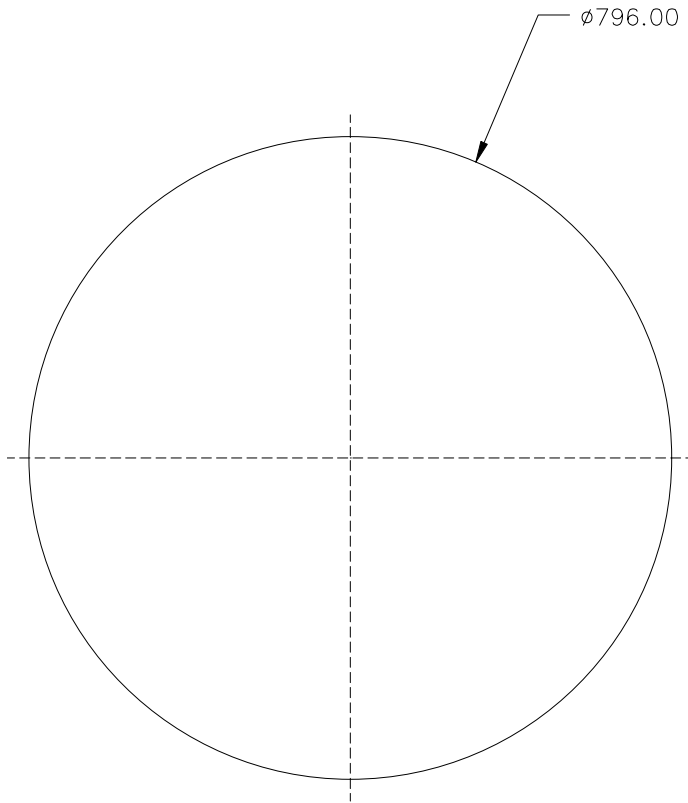

T-800MRB Bathroom Mirror

Front

Back