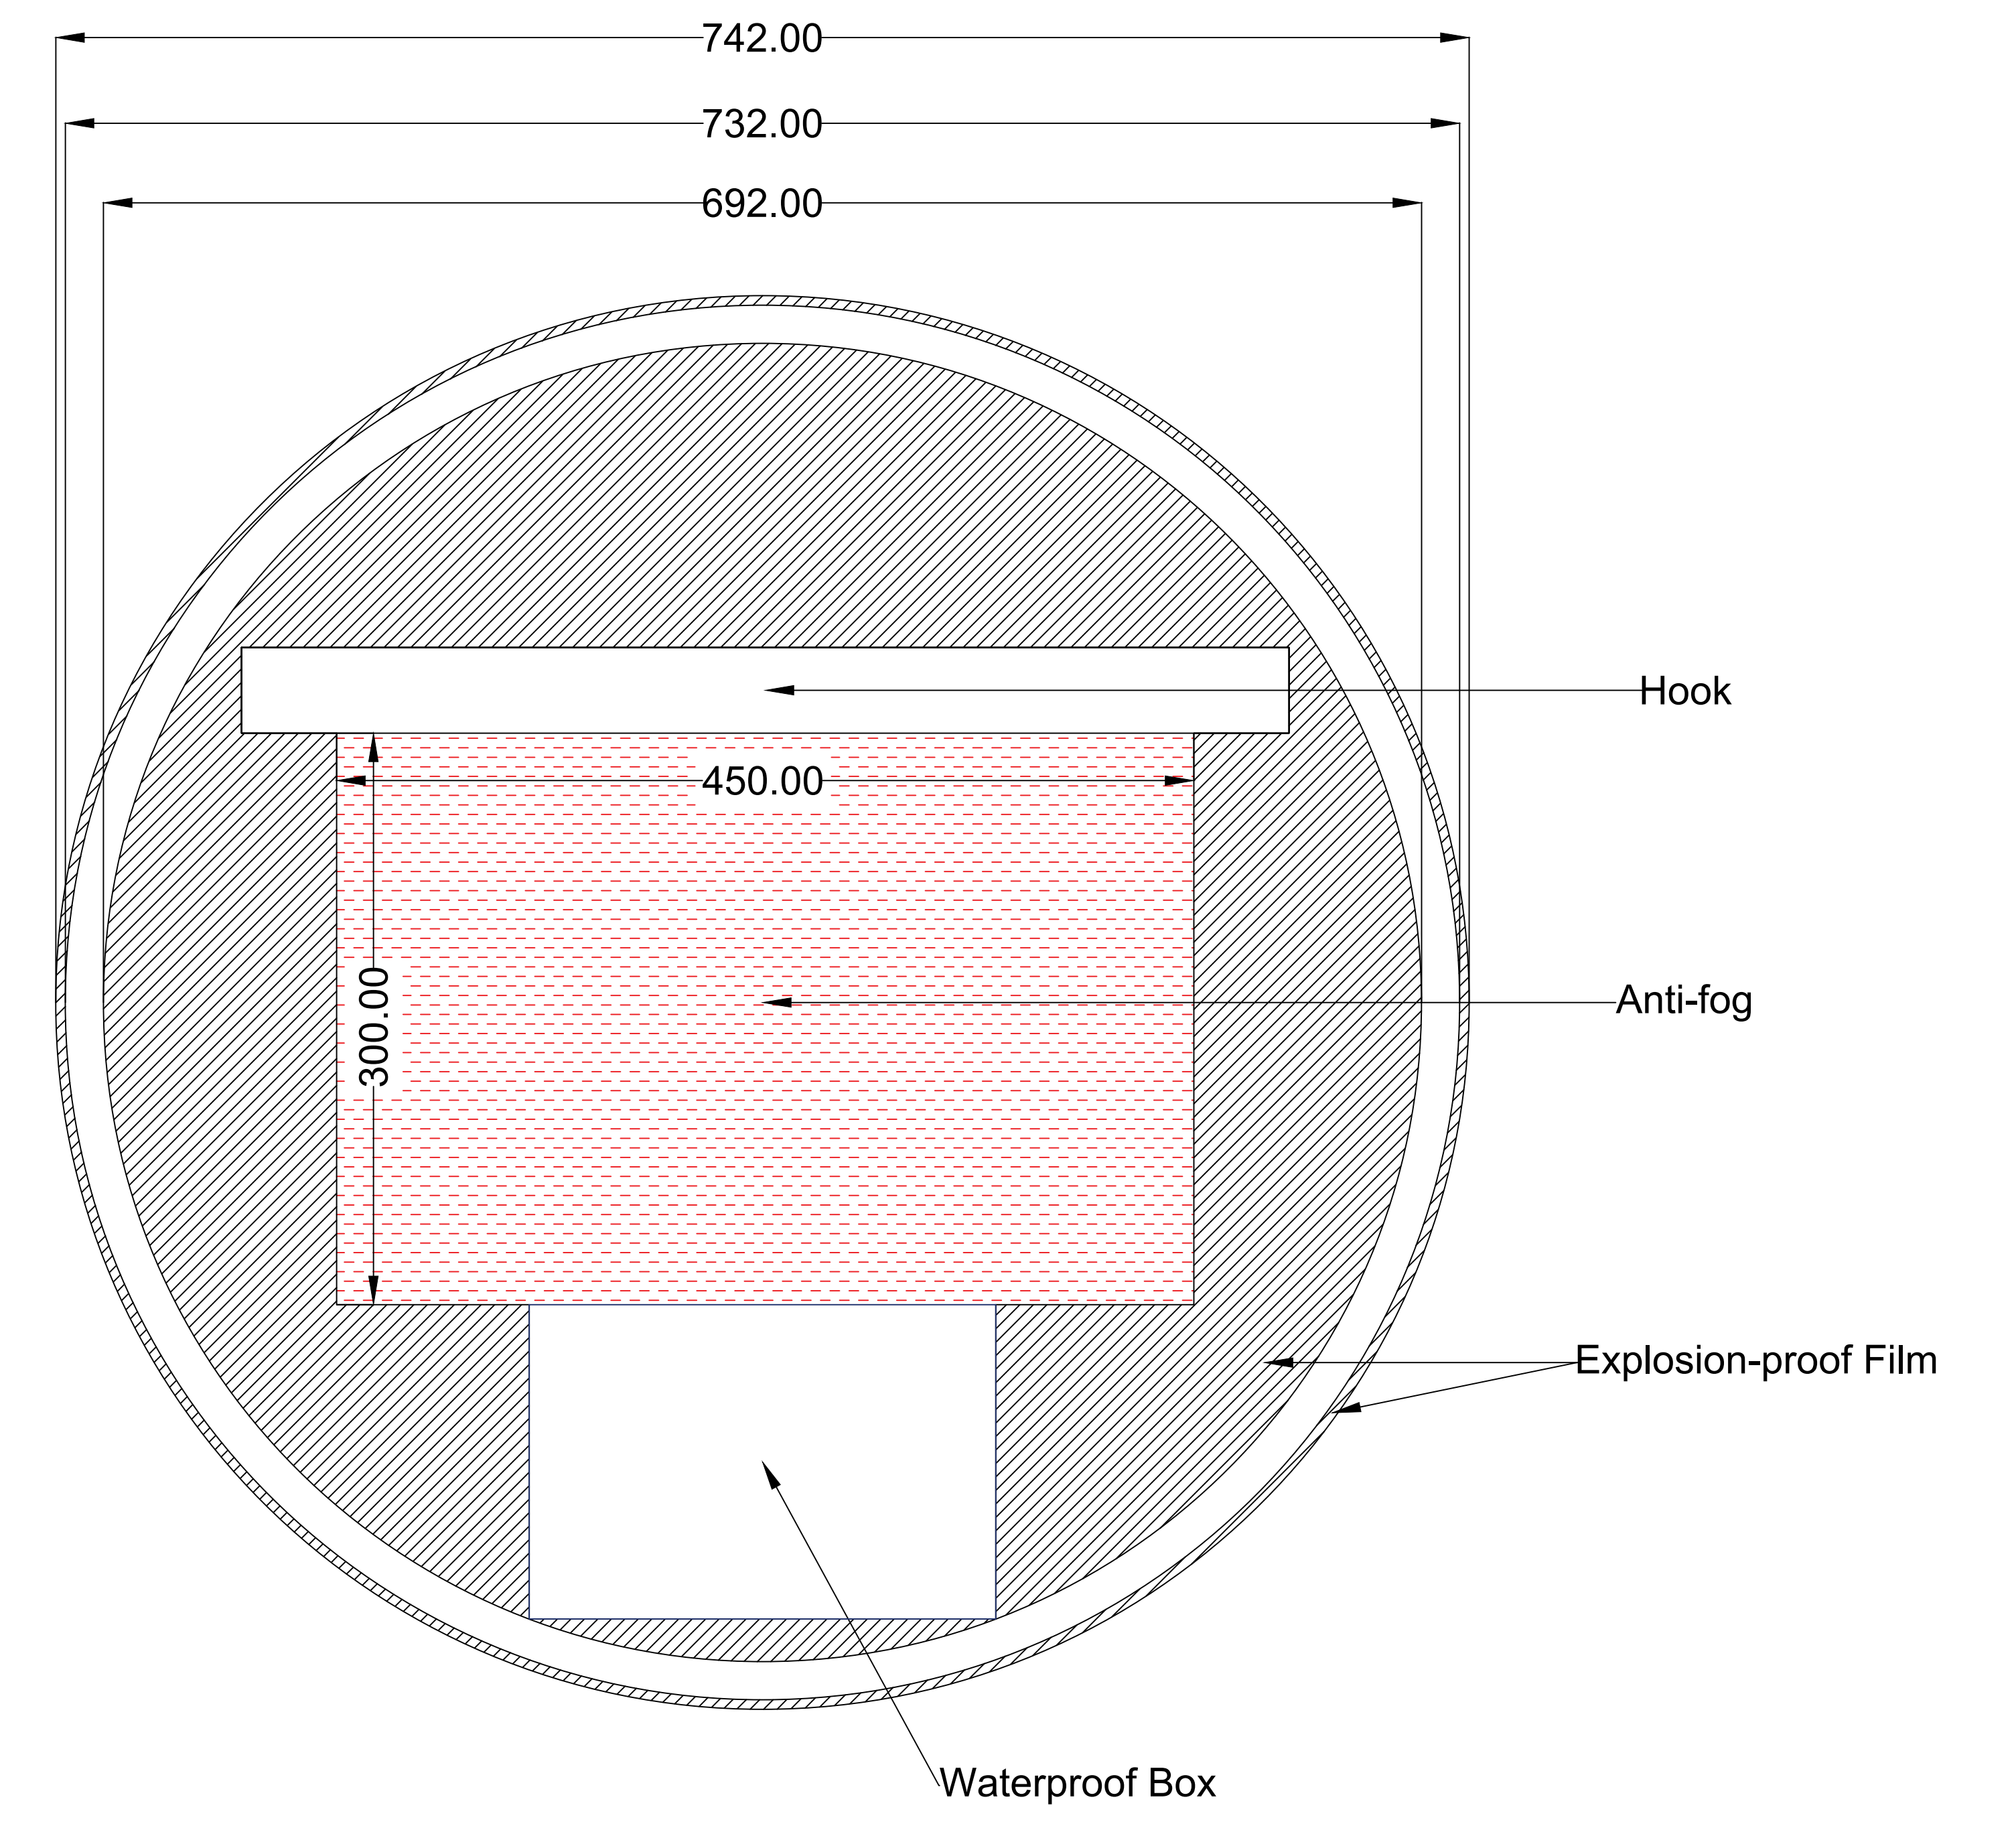

FRONT

BACK

Item	MS-R75B-B	Size	Φ750mm*27mm
Main material	Aluminum& Mirror	Finish	Mirror