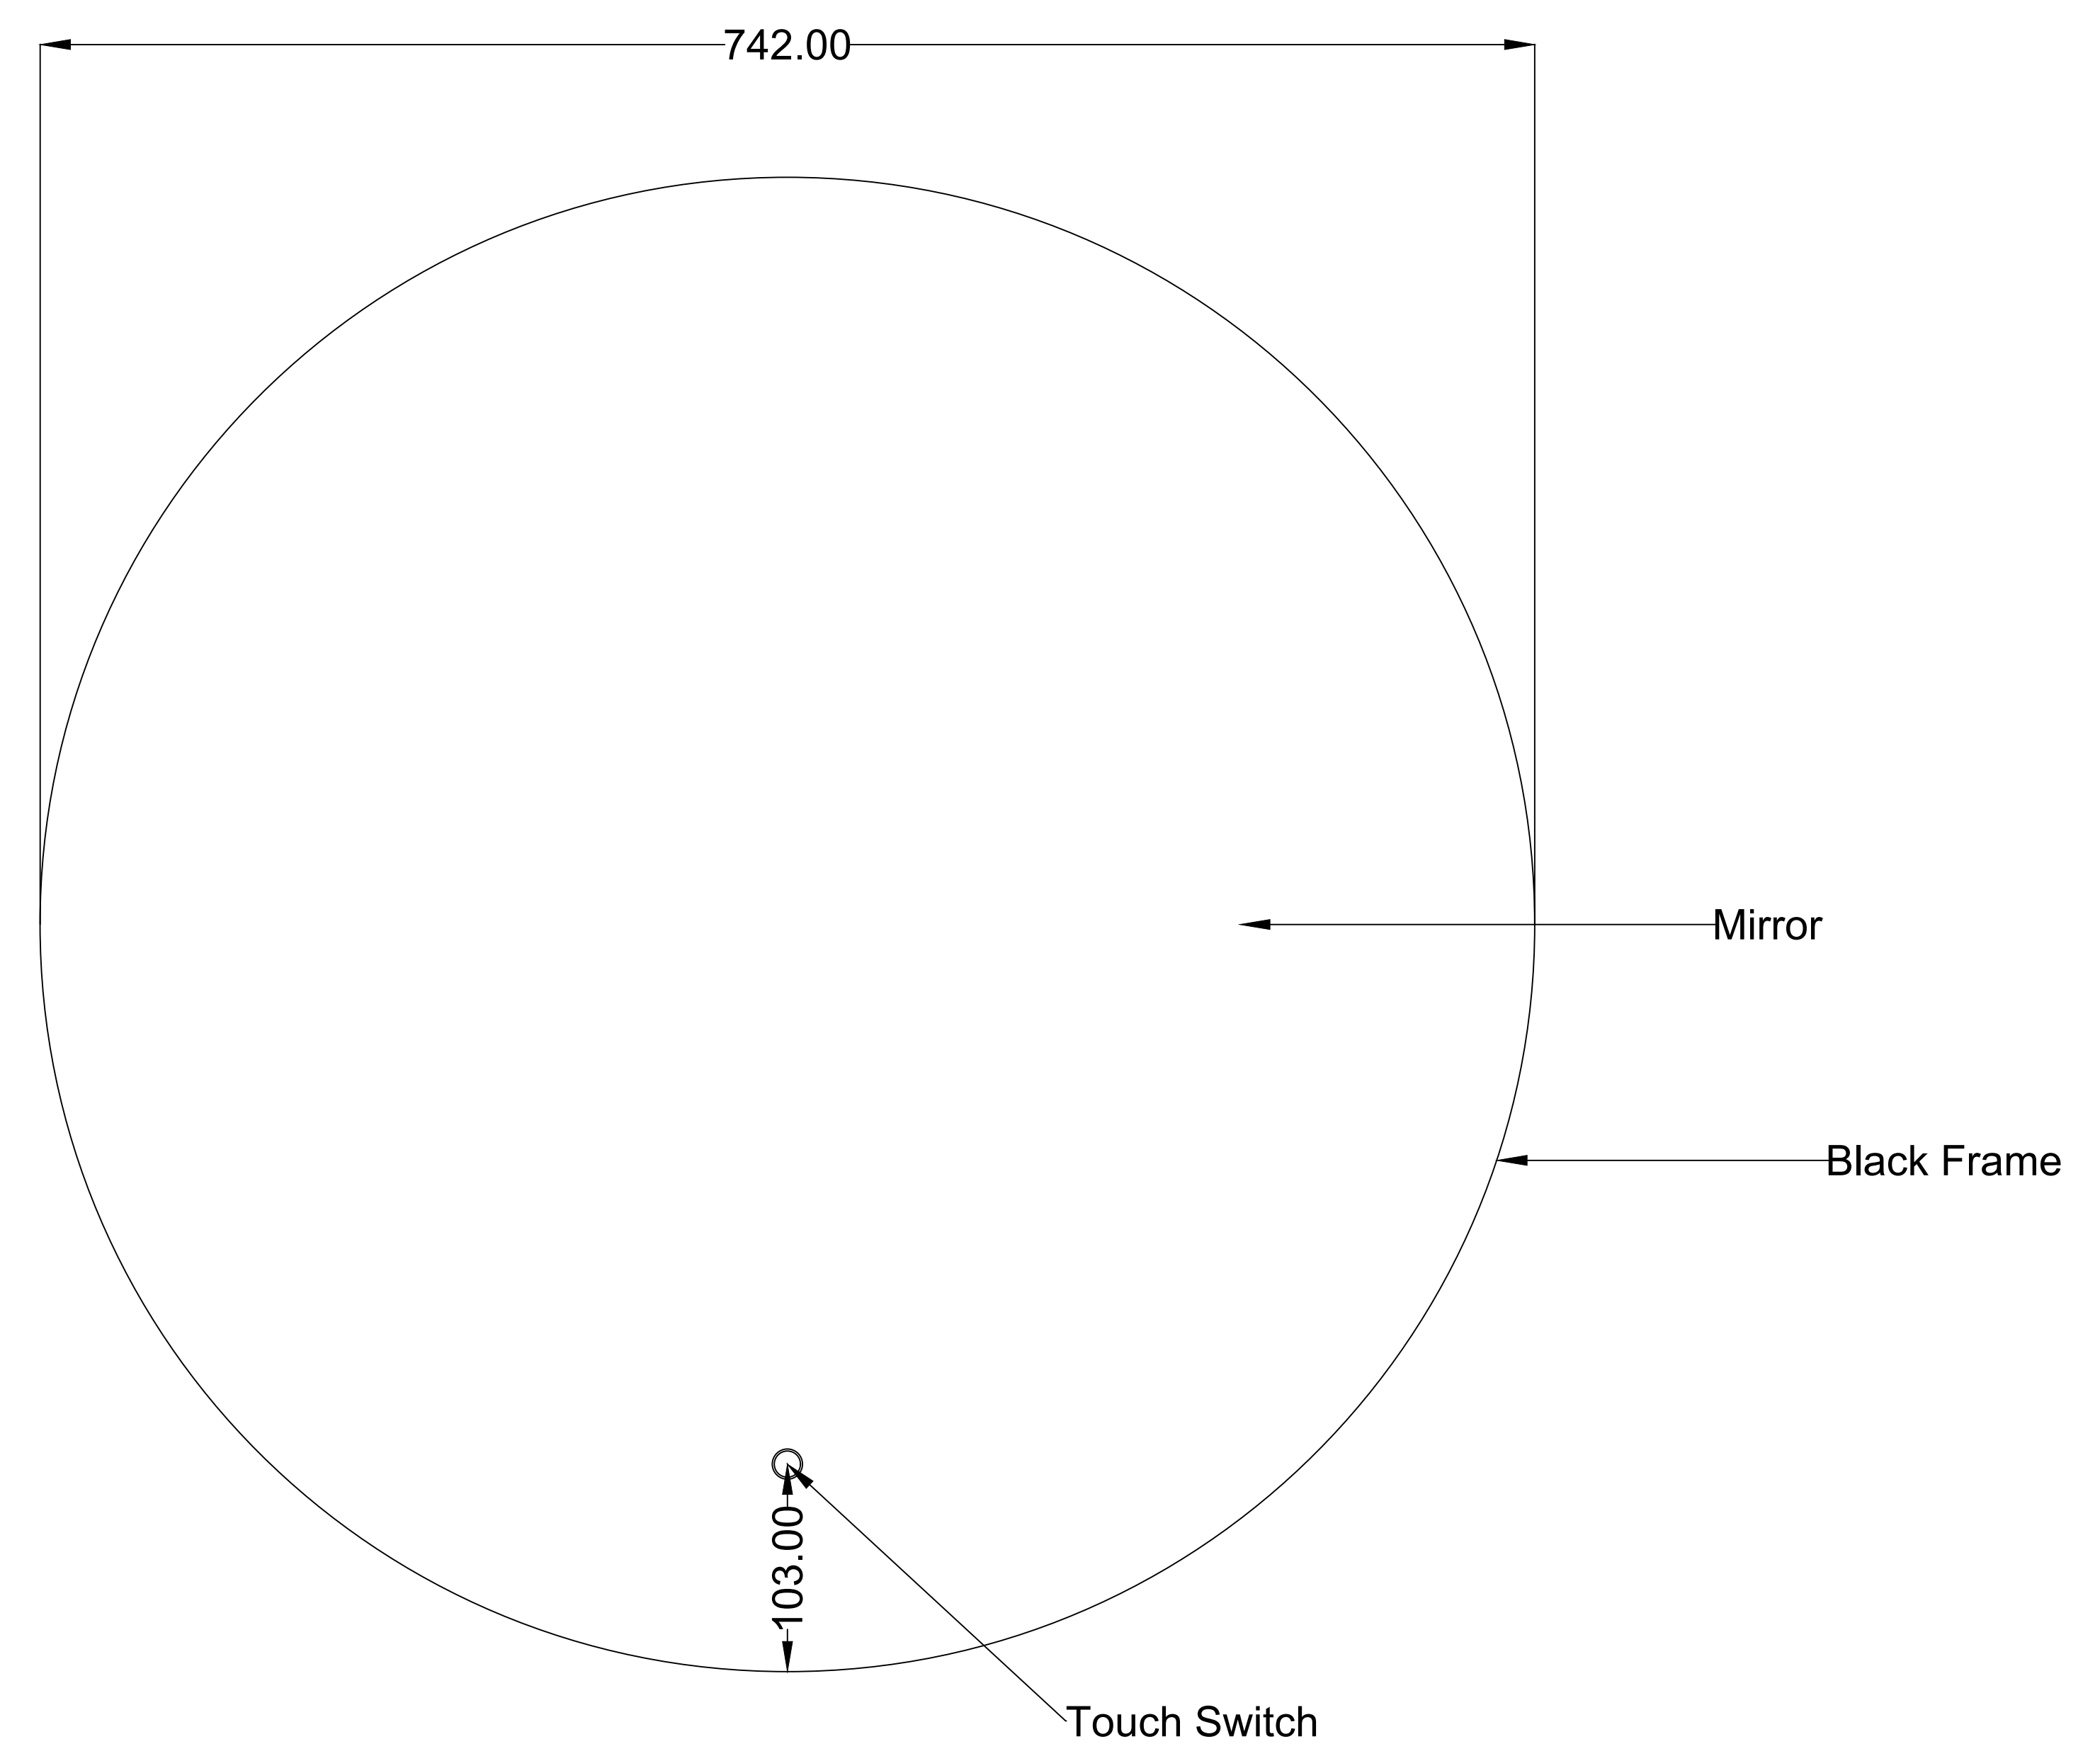

FRONT

BACK

Item	MS-R75B-B	Size	Φ750mm*27mm
Main material	Aluminum& Mirror	Finish	Mirror