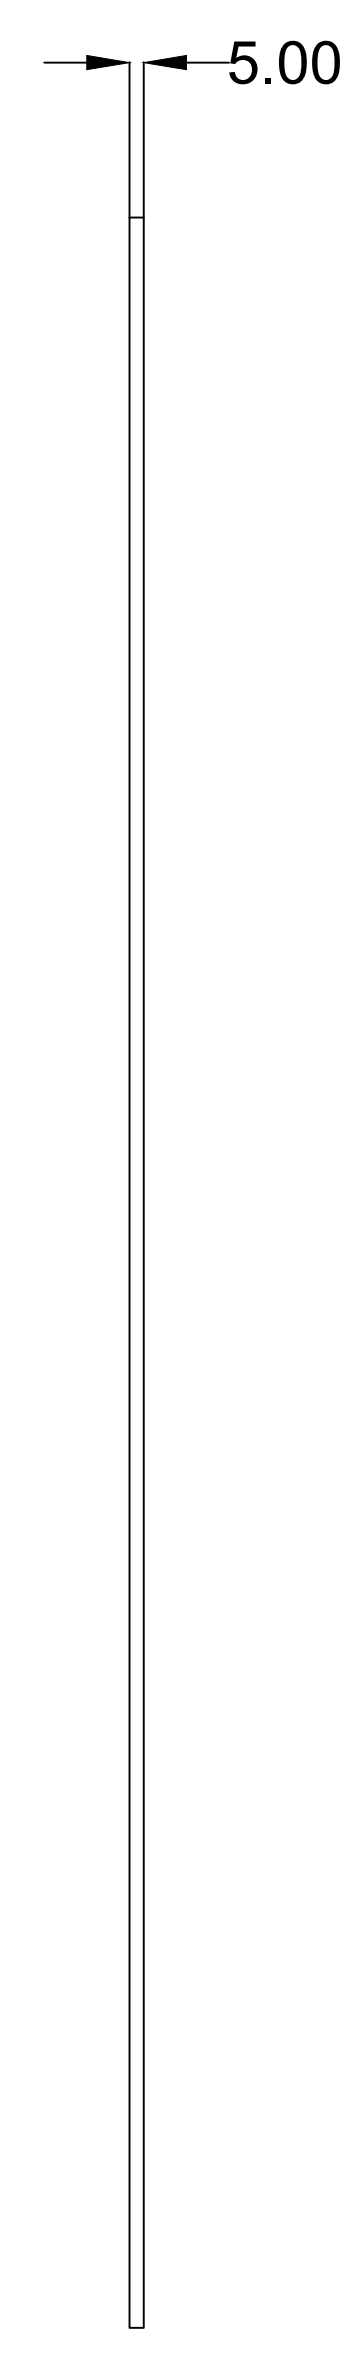

FRONT

BACK

Item	MS-R75B-B	Size	Φ750mm*27mm
Main material	Aluminum& Mirror	Finish	Mirror