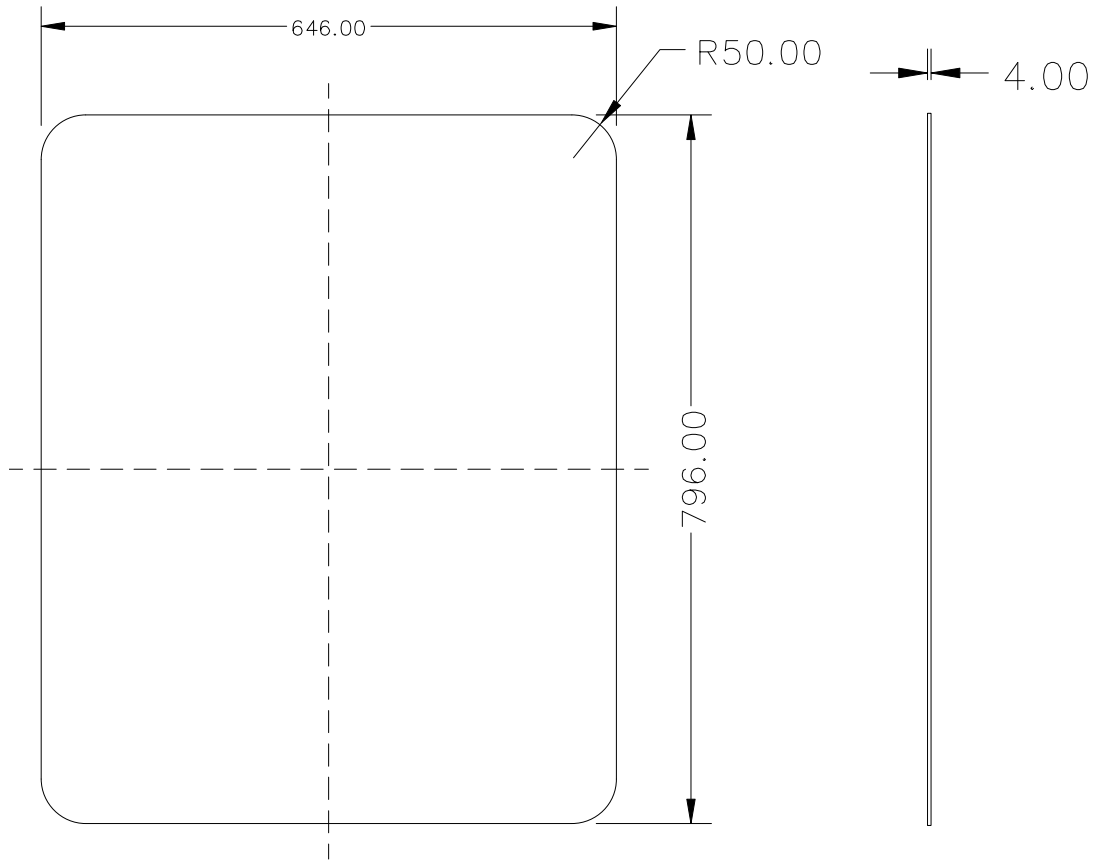

T-650MSB Bathroom Mirror

Front

Back