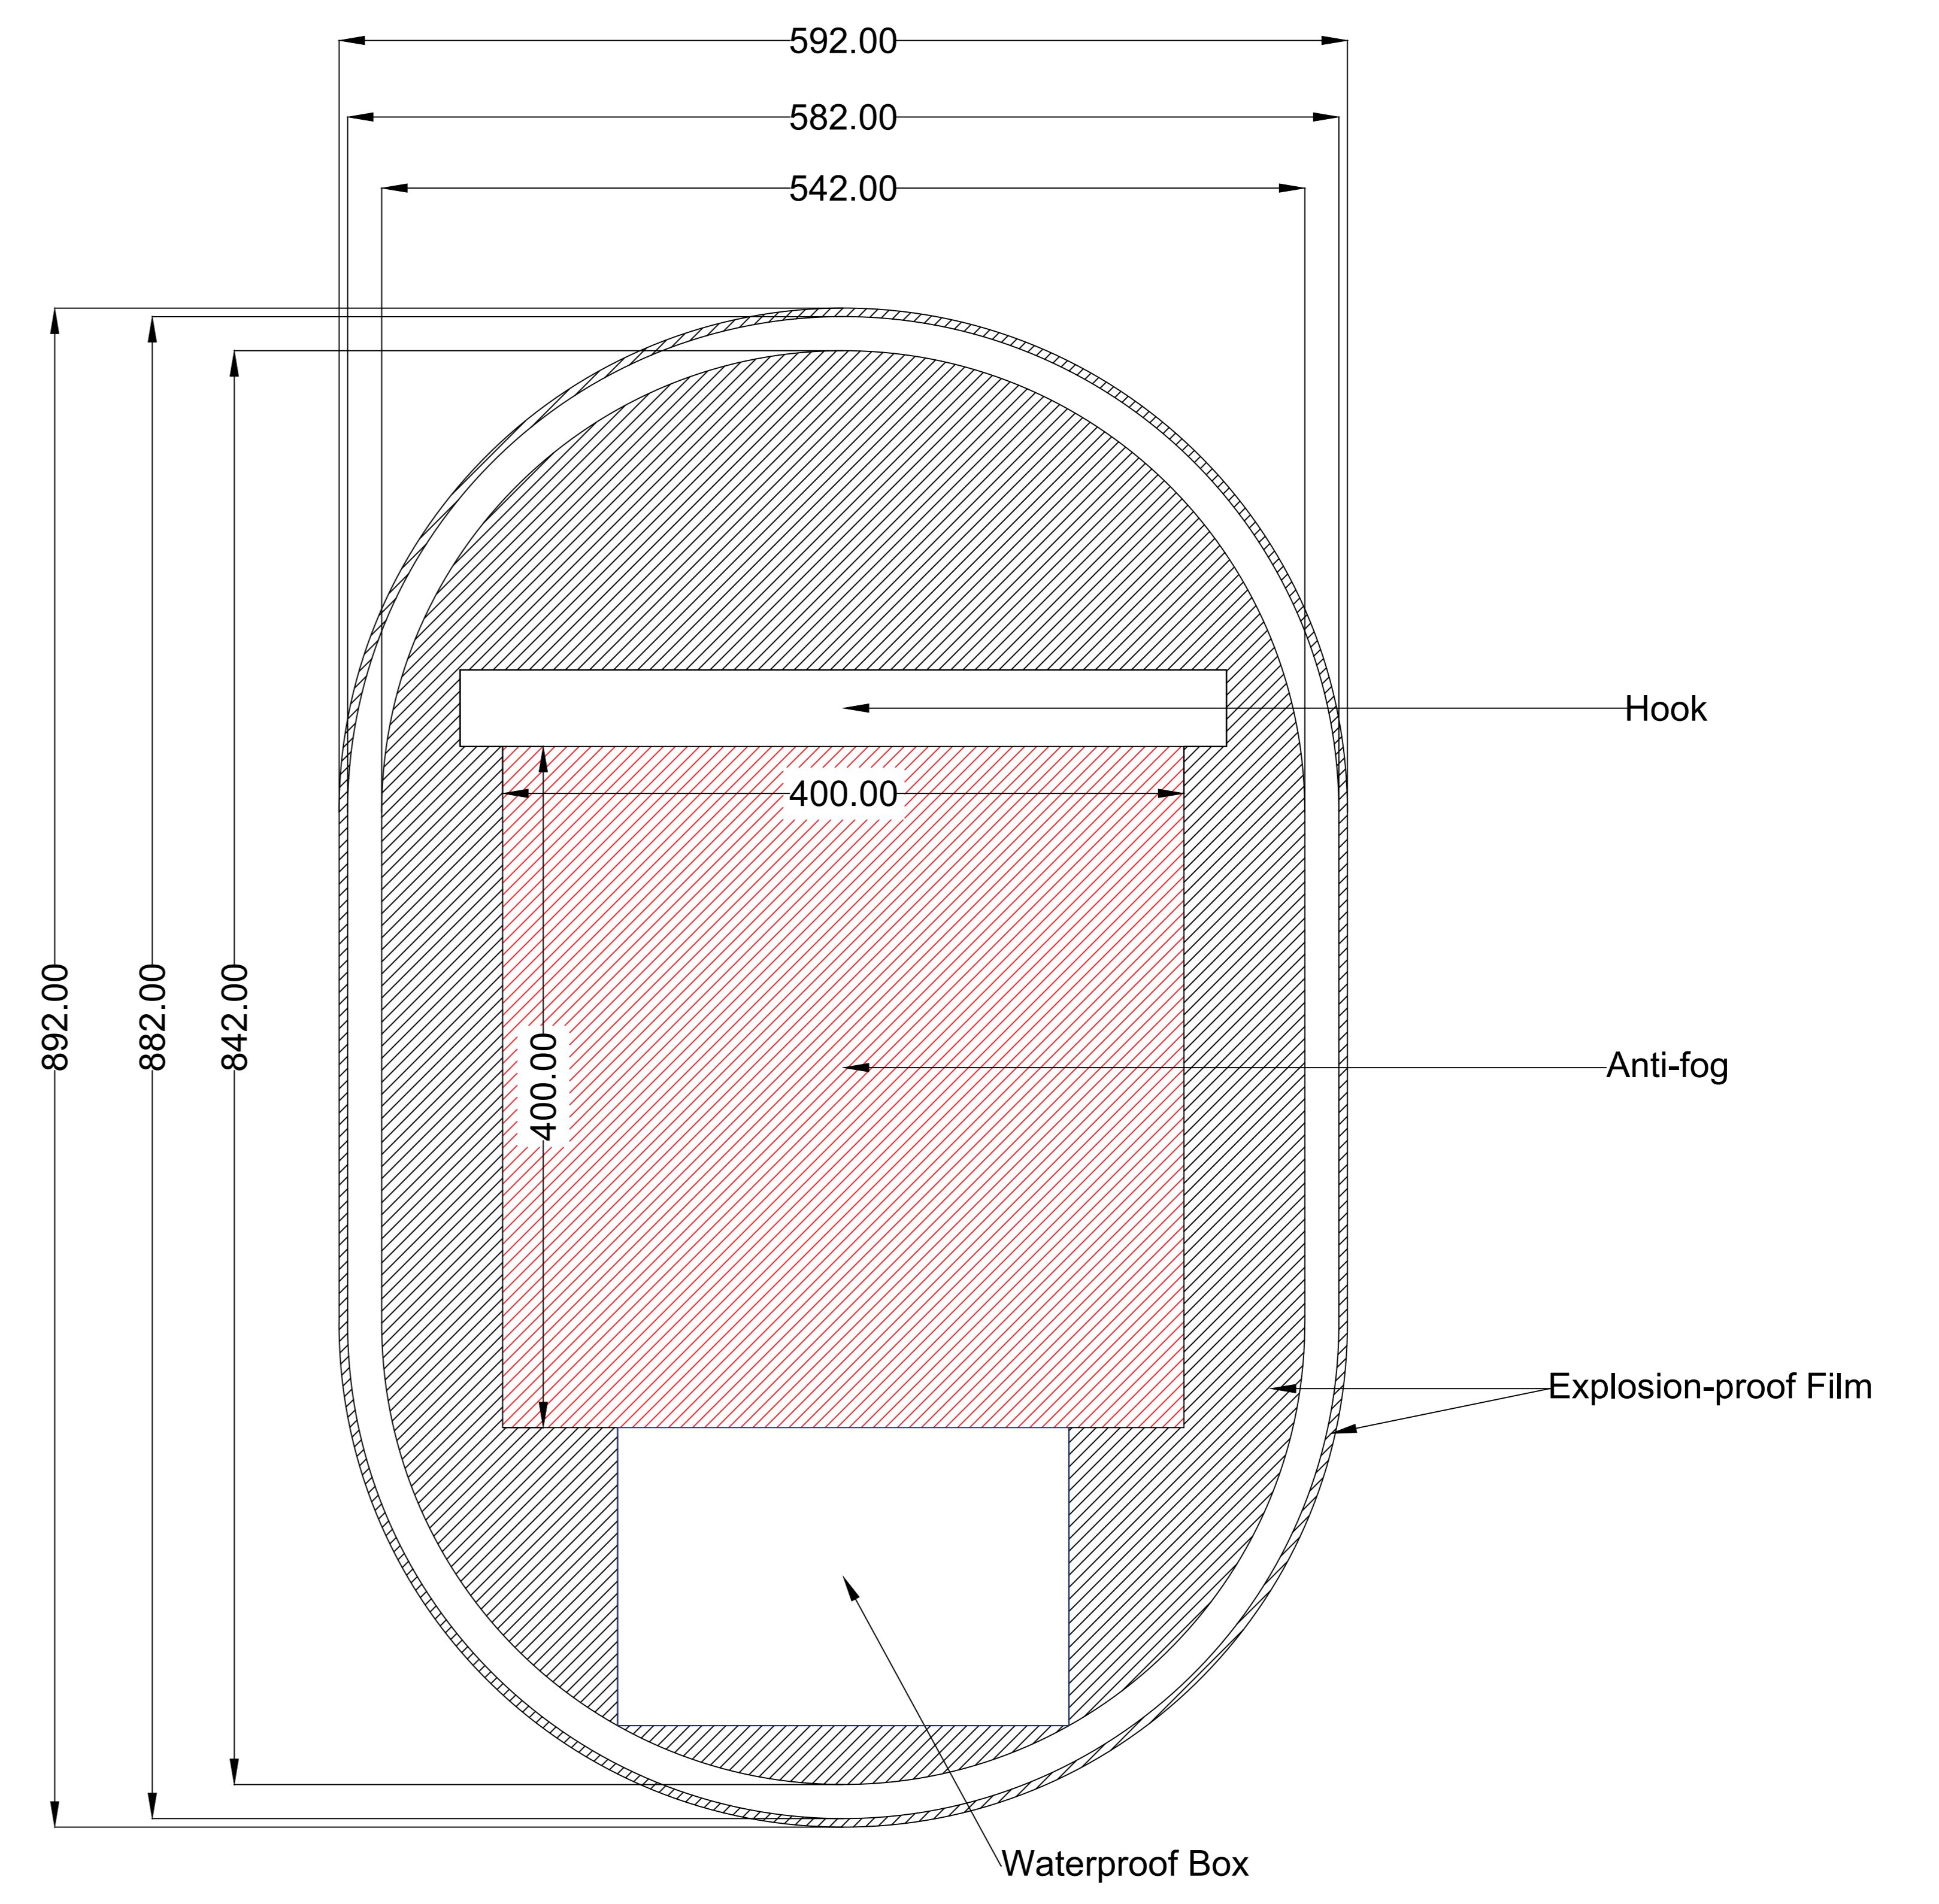

FRONT

BACK

Item	MS-RW6090B-N	Size	600mm*900mm*27mm
Main material	Aluminum& Mirror	Finish	Mirror

CARYSIL