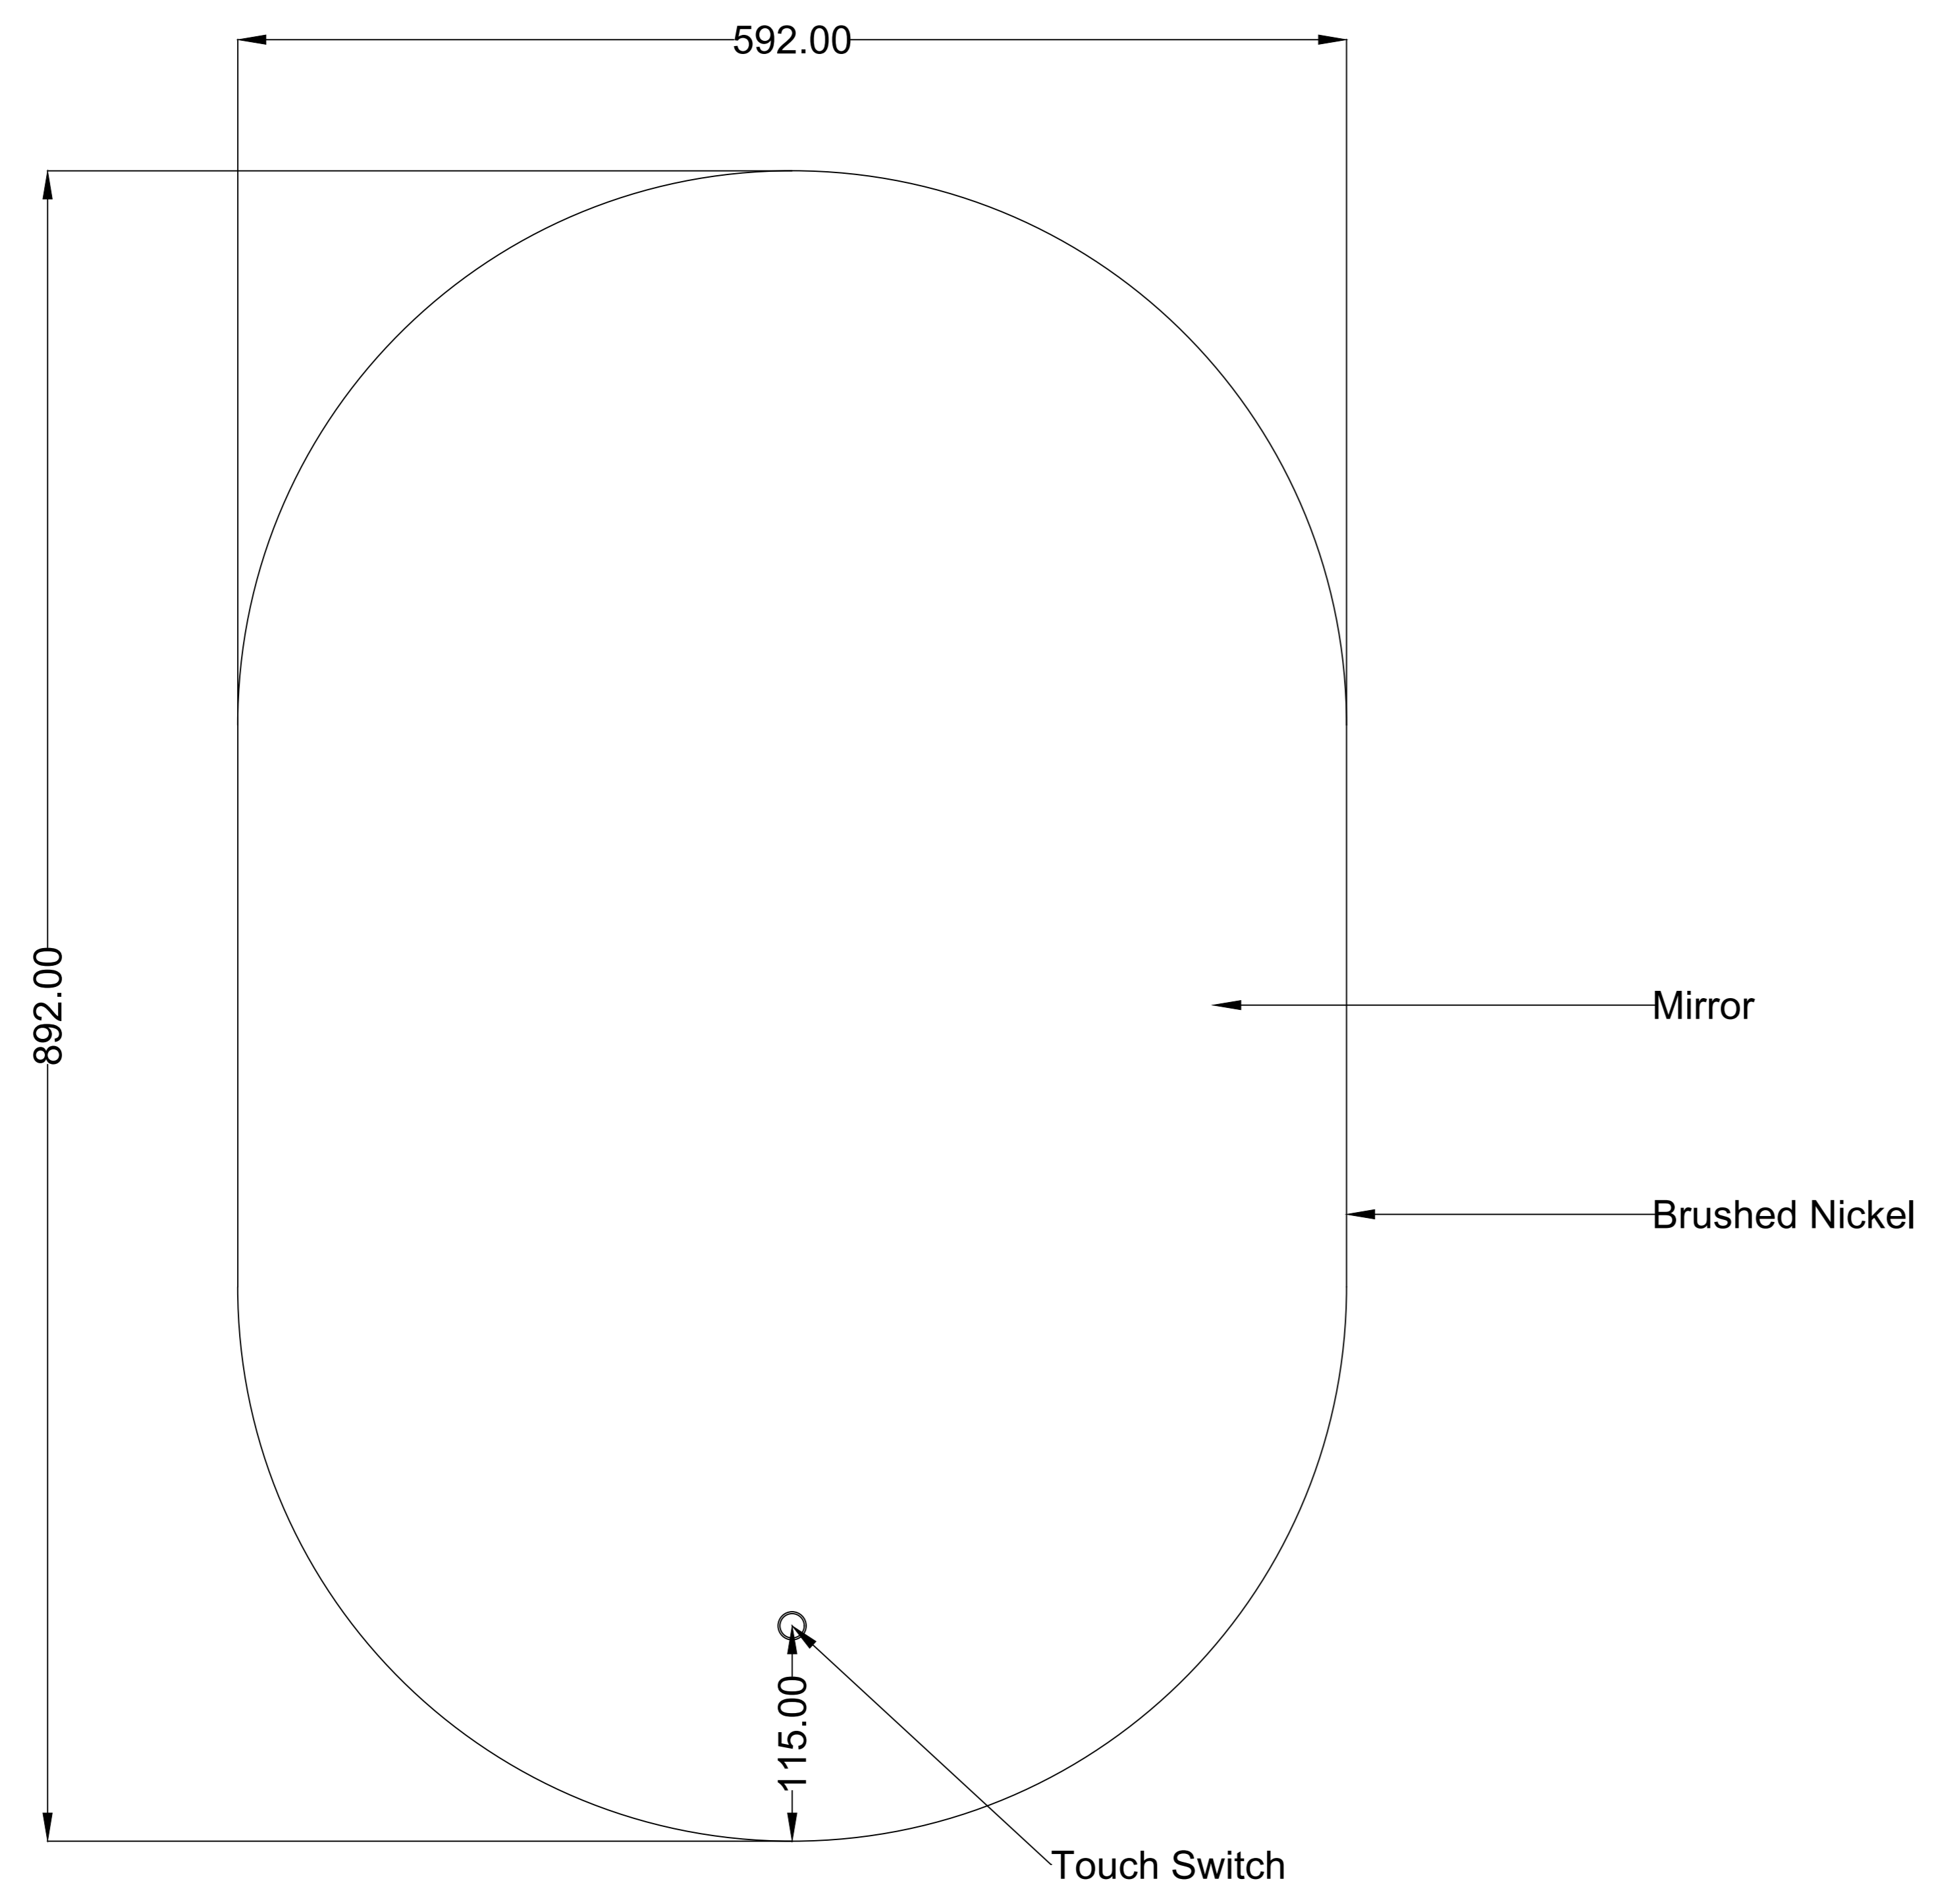

FRONT

BACK

Item	MS-RW6090B-N	Size	600mm*900mm*27mm
Main material	Aluminum& Mirror	Finish	Mirror

CARYSIL