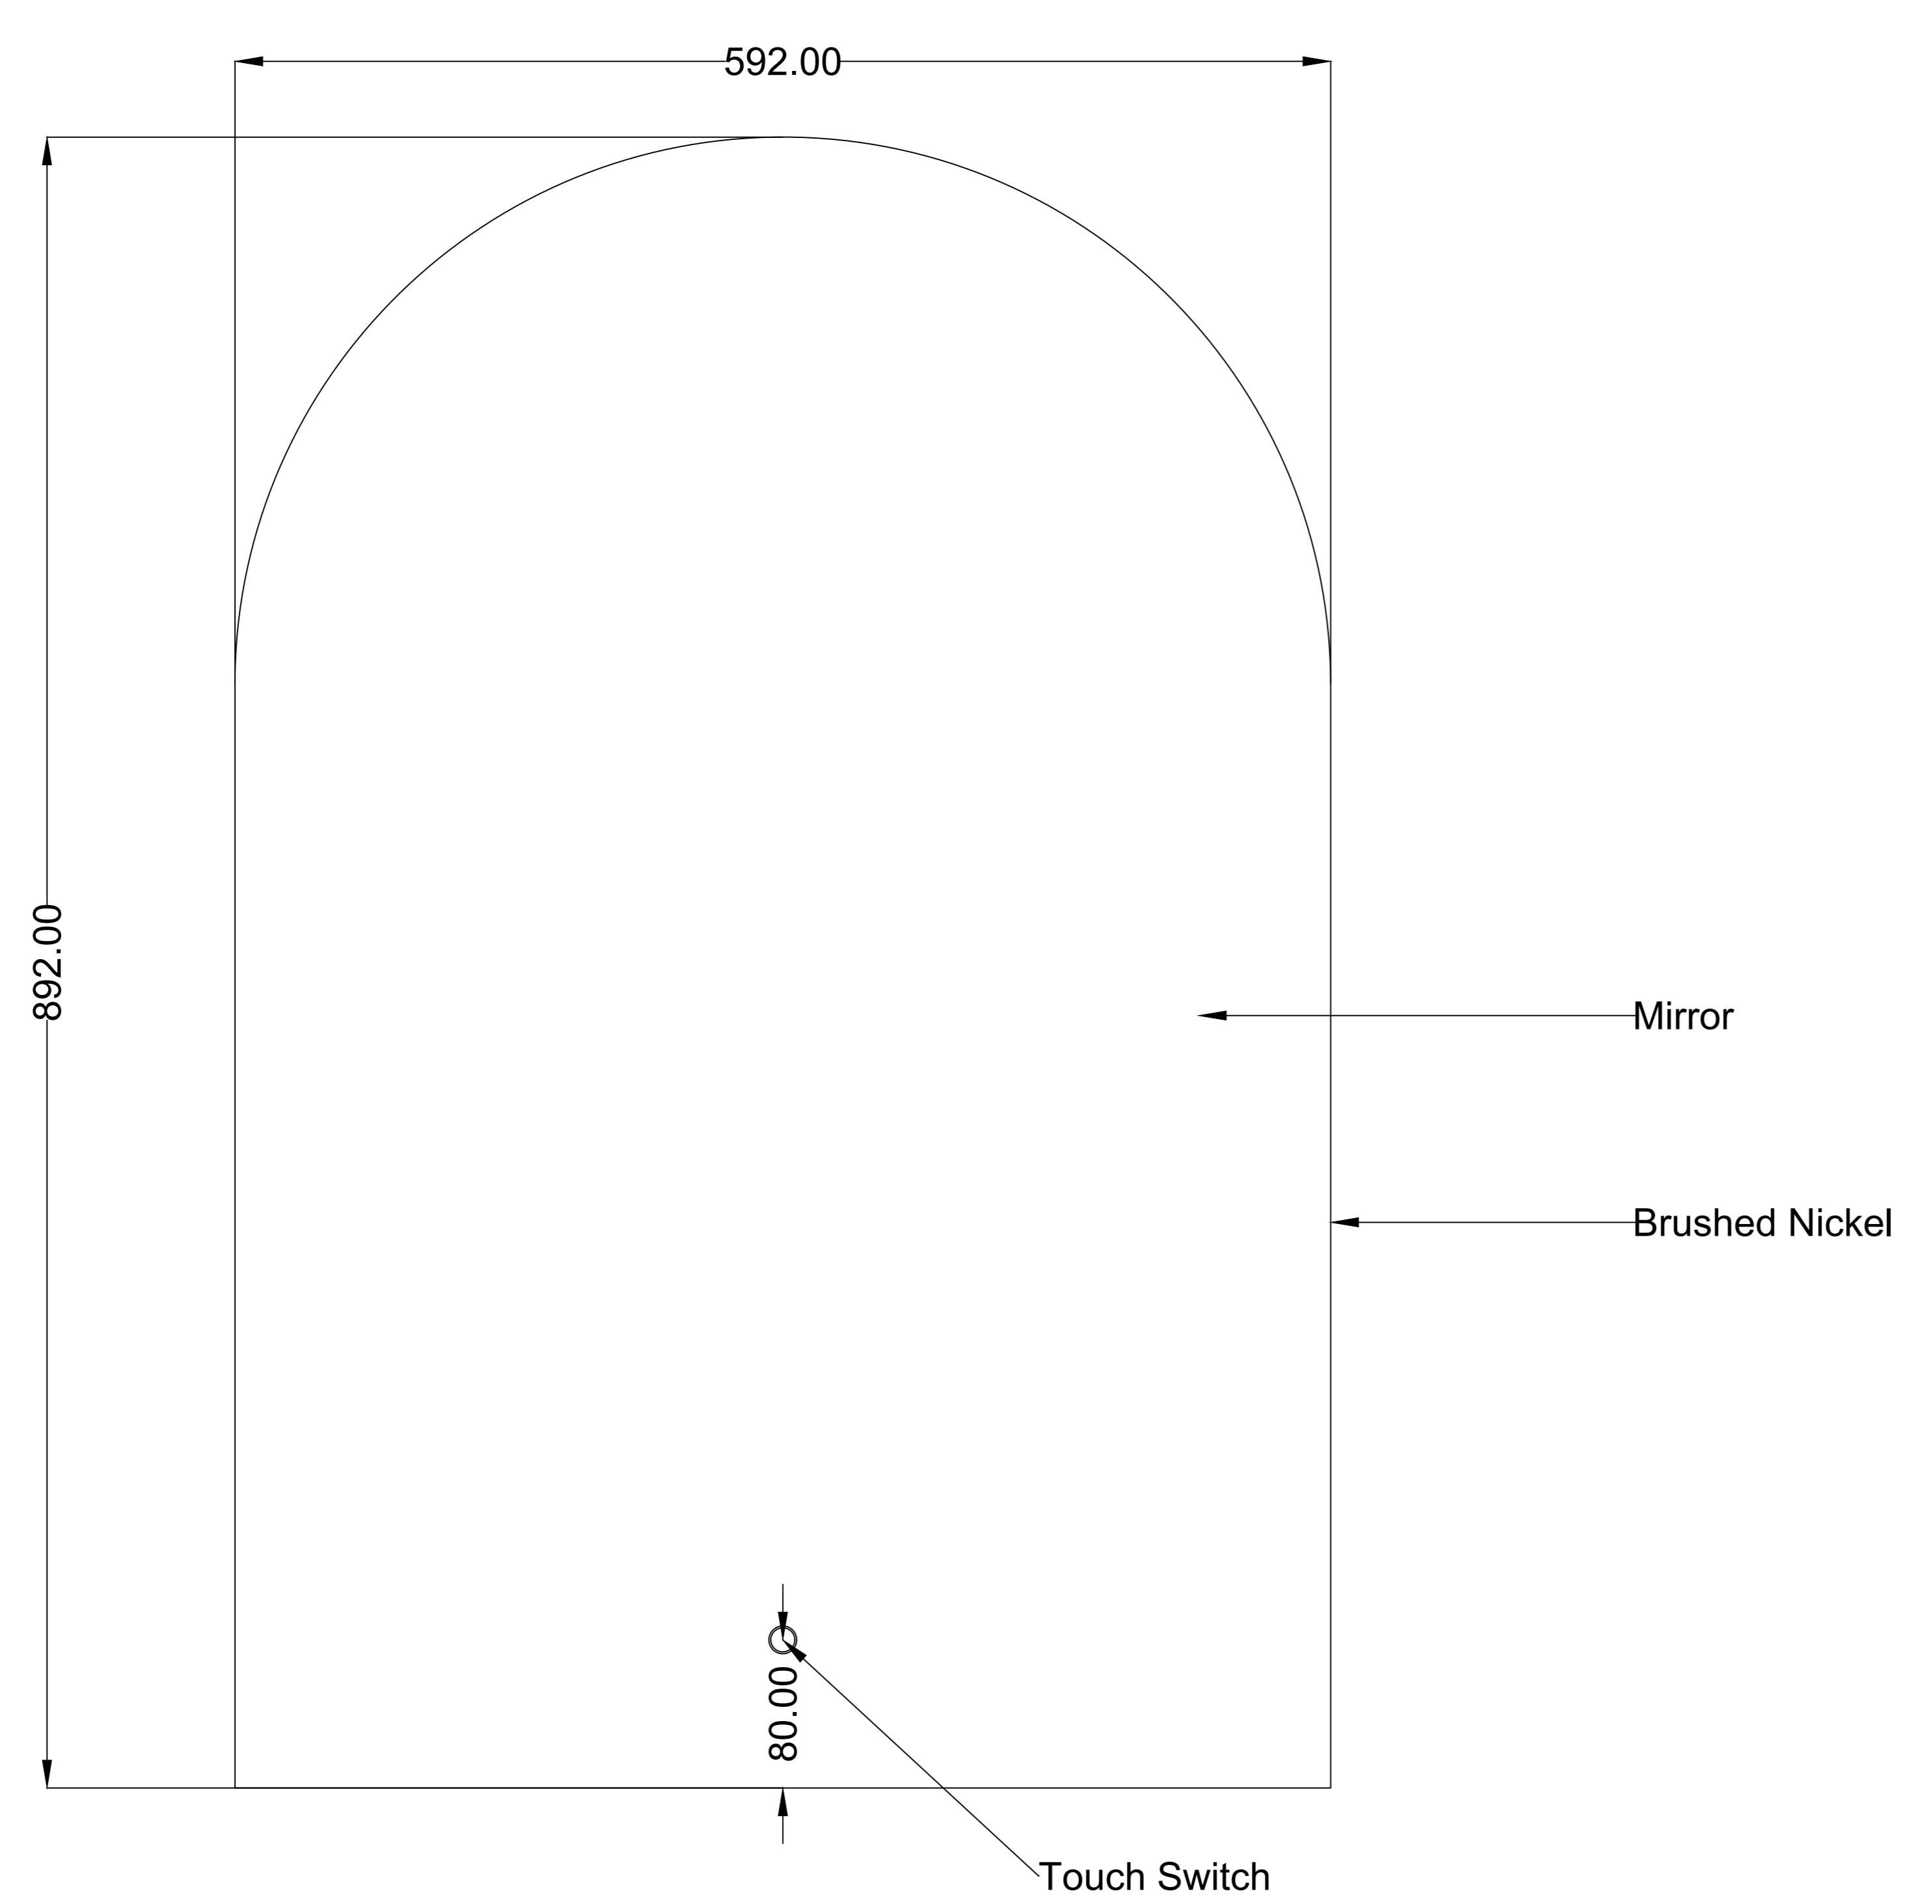

FRONT

BACK

Item	MS-AR6090B-N	Size	600mm*900mm*27mm
Main material	Aluminum& Mirror	Finish	Mirror

CARYSIL