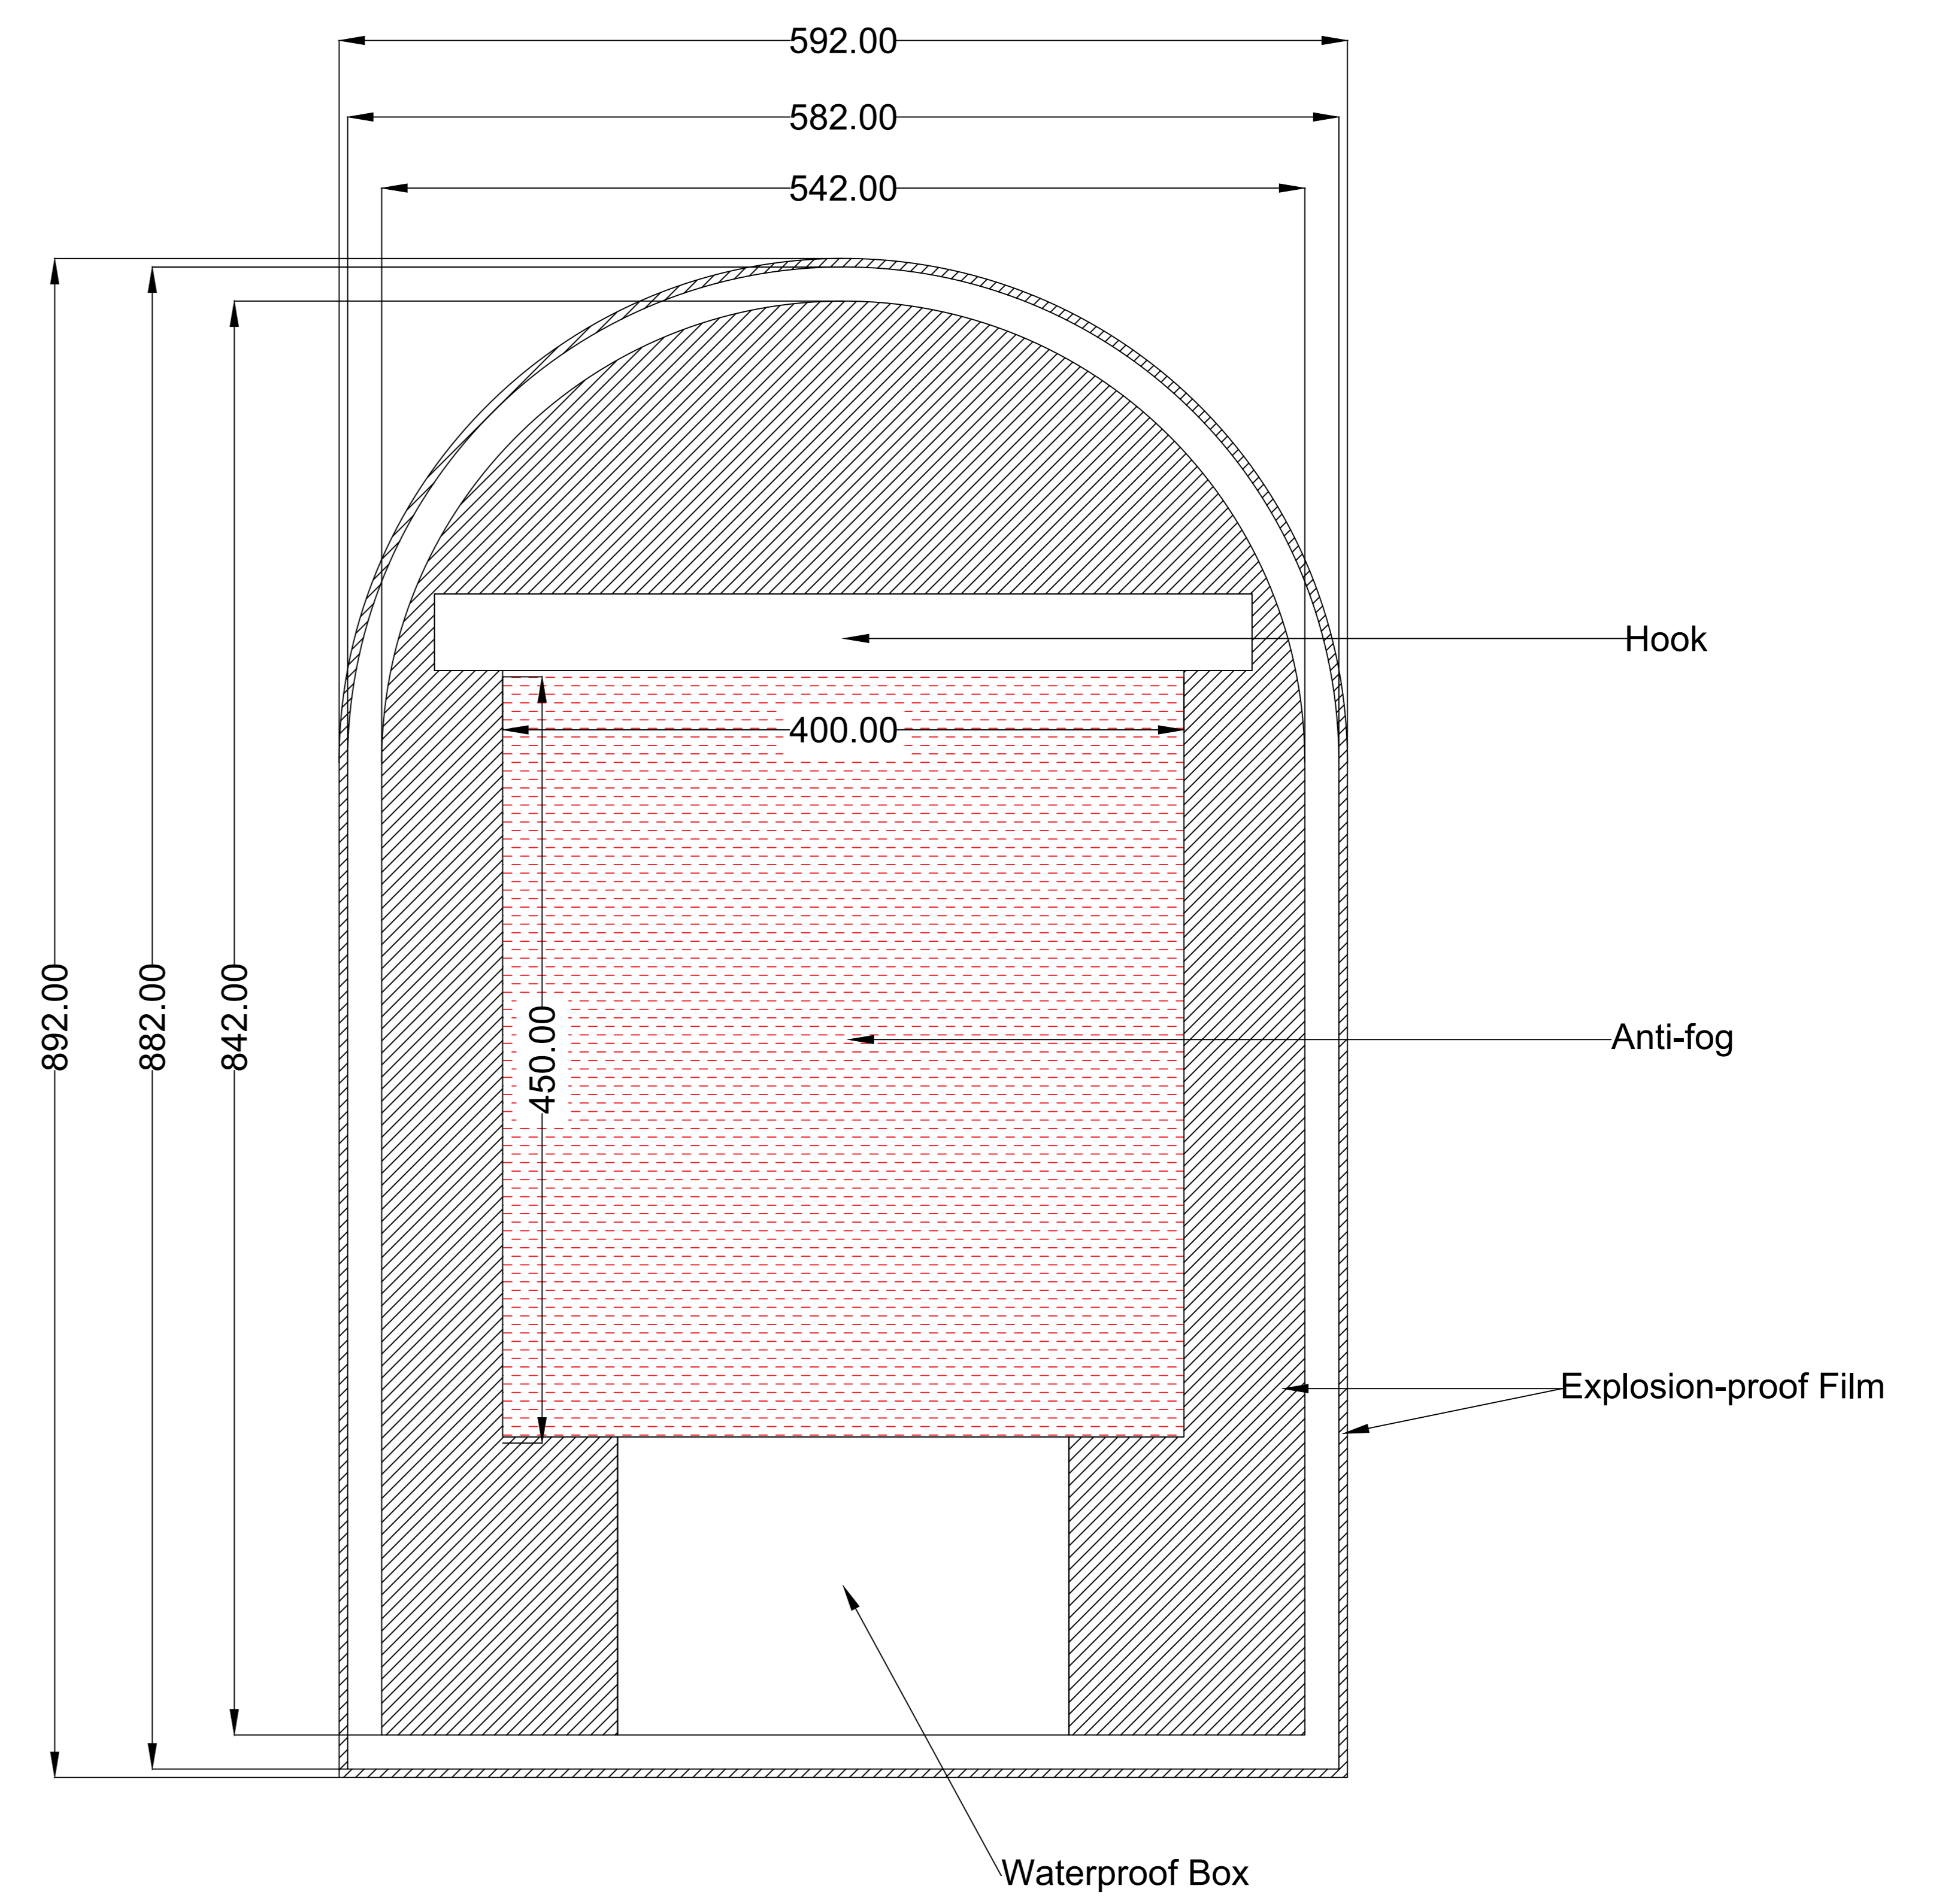

FRONT

BACK

Item	MS-AR6090B-N	Size	600mm*900mm*27mm
Main material	Aluminum& Mirror	Finish	Mirror

CARYSIL