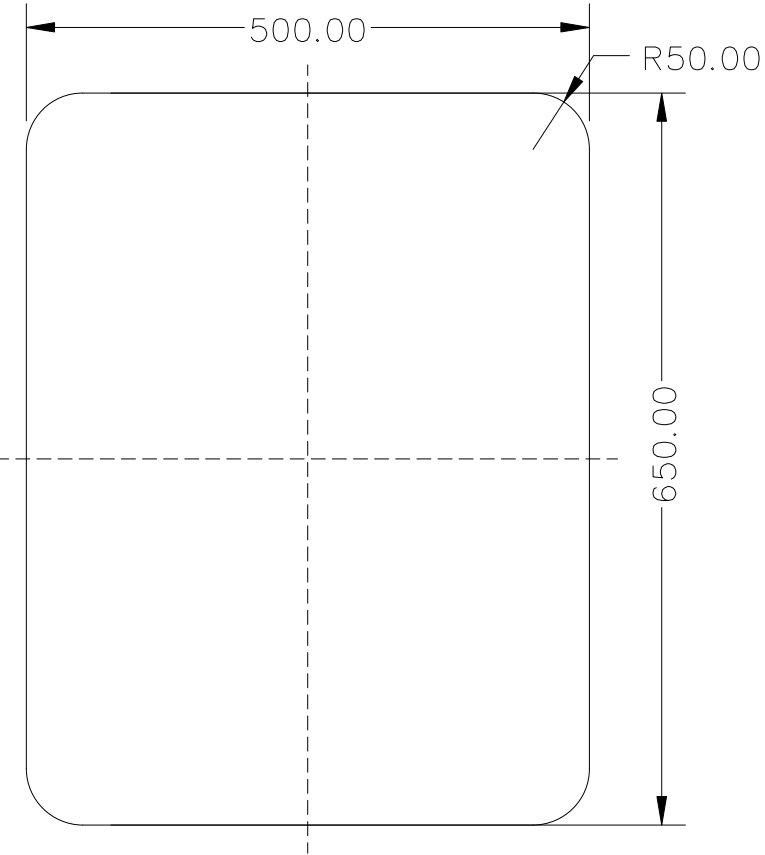

# T-500MSB Bathroom Mirror

Front

Back