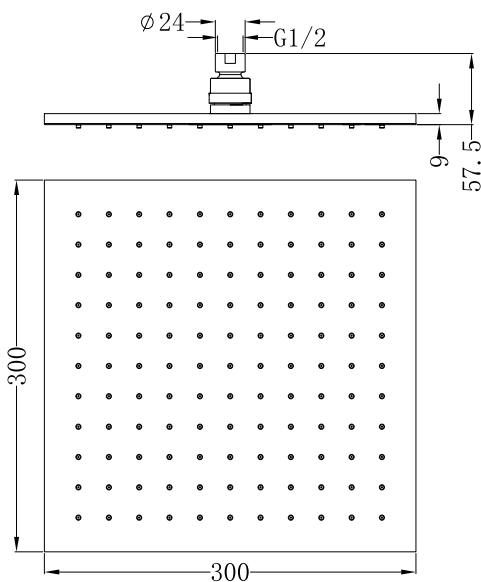

300mm Square Shower Head

Nero

Versions:202401

Drawing

Specifications

Watermark License

WM-060093

Temperature Rating

Min 1°C - Max 75°C

Pressure Rating

Min 150kpa - Max 500kpa

Packaging Includes

1x Shower Head

Finish & SKU

 Chrome
NRROB1202CH

 Matte Black
NRROB1202MB

*Dimensions are nominal measurements only.

Nero

info@nerotapware.com.au
nerotapware.com.au

11-13 Buontempo Road
Carrum Downs Vic 3201