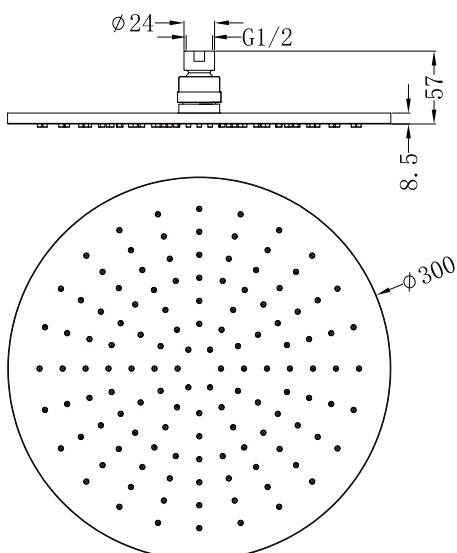

300mm Round Shower Head

Nero

Versions:202401

Drawing

Specifications

Watermark License

WM-060093

Temperature Rating

Min 1°C - Max 75°C

Pressure Rating

Min 150kpa - Max 500kpa

Packaging Includes

1x Shower Head

Finish & SKU

 Chrome NRROA1202CH	 Gun Metal NRROA1202GM	 Brushed Bronze NRROA1202BZ	 Graphite NRROA1202GR
 Matte Black NRROA1202MB	 Brushed Gold NRROA1202BG	 Matte White NRROA1202MW	 Brushed Nickel NRROA1202BN

*Dimensions are nominal measurements only.

Nero

info@nerotapware.com.au
nerotapware.com.au

11-13 Buontempo Road
Carrum Downs Vic 3201