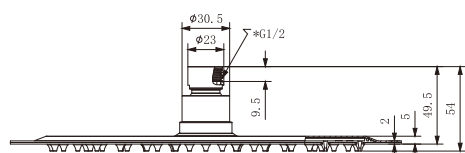

250mm Round Stainless Steel Shower Head 4 Star Rating

Nero

Versions:202311

Drawing

Specifications

SKU

NR507036

Watermark License

WM-060093

Packaging Includes

1x shower head

Finish

● Chrome
NR507036CH

● Gun Metal
NR507036GM

● Brushed Nickel
NR507036BN

● Matte Black
NR507036MB

● Brushed Gold
NR507036BG

*Dimensions are nominal measurements only.

Nero

info@nerotapware.com.au
nerotapware.com.au

11-13 Buontempo Road
Carrum Downs Vic 3201