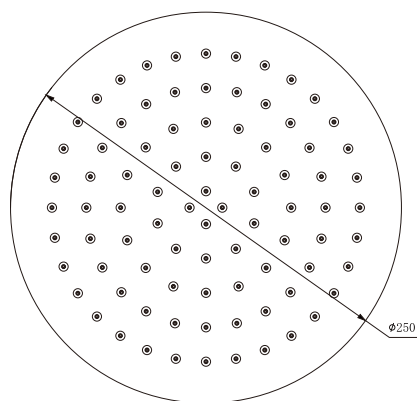

250mm Round Stainless Steel Shower Head 4 Star Rating

Nero

Versions:202311

Drawing

Specifications

SKU

NR507036

Watermark License

● Brushed Gold
NR507036BG

*Dimensions are nominal measurements only.

Nero

info@nerotapware.com.au
nerotapware.com.au

11-13 Buontempo Road
Carrum Downs Vic 3201