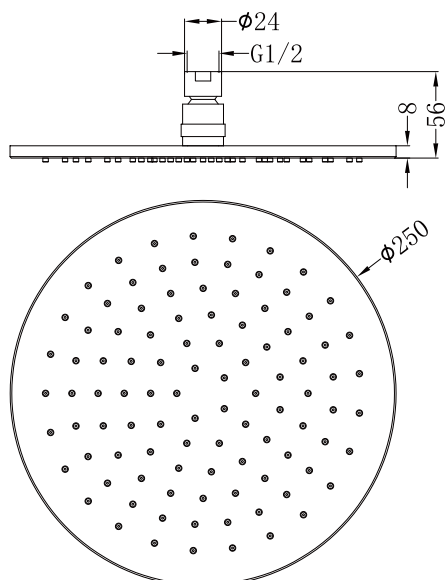

# 250mm Round Shower Head

## Drawing