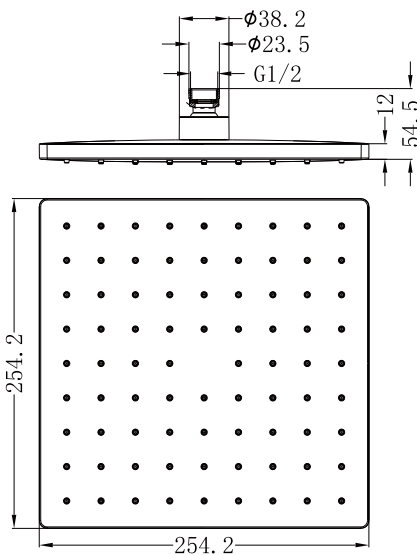

250mm ABS Square Shower Head

Nero

Versions:202401

Drawing

Specifications

Watermark License

WM-060093

Temperature Rating

Min 1°C-Max 75°C

Pressure Rating

Min 150kpa - Max 500kpa

Packaging Includes

1x Shower Head

Finish & SKU

 Chrome
NR508089CH

 Matte Black
NR508089MB

 Brushed Nickel
NR508089BN

*Dimensions are nominal measurements only.

Nero

info@nerotapware.com.au
nerotapware.com.au

11-13 Buontempo Road
Carrum Downs Vic 3201