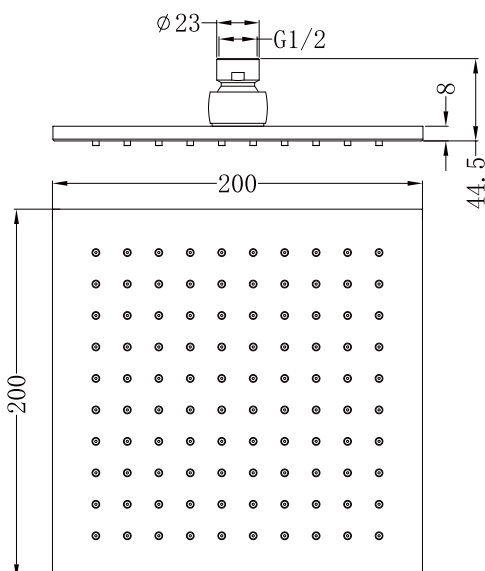

200mm Square Shower Head

Nero

Versions:202401

Drawing

Specifications

Watermark License

WM-060093

Temperature Rating

Min 1°C - Max 75°C

Pressure Rating

Min 150kpa - Max 500kpa

Packaging Includes

1x Shower Head

Finish & SKU

Chrome
NRROB0803CH

Matte Black
NRROB0803MB

*Dimensions are nominal measurements only.

Nero

info@nerotapware.com.au
nerotapware.com.au

11-13 Buontempo Road
Carrum Downs Vic 3201